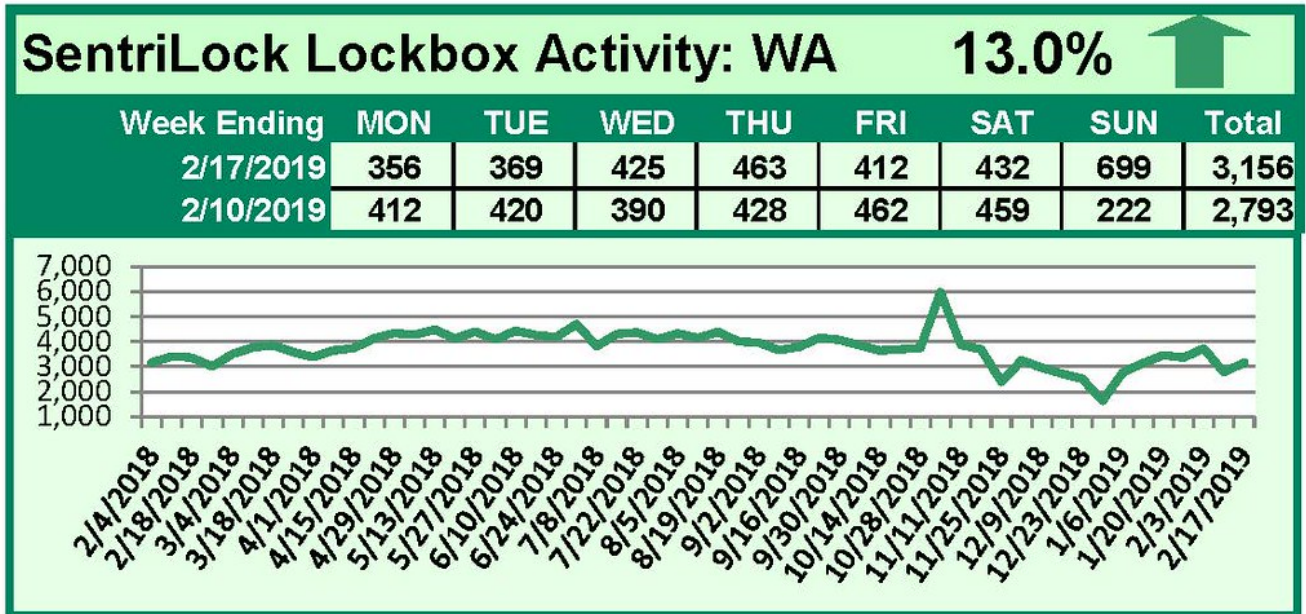

SentriLock Lockbox Activity February 11-17, 2019

This Week's Lockbox Activity

For the week of February 11-17, 2019, these charts show the number of times RMLS™ subscribers opened SentiLock lockboxes in Oregon and Washington. Activity increased in both states this week.

For a larger version of each chart, visit the RMLS™ photostream on Flickr.