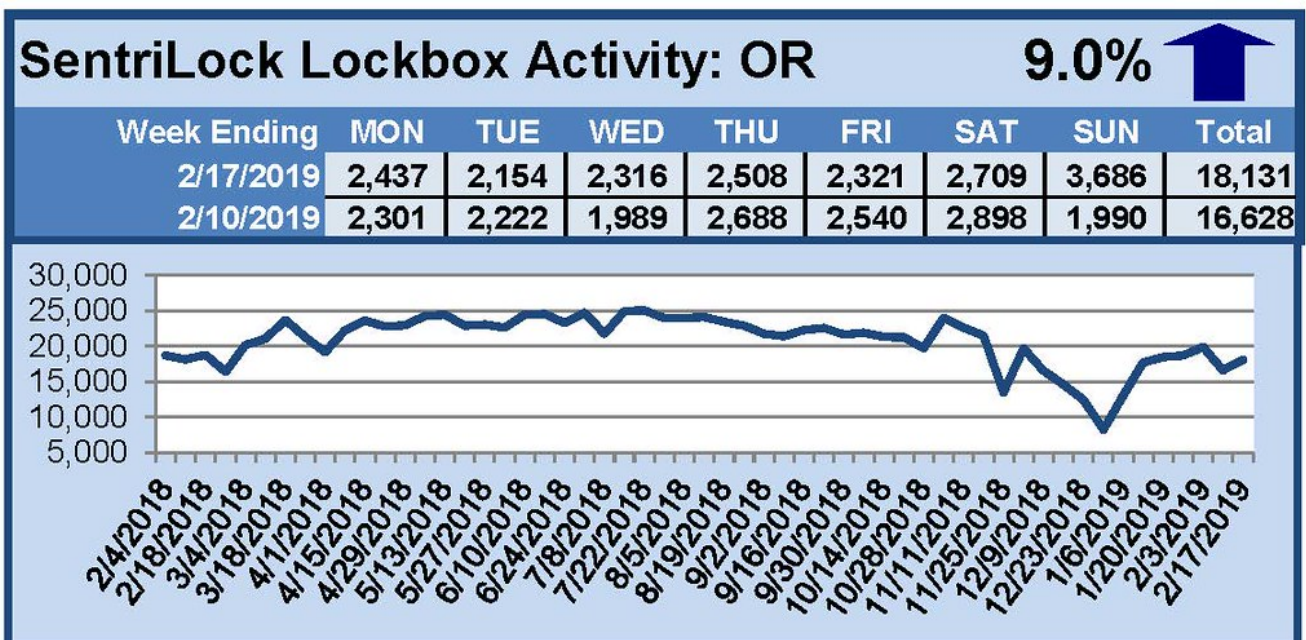

SentriLock Lockbox Activity February 11-17, 2019

This Week's Lockbox Activity

For the week of February 11-17, 2019, these charts show the number of times RMLS™ subscribers opened SentiLock lockboxes in Oregon and Washington. Activity increased in both states this week.