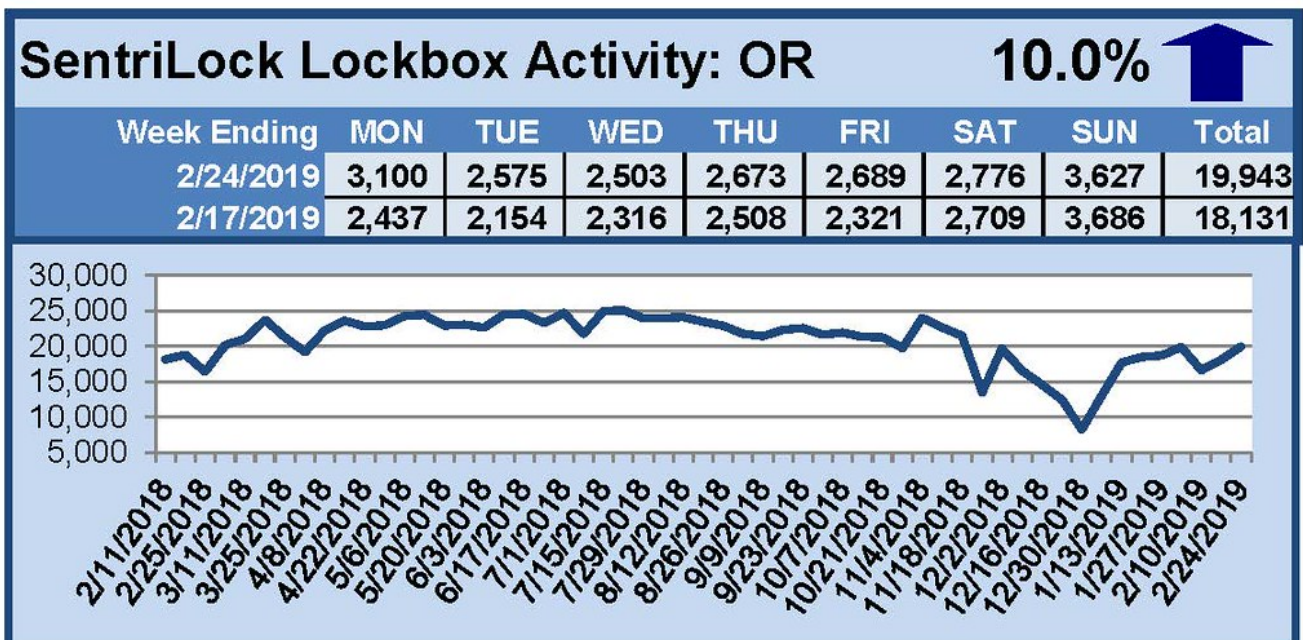

# SentriLock Lockbox Activity February 18-24, 2019

This Week's Lockbox Activity

For the week of February 18-24, 2019, these charts show the number of times RMLS™ subscribers opened SentiLock lockboxes in Oregon and Washington. Activity increased in both states this week.

For a larger version of each chart, visit the RMLS™ photostream on Flickr.