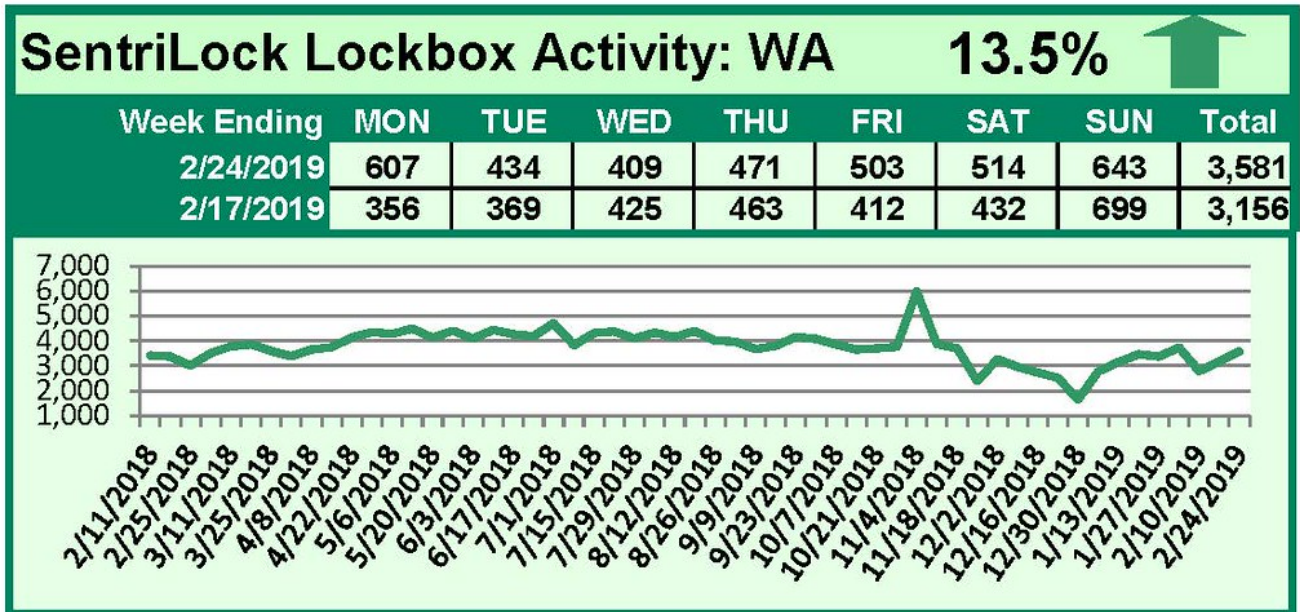

# SentriLock Lockbox Activity February 18-24, 2019

This Week's Lockbox Activity

For the week of February 18-24, 2019, these charts show the number of times RMLS™ subscribers opened SentiLock lockboxes in Oregon and Washington. Activity increased in both states this week.

For a larger version of each chart, visit the RMLS™ photostream on Flickr.