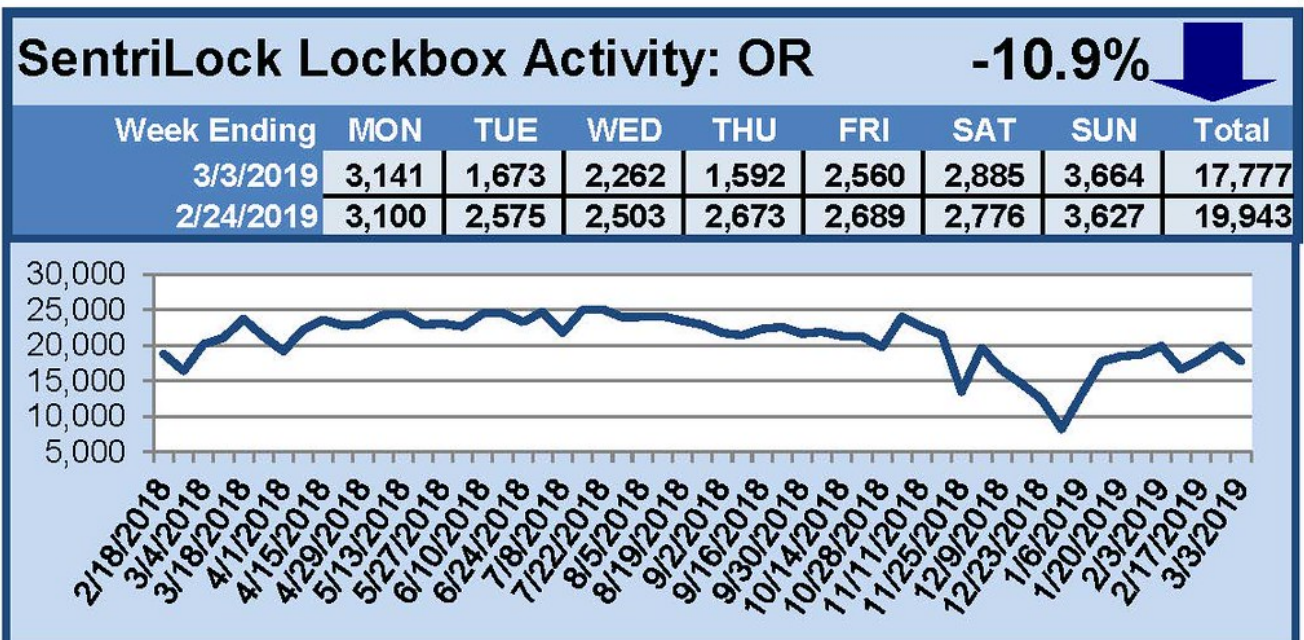

# SentriLock Lockbox Activity February 25-March 3, 2019

This Week's Lockbox Activity

For the week of February 25-March 3, 2019, these charts show the number of times RMLS™ subscribers opened SentiLock lockboxes in Oregon and Washington. Activity decreased in both states this week.