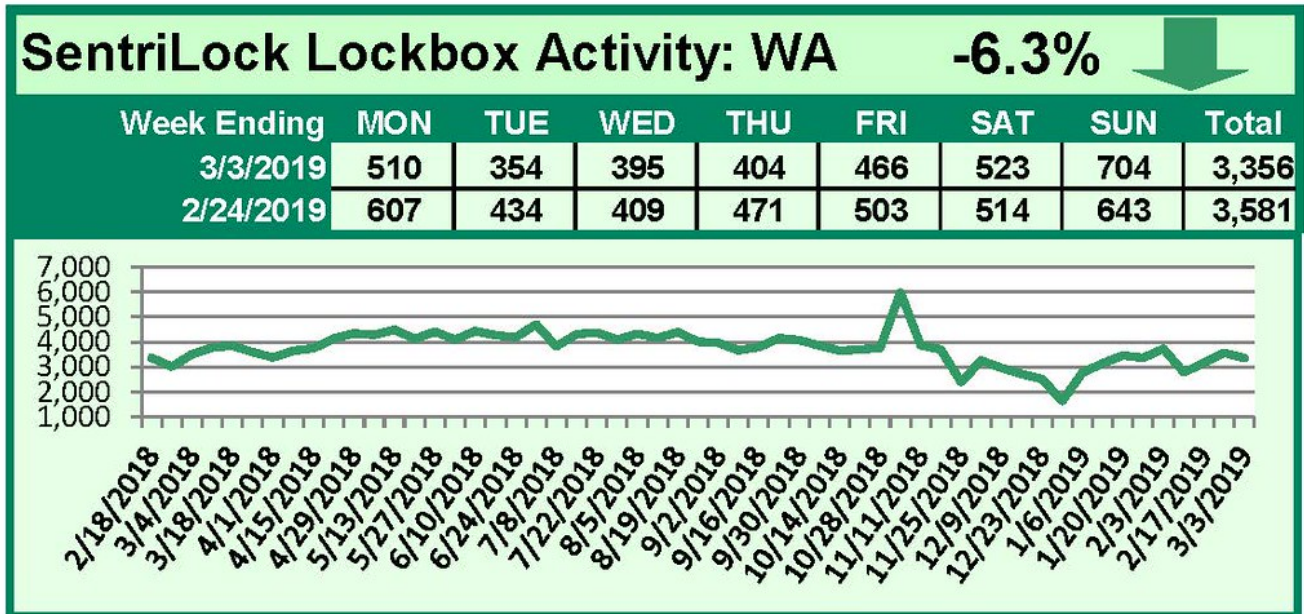

# SentriLock Lockbox Activity February 25-March 3, 2019

This Week's Lockbox Activity

For the week of February 25-March 3, 2019, these charts show the number of times RMLS™ subscribers opened SentiLock lockboxes in Oregon and Washington. Activity decreased in both states this week.

For a larger version of each chart, visit the RMLS™ photostream on Flickr.