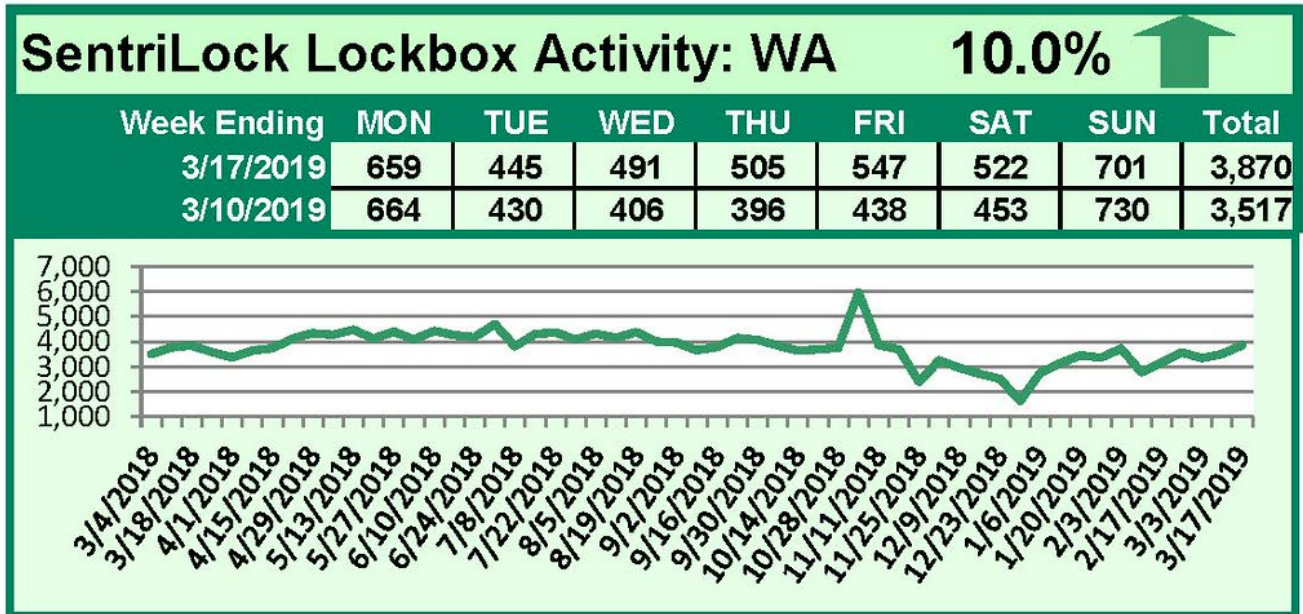

SentriLock Lockbox Activity

March 11-17, 2019

This Week's Lockbox Activity

For the week of March 11-17, 2019, these charts show the number of times RMLS™ subscribers opened SentiLock lockboxes in Oregon and Washington. Activity increased in both states again this week.

For a larger version of each chart, visit the RMLS™ photostream on Flickr.