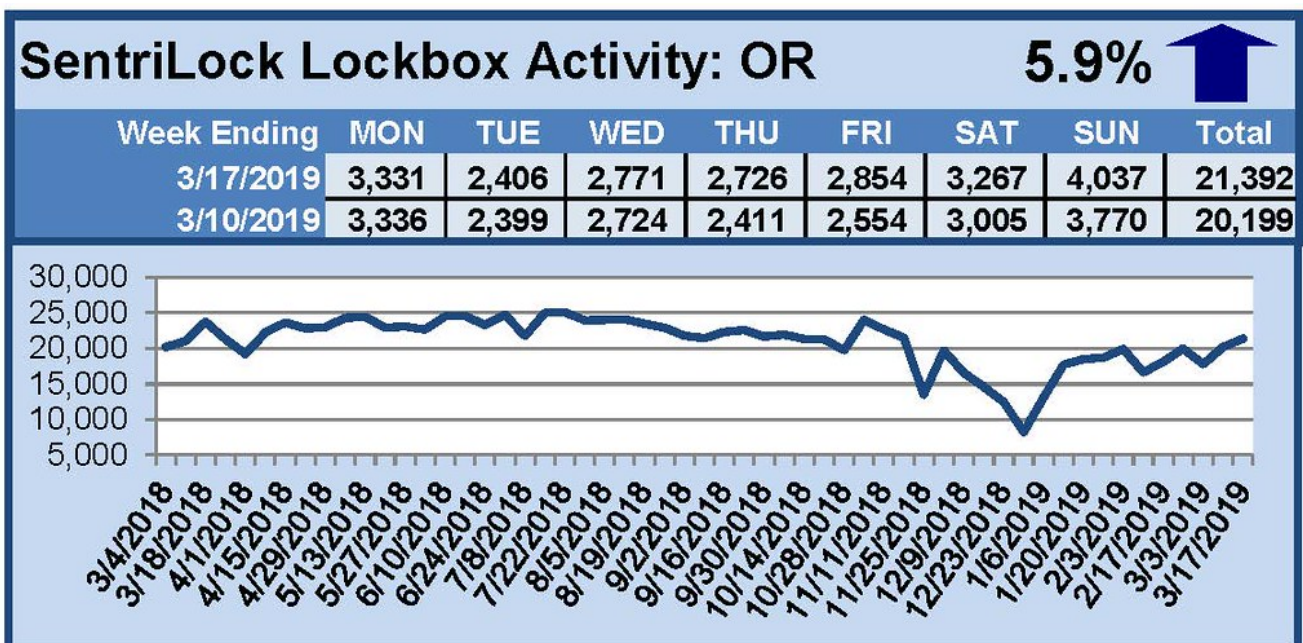

SentriLock Lockbox Activity

March 11-17, 2019

This Week's Lockbox Activity

For the week of March 11-17, 2019, these charts show the number of times RMLS™ subscribers opened SentiLock lockboxes in Oregon and Washington. Activity increased in both states again this week.