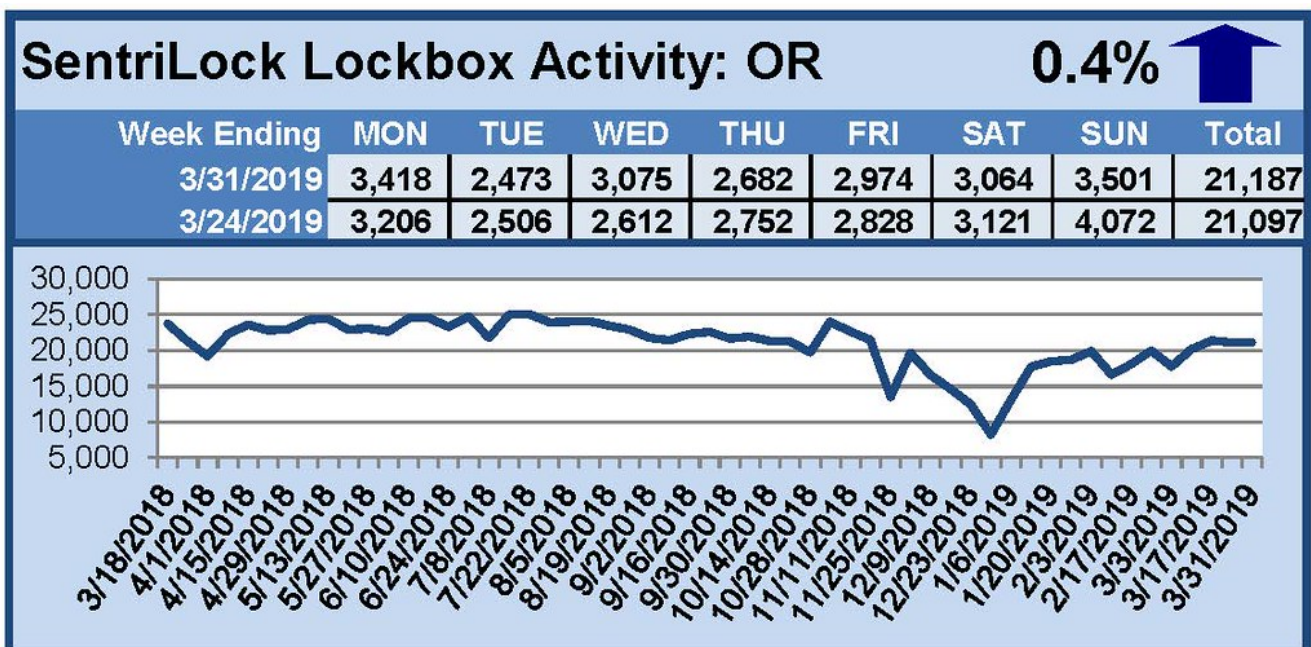

## March 25-31, 2019

This Week's Lockbox Activity

For the week of March 25-31, 2019, these charts show the number of times RMLS™ subscribers opened SentiLock lockboxes in Oregon and Washington. Oregon and Washington saw an increase in activity this week.