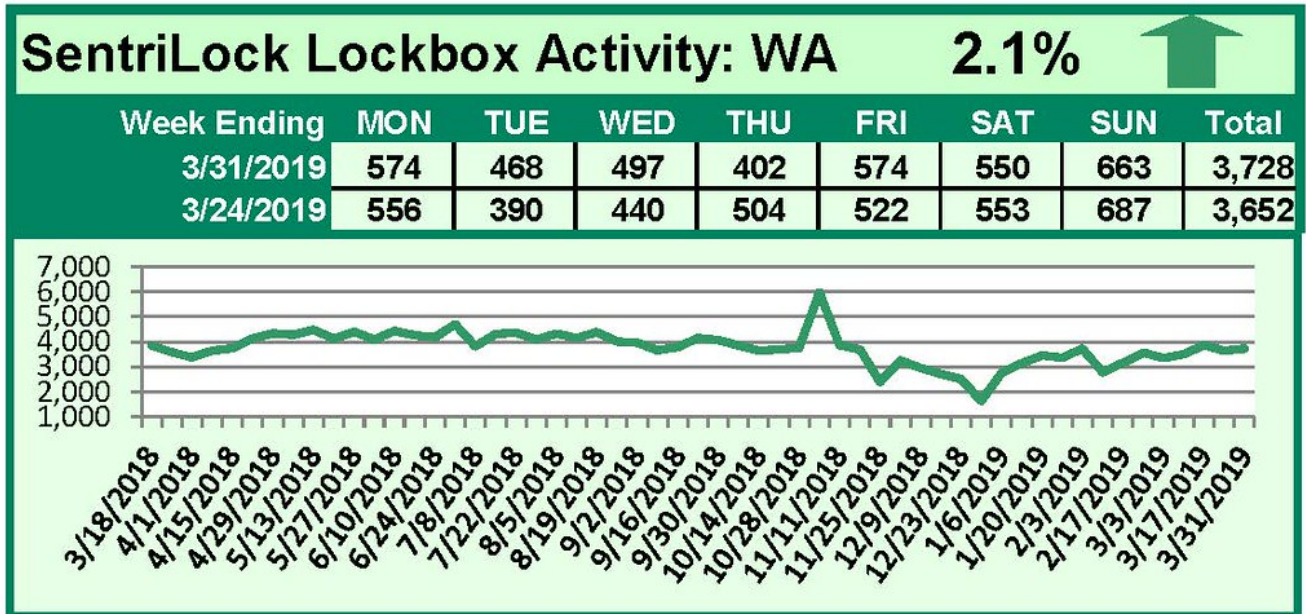

## March 25-31, 2019

This Week's Lockbox Activity

For the week of March 25-31, 2019, these charts show the number of times RMLS™ subscribers opened SentiLock lockboxes in Oregon and Washington. Oregon and Washington saw an increase in activity this week.