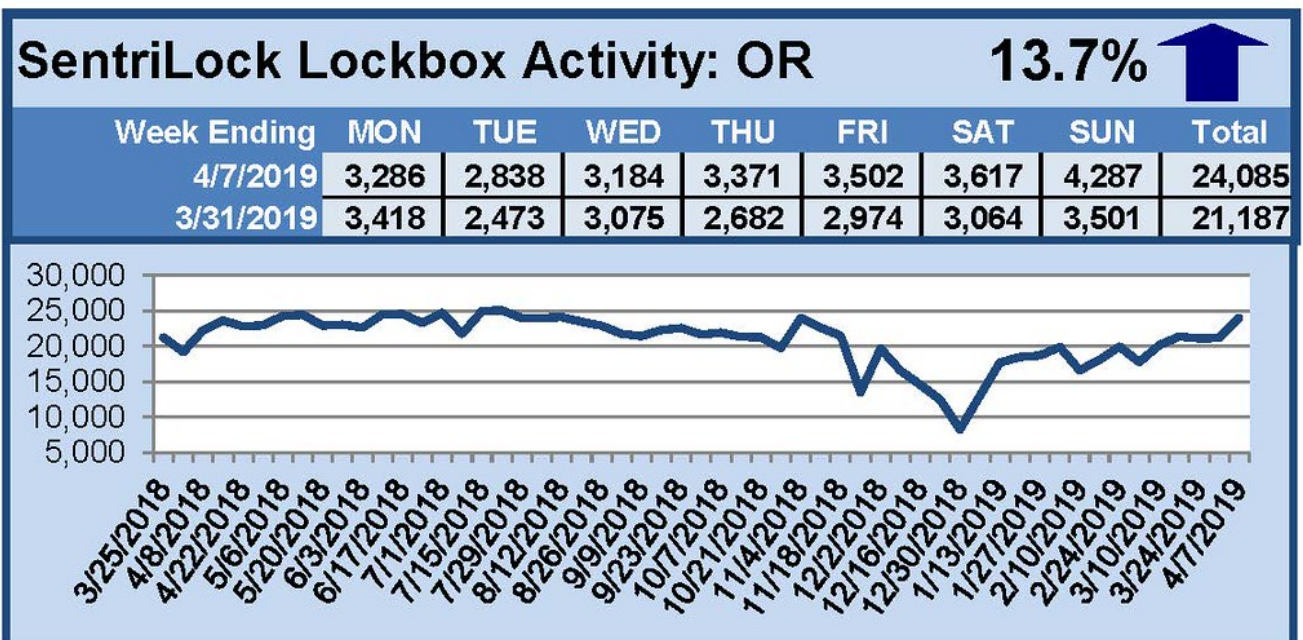

SentriLock Lockbox Activity April 1-7, 2019

This Week's Lockbox Activity

For the week of April 1-7, 2019, these charts show the number of times RMLS™ subscribers opened SentiLock lockboxes in Oregon and Washington. Increased activity was seen in both states this week.

For a larger version of each chart, visit the RMLS™ photostream on Flickr.