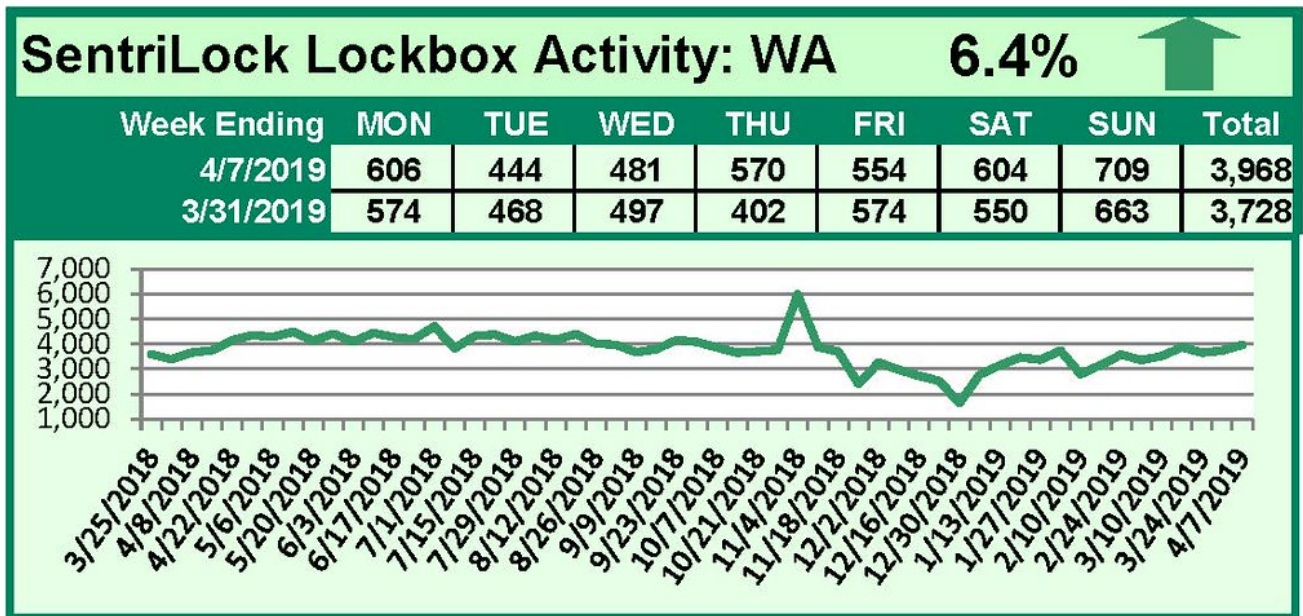

SentriLock Lockbox Activity April 1-7, 2019

This Week's Lockbox Activity

For the week of April 1-7, 2019, these charts show the number of times RMLS™ subscribers opened SentiLock lockboxes in Oregon and Washington. Increased activity was seen in both states this week.

For a larger version of each chart, visit the RMLS™ photostream on Flickr.