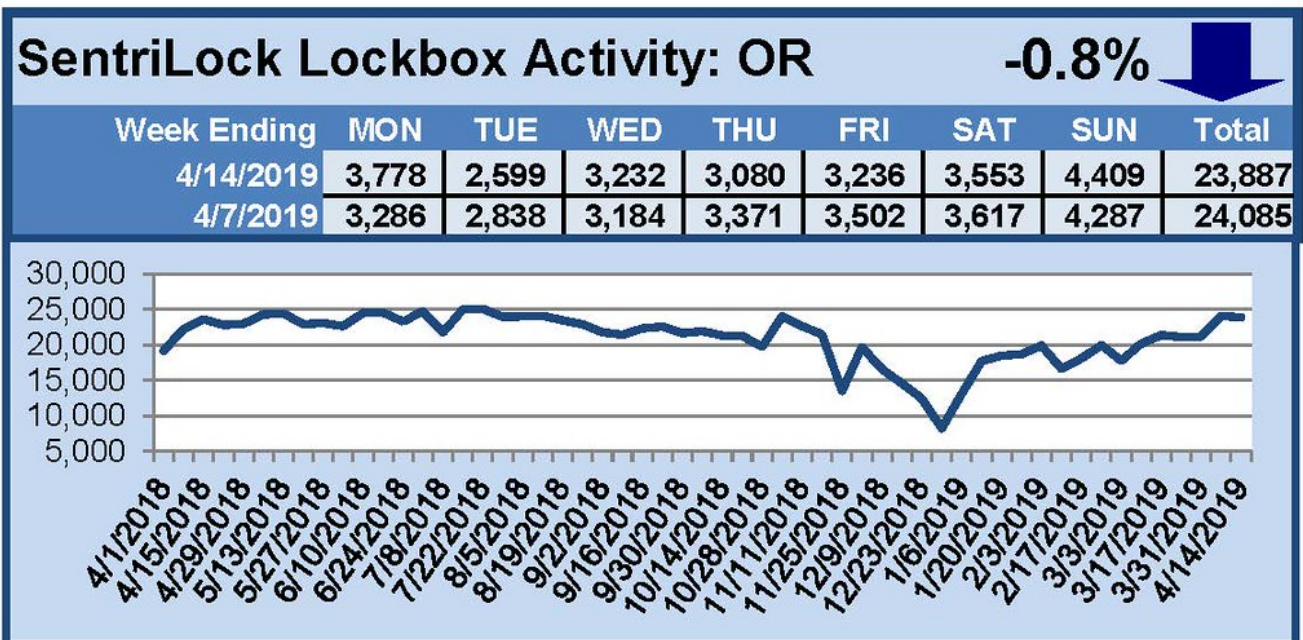

SentriLock Lockbox Activity April 8-14, 2019

This Week's Lockbox Activity

For the week of April 8-14, 2019, these charts show the number of times RMLS™ subscribers opened SentiLock lockboxes in Oregon and Washington. Activity decreased in both states this week.