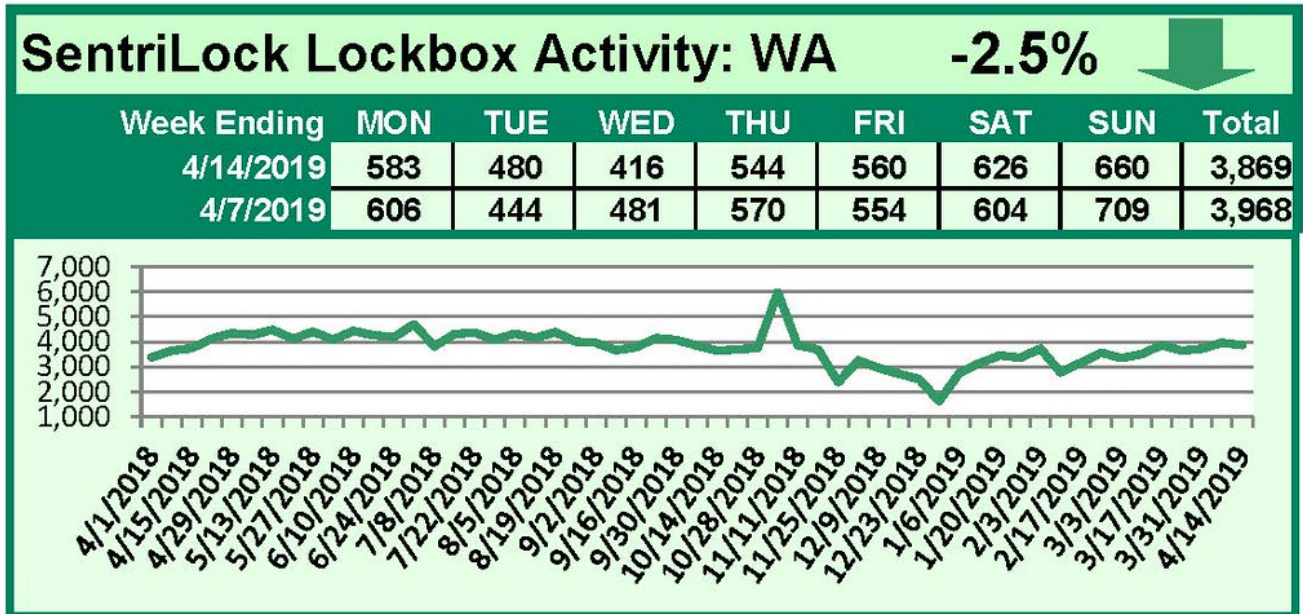

SentriLock Lockbox Activity April 8-14, 2019

This Week's Lockbox Activity

For the week of April 8-14, 2019, these charts show the number of times RMLS™ subscribers opened SentiLock lockboxes in Oregon and Washington. Activity decreased in both states this week.

For a larger version of each chart, visit the RMLS™ photostream on Flickr.