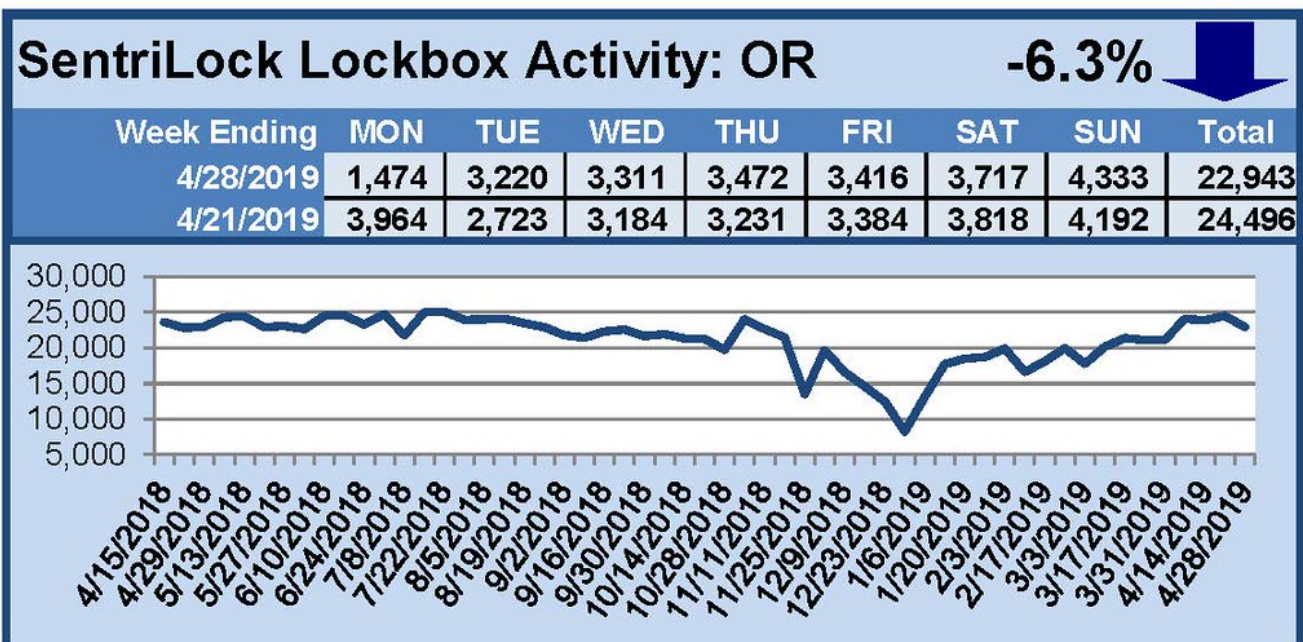

SentriLock Lockbox Activity April 22-28, 2019

This Week's Lockbox Activity

For the week of April 22-28, 2019, these charts show the number of times RMLS™ subscribers opened SentiLock lockboxes in Oregon and Washington. Activity decreased in both states this week.