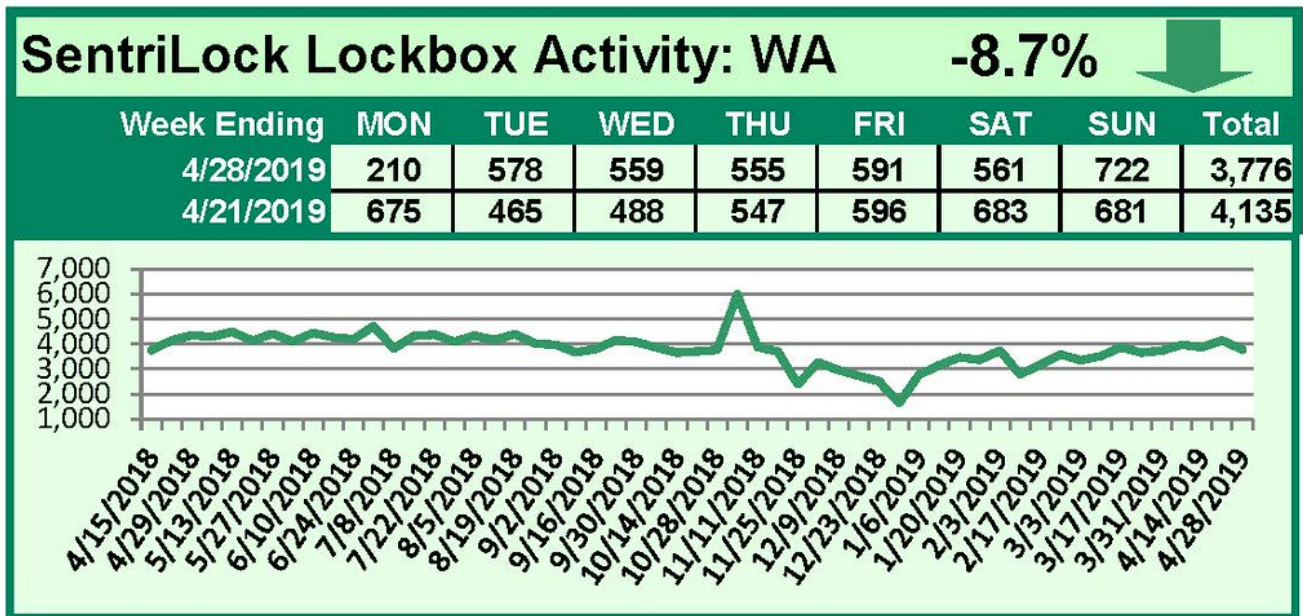

SentriLock Lockbox Activity April 22-28, 2019

This Week's Lockbox Activity

For the week of April 22-28, 2019, these charts show the number of times RMLS™ subscribers opened SentiLock lockboxes in Oregon and Washington. Activity decreased in both states this week.

For a larger version of each chart, visit the RMLS™ photostream on Flickr.