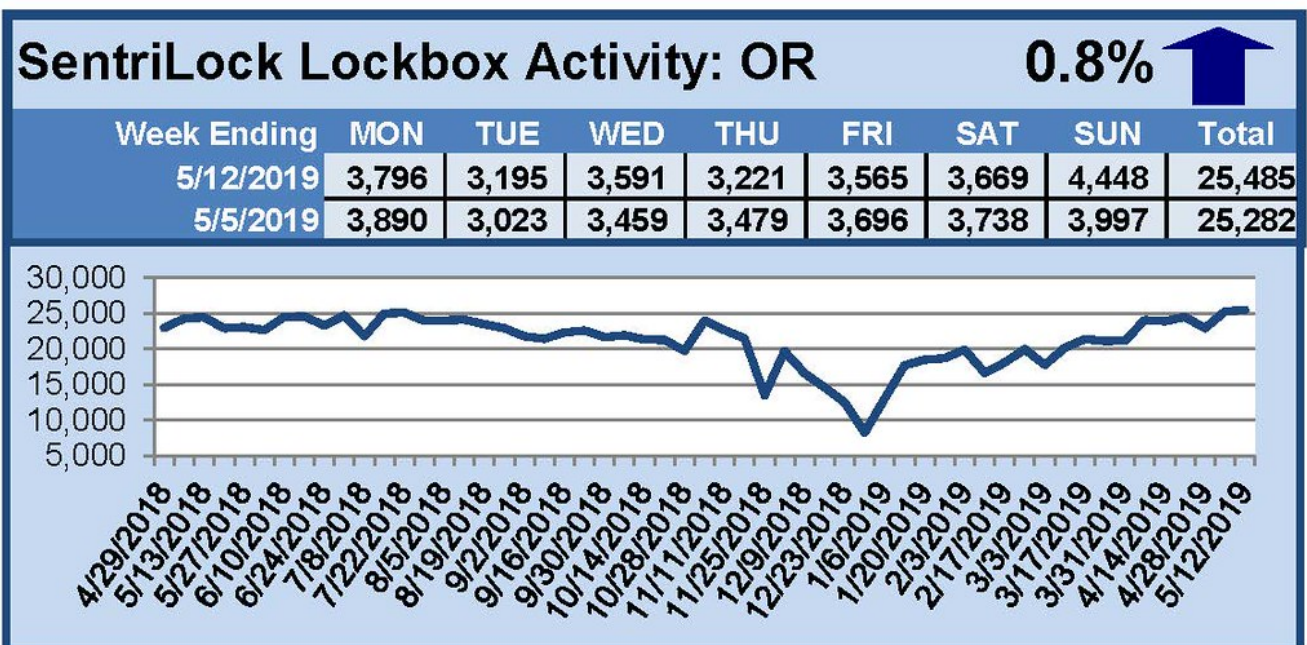

SentriLock Lockbox Activity

May 6-12, 2019

This Week's Lockbox Activity

For the week of May 6-12, 2019, these charts show the number of times RMLS™ subscribers opened SentiLock lockboxes in Oregon and Washington. Activity increased in both states this week.