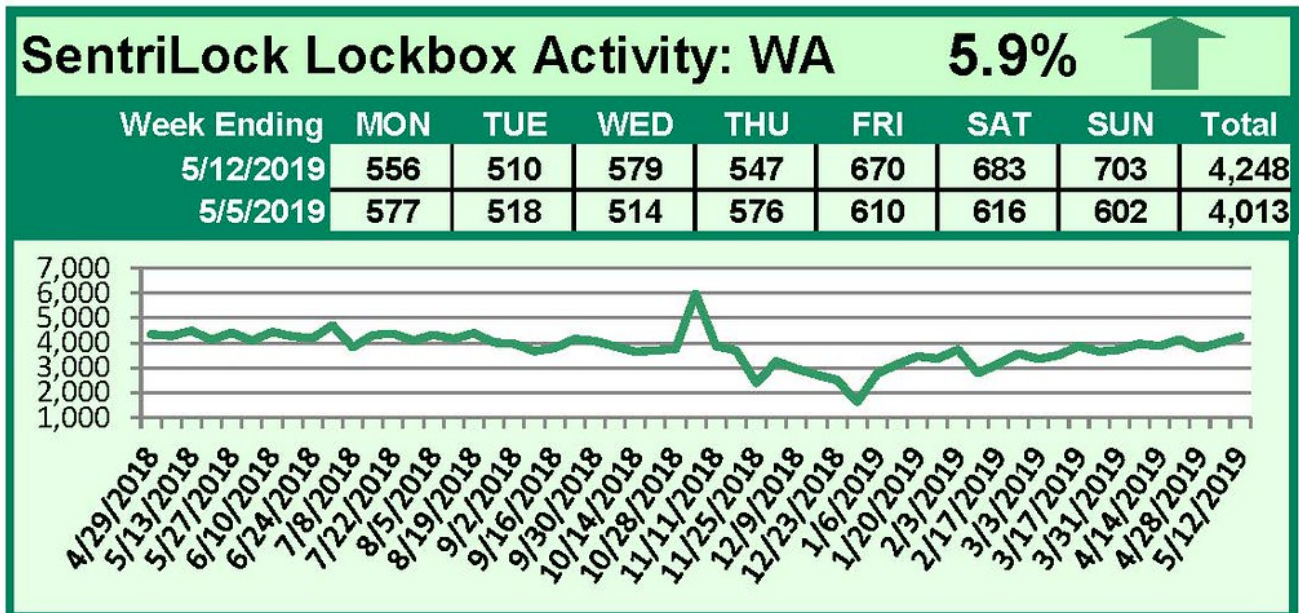

SentriLock Lockbox Activity

May 6-12, 2019

This Week's Lockbox Activity

For the week of May 6-12, 2019, these charts show the number of times RMLS™ subscribers opened SentiLock lockboxes in Oregon and Washington. Activity increased in both states this week.

For a larger version of each chart, visit the RMLS™ photostream on Flickr.