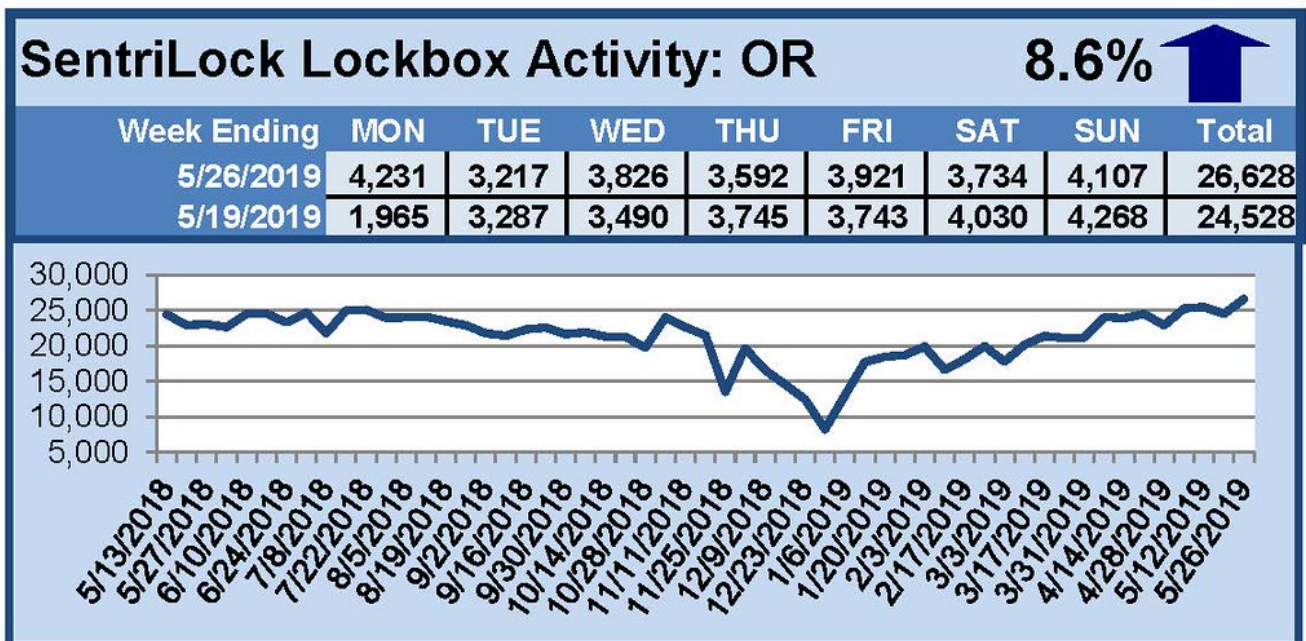

SentriLock Lockbox Activity

May 20-26, 2019

This Week's Lockbox Activity

For the week of May 20-26, 2019, these charts show the number of times RMLS™ subscribers opened SentiLock lockboxes in Oregon and Washington. Activity increased in both states this week.