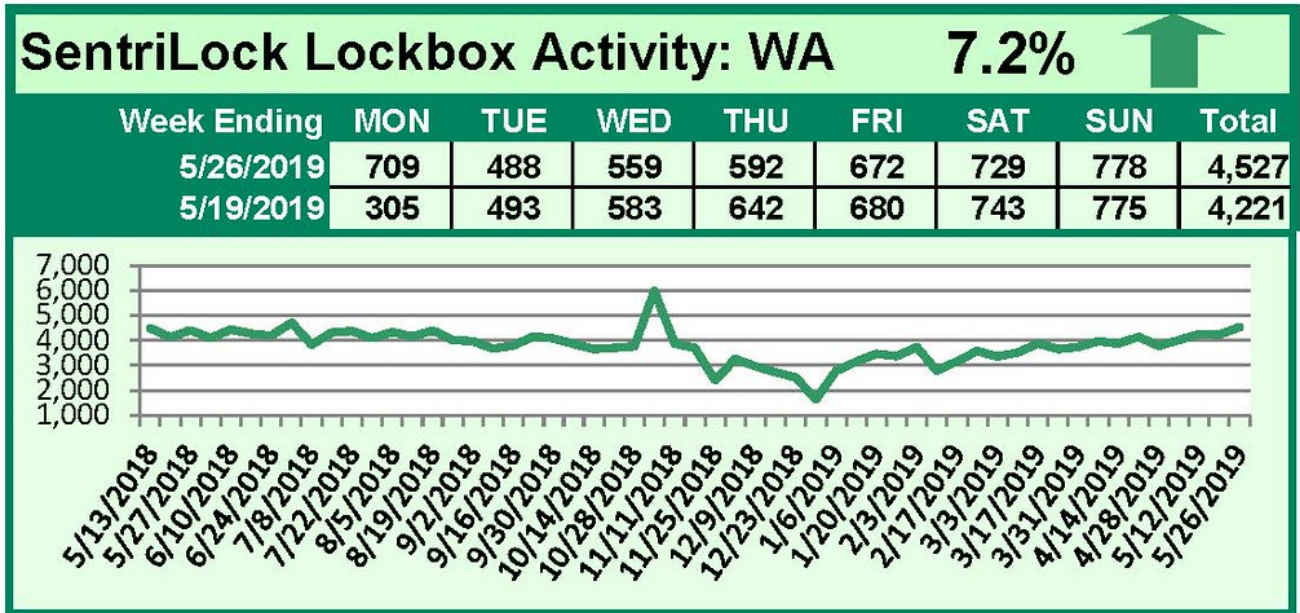

SentriLock Lockbox Activity

May 20-26, 2019

This Week's Lockbox Activity

For the week of May 20-26, 2019, these charts show the number of times RMLS™ subscribers opened SentiLock lockboxes in Oregon and Washington. Activity increased in both states this week.

For a larger version of each chart, visit the RMLS™ photostream on Flickr.