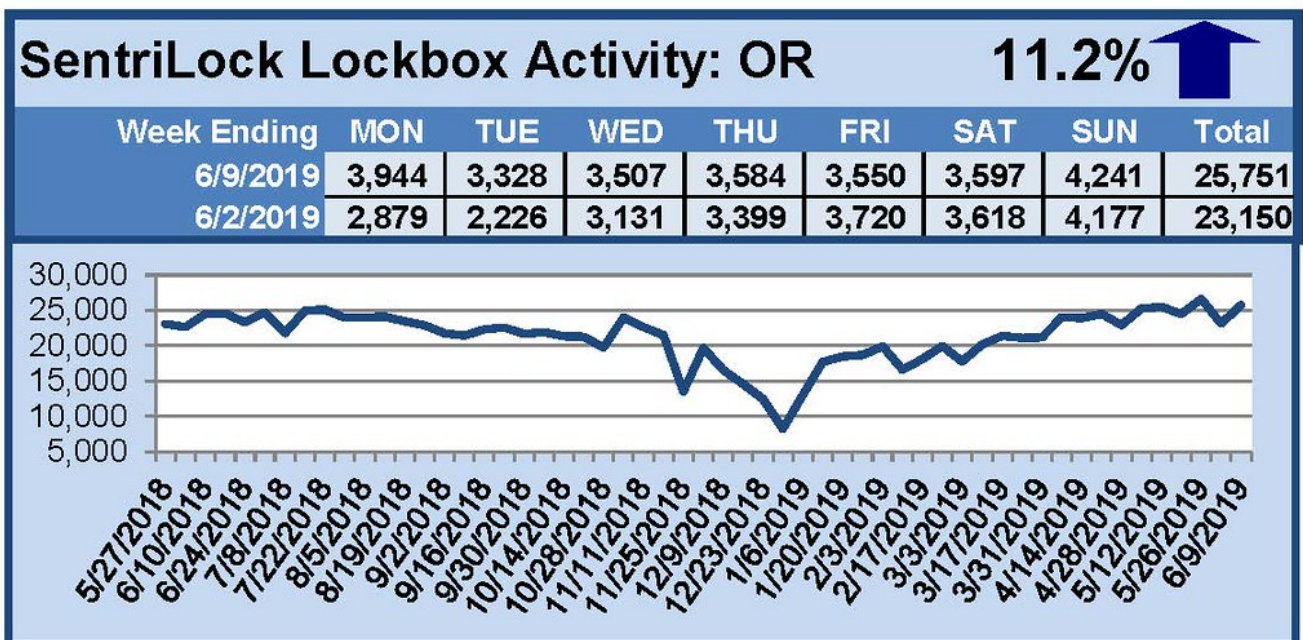

SentriLock Lockbox Activity June 3-9, 2019

This Week's Lockbox Activity

For the week of June 3-9, 2019, these charts show the number of times RMLS™ subscribers opened SentiLock lockboxes in Oregon and Washington. Activity in both states rose this week.

For a larger version of each chart, visit the RMLS™ photostream on Flickr.