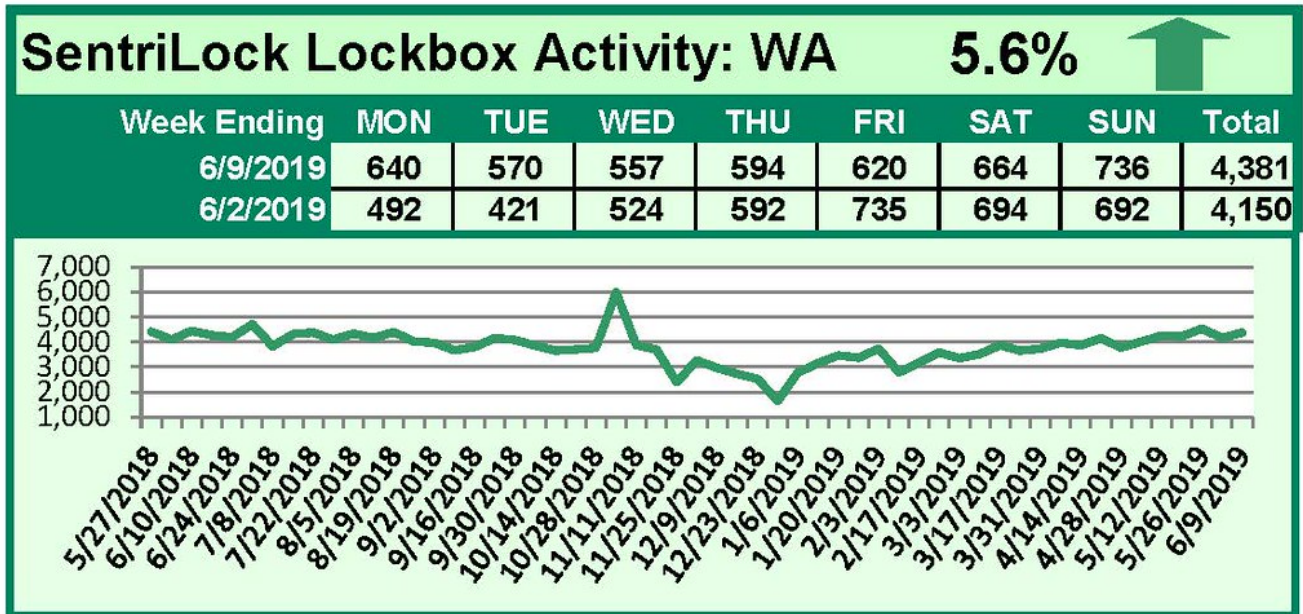

SentriLock Lockbox Activity June 3-9, 2019

This Week's Lockbox Activity

For the week of June 3-9, 2019, these charts show the number of times RMLS™ subscribers opened SentiLock lockboxes in Oregon and Washington. Activity in both states rose this week.

For a larger version of each chart, visit the RMLS™ photostream on Flickr.