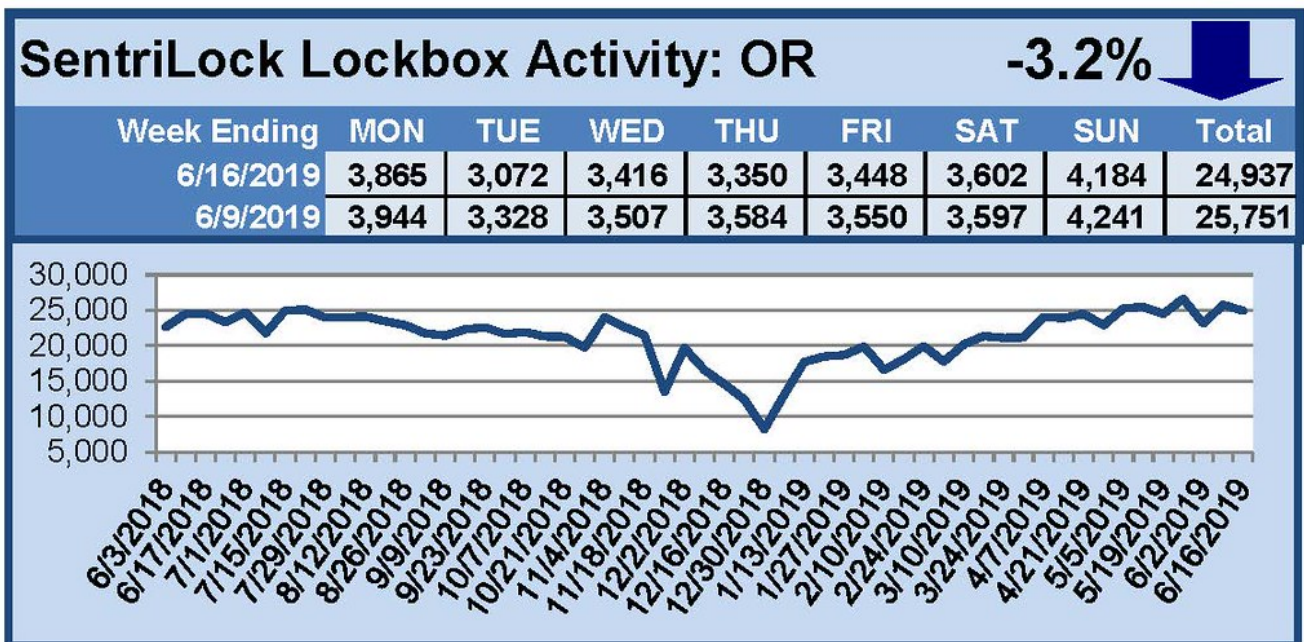

# SentriLock Lockbox Activity June 10-16, 2019

This Week's Lockbox Activity

For the week of June 10-16, 2019, these charts show the number of times RMLS™ subscribers opened SentiLock lockboxes in Oregon and Washington. Activity in both states cooled this week.