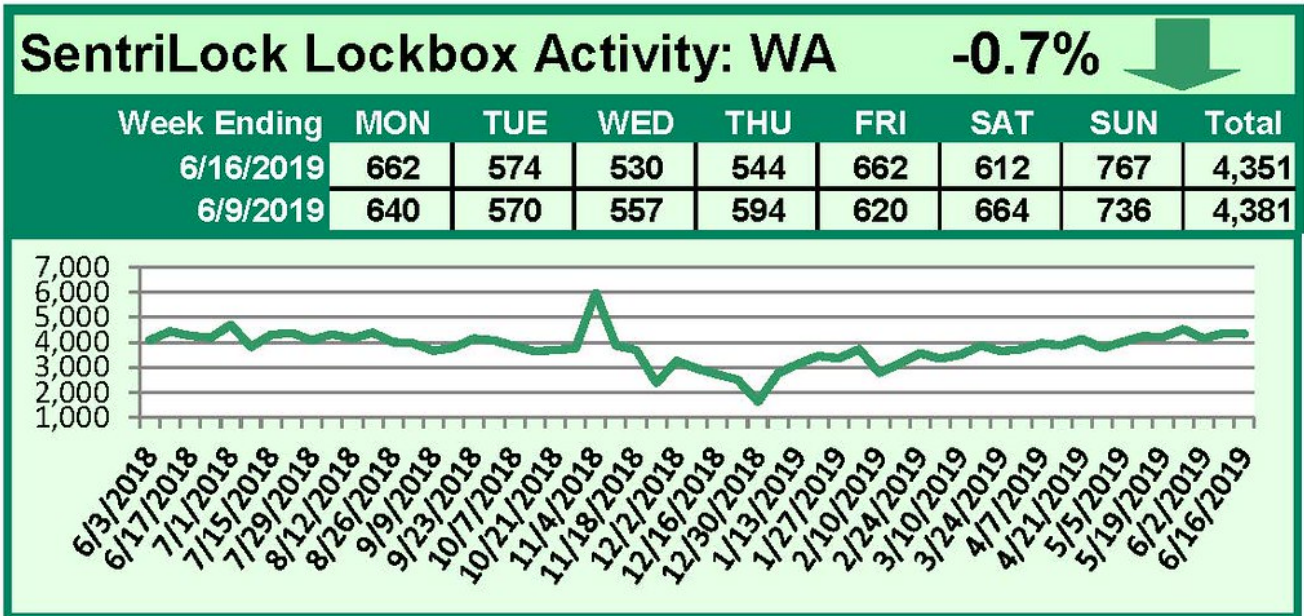

# SentriLock Lockbox Activity June 10-16, 2019

This Week's Lockbox Activity

For the week of June 10-16, 2019, these charts show the number of times RMLS™ subscribers opened SentiLock lockboxes in Oregon and Washington. Activity in both states cooled this week.

For a larger version of each chart, visit the RMLS™ photostream on Flickr.