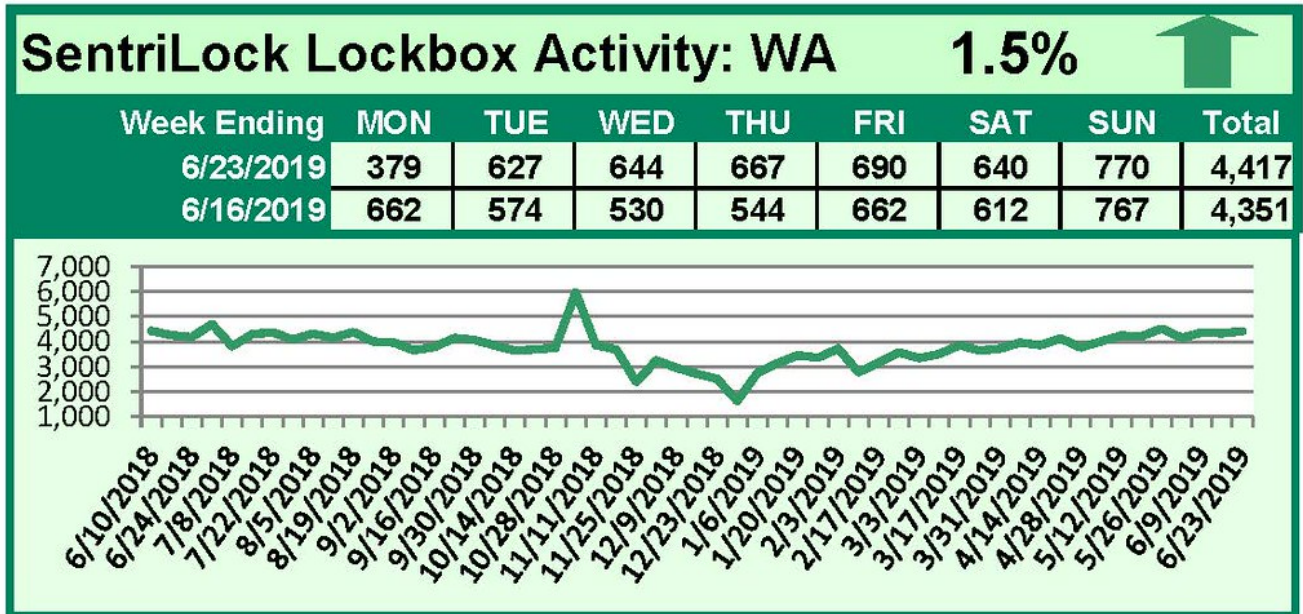

# SentriLock Lockbox Activity June 17-23, 2019

This Week's Lockbox Activity

For the week of June 17-23, 2019, these charts show the number of times RMLS™ subscribers opened SentiLock lockboxes in Oregon and Washington. Activity rose in Washington this week, as activity in Oregon decreased.

For a larger version of each chart, visit the RMLS™ photostream on Flickr.