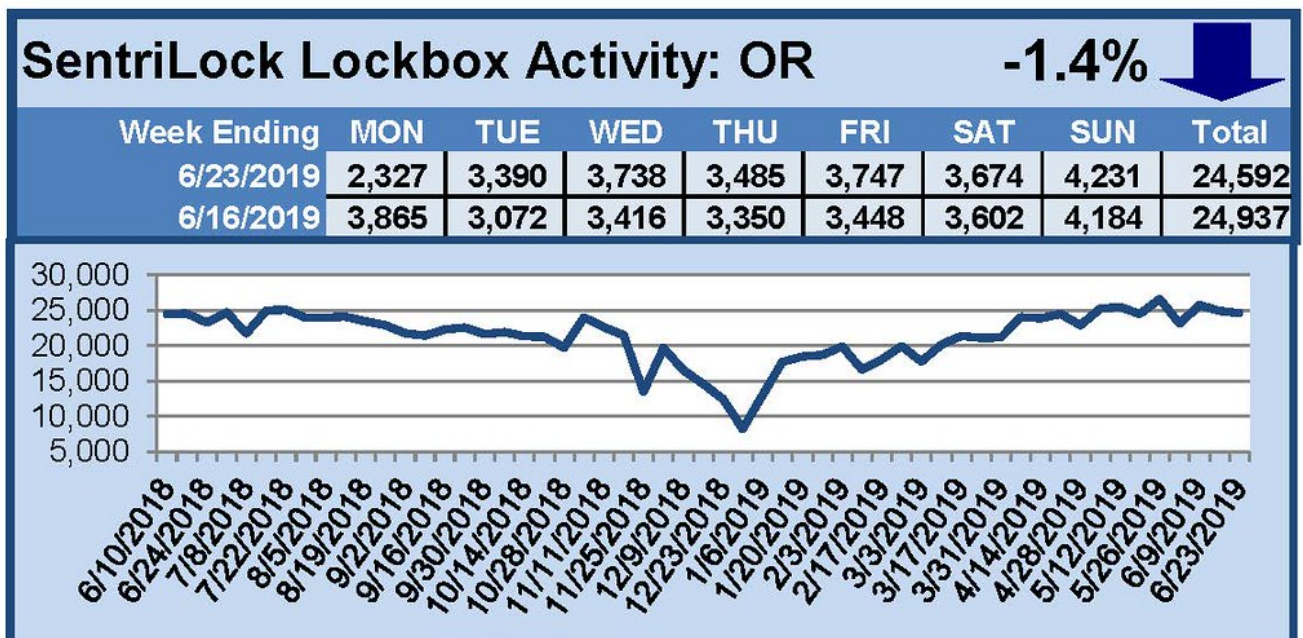

# SentriLock Lockbox Activity June 17-23, 2019

This Week's Lockbox Activity

For the week of June 17-23, 2019, these charts show the number of times RMLS™ subscribers opened SentiLock lockboxes in Oregon and Washington. Activity rose in Washington this week, as activity in Oregon decreased.