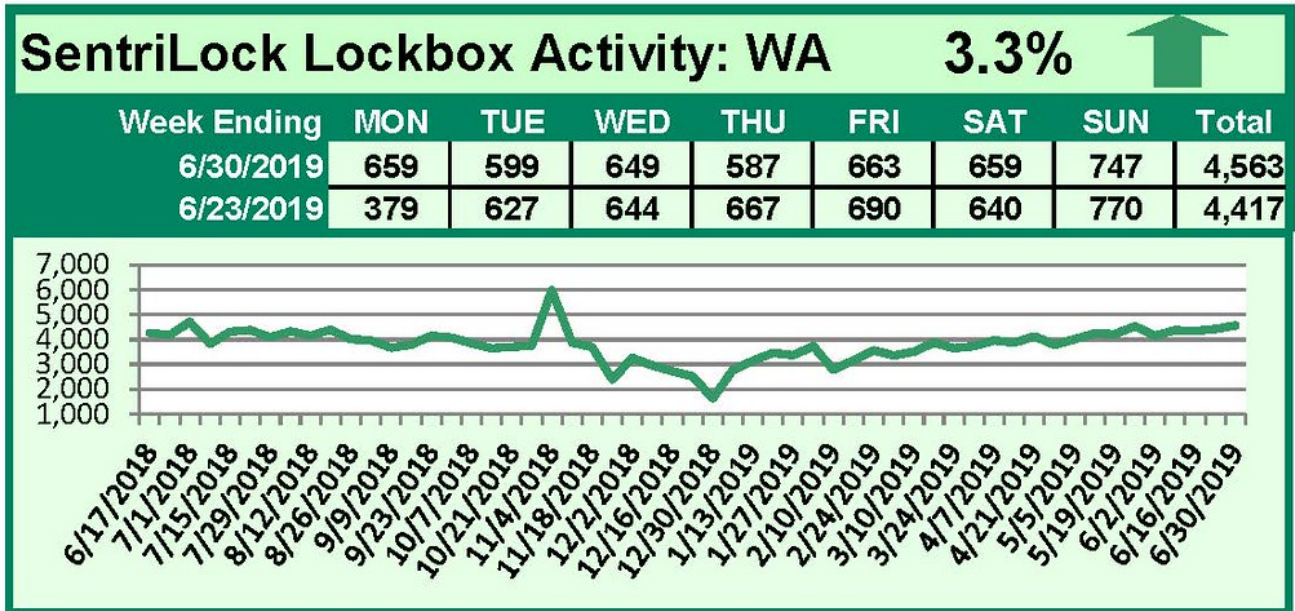

SentriLock Lockbox Activity June 24-30, 2019

This Week's Lockbox Activity

For the week of June 24-30, 2019, these charts show the number of times RMLS™ subscribers opened SentiLock lockboxes in Oregon and Washington. Activity in both Oregon and Washington rose this week.

For a larger version of each chart, visit the RMLS™ photostream on Flickr.