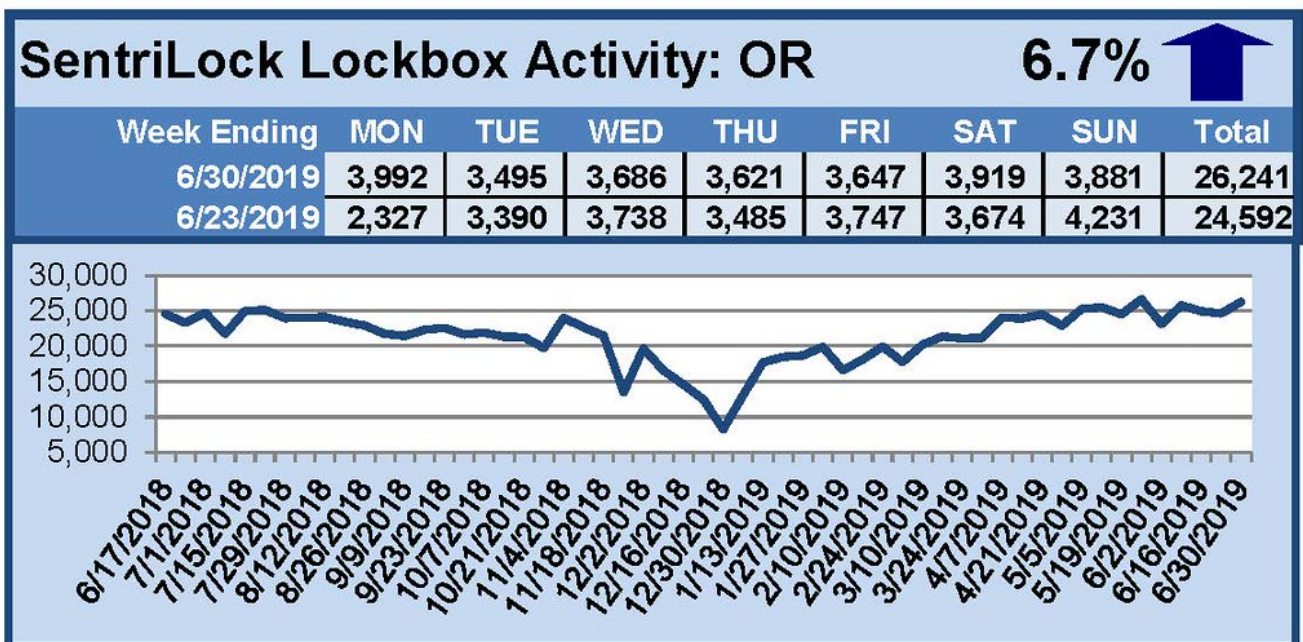

SentriLock Lockbox Activity June 24-30, 2019

This Week's Lockbox Activity

For the week of June 24-30, 2019, these charts show the number of times RMLS™ subscribers opened SentiLock lockboxes in Oregon and Washington. Activity in both Oregon and Washington rose this week.

For a larger version of each chart, visit the RMLS™ photostream on Flickr.