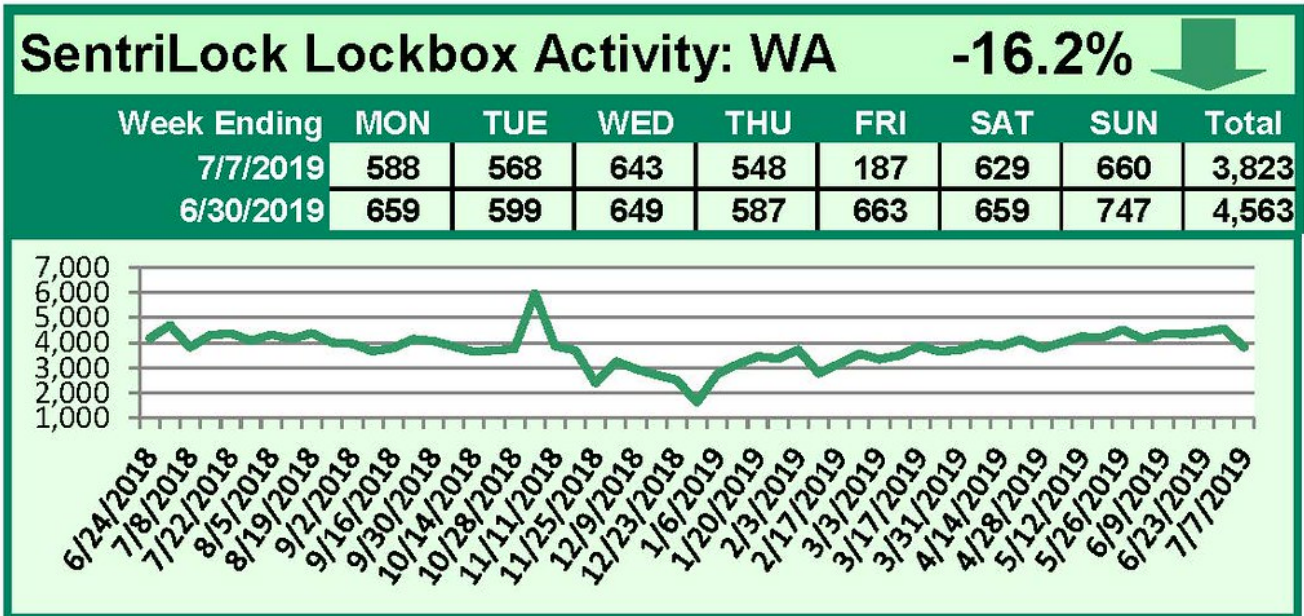

SentriLock Lockbox Activity July 1-7, 2019

This Week's Lockbox Activity

For the week of July 1-7, 2019, these charts show the number of times RMLS™ subscribers opened SentiLock lockboxes in Oregon and Washington. Activity in both Oregon and Washington decreased this week.

For a larger version of each chart, visit the RMLS™ photostream on Flickr.