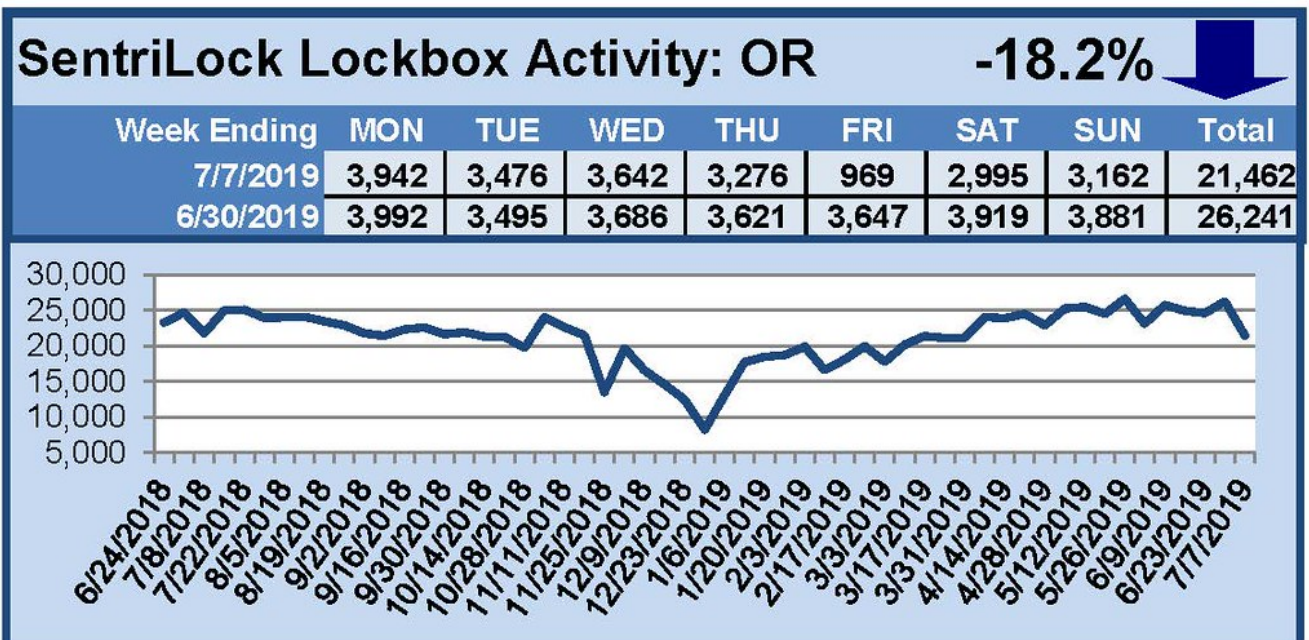

SentriLock Lockbox Activity July 1-7, 2019

This Week's Lockbox Activity

For the week of July 1-7, 2019, these charts show the number of times RMLS™ subscribers opened SentiLock lockboxes in Oregon and Washington. Activity in both Oregon and Washington decreased this week.