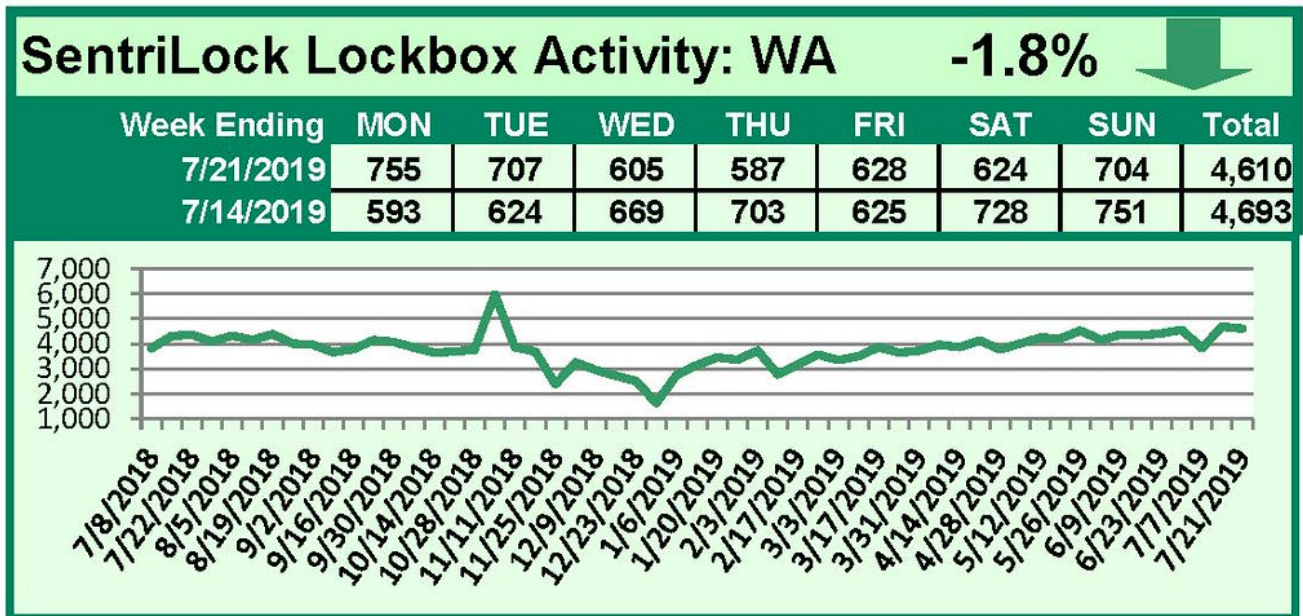

# SentriLock Lockbox Activity July 15-21, 2019

This Week's Lockbox Activity

For the week of July 15-21, 2019, these charts show the number of times RMLS™ subscribers opened SentiLock lockboxes in Oregon and Washington. Activity decreased in both Oregon and Washington this week.

For a larger version of each chart, visit the RMLS™ photostream on Flickr.