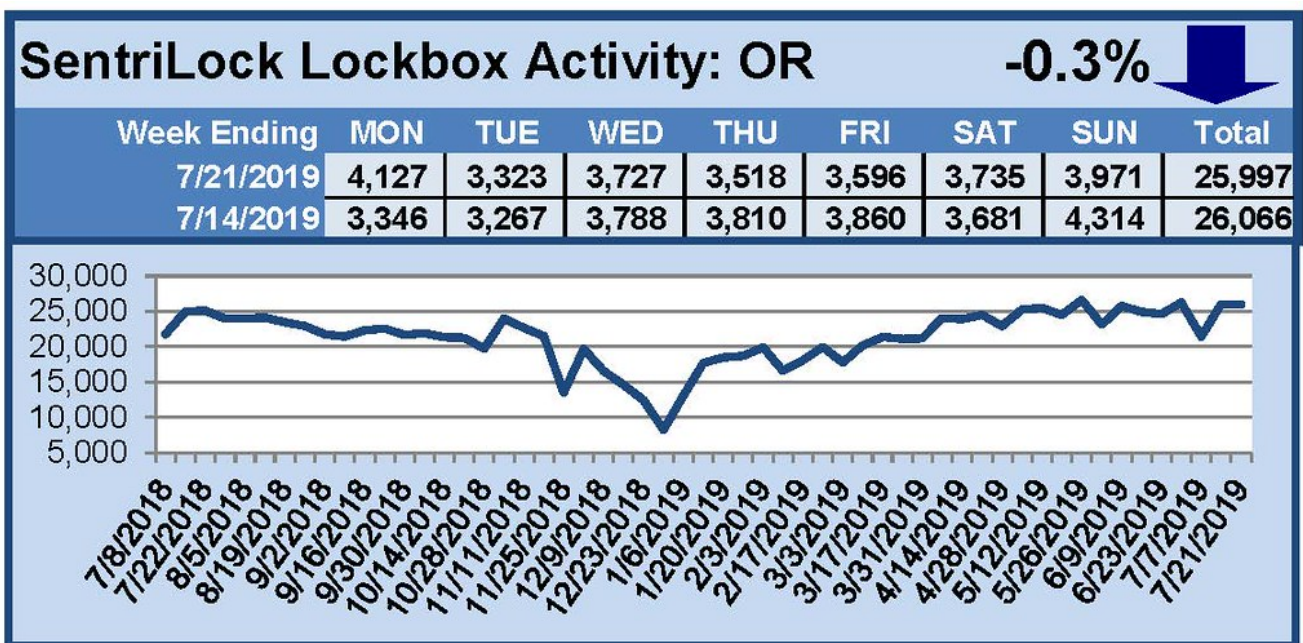

# SentriLock Lockbox Activity July 15-21, 2019

This Week's Lockbox Activity

For the week of July 15-21, 2019, these charts show the number of times RMLS™ subscribers opened SentiLock lockboxes in Oregon and Washington. Activity decreased in both Oregon and Washington this week.