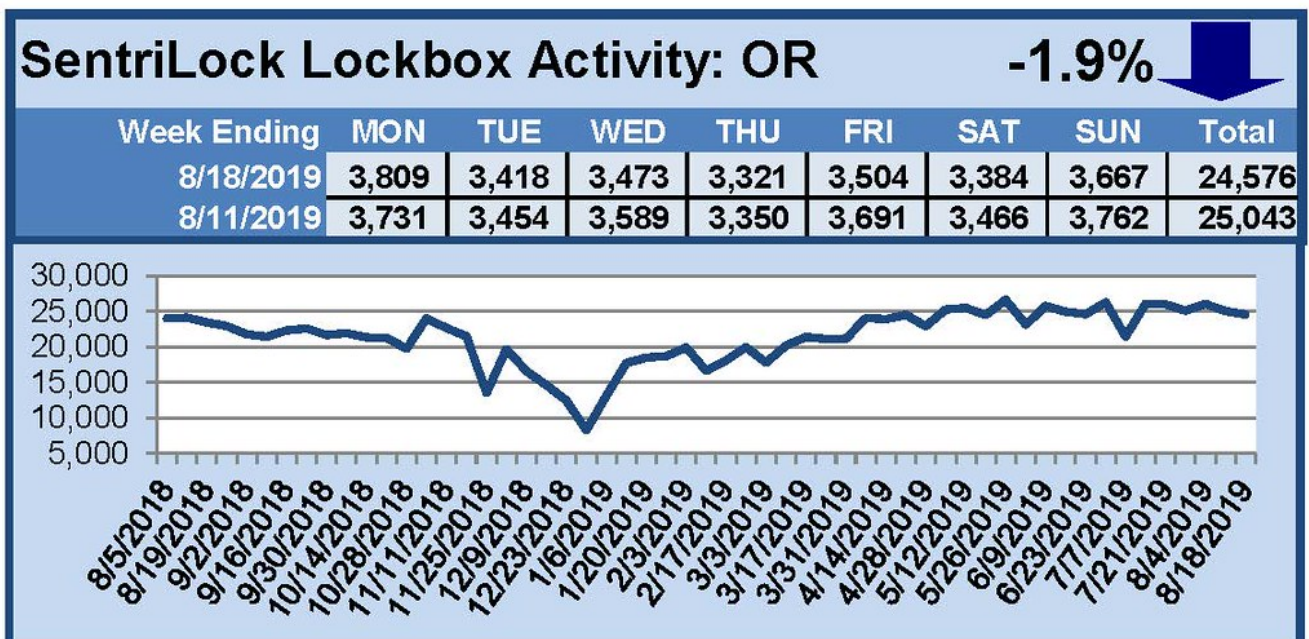

SentriLock Lockbox Activity August 12-18, 2019

This Week's Lockbox Activity

For the week of August 12-18, 2019, these charts show the number of times RMLS™ subscribers opened SentiLock lockboxes in Oregon and Washington. Activity decreased in both Washington and Oregon this week.