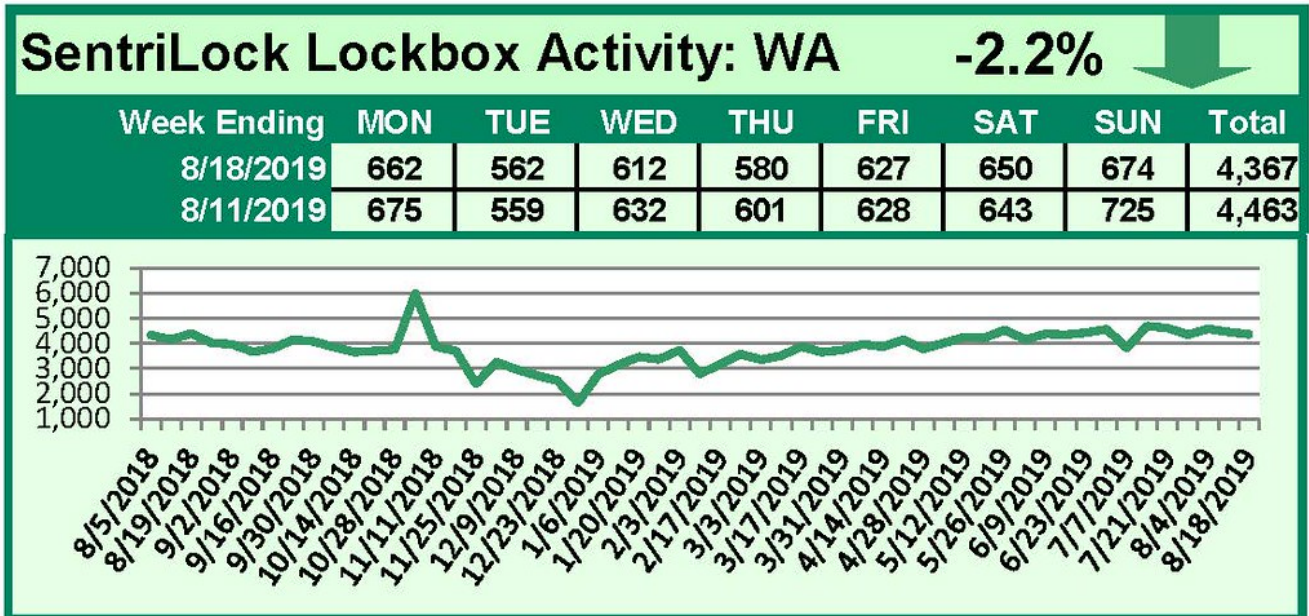

SentriLock Lockbox Activity August 12-18, 2019

This Week's Lockbox Activity

For the week of August 12-18, 2019, these charts show the number of times RMLS™ subscribers opened SentiLock lockboxes in Oregon and Washington. Activity decreased in both Washington and Oregon this week.

For a larger version of each chart, visit the RMLS™ photostream on Flickr.