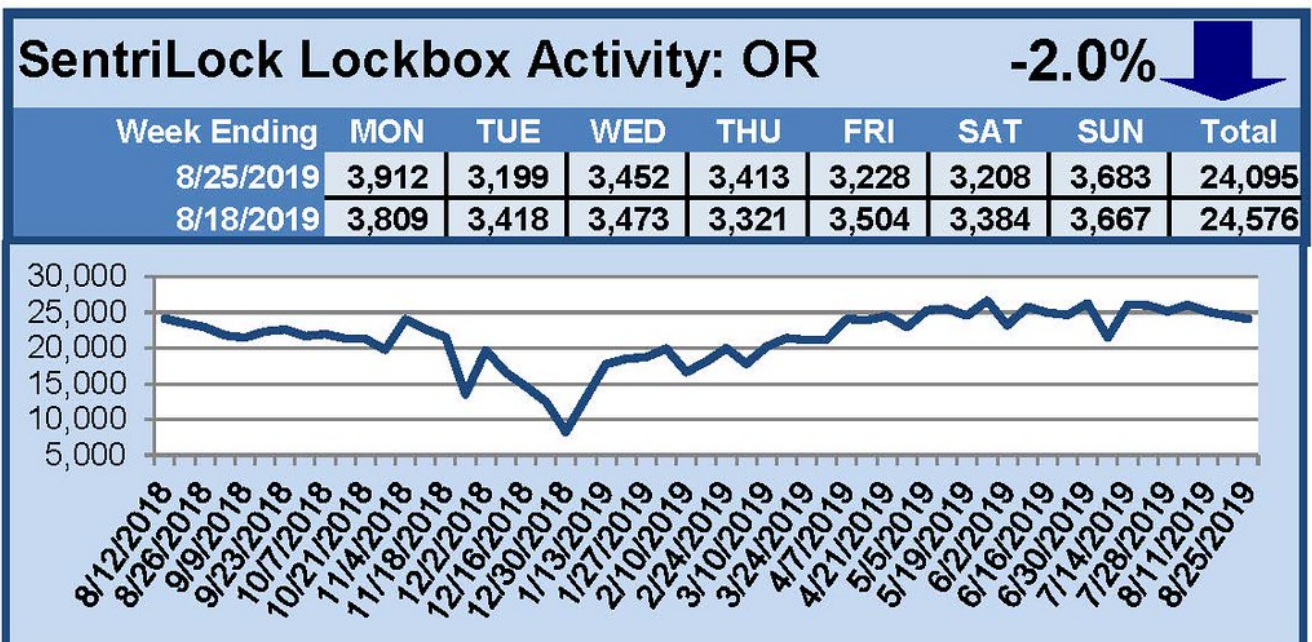

SentriLock Lockbox Activity August 19-25, 2019

This Week's Lockbox Activity

For the week of August 19-25, 2019, these charts show the number of times RMLS™ subscribers opened SentiLock lockboxes in Oregon and Washington. Activity decreased in both Washington and Oregon this week.