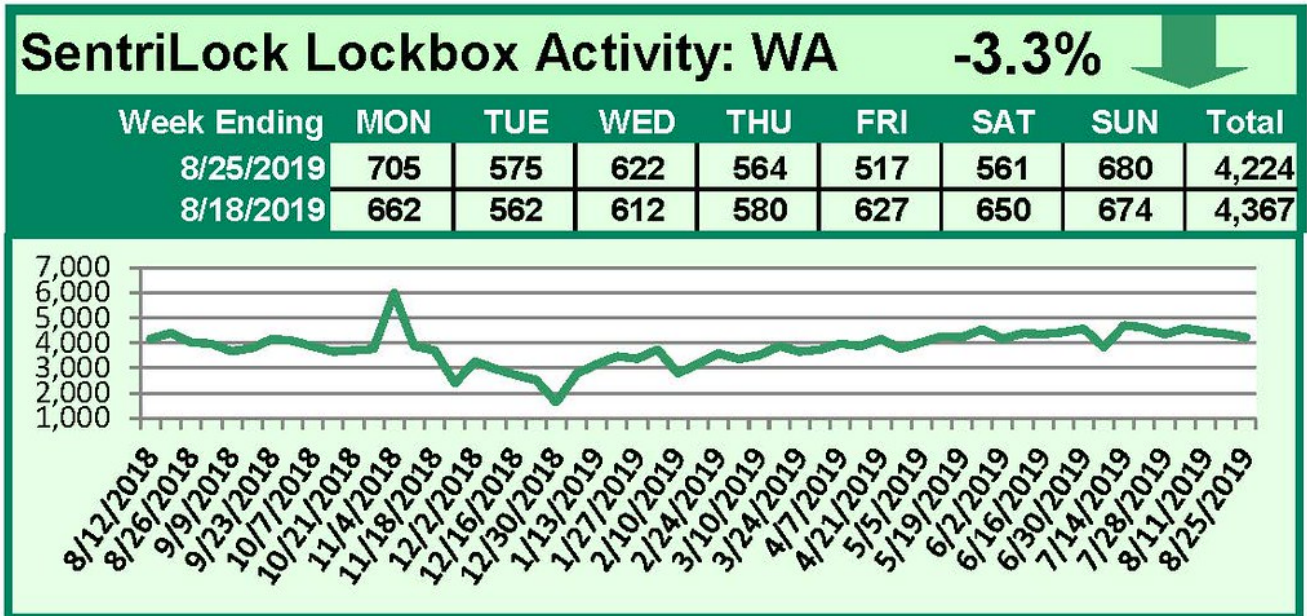

SentriLock Lockbox Activity August 19-25, 2019

This Week's Lockbox Activity

For the week of August 19-25, 2019, these charts show the number of times RMLS™ subscribers opened SentiLock lockboxes in Oregon and Washington. Activity decreased in both Washington and Oregon this week.

For a larger version of each chart, visit the RMLS™ photostream on Flickr.