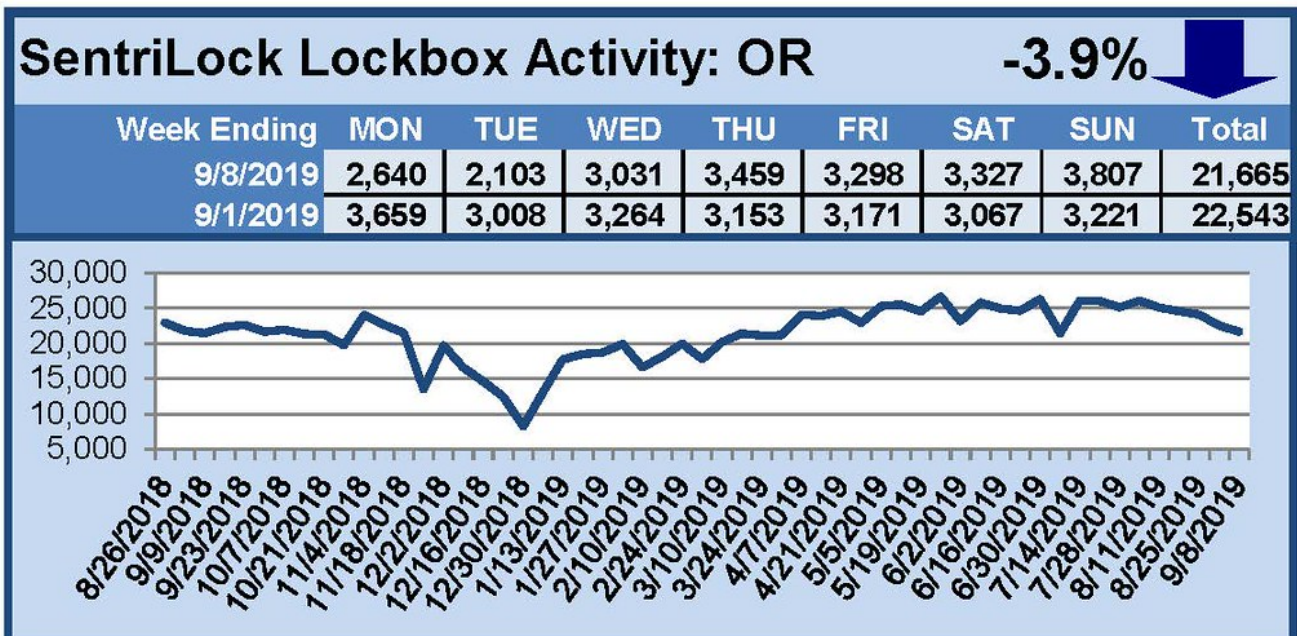

SentriLock Lockbox Activity September 2-8, 2019

This Week's Lockbox Activity

For the week of September 2-8, 2019, these charts show the number of times RMLS™ subscribers opened SentiLock lockboxes in Oregon and Washington. This week, activity decreased in both Oregon and Washington.