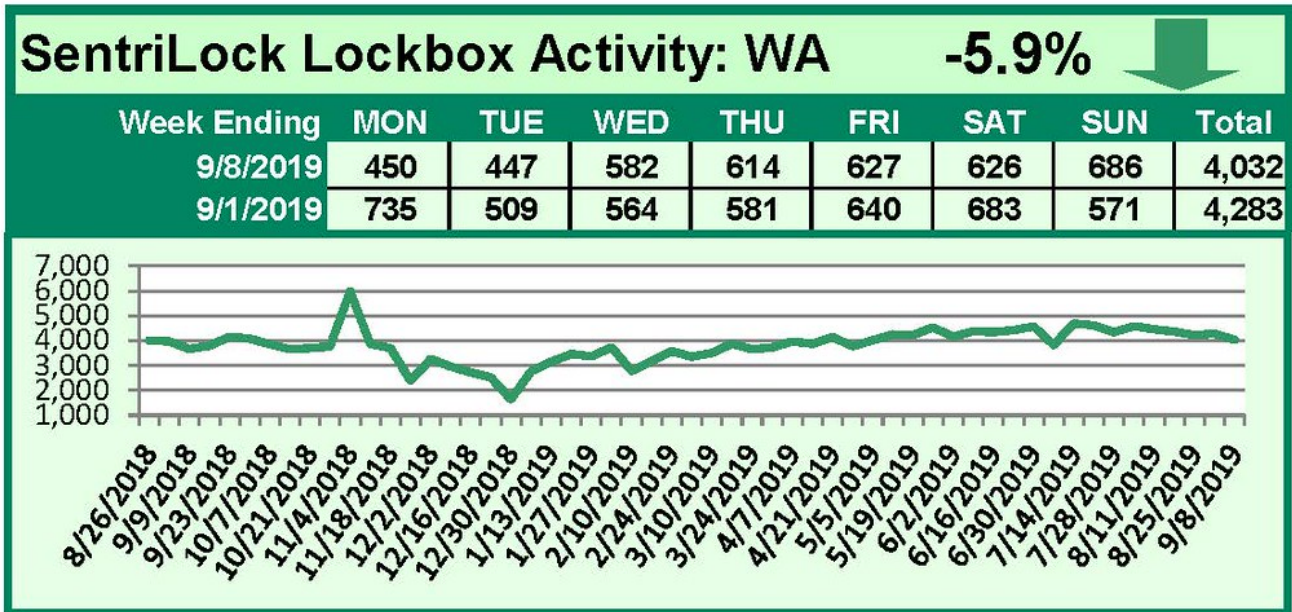

SentriLock Lockbox Activity September 2-8, 2019

This Week's Lockbox Activity

For the week of September 2-8, 2019, these charts show the number of times RMLS™ subscribers opened SentiLock lockboxes in Oregon and Washington. This week, activity decreased in both Oregon and Washington.