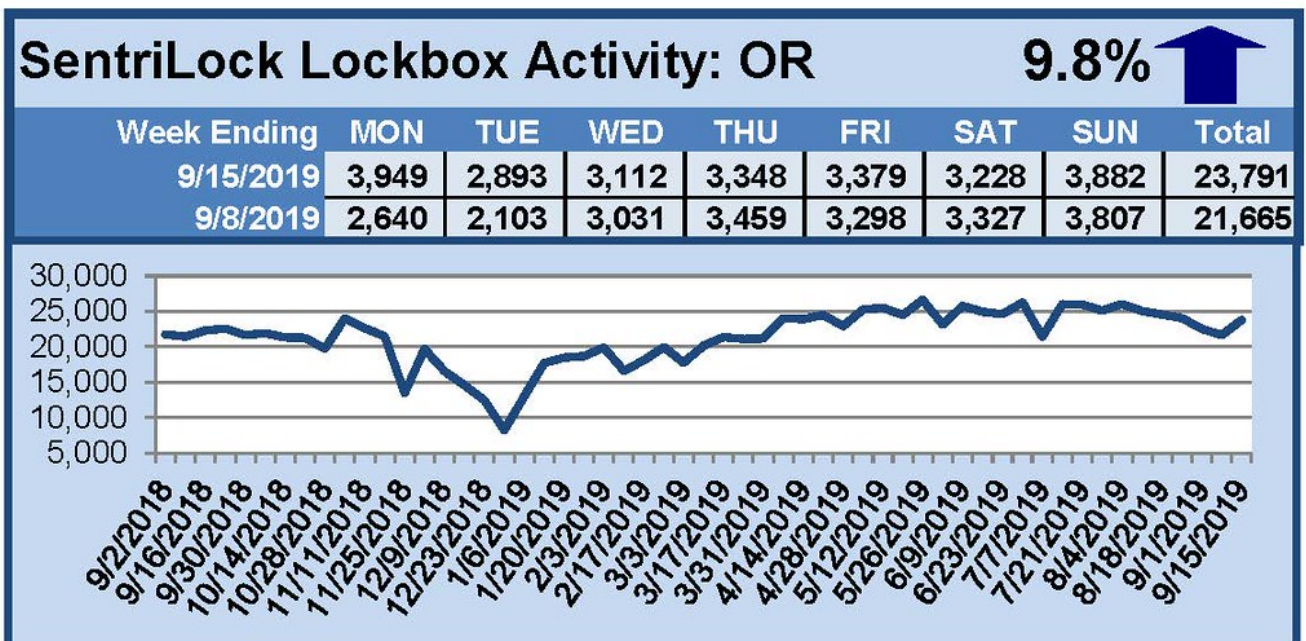

SentriLock Lockbox Activity September 9-15, 2019

This Week's Lockbox Activity

For the week of September 9-15, 2019, these charts show the number of times RMLS™ subscribers opened SentiLock lockboxes in Oregon and Washington. This week, activity remained steady in Washington while increasing in Oregon.