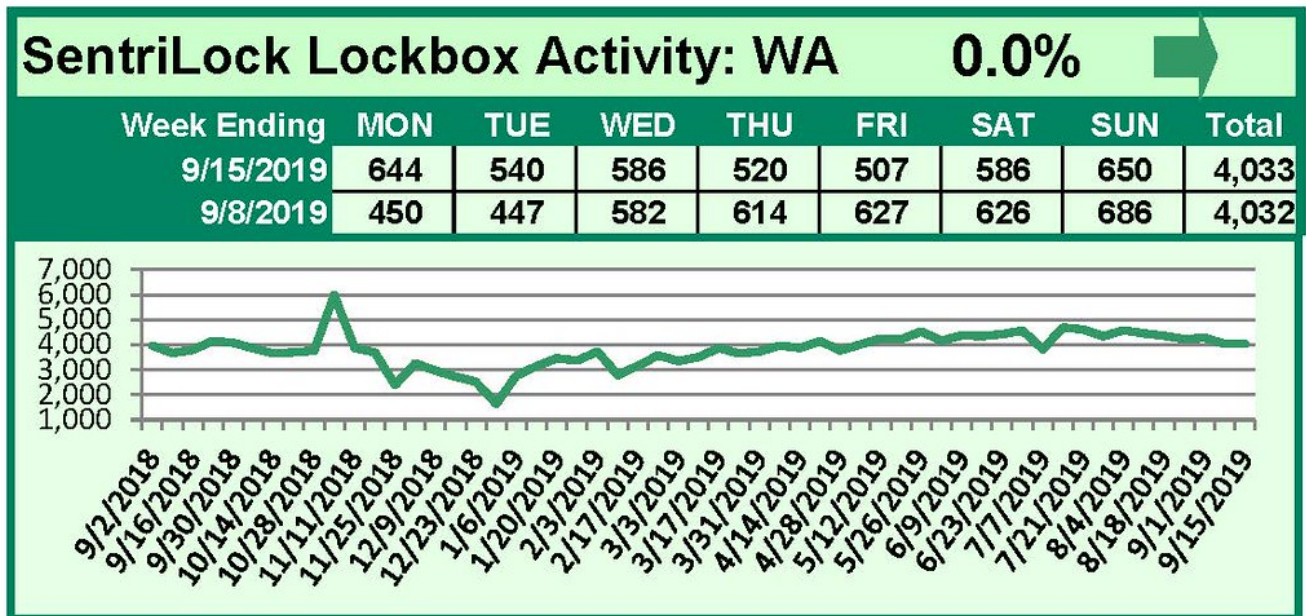

SentriLock Lockbox Activity September 9-15, 2019

This Week's Lockbox Activity

For the week of September 9-15, 2019, these charts show the number of times RMLS™ subscribers opened SentiLock lockboxes in Oregon and Washington. This week, activity remained steady in Washington while increasing in Oregon.

For a larger version of each chart, visit the RMLS™ photostream on Flickr.