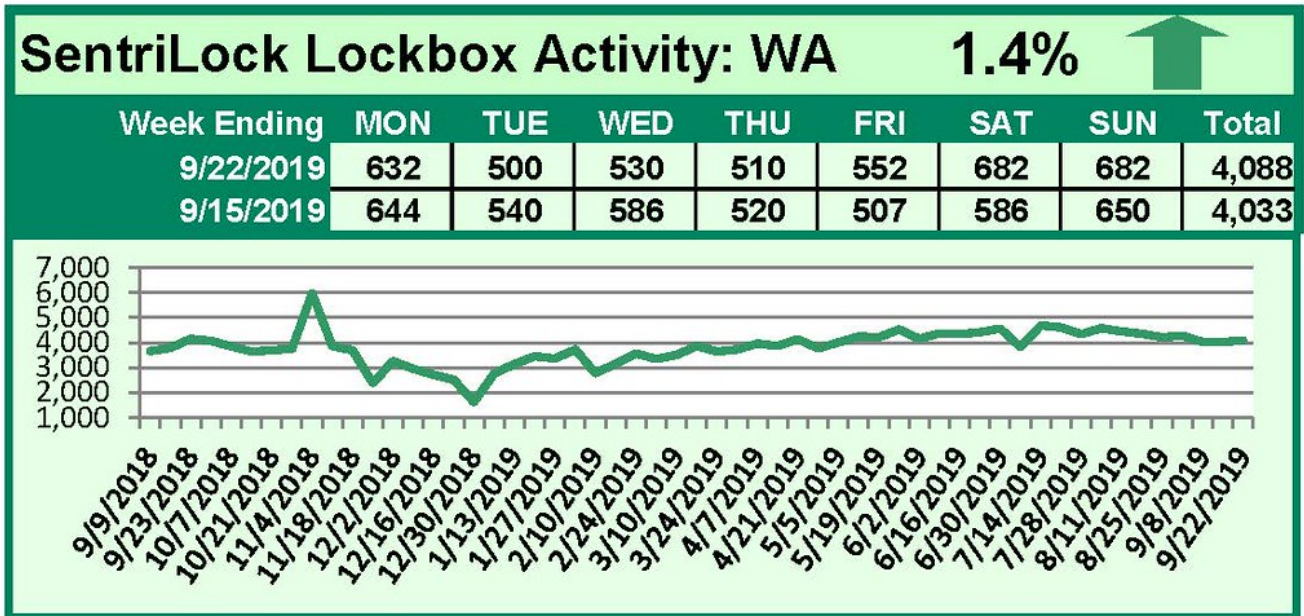

SentriLock Lockbox Activity September 16-22, 2019

This Week's Lockbox Activity

For the week of September 16-22, 2019, these charts show the number of times RMLS™ subscribers opened SentiLock lockboxes in Oregon and Washington. Activity increased in Washington this week while decreasing in Oregon.

For a larger version of each chart, visit the RMLS™ photostream on Flickr.