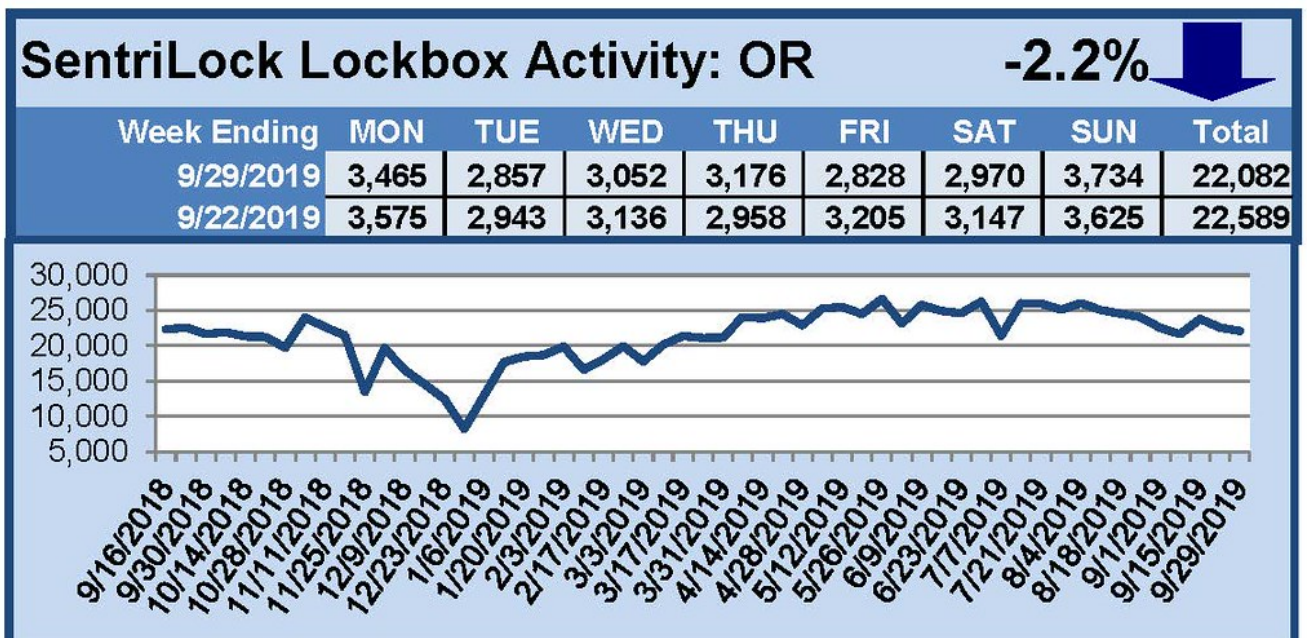

# SentriLock Lockbox Activity September 23-29, 2019

This Week's Lockbox Activity

For the week of September 23-29, 2019, these charts show the number of times RMLS™ subscribers opened SentiLock lockboxes in Oregon and Washington. This week activity again increased in Washington while decreasing in Oregon.