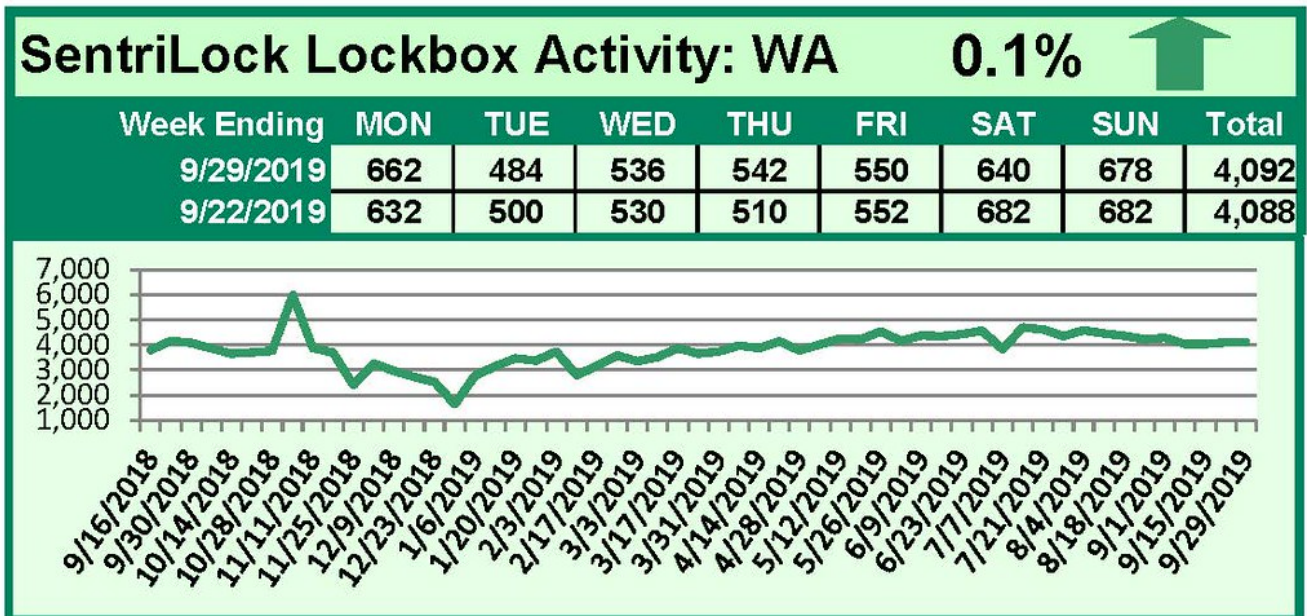

# SentriLock Lockbox Activity September 23-29, 2019

This Week's Lockbox Activity

For the week of September 23-29, 2019, these charts show the number of times RMLS™ subscribers opened SentiLock lockboxes in Oregon and Washington. This week activity again increased in Washington while decreasing in Oregon.

For a larger version of each chart, visit the RMLS™ photostream on Flickr.