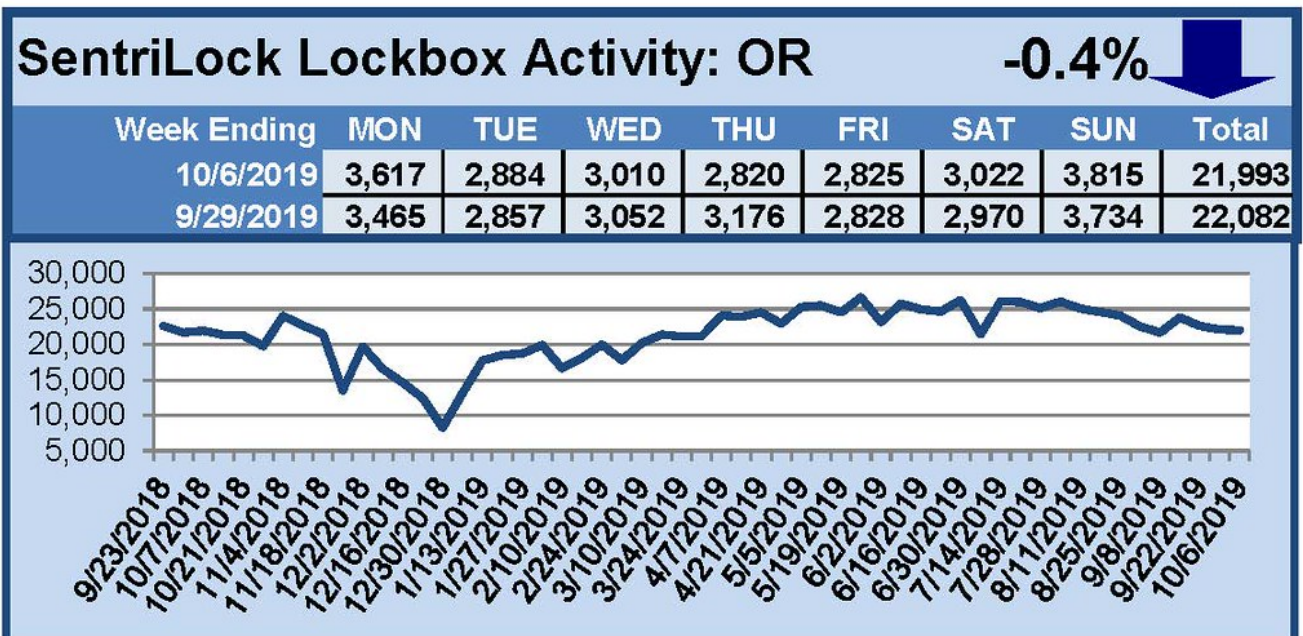

SentriLock Lockbox Activity September 30-October 6, 2019

This Week's Lockbox Activity

For the week of September 30-October 6, 2019, these charts show the number of times RMLS™ subscribers opened SentiLock lockboxes in Oregon and Washington. Activity decreased in both Oregon and Washington this week.