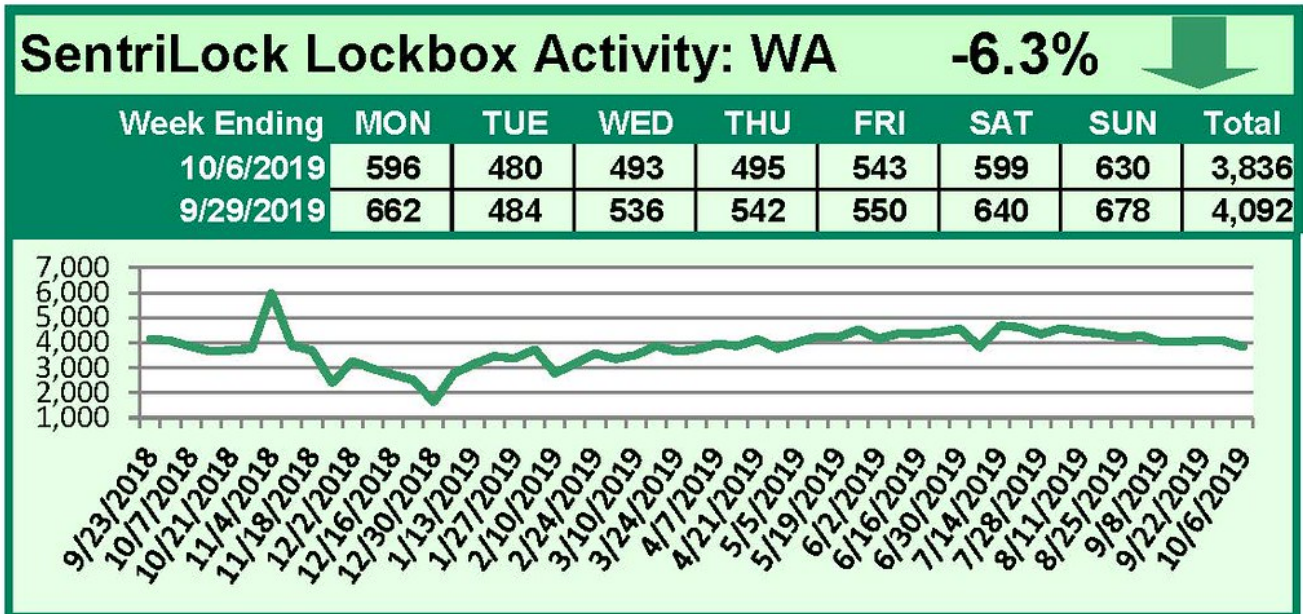

SentriLock Lockbox Activity September 30-October 6, 2019

This Week's Lockbox Activity

For the week of September 30-October 6, 2019, these charts show the number of times RMLS™ subscribers opened SentiLock lockboxes in Oregon and Washington. Activity decreased in both Oregon and Washington this week.

For a larger version of each chart, visit the RMLS™ photostream on Flickr.