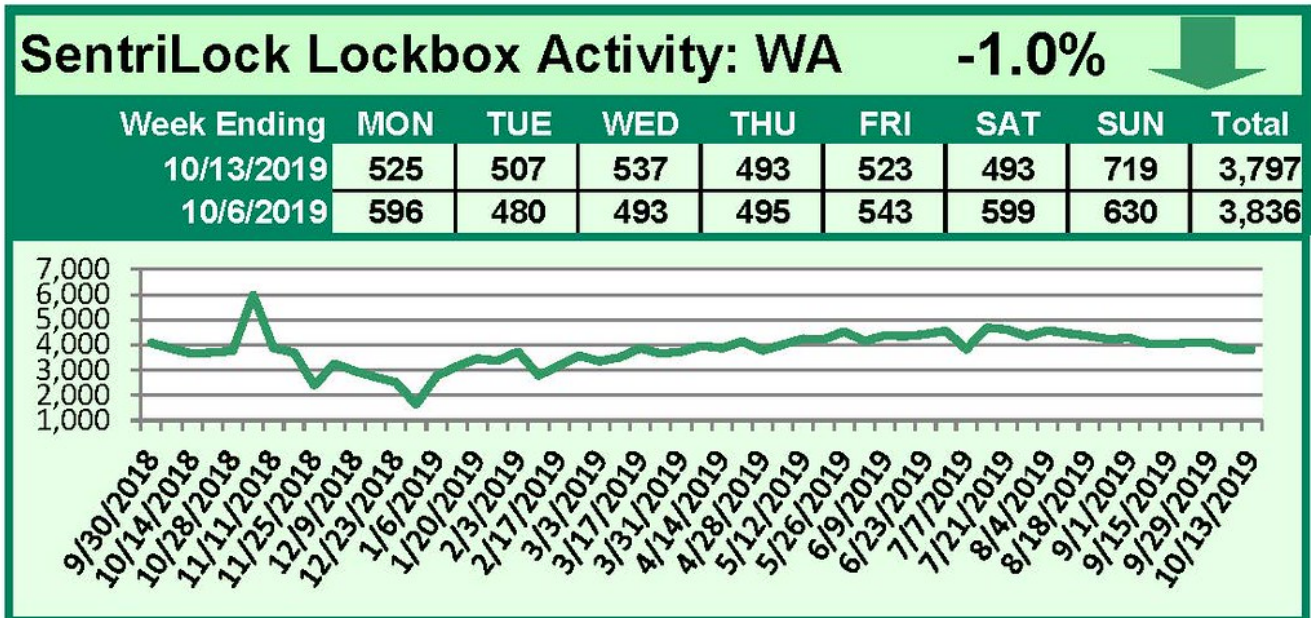

SentriLock Lockbox Activity October 7-13, 2019

This Week's Lockbox Activity

For the week of October 7-13, 2019, these charts show the number of times RMLS™ subscribers opened SentiLock lockboxes in Oregon and Washington. Activity decreased in both Oregon and Washington this week.

For a larger version of each chart, visit the RMLS™ photostream on Flickr.