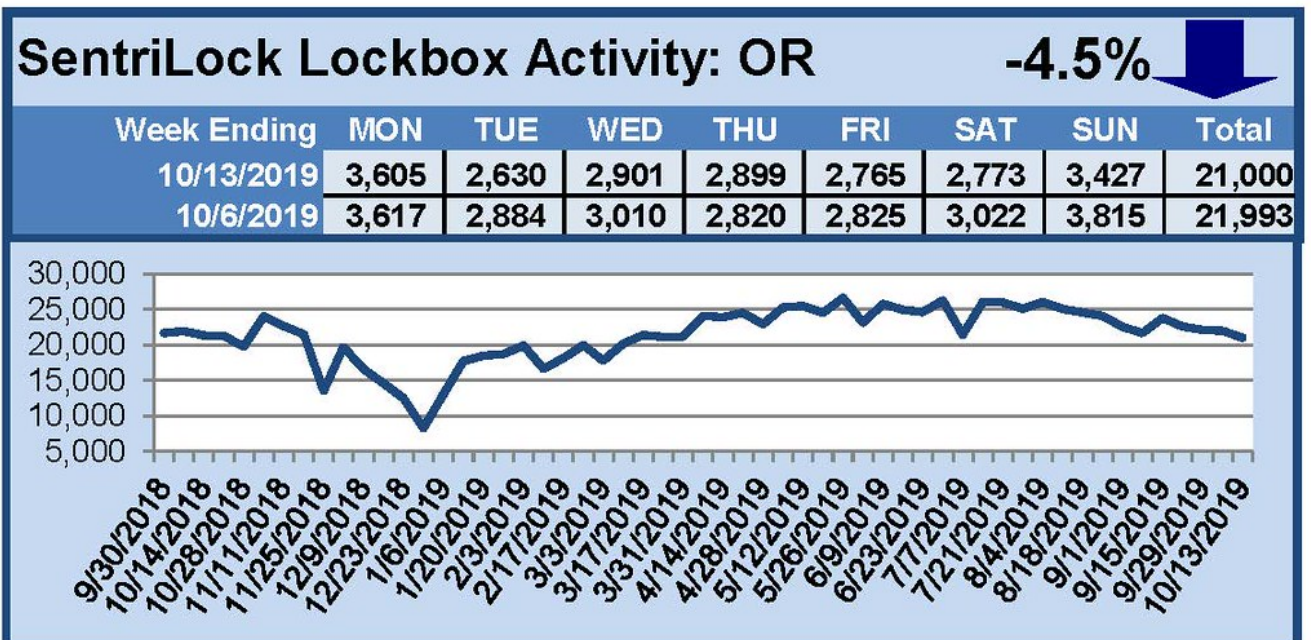

SentriLock Lockbox Activity October 7-13, 2019

This Week's Lockbox Activity

For the week of October 7-13, 2019, these charts show the number of times RMLS™ subscribers opened SentiLock lockboxes in Oregon and Washington. Activity decreased in both Oregon and Washington this week.