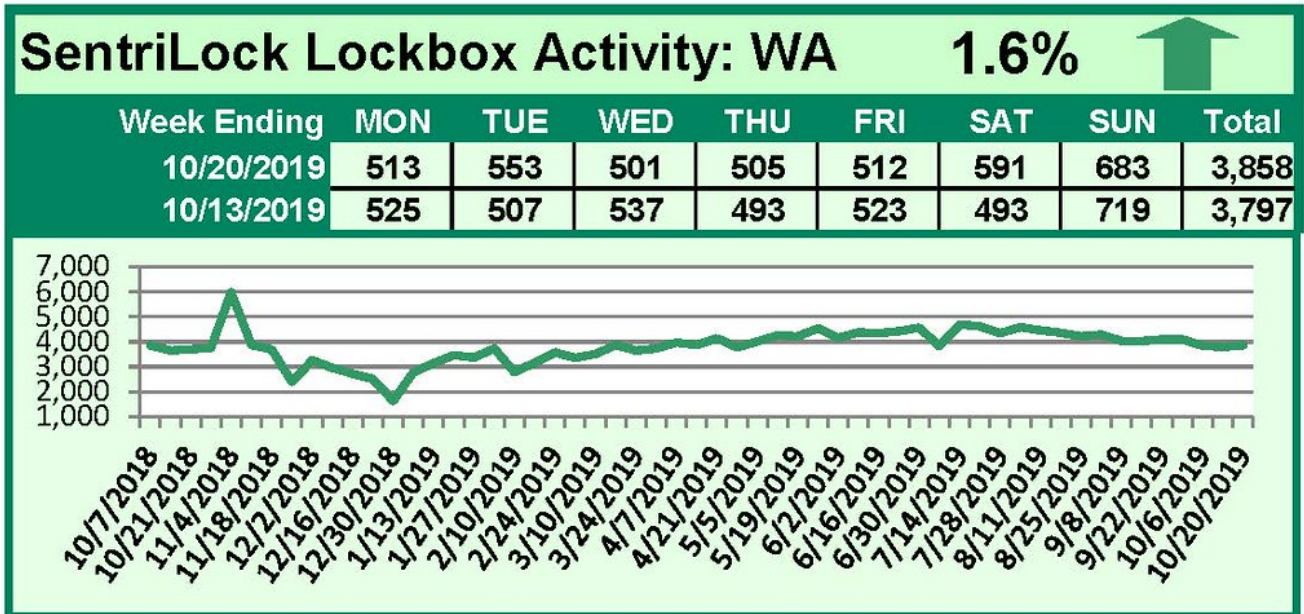

# SentriLock Lockbox Activity October 14-20, 2019

This Week's Lockbox Activity

For the week of October 14-20, 2019, these charts show the number of times RMLS™ subscribers opened SentiLock lockboxes in Oregon and Washington. Last week activity increased in Washington and decreased in Oregon.

For a larger version of each chart, visit the RMLS™ photostream on Flickr.