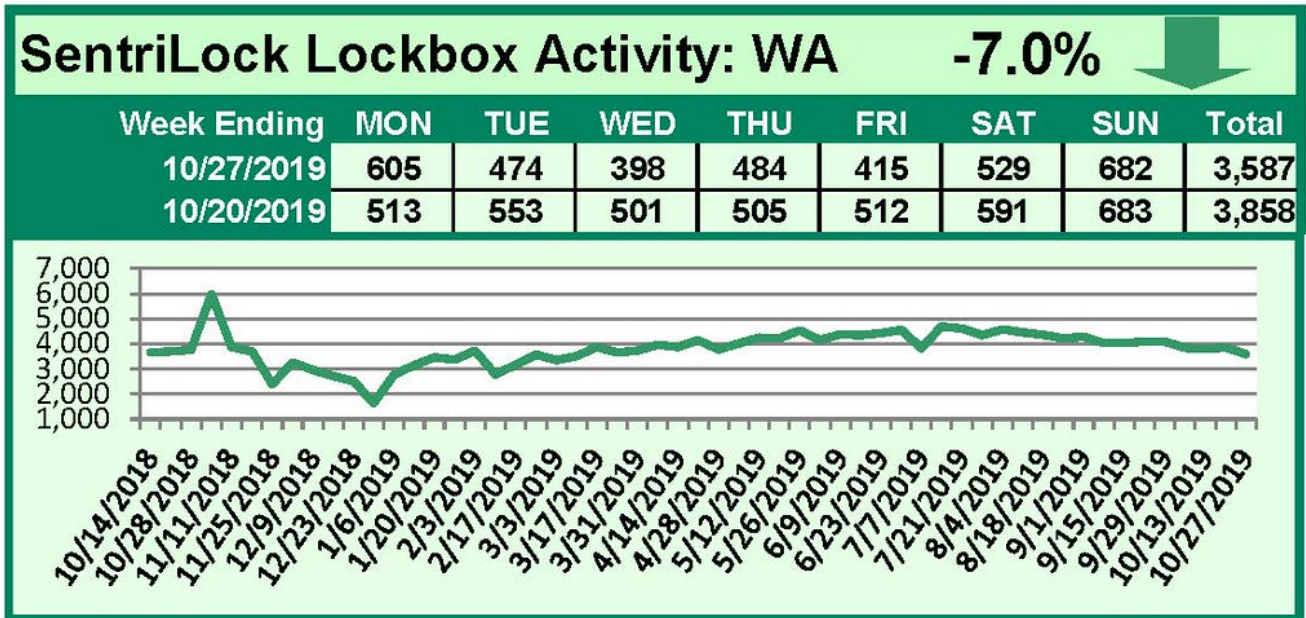

SentriLock Lockbox Activity October 21-27, 2019

This Week's Lockbox Activity

For the week of October 21-27, 2019, these charts show the number of times RMLS™ subscribers opened SentiLock lockboxes in Oregon and Washington. Activity decreased last week in both Oregon and Washington.

For a larger version of each chart, visit the RMLS™ photostream on Flickr.