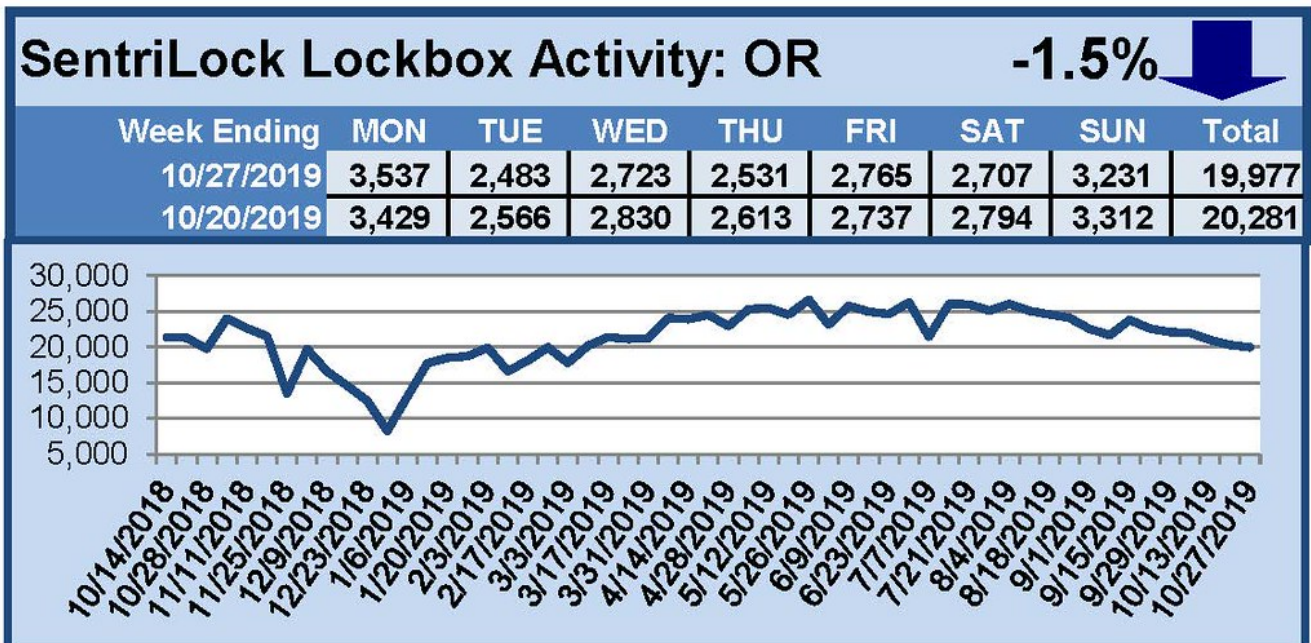

SentriLock Lockbox Activity October 21-27, 2019

This Week's Lockbox Activity

For the week of October 21-27, 2019, these charts show the number of times RMLS™ subscribers opened SentiLock lockboxes in Oregon and Washington. Activity decreased last week in both Oregon and Washington.