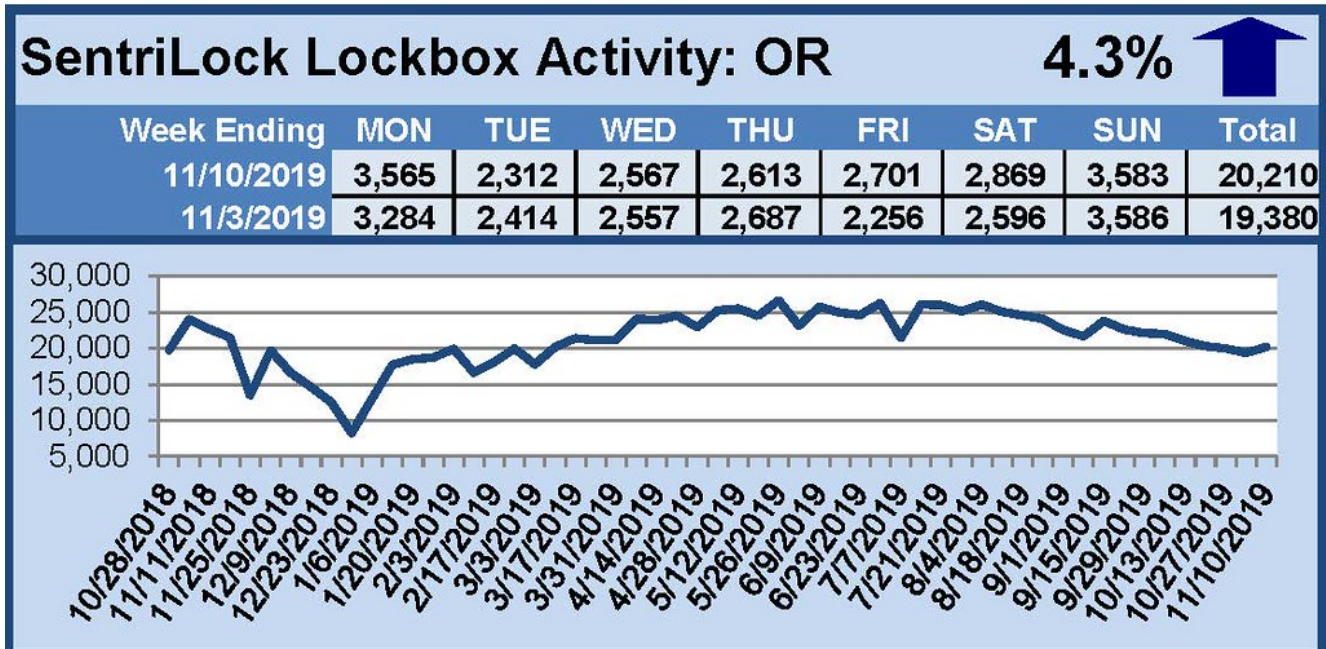

SentriLock Lockbox Activity November 4-10, 2019

This Week's Lockbox Activity

For the week of November 4-10, 2019, these charts show the

number of times RMLS™ subscribers opened SentiLock lockboxes in Oregon and Washington. Activity decreased again last week Washington and increased in Oregon.

For a larger version of each chart, visit the RMLS™ photostream on Flickr.