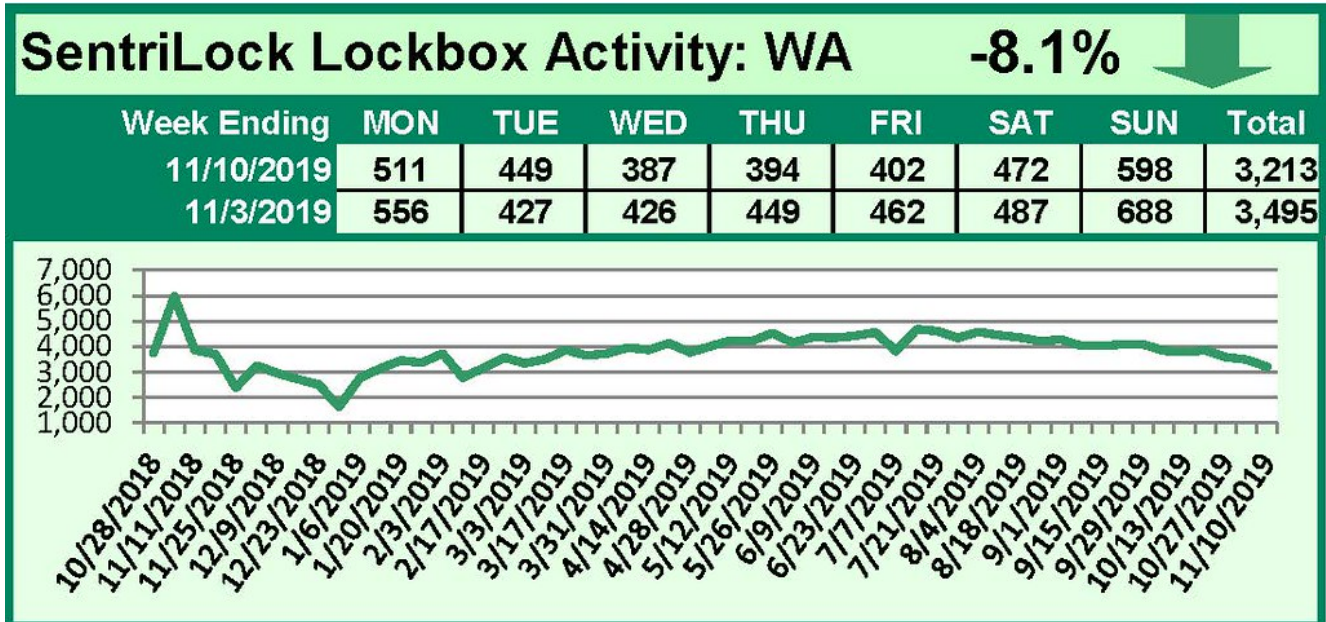

SentriLock Lockbox Activity November 4-10, 2019

This Week's Lockbox Activity

For the week of November 4-10, 2019, these charts show the

number of times RMLS™ subscribers opened SentiLock lockboxes in Oregon and Washington. Activity decreased again last week Washington and increased in Oregon.

For a larger version of each chart, visit the RMLS™ photostream on Flickr.