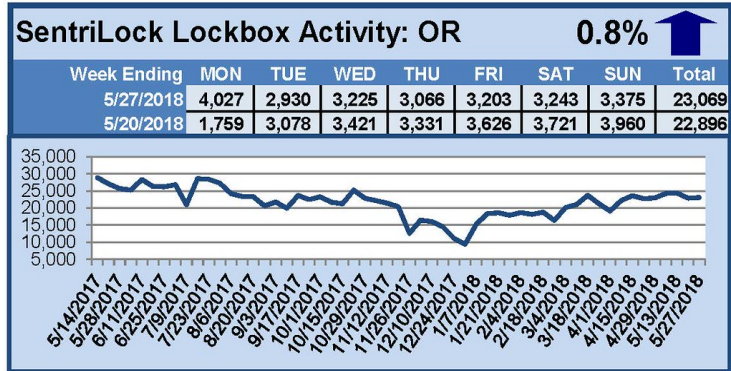

SentriLock Lockbox Activity May 21-27, 2018

This Week's Lockbox Activity

For the week of May 21-27, 2018, these charts show the number of times RMLS™ subscribers opened SentriLock lockboxes in Oregon and Washington. Activity increased in both Oregon and Washington this week.

For a larger version of each chart, visit the RMLS™ photostream on Flickr.

SentriLock Lockbox Activity May 14-20, 2018

This Week's Lockbox Activity

For the week of May 14-20, 2018, these charts show the number of times RMLS™ subscribers opened SentriLock lockboxes in Oregon and Washington. Activity decreased in both Oregon and Washington this week.

For a larger version of each chart, visit the RMLS™ photostream on Flickr.

SentriLock Lockbox Activity

May 7-13, 2018

This Week's Lockbox Activity

For the week of May 7-13, 2018, these charts show the number of times RMLS™ subscribers opened SentriLock lockboxes in Oregon and Washington. Activity increased in both Oregon and Washington this week.