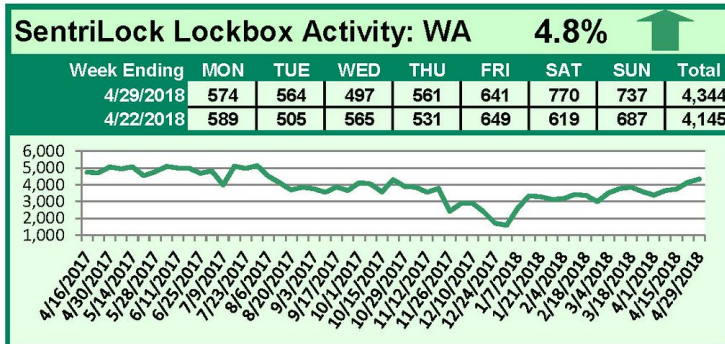

For a larger version of each chart, visit the RMLS™ photostream on Flickr.

SentriLock Lockbox Activity May 14-20, 2018

This Week's Lockbox Activity

For the week of May 14-20, 2018, these charts show the number of times RMLS™ subscribers opened SentriLock lockboxes in Oregon and Washington. Activity decreased in both Oregon and Washington this week.

For a larger version of each chart, visit the RMLS™ photostream on Flickr.

SentriLock Lockbox Activity

May 7-13, 2018

This Week's Lockbox Activity

For the week of May 7-13, 2018, these charts show the number of times RMLS™ subscribers opened SentriLock lockboxes in Oregon and Washington. Activity increased in both Oregon and Washington this week.

For a larger version of each chart, visit the RMLS™ photostream on Flickr.

SentriLock Lockbox Activity April 30-May 6, 2018

This Week's Lockbox Activity

For the week of April 30-May 6, 2018, these charts show the number of times RMLS™ subscribers opened SentriLock lockboxes in Oregon and Washington. Activity in Oregon increased this week as activity in Washington decreased slightly.

For a larger version of each chart, visit the RMLS™ photostream on Flickr.

SentriLock Lockbox Activity April 23-29, 2018

This Week's Lockbox Activity

For the week of April 23-29, 2018, these charts show the number of times RMLS™ subscribers opened SentriLock lockboxes in Oregon and Washington. Washington and Oregon both saw an increase in activity this week.