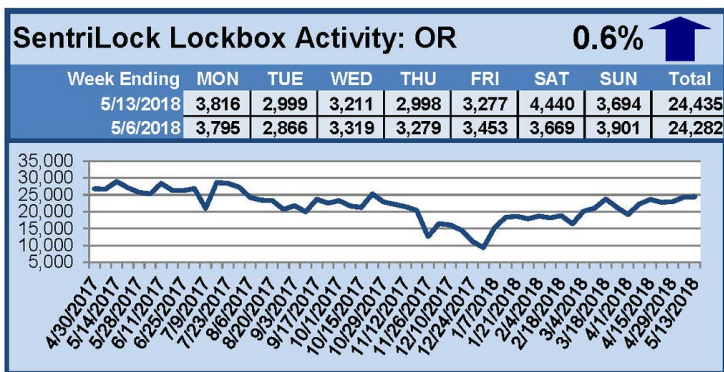

SentriLock Lockbox Activity May 21-27, 2018

This Week's Lockbox Activity

For the week of May 21-27, 2018, these charts show the number of times RMLS™ subscribers opened SentriLock lockboxes in Oregon and Washington. Activity increased in both Oregon and Washington this week.

For a larger version of each chart, visit the RMLS™ photostream on Flickr.

SentriLock Lockbox Activity May 14-20, 2018

This Week's Lockbox Activity

For the week of May 14-20, 2018, these charts show the number of times RMLS™ subscribers opened SentriLock lockboxes in Oregon and Washington. Activity decreased in both Oregon and Washington this week.

For a larger version of each chart, visit the RMLS™ photostream on Flickr.

SentriLock Lockbox Activity

May 7-13, 2018

This Week's Lockbox Activity

For the week of May 7-13, 2018, these charts show the number of times RMLS™ subscribers opened SentriLock lockboxes in Oregon and Washington. Activity increased in both Oregon and Washington this week.

For a larger version of each chart, visit the RMLS™ photostream on Flickr.

SentriLock Lockbox Activity April 30-May 6, 2018

This Week's Lockbox Activity

For the week of April 30-May 6, 2018, these charts show the number of times RMLS™ subscribers opened SentriLock lockboxes in Oregon and Washington. Activity in Oregon increased this week as activity in Washington decreased slightly.