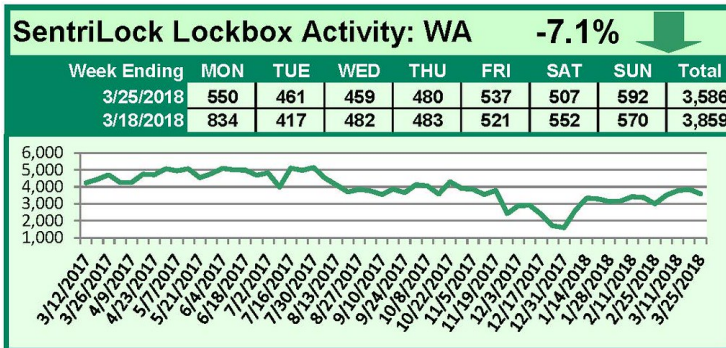

For a larger version of each chart, visit the RMLS™ photostream on Flickr.

SentriLock Lockbox Activity April 9-15, 2018

This Week's Lockbox Activity

For the week of April 9-15, 2018, these charts show the number of times RMLS™ subscribers opened SentriLock lockboxes in Oregon and Washington. Activity increased in both states again this week.

For a larger version of each chart, visit the RMLS™ photostream on Flickr.

SentriLock Lockbox Activity April 2-8, 2018

This Week's Lockbox Activity

For the week of April 2-8, 2018, these charts show the number of times RMLS™ subscribers opened SentriLock lockboxes in Oregon and Washington. Activity increased in both states this week.

For a larger version of each chart, visit the RMLS™ photostream on Flickr.

SentriLock Lockbox Activity

March 26-April 1, 2018

This Week's Lockbox Activity

For the week of March 26-April 1, 2018, these charts show the number of times RMLS™ subscribers opened SentriLock lockboxes in Oregon and Washington. Activity decreased in both Oregon and Washington this week.

For a larger version of each chart, visit the RMLS™ photostream on Flickr.

SentriLock Lockbox Activity

March 19-25, 2018

This Week's Lockbox Activity

For the week of March 19-25, 2018, these charts show the number of times RMLS™ subscribers opened SentriLock lockboxes in Oregon and Washington. Activity decreased in both Oregon and Washington this week.