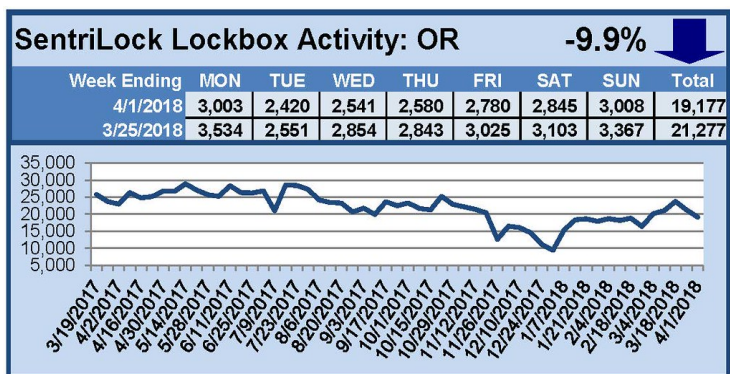

For a larger version of each chart, visit the RMLS™ photostream on Flickr.

SentriLock Lockbox Activity April 16-22, 2018

This Week's Lockbox Activity

For the week of April 16-22, 2018, these charts show the number of times RMLS™ subscribers opened SentriLock lockboxes in Oregon and Washington. Washington saw an increase in activity this week, as activity in Oregon decreased.

For a larger version of each chart, visit the RMLS™ photostream on Flickr.

SentriLock Lockbox Activity April 9-15, 2018

This Week's Lockbox Activity

For the week of April 9-15, 2018, these charts show the number of times RMLS™ subscribers opened SentriLock lockboxes in Oregon and Washington. Activity increased in both states again this week.

For a larger version of each chart, visit the RMLS™ photostream on Flickr.

SentriLock Lockbox Activity April 2-8, 2018

This Week's Lockbox Activity

For the week of April 2-8, 2018, these charts show the number of times RMLS™ subscribers opened SentriLock lockboxes in Oregon and Washington. Activity increased in both states this week.

For a larger version of each chart, visit the RMLS™ photostream on Flickr.

SentriLock Lockbox Activity

March 26-April 1, 2018

This Week's Lockbox Activity

For the week of March 26-April 1, 2018, these charts show the number of times RMLS™ subscribers opened SentriLock lockboxes in Oregon and Washington. Activity decreased in both Oregon and Washington this week.