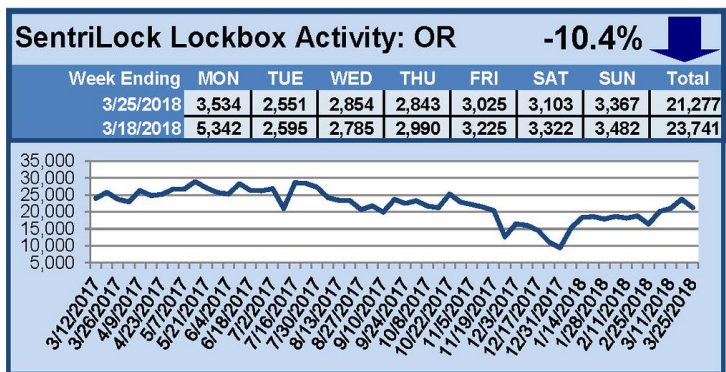

For a larger version of each chart, visit the RMLS™ photostream on Flickr.

SentriLock Lockbox Activity April 9-15, 2018

This Week's Lockbox Activity

For the week of April 9-15, 2018, these charts show the number of times RMLS™ subscribers opened SentriLock lockboxes in Oregon and Washington. Activity increased in both states again this week.

For a larger version of each chart, visit the RMLS™ photostream on Flickr.

SentriLock Lockbox Activity April 2-8, 2018

This Week's Lockbox Activity

For the week of April 2-8, 2018, these charts show the number of times RMLS™ subscribers opened SentriLock lockboxes in Oregon and Washington. Activity increased in both states this week.

For a larger version of each chart, visit the RMLS™ photostream on Flickr.

SentriLock Lockbox Activity

March 26-April 1, 2018

This Week's Lockbox Activity

For the week of March 26-April 1, 2018, these charts show the number of times RMLS™ subscribers opened SentriLock lockboxes in Oregon and Washington. Activity decreased in both Oregon and Washington this week.

For a larger version of each chart, visit the RMLS™ photostream on Flickr.

SentriLock Lockbox Activity

March 19-25, 2018

This Week's Lockbox Activity

For the week of March 19-25, 2018, these charts show the number of times RMLS™ subscribers opened SentriLock lockboxes in Oregon and Washington. Activity decreased in both Oregon and Washington this week.