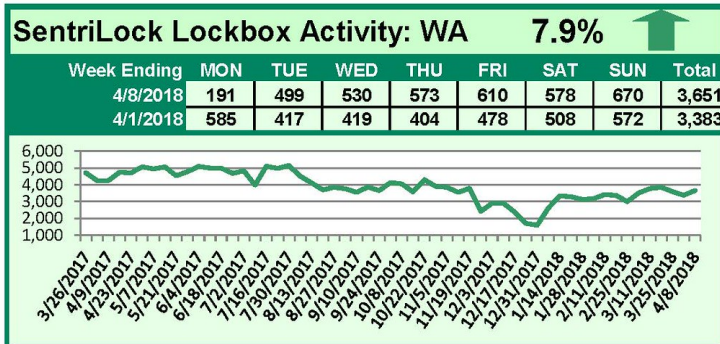

For a larger version of each chart, visit the RMLS™ photostream on Flickr.

SentriLock Lockbox Activity April 23-29, 2018

This Week's Lockbox Activity

For the week of April 23-29, 2018, these charts show the number of times RMLS™ subscribers opened SentriLock lockboxes in Oregon and Washington. Washington and Oregon both saw an increase in activity this week.

For a larger version of each chart, visit the RMLS™ photostream on Flickr.

SentriLock Lockbox Activity April 16-22, 2018

This Week's Lockbox Activity

For the week of April 16-22, 2018, these charts show the number of times RMLS™ subscribers opened SentriLock lockboxes in Oregon and Washington. Washington saw an increase in activity this week, as activity in Oregon decreased.

For a larger version of each chart, visit the RMLS™ photostream on Flickr.

SentriLock Lockbox Activity April 9-15, 2018

This Week's Lockbox Activity

For the week of April 9-15, 2018, these charts show the number of times RMLS™ subscribers opened SentriLock lockboxes in Oregon and Washington. Activity increased in both states again this week.

For a larger version of each chart, visit the RMLS™ photostream on Flickr.

SentriLock Lockbox Activity April 2-8, 2018

This Week's Lockbox Activity

For the week of April 2-8, 2018, these charts show the number of times RMLS™ subscribers opened SentriLock lockboxes in Oregon and Washington. Activity increased in both states this week.