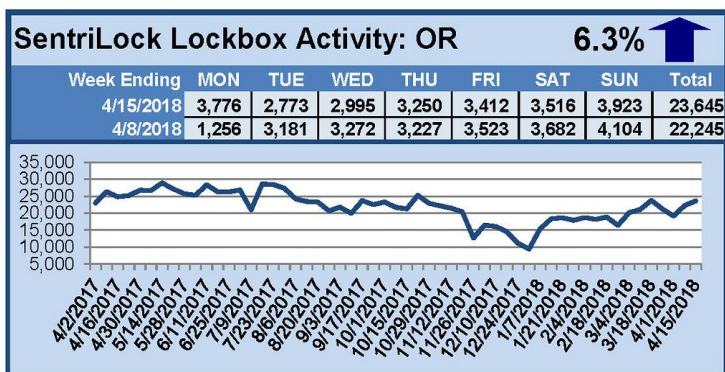

For a larger version of each chart, visit the RMLS™ photostream on Flickr.

SentriLock Lockbox Activity April 30-May 6, 2018

This Week's Lockbox Activity

For the week of April 30-May 6, 2018, these charts show the number of times RMLS™ subscribers opened SentriLock lockboxes in Oregon and Washington. Activity in Oregon increased this week as activity in Washington decreased slightly.

For a larger version of each chart, visit the RMLS™ photostream on Flickr.

SentriLock Lockbox Activity April 23-29, 2018

This Week's Lockbox Activity

For the week of April 23-29, 2018, these charts show the number of times RMLS™ subscribers opened SentriLock lockboxes in Oregon and Washington. Washington and Oregon both saw an increase in activity this week.

For a larger version of each chart, visit the RMLS™ photostream on Flickr.

SentriLock Lockbox Activity April 16-22, 2018

This Week's Lockbox Activity

For the week of April 16-22, 2018, these charts show the number of times RMLS™ subscribers opened SentriLock lockboxes in Oregon and Washington. Washington saw an increase in activity this week, as activity in Oregon decreased.

For a larger version of each chart, visit the RMLS™ photostream on Flickr.

SentriLock Lockbox Activity April 9-15, 2018

This Week's Lockbox Activity

For the week of April 9-15, 2018, these charts show the number of times RMLS™ subscribers opened SentriLock lockboxes in Oregon and Washington. Activity increased in both states again this week.