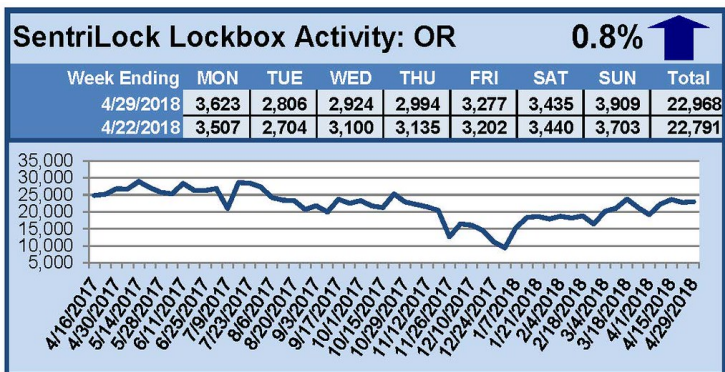

For a larger version of each chart, visit the RMLS™ photostream on Flickr.

SentriLock Lockbox Activity May 14-20, 2018

This Week's Lockbox Activity

For the week of May 14-20, 2018, these charts show the number of times RMLS™ subscribers opened SentriLock lockboxes in Oregon and Washington. Activity decreased in both Oregon and Washington this week.

For a larger version of each chart, visit the RMLS™ photostream on Flickr.

SentriLock Lockbox Activity

May 7-13, 2018

This Week's Lockbox Activity

For the week of May 7-13, 2018, these charts show the number of times RMLS™ subscribers opened SentriLock lockboxes in Oregon and Washington. Activity increased in both Oregon and Washington this week.

For a larger version of each chart, visit the RMLS™ photostream on Flickr.

SentriLock Lockbox Activity April 30-May 6, 2018

This Week's Lockbox Activity

For the week of April 30-May 6, 2018, these charts show the number of times RMLS™ subscribers opened SentriLock lockboxes in Oregon and Washington. Activity in Oregon increased this week as activity in Washington decreased slightly.

For a larger version of each chart, visit the RMLS™ photostream on Flickr.

SentriLock Lockbox Activity April 23-29, 2018

This Week's Lockbox Activity

For the week of April 23-29, 2018, these charts show the number of times RMLS™ subscribers opened SentriLock lockboxes in Oregon and Washington. Washington and Oregon both saw an increase in activity this week.