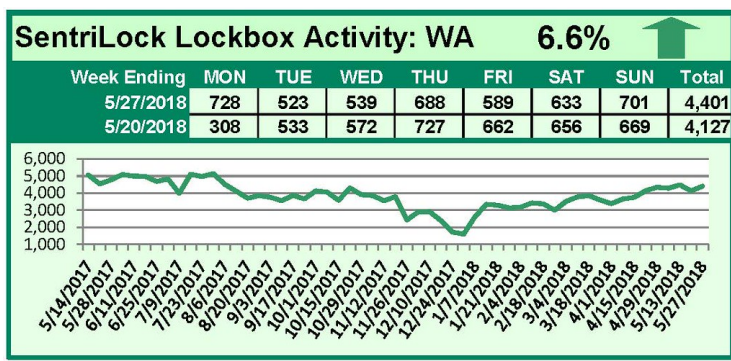

SentriLock Lockbox Activity May 21-27, 2018

This Week's Lockbox Activity

For the week of May 21-27, 2018, these charts show the number of times RMLS™ subscribers opened SentriLock lockboxes in Oregon and Washington. Activity increased in both Oregon and Washington this week.

For a larger version of each chart, visit the RMLS™ photostream on Flickr.

SentriLock Lockbox Activity May 14-20, 2018

This Week's Lockbox Activity

For the week of May 14-20, 2018, these charts show the number of times RMLS™ subscribers opened SentriLock lockboxes in Oregon and Washington. Activity decreased in both Oregon and Washington this week.

For a larger version of each chart, visit the RMLS™ photostream on Flickr.

SentriLock Lockbox Activity

May 7-13, 2018

This Week's Lockbox Activity

For the week of May 7-13, 2018, these charts show the number of times RMLS™ subscribers opened SentriLock lockboxes in Oregon and Washington. Activity increased in both Oregon and Washington this week.

For a larger version of each chart, visit the RMLS™ photostream on Flickr.

SentriLock Lockbox Activity April 30-May 6, 2018

This Week's Lockbox Activity

For the week of April 30-May 6, 2018, these charts show the number of times RMLS™ subscribers opened SentriLock lockboxes in Oregon and Washington. Activity in Oregon increased this week as activity in Washington decreased slightly.