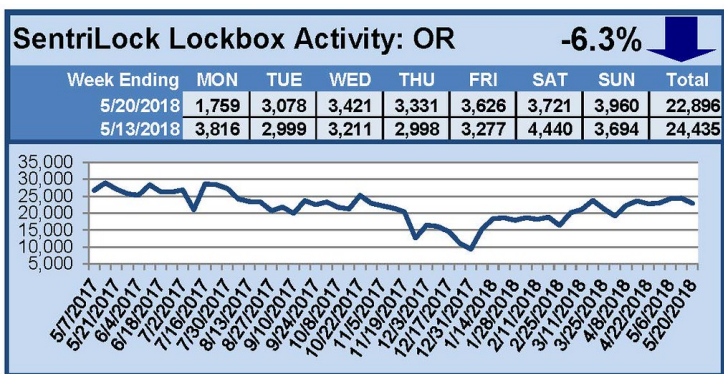

SentriLock Lockbox Activity May 21-27, 2018

This Week's Lockbox Activity

For the week of May 21-27, 2018, these charts show the number of times RMLS™ subscribers opened SentriLock lockboxes in Oregon and Washington. Activity increased in both Oregon and Washington this week.

For a larger version of each chart, visit the RMLS™ photostream on Flickr.

SentriLock Lockbox Activity May 14-20, 2018

This Week's Lockbox Activity

For the week of May 14-20, 2018, these charts show the number of times RMLS™ subscribers opened SentriLock lockboxes in Oregon and Washington. Activity decreased in both Oregon and Washington this week.

For a larger version of each chart, visit the RMLS™ photostream on Flickr.

SentriLock Lockbox Activity

May 7-13, 2018

This Week's Lockbox Activity

For the week of May 7-13, 2018, these charts show the number of times RMLS™ subscribers opened SentriLock lockboxes in Oregon and Washington. Activity increased in both Oregon and Washington this week.

For a larger version of each chart, visit the RMLS™ photostream on Flickr.

SentriLock Lockbox Activity April 30-May 6, 2018

This Week's Lockbox Activity

For the week of April 30-May 6, 2018, these charts show the number of times RMLS™ subscribers opened SentriLock lockboxes in Oregon and Washington. Activity in Oregon increased this week as activity in Washington decreased slightly.