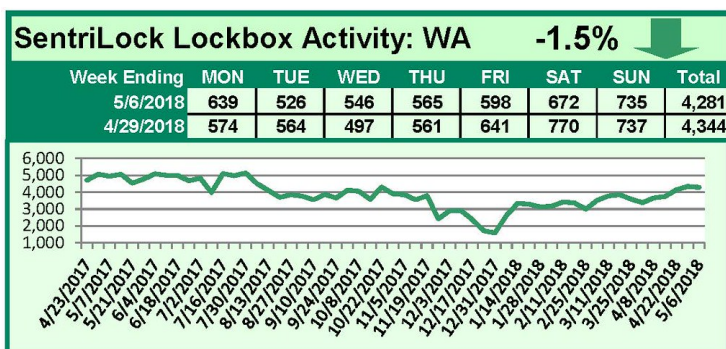

For a larger version of each chart, visit the RMLS™ photostream on Flickr.

SentriLock Lockbox Activity May 14-20, 2018

This Week's Lockbox Activity

For the week of May 14-20, 2018, these charts show the number of times RMLS™ subscribers opened SentriLock lockboxes in Oregon and Washington. Activity decreased in both Oregon and Washington this week.

For a larger version of each chart, visit the RMLS™ photostream on Flickr.

SentriLock Lockbox Activity

May 7-13, 2018

This Week's Lockbox Activity

For the week of May 7-13, 2018, these charts show the number of times RMLS™ subscribers opened SentriLock lockboxes in Oregon and Washington. Activity increased in both Oregon and Washington this week.

For a larger version of each chart, visit the RMLS™ photostream on Flickr.

SentriLock Lockbox Activity April 30-May 6, 2018

This Week's Lockbox Activity

For the week of April 30-May 6, 2018, these charts show the number of times RMLS™ subscribers opened SentriLock lockboxes in Oregon and Washington. Activity in Oregon increased this week as activity in Washington decreased slightly.

For a larger version of each chart, visit the RMLS™ photostream on Flickr.

SentriLock Lockbox Activity April 23-29, 2018

This Week's Lockbox Activity

For the week of April 23-29, 2018, these charts show the number of times RMLS™ subscribers opened SentriLock lockboxes in Oregon and Washington. Washington and Oregon both saw an increase in activity this week.