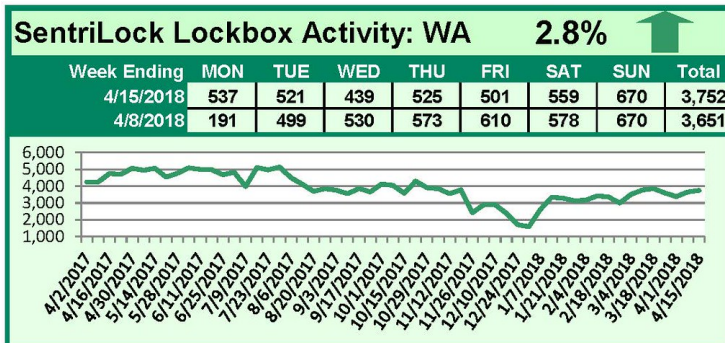

For a larger version of each chart, visit the RMLS™ photostream on Flickr.

SentriLock Lockbox Activity April 30-May 6, 2018

This Week's Lockbox Activity

For the week of April 30-May 6, 2018, these charts show the number of times RMLS™ subscribers opened SentriLock lockboxes in Oregon and Washington. Activity in Oregon increased this week as activity in Washington decreased slightly.

For a larger version of each chart, visit the RMLS™ photostream on Flickr.

SentriLock Lockbox Activity April 23-29, 2018

This Week's Lockbox Activity

For the week of April 23-29, 2018, these charts show the number of times RMLS™ subscribers opened SentriLock lockboxes in Oregon and Washington. Washington and Oregon both saw an increase in activity this week.

For a larger version of each chart, visit the RMLS™ photostream on Flickr.

SentriLock Lockbox Activity April 16-22, 2018

This Week's Lockbox Activity

For the week of April 16-22, 2018, these charts show the number of times RMLS™ subscribers opened SentriLock lockboxes in Oregon and Washington. Washington saw an increase in activity this week, as activity in Oregon decreased.

For a larger version of each chart, visit the RMLS™ photostream on Flickr.

SentriLock Lockbox Activity April 9-15, 2018

This Week's Lockbox Activity

For the week of April 9-15, 2018, these charts show the number of times RMLS™ subscribers opened SentriLock lockboxes in Oregon and Washington. Activity increased in both states again this week.