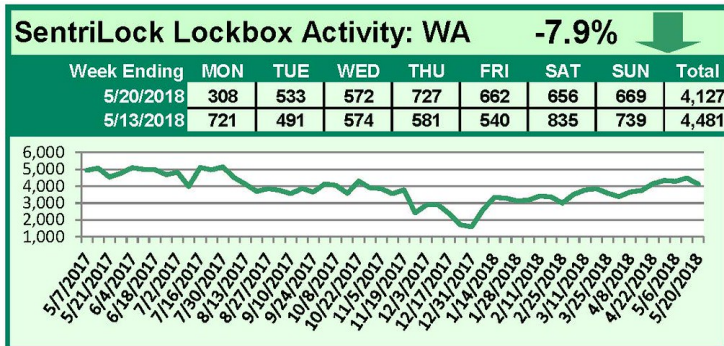

SentriLock Lockbox Activity May 21-27, 2018

This Week's Lockbox Activity

For the week of May 21-27, 2018, these charts show the number of times RMLS™ subscribers opened SentriLock lockboxes in Oregon and Washington. Activity increased in both Oregon and Washington this week.

For a larger version of each chart, visit the RMLS™ photostream on Flickr.

SentriLock Lockbox Activity May 14-20, 2018

This Week's Lockbox Activity

For the week of May 14-20, 2018, these charts show the number of times RMLS™ subscribers opened SentriLock lockboxes in Oregon and Washington. Activity decreased in both Oregon and Washington this week.

For a larger version of each chart, visit the RMLS™ photostream on Flickr.

SentriLock Lockbox Activity

May 7-13, 2018

This Week's Lockbox Activity

For the week of May 7-13, 2018, these charts show the number of times RMLS™ subscribers opened SentriLock lockboxes in Oregon and Washington. Activity increased in both Oregon and Washington this week.

For a larger version of each chart, visit the RMLS™ photostream on Flickr.

SentriLock Lockbox Activity April 30-May 6, 2018

This Week's Lockbox Activity

For the week of April 30-May 6, 2018, these charts show the number of times RMLS™ subscribers opened SentriLock lockboxes in Oregon and Washington. Activity in Oregon increased this week as activity in Washington decreased slightly.