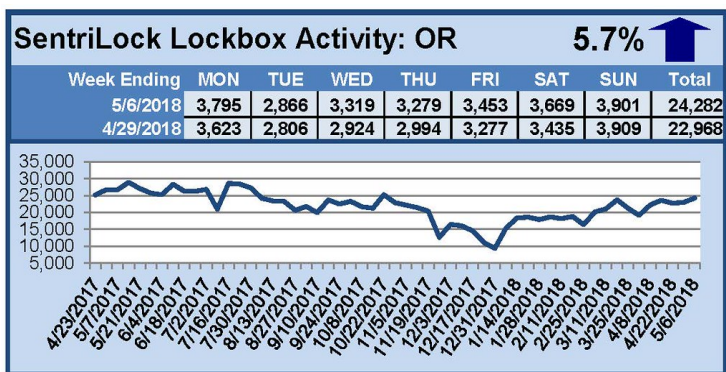

SentriLock Lockbox Activity May 21-27, 2018

This Week's Lockbox Activity

For the week of May 21-27, 2018, these charts show the number of times RMLS™ subscribers opened SentriLock lockboxes in Oregon and Washington. Activity increased in both Oregon and Washington this week.

For a larger version of each chart, visit the RMLS™ photostream on Flickr.

SentriLock Lockbox Activity May 14-20, 2018

This Week's Lockbox Activity

For the week of May 14-20, 2018, these charts show the number of times RMLS™ subscribers opened SentriLock lockboxes in Oregon and Washington. Activity decreased in both Oregon and Washington this week.

For a larger version of each chart, visit the RMLS™ photostream on Flickr.

SentriLock Lockbox Activity

May 7-13, 2018

This Week's Lockbox Activity

For the week of May 7-13, 2018, these charts show the number of times RMLS™ subscribers opened SentriLock lockboxes in Oregon and Washington. Activity increased in both Oregon and Washington this week.

For a larger version of each chart, visit the RMLS™ photostream on Flickr.

SentriLock Lockbox Activity April 30-May 6, 2018

This Week's Lockbox Activity

For the week of April 30-May 6, 2018, these charts show the number of times RMLS™ subscribers opened SentriLock lockboxes in Oregon and Washington. Activity in Oregon increased this week as activity in Washington decreased slightly.