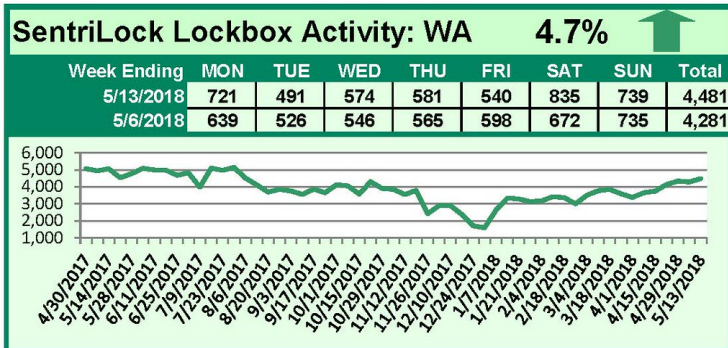

SentriLock Lockbox Activity May 21-27, 2018

This Week's Lockbox Activity

For the week of May 21-27, 2018, these charts show the number of times RMLS™ subscribers opened SentriLock lockboxes in Oregon and Washington. Activity increased in both Oregon and Washington this week.

For a larger version of each chart, visit the RMLS™ photostream on Flickr.

SentriLock Lockbox Activity May 14-20, 2018

This Week's Lockbox Activity

For the week of May 14-20, 2018, these charts show the number of times RMLS™ subscribers opened SentriLock lockboxes in Oregon and Washington. Activity decreased in both Oregon and Washington this week.

For a larger version of each chart, visit the RMLS™ photostream on Flickr.

SentriLock Lockbox Activity

May 7-13, 2018

This Week's Lockbox Activity

For the week of May 7-13, 2018, these charts show the number of times RMLS™ subscribers opened SentriLock lockboxes in Oregon and Washington. Activity increased in both Oregon and Washington this week.

For a larger version of each chart, visit the RMLS™ photostream on Flickr.

SentriLock Lockbox Activity April 30-May 6, 2018

This Week's Lockbox Activity

For the week of April 30-May 6, 2018, these charts show the number of times RMLS™ subscribers opened SentriLock lockboxes in Oregon and Washington. Activity in Oregon increased this week as activity in Washington decreased slightly.