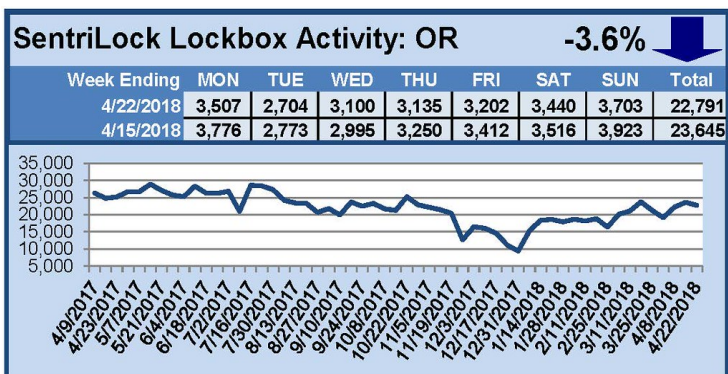

For a larger version of each chart, visit the RMLS™ photostream on Flickr.

SentriLock Lockbox Activity

May 7-13, 2018

This Week's Lockbox Activity

For the week of May 7-13, 2018, these charts show the number of times RMLS™ subscribers opened SentriLock lockboxes in Oregon and Washington. Activity increased in both Oregon and Washington this week.

For a larger version of each chart, visit the RMLS™ photostream on Flickr.

SentriLock Lockbox Activity April 30-May 6, 2018

This Week's Lockbox Activity

For the week of April 30-May 6, 2018, these charts show the number of times RMLS™ subscribers opened SentriLock lockboxes in Oregon and Washington. Activity in Oregon increased this week as activity in Washington decreased slightly.

For a larger version of each chart, visit the RMLS™ photostream on Flickr.

SentriLock Lockbox Activity April 23-29, 2018

This Week's Lockbox Activity

For the week of April 23-29, 2018, these charts show the number of times RMLS™ subscribers opened SentriLock lockboxes in Oregon and Washington. Washington and Oregon both saw an increase in activity this week.

For a larger version of each chart, visit the RMLS™ photostream on Flickr.

SentriLock Lockbox Activity April 16-22, 2018

This Week's Lockbox Activity

For the week of April 16-22, 2018, these charts show the number of times RMLS™ subscribers opened SentriLock lockboxes in Oregon and Washington. Washington saw an increase in activity this week, as activity in Oregon decreased.