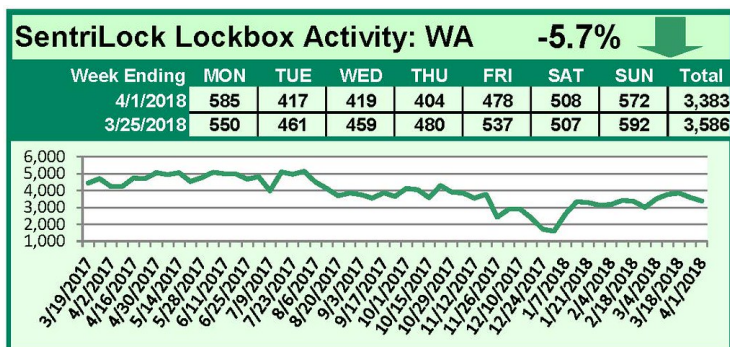

For a larger version of each chart, visit the RMLS™ photostream on Flickr.

SentriLock Lockbox Activity April 16-22, 2018

This Week's Lockbox Activity

For the week of April 16-22, 2018, these charts show the number of times RMLS™ subscribers opened SentriLock lockboxes in Oregon and Washington. Washington saw an increase in activity this week, as activity in Oregon decreased.

For a larger version of each chart, visit the RMLS™ photostream on Flickr.

SentriLock Lockbox Activity April 9-15, 2018

This Week's Lockbox Activity

For the week of April 9-15, 2018, these charts show the number of times RMLS™ subscribers opened SentriLock lockboxes in Oregon and Washington. Activity increased in both states again this week.

For a larger version of each chart, visit the RMLS™ photostream on Flickr.

SentriLock Lockbox Activity April 2-8, 2018

This Week's Lockbox Activity

For the week of April 2-8, 2018, these charts show the number of times RMLS™ subscribers opened SentriLock lockboxes in Oregon and Washington. Activity increased in both states this week.

For a larger version of each chart, visit the RMLS™ photostream on Flickr.

SentriLock Lockbox Activity

March 26-April 1, 2018

This Week's Lockbox Activity

For the week of March 26-April 1, 2018, these charts show the number of times RMLS™ subscribers opened SentriLock lockboxes in Oregon and Washington. Activity decreased in both Oregon and Washington this week.