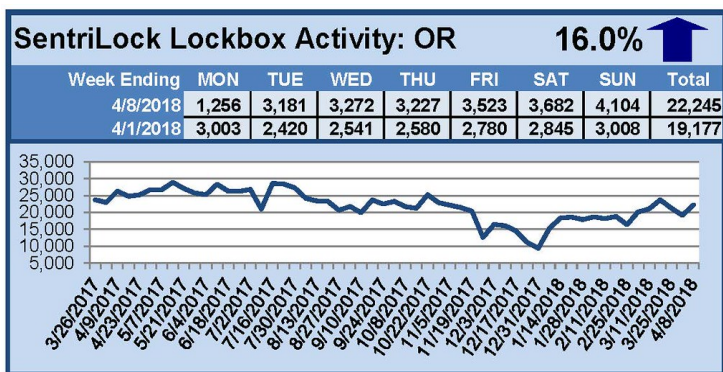

For a larger version of each chart, visit the RMLS™ photostream on Flickr.

SentriLock Lockbox Activity April 23-29, 2018

This Week's Lockbox Activity

For the week of April 23-29, 2018, these charts show the number of times RMLS™ subscribers opened SentriLock lockboxes in Oregon and Washington. Washington and Oregon both saw an increase in activity this week.

For a larger version of each chart, visit the RMLS™ photostream on Flickr.

SentriLock Lockbox Activity April 16-22, 2018

This Week's Lockbox Activity

For the week of April 16-22, 2018, these charts show the number of times RMLS™ subscribers opened SentriLock lockboxes in Oregon and Washington. Washington saw an increase in activity this week, as activity in Oregon decreased.

For a larger version of each chart, visit the RMLS™ photostream on Flickr.

SentriLock Lockbox Activity April 9-15, 2018

This Week's Lockbox Activity

For the week of April 9-15, 2018, these charts show the number of times RMLS™ subscribers opened SentriLock lockboxes in Oregon and Washington. Activity increased in both states again this week.

For a larger version of each chart, visit the RMLS™ photostream on Flickr.

SentriLock Lockbox Activity April 2-8, 2018

This Week's Lockbox Activity

For the week of April 2-8, 2018, these charts show the number of times RMLS™ subscribers opened SentriLock lockboxes in Oregon and Washington. Activity increased in both states this week.