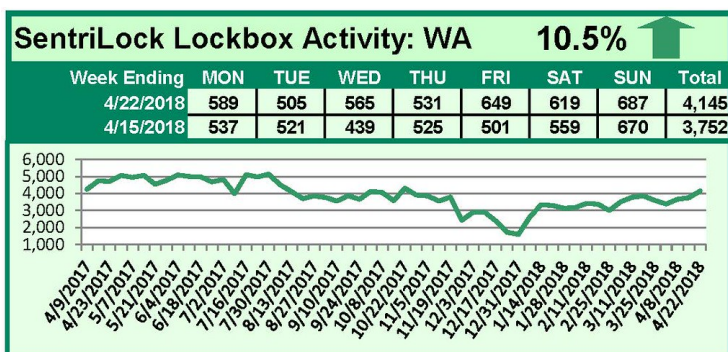

For a larger version of each chart, visit the RMLS™ photostream on Flickr.

SentriLock Lockbox Activity

May 7-13, 2018

This Week's Lockbox Activity

For the week of May 7-13, 2018, these charts show the number of times RMLS™ subscribers opened SentriLock lockboxes in Oregon and Washington. Activity increased in both Oregon and Washington this week.

For a larger version of each chart, visit the RMLS™ photostream on Flickr.

SentriLock Lockbox Activity April 30-May 6, 2018

This Week's Lockbox Activity

For the week of April 30-May 6, 2018, these charts show the number of times RMLS™ subscribers opened SentriLock lockboxes in Oregon and Washington. Activity in Oregon increased this week as activity in Washington decreased slightly.

For a larger version of each chart, visit the RMLS™ photostream on Flickr.

SentriLock Lockbox Activity April 23-29, 2018

This Week's Lockbox Activity

For the week of April 23-29, 2018, these charts show the number of times RMLS™ subscribers opened SentriLock lockboxes in Oregon and Washington. Washington and Oregon both saw an increase in activity this week.

For a larger version of each chart, visit the RMLS™ photostream on Flickr.

SentriLock Lockbox Activity April 16-22, 2018

This Week's Lockbox Activity

For the week of April 16-22, 2018, these charts show the number of times RMLS™ subscribers opened SentriLock lockboxes in Oregon and Washington. Washington saw an increase in activity this week, as activity in Oregon decreased.