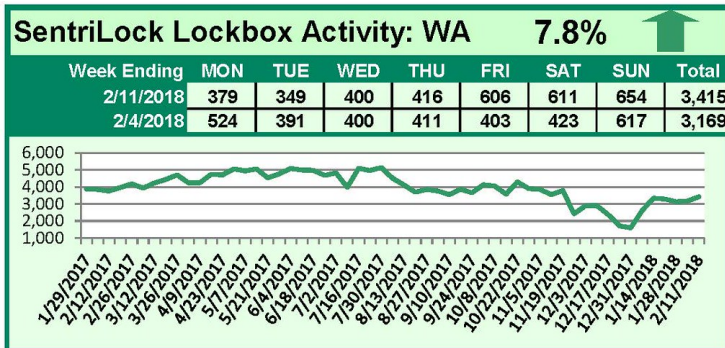

For a larger version of each chart, visit the RMLS™ photostream on Flickr.

SentriLock Lockbox Activity February 19-25, 2018

This Week's Lockbox Activity

For the week of February 19-25, 2018, these charts show the number of times RMLS™ subscribers opened SentriLock lockboxes in Oregon and Washington. Activity decreased in both Oregon and Washington this week.

For a larger version of each chart, visit the RMLS™ photostream on Flickr.

SentriLock Lockbox Activity February 12-18, 2018

This Week's Lockbox Activity

For the week of February 12-18, 2018, these charts show the number of times RMLS™ subscribers opened SentriLock lockboxes in Oregon and Washington. Activity increased in Oregon and decreased in Washington this week.

For a larger version of each chart, visit the RMLS™ photostream on Flickr.

SentriLock Lockbox Activity February 4-11, 2018

This Week's Lockbox Activity

For the week of February 4-11, 2018, these charts show the number of times RMLS™ subscribers opened SentriLock lockboxes in Oregon and Washington. Activity increased in Washington and decreased in Oregon this week.

For a larger version of each chart, visit the RMLS™ photostream on Flickr.

SentriLock Lockbox Activity January 29-February 4, 2018

This Week's Lockbox Activity

For the week of January 29-February 4, 2018, these charts show the number of times RMLS™ subscribers opened SentriLock lockboxes in Oregon and Washington. Activity rose in both states this week.