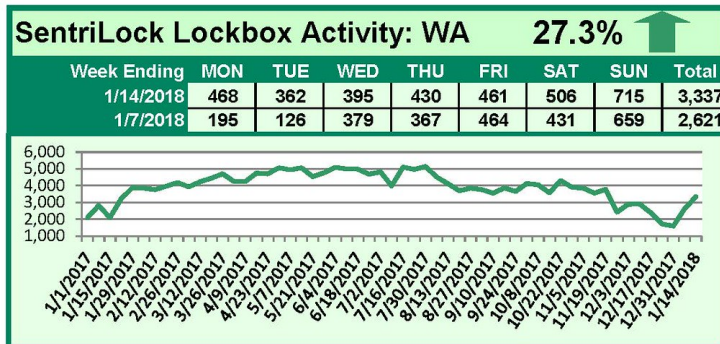

For a larger version of each chart, visit the RMLS™ photostream on Flickr.

SentriLock Lockbox Activity January 29-February 4, 2018

This Week's Lockbox Activity

For the week of January 29-February 4, 2018, these charts show the number of times RMLS™ subscribers opened SentriLock lockboxes in Oregon and Washington. Activity rose in both states this week.

For a larger version of each chart, visit the RMLS™ photostream on Flickr.

SentriLock Lockbox Activity January 22-28, 2018

This Week's Lockbox Activity

For the week of January 22-28, 2018, these charts show the number of times RMLS™ subscribers opened SentriLock lockboxes in Oregon and Washington. Washington and Oregon both saw a decrease in activity this week.

For a larger version of each chart, visit the RMLS™ photostream on Flickr.

SentriLock Lockbox Activity January 15-21, 2018

This Week's Lockbox Activity

For the week of January 15-21, 2018, these charts show the number of times RMLS™ subscribers opened SentriLock lockboxes in Oregon and Washington. Washington saw a decrease in activity this week, while activity rose in Oregon.

For a larger version of each chart, visit the RMLS™ photostream on Flickr.

SentriLock Lockbox Activity January 8-14, 2018

This Week's Lockbox Activity

For the week of January 8-14, 2018, these charts show the number of times RMLS™ subscribers opened SentriLock lockboxes in Oregon and Washington. Both Oregon and Washington saw an increase in activity this week.