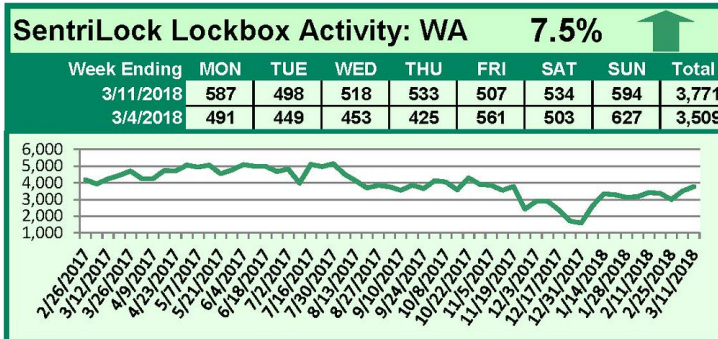

SentriLock Lockbox Activity

March 12-18, 2018

This Week's Lockbox Activity

For the week of March 12-18, 2018, these charts show the number of times RMLS™ subscribers opened SentriLock lockboxes in Oregon and Washington. Activity increased in both Oregon and Washington this week.

For a larger version of each chart, visit the RMLS™ photostream on Flickr.

SentriLock Lockbox Activity

March 5-11, 2018

This Week's Lockbox Activity

For the week of March 5-11, 2018, these charts show the number of times RMLS™ subscribers opened SentriLock lockboxes in Oregon and Washington. Activity increased in both Oregon and Washington this week.

For a larger version of each chart, visit the RMLS™ photostream on Flickr.

SentriLock Lockbox Activity February 26-March 4, 2018

This Week's Lockbox Activity

For the week of February 26-March 4, 2018, these charts show the number of times RMLS™ subscribers opened SentriLock lockboxes in Oregon and Washington. Activity increased in both Oregon and Washington this week.

For a larger version of each chart, visit the RMLS™ photostream on Flickr.

SentriLock Lockbox Activity February 19-25, 2018

This Week's Lockbox Activity

For the week of February 19-25, 2018, these charts show the number of times RMLS™ subscribers opened SentriLock lockboxes in Oregon and Washington. Activity decreased in both Oregon and Washington this week.