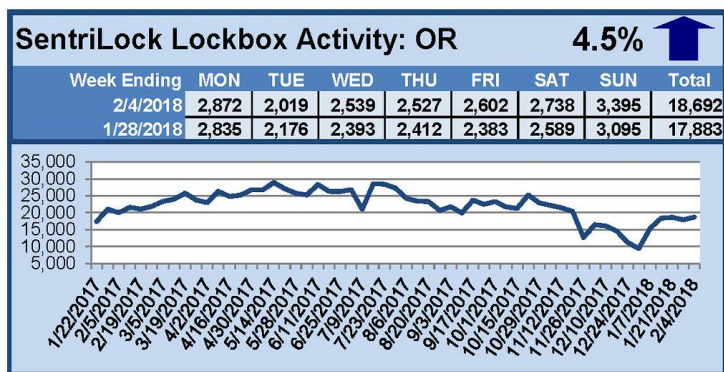

For a larger version of each chart, visit the RMLS™ photostream on Flickr.

SentriLock Lockbox Activity February 19-25, 2018

This Week's Lockbox Activity

For the week of February 19-25, 2018, these charts show the number of times RMLS™ subscribers opened SentriLock lockboxes in Oregon and Washington. Activity decreased in both Oregon and Washington this week.

For a larger version of each chart, visit the RMLS™ photostream on Flickr.

SentriLock Lockbox Activity February 12-18, 2018

This Week's Lockbox Activity

For the week of February 12-18, 2018, these charts show the number of times RMLS™ subscribers opened SentriLock lockboxes in Oregon and Washington. Activity increased in Oregon and decreased in Washington this week.

For a larger version of each chart, visit the RMLS™ photostream on Flickr.

SentriLock Lockbox Activity February 4-11, 2018

This Week's Lockbox Activity

For the week of February 4-11, 2018, these charts show the number of times RMLS™ subscribers opened SentriLock lockboxes in Oregon and Washington. Activity increased in Washington and decreased in Oregon this week.

For a larger version of each chart, visit the RMLS™ photostream on Flickr.

SentriLock Lockbox Activity January 29-February 4, 2018

This Week's Lockbox Activity

For the week of January 29-February 4, 2018, these charts show the number of times RMLS™ subscribers opened SentriLock lockboxes in Oregon and Washington. Activity rose in both states this week.