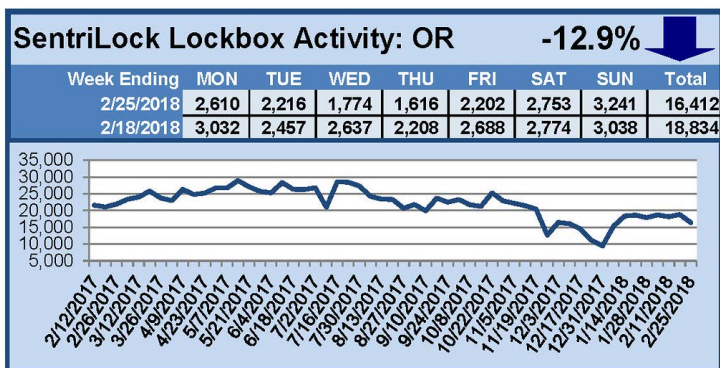

For a larger version of each chart, visit the RMLS™ photostream on Flickr.

SentriLock Lockbox Activity

March 5-11, 2018

This Week's Lockbox Activity

For the week of March 5-11, 2018, these charts show the number of times RMLS™ subscribers opened SentriLock lockboxes in Oregon and Washington. Activity increased in both Oregon and Washington this week.

For a larger version of each chart, visit the RMLS™ photostream on Flickr.

SentriLock Lockbox Activity February 26-March 4, 2018

This Week's Lockbox Activity

For the week of February 26-March 4, 2018, these charts show the number of times RMLS™ subscribers opened SentriLock lockboxes in Oregon and Washington. Activity increased in both Oregon and Washington this week.

For a larger version of each chart, visit the RMLS™ photostream on Flickr.

SentriLock Lockbox Activity February 19-25, 2018

This Week's Lockbox Activity

For the week of February 19-25, 2018, these charts show the number of times RMLS™ subscribers opened SentriLock lockboxes in Oregon and Washington. Activity decreased in both Oregon and Washington this week.

For a larger version of each chart, visit the RMLS™ photostream on Flickr.

SentriLock Lockbox Activity February 12-18, 2018

This Week's Lockbox Activity

For the week of February 12-18, 2018, these charts show the number of times RMLS™ subscribers opened SentriLock lockboxes in Oregon and Washington. Activity increased in Oregon and decreased in Washington this week.