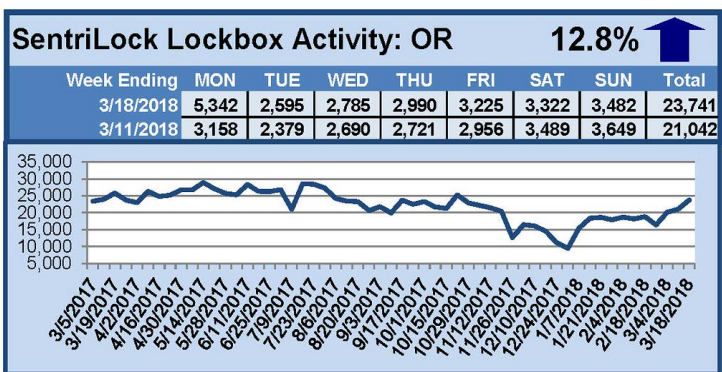

SentriLock Lockbox Activity

March 12-18, 2018

This Week's Lockbox Activity

For the week of March 12-18, 2018, these charts show the number of times RMLS™ subscribers opened SentriLock lockboxes in Oregon and Washington. Activity increased in both Oregon and Washington this week.

For a larger version of each chart, visit the RMLS™ photostream on Flickr.

SentriLock Lockbox Activity

March 5-11, 2018

This Week's Lockbox Activity

For the week of March 5-11, 2018, these charts show the number of times RMLS™ subscribers opened SentriLock lockboxes in Oregon and Washington. Activity increased in both Oregon and Washington this week.

For a larger version of each chart, visit the RMLS™ photostream on Flickr.

SentriLock Lockbox Activity February 26-March 4, 2018

This Week's Lockbox Activity

For the week of February 26-March 4, 2018, these charts show the number of times RMLS™ subscribers opened SentriLock lockboxes in Oregon and Washington. Activity increased in both Oregon and Washington this week.

For a larger version of each chart, visit the RMLS™ photostream on Flickr.

SentriLock Lockbox Activity February 19-25, 2018

This Week's Lockbox Activity

For the week of February 19-25, 2018, these charts show the number of times RMLS™ subscribers opened SentriLock lockboxes in Oregon and Washington. Activity decreased in both Oregon and Washington this week.