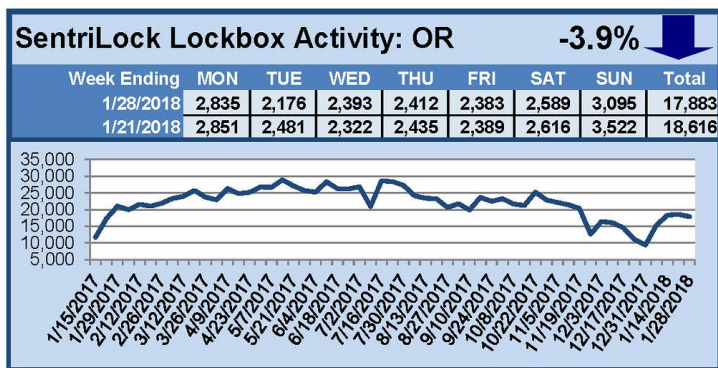

For a larger version of each chart, visit the RMLS™ photostream on Flickr.

SentriLock Lockbox Activity February 12-18, 2018

This Week's Lockbox Activity

For the week of February 12-18, 2018, these charts show the number of times RMLS™ subscribers opened SentriLock lockboxes in Oregon and Washington. Activity increased in Oregon and decreased in Washington this week.

For a larger version of each chart, visit the RMLS™ photostream on Flickr.

SentriLock Lockbox Activity February 4-11, 2018

This Week's Lockbox Activity

For the week of February 4-11, 2018, these charts show the number of times RMLS™ subscribers opened SentriLock lockboxes in Oregon and Washington. Activity increased in Washington and decreased in Oregon this week.

For a larger version of each chart, visit the RMLS™ photostream on Flickr.

SentriLock Lockbox Activity January 29-February 4, 2018

This Week's Lockbox Activity

For the week of January 29-February 4, 2018, these charts show the number of times RMLS™ subscribers opened SentriLock lockboxes in Oregon and Washington. Activity rose in both states this week.

For a larger version of each chart, visit the RMLS™ photostream on Flickr.

SentriLock Lockbox Activity January 22-28, 2018

This Week's Lockbox Activity

For the week of January 22-28, 2018, these charts show the number of times RMLS™ subscribers opened SentriLock lockboxes in Oregon and Washington. Washington and Oregon both saw a decrease in activity this week.