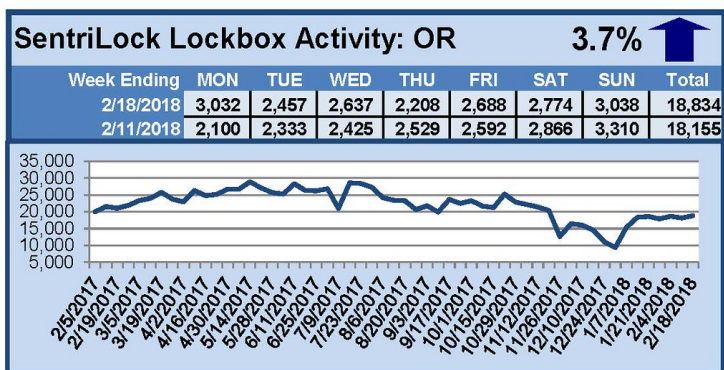

For a larger version of each chart, visit the RMLS™ photostream on Flickr.

SentriLock Lockbox Activity

March 5-11, 2018

This Week's Lockbox Activity

For the week of March 5-11, 2018, these charts show the number of times RMLS™ subscribers opened SentriLock lockboxes in Oregon and Washington. Activity increased in both Oregon and Washington this week.

For a larger version of each chart, visit the RMLS™ photostream on Flickr.

SentriLock Lockbox Activity February 26-March 4, 2018

This Week's Lockbox Activity

For the week of February 26-March 4, 2018, these charts show the number of times RMLS™ subscribers opened SentriLock lockboxes in Oregon and Washington. Activity increased in both Oregon and Washington this week.

For a larger version of each chart, visit the RMLS™ photostream on Flickr.

SentriLock Lockbox Activity February 19-25, 2018

This Week's Lockbox Activity

For the week of February 19-25, 2018, these charts show the number of times RMLS™ subscribers opened SentriLock lockboxes in Oregon and Washington. Activity decreased in both Oregon and Washington this week.

For a larger version of each chart, visit the RMLS™ photostream on Flickr.

SentriLock Lockbox Activity February 12-18, 2018

This Week's Lockbox Activity

For the week of February 12-18, 2018, these charts show the number of times RMLS™ subscribers opened SentriLock lockboxes in Oregon and Washington. Activity increased in Oregon and decreased in Washington this week.