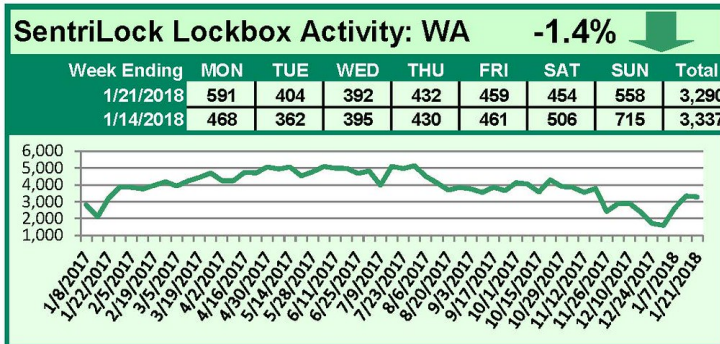

For a larger version of each chart, visit the RMLS™ photostream on Flickr.

SentriLock Lockbox Activity February 4-11, 2018

This Week's Lockbox Activity

For the week of February 4-11, 2018, these charts show the number of times RMLS™ subscribers opened SentriLock lockboxes in Oregon and Washington. Activity increased in Washington and decreased in Oregon this week.

For a larger version of each chart, visit the RMLS™ photostream on Flickr.

SentriLock Lockbox Activity January 29-February 4, 2018

This Week's Lockbox Activity

For the week of January 29-February 4, 2018, these charts show the number of times RMLS™ subscribers opened SentriLock lockboxes in Oregon and Washington. Activity rose in both states this week.

For a larger version of each chart, visit the RMLS™ photostream on Flickr.

SentriLock Lockbox Activity January 22-28, 2018

This Week's Lockbox Activity

For the week of January 22-28, 2018, these charts show the number of times RMLS™ subscribers opened SentriLock lockboxes in Oregon and Washington. Washington and Oregon both saw a decrease in activity this week.

For a larger version of each chart, visit the RMLS™ photostream on Flickr.

SentriLock Lockbox Activity January 15-21, 2018

This Week's Lockbox Activity

For the week of January 15-21, 2018, these charts show the number of times RMLS™ subscribers opened SentriLock lockboxes in Oregon and Washington. Washington saw a decrease in activity this week, while activity rose in Oregon.