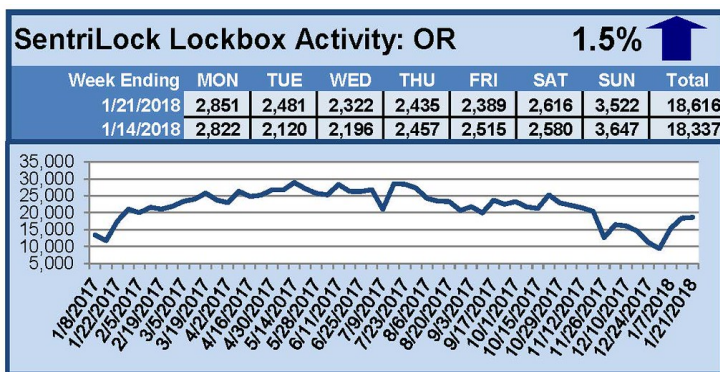

For a larger version of each chart, visit the RMLS™ photostream on Flickr.

SentriLock Lockbox Activity February 4-11, 2018

This Week's Lockbox Activity

For the week of February 4-11, 2018, these charts show the number of times RMLS™ subscribers opened SentriLock lockboxes in Oregon and Washington. Activity increased in Washington and decreased in Oregon this week.

For a larger version of each chart, visit the RMLS™ photostream on Flickr.

SentriLock Lockbox Activity January 29-February 4, 2018

This Week's Lockbox Activity

For the week of January 29-February 4, 2018, these charts show the number of times RMLS™ subscribers opened SentriLock lockboxes in Oregon and Washington. Activity rose in both states this week.

For a larger version of each chart, visit the RMLS™ photostream on Flickr.

SentriLock Lockbox Activity January 22-28, 2018

This Week's Lockbox Activity

For the week of January 22-28, 2018, these charts show the number of times RMLS™ subscribers opened SentriLock lockboxes in Oregon and Washington. Washington and Oregon both saw a decrease in activity this week.

For a larger version of each chart, visit the RMLS™ photostream on Flickr.

SentriLock Lockbox Activity January 15-21, 2018

This Week's Lockbox Activity

For the week of January 15-21, 2018, these charts show the number of times RMLS™ subscribers opened SentriLock lockboxes in Oregon and Washington. Washington saw a decrease in activity this week, while activity rose in Oregon.