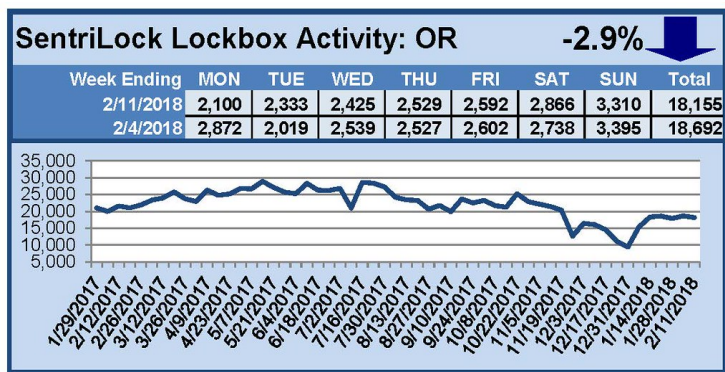

For a larger version of each chart, visit the RMLS™ photostream on Flickr.

SentriLock Lockbox Activity February 26-March 4, 2018

This Week's Lockbox Activity

For the week of February 26-March 4, 2018, these charts show the number of times RMLS™ subscribers opened SentriLock lockboxes in Oregon and Washington. Activity increased in both Oregon and Washington this week.

For a larger version of each chart, visit the RMLS™ photostream on Flickr.

SentriLock Lockbox Activity February 19-25, 2018

This Week's Lockbox Activity

For the week of February 19-25, 2018, these charts show the number of times RMLS™ subscribers opened SentriLock lockboxes in Oregon and Washington. Activity decreased in both Oregon and Washington this week.

For a larger version of each chart, visit the RMLS™ photostream on Flickr.

SentriLock Lockbox Activity February 12-18, 2018

This Week's Lockbox Activity

For the week of February 12-18, 2018, these charts show the number of times RMLS™ subscribers opened SentriLock lockboxes in Oregon and Washington. Activity increased in Oregon and decreased in Washington this week.

For a larger version of each chart, visit the RMLS™ photostream on Flickr.

SentriLock Lockbox Activity February 4-11, 2018

This Week's Lockbox Activity

For the week of February 4-11, 2018, these charts show the number of times RMLS™ subscribers opened SentriLock lockboxes in Oregon and Washington. Activity increased in Washington and decreased in Oregon this week.