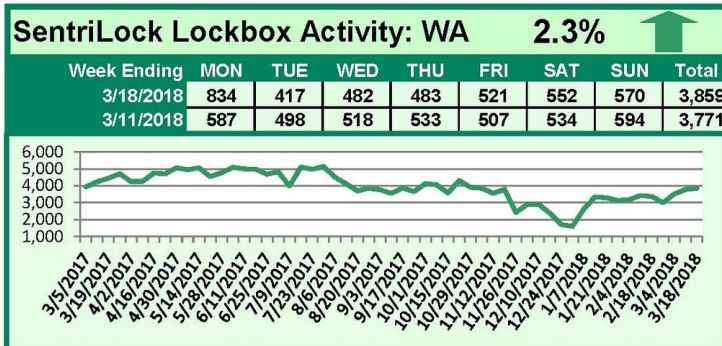

SentriLock Lockbox Activity

March 12-18, 2018

This Week's Lockbox Activity

For the week of March 12-18, 2018, these charts show the number of times RMLS™ subscribers opened SentriLock lockboxes in Oregon and Washington. Activity increased in both Oregon and Washington this week.

For a larger version of each chart, visit the RMLS™ photostream on Flickr.

SentriLock Lockbox Activity

March 5-11, 2018

This Week's Lockbox Activity

For the week of March 5-11, 2018, these charts show the number of times RMLS™ subscribers opened SentriLock lockboxes in Oregon and Washington. Activity increased in both Oregon and Washington this week.

For a larger version of each chart, visit the RMLS™ photostream on Flickr.

SentriLock Lockbox Activity February 26-March 4, 2018

This Week's Lockbox Activity

For the week of February 26-March 4, 2018, these charts show the number of times RMLS™ subscribers opened SentriLock lockboxes in Oregon and Washington. Activity increased in both Oregon and Washington this week.

For a larger version of each chart, visit the RMLS™ photostream on Flickr.

SentriLock Lockbox Activity February 19-25, 2018

This Week's Lockbox Activity

For the week of February 19-25, 2018, these charts show the number of times RMLS™ subscribers opened SentriLock lockboxes in Oregon and Washington. Activity decreased in both Oregon and Washington this week.