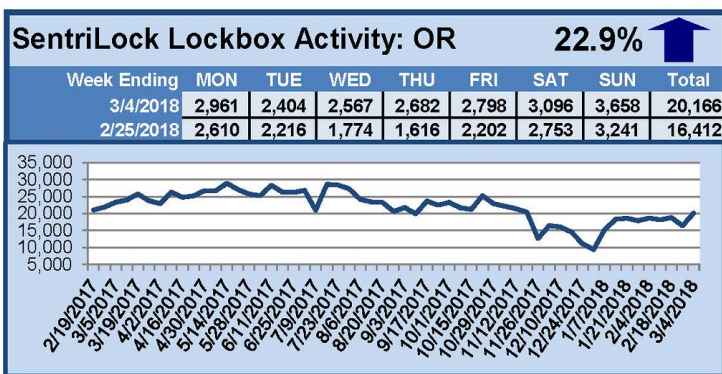

SentriLock Lockbox Activity

March 12-18, 2018

This Week's Lockbox Activity

For the week of March 12-18, 2018, these charts show the number of times RMLS™ subscribers opened SentriLock lockboxes in Oregon and Washington. Activity increased in both Oregon and Washington this week.

For a larger version of each chart, visit the RMLS™ photostream on Flickr.

SentriLock Lockbox Activity

March 5-11, 2018

This Week's Lockbox Activity

For the week of March 5-11, 2018, these charts show the number of times RMLS™ subscribers opened SentriLock lockboxes in Oregon and Washington. Activity increased in both Oregon and Washington this week.

For a larger version of each chart, visit the RMLS™ photostream on Flickr.

SentriLock Lockbox Activity February 26-March 4, 2018

This Week's Lockbox Activity

For the week of February 26-March 4, 2018, these charts show the number of times RMLS™ subscribers opened SentriLock lockboxes in Oregon and Washington. Activity increased in both Oregon and Washington this week.

For a larger version of each chart, visit the RMLS™ photostream on Flickr.

SentriLock Lockbox Activity February 19-25, 2018

This Week's Lockbox Activity

For the week of February 19-25, 2018, these charts show the number of times RMLS™ subscribers opened SentriLock lockboxes in Oregon and Washington. Activity decreased in both Oregon and Washington this week.