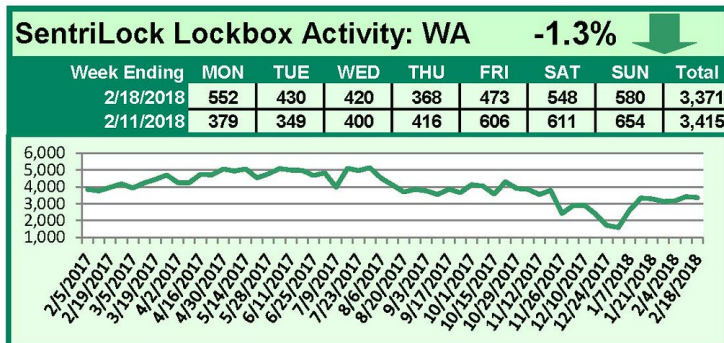

For a larger version of each chart, visit the RMLS™ photostream on Flickr.

SentriLock Lockbox Activity

March 5-11, 2018

This Week's Lockbox Activity

For the week of March 5-11, 2018, these charts show the number of times RMLS™ subscribers opened SentriLock lockboxes in Oregon and Washington. Activity increased in both Oregon and Washington this week.

For a larger version of each chart, visit the RMLS™ photostream on Flickr.

SentriLock Lockbox Activity February 26-March 4, 2018

This Week's Lockbox Activity

For the week of February 26-March 4, 2018, these charts show the number of times RMLS™ subscribers opened SentriLock lockboxes in Oregon and Washington. Activity increased in both Oregon and Washington this week.

For a larger version of each chart, visit the RMLS™ photostream on Flickr.

SentriLock Lockbox Activity February 19-25, 2018

This Week's Lockbox Activity

For the week of February 19-25, 2018, these charts show the number of times RMLS™ subscribers opened SentriLock lockboxes in Oregon and Washington. Activity decreased in both Oregon and Washington this week.

For a larger version of each chart, visit the RMLS™ photostream on Flickr.

SentriLock Lockbox Activity February 12-18, 2018

This Week's Lockbox Activity

For the week of February 12-18, 2018, these charts show the number of times RMLS™ subscribers opened SentriLock lockboxes in Oregon and Washington. Activity increased in Oregon and decreased in Washington this week.