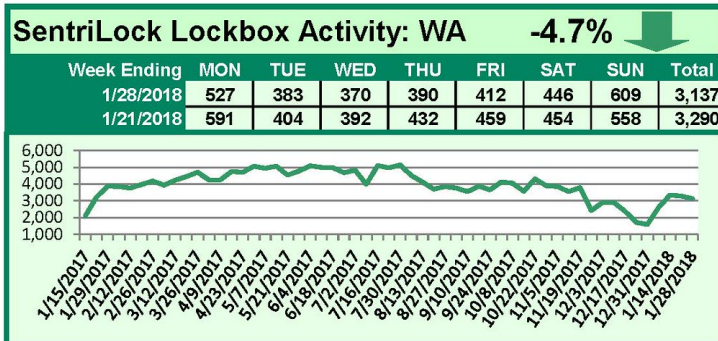

For a larger version of each chart, visit the RMLS™ photostream on Flickr.

SentriLock Lockbox Activity February 12-18, 2018

This Week's Lockbox Activity

For the week of February 12-18, 2018, these charts show the number of times RMLS™ subscribers opened SentriLock lockboxes in Oregon and Washington. Activity increased in Oregon and decreased in Washington this week.

For a larger version of each chart, visit the RMLS™ photostream on Flickr.

SentriLock Lockbox Activity February 4-11, 2018

This Week's Lockbox Activity

For the week of February 4-11, 2018, these charts show the number of times RMLS™ subscribers opened SentriLock lockboxes in Oregon and Washington. Activity increased in Washington and decreased in Oregon this week.

For a larger version of each chart, visit the RMLS™ photostream on Flickr.

SentriLock Lockbox Activity January 29-February 4, 2018

This Week's Lockbox Activity

For the week of January 29-February 4, 2018, these charts show the number of times RMLS™ subscribers opened SentriLock lockboxes in Oregon and Washington. Activity rose in both states this week.

For a larger version of each chart, visit the RMLS™ photostream on Flickr.

SentriLock Lockbox Activity January 22-28, 2018

This Week's Lockbox Activity

For the week of January 22-28, 2018, these charts show the number of times RMLS™ subscribers opened SentriLock lockboxes in Oregon and Washington. Washington and Oregon both saw a decrease in activity this week.