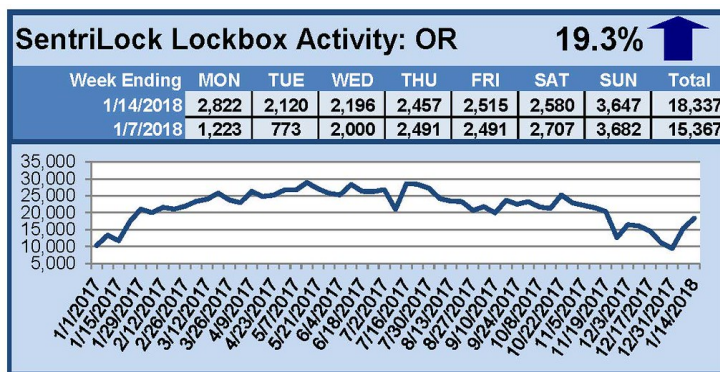

For a larger version of each chart, visit the RMLS™ photostream on Flickr.

SentriLock Lockbox Activity January 29-February 4, 2018

This Week's Lockbox Activity

For the week of January 29-February 4, 2018, these charts show the number of times RMLS™ subscribers opened SentriLock lockboxes in Oregon and Washington. Activity rose in both states this week.

For a larger version of each chart, visit the RMLS™ photostream on Flickr.

SentriLock Lockbox Activity January 22-28, 2018

This Week's Lockbox Activity

For the week of January 22-28, 2018, these charts show the number of times RMLS™ subscribers opened SentriLock lockboxes in Oregon and Washington. Washington and Oregon both saw a decrease in activity this week.

For a larger version of each chart, visit the RMLS™ photostream on Flickr.

SentriLock Lockbox Activity January 15-21, 2018

This Week's Lockbox Activity

For the week of January 15-21, 2018, these charts show the number of times RMLS™ subscribers opened SentriLock lockboxes in Oregon and Washington. Washington saw a decrease in activity this week, while activity rose in Oregon.

For a larger version of each chart, visit the RMLS™ photostream on Flickr.

SentriLock Lockbox Activity January 8-14, 2018

This Week's Lockbox Activity

For the week of January 8-14, 2018, these charts show the number of times RMLS™ subscribers opened SentriLock lockboxes in Oregon and Washington. Both Oregon and Washington saw an increase in activity this week.