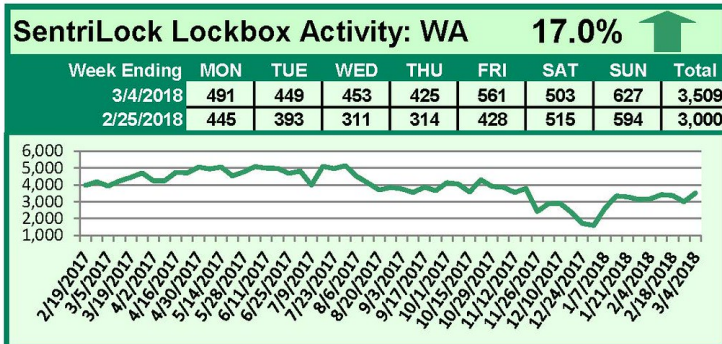

SentriLock Lockbox Activity

March 12-18, 2018

This Week's Lockbox Activity

For the week of March 12-18, 2018, these charts show the number of times RMLS™ subscribers opened SentriLock lockboxes in Oregon and Washington. Activity increased in both Oregon and Washington this week.

For a larger version of each chart, visit the RMLS™ photostream on Flickr.

SentriLock Lockbox Activity

March 5-11, 2018

This Week's Lockbox Activity

For the week of March 5-11, 2018, these charts show the number of times RMLS™ subscribers opened SentriLock lockboxes in Oregon and Washington. Activity increased in both Oregon and Washington this week.

For a larger version of each chart, visit the RMLS™ photostream on Flickr.

SentriLock Lockbox Activity February 26-March 4, 2018

This Week's Lockbox Activity

For the week of February 26-March 4, 2018, these charts show the number of times RMLS™ subscribers opened SentriLock lockboxes in Oregon and Washington. Activity increased in both Oregon and Washington this week.

For a larger version of each chart, visit the RMLS™ photostream on Flickr.

SentriLock Lockbox Activity February 19-25, 2018

This Week's Lockbox Activity

For the week of February 19-25, 2018, these charts show the number of times RMLS™ subscribers opened SentriLock lockboxes in Oregon and Washington. Activity decreased in both Oregon and Washington this week.