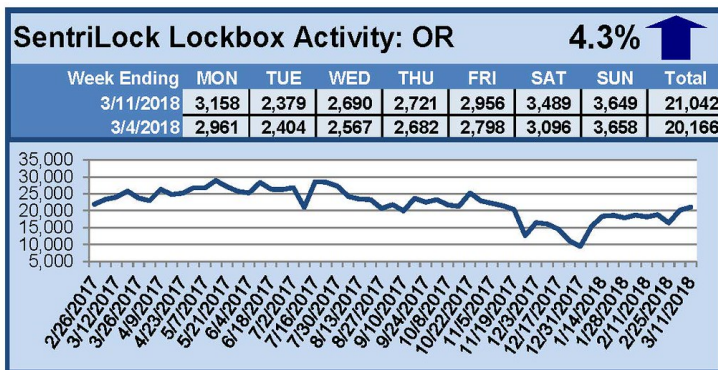

SentriLock Lockbox Activity

March 12-18, 2018

This Week's Lockbox Activity

For the week of March 12-18, 2018, these charts show the number of times RMLS™ subscribers opened SentriLock lockboxes in Oregon and Washington. Activity increased in both Oregon and Washington this week.

For a larger version of each chart, visit the RMLS™ photostream on Flickr.

SentriLock Lockbox Activity

March 5-11, 2018

This Week's Lockbox Activity

For the week of March 5-11, 2018, these charts show the number of times RMLS™ subscribers opened SentriLock lockboxes in Oregon and Washington. Activity increased in both Oregon and Washington this week.

For a larger version of each chart, visit the RMLS™ photostream on Flickr.

SentriLock Lockbox Activity February 26-March 4, 2018

This Week's Lockbox Activity

For the week of February 26-March 4, 2018, these charts show the number of times RMLS™ subscribers opened SentriLock lockboxes in Oregon and Washington. Activity increased in both Oregon and Washington this week.

For a larger version of each chart, visit the RMLS™ photostream on Flickr.

SentriLock Lockbox Activity February 19-25, 2018

This Week's Lockbox Activity

For the week of February 19-25, 2018, these charts show the number of times RMLS™ subscribers opened SentriLock lockboxes in Oregon and Washington. Activity decreased in both Oregon and Washington this week.