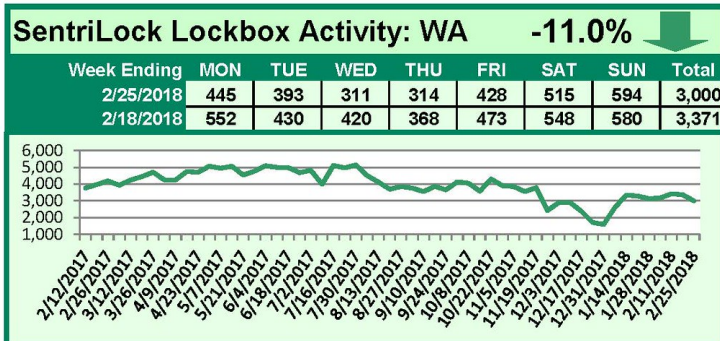

For a larger version of each chart, visit the RMLS™ photostream on Flickr.

SentriLock Lockbox Activity

March 5-11, 2018

This Week's Lockbox Activity

For the week of March 5-11, 2018, these charts show the number of times RMLS™ subscribers opened SentriLock lockboxes in Oregon and Washington. Activity increased in both Oregon and Washington this week.

For a larger version of each chart, visit the RMLS™ photostream on Flickr.

SentriLock Lockbox Activity February 26-March 4, 2018

This Week's Lockbox Activity

For the week of February 26-March 4, 2018, these charts show the number of times RMLS™ subscribers opened SentriLock lockboxes in Oregon and Washington. Activity increased in both Oregon and Washington this week.

For a larger version of each chart, visit the RMLS™ photostream on Flickr.

SentriLock Lockbox Activity February 19-25, 2018

This Week's Lockbox Activity

For the week of February 19-25, 2018, these charts show the number of times RMLS™ subscribers opened SentriLock lockboxes in Oregon and Washington. Activity decreased in both Oregon and Washington this week.

For a larger version of each chart, visit the RMLS™ photostream on Flickr.

SentriLock Lockbox Activity February 12-18, 2018

This Week's Lockbox Activity

For the week of February 12-18, 2018, these charts show the number of times RMLS™ subscribers opened SentriLock lockboxes in Oregon and Washington. Activity increased in Oregon and decreased in Washington this week.