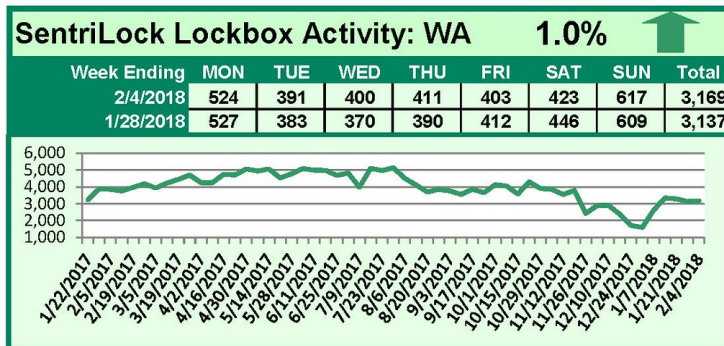

For a larger version of each chart, visit the RMLS™ photostream on Flickr.

SentriLock Lockbox Activity February 19-25, 2018

This Week's Lockbox Activity

For the week of February 19-25, 2018, these charts show the number of times RMLS™ subscribers opened SentriLock lockboxes in Oregon and Washington. Activity decreased in both Oregon and Washington this week.

For a larger version of each chart, visit the RMLS™ photostream on Flickr.

SentriLock Lockbox Activity February 12-18, 2018

This Week's Lockbox Activity

For the week of February 12-18, 2018, these charts show the number of times RMLS™ subscribers opened SentriLock lockboxes in Oregon and Washington. Activity increased in Oregon and decreased in Washington this week.

For a larger version of each chart, visit the RMLS™ photostream on Flickr.

SentriLock Lockbox Activity February 4-11, 2018

This Week's Lockbox Activity

For the week of February 4-11, 2018, these charts show the number of times RMLS™ subscribers opened SentriLock lockboxes in Oregon and Washington. Activity increased in Washington and decreased in Oregon this week.

For a larger version of each chart, visit the RMLS™ photostream on Flickr.

SentriLock Lockbox Activity January 29-February 4, 2018

This Week's Lockbox Activity

For the week of January 29-February 4, 2018, these charts show the number of times RMLS™ subscribers opened SentriLock lockboxes in Oregon and Washington. Activity rose in both states this week.