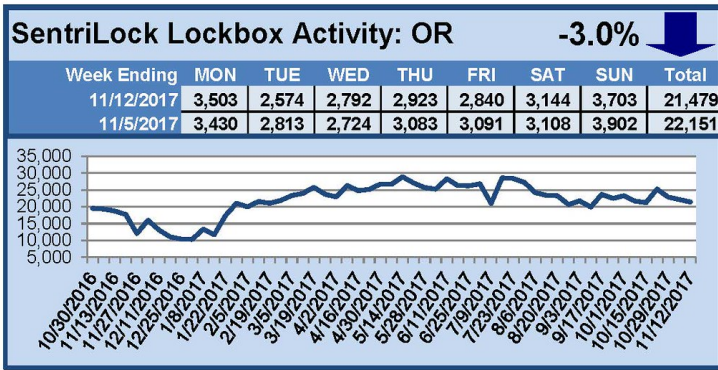

This Week's Lockbox Activity

For the week of November 6-12, 2017, these charts show the number of times RMLS™ subscribers opened SentriLock lockboxes in Oregon and Washington. Activity decreased in both Oregon and Washington this week.

For a larger version of each chart, visit the RMLS™ photostream on Flickr.