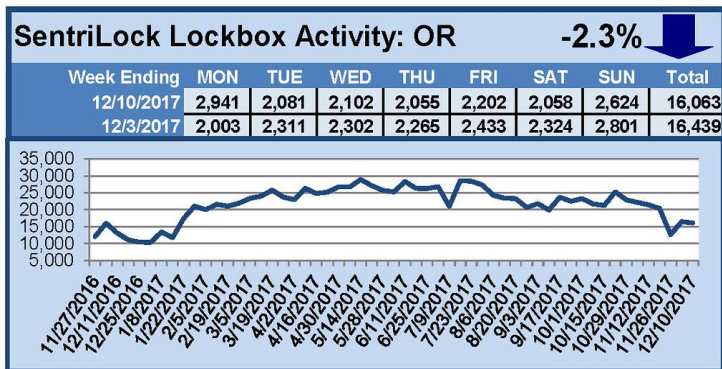

This Week's Lockbox Activity

For the week of December 4-10, 2017, these charts show the number of times RMLS™ subscribers opened SentriLock lockboxes in Oregon and Washington. Activity in Washington saw a slight increase while activity in Oregon decreased this week.

For a larger version of each chart, visit the RMLS™ photostream on Flickr.

SentriLock Lockbox Activity November 27-December 3, 2017