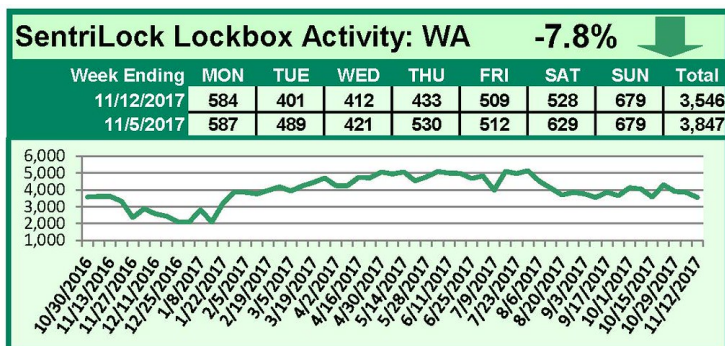

SentriLock Lockbox Activity November 6-12, 2017