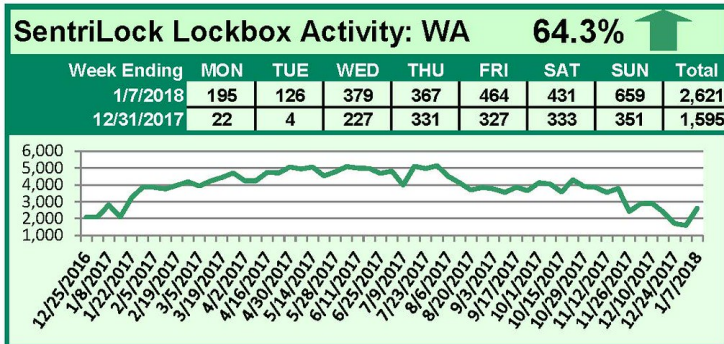

# SentriLock Lockbox Activity January 1-7, 2018

## This Week's Lockbox Activity

For the week of January 1-7, 2018, these charts show the number of times RMLS™ subscribers opened SentriLock lockboxes in Oregon and Washington. An increase in activity was seen in both Oregon and Washington this week.