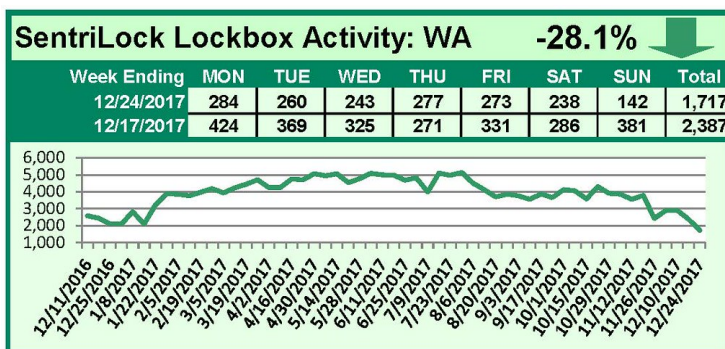

Unique visits: 961,958

Total listing views: 1,498,074

Social Media

RMLS™ followers on Facebook (December 31st): 3,809

RMLS™ followers on Twitter (December 31st): 2,946

RMLS™ regularly compiles plenty of other numbers as well! In addition to publishing Market Action each month, we have statistical summaries available on RMLSweb with information dating back several years.

We love numbers here at RMLS™, and hope you find this data as fun and interesting as we do.

SentriLock Lockbox Activity December 18-24, 2017