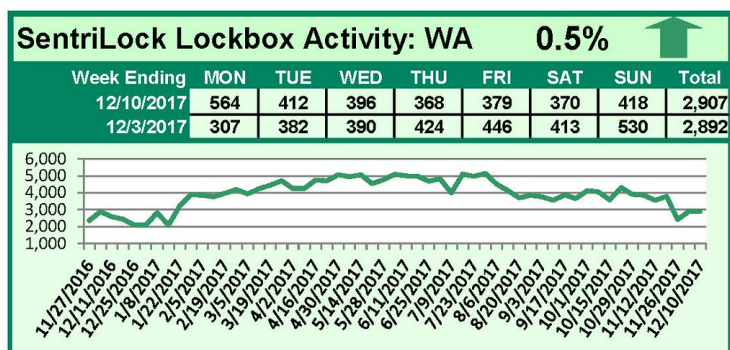

SentriLock Lockbox Activity December 4-10, 2017