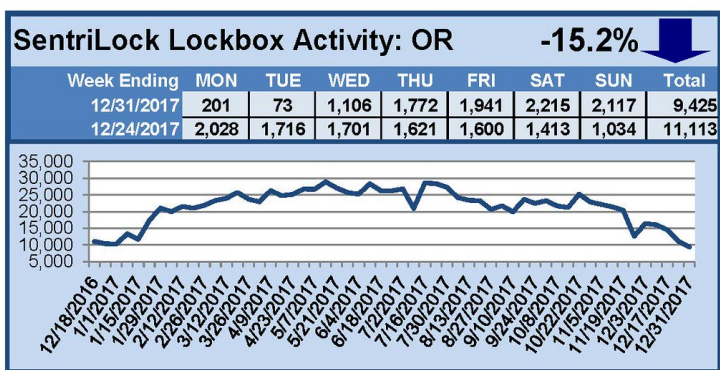

SentriLock Lockbox Activity December 25-31, 2017

This Week's Lockbox Activity

For the week of December 25-31, 2017, these charts show the number of times RMLS™ subscribers opened SentriLock lockboxes in Oregon and Washington. Oregon and Washington both saw a decrease in activity this week.

For a larger version of each chart, visit the RMLS™ photostream on Flickr.