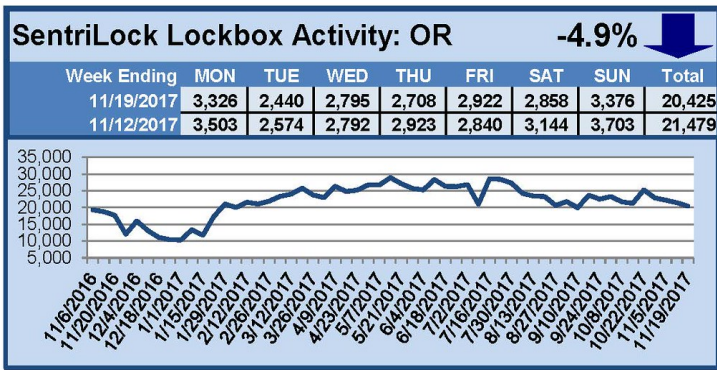

This Week's Lockbox Activity

For the week of November 13-19, 2017, these charts show the number of times RMLS™ subscribers opened SentriLock lockboxes in Oregon and Washington. Activity increased in Washington and decreased in Oregon this week.

For a larger version of each chart, visit the RMLS™ photostream on Flickr.

SentriLock Lockbox Activity November 6-12, 2017