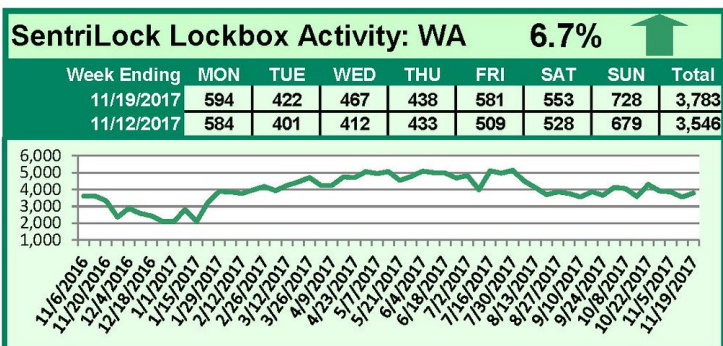

SentriLock Lockbox Activity November 13-19, 2017