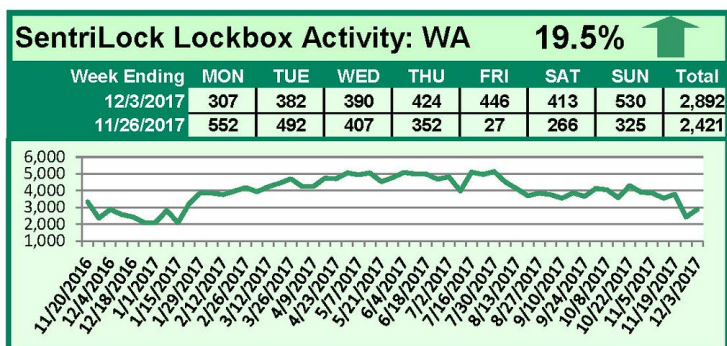

SentriLock Lockbox Activity November 27-December 3, 2017