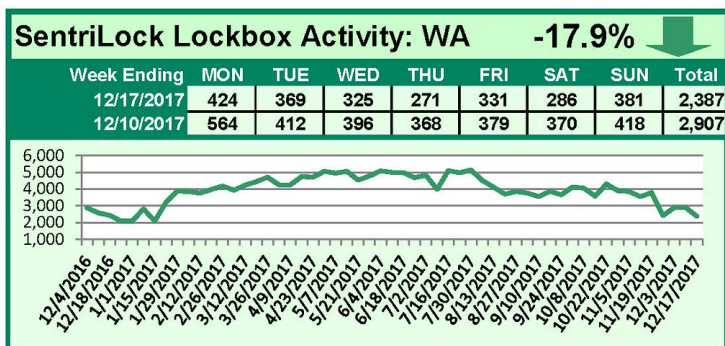

SentriLock Lockbox Activity December 11-17, 2017