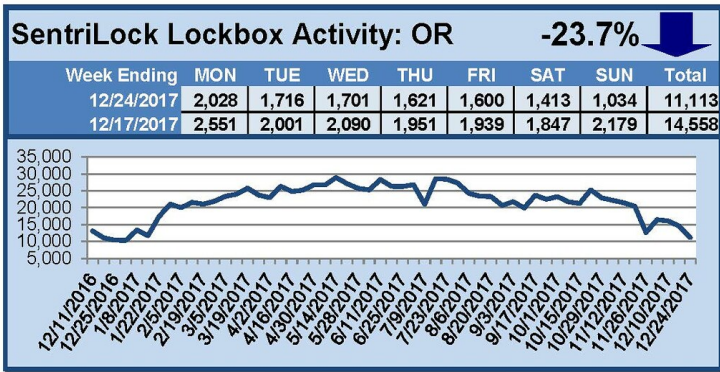

This Week's Lockbox Activity

For the week of December 18-24, 2017, these charts show the number of times RMLS™ subscribers opened SentriLock lockboxes in Oregon and Washington. Oregon and Washington both saw a decrease in activity this week.

For a larger version of each chart, visit the RMLS™ photostream on Flickr.

SentriLock Lockbox Activity December 11-17, 2017