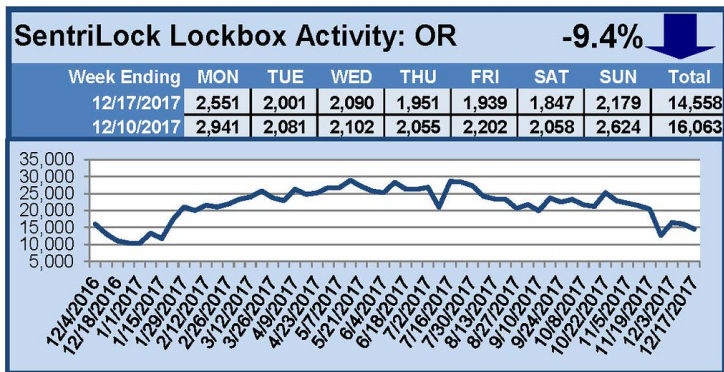

This Week's Lockbox Activity

For the week of December 11-17, 2017, these charts show the number of times RMLS™ subscribers opened SentriLock lockboxes in Oregon and Washington. Both states both saw a decrease in activity this week.

For a larger version of each chart, visit the RMLS™ photostream on Flickr.

SentriLock Lockbox Activity December 4-10, 2017