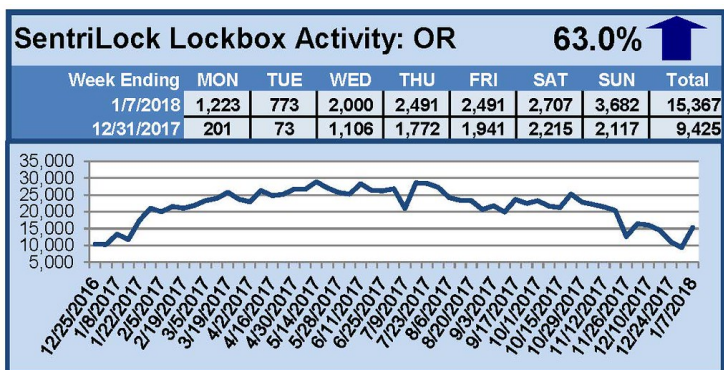

# SentriLock Lockbox Activity January 1-7, 2018

## This Week's Lockbox Activity

For the week of January 1-7, 2018, these charts show the number of times RMLS™ subscribers opened SentriLock lockboxes in Oregon and Washington. An increase in activity was seen in both Oregon and Washington this week.