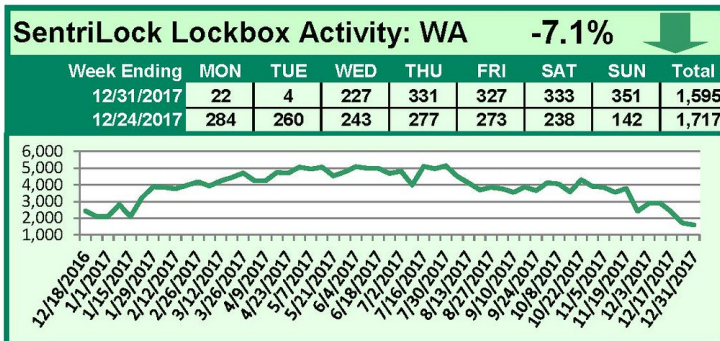

SentriLock Lockbox Activity December 25-31, 2017

This Week's Lockbox Activity

For the week of December 25-31, 2017, these charts show the number of times RMLS™ subscribers opened SentriLock lockboxes in Oregon and Washington. Oregon and Washington both saw a decrease in activity this week.

For a larger version of each chart, visit the RMLS™ photostream on Flickr.