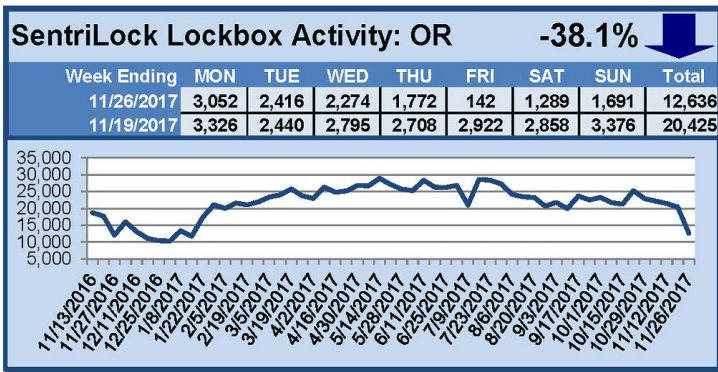

This Week's Lockbox Activity

For the week of November 20-26, 2017, these charts show the number of times RMLS™ subscribers opened SentriLock lockboxes in Oregon and Washington. Activity decreased in both Oregon and Washington this week.

For a larger version of each chart, visit the RMLS™ photostream on Flickr.

SentriLock Lockbox Activity November 13-19, 2017