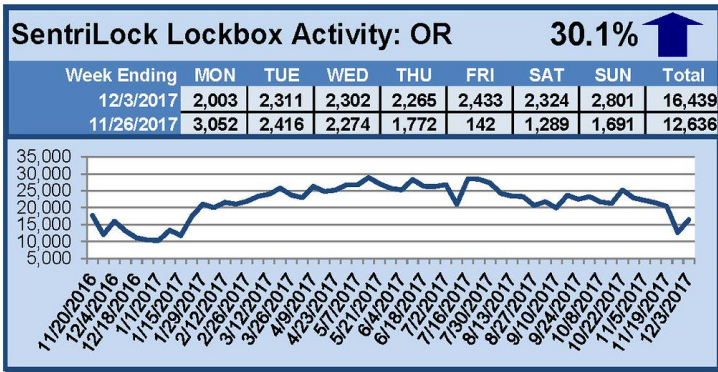

This Week's Lockbox Activity

For the week of November 27-December 3, 2017, these charts show the number of times RMLS™ subscribers opened SentriLock lockboxes in Oregon and Washington. Both Oregon and Washington saw an increase in activity this week.

For a larger version of each chart, visit the RMLS™ photostream on Flickr.

SentriLock Lockbox Activity November 20-26, 2017