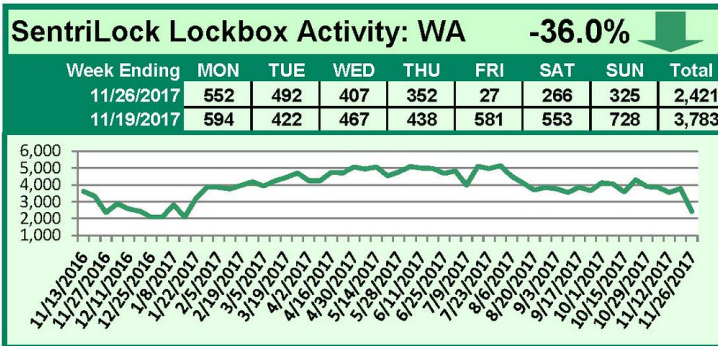

SentriLock Lockbox Activity November 20-26, 2017