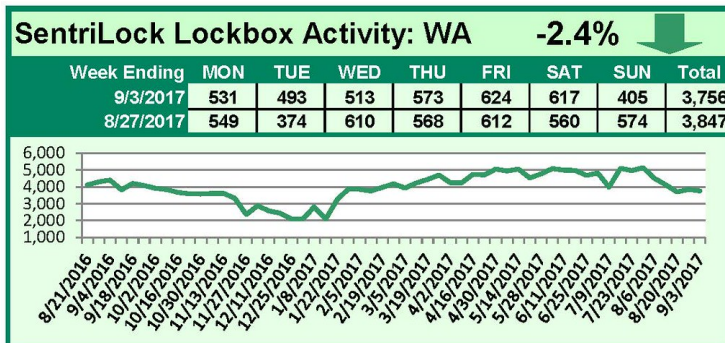

SentriLock Lockbox Activity August 28-September 3, 2017

This Week's Lockbox Activity

For the week of August 28-September 3, 2017, these charts show the number of times RMLS™ subscribers opened SentriLock lockboxes in Oregon and Washington. Activity increased in Oregon this week while decreasing in Washington.

For a larger version of each chart, visit the RMLS™ photostream on Flickr.

SentriLock Lockbox Activity August 21-27, 2017

This Week's Lockbox Activity

For the week of August 21-27, 2017, these charts show the number of times RMLS™ subscribers opened SentriLock lockboxes in Oregon and Washington. Washington saw an increase in activity this week, while activity decreased in Oregon.

For a larger version of each chart, visit the RMLS™ photostream on Flickr.

SentriLock Lockbox Activity August 14-20, 2017

This Week's Lockbox Activity

For the week of August 14-20, 2017, these charts show the number of times RMLS™ subscribers opened SentriLock lockboxes in Oregon and Washington. Activity decreased in both Oregon and Washington again this week.

For a larger version of each chart, visit the RMLS™ photostream on Flickr.

SentriLock Lockbox Activity August 7-13, 2017

This Week's Lockbox Activity

For the week of August 7-13, 2017, these charts show the number of times RMLS™ subscribers opened SentriLock lockboxes in Oregon and Washington. Activity decreased in both Oregon and Washington again this week.