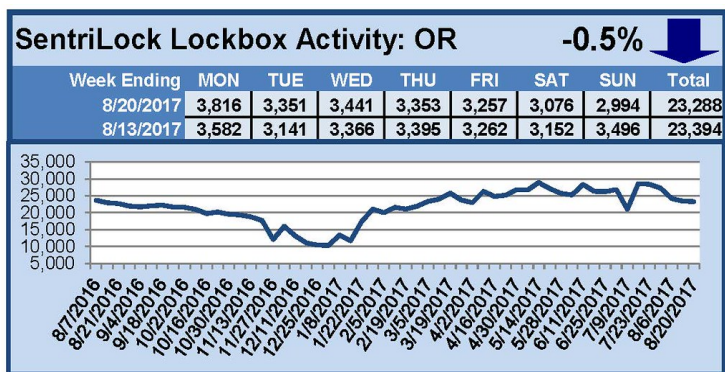

SentriLock Lockbox Activity August 28-September 3, 2017

This Week's Lockbox Activity

For the week of August 28-September 3, 2017, these charts show the number of times RMLS™ subscribers opened SentriLock lockboxes in Oregon and Washington. Activity increased in Oregon this week while decreasing in Washington.

For a larger version of each chart, visit the RMLS™ photostream on Flickr.

SentriLock Lockbox Activity August 21-27, 2017

This Week's Lockbox Activity

For the week of August 21-27, 2017, these charts show the number of times RMLS™ subscribers opened SentriLock lockboxes in Oregon and Washington. Washington saw an increase in activity this week, while activity decreased in Oregon.

For a larger version of each chart, visit the RMLS™ photostream on Flickr.

SentriLock Lockbox Activity August 14-20, 2017

This Week's Lockbox Activity

For the week of August 14-20, 2017, these charts show the number of times RMLS™ subscribers opened SentriLock lockboxes in Oregon and Washington. Activity decreased in both Oregon and Washington again this week.

For a larger version of each chart, visit the RMLS™ photostream on Flickr.

SentriLock Lockbox Activity August 7-13, 2017

This Week's Lockbox Activity

For the week of August 7-13, 2017, these charts show the number of times RMLS™ subscribers opened SentriLock lockboxes in Oregon and Washington. Activity decreased in both Oregon and Washington again this week.