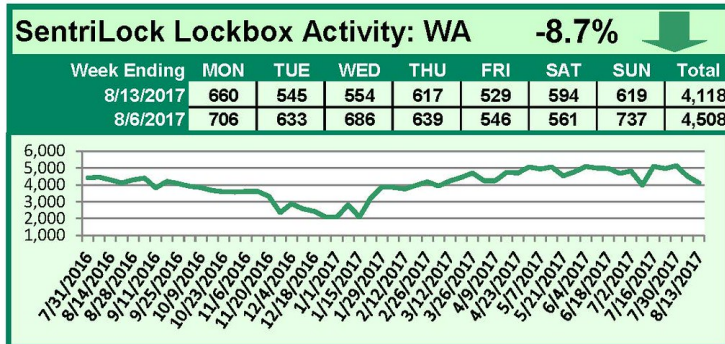

For a larger version of each chart, visit the RMLS™ photostream on Flickr.

SentriLock Lockbox Activity August 21-27, 2017

This Week's Lockbox Activity

For the week of August 21-27, 2017, these charts show the number of times RMLS™ subscribers opened SentriLock lockboxes in Oregon and Washington. Washington saw an increase in activity this week, while activity decreased in Oregon.

For a larger version of each chart, visit the RMLS™ photostream on Flickr.

SentriLock Lockbox Activity August 14-20, 2017

This Week's Lockbox Activity

For the week of August 14-20, 2017, these charts show the number of times RMLS™ subscribers opened SentriLock lockboxes in Oregon and Washington. Activity decreased in both Oregon and Washington again this week.

For a larger version of each chart, visit the RMLS™ photostream on Flickr.

SentriLock Lockbox Activity August 7-13, 2017

This Week's Lockbox Activity

For the week of August 7-13, 2017, these charts show the number of times RMLS™ subscribers opened SentriLock lockboxes in Oregon and Washington. Activity decreased in both Oregon and Washington again this week.

For a larger version of each chart, visit the RMLS™ photostream on Flickr.

SentriLock Lockbox Activity July 31-August 6, 2017

This Week's Lockbox Activity

For the week of July 31-August 6, 2017, these charts show the number of times RMLS™ subscribers opened SentriLock lockboxes in Oregon and Washington. Activity decreased in both Oregon and Washington this week.