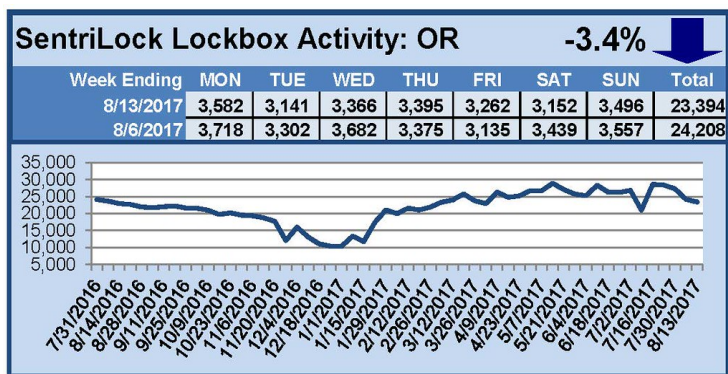

For a larger version of each chart, visit the RMLS™ photostream on Flickr.

SentriLock Lockbox Activity August 21-27, 2017

This Week's Lockbox Activity

For the week of August 21-27, 2017, these charts show the number of times RMLS™ subscribers opened SentriLock lockboxes in Oregon and Washington. Washington saw an increase in activity this week, while activity decreased in Oregon.

For a larger version of each chart, visit the RMLS™ photostream on Flickr.

SentriLock Lockbox Activity August 14-20, 2017

This Week's Lockbox Activity

For the week of August 14-20, 2017, these charts show the number of times RMLS™ subscribers opened SentriLock lockboxes in Oregon and Washington. Activity decreased in both Oregon and Washington again this week.

For a larger version of each chart, visit the RMLS™ photostream on Flickr.

SentriLock Lockbox Activity August 7-13, 2017

This Week's Lockbox Activity

For the week of August 7-13, 2017, these charts show the number of times RMLS™ subscribers opened SentriLock lockboxes in Oregon and Washington. Activity decreased in both Oregon and Washington again this week.

For a larger version of each chart, visit the RMLS™ photostream on Flickr.

SentriLock Lockbox Activity July 31-August 6, 2017

This Week's Lockbox Activity

For the week of July 31-August 6, 2017, these charts show the number of times RMLS™ subscribers opened SentriLock lockboxes in Oregon and Washington. Activity decreased in both Oregon and Washington this week.