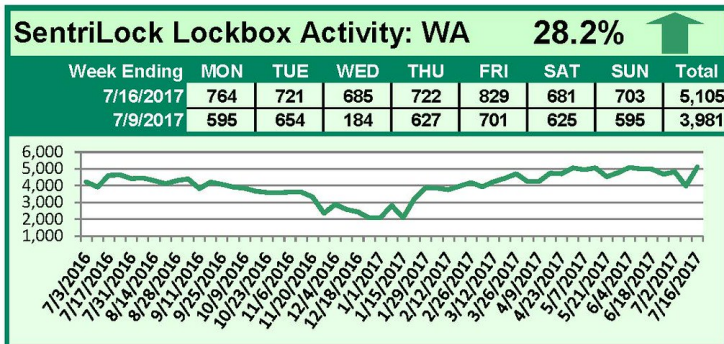

For a larger version of each chart, visit the RMLS™ photostream on Flickr.

SentriLock Lockbox Activity August 7-13, 2017

This Week's Lockbox Activity

For the week of August 7-13, 2017, these charts show the number of times RMLS™ subscribers opened SentriLock lockboxes in Oregon and Washington. Activity decreased in both Oregon and Washington again this week.

For a larger version of each chart, visit the RMLS™ photostream on Flickr.

SentriLock Lockbox Activity July 31-August 6, 2017

This Week's Lockbox Activity

For the week of July 31-August 6, 2017, these charts show the number of times RMLS™ subscribers opened SentriLock lockboxes in Oregon and Washington. Activity decreased in both Oregon and Washington this week.

For a larger version of each chart, visit the RMLS™ photostream on Flickr.

SentriLock Lockbox Activity July 17-23, 2017

This Week's Lockbox Activity

For the week of July 17-23, 2017, these charts show the number of times RMLS™ subscribers opened SentriLock lockboxes in Oregon and Washington. Activity decreased in both states this week.

For a larger version of each chart, visit the RMLS™ photostream on Flickr.

SentriLock Lockbox Activity July 10-16, 2017

This Week's Lockbox Activity

For the week of July 10-16, 2017, these charts show the number of times RMLS™ subscribers opened SentriLock lockboxes in Oregon and Washington. Activity increased in both states this week.