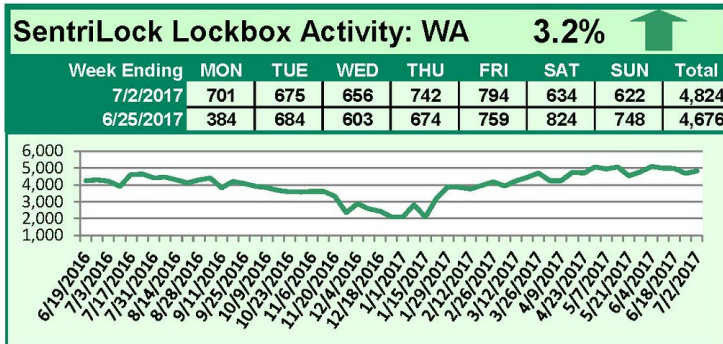

For a larger version of each chart, visit the RMLS™ photostream on Flickr.

SentriLock Lockbox Activity July 31-August 6, 2017

This Week's Lockbox Activity

For the week of July 31-August 6, 2017, these charts show the number of times RMLS™ subscribers opened SentriLock lockboxes in Oregon and Washington. Activity decreased in both Oregon and Washington this week.

For a larger version of each chart, visit the RMLS™ photostream on Flickr.

SentriLock Lockbox Activity July 17-23, 2017

This Week's Lockbox Activity

For the week of July 17-23, 2017, these charts show the number of times RMLS™ subscribers opened SentriLock lockboxes in Oregon and Washington. Activity decreased in both states this week.

For a larger version of each chart, visit the RMLS™ photostream on Flickr.

SentriLock Lockbox Activity July 10-16, 2017

This Week's Lockbox Activity

For the week of July 10-16, 2017, these charts show the number of times RMLS™ subscribers opened SentriLock lockboxes in Oregon and Washington. Activity increased in both states this week.

For a larger version of each chart, visit the RMLS™ photostream on Flickr.

SentriLock Lockbox Activity June 26-July 2, 2017

This Week's Lockbox Activity

For the week of June 26-July 2, 2017, these charts show the number of times RMLS™ subscribers opened SentriLock lockboxes in Oregon and Washington. Activity increased in both Oregon and Washington this week.