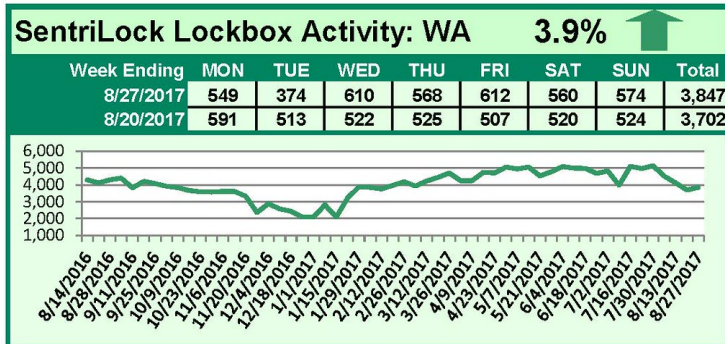

SentriLock Lockbox Activity August 28-September 3, 2017

This Week's Lockbox Activity

For the week of August 28-September 3, 2017, these charts show the number of times RMLS™ subscribers opened SentriLock lockboxes in Oregon and Washington. Activity increased in Oregon this week while decreasing in Washington.

For a larger version of each chart, visit the RMLS™ photostream on Flickr.

SentriLock Lockbox Activity August 21-27, 2017

This Week's Lockbox Activity

For the week of August 21-27, 2017, these charts show the number of times RMLS™ subscribers opened SentriLock lockboxes in Oregon and Washington. Washington saw an increase in activity this week, while activity decreased in Oregon.

For a larger version of each chart, visit the RMLS™ photostream on Flickr.

SentriLock Lockbox Activity August 14-20, 2017

This Week's Lockbox Activity

For the week of August 14-20, 2017, these charts show the number of times RMLS™ subscribers opened SentriLock lockboxes in Oregon and Washington. Activity decreased in both Oregon and Washington again this week.

For a larger version of each chart, visit the RMLS™ photostream on Flickr.

SentriLock Lockbox Activity August 7-13, 2017

This Week's Lockbox Activity

For the week of August 7-13, 2017, these charts show the number of times RMLS™ subscribers opened SentriLock lockboxes in Oregon and Washington. Activity decreased in both Oregon and Washington again this week.