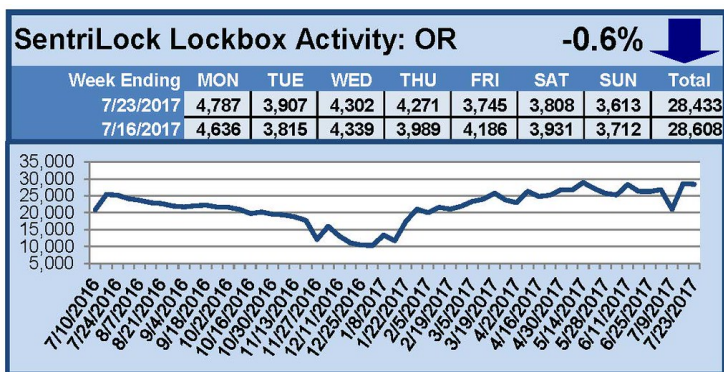

For a larger version of each chart, visit the RMLS™ photostream on Flickr.

SentriLock Lockbox Activity August 14-20, 2017

This Week's Lockbox Activity

For the week of August 14-20, 2017, these charts show the number of times RMLS™ subscribers opened SentriLock lockboxes in Oregon and Washington. Activity decreased in both Oregon and Washington again this week.

For a larger version of each chart, visit the RMLS™ photostream on Flickr.

SentriLock Lockbox Activity August 7-13, 2017

This Week's Lockbox Activity

For the week of August 7-13, 2017, these charts show the number of times RMLS™ subscribers opened SentriLock lockboxes in Oregon and Washington. Activity decreased in both Oregon and Washington again this week.

For a larger version of each chart, visit the RMLS™ photostream on Flickr.

SentriLock Lockbox Activity July 31-August 6, 2017

This Week's Lockbox Activity

For the week of July 31-August 6, 2017, these charts show the number of times RMLS™ subscribers opened SentriLock lockboxes in Oregon and Washington. Activity decreased in both Oregon and Washington this week.

For a larger version of each chart, visit the RMLS™ photostream on Flickr.

SentriLock Lockbox Activity July 17-23, 2017

This Week's Lockbox Activity

For the week of July 17-23, 2017, these charts show the number of times RMLS™ subscribers opened SentriLock lockboxes in Oregon and Washington. Activity decreased in both states this week.