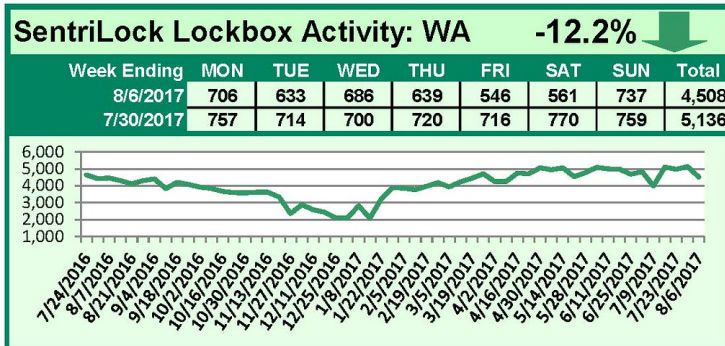

For a larger version of each chart, visit the RMLS™ photostream on Flickr.

SentriLock Lockbox Activity August 21-27, 2017

This Week's Lockbox Activity

For the week of August 21-27, 2017, these charts show the number of times RMLS™ subscribers opened SentriLock lockboxes in Oregon and Washington. Washington saw an increase in activity this week, while activity decreased in Oregon.

For a larger version of each chart, visit the RMLS™ photostream on Flickr.

SentriLock Lockbox Activity August 14-20, 2017

This Week's Lockbox Activity

For the week of August 14-20, 2017, these charts show the number of times RMLS™ subscribers opened SentriLock lockboxes in Oregon and Washington. Activity decreased in both Oregon and Washington again this week.

For a larger version of each chart, visit the RMLS™ photostream on Flickr.

SentriLock Lockbox Activity August 7-13, 2017

This Week's Lockbox Activity

For the week of August 7-13, 2017, these charts show the number of times RMLS™ subscribers opened SentriLock lockboxes in Oregon and Washington. Activity decreased in both Oregon and Washington again this week.

For a larger version of each chart, visit the RMLS™ photostream on Flickr.

SentriLock Lockbox Activity July 31-August 6, 2017

This Week's Lockbox Activity

For the week of July 31-August 6, 2017, these charts show the number of times RMLS™ subscribers opened SentriLock lockboxes in Oregon and Washington. Activity decreased in both Oregon and Washington this week.