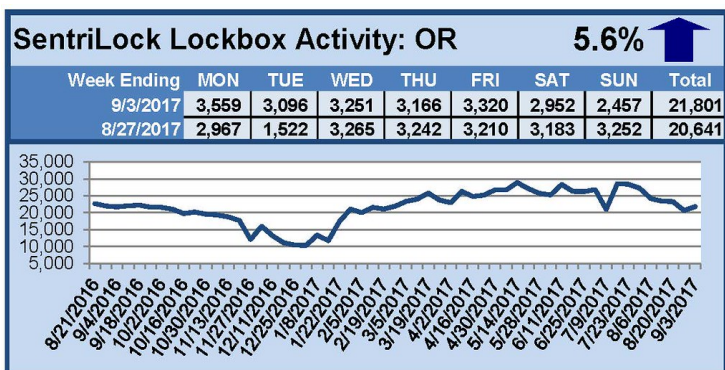

SentriLock Lockbox Activity August 28-September 3, 2017

This Week's Lockbox Activity

For the week of August 28-September 3, 2017, these charts show the number of times RMLS™ subscribers opened SentriLock lockboxes in Oregon and Washington. Activity increased in Oregon this week while decreasing in Washington.

For a larger version of each chart, visit the RMLS™ photostream on Flickr.

SentriLock Lockbox Activity August 21-27, 2017

This Week's Lockbox Activity

For the week of August 21-27, 2017, these charts show the number of times RMLS™ subscribers opened SentriLock lockboxes in Oregon and Washington. Washington saw an increase in activity this week, while activity decreased in Oregon.

For a larger version of each chart, visit the RMLS™ photostream on Flickr.

SentriLock Lockbox Activity August 14-20, 2017

This Week's Lockbox Activity

For the week of August 14-20, 2017, these charts show the number of times RMLS™ subscribers opened SentriLock lockboxes in Oregon and Washington. Activity decreased in both Oregon and Washington again this week.