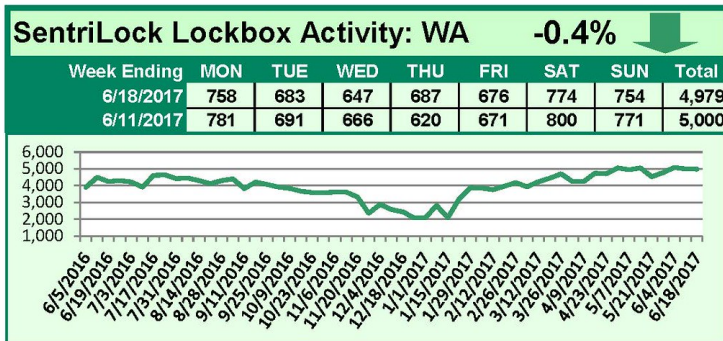

For a larger version of each chart, visit the RMLS™ photostream on Flickr.

SentriLock Lockbox Activity July 10-16, 2017

This Week's Lockbox Activity

For the week of July 10-16, 2017, these charts show the number of times RMLS™ subscribers opened SentriLock lockboxes in Oregon and Washington. Activity increased in both states this week.

For a larger version of each chart, visit the RMLS™ photostream on Flickr.

SentriLock Lockbox Activity June 26-July 2, 2017

This Week's Lockbox Activity

For the week of June 26-July 2, 2017, these charts show the number of times RMLS™ subscribers opened SentriLock lockboxes in Oregon and Washington. Activity increased in both Oregon and Washington this week.

For a larger version of each chart, visit the RMLS™ photostream on Flickr.

SentriLock Lockbox Activity June 19-25, 2017

This Week's Lockbox Activity

For the week of June 19-25, 2017, these charts show the number of times RMLS™ subscribers opened SentriLock lockboxes in Oregon and Washington. Activity decreased in both Oregon and Washington this week.

For a larger version of each chart, visit the RMLS™ photostream on Flickr.

SentriLock Lockbox Activity June 12-18, 2017

This Week's Lockbox Activity

For the week of June 12-18, 2017, these charts show the number of times RMLS™ subscribers opened SentriLock lockboxes in Oregon and Washington. Activity decreased in both Oregon and Washington this week.