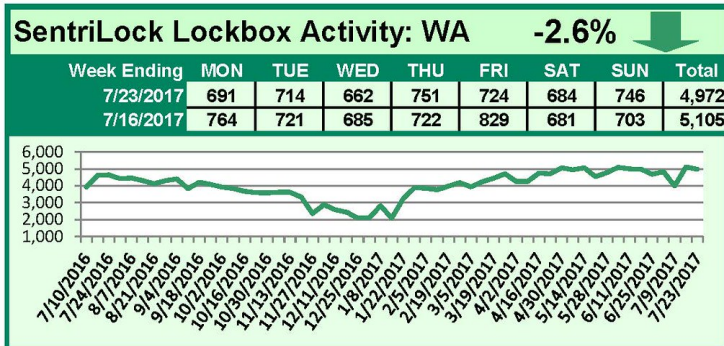

For a larger version of each chart, visit the RMLS™ photostream on Flickr.

SentriLock Lockbox Activity August 14-20, 2017

This Week's Lockbox Activity

For the week of August 14-20, 2017, these charts show the number of times RMLS™ subscribers opened SentriLock lockboxes in Oregon and Washington. Activity decreased in both Oregon and Washington again this week.

For a larger version of each chart, visit the RMLS™ photostream on Flickr.

SentriLock Lockbox Activity August 7-13, 2017

This Week's Lockbox Activity

For the week of August 7-13, 2017, these charts show the number of times RMLS™ subscribers opened SentriLock lockboxes in Oregon and Washington. Activity decreased in both Oregon and Washington again this week.

For a larger version of each chart, visit the RMLS™ photostream on Flickr.

SentriLock Lockbox Activity July 31-August 6, 2017

This Week's Lockbox Activity

For the week of July 31-August 6, 2017, these charts show the number of times RMLS™ subscribers opened SentriLock lockboxes in Oregon and Washington. Activity decreased in both Oregon and Washington this week.

For a larger version of each chart, visit the RMLS™ photostream on Flickr.

SentriLock Lockbox Activity July 17-23, 2017

This Week's Lockbox Activity

For the week of July 17-23, 2017, these charts show the number of times RMLS™ subscribers opened SentriLock lockboxes in Oregon and Washington. Activity decreased in both states this week.