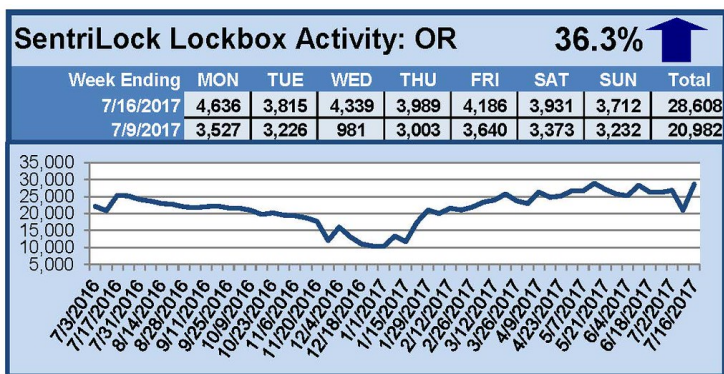

For a larger version of each chart, visit the RMLS™ photostream on Flickr.

SentriLock Lockbox Activity August 7-13, 2017

This Week's Lockbox Activity

For the week of August 7-13, 2017, these charts show the number of times RMLS™ subscribers opened SentriLock lockboxes in Oregon and Washington. Activity decreased in both Oregon and Washington again this week.

For a larger version of each chart, visit the RMLS™ photostream on Flickr.

SentriLock Lockbox Activity July 31-August 6, 2017

This Week's Lockbox Activity

For the week of July 31-August 6, 2017, these charts show the number of times RMLS™ subscribers opened SentriLock lockboxes in Oregon and Washington. Activity decreased in both Oregon and Washington this week.

For a larger version of each chart, visit the RMLS™ photostream on Flickr.

SentriLock Lockbox Activity July 17-23, 2017

This Week's Lockbox Activity

For the week of July 17-23, 2017, these charts show the number of times RMLS™ subscribers opened SentriLock lockboxes in Oregon and Washington. Activity decreased in both states this week.

For a larger version of each chart, visit the RMLS™ photostream on Flickr.

SentriLock Lockbox Activity July 10-16, 2017

This Week's Lockbox Activity

For the week of July 10-16, 2017, these charts show the number of times RMLS™ subscribers opened SentriLock lockboxes in Oregon and Washington. Activity increased in both states this week.