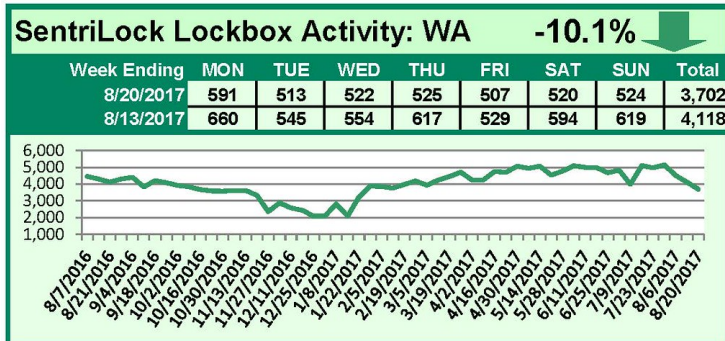

SentriLock Lockbox Activity August 28-September 3, 2017

This Week's Lockbox Activity

For the week of August 28-September 3, 2017, these charts show the number of times RMLS™ subscribers opened SentriLock lockboxes in Oregon and Washington. Activity increased in Oregon this week while decreasing in Washington.

For a larger version of each chart, visit the RMLS™ photostream on Flickr.

SentriLock Lockbox Activity August 21-27, 2017

This Week's Lockbox Activity

For the week of August 21-27, 2017, these charts show the number of times RMLS™ subscribers opened SentriLock lockboxes in Oregon and Washington. Washington saw an increase in activity this week, while activity decreased in Oregon.

For a larger version of each chart, visit the RMLS™ photostream on Flickr.

SentriLock Lockbox Activity August 14-20, 2017

This Week's Lockbox Activity

For the week of August 14-20, 2017, these charts show the number of times RMLS™ subscribers opened SentriLock lockboxes in Oregon and Washington. Activity decreased in both Oregon and Washington again this week.

For a larger version of each chart, visit the RMLS™ photostream on Flickr.

SentriLock Lockbox Activity August 7-13, 2017

This Week's Lockbox Activity

For the week of August 7-13, 2017, these charts show the number of times RMLS™ subscribers opened SentriLock lockboxes in Oregon and Washington. Activity decreased in both Oregon and Washington again this week.