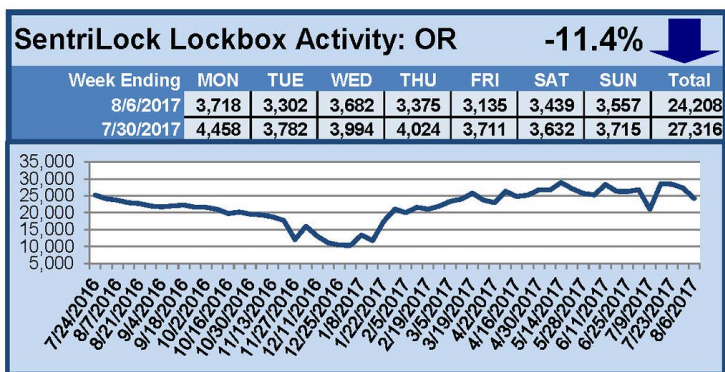

For a larger version of each chart, visit the RMLS™ photostream on Flickr.

SentriLock Lockbox Activity August 21-27, 2017

This Week's Lockbox Activity

For the week of August 21-27, 2017, these charts show the number of times RMLS™ subscribers opened SentriLock lockboxes in Oregon and Washington. Washington saw an increase in activity this week, while activity decreased in Oregon.

For a larger version of each chart, visit the RMLS™ photostream on Flickr.

SentriLock Lockbox Activity August 14-20, 2017

This Week's Lockbox Activity

For the week of August 14-20, 2017, these charts show the number of times RMLS™ subscribers opened SentriLock lockboxes in Oregon and Washington. Activity decreased in both Oregon and Washington again this week.

For a larger version of each chart, visit the RMLS™ photostream on Flickr.

SentriLock Lockbox Activity August 7-13, 2017

This Week's Lockbox Activity

For the week of August 7-13, 2017, these charts show the number of times RMLS™ subscribers opened SentriLock lockboxes in Oregon and Washington. Activity decreased in both Oregon and Washington again this week.

For a larger version of each chart, visit the RMLS™ photostream on Flickr.

SentriLock Lockbox Activity July 31-August 6, 2017

This Week's Lockbox Activity

For the week of July 31-August 6, 2017, these charts show the number of times RMLS™ subscribers opened SentriLock lockboxes in Oregon and Washington. Activity decreased in both Oregon and Washington this week.