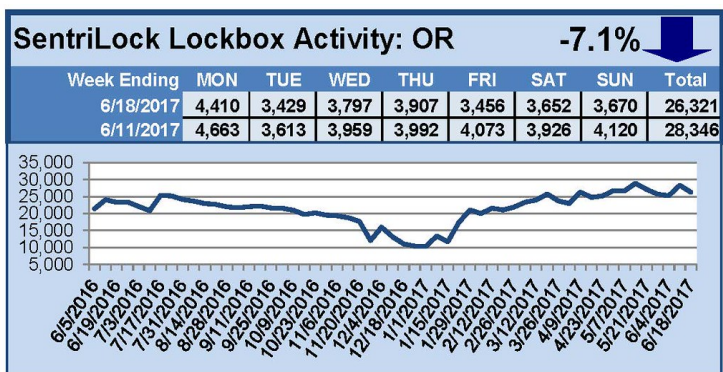

For a larger version of each chart, visit the RMLS™ photostream on Flickr.

SentriLock Lockbox Activity July 10-16, 2017

This Week's Lockbox Activity

For the week of July 10-16, 2017, these charts show the number of times RMLS™ subscribers opened SentriLock lockboxes in Oregon and Washington. Activity increased in both states this week.

For a larger version of each chart, visit the RMLS™ photostream on Flickr.

SentriLock Lockbox Activity June 26-July 2, 2017

This Week's Lockbox Activity

For the week of June 26-July 2, 2017, these charts show the number of times RMLS™ subscribers opened SentriLock lockboxes in Oregon and Washington. Activity increased in both Oregon and Washington this week.

For a larger version of each chart, visit the RMLS™ photostream on Flickr.

SentriLock Lockbox Activity June 19-25, 2017

This Week's Lockbox Activity

For the week of June 19-25, 2017, these charts show the number of times RMLS™ subscribers opened SentriLock lockboxes in Oregon and Washington. Activity decreased in both Oregon and Washington this week.

For a larger version of each chart, visit the RMLS™ photostream on Flickr.

SentriLock Lockbox Activity June 12-18, 2017

This Week's Lockbox Activity

For the week of June 12-18, 2017, these charts show the number of times RMLS™ subscribers opened SentriLock lockboxes in Oregon and Washington. Activity decreased in both Oregon and Washington this week.