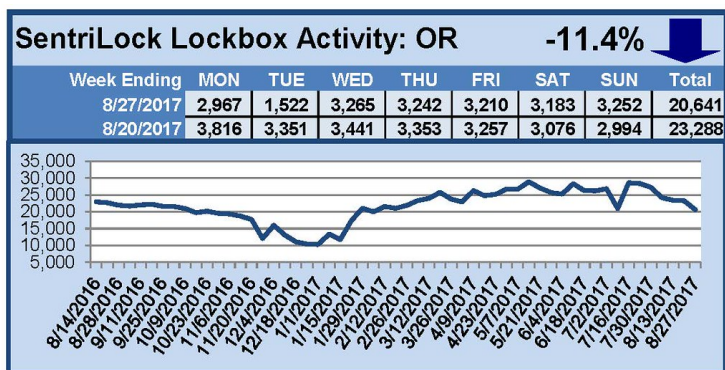

SentriLock Lockbox Activity August 28-September 3, 2017

This Week's Lockbox Activity

For the week of August 28-September 3, 2017, these charts show the number of times RMLS™ subscribers opened SentriLock lockboxes in Oregon and Washington. Activity increased in Oregon this week while decreasing in Washington.

For a larger version of each chart, visit the RMLS™ photostream on Flickr.

SentriLock Lockbox Activity August 21-27, 2017

This Week's Lockbox Activity

For the week of August 21-27, 2017, these charts show the number of times RMLS™ subscribers opened SentriLock lockboxes in Oregon and Washington. Washington saw an increase in activity this week, while activity decreased in Oregon.

For a larger version of each chart, visit the RMLS™ photostream on Flickr.

SentriLock Lockbox Activity August 14-20, 2017

This Week's Lockbox Activity

For the week of August 14-20, 2017, these charts show the number of times RMLS™ subscribers opened SentriLock lockboxes in Oregon and Washington. Activity decreased in both Oregon and Washington again this week.

For a larger version of each chart, visit the RMLS™ photostream on Flickr.

SentriLock Lockbox Activity August 7-13, 2017

This Week's Lockbox Activity

For the week of August 7-13, 2017, these charts show the number of times RMLS™ subscribers opened SentriLock lockboxes in Oregon and Washington. Activity decreased in both Oregon and Washington again this week.