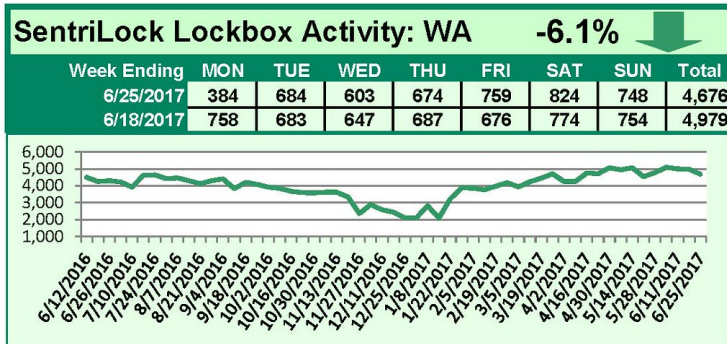

For a larger version of each chart, visit the RMLS™ photostream on Flickr.

SentriLock Lockbox Activity July 17-23, 2017

This Week's Lockbox Activity

For the week of July 17-23, 2017, these charts show the number of times RMLS™ subscribers opened SentriLock lockboxes in Oregon and Washington. Activity decreased in both states this week.

For a larger version of each chart, visit the RMLS™ photostream on Flickr.

SentriLock Lockbox Activity July 10-16, 2017

This Week's Lockbox Activity

For the week of July 10-16, 2017, these charts show the number of times RMLS™ subscribers opened SentriLock lockboxes in Oregon and Washington. Activity increased in both states this week.

For a larger version of each chart, visit the RMLS™ photostream on Flickr.

SentriLock Lockbox Activity June 26-July 2, 2017

This Week's Lockbox Activity

For the week of June 26-July 2, 2017, these charts show the number of times RMLS™ subscribers opened SentriLock lockboxes in Oregon and Washington. Activity increased in both Oregon and Washington this week.

For a larger version of each chart, visit the RMLS™ photostream on Flickr.

SentriLock Lockbox Activity June 19-25, 2017

This Week's Lockbox Activity

For the week of June 19-25, 2017, these charts show the number of times RMLS™ subscribers opened SentriLock lockboxes in Oregon and Washington. Activity decreased in both Oregon and Washington this week.