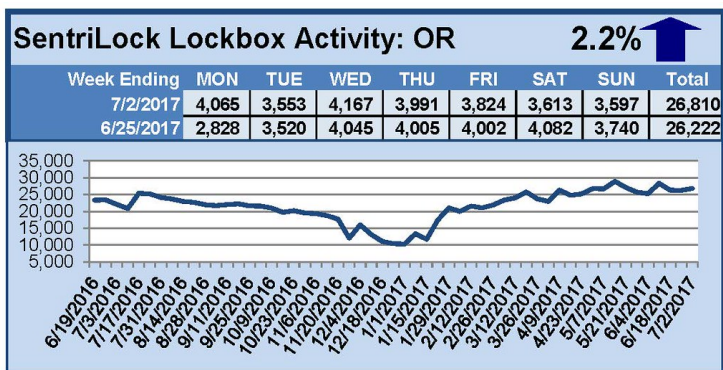

For a larger version of each chart, visit the RMLS™ photostream on Flickr.

SentriLock Lockbox Activity July 31-August 6, 2017

This Week's Lockbox Activity

For the week of July 31-August 6, 2017, these charts show the number of times RMLS™ subscribers opened SentriLock lockboxes in Oregon and Washington. Activity decreased in both Oregon and Washington this week.

For a larger version of each chart, visit the RMLS™ photostream on Flickr.

SentriLock Lockbox Activity July 17-23, 2017

This Week's Lockbox Activity

For the week of July 17-23, 2017, these charts show the number of times RMLS™ subscribers opened SentriLock lockboxes in Oregon and Washington. Activity decreased in both states this week.

For a larger version of each chart, visit the RMLS™ photostream on Flickr.

SentriLock Lockbox Activity July 10-16, 2017

This Week's Lockbox Activity

For the week of July 10-16, 2017, these charts show the number of times RMLS™ subscribers opened SentriLock lockboxes in Oregon and Washington. Activity increased in both states this week.

For a larger version of each chart, visit the RMLS™ photostream on Flickr.

SentriLock Lockbox Activity June 26-July 2, 2017

This Week's Lockbox Activity

For the week of June 26-July 2, 2017, these charts show the number of times RMLS™ subscribers opened SentriLock lockboxes in Oregon and Washington. Activity increased in both Oregon and Washington this week.