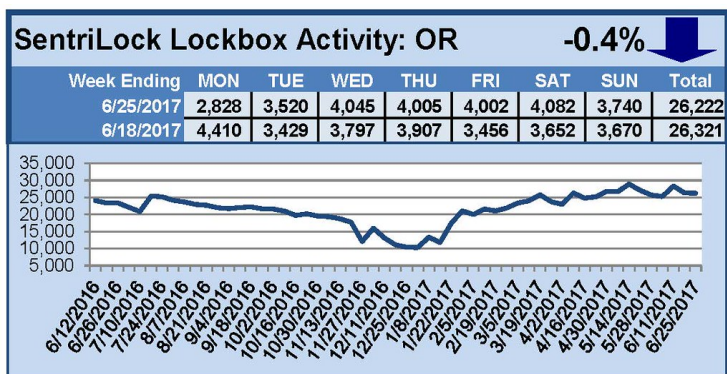

For a larger version of each chart, visit the RMLS™ photostream on Flickr.

SentriLock Lockbox Activity July 17-23, 2017

This Week's Lockbox Activity

For the week of July 17-23, 2017, these charts show the number of times RMLS™ subscribers opened SentriLock lockboxes in Oregon and Washington. Activity decreased in both states this week.

For a larger version of each chart, visit the RMLS™ photostream on Flickr.

SentriLock Lockbox Activity July 10-16, 2017

This Week's Lockbox Activity

For the week of July 10-16, 2017, these charts show the number of times RMLS™ subscribers opened SentriLock lockboxes in Oregon and Washington. Activity increased in both states this week.

For a larger version of each chart, visit the RMLS™ photostream on Flickr.

SentriLock Lockbox Activity June 26-July 2, 2017

This Week's Lockbox Activity

For the week of June 26-July 2, 2017, these charts show the number of times RMLS™ subscribers opened SentriLock lockboxes in Oregon and Washington. Activity increased in both Oregon and Washington this week.

For a larger version of each chart, visit the RMLS™ photostream on Flickr.

SentriLock Lockbox Activity June 19-25, 2017

This Week's Lockbox Activity

For the week of June 19-25, 2017, these charts show the number of times RMLS™ subscribers opened SentriLock lockboxes in Oregon and Washington. Activity decreased in both Oregon and Washington this week.