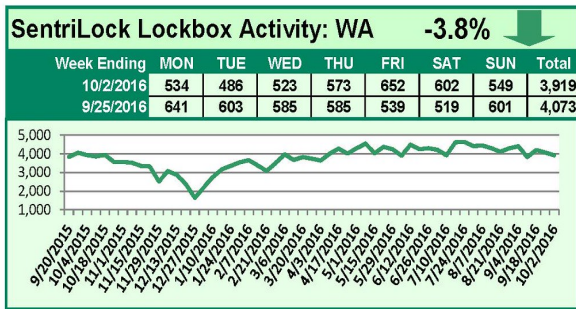

SentriLock Lockbox Activity October 3-9, 2016

This Week's Lockbox Activity

For the week of October 3-9, 2016, these charts show the number of times RMLS™ subscribers opened SentriLock lockboxes in Oregon and Washington. Activity decreased in both Oregon and Washington again this week.

For a larger version of each chart, visit the RMLS™ photostream on Flickr.

SentriLock Lockbox Activity

September 26-October 2, 2016

This Week's Lockbox Activity

For the week of September 26-October 2, 2016, these charts show the number of times RMLS™ subscribers opened SentriLock lockboxes in Oregon and Washington. Activity decreased in both Oregon and Washington this week.

For a larger version of each chart, visit the RMLS™ photostream on Flickr.

SentriLock Lockbox Activity September 19-25, 2016

This Week's Lockbox Activity

For the week of September 19-25, 2016, these charts show the number of times RMLS™ subscribers opened SentriLock lockboxes in Oregon and Washington. Activity decreased in both Oregon and Washington this week.

For a larger version of each chart, visit the RMLS™ photostream on Flickr.

SentriLock Lockbox Activity September 12-18, 2016

This Week's Lockbox Activity

For the week of September 12-18, 2016, these charts show the number of times RMLS™ subscribers opened SentriLock lockboxes in Oregon and Washington. Oregon and Washington each saw an increase in activity this week.