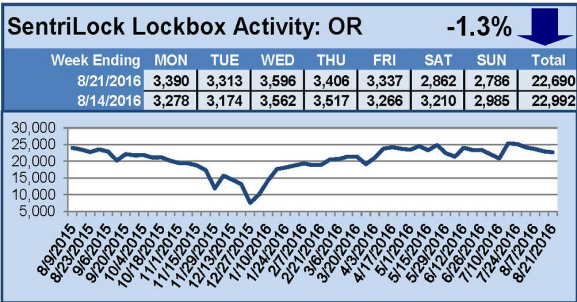

For a larger version of each chart, visit the RMLS™ photostream on Flickr.

SentriLock Lockbox Activity September 5-11, 2016

This Week's Lockbox Activity

For the week of September 5-11, 2016, these charts show the number of times RMLS™ subscribers opened SentriLock lockboxes in Oregon and Washington. Washington saw a decrease in activity this week, while activity in Oregon saw activity rise slightly.

For a larger version of each chart, visit the RMLS™ photostream on Flickr.

SentriLock Lockbox Activity August 29-September 4, 2016

This Week's Lockbox Activity

For the week of August 29-September 4, 2016, these charts show the number of times RMLS™ subscribers opened SentriLock lockboxes in Oregon and Washington. Activity increased again in Washington and decreased in Oregon this week.

For a larger version of each chart, visit the RMLS™ photostream on Flickr.

SentriLock Lockbox Activity August 22-28, 2016

This Week's Lockbox Activity

For the week of August 22-28, 2016, these charts show the number of times RMLS™ subscribers opened SentriLock lockboxes in Oregon and Washington. Activity increased in Washington and decreased in Oregon this week.

For a larger version of each chart, visit the RMLS™ photostream on Flickr.

SentriLock Lockbox Activity August 15-21, 2016

This Week's Lockbox Activity

For the week of August 15-21, 2016, these charts show the number of times RMLS™ subscribers opened SentriLock lockboxes in Oregon and Washington. Activity decreased again in both Oregon and Washington this week.