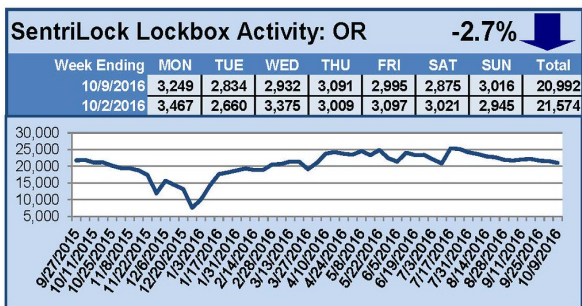

SentriLock Lockbox Activity October 3-9, 2016

This Week's Lockbox Activity

For the week of October 3-9, 2016, these charts show the number of times RMLS™ subscribers opened SentriLock lockboxes in Oregon and Washington. Activity decreased in both Oregon and Washington again this week.

For a larger version of each chart, visit the RMLS™ photostream on Flickr.

SentriLock Lockbox Activity

September 26-October 2, 2016

This Week's Lockbox Activity

For the week of September 26-October 2, 2016, these charts show the number of times RMLS™ subscribers opened SentriLock lockboxes in Oregon and Washington. Activity decreased in both Oregon and Washington this week.

For a larger version of each chart, visit the RMLS™ photostream on Flickr.

SentriLock Lockbox Activity September 19-25, 2016

This Week's Lockbox Activity

For the week of September 19-25, 2016, these charts show the number of times RMLS™ subscribers opened SentriLock lockboxes in Oregon and Washington. Activity decreased in both Oregon and Washington this week.