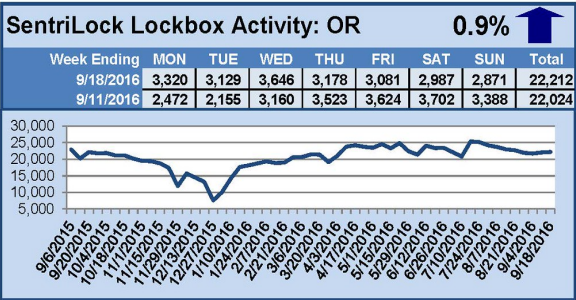

SentriLock Lockbox Activity October 3-9, 2016

This Week's Lockbox Activity

For the week of October 3-9, 2016, these charts show the number of times RMLS™ subscribers opened SentriLock lockboxes in Oregon and Washington. Activity decreased in both Oregon and Washington again this week.

For a larger version of each chart, visit the RMLS™ photostream on Flickr.

SentriLock Lockbox Activity

September 26-October 2, 2016

This Week's Lockbox Activity

For the week of September 26-October 2, 2016, these charts show the number of times RMLS™ subscribers opened SentriLock lockboxes in Oregon and Washington. Activity decreased in both Oregon and Washington this week.

For a larger version of each chart, visit the RMLS™ photostream on Flickr.

SentriLock Lockbox Activity September 19-25, 2016

This Week's Lockbox Activity

For the week of September 19-25, 2016, these charts show the number of times RMLS™ subscribers opened SentriLock lockboxes in Oregon and Washington. Activity decreased in both Oregon and Washington this week.

For a larger version of each chart, visit the RMLS™ photostream on Flickr.

SentriLock Lockbox Activity September 12-18, 2016

This Week's Lockbox Activity

For the week of September 12-18, 2016, these charts show the number of times RMLS™ subscribers opened SentriLock lockboxes in Oregon and Washington. Oregon and Washington each saw an increase in activity this week.