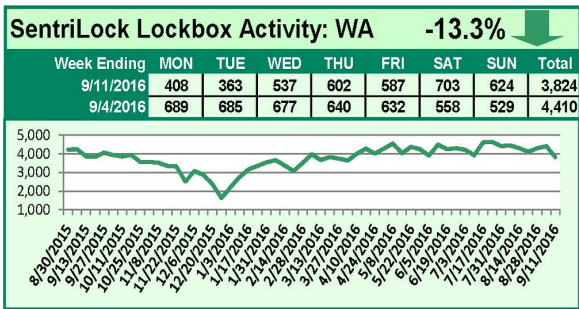

For a larger version of each chart, visit the RMLS™ photostream on Flickr.

SentriLock Lockbox Activity

September 26-October 2, 2016

This Week's Lockbox Activity

For the week of September 26-October 2, 2016, these charts show the number of times RMLS™ subscribers opened SentriLock lockboxes in Oregon and Washington. Activity decreased in both Oregon and Washington this week.

For a larger version of each chart, visit the RMLS™ photostream on Flickr.

SentriLock Lockbox Activity September 19-25, 2016

This Week's Lockbox Activity

For the week of September 19-25, 2016, these charts show the number of times RMLS™ subscribers opened SentriLock lockboxes in Oregon and Washington. Activity decreased in both Oregon and Washington this week.

For a larger version of each chart, visit the RMLS™ photostream on Flickr.

SentriLock Lockbox Activity September 12-18, 2016

This Week's Lockbox Activity

For the week of September 12-18, 2016, these charts show the number of times RMLS™ subscribers opened SentriLock lockboxes in Oregon and Washington. Oregon and Washington each saw an increase in activity this week.

For a larger version of each chart, visit the RMLS™ photostream on Flickr.

SentriLock Lockbox Activity September 5-11, 2016

This Week's Lockbox Activity

For the week of September 5-11, 2016, these charts show the number of times RMLS™ subscribers opened SentriLock lockboxes in Oregon and Washington. Washington saw a decrease in activity this week, while activity in Oregon saw activity rise slightly.