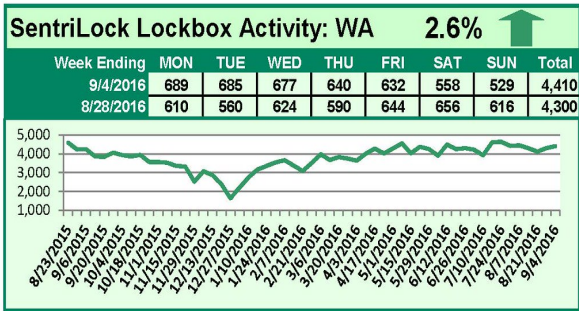

For a larger version of each chart, visit the RMLS™ photostream on Flickr.

SentriLock Lockbox Activity September 19-25, 2016

This Week's Lockbox Activity

For the week of September 19-25, 2016, these charts show the number of times RMLS™ subscribers opened SentriLock lockboxes in Oregon and Washington. Activity decreased in both Oregon and Washington this week.

For a larger version of each chart, visit the RMLS™ photostream on Flickr.

SentriLock Lockbox Activity September 12-18, 2016

This Week's Lockbox Activity

For the week of September 12-18, 2016, these charts show the number of times RMLS™ subscribers opened SentriLock lockboxes in Oregon and Washington. Oregon and Washington each saw an increase in activity this week.

For a larger version of each chart, visit the RMLS™ photostream on Flickr.

SentriLock Lockbox Activity September 5-11, 2016

This Week's Lockbox Activity

For the week of September 5-11, 2016, these charts show the number of times RMLS™ subscribers opened SentriLock lockboxes in Oregon and Washington. Washington saw a decrease in activity this week, while activity in Oregon saw activity rise slightly.

For a larger version of each chart, visit the RMLS™ photostream on Flickr.

SentriLock Lockbox Activity August 29-September 4, 2016

This Week's Lockbox Activity

For the week of August 29-September 4, 2016, these charts show the number of times RMLS™ subscribers opened SentriLock lockboxes in Oregon and Washington. Activity increased again in Washington and decreased in Oregon this week.