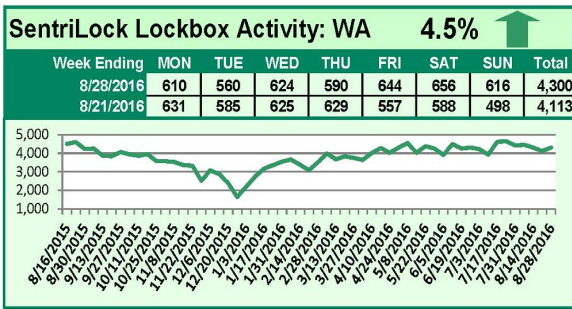

For a larger version of each chart, visit the RMLS™ photostream on Flickr.

SentriLock Lockbox Activity September 12-18, 2016

This Week's Lockbox Activity

For the week of September 12-18, 2016, these charts show the number of times RMLS™ subscribers opened SentriLock lockboxes in Oregon and Washington. Oregon and Washington each saw an increase in activity this week.

For a larger version of each chart, visit the RMLS™ photostream on Flickr.

SentriLock Lockbox Activity September 5-11, 2016

This Week's Lockbox Activity

For the week of September 5-11, 2016, these charts show the number of times RMLS™ subscribers opened SentriLock lockboxes in Oregon and Washington. Washington saw a decrease in activity this week, while activity in Oregon saw activity rise slightly.

For a larger version of each chart, visit the RMLS™ photostream on Flickr.

SentriLock Lockbox Activity August 29-September 4, 2016

This Week's Lockbox Activity

For the week of August 29-September 4, 2016, these charts show the number of times RMLS™ subscribers opened SentriLock lockboxes in Oregon and Washington. Activity increased again in Washington and decreased in Oregon this week.

For a larger version of each chart, visit the RMLS™ photostream on Flickr.

SentriLock Lockbox Activity August 22-28, 2016

This Week's Lockbox Activity

For the week of August 22-28, 2016, these charts show the number of times RMLS™ subscribers opened SentriLock lockboxes in Oregon and Washington. Activity increased in Washington and decreased in Oregon this week.