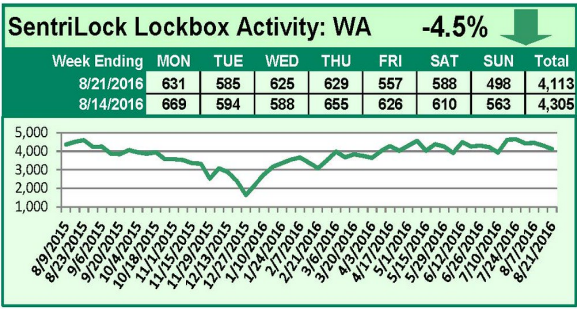

For a larger version of each chart, visit the RMLS™ photostream on Flickr.

SentriLock Lockbox Activity September 5-11, 2016

This Week's Lockbox Activity

For the week of September 5-11, 2016, these charts show the number of times RMLS™ subscribers opened SentriLock lockboxes in Oregon and Washington. Washington saw a decrease in activity this week, while activity in Oregon saw activity rise slightly.

For a larger version of each chart, visit the RMLS™ photostream on Flickr.

SentriLock Lockbox Activity August 29-September 4, 2016

This Week's Lockbox Activity

For the week of August 29-September 4, 2016, these charts show the number of times RMLS™ subscribers opened SentriLock lockboxes in Oregon and Washington. Activity increased again in Washington and decreased in Oregon this week.

For a larger version of each chart, visit the RMLS™ photostream on Flickr.

SentriLock Lockbox Activity August 22-28, 2016

This Week's Lockbox Activity

For the week of August 22-28, 2016, these charts show the number of times RMLS™ subscribers opened SentriLock lockboxes in Oregon and Washington. Activity increased in Washington and decreased in Oregon this week.

For a larger version of each chart, visit the RMLS™ photostream on Flickr.

SentriLock Lockbox Activity August 15-21, 2016

This Week's Lockbox Activity

For the week of August 15-21, 2016, these charts show the number of times RMLS™ subscribers opened SentriLock lockboxes in Oregon and Washington. Activity decreased again in both Oregon and Washington this week.