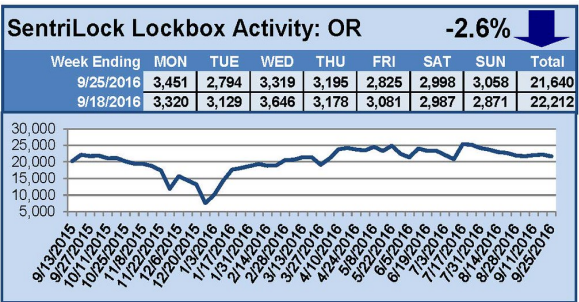

SentriLock Lockbox Activity October 3-9, 2016

This Week's Lockbox Activity

For the week of October 3-9, 2016, these charts show the number of times RMLS™ subscribers opened SentriLock lockboxes in Oregon and Washington. Activity decreased in both Oregon and Washington again this week.

For a larger version of each chart, visit the RMLS™ photostream on Flickr.

SentriLock Lockbox Activity

September 26-October 2, 2016

This Week's Lockbox Activity

For the week of September 26-October 2, 2016, these charts show the number of times RMLS™ subscribers opened SentriLock lockboxes in Oregon and Washington. Activity decreased in both Oregon and Washington this week.

For a larger version of each chart, visit the RMLS™ photostream on Flickr.

SentriLock Lockbox Activity September 19-25, 2016

This Week's Lockbox Activity

For the week of September 19-25, 2016, these charts show the number of times RMLS™ subscribers opened SentriLock lockboxes in Oregon and Washington. Activity decreased in both Oregon and Washington this week.

For a larger version of each chart, visit the RMLS™ photostream on Flickr.

SentriLock Lockbox Activity September 12-18, 2016

This Week's Lockbox Activity

For the week of September 12-18, 2016, these charts show the number of times RMLS™ subscribers opened SentriLock lockboxes in Oregon and Washington. Oregon and Washington each saw an increase in activity this week.