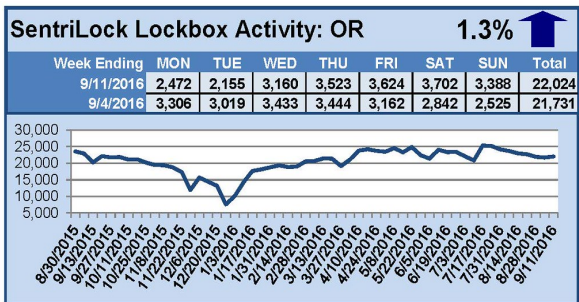

For a larger version of each chart, visit the RMLS™ photostream on Flickr.

SentriLock Lockbox Activity

September 26-October 2, 2016

This Week's Lockbox Activity

For the week of September 26-October 2, 2016, these charts show the number of times RMLS™ subscribers opened SentriLock lockboxes in Oregon and Washington. Activity decreased in both Oregon and Washington this week.

For a larger version of each chart, visit the RMLS™ photostream on Flickr.

SentriLock Lockbox Activity September 19-25, 2016

This Week's Lockbox Activity

For the week of September 19-25, 2016, these charts show the number of times RMLS™ subscribers opened SentriLock lockboxes in Oregon and Washington. Activity decreased in both Oregon and Washington this week.

For a larger version of each chart, visit the RMLS™ photostream on Flickr.

SentriLock Lockbox Activity September 12-18, 2016

This Week's Lockbox Activity

For the week of September 12-18, 2016, these charts show the number of times RMLS™ subscribers opened SentriLock lockboxes in Oregon and Washington. Oregon and Washington each saw an increase in activity this week.

For a larger version of each chart, visit the RMLS™ photostream on Flickr.

SentriLock Lockbox Activity September 5-11, 2016

This Week's Lockbox Activity

For the week of September 5-11, 2016, these charts show the number of times RMLS™ subscribers opened SentriLock lockboxes in Oregon and Washington. Washington saw a decrease in activity this week, while activity in Oregon saw activity rise slightly.