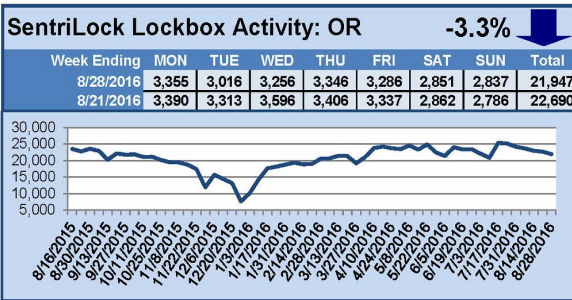

For a larger version of each chart, visit the RMLS™ photostream on Flickr.

SentriLock Lockbox Activity September 12-18, 2016

This Week's Lockbox Activity

For the week of September 12-18, 2016, these charts show the number of times RMLS™ subscribers opened SentriLock lockboxes in Oregon and Washington. Oregon and Washington each saw an increase in activity this week.

For a larger version of each chart, visit the RMLS™ photostream on Flickr.

SentriLock Lockbox Activity September 5-11, 2016

This Week's Lockbox Activity

For the week of September 5-11, 2016, these charts show the number of times RMLS™ subscribers opened SentriLock lockboxes in Oregon and Washington. Washington saw a decrease in activity this week, while activity in Oregon saw activity rise slightly.

For a larger version of each chart, visit the RMLS™ photostream on Flickr.

SentriLock Lockbox Activity August 29-September 4, 2016

This Week's Lockbox Activity

For the week of August 29-September 4, 2016, these charts show the number of times RMLS™ subscribers opened SentriLock lockboxes in Oregon and Washington. Activity increased again in Washington and decreased in Oregon this week.

For a larger version of each chart, visit the RMLS™ photostream on Flickr.

SentriLock Lockbox Activity August 22-28, 2016

This Week's Lockbox Activity

For the week of August 22-28, 2016, these charts show the number of times RMLS™ subscribers opened SentriLock lockboxes in Oregon and Washington. Activity increased in Washington and decreased in Oregon this week.