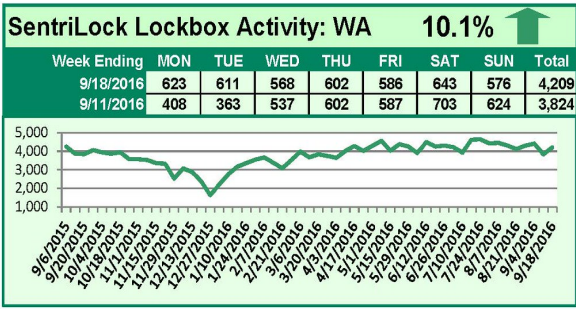

For a larger version of each chart, visit the RMLS™ photostream on Flickr.

SentriLock Lockbox Activity

September 26-October 2, 2016

This Week's Lockbox Activity

For the week of September 26-October 2, 2016, these charts show the number of times RMLS™ subscribers opened SentriLock lockboxes in Oregon and Washington. Activity decreased in both Oregon and Washington this week.

For a larger version of each chart, visit the RMLS™ photostream on Flickr.

SentriLock Lockbox Activity September 19-25, 2016

This Week's Lockbox Activity

For the week of September 19-25, 2016, these charts show the number of times RMLS™ subscribers opened SentriLock lockboxes in Oregon and Washington. Activity decreased in both Oregon and Washington this week.

For a larger version of each chart, visit the RMLS™ photostream on Flickr.

SentriLock Lockbox Activity September 12-18, 2016

This Week's Lockbox Activity

For the week of September 12-18, 2016, these charts show the number of times RMLS™ subscribers opened SentriLock lockboxes in Oregon and Washington. Oregon and Washington each saw an increase in activity this week.

For a larger version of each chart, visit the RMLS™ photostream on Flickr.

SentriLock Lockbox Activity September 5-11, 2016

This Week's Lockbox Activity

For the week of September 5-11, 2016, these charts show the number of times RMLS™ subscribers opened SentriLock lockboxes in Oregon and Washington. Washington saw a decrease in activity this week, while activity in Oregon saw activity rise slightly.