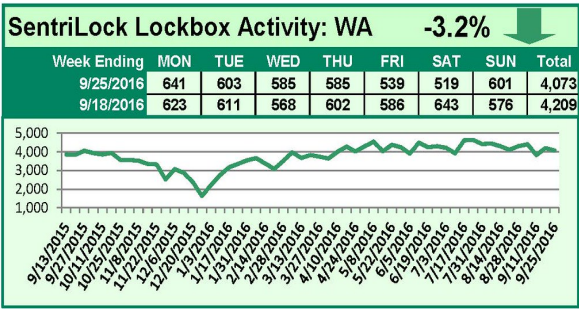

SentriLock Lockbox Activity October 3-9, 2016

This Week's Lockbox Activity

For the week of October 3-9, 2016, these charts show the number of times RMLS™ subscribers opened SentriLock lockboxes in Oregon and Washington. Activity decreased in both Oregon and Washington again this week.

For a larger version of each chart, visit the RMLS™ photostream on Flickr.

SentriLock Lockbox Activity

September 26-October 2, 2016

This Week's Lockbox Activity

For the week of September 26-October 2, 2016, these charts show the number of times RMLS™ subscribers opened SentriLock lockboxes in Oregon and Washington. Activity decreased in both Oregon and Washington this week.

For a larger version of each chart, visit the RMLS™ photostream on Flickr.

SentriLock Lockbox Activity September 19-25, 2016

This Week's Lockbox Activity

For the week of September 19-25, 2016, these charts show the number of times RMLS™ subscribers opened SentriLock lockboxes in Oregon and Washington. Activity decreased in both Oregon and Washington this week.

For a larger version of each chart, visit the RMLS™ photostream on Flickr.

SentriLock Lockbox Activity September 12-18, 2016

This Week's Lockbox Activity

For the week of September 12-18, 2016, these charts show the number of times RMLS™ subscribers opened SentriLock lockboxes in Oregon and Washington. Oregon and Washington each saw an increase in activity this week.