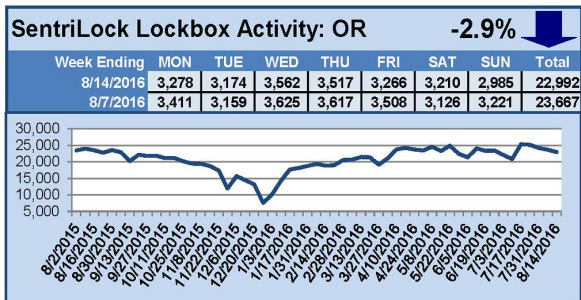

For a larger version of each chart, visit the RMLS™ photostream on Flickr.

SentriLock Lockbox Activity August 29-September 4, 2016

This Week's Lockbox Activity

For the week of August 29-September 4, 2016, these charts show the number of times RMLS™ subscribers opened SentriLock lockboxes in Oregon and Washington. Activity increased again in Washington and decreased in Oregon this week.

For a larger version of each chart, visit the RMLS™ photostream on Flickr.

SentriLock Lockbox Activity August 22-28, 2016

This Week's Lockbox Activity

For the week of August 22-28, 2016, these charts show the number of times RMLS™ subscribers opened SentriLock lockboxes in Oregon and Washington. Activity increased in Washington and decreased in Oregon this week.

For a larger version of each chart, visit the RMLS™ photostream on Flickr.

SentriLock Lockbox Activity August 15-21, 2016

This Week's Lockbox Activity

For the week of August 15-21, 2016, these charts show the number of times RMLS™ subscribers opened SentriLock lockboxes in Oregon and Washington. Activity decreased again in both Oregon and Washington this week.

For a larger version of each chart, visit the RMLS™ photostream on Flickr.

SentriLock Lockbox Activity August 8-14, 2016

This Week's Lockbox Activity

For the week of August 8-14, 2016, these charts show the number of times RMLS™ subscribers opened SentriLock lockboxes in Oregon and Washington. Activity decreased in both Oregon and Washington this week.