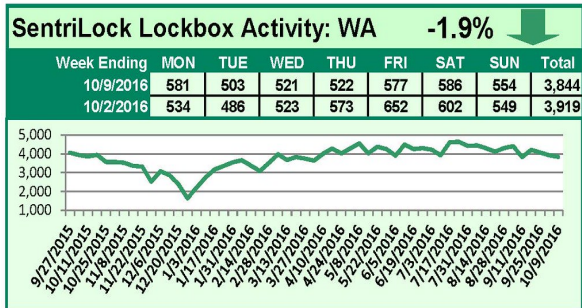

SentriLock Lockbox Activity October 3-9, 2016

This Week's Lockbox Activity

For the week of October 3-9, 2016, these charts show the number of times RMLS™ subscribers opened SentriLock lockboxes in Oregon and Washington. Activity decreased in both Oregon and Washington again this week.

For a larger version of each chart, visit the RMLS™ photostream on Flickr.

SentriLock Lockbox Activity

September 26-October 2, 2016

This Week's Lockbox Activity

For the week of September 26-October 2, 2016, these charts show the number of times RMLS™ subscribers opened SentriLock lockboxes in Oregon and Washington. Activity decreased in both Oregon and Washington this week.

For a larger version of each chart, visit the RMLS™ photostream on Flickr.

SentriLock Lockbox Activity September 19-25, 2016

This Week's Lockbox Activity

For the week of September 19-25, 2016, these charts show the number of times RMLS™ subscribers opened SentriLock lockboxes in Oregon and Washington. Activity decreased in both Oregon and Washington this week.

For a larger version of each chart, visit the RMLS™ photostream on Flickr.

SentriLock Lockbox Activity September 12-18, 2016

This Week's Lockbox Activity

For the week of September 12-18, 2016, these charts show the number of times RMLS™ subscribers opened SentriLock lockboxes in Oregon and Washington. Oregon and Washington each saw an increase in activity this week.