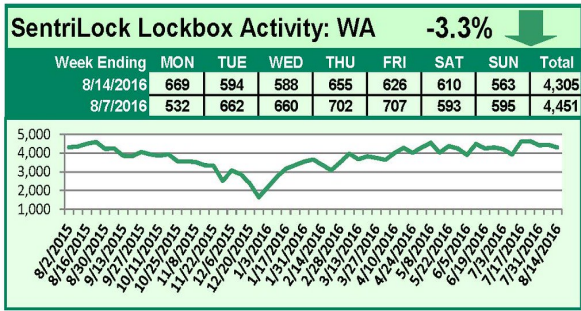

For a larger version of each chart, visit the RMLS™ photostream on Flickr.

SentriLock Lockbox Activity August 29-September 4, 2016

This Week's Lockbox Activity

For the week of August 29-September 4, 2016, these charts show the number of times RMLS™ subscribers opened SentriLock lockboxes in Oregon and Washington. Activity increased again in Washington and decreased in Oregon this week.

For a larger version of each chart, visit the RMLS™ photostream on Flickr.

SentriLock Lockbox Activity August 22-28, 2016

This Week's Lockbox Activity

For the week of August 22-28, 2016, these charts show the number of times RMLS™ subscribers opened SentriLock lockboxes in Oregon and Washington. Activity increased in Washington and decreased in Oregon this week.

For a larger version of each chart, visit the RMLS™ photostream on Flickr.

SentriLock Lockbox Activity August 15-21, 2016

This Week's Lockbox Activity

For the week of August 15-21, 2016, these charts show the number of times RMLS™ subscribers opened SentriLock lockboxes in Oregon and Washington. Activity decreased again in both Oregon and Washington this week.

For a larger version of each chart, visit the RMLS™ photostream on Flickr.

SentriLock Lockbox Activity August 8-14, 2016

This Week's Lockbox Activity

For the week of August 8-14, 2016, these charts show the number of times RMLS™ subscribers opened SentriLock lockboxes in Oregon and Washington. Activity decreased in both Oregon and Washington this week.