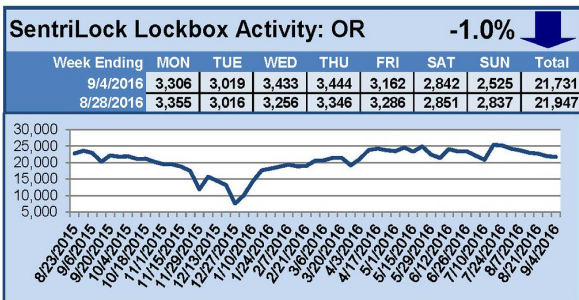

For a larger version of each chart, visit the RMLS™ photostream on Flickr.

SentriLock Lockbox Activity September 19-25, 2016

This Week's Lockbox Activity

For the week of September 19-25, 2016, these charts show the number of times RMLS™ subscribers opened SentriLock lockboxes in Oregon and Washington. Activity decreased in both Oregon and Washington this week.

For a larger version of each chart, visit the RMLS™ photostream on Flickr.

SentriLock Lockbox Activity September 12-18, 2016

This Week's Lockbox Activity

For the week of September 12-18, 2016, these charts show the number of times RMLS™ subscribers opened SentriLock lockboxes in Oregon and Washington. Oregon and Washington each saw an increase in activity this week.

For a larger version of each chart, visit the RMLS™ photostream on Flickr.

SentriLock Lockbox Activity September 5-11, 2016

This Week's Lockbox Activity

For the week of September 5-11, 2016, these charts show the number of times RMLS™ subscribers opened SentriLock lockboxes in Oregon and Washington. Washington saw a decrease in activity this week, while activity in Oregon saw activity rise slightly.

For a larger version of each chart, visit the RMLS™ photostream on Flickr.

SentriLock Lockbox Activity August 29-September 4, 2016

This Week's Lockbox Activity

For the week of August 29-September 4, 2016, these charts show the number of times RMLS™ subscribers opened SentriLock lockboxes in Oregon and Washington. Activity increased again in Washington and decreased in Oregon this week.