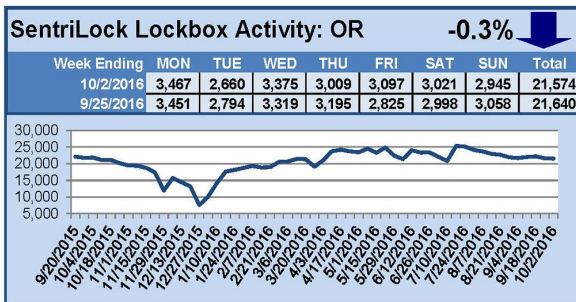

SentriLock Lockbox Activity October 3-9, 2016

This Week's Lockbox Activity

For the week of October 3-9, 2016, these charts show the number of times RMLS™ subscribers opened SentriLock lockboxes in Oregon and Washington. Activity decreased in both Oregon and Washington again this week.

For a larger version of each chart, visit the RMLS™ photostream on Flickr.

SentriLock Lockbox Activity

September 26-October 2, 2016

This Week's Lockbox Activity

For the week of September 26-October 2, 2016, these charts show the number of times RMLS™ subscribers opened SentriLock lockboxes in Oregon and Washington. Activity decreased in both Oregon and Washington this week.

For a larger version of each chart, visit the RMLS™ photostream on Flickr.

SentriLock Lockbox Activity September 19-25, 2016

This Week's Lockbox Activity

For the week of September 19-25, 2016, these charts show the number of times RMLS™ subscribers opened SentriLock lockboxes in Oregon and Washington. Activity decreased in both Oregon and Washington this week.