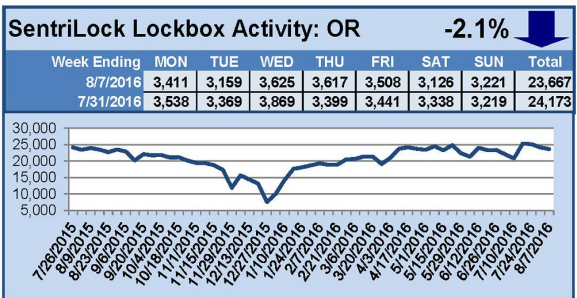

For a larger version of each chart, visit the RMLS™ photostream on Flickr.

SentriLock Lockbox Activity August 22-28, 2016

This Week's Lockbox Activity

For the week of August 22-28, 2016, these charts show the number of times RMLS™ subscribers opened SentriLock lockboxes in Oregon and Washington. Activity increased in Washington and decreased in Oregon this week.

For a larger version of each chart, visit the RMLS™ photostream on Flickr.

SentriLock Lockbox Activity August 15-21, 2016

This Week's Lockbox Activity

For the week of August 15-21, 2016, these charts show the number of times RMLS™ subscribers opened SentriLock lockboxes in Oregon and Washington. Activity decreased again in both Oregon and Washington this week.

For a larger version of each chart, visit the RMLS™ photostream on Flickr.

SentriLock Lockbox Activity August 8-14, 2016

This Week's Lockbox Activity

For the week of August 8-14, 2016, these charts show the number of times RMLS™ subscribers opened SentriLock lockboxes in Oregon and Washington. Activity decreased in both Oregon and Washington this week.

For a larger version of each chart, visit the RMLS™ photostream on Flickr.

SentriLock Lockbox Activity August 1-7, 2016

This Week's Lockbox Activity

For the week of August 1-7, 2016, these charts show the number of times RMLS™ subscribers opened SentriLock lockboxes in Oregon and Washington. Activity decreased in Oregon but rose in Washington this week.