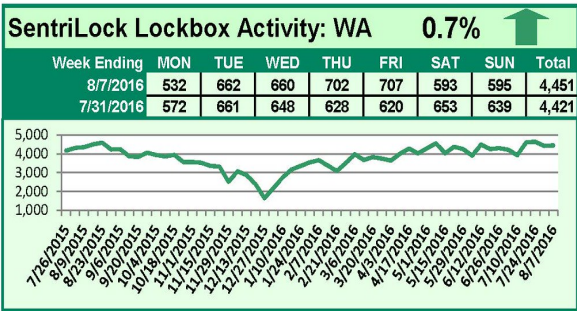

For a larger version of each chart, visit the RMLS™ photostream on Flickr.

SentriLock Lockbox Activity August 22-28, 2016

This Week's Lockbox Activity

For the week of August 22-28, 2016, these charts show the number of times RMLS™ subscribers opened SentriLock lockboxes in Oregon and Washington. Activity increased in Washington and decreased in Oregon this week.

For a larger version of each chart, visit the RMLS™ photostream on Flickr.

SentriLock Lockbox Activity August 15-21, 2016

This Week's Lockbox Activity

For the week of August 15-21, 2016, these charts show the number of times RMLS™ subscribers opened SentriLock lockboxes in Oregon and Washington. Activity decreased again in both Oregon and Washington this week.

For a larger version of each chart, visit the RMLS™ photostream on Flickr.

SentriLock Lockbox Activity August 8-14, 2016

This Week's Lockbox Activity

For the week of August 8-14, 2016, these charts show the number of times RMLS™ subscribers opened SentriLock lockboxes in Oregon and Washington. Activity decreased in both Oregon and Washington this week.

For a larger version of each chart, visit the RMLS™ photostream on Flickr.

SentriLock Lockbox Activity August 1-7, 2016

This Week's Lockbox Activity

For the week of August 1-7, 2016, these charts show the number of times RMLS™ subscribers opened SentriLock lockboxes in Oregon and Washington. Activity decreased in Oregon but rose in Washington this week.