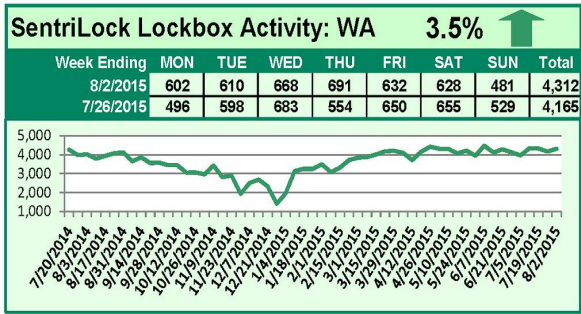

For a larger version of each chart, visit the RMLS™ photostream on Flickr.

SentriLock Lockbox Activity August 17-23, 2015

This Week's Lockbox Activity

For the week of August 17-23, 2015, these charts show the number of times RMLS™ subscribers opened SentriLock lockboxes in Oregon and Washington. Activity in Washington rose this week, while activity in Oregon decreased.

For a larger version of each chart, visit the RMLS™ photostream on Flickr.

SentriLock Lockbox Activity August 10-16, 2015

This Week's Lockbox Activity

For the week of August 10-16, 2015, these charts show the number of times RMLS™ subscribers opened SentriLock lockboxes in Oregon and Washington. Washington saw an increase in activity this week, while Oregon saw numbers decrease.

For a larger version of each chart, visit the RMLS™ photostream on Flickr.

SentriLock Lockbox Activity August 3-9, 2015

This Week's Lockbox Activity

For the week of August 3-9, 2015, these charts show the number of times RMLS™ subscribers opened SentriLock lockboxes in Oregon and Washington. Showing activity increased in both Oregon and Washington during this period.

For a larger version of each chart, visit the RMLS™ photostream on Flickr.

SentriLock Lockbox Activity July 27-August 2, 2015

This Week's Lockbox Activity

For the week of July 27-August 2, 2015, these charts show the number of times RMLS™ subscribers opened SentriLock lockboxes in Oregon and Washington. Showing activity in Washington rose this week, while activity in Oregon decreased.