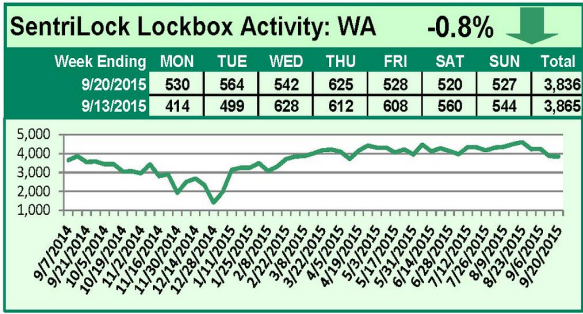

SentriLock Lockbox Activity September 28-October 4, 2015

This Week's Lockbox Activity

For the week of September 28-October 4, 2015, these charts show the number of times RMLS™ subscribers opened SentriLock lockboxes in Oregon and Washington. Activity in Oregon increased slightly this week; in Washington, activity decreased.

For a larger version of each chart, visit the RMLS™ photostream on Flickr.

SentriLock Lockbox Activity

September 21-27, 2015

This Week's Lockbox Activity

For the week of September 21-27, 2015, these charts show the number of times RMLS™ subscribers opened SentriLock lockboxes in Oregon and Washington. Washington saw an increase in lockbox activity this week, and Oregon saw a small decrease.

For a larger version of each chart, visit the RMLS™ photostream on Flickr.

SentriLock Lockbox Activity September 14-20, 2015

This Week's Lockbox Activity

For the week of September 14-20, 2015, these charts show the number of times RMLS™ subscribers opened SentriLock lockboxes in Oregon and Washington. Showing activity rose in Oregon this week, but fell slightly in Washington.

For a larger version of each chart, visit the RMLS™ photostream on Flickr.

SentriLock Lockbox Activity September 7-13, 2015

This Week's Lockbox Activity

For the week of September 7-13, 2015, these charts show the number of times RMLS™ subscribers opened SentriLock lockboxes in Oregon and Washington. Oregon and Washington saw decreased activity this week.