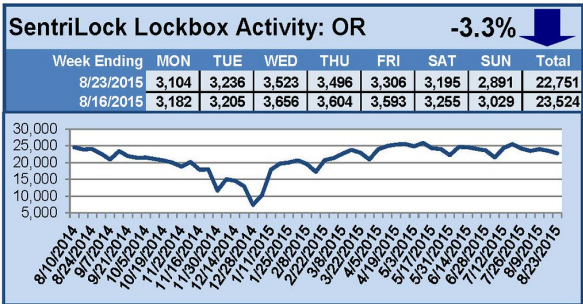

For a larger version of each chart, visit the RMLS™ photostream on Flickr.

SentriLock Lockbox Activity September 7-13, 2015

This Week's Lockbox Activity

For the week of September 7-13, 2015, these charts show the number of times RMLS™ subscribers opened SentriLock lockboxes in Oregon and Washington. Oregon and Washington saw decreased activity this week.

For a larger version of each chart, visit the RMLS™ photostream on Flickr.

SentriLock Lockbox Activity August 31-September 6, 2015

This Week's Lockbox Activity

For the week of August 31-September 6, 2015, these charts show the number of times RMLS™ subscribers opened SentriLock lockboxes in Oregon and Washington. In Oregon, activity decreased this week, while activity increased slightly in Washington.

For a larger version of each chart, visit the RMLS™ photostream on Flickr.

SentriLock Lockbox Activity August 24-30, 2015

This Week's Lockbox Activity

For the week of August 24-30, 2015, these charts show the number of times RMLS™ subscribers opened SentriLock lockboxes in Oregon and Washington. Activity increased in Oregon this week, and activity decreased in Washington.

For a larger version of each chart, visit the RMLS™ photostream on Flickr.

SentriLock Lockbox Activity August 17-23, 2015

This Week's Lockbox Activity

For the week of August 17-23, 2015, these charts show the number of times RMLS™ subscribers opened SentriLock lockboxes in Oregon and Washington. Activity in Washington rose this week, while activity in Oregon decreased.