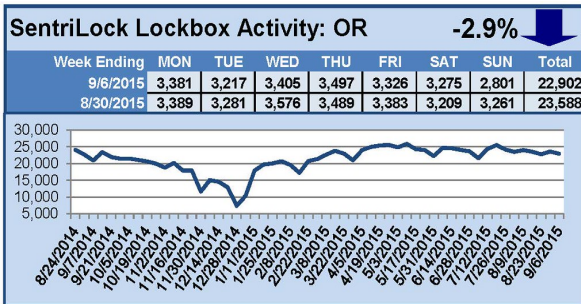

For a larger version of each chart, visit the RMLS™ photostream on Flickr.

SentriLock Lockbox Activity

September 21-27, 2015

This Week's Lockbox Activity

For the week of September 21-27, 2015, these charts show the number of times RMLS™ subscribers opened SentriLock lockboxes in Oregon and Washington. Washington saw an increase in lockbox activity this week, and Oregon saw a small decrease.

For a larger version of each chart, visit the RMLS™ photostream on Flickr.

SentriLock Lockbox Activity September 14-20, 2015

This Week's Lockbox Activity

For the week of September 14-20, 2015, these charts show the number of times RMLS™ subscribers opened SentriLock lockboxes in Oregon and Washington. Showing activity rose in Oregon this week, but fell slightly in Washington.

For a larger version of each chart, visit the RMLS™ photostream on Flickr.

SentriLock Lockbox Activity September 7-13, 2015

This Week's Lockbox Activity

For the week of September 7-13, 2015, these charts show the number of times RMLS™ subscribers opened SentriLock lockboxes in Oregon and Washington. Oregon and Washington saw decreased activity this week.

For a larger version of each chart, visit the RMLS™ photostream on Flickr.

SentriLock Lockbox Activity August 31-September 6, 2015

This Week's Lockbox Activity

For the week of August 31-September 6, 2015, these charts show the number of times RMLS™ subscribers opened SentriLock lockboxes in Oregon and Washington. In Oregon, activity decreased this week, while activity increased slightly in Washington.