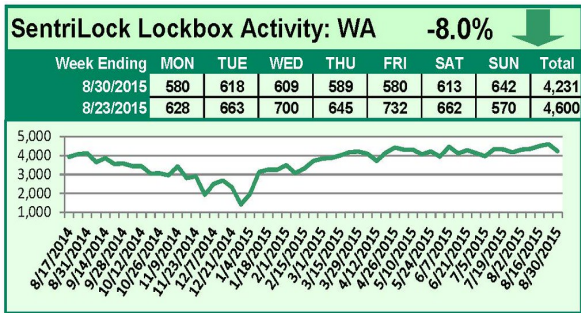

For a larger version of each chart, visit the RMLS™ photostream on Flickr.

SentriLock Lockbox Activity September 14-20, 2015

This Week's Lockbox Activity

For the week of September 14-20, 2015, these charts show the number of times RMLS™ subscribers opened SentriLock lockboxes in Oregon and Washington. Showing activity rose in Oregon this week, but fell slightly in Washington.

For a larger version of each chart, visit the RMLS™ photostream on Flickr.

SentriLock Lockbox Activity September 7-13, 2015

This Week's Lockbox Activity

For the week of September 7-13, 2015, these charts show the number of times RMLS™ subscribers opened SentriLock lockboxes in Oregon and Washington. Oregon and Washington saw decreased activity this week.

For a larger version of each chart, visit the RMLS™ photostream on Flickr.

SentriLock Lockbox Activity August 31-September 6, 2015

This Week's Lockbox Activity

For the week of August 31-September 6, 2015, these charts show the number of times RMLS™ subscribers opened SentriLock lockboxes in Oregon and Washington. In Oregon, activity decreased this week, while activity increased slightly in Washington.

For a larger version of each chart, visit the RMLS™ photostream on Flickr.

SentriLock Lockbox Activity August 24-30, 2015

This Week's Lockbox Activity

For the week of August 24-30, 2015, these charts show the number of times RMLS™ subscribers opened SentriLock lockboxes in Oregon and Washington. Activity increased in Oregon this week, and activity decreased in Washington.