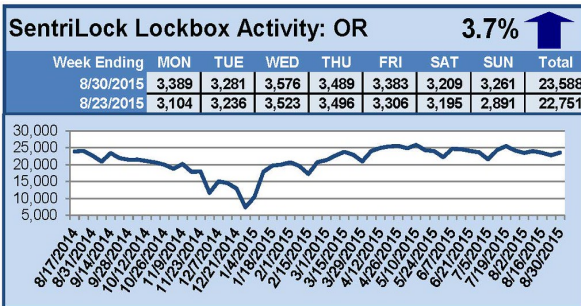

For a larger version of each chart, visit the RMLS™ photostream on Flickr.

SentriLock Lockbox Activity September 14-20, 2015

This Week's Lockbox Activity

For the week of September 14-20, 2015, these charts show the number of times RMLS™ subscribers opened SentriLock lockboxes in Oregon and Washington. Showing activity rose in Oregon this week, but fell slightly in Washington.

For a larger version of each chart, visit the RMLS™ photostream on Flickr.

SentriLock Lockbox Activity September 7-13, 2015

This Week's Lockbox Activity

For the week of September 7-13, 2015, these charts show the number of times RMLS™ subscribers opened SentriLock lockboxes in Oregon and Washington. Oregon and Washington saw decreased activity this week.

For a larger version of each chart, visit the RMLS™ photostream on Flickr.

SentriLock Lockbox Activity August 31-September 6, 2015

This Week's Lockbox Activity

For the week of August 31-September 6, 2015, these charts show the number of times RMLS™ subscribers opened SentriLock lockboxes in Oregon and Washington. In Oregon, activity decreased this week, while activity increased slightly in Washington.

For a larger version of each chart, visit the RMLS™ photostream on Flickr.

SentriLock Lockbox Activity August 24-30, 2015

This Week's Lockbox Activity

For the week of August 24-30, 2015, these charts show the number of times RMLS™ subscribers opened SentriLock lockboxes in Oregon and Washington. Activity increased in Oregon this week, and activity decreased in Washington.