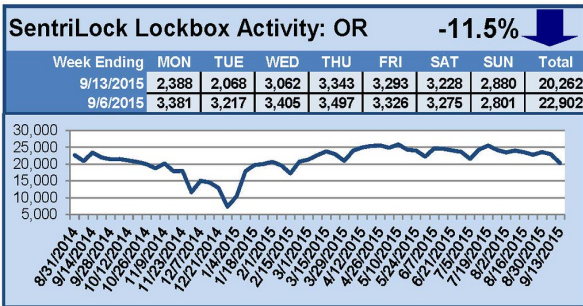

SentriLock Lockbox Activity September 28-October 4, 2015

This Week's Lockbox Activity

For the week of September 28-October 4, 2015, these charts show the number of times RMLS™ subscribers opened SentriLock lockboxes in Oregon and Washington. Activity in Oregon increased slightly this week; in Washington, activity decreased.

For a larger version of each chart, visit the RMLS™ photostream on Flickr.

SentriLock Lockbox Activity

September 21-27, 2015

This Week's Lockbox Activity

For the week of September 21-27, 2015, these charts show the number of times RMLS™ subscribers opened SentriLock lockboxes in Oregon and Washington. Washington saw an increase in lockbox activity this week, and Oregon saw a small decrease.

For a larger version of each chart, visit the RMLS™ photostream on Flickr.

SentriLock Lockbox Activity September 14-20, 2015

This Week's Lockbox Activity

For the week of September 14-20, 2015, these charts show the number of times RMLS™ subscribers opened SentriLock lockboxes in Oregon and Washington. Showing activity rose in Oregon this week, but fell slightly in Washington.

For a larger version of each chart, visit the RMLS™ photostream on Flickr.

SentriLock Lockbox Activity September 7-13, 2015

This Week's Lockbox Activity

For the week of September 7-13, 2015, these charts show the number of times RMLS™ subscribers opened SentriLock lockboxes in Oregon and Washington. Oregon and Washington saw decreased activity this week.