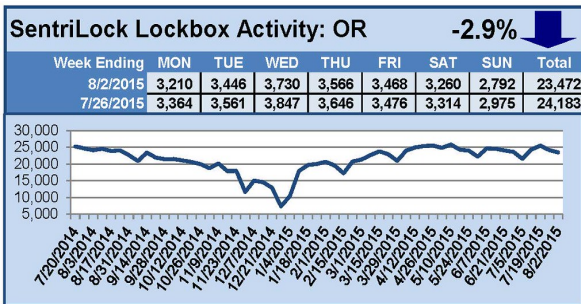

For a larger version of each chart, visit the RMLS™ photostream on Flickr.

SentriLock Lockbox Activity August 17-23, 2015

This Week's Lockbox Activity

For the week of August 17-23, 2015, these charts show the number of times RMLS™ subscribers opened SentriLock lockboxes in Oregon and Washington. Activity in Washington rose this week, while activity in Oregon decreased.

For a larger version of each chart, visit the RMLS™ photostream on Flickr.

SentriLock Lockbox Activity August 10-16, 2015

This Week's Lockbox Activity

For the week of August 10-16, 2015, these charts show the number of times RMLS™ subscribers opened SentriLock lockboxes in Oregon and Washington. Washington saw an increase in activity this week, while Oregon saw numbers decrease.

For a larger version of each chart, visit the RMLS™ photostream on Flickr.

SentriLock Lockbox Activity August 3-9, 2015

This Week's Lockbox Activity

For the week of August 3-9, 2015, these charts show the number of times RMLS™ subscribers opened SentriLock lockboxes in Oregon and Washington. Showing activity increased in both Oregon and Washington during this period.

For a larger version of each chart, visit the RMLS™ photostream on Flickr.

SentriLock Lockbox Activity July 27-August 2, 2015

This Week's Lockbox Activity

For the week of July 27-August 2, 2015, these charts show the number of times RMLS™ subscribers opened SentriLock lockboxes in Oregon and Washington. Showing activity in Washington rose this week, while activity in Oregon decreased.