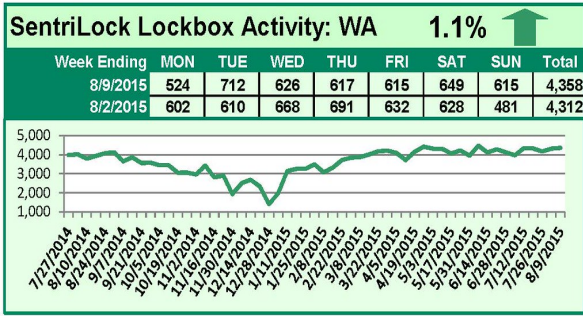

For a larger version of each chart, visit the RMLS™ photostream on Flickr.

SentriLock Lockbox Activity August 24-30, 2015

This Week's Lockbox Activity

For the week of August 24-30, 2015, these charts show the number of times RMLS™ subscribers opened SentriLock lockboxes in Oregon and Washington. Activity increased in Oregon this week, and activity decreased in Washington.

For a larger version of each chart, visit the RMLS™ photostream on Flickr.

SentriLock Lockbox Activity August 17-23, 2015

This Week's Lockbox Activity

For the week of August 17-23, 2015, these charts show the number of times RMLS™ subscribers opened SentriLock lockboxes in Oregon and Washington. Activity in Washington rose this week, while activity in Oregon decreased.

For a larger version of each chart, visit the RMLS™ photostream on Flickr.

SentriLock Lockbox Activity August 10-16, 2015

This Week's Lockbox Activity

For the week of August 10-16, 2015, these charts show the number of times RMLS™ subscribers opened SentriLock lockboxes in Oregon and Washington. Washington saw an increase in activity this week, while Oregon saw numbers decrease.

For a larger version of each chart, visit the RMLS™ photostream on Flickr.

SentriLock Lockbox Activity August 3-9, 2015

This Week's Lockbox Activity

For the week of August 3-9, 2015, these charts show the number of times RMLS™ subscribers opened SentriLock lockboxes in Oregon and Washington. Showing activity increased in both Oregon and Washington during this period.