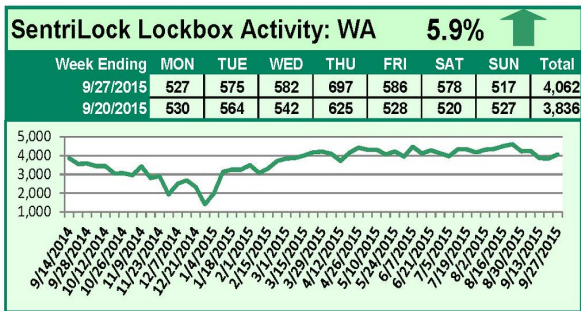

SentriLock Lockbox Activity September 28-October 4, 2015

This Week's Lockbox Activity

For the week of September 28-October 4, 2015, these charts show the number of times RMLS™ subscribers opened SentriLock lockboxes in Oregon and Washington. Activity in Oregon increased slightly this week; in Washington, activity decreased.

For a larger version of each chart, visit the RMLS™ photostream on Flickr.

SentriLock Lockbox Activity

September 21-27, 2015

This Week's Lockbox Activity

For the week of September 21-27, 2015, these charts show the number of times RMLS™ subscribers opened SentriLock lockboxes in Oregon and Washington. Washington saw an increase in lockbox activity this week, and Oregon saw a small decrease.

For a larger version of each chart, visit the RMLS™ photostream on Flickr.

SentriLock Lockbox Activity September 14-20, 2015

This Week's Lockbox Activity

For the week of September 14-20, 2015, these charts show the number of times RMLS™ subscribers opened SentriLock lockboxes in Oregon and Washington. Showing activity rose in Oregon this week, but fell slightly in Washington.

For a larger version of each chart, visit the RMLS™ photostream on Flickr.

SentriLock Lockbox Activity September 7-13, 2015

This Week's Lockbox Activity

For the week of September 7-13, 2015, these charts show the number of times RMLS™ subscribers opened SentriLock lockboxes in Oregon and Washington. Oregon and Washington saw decreased activity this week.