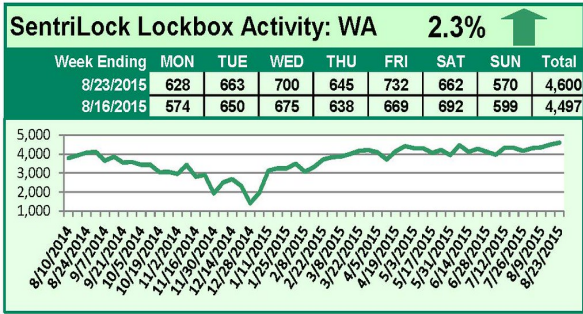

For a larger version of each chart, visit the RMLS™ photostream on Flickr.

SentriLock Lockbox Activity September 7-13, 2015

This Week's Lockbox Activity

For the week of September 7-13, 2015, these charts show the number of times RMLS™ subscribers opened SentriLock lockboxes in Oregon and Washington. Oregon and Washington saw decreased activity this week.

For a larger version of each chart, visit the RMLS™ photostream on Flickr.

SentriLock Lockbox Activity August 31-September 6, 2015

This Week's Lockbox Activity

For the week of August 31-September 6, 2015, these charts show the number of times RMLS™ subscribers opened SentriLock lockboxes in Oregon and Washington. In Oregon, activity decreased this week, while activity increased slightly in Washington.

For a larger version of each chart, visit the RMLS™ photostream on Flickr.

SentriLock Lockbox Activity August 24-30, 2015

This Week's Lockbox Activity

For the week of August 24-30, 2015, these charts show the number of times RMLS™ subscribers opened SentriLock lockboxes in Oregon and Washington. Activity increased in Oregon this week, and activity decreased in Washington.

For a larger version of each chart, visit the RMLS™ photostream on Flickr.

SentriLock Lockbox Activity August 17-23, 2015

This Week's Lockbox Activity

For the week of August 17-23, 2015, these charts show the number of times RMLS™ subscribers opened SentriLock lockboxes in Oregon and Washington. Activity in Washington rose this week, while activity in Oregon decreased.