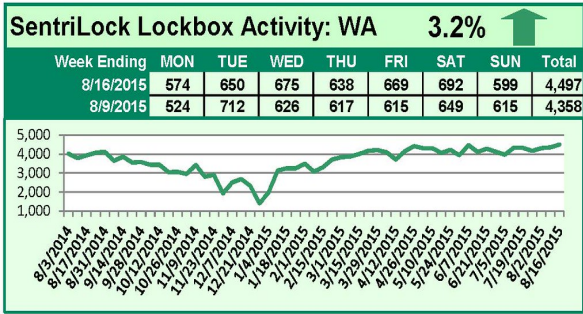

For a larger version of each chart, visit the RMLS™ photostream on Flickr.

SentriLock Lockbox Activity August 31-September 6, 2015

This Week's Lockbox Activity

For the week of August 31-September 6, 2015, these charts show the number of times RMLS™ subscribers opened SentriLock lockboxes in Oregon and Washington. In Oregon, activity decreased this week, while activity increased slightly in Washington.

For a larger version of each chart, visit the RMLS™ photostream on Flickr.

SentriLock Lockbox Activity August 24-30, 2015

This Week's Lockbox Activity

For the week of August 24-30, 2015, these charts show the number of times RMLS™ subscribers opened SentriLock lockboxes in Oregon and Washington. Activity increased in Oregon this week, and activity decreased in Washington.

For a larger version of each chart, visit the RMLS™ photostream on Flickr.

SentriLock Lockbox Activity August 17-23, 2015

This Week's Lockbox Activity

For the week of August 17-23, 2015, these charts show the number of times RMLS™ subscribers opened SentriLock lockboxes in Oregon and Washington. Activity in Washington rose this week, while activity in Oregon decreased.

For a larger version of each chart, visit the RMLS™ photostream on Flickr.

SentriLock Lockbox Activity August 10-16, 2015

This Week's Lockbox Activity

For the week of August 10-16, 2015, these charts show the number of times RMLS™ subscribers opened SentriLock lockboxes in Oregon and Washington. Washington saw an increase in activity this week, while Oregon saw numbers decrease.