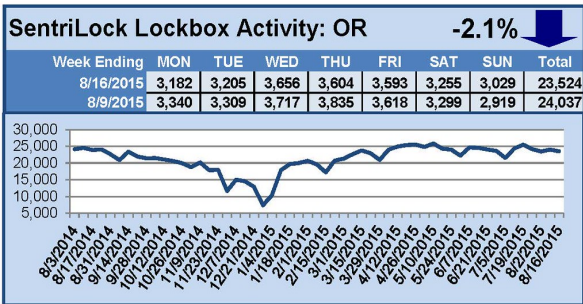

For a larger version of each chart, visit the RMLS™ photostream on Flickr.

SentriLock Lockbox Activity August 31-September 6, 2015

This Week's Lockbox Activity

For the week of August 31-September 6, 2015, these charts show the number of times RMLS™ subscribers opened SentriLock lockboxes in Oregon and Washington. In Oregon, activity decreased this week, while activity increased slightly in Washington.

For a larger version of each chart, visit the RMLS™ photostream on Flickr.

SentriLock Lockbox Activity August 24-30, 2015

This Week's Lockbox Activity

For the week of August 24-30, 2015, these charts show the number of times RMLS™ subscribers opened SentriLock lockboxes in Oregon and Washington. Activity increased in Oregon this week, and activity decreased in Washington.

For a larger version of each chart, visit the RMLS™ photostream on Flickr.

SentriLock Lockbox Activity August 17-23, 2015

This Week's Lockbox Activity

For the week of August 17-23, 2015, these charts show the number of times RMLS™ subscribers opened SentriLock lockboxes in Oregon and Washington. Activity in Washington rose this week, while activity in Oregon decreased.

For a larger version of each chart, visit the RMLS™ photostream on Flickr.

SentriLock Lockbox Activity August 10-16, 2015

This Week's Lockbox Activity

For the week of August 10-16, 2015, these charts show the number of times RMLS™ subscribers opened SentriLock lockboxes in Oregon and Washington. Washington saw an increase in activity this week, while Oregon saw numbers decrease.