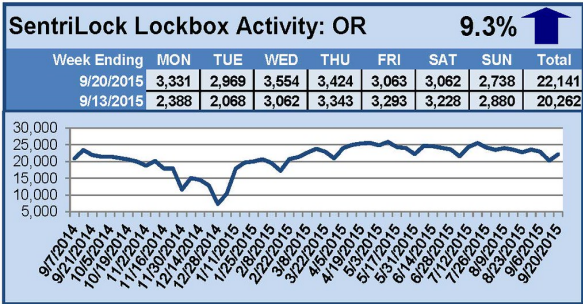

SentriLock Lockbox Activity September 28-October 4, 2015

This Week's Lockbox Activity

For the week of September 28-October 4, 2015, these charts show the number of times RMLS™ subscribers opened SentriLock lockboxes in Oregon and Washington. Activity in Oregon increased slightly this week; in Washington, activity decreased.

For a larger version of each chart, visit the RMLS™ photostream on Flickr.

SentriLock Lockbox Activity

September 21-27, 2015

This Week's Lockbox Activity

For the week of September 21-27, 2015, these charts show the number of times RMLS™ subscribers opened SentriLock lockboxes in Oregon and Washington. Washington saw an increase in lockbox activity this week, and Oregon saw a small decrease.

For a larger version of each chart, visit the RMLS™ photostream on Flickr.

SentriLock Lockbox Activity September 14-20, 2015

This Week's Lockbox Activity

For the week of September 14-20, 2015, these charts show the number of times RMLS™ subscribers opened SentriLock lockboxes in Oregon and Washington. Showing activity rose in Oregon this week, but fell slightly in Washington.

For a larger version of each chart, visit the RMLS™ photostream on Flickr.

SentriLock Lockbox Activity September 7-13, 2015

This Week's Lockbox Activity

For the week of September 7-13, 2015, these charts show the number of times RMLS™ subscribers opened SentriLock lockboxes in Oregon and Washington. Oregon and Washington saw decreased activity this week.