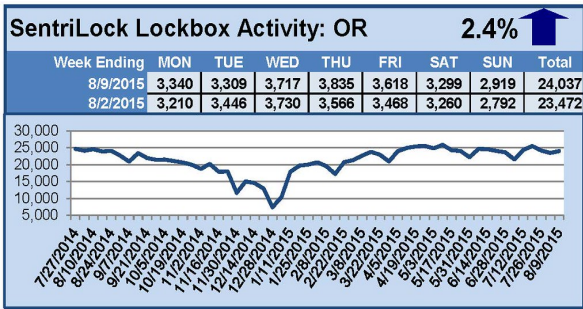

For a larger version of each chart, visit the RMLS™ photostream on Flickr.

SentriLock Lockbox Activity August 24-30, 2015

This Week's Lockbox Activity

For the week of August 24-30, 2015, these charts show the number of times RMLS™ subscribers opened SentriLock lockboxes in Oregon and Washington. Activity increased in Oregon this week, and activity decreased in Washington.

For a larger version of each chart, visit the RMLS™ photostream on Flickr.

SentriLock Lockbox Activity August 17-23, 2015

This Week's Lockbox Activity

For the week of August 17-23, 2015, these charts show the number of times RMLS™ subscribers opened SentriLock lockboxes in Oregon and Washington. Activity in Washington rose this week, while activity in Oregon decreased.

For a larger version of each chart, visit the RMLS™ photostream on Flickr.

SentriLock Lockbox Activity August 10-16, 2015

This Week's Lockbox Activity

For the week of August 10-16, 2015, these charts show the number of times RMLS™ subscribers opened SentriLock lockboxes in Oregon and Washington. Washington saw an increase in activity this week, while Oregon saw numbers decrease.

For a larger version of each chart, visit the RMLS™ photostream on Flickr.

SentriLock Lockbox Activity August 3-9, 2015

This Week's Lockbox Activity

For the week of August 3-9, 2015, these charts show the number of times RMLS™ subscribers opened SentriLock lockboxes in Oregon and Washington. Showing activity increased in both Oregon and Washington during this period.