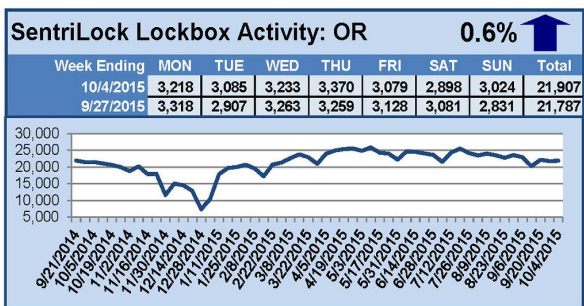

SentriLock Lockbox Activity September 28-October 4, 2015

This Week's Lockbox Activity

For the week of September 28-October 4, 2015, these charts show the number of times RMLS™ subscribers opened SentriLock lockboxes in Oregon and Washington. Activity in Oregon increased slightly this week; in Washington, activity decreased.

For a larger version of each chart, visit the RMLS™ photostream on Flickr.

SentriLock Lockbox Activity

September 21-27, 2015

This Week's Lockbox Activity

For the week of September 21-27, 2015, these charts show the number of times RMLS™ subscribers opened SentriLock lockboxes in Oregon and Washington. Washington saw an increase in lockbox activity this week, and Oregon saw a small decrease.

For a larger version of each chart, visit the RMLS™ photostream on Flickr.

SentriLock Lockbox Activity September 14-20, 2015

This Week's Lockbox Activity

For the week of September 14-20, 2015, these charts show the number of times RMLS™ subscribers opened SentriLock lockboxes in Oregon and Washington. Showing activity rose in Oregon this week, but fell slightly in Washington.