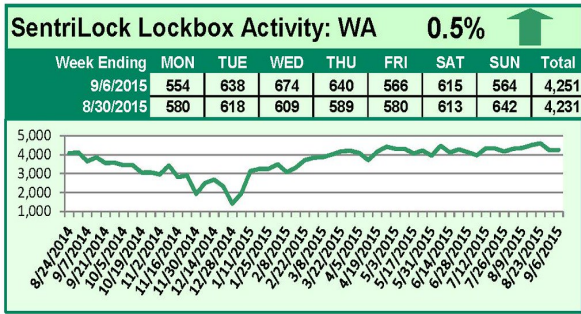

For a larger version of each chart, visit the RMLS™ photostream on Flickr.

SentriLock Lockbox Activity

September 21-27, 2015

This Week's Lockbox Activity

For the week of September 21-27, 2015, these charts show the number of times RMLS™ subscribers opened SentriLock lockboxes in Oregon and Washington. Washington saw an increase in lockbox activity this week, and Oregon saw a small decrease.

For a larger version of each chart, visit the RMLS™ photostream on Flickr.

SentriLock Lockbox Activity September 14-20, 2015

This Week's Lockbox Activity

For the week of September 14-20, 2015, these charts show the number of times RMLS™ subscribers opened SentriLock lockboxes in Oregon and Washington. Showing activity rose in Oregon this week, but fell slightly in Washington.

For a larger version of each chart, visit the RMLS™ photostream on Flickr.

SentriLock Lockbox Activity September 7-13, 2015

This Week's Lockbox Activity

For the week of September 7-13, 2015, these charts show the number of times RMLS™ subscribers opened SentriLock lockboxes in Oregon and Washington. Oregon and Washington saw decreased activity this week.

For a larger version of each chart, visit the RMLS™ photostream on Flickr.

SentriLock Lockbox Activity August 31-September 6, 2015

This Week's Lockbox Activity

For the week of August 31-September 6, 2015, these charts show the number of times RMLS™ subscribers opened SentriLock lockboxes in Oregon and Washington. In Oregon, activity decreased this week, while activity increased slightly in Washington.