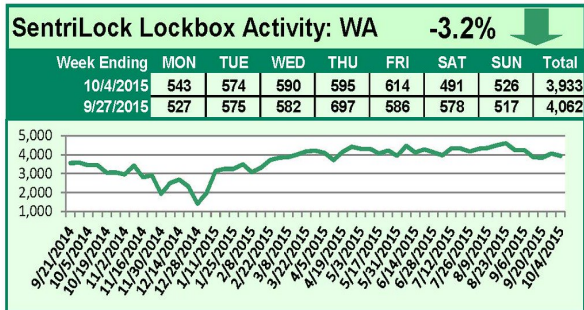

SentriLock Lockbox Activity September 28-October 4, 2015

This Week's Lockbox Activity

For the week of September 28-October 4, 2015, these charts show the number of times RMLS™ subscribers opened SentriLock lockboxes in Oregon and Washington. Activity in Oregon increased slightly this week; in Washington, activity decreased.

For a larger version of each chart, visit the RMLS™ photostream on Flickr.

SentriLock Lockbox Activity

September 21-27, 2015

This Week's Lockbox Activity

For the week of September 21-27, 2015, these charts show the number of times RMLS™ subscribers opened SentriLock lockboxes in Oregon and Washington. Washington saw an increase in lockbox activity this week, and Oregon saw a small decrease.

For a larger version of each chart, visit the RMLS™ photostream on Flickr.

SentriLock Lockbox Activity September 14-20, 2015

This Week's Lockbox Activity

For the week of September 14-20, 2015, these charts show the number of times RMLS™ subscribers opened SentriLock lockboxes in Oregon and Washington. Showing activity rose in Oregon this week, but fell slightly in Washington.

For a larger version of each chart, visit the RMLS™ photostream on Flickr.

SentriLock Lockbox Activity September 7-13, 2015

This Week's Lockbox Activity

For the week of September 7-13, 2015, these charts show the number of times RMLS™ subscribers opened SentriLock lockboxes in Oregon and Washington. Oregon and Washington saw decreased activity this week.