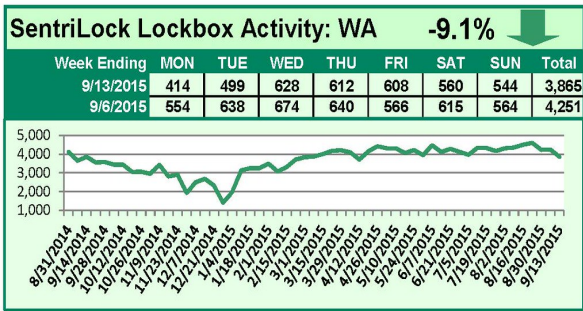

For a larger version of each chart, visit the RMLS™ photostream on Flickr.

SentriLock Lockbox Activity

September 21-27, 2015

This Week's Lockbox Activity

For the week of September 21-27, 2015, these charts show the number of times RMLS™ subscribers opened SentriLock lockboxes in Oregon and Washington. Washington saw an increase in lockbox activity this week, and Oregon saw a small decrease.

For a larger version of each chart, visit the RMLS™ photostream on Flickr.

SentriLock Lockbox Activity September 14-20, 2015

This Week's Lockbox Activity

For the week of September 14-20, 2015, these charts show the number of times RMLS™ subscribers opened SentriLock lockboxes in Oregon and Washington. Showing activity rose in Oregon this week, but fell slightly in Washington.

For a larger version of each chart, visit the RMLS™ photostream on Flickr.

SentriLock Lockbox Activity September 7-13, 2015

This Week's Lockbox Activity

For the week of September 7-13, 2015, these charts show the number of times RMLS™ subscribers opened SentriLock lockboxes in Oregon and Washington. Oregon and Washington saw decreased activity this week.

For a larger version of each chart, visit the RMLS™ photostream on Flickr.

SentriLock Lockbox Activity August 31-September 6, 2015

This Week's Lockbox Activity

For the week of August 31-September 6, 2015, these charts show the number of times RMLS™ subscribers opened SentriLock lockboxes in Oregon and Washington. In Oregon, activity decreased this week, while activity increased slightly in Washington.