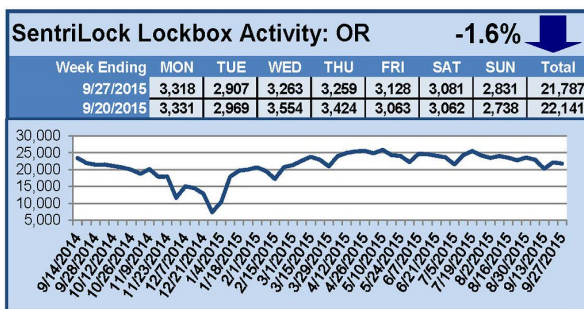

SentriLock Lockbox Activity September 28-October 4, 2015

This Week's Lockbox Activity

For the week of September 28-October 4, 2015, these charts show the number of times RMLS™ subscribers opened SentriLock lockboxes in Oregon and Washington. Activity in Oregon increased slightly this week; in Washington, activity decreased.

For a larger version of each chart, visit the RMLS™ photostream on Flickr.

SentriLock Lockbox Activity

September 21-27, 2015

This Week's Lockbox Activity

For the week of September 21-27, 2015, these charts show the number of times RMLS™ subscribers opened SentriLock lockboxes in Oregon and Washington. Washington saw an increase in lockbox activity this week, and Oregon saw a small decrease.

For a larger version of each chart, visit the RMLS™ photostream on Flickr.

SentriLock Lockbox Activity September 14-20, 2015

This Week's Lockbox Activity

For the week of September 14-20, 2015, these charts show the number of times RMLS™ subscribers opened SentriLock lockboxes in Oregon and Washington. Showing activity rose in Oregon this week, but fell slightly in Washington.