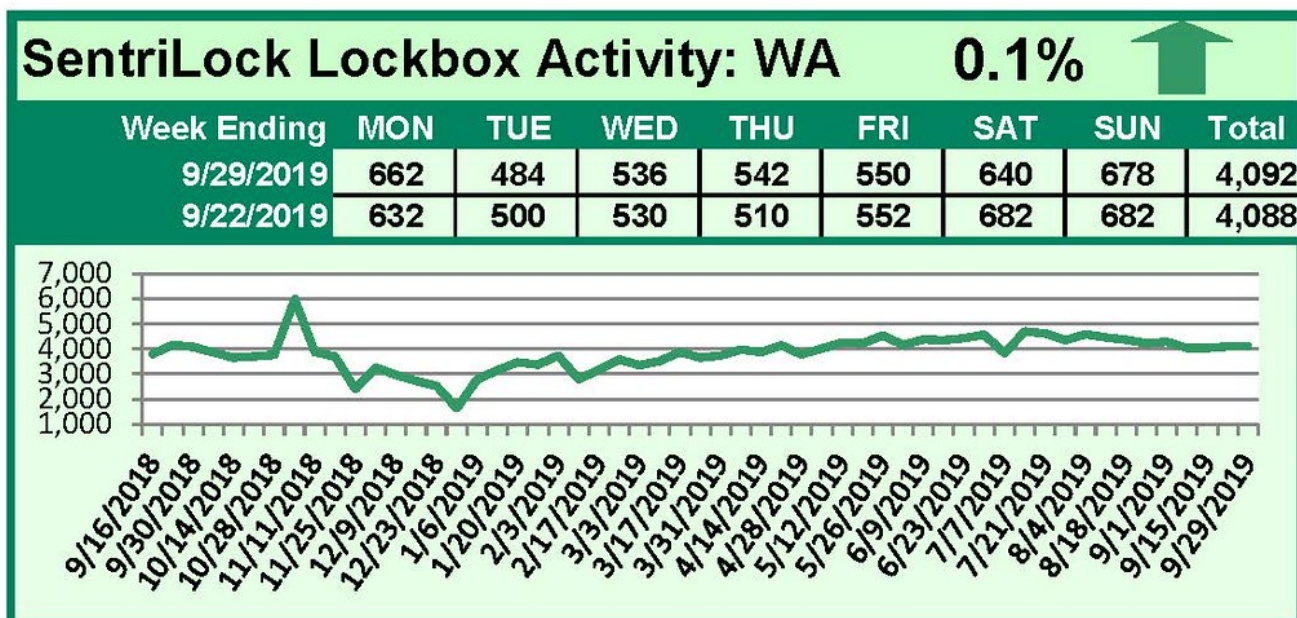

For a larger version of each chart, visit the RMLS™ photostream on Flickr.

SentriLock Lockbox Activity September 23-29, 2019