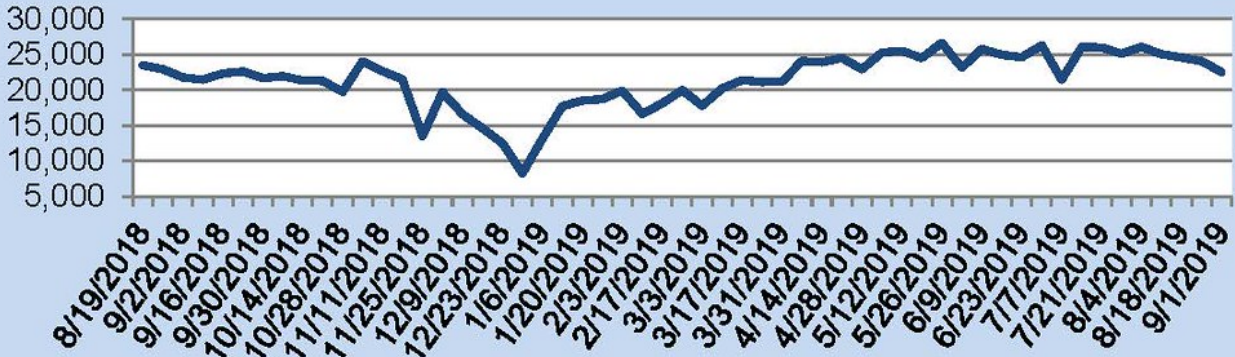

For the week of September 2-8, 2019, these charts show the number of times RMLS™ subscribers opened SentriLock lockboxes in Oregon and Washington. This week, activity decreased in both Oregon and Washington.

For a larger version of each chart, visit the RMLS™ photostream on Flickr.

SentriLock Lockbox Activity August 26-September 1, 2019

SentriLock Lockbox Activity: OR

-6.4% 

Week Ending	MON	TUE	WED	THU	FRI	SAT	SUN	Total
9/1/2019	3,659	3,008	3,264	3,153	3,171	3,067	3,221	22,543
8/25/2019	3,912	3,199	3,452	3,413	3,228	3,208	3,683	24,095

This Week's Lockbox Activity

For the week of August 26-September 1, 2019, these charts show the number of times RMLS™ subscribers opened SentriLock lockboxes in Oregon and Washington. Activity increased in Washington and decreased in Oregon this week.