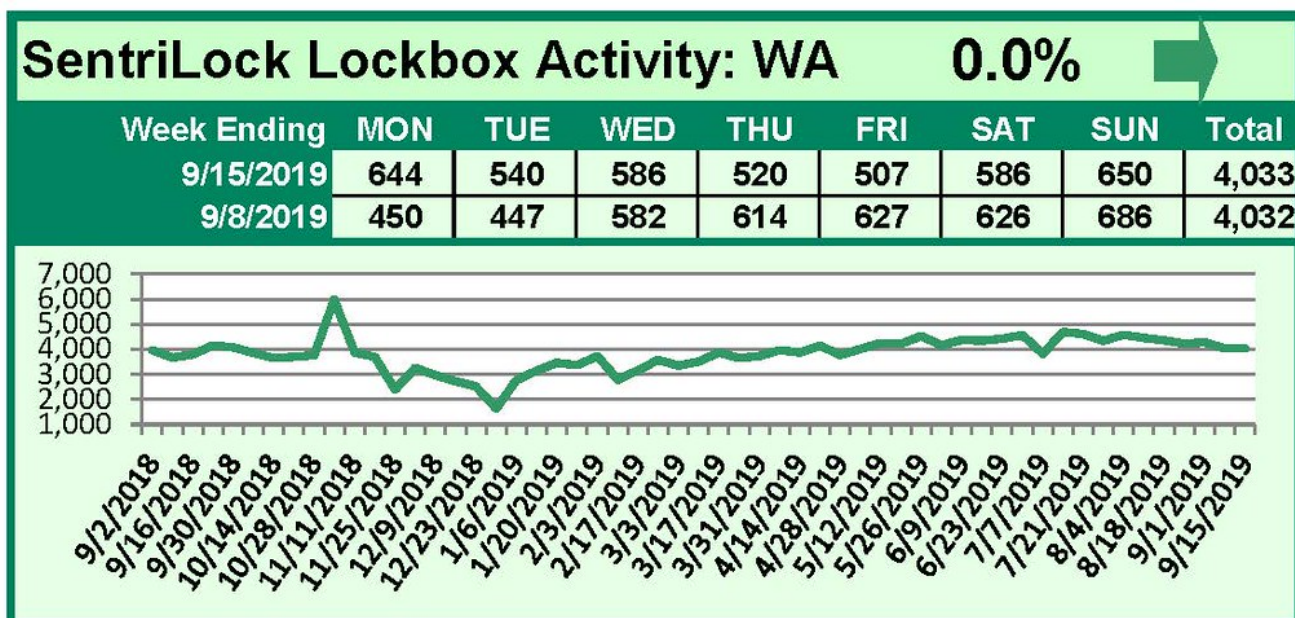

For a larger version of each chart, visit the RMLS™ photostream on Flickr.

SentriLock Lockbox Activity September 9-15, 2019