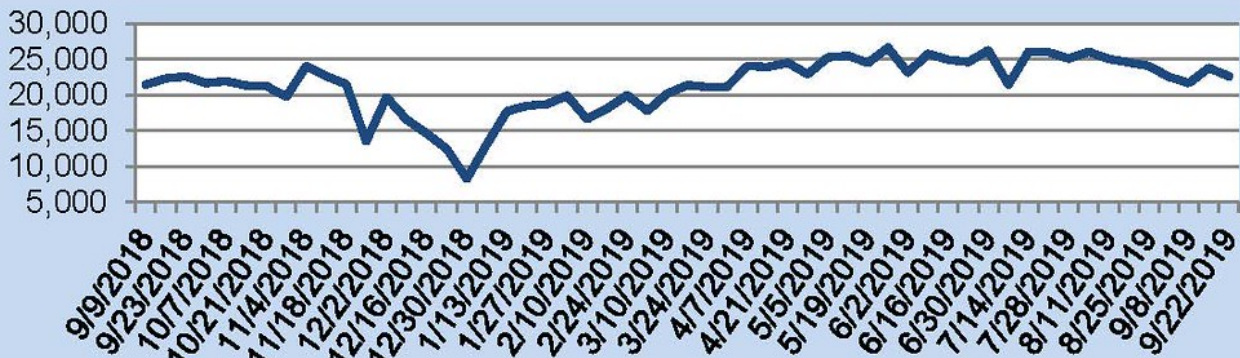

This Week's Lockbox Activity

For the week of September 23-29, 2019, these charts show the number of times RMLS™ subscribers opened SentriLock lockboxes in Oregon and Washington. This week activity again increased in Washington while decreasing in Oregon.

For a larger version of each chart, visit the RMLS™ photostream on Flickr.

SentriLock Lockbox Activity September 16-22, 2019

SentriLock Lockbox Activity: WA

1.4%

Week Ending	MON	TUE	WED	THU	FRI	SAT	SUN	Total
9/22/2019	632	500	530	510	552	682	682	4,088
9/15/2019	644	540	586	520	507	586	650	4,033

SentriLock Lockbox Activity: OR

-5.1%

Week Ending	MON	TUE	WED	THU	FRI	SAT	SUN	Total
9/22/2019	3,575	2,943	3,136	2,958	3,205	3,147	3,625	22,589
9/15/2019	3,949	2,893	3,112	3,348	3,379	3,228	3,882	23,791

This Week's Lockbox Activity

For the week of September 16-22, 2019, these charts show the number of times RMLS™ subscribers opened SentriLock lockboxes in Oregon and Washington. Activity increased in Washington this week while decreasing in Oregon.