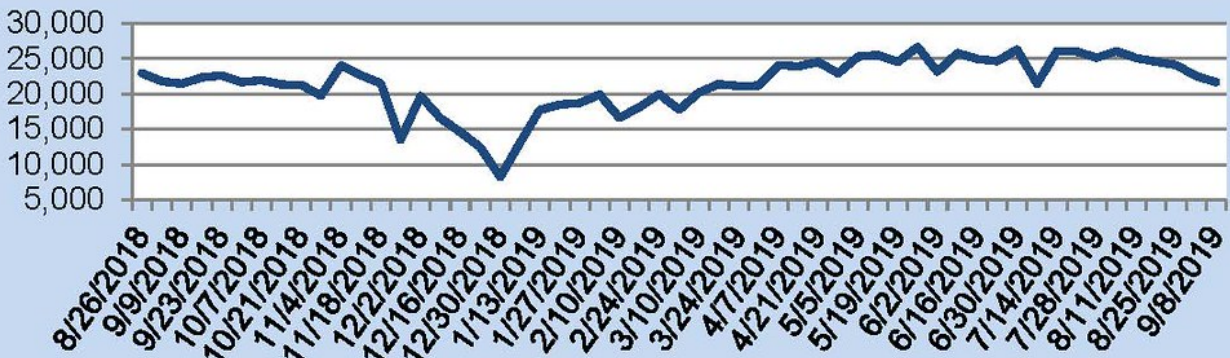

For a larger version of each chart, visit the RMLS™ photostream on Flickr.

SentriLock Lockbox Activity September 9-15, 2019

SentriLock Lockbox Activity: OR

9.8% 

Week Ending	MON	TUE	WED	THU	FRI	SAT	SUN	Total
9/15/2019	3,949	2,893	3,112	3,348	3,379	3,228	3,882	23,791
9/8/2019	2,640	2,103	3,031	3,459	3,298	3,327	3,807	21,665

This Week's Lockbox Activity

For the week of September 9-15, 2019, these charts show the number of times RMLS™ subscribers opened SentriLock lockboxes in Oregon and Washington. This week, activity remained steady in Washington while increasing in Oregon.

For a larger version of each chart, visit the RMLS™ photostream on Flickr.

SentriLock Lockbox Activity September 2-8, 2019

SentriLock Lockbox Activity: WA

-5.9%

Week Ending	MON	TUE	WED	THU	FRI	SAT	SUN	Total
9/8/2019	450	447	582	614	627	626	686	4,032
9/1/2019	735	509	564	581	640	683	571	4,283

SentriLock Lockbox Activity: OR

-3.9%

Week Ending	MON	TUE	WED	THU	FRI	SAT	SUN	Total
9/8/2019	2,640	2,103	3,031	3,459	3,298	3,327	3,807	21,665
9/1/2019	3,659	3,008	3,264	3,153	3,171	3,067	3,221	22,543

This Week's Lockbox Activity