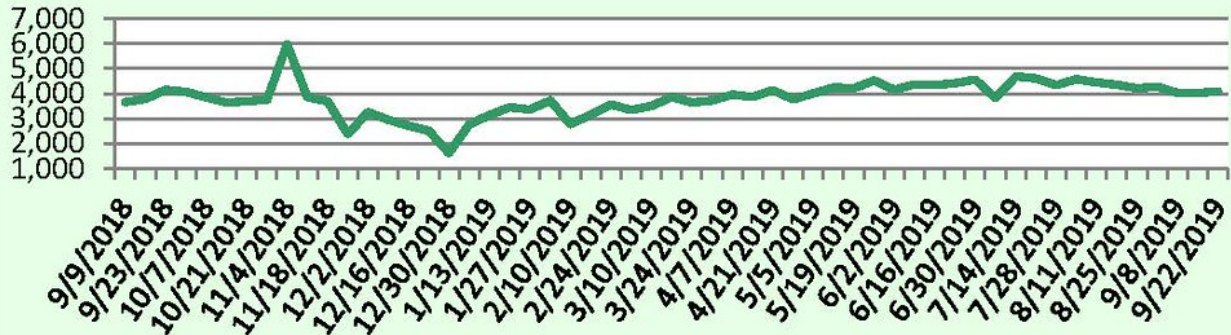

This Week's Lockbox Activity

For the week of September 23-29, 2019, these charts show the number of times RMLS™ subscribers opened SentriLock lockboxes in Oregon and Washington. This week activity again increased in Washington while decreasing in Oregon.

For a larger version of each chart, visit the RMLS™ photostream on Flickr.

SentriLock Lockbox Activity September 16-22, 2019

SentriLock Lockbox Activity: WA

1.4%

Week Ending	MON	TUE	WED	THU	FRI	SAT	SUN	Total
9/22/2019	632	500	530	510	552	682	682	4,088
9/15/2019	644	540	586	520	507	586	650	4,033

SentriLock Lockbox Activity: OR

-5.1%

Week Ending	MON	TUE	WED	THU	FRI	SAT	SUN	Total
9/22/2019	3,575	2,943	3,136	2,958	3,205	3,147	3,625	22,589
9/15/2019	3,949	2,893	3,112	3,348	3,379	3,228	3,882	23,791

This Week's Lockbox Activity

For the week of September 16-22, 2019, these charts show the number of times RMLS™ subscribers opened SentriLock lockboxes in Oregon and Washington. Activity increased in Washington this week while decreasing in Oregon.