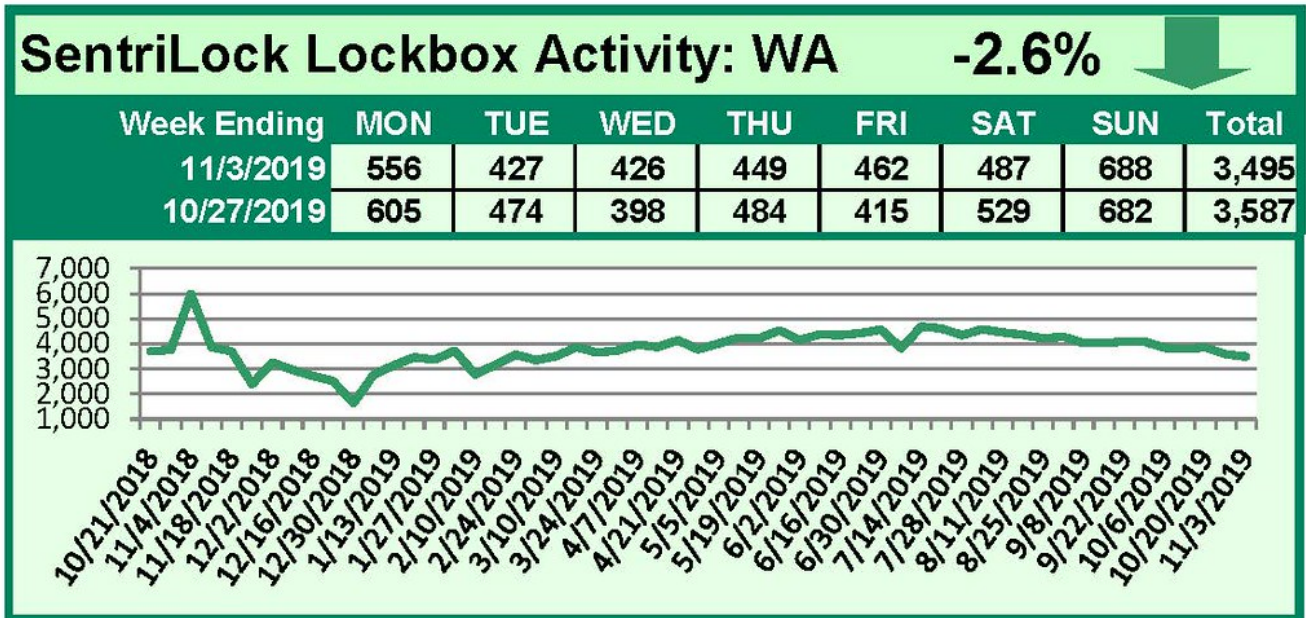

SentriLock Lockbox Activity October 28-November 3, 2019

This Week's Lockbox Activity

For the week of October 28-November 3, 2019, these charts show the number of times RMLS™ subscribers opened SentiLock lockboxes in Oregon and Washington. Activity decreased again last week in both Oregon and Washington.

For a larger version of each chart, visit the RMLS™ photostream on Flickr.

SentiLock Lockbox Activity October 21-27, 2019

SentriLock Lockbox Activity: OR

-1.5% 

Week Ending	MON	TUE	WED	THU	FRI	SAT	SUN	Total
10/27/2019	3,537	2,483	2,723	2,531	2,765	2,707	3,231	19,977
10/20/2019	3,429	2,566	2,830	2,613	2,737	2,794	3,312	20,281

This Week's Lockbox Activity

For the week of October 21-27, 2019, these charts show the number of times RMLS™ subscribers opened SentriLock lockboxes in Oregon and Washington. Activity decreased last week in both Oregon and Washington.