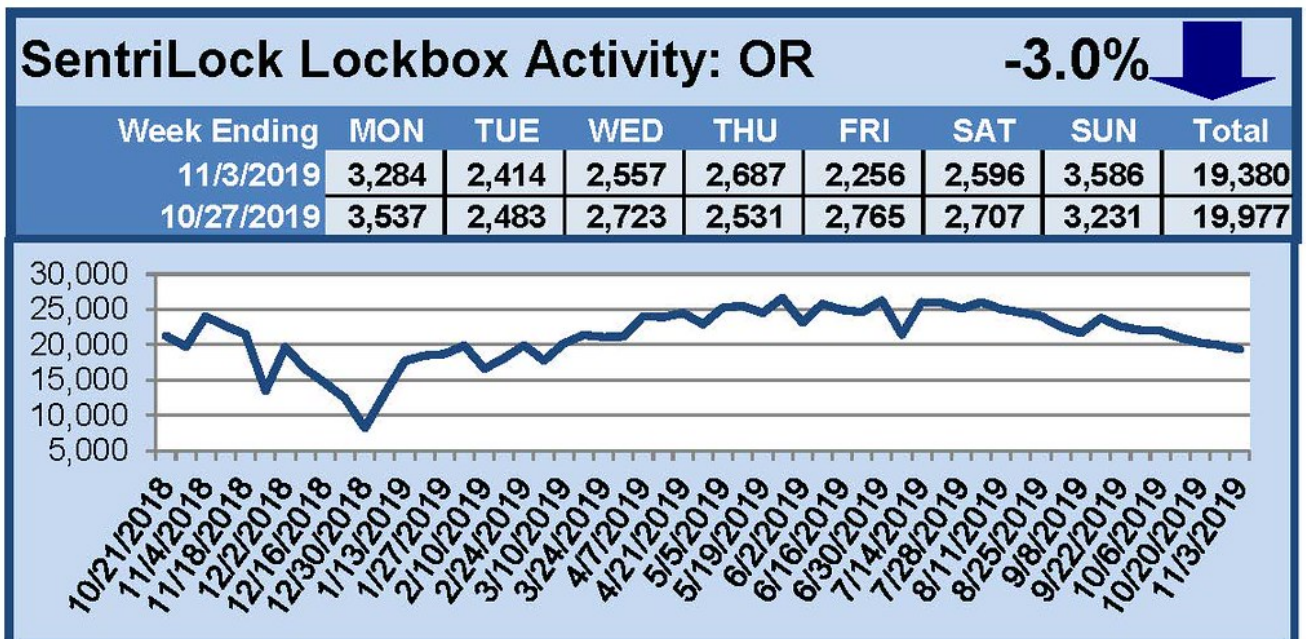

SentriLock Lockbox Activity October 28-November 3, 2019

This Week's Lockbox Activity

For the week of October 28-November 3, 2019, these charts show the number of times RMLS™ subscribers opened SentiLock lockboxes in Oregon and Washington. Activity decreased again last week in both Oregon and Washington.

For a larger version of each chart, visit the RMLS™ photostream on Flickr.

SentiLock Lockbox Activity October 21-27, 2019

SentriLock Lockbox Activity: OR

-1.5% 

Week Ending	MON	TUE	WED	THU	FRI	SAT	SUN	Total
10/27/2019	3,537	2,483	2,723	2,531	2,765	2,707	3,231	19,977
10/20/2019	3,429	2,566	2,830	2,613	2,737	2,794	3,312	20,281

This Week's Lockbox Activity

For the week of October 21-27, 2019, these charts show the number of times RMLS™ subscribers opened SentriLock lockboxes in Oregon and Washington. Activity decreased last week in both Oregon and Washington.