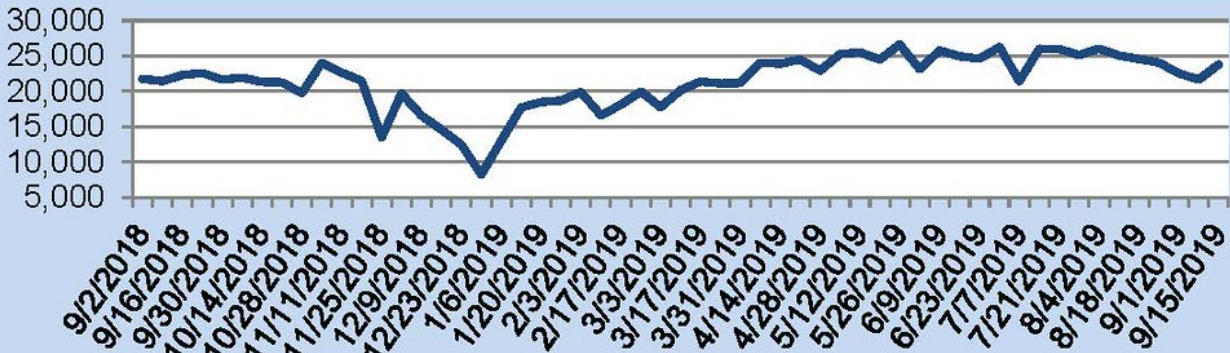

For the week of September 16-22, 2019, these charts show the number of times RMLS™ subscribers opened SentriLock lockboxes in Oregon and Washington. Activity increased in Washington this week while decreasing in Oregon.

For a larger version of each chart, visit the RMLS™ photostream on Flickr.

SentriLock Lockbox Activity September 9-15, 2019

SentriLock Lockbox Activity: OR

9.8% 

Week Ending	MON	TUE	WED	THU	FRI	SAT	SUN	Total
9/15/2019	3,949	2,893	3,112	3,348	3,379	3,228	3,882	23,791
9/8/2019	2,640	2,103	3,031	3,459	3,298	3,327	3,807	21,665

This Week's Lockbox Activity

For the week of September 9-15, 2019, these charts show the number of times RMLS™ subscribers opened SentriLock lockboxes in Oregon and Washington. This week, activity remained steady in Washington while increasing in Oregon.