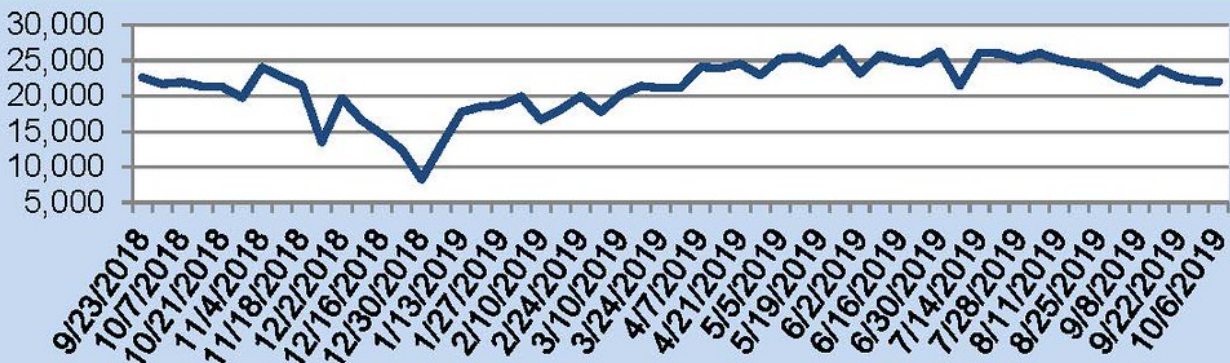

This Week's Lockbox Activity

For the week of October 7-13, 2019, these charts show the number of times RMLS™ subscribers opened SentriLock lockboxes in Oregon and Washington. Activity decreased in both Oregon and Washington this week.

For a larger version of each chart, visit the RMLS™ photostream on Flickr.

SentriLock Lockbox Activity September 30-October 6, 2019

SentriLock Lockbox Activity: WA

-6.3%

Week Ending	MON	TUE	WED	THU	FRI	SAT	SUN	Total
10/6/2019	596	480	493	495	543	599	630	3,836
9/29/2019	662	484	536	542	550	640	678	4,092

SentriLock Lockbox Activity: OR

-0.4%

Week Ending	MON	TUE	WED	THU	FRI	SAT	SUN	Total
10/6/2019	3,617	2,884	3,010	2,820	2,825	3,022	3,815	21,993
9/29/2019	3,465	2,857	3,052	3,176	2,828	2,970	3,734	22,082

This Week's Lockbox Activity

For the week of September 30-October 6, 2019, these charts show the number of times RMLS™ subscribers opened SentriLock lockboxes in Oregon and Washington. Activity decreased in both Oregon and Washington this week.