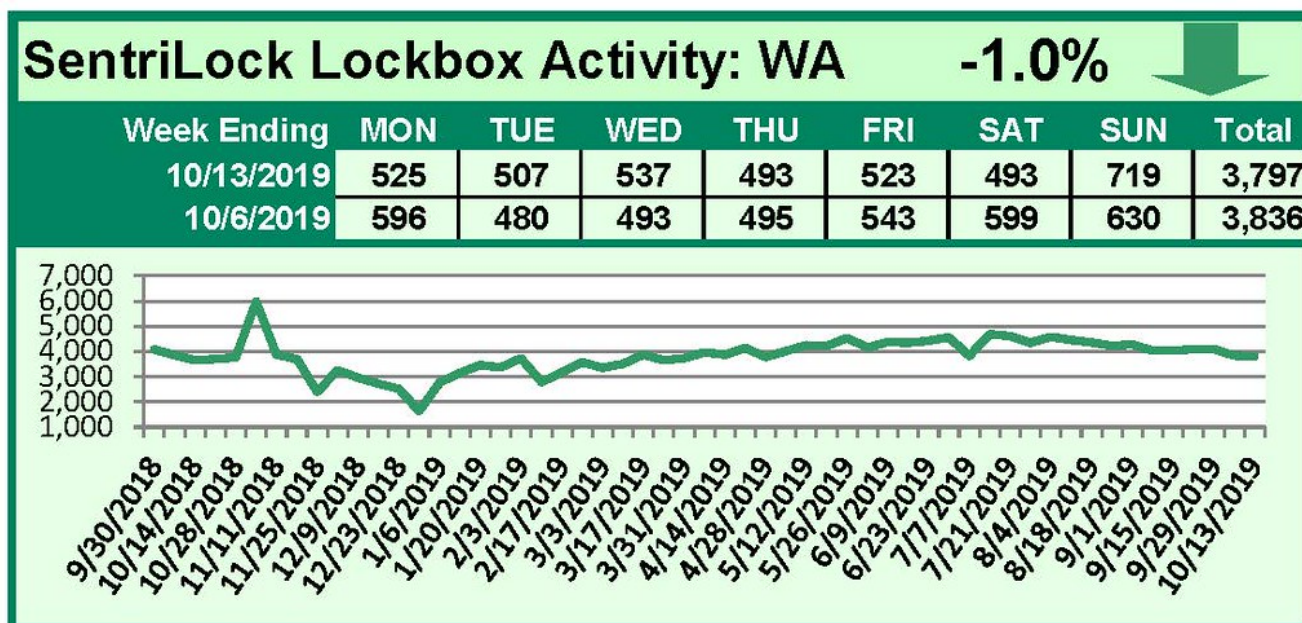

For a larger version of each chart, visit the RMLS™ photostream on Flickr.

SentriLock Lockbox Activity October 7-13, 2019