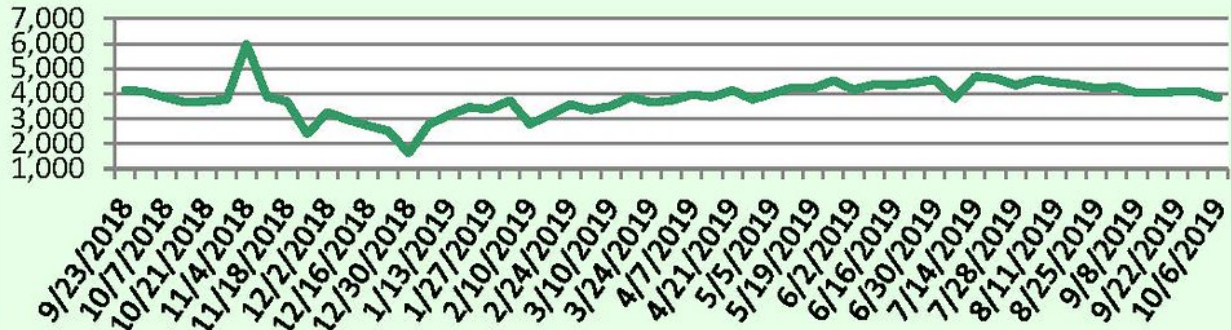

This Week's Lockbox Activity

For the week of October 7-13, 2019, these charts show the number of times RMLS™ subscribers opened SentriLock lockboxes in Oregon and Washington. Activity decreased in both Oregon and Washington this week.

For a larger version of each chart, visit the RMLS™ photostream on Flickr.

SentriLock Lockbox Activity September 30-October 6, 2019

SentriLock Lockbox Activity: WA

-6.3%

Week Ending	MON	TUE	WED	THU	FRI	SAT	SUN	Total
10/6/2019	596	480	493	495	543	599	630	3,836
9/29/2019	662	484	536	542	550	640	678	4,092

SentriLock Lockbox Activity: OR

-0.4%

Week Ending	MON	TUE	WED	THU	FRI	SAT	SUN	Total
10/6/2019	3,617	2,884	3,010	2,820	2,825	3,022	3,815	21,993
9/29/2019	3,465	2,857	3,052	3,176	2,828	2,970	3,734	22,082

This Week's Lockbox Activity

For the week of September 30-October 6, 2019, these charts show the number of times RMLS™ subscribers opened SentriLock lockboxes in Oregon and Washington. Activity decreased in both Oregon and Washington this week.