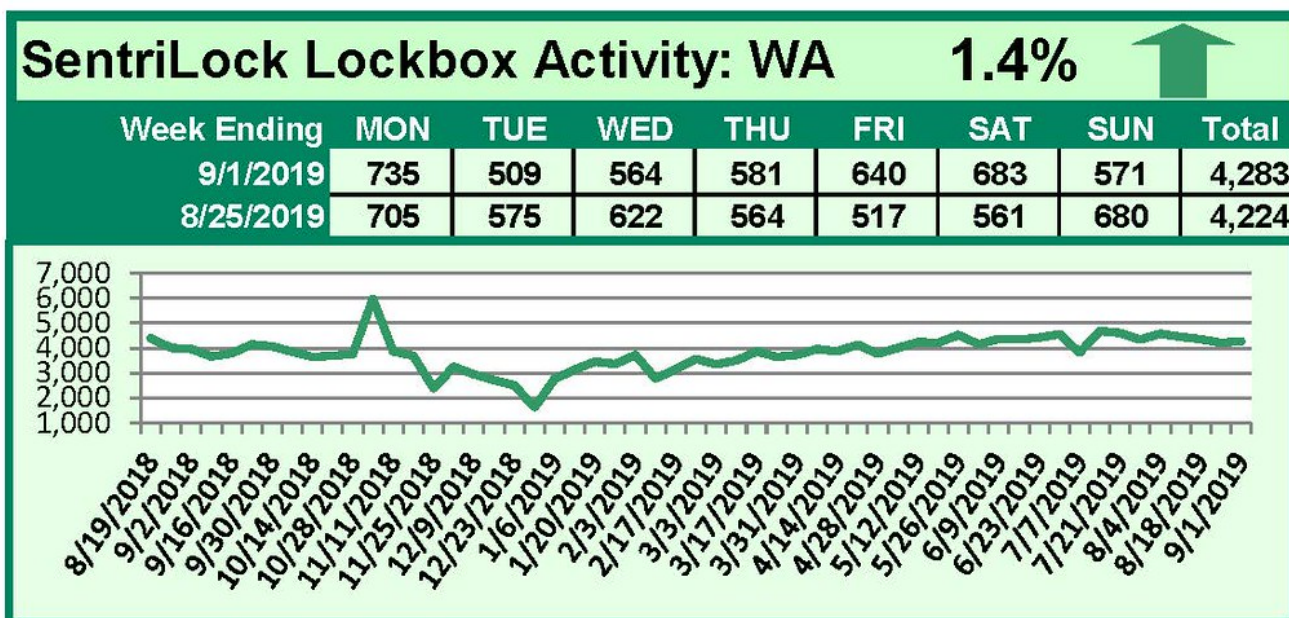

For a larger version of each chart, visit the RMLS™ photostream on Flickr.

SentriLock Lockbox Activity August 26-September 1, 2019