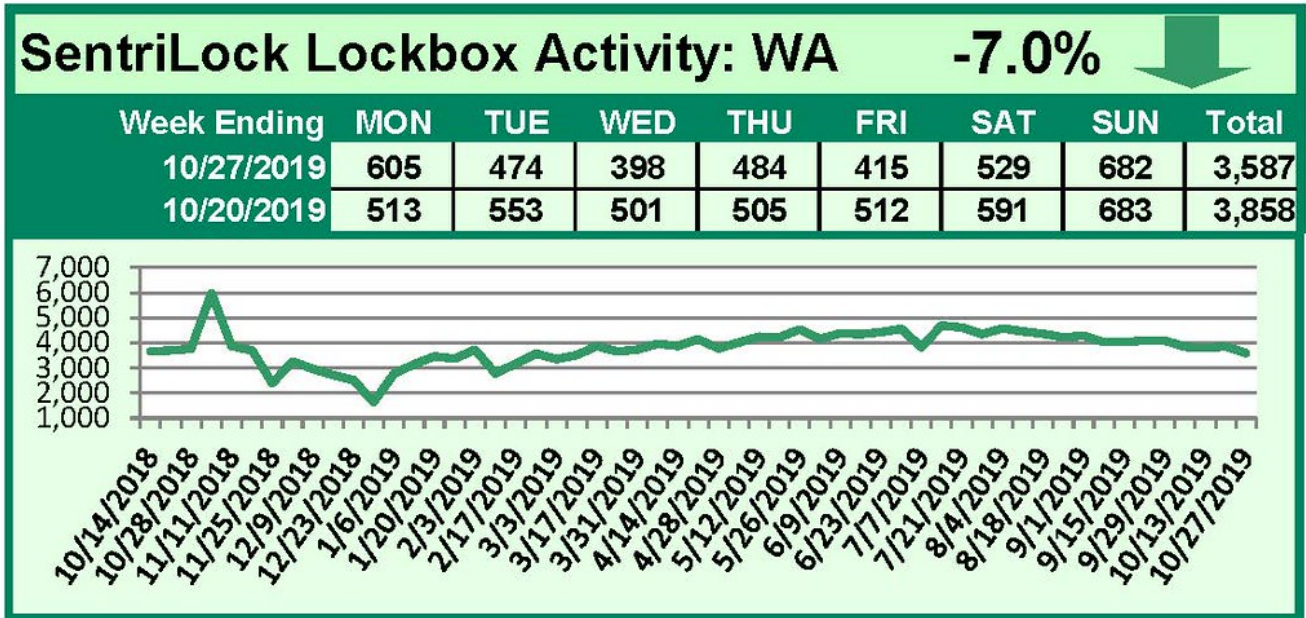

SentriLock Lockbox Activity October 28-November 3, 2019

This Week's Lockbox Activity

For the week of October 28-November 3, 2019, these charts show the number of times RMLS™ subscribers opened SentiLock lockboxes in Oregon and Washington. Activity decreased again last week in both Oregon and Washington.

For a larger version of each chart, visit the RMLS™ photostream on Flickr.

SentiLock Lockbox Activity October 21-27, 2019

SentriLock Lockbox Activity: OR

-1.5% 

Week Ending	MON	TUE	WED	THU	FRI	SAT	SUN	Total
10/27/2019	3,537	2,483	2,723	2,531	2,765	2,707	3,231	19,977
10/20/2019	3,429	2,566	2,830	2,613	2,737	2,794	3,312	20,281

This Week's Lockbox Activity

For the week of October 21-27, 2019, these charts show the number of times RMLS™ subscribers opened SentriLock lockboxes in Oregon and Washington. Activity decreased last week in both Oregon and Washington.