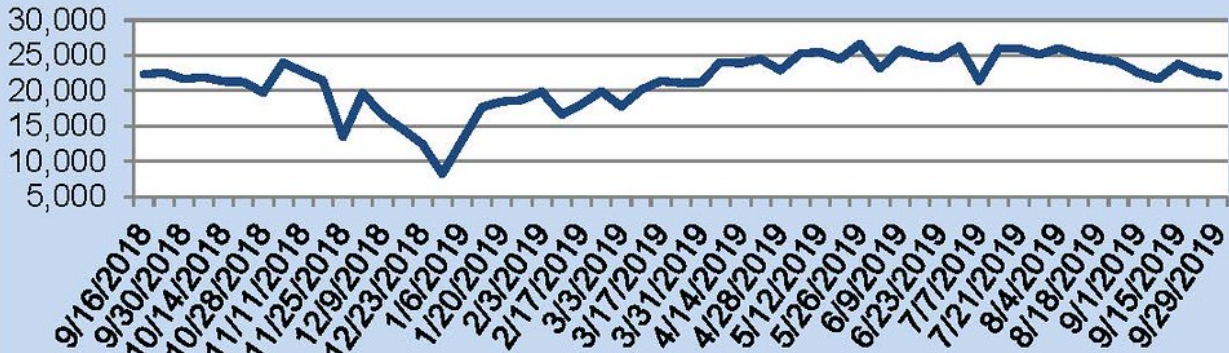

For the week of September 30-October 6, 2019, these charts show the number of times RMLS™ subscribers opened SentriLock lockboxes in Oregon and Washington. Activity decreased in both Oregon and Washington this week.

For a larger version of each chart, visit the RMLS™ photostream on Flickr.

SentriLock Lockbox Activity September 23-29, 2019

SentriLock Lockbox Activity: OR

-2.2% 

Week Ending	MON	TUE	WED	THU	FRI	SAT	SUN	Total
9/29/2019	3,465	2,857	3,052	3,176	2,828	2,970	3,734	22,082
9/22/2019	3,575	2,943	3,136	2,958	3,205	3,147	3,625	22,589

This Week's Lockbox Activity

For the week of September 23-29, 2019, these charts show the number of times RMLS™ subscribers opened SentriLock lockboxes in Oregon and Washington. This week activity again increased in Washington while decreasing in Oregon.