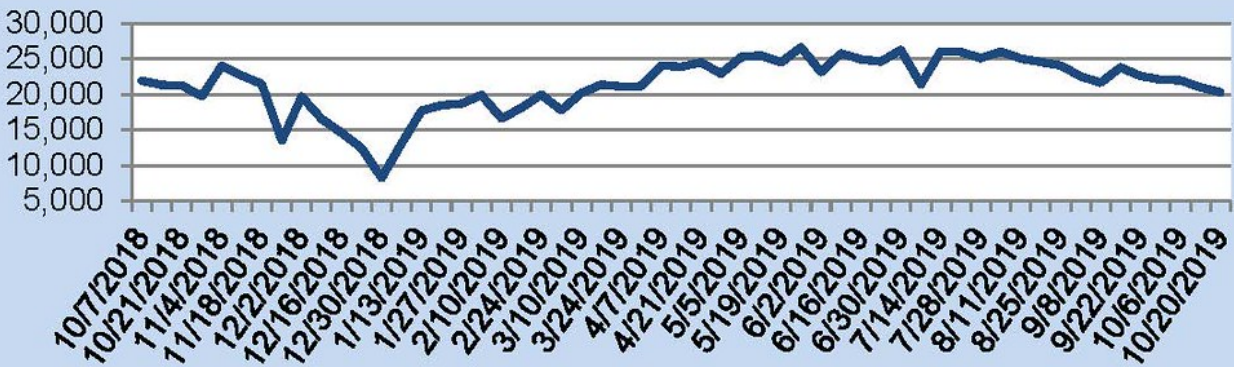

This Week's Lockbox Activity

For the week of October 21-27, 2019, these charts show the number of times RMLS™ subscribers opened SentriLock lockboxes in Oregon and Washington. Activity decreased last week in both Oregon and Washington.

For a larger version of each chart, visit the RMLS™ photostream on Flickr.

SentriLock Lockbox Activity October 14-20, 2019

SentriLock Lockbox Activity: WA

1.6%

Week Ending	MON	TUE	WED	THU	FRI	SAT	SUN	Total
10/20/2019	513	553	501	505	512	591	683	3,858
10/13/2019	525	507	537	493	523	493	719	3,797

SentriLock Lockbox Activity: OR

-3.4%

Week Ending	MON	TUE	WED	THU	FRI	SAT	SUN	Total
10/20/2019	3,429	2,566	2,830	2,613	2,737	2,794	3,312	20,281
10/13/2019	3,605	2,630	2,901	2,899	2,765	2,773	3,427	21,000

This Week's Lockbox Activity

For the week of October 14-20, 2019, these charts show the number of times RMLS™ subscribers opened SentriLock lockboxes in Oregon and Washington. Last week activity increased in Washington and decreased in Oregon.