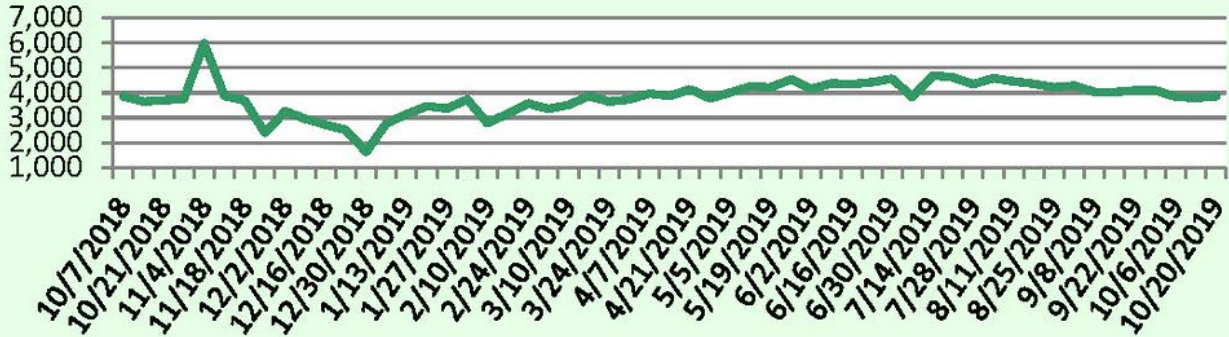

This Week's Lockbox Activity

For the week of October 21-27, 2019, these charts show the number of times RMLS™ subscribers opened SentriLock lockboxes in Oregon and Washington. Activity decreased last week in both Oregon and Washington.

For a larger version of each chart, visit the RMLS™ photostream on Flickr.

SentriLock Lockbox Activity October 14-20, 2019

SentriLock Lockbox Activity: WA

1.6%

Week Ending	MON	TUE	WED	THU	FRI	SAT	SUN	Total
10/20/2019	513	553	501	505	512	591	683	3,858
10/13/2019	525	507	537	493	523	493	719	3,797

SentriLock Lockbox Activity: OR

-3.4%

Week Ending	MON	TUE	WED	THU	FRI	SAT	SUN	Total
10/20/2019	3,429	2,566	2,830	2,613	2,737	2,794	3,312	20,281
10/13/2019	3,605	2,630	2,901	2,899	2,765	2,773	3,427	21,000

This Week's Lockbox Activity

For the week of October 14-20, 2019, these charts show the number of times RMLS™ subscribers opened SentriLock lockboxes in Oregon and Washington. Last week activity increased in Washington and decreased in Oregon.