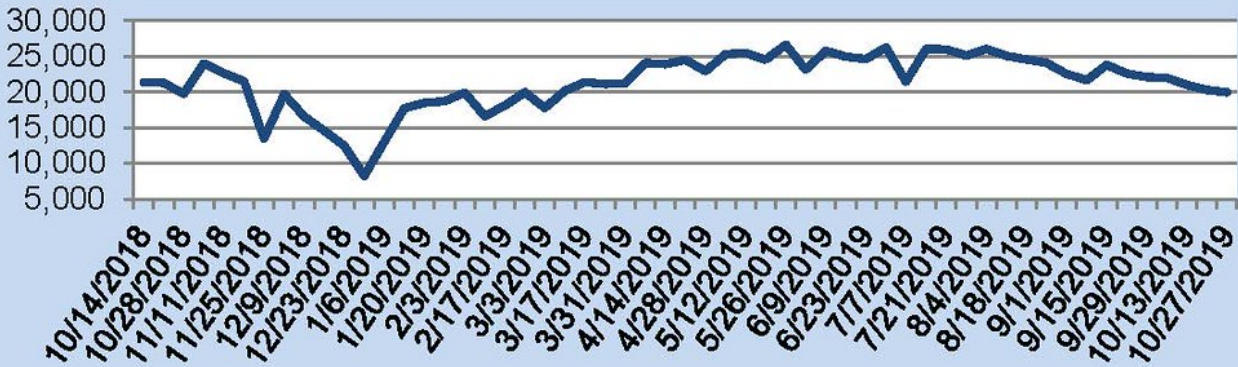

SentriLock Lockbox Activity October 28-November 3, 2019

This Week's Lockbox Activity

For the week of October 28-November 3, 2019, these charts show the number of times RMLS™ subscribers opened SentiLock lockboxes in Oregon and Washington. Activity decreased again last week in both Oregon and Washington.

For a larger version of each chart, visit the RMLS™ photostream on Flickr.

SentiLock Lockbox Activity October 21-27, 2019

SentriLock Lockbox Activity: OR

-1.5% 

Week Ending	MON	TUE	WED	THU	FRI	SAT	SUN	Total
10/27/2019	3,537	2,483	2,723	2,531	2,765	2,707	3,231	19,977
10/20/2019	3,429	2,566	2,830	2,613	2,737	2,794	3,312	20,281

This Week's Lockbox Activity

For the week of October 21-27, 2019, these charts show the number of times RMLS™ subscribers opened SentriLock lockboxes in Oregon and Washington. Activity decreased last week in both Oregon and Washington.

For a larger version of each chart, visit the RMLS™ photostream on Flickr.

SentriLock Lockbox Activity October 14-20, 2019

SentriLock Lockbox Activity: WA

1.6%

Week Ending	MON	TUE	WED	THU	FRI	SAT	SUN	Total
10/20/2019	513	553	501	505	512	591	683	3,858
10/13/2019	525	507	537	493	523	493	719	3,797