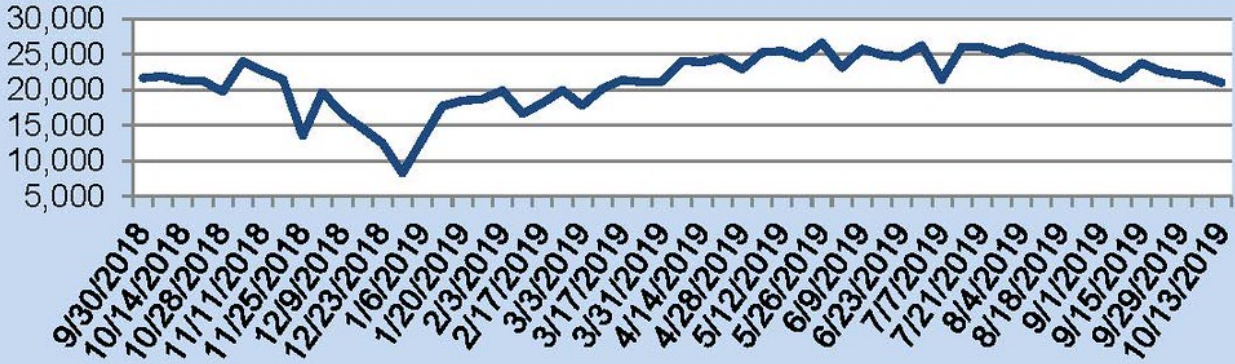

This Week's Lockbox Activity

For the week of October 14-20, 2019, these charts show the number of times RMLS™ subscribers opened SentriLock lockboxes in Oregon and Washington. Last week activity increased in Washington and decreased in Oregon.

For a larger version of each chart, visit the RMLS™ photostream on Flickr.

SentriLock Lockbox Activity October 7-13, 2019

SentriLock Lockbox Activity: OR

-4.5% 

Week Ending	MON	TUE	WED	THU	FRI	SAT	SUN	Total
10/13/2019	3,605	2,630	2,901	2,899	2,765	2,773	3,427	21,000
10/6/2019	3,617	2,884	3,010	2,820	2,825	3,022	3,815	21,993

This Week's Lockbox Activity

For the week of October 7-13, 2019, these charts show the number of times RMLS™ subscribers opened SentriLock lockboxes in Oregon and Washington. Activity decreased in both Oregon and Washington this week.

For a larger version of each chart, visit the RMLS™ photostream on Flickr.

SentriLock Lockbox Activity September 30-October 6, 2019

SentriLock Lockbox Activity: WA

-6.3%

Week Ending	MON	TUE	WED	THU	FRI	SAT	SUN	Total
10/6/2019	596	480	493	495	543	599	630	3,836
9/29/2019	662	484	536	542	550	640	678	4,092