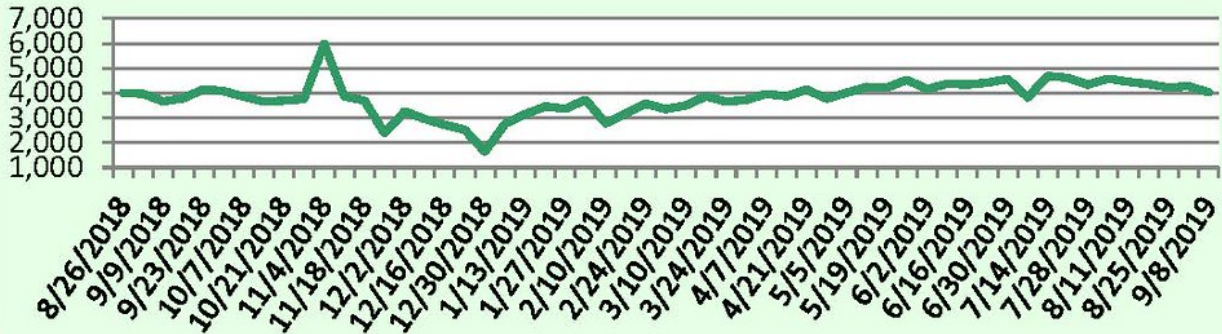

For a larger version of each chart, visit the RMLS™ photostream on Flickr.

SentriLock Lockbox Activity September 9-15, 2019

SentriLock Lockbox Activity: OR

9.8% 

Week Ending	MON	TUE	WED	THU	FRI	SAT	SUN	Total
9/15/2019	3,949	2,893	3,112	3,348	3,379	3,228	3,882	23,791
9/8/2019	2,640	2,103	3,031	3,459	3,298	3,327	3,807	21,665

This Week's Lockbox Activity

For the week of September 9-15, 2019, these charts show the number of times RMLS™ subscribers opened SentriLock lockboxes in Oregon and Washington. This week, activity remained steady in Washington while increasing in Oregon.

For a larger version of each chart, visit the RMLS™ photostream on Flickr.

SentriLock Lockbox Activity September 2-8, 2019

SentriLock Lockbox Activity: WA

-5.9%

Week Ending	MON	TUE	WED	THU	FRI	SAT	SUN	Total
9/8/2019	450	447	582	614	627	626	686	4,032
9/1/2019	735	509	564	581	640	683	571	4,283

SentriLock Lockbox Activity: OR

-3.9%

Week Ending	MON	TUE	WED	THU	FRI	SAT	SUN	Total
9/8/2019	2,640	2,103	3,031	3,459	3,298	3,327	3,807	21,665
9/1/2019	3,659	3,008	3,264	3,153	3,171	3,067	3,221	22,543

This Week's Lockbox Activity