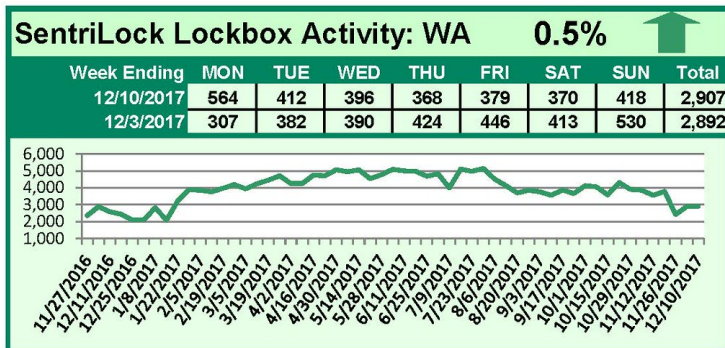

For a larger version of each chart, visit the RMLS™ photostream on Flickr.

SentriLock Lockbox Activity December 25-31, 2017

This Week's Lockbox Activity

For the week of December 25-31, 2017, these charts show the number of times RMLS™ subscribers opened SentriLock lockboxes in Oregon and Washington. Oregon and Washington both saw a decrease in activity this week.

For a larger version of each chart, visit the RMLS™ photostream on Flickr.

SentriLock Lockbox Activity December 18-24, 2017

This Week's Lockbox Activity

For the week of December 18-24, 2017, these charts show the number of times RMLS™ subscribers opened SentriLock lockboxes in Oregon and Washington. Oregon and Washington both saw a decrease in activity this week.

For a larger version of each chart, visit the RMLS™ photostream on Flickr.

SentriLock Lockbox Activity December 11-17, 2017

This Week's Lockbox Activity

For the week of December 11-17, 2017, these charts show the number of times RMLS™ subscribers opened SentriLock lockboxes in Oregon and Washington. Both states both saw a decrease in activity this week.

For a larger version of each chart, visit the RMLS™ photostream on Flickr.

SentriLock Lockbox Activity December 4-10, 2017

This Week's Lockbox Activity

For the week of December 4-10, 2017, these charts show the number of times RMLS™ subscribers opened SentriLock lockboxes in Oregon and Washington. Activity in Washington saw a slight increase while activity in Oregon decreased this week.