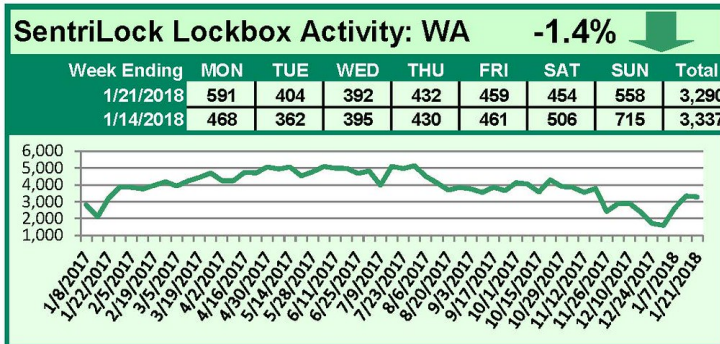

SentriLock Lockbox Activity January 15-21, 2018

This Week's Lockbox Activity

For the week of January 15-21, 2018, these charts show the number of times RMLS™ subscribers opened SentriLock lockboxes in Oregon and Washington. Washington saw a decrease in activity this week, while activity rose in Oregon.

For a larger version of each chart, visit the RMLS™ photostream on Flickr.

SentriLock Lockbox Activity January 8-14, 2018

This Week's Lockbox Activity

For the week of January 8-14, 2018, these charts show the number of times RMLS™ subscribers opened SentriLock lockboxes in Oregon and Washington. Both Oregon and Washington saw an increase in activity this week.

For a larger version of each chart, visit the RMLS™ photostream on Flickr.

SentriLock Lockbox Activity January 1-7, 2018

This Week's Lockbox Activity

For the week of January 1-7, 2018, these charts show the number of times RMLS™ subscribers opened SentriLock lockboxes in Oregon and Washington. An increase in activity was seen in both Oregon and Washington this week.

For a larger version of each chart, visit the RMLS™ photostream on Flickr.

SentriLock Lockbox Activity December 25-31, 2017

This Week's Lockbox Activity

For the week of December 25-31, 2017, these charts show the number of times RMLS™ subscribers opened SentriLock lockboxes in Oregon and Washington. Oregon and Washington both saw a decrease in activity this week.