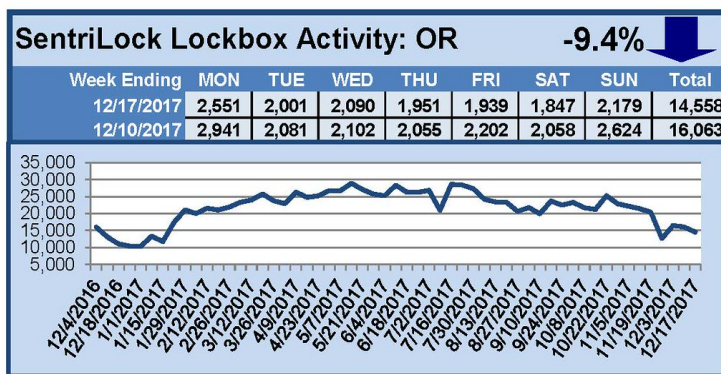

For a larger version of each chart, visit the RMLS™ photostream on Flickr.

SentriLock Lockbox Activity January 1-7, 2018

This Week's Lockbox Activity

For the week of January 1-7, 2018, these charts show the number of times RMLS™ subscribers opened SentriLock lockboxes in Oregon and Washington. An increase in activity was seen in both Oregon and Washington this week.

For a larger version of each chart, visit the RMLS™ photostream on Flickr.

SentriLock Lockbox Activity December 25-31, 2017

This Week's Lockbox Activity

For the week of December 25-31, 2017, these charts show the number of times RMLS™ subscribers opened SentriLock lockboxes in Oregon and Washington. Oregon and Washington both saw a decrease in activity this week.

For a larger version of each chart, visit the RMLS™ photostream on Flickr.

SentriLock Lockbox Activity December 18-24, 2017

This Week's Lockbox Activity

For the week of December 18-24, 2017, these charts show the number of times RMLS™ subscribers opened SentriLock lockboxes in Oregon and Washington. Oregon and Washington both saw a decrease in activity this week.

For a larger version of each chart, visit the RMLS™ photostream on Flickr.

SentriLock Lockbox Activity December 11-17, 2017

This Week's Lockbox Activity

For the week of December 11-17, 2017, these charts show the number of times RMLS™ subscribers opened SentriLock lockboxes in Oregon and Washington. Both states both saw a decrease in activity this week.