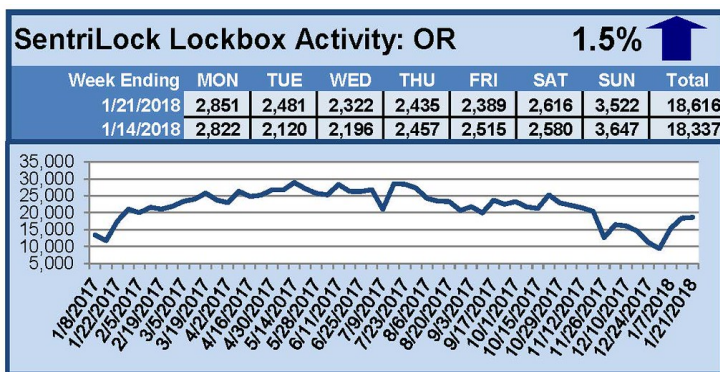

SentriLock Lockbox Activity January 15-21, 2018

This Week's Lockbox Activity

For the week of January 15-21, 2018, these charts show the number of times RMLS™ subscribers opened SentriLock lockboxes in Oregon and Washington. Washington saw a decrease in activity this week, while activity rose in Oregon.

For a larger version of each chart, visit the RMLS™ photostream on Flickr.

SentriLock Lockbox Activity January 8-14, 2018

This Week's Lockbox Activity

For the week of January 8-14, 2018, these charts show the number of times RMLS™ subscribers opened SentriLock lockboxes in Oregon and Washington. Both Oregon and Washington saw an increase in activity this week.

For a larger version of each chart, visit the RMLS™ photostream on Flickr.

SentriLock Lockbox Activity January 1-7, 2018

This Week's Lockbox Activity

For the week of January 1-7, 2018, these charts show the number of times RMLS™ subscribers opened SentriLock lockboxes in Oregon and Washington. An increase in activity was seen in both Oregon and Washington this week.