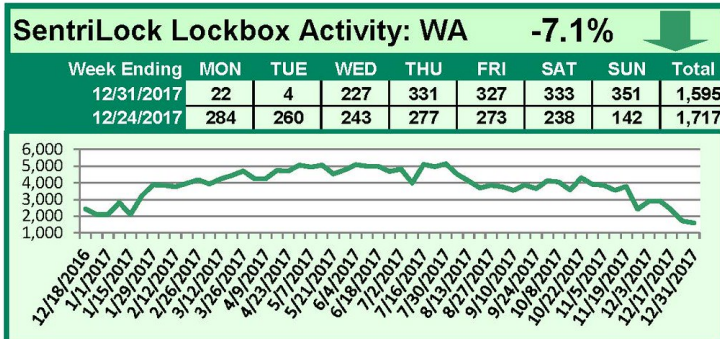

For a larger version of each chart, visit the RMLS™ photostream on Flickr.

SentriLock Lockbox Activity January 8-14, 2018

This Week's Lockbox Activity

For the week of January 8-14, 2018, these charts show the number of times RMLS™ subscribers opened SentriLock lockboxes in Oregon and Washington. Both Oregon and Washington saw an increase in activity this week.

For a larger version of each chart, visit the RMLS™ photostream on Flickr.

SentriLock Lockbox Activity January 1-7, 2018

This Week's Lockbox Activity

For the week of January 1-7, 2018, these charts show the number of times RMLS™ subscribers opened SentriLock lockboxes in Oregon and Washington. An increase in activity was seen in both Oregon and Washington this week.

For a larger version of each chart, visit the RMLS™ photostream on Flickr.

SentriLock Lockbox Activity December 25-31, 2017

This Week's Lockbox Activity

For the week of December 25-31, 2017, these charts show the number of times RMLS™ subscribers opened SentriLock lockboxes in Oregon and Washington. Oregon and Washington both saw a decrease in activity this week.

For a larger version of each chart, visit the RMLS™ photostream on Flickr.

SentriLock Lockbox Activity December 18-24, 2017

This Week's Lockbox Activity

For the week of December 18-24, 2017, these charts show the number of times RMLS™ subscribers opened SentriLock lockboxes in Oregon and Washington. Oregon and Washington both saw a decrease in activity this week.