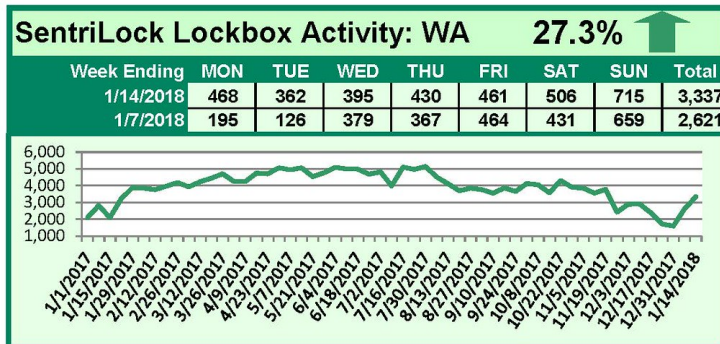

SentriLock Lockbox Activity January 15-21, 2018

This Week's Lockbox Activity

For the week of January 15-21, 2018, these charts show the number of times RMLS™ subscribers opened SentriLock lockboxes in Oregon and Washington. Washington saw a decrease in activity this week, while activity rose in Oregon.

For a larger version of each chart, visit the RMLS™ photostream on Flickr.

SentriLock Lockbox Activity January 8-14, 2018

This Week's Lockbox Activity

For the week of January 8-14, 2018, these charts show the number of times RMLS™ subscribers opened SentriLock lockboxes in Oregon and Washington. Both Oregon and Washington saw an increase in activity this week.

For a larger version of each chart, visit the RMLS™ photostream on Flickr.

SentriLock Lockbox Activity January 1-7, 2018

This Week's Lockbox Activity

For the week of January 1-7, 2018, these charts show the number of times RMLS™ subscribers opened SentriLock lockboxes in Oregon and Washington. An increase in activity was seen in both Oregon and Washington this week.

For a larger version of each chart, visit the RMLS™ photostream on Flickr.

SentriLock Lockbox Activity December 25-31, 2017

This Week's Lockbox Activity

For the week of December 25-31, 2017, these charts show the number of times RMLS™ subscribers opened SentriLock lockboxes in Oregon and Washington. Oregon and Washington both saw a decrease in activity this week.