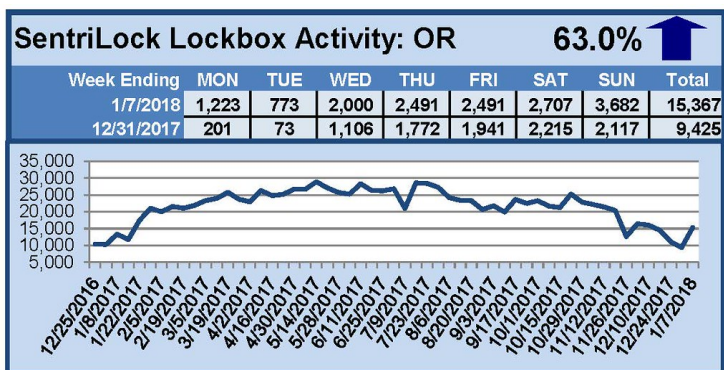

SentriLock Lockbox Activity January 15-21, 2018

This Week's Lockbox Activity

For the week of January 15-21, 2018, these charts show the number of times RMLS™ subscribers opened SentriLock lockboxes in Oregon and Washington. Washington saw a decrease in activity this week, while activity rose in Oregon.

For a larger version of each chart, visit the RMLS™ photostream on Flickr.

SentriLock Lockbox Activity January 8-14, 2018

This Week's Lockbox Activity

For the week of January 8-14, 2018, these charts show the number of times RMLS™ subscribers opened SentriLock lockboxes in Oregon and Washington. Both Oregon and Washington saw an increase in activity this week.

For a larger version of each chart, visit the RMLS™ photostream on Flickr.

SentriLock Lockbox Activity January 1-7, 2018

This Week's Lockbox Activity

For the week of January 1-7, 2018, these charts show the number of times RMLS™ subscribers opened SentriLock lockboxes in Oregon and Washington. An increase in activity was seen in both Oregon and Washington this week.

For a larger version of each chart, visit the RMLS™ photostream on Flickr.

SentriLock Lockbox Activity December 25-31, 2017

This Week's Lockbox Activity

For the week of December 25-31, 2017, these charts show the number of times RMLS™ subscribers opened SentriLock lockboxes in Oregon and Washington. Oregon and Washington both saw a decrease in activity this week.