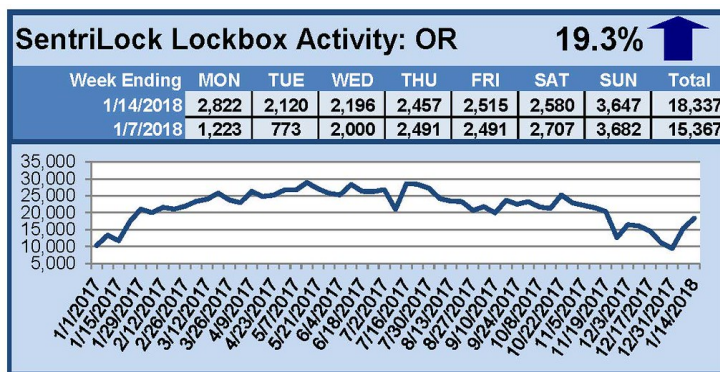

SentriLock Lockbox Activity January 15-21, 2018

This Week's Lockbox Activity

For the week of January 15-21, 2018, these charts show the number of times RMLS™ subscribers opened SentriLock lockboxes in Oregon and Washington. Washington saw a decrease in activity this week, while activity rose in Oregon.

For a larger version of each chart, visit the RMLS™ photostream on Flickr.

SentriLock Lockbox Activity January 8-14, 2018

This Week's Lockbox Activity

For the week of January 8-14, 2018, these charts show the number of times RMLS™ subscribers opened SentriLock lockboxes in Oregon and Washington. Both Oregon and Washington saw an increase in activity this week.

For a larger version of each chart, visit the RMLS™ photostream on Flickr.

SentriLock Lockbox Activity January 1-7, 2018

This Week's Lockbox Activity

For the week of January 1-7, 2018, these charts show the number of times RMLS™ subscribers opened SentriLock lockboxes in Oregon and Washington. An increase in activity was seen in both Oregon and Washington this week.