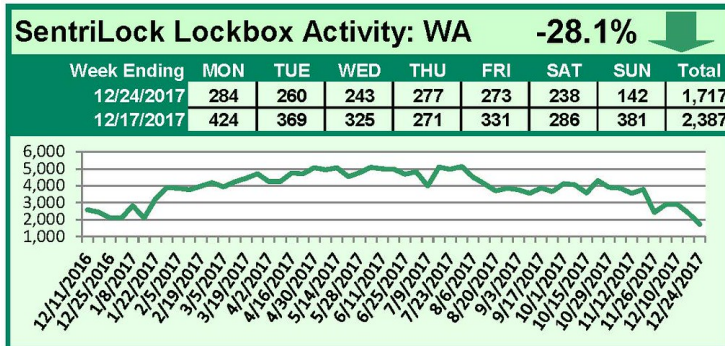

For a larger version of each chart, visit the RMLS™ photostream on Flickr.

SentriLock Lockbox Activity January 8-14, 2018

This Week's Lockbox Activity

For the week of January 8-14, 2018, these charts show the number of times RMLS™ subscribers opened SentriLock lockboxes in Oregon and Washington. Both Oregon and Washington saw an increase in activity this week.

For a larger version of each chart, visit the RMLS™ photostream on Flickr.

SentriLock Lockbox Activity January 1-7, 2018

This Week's Lockbox Activity

For the week of January 1-7, 2018, these charts show the number of times RMLS™ subscribers opened SentriLock lockboxes in Oregon and Washington. An increase in activity was seen in both Oregon and Washington this week.

For a larger version of each chart, visit the RMLS™ photostream on Flickr.

SentriLock Lockbox Activity December 25-31, 2017

This Week's Lockbox Activity

For the week of December 25-31, 2017, these charts show the number of times RMLS™ subscribers opened SentriLock lockboxes in Oregon and Washington. Oregon and Washington both saw a decrease in activity this week.

For a larger version of each chart, visit the RMLS™ photostream on Flickr.

SentriLock Lockbox Activity December 18-24, 2017

This Week's Lockbox Activity

For the week of December 18-24, 2017, these charts show the number of times RMLS™ subscribers opened SentriLock lockboxes in Oregon and Washington. Oregon and Washington both saw a decrease in activity this week.