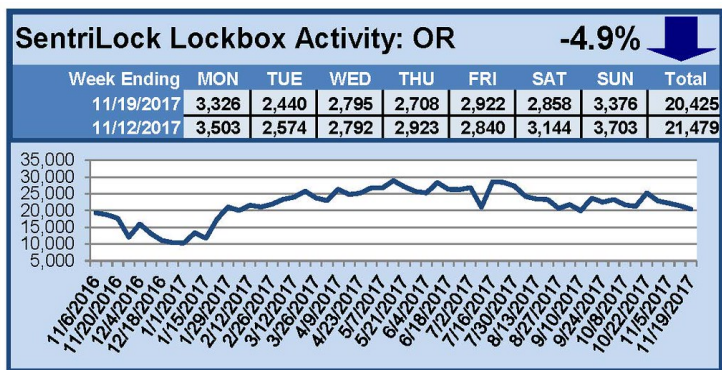

For a larger version of each chart, visit the RMLS™ photostream on Flickr.

SentriLock Lockbox Activity December 4-10, 2017

This Week's Lockbox Activity

For the week of December 4-10, 2017, these charts show the number of times RMLS™ subscribers opened SentriLock lockboxes in Oregon and Washington. Activity in Washington saw a slight increase while activity in Oregon decreased this week.

For a larger version of each chart, visit the RMLS™ photostream on Flickr.

SentriLock Lockbox Activity November 27-December 3, 2017

This Week's Lockbox Activity

For the week of November 27-December 3, 2017, these charts show the number of times RMLS™ subscribers opened SentriLock lockboxes in Oregon and Washington. Both Oregon and Washington saw an increase in activity this week.

For a larger version of each chart, visit the RMLS™ photostream on Flickr.

SentriLock Lockbox Activity November 20-26, 2017

This Week's Lockbox Activity

For the week of November 20-26, 2017, these charts show the number of times RMLS™ subscribers opened SentriLock lockboxes in Oregon and Washington. Activity decreased in both Oregon and Washington this week.

For a larger version of each chart, visit the RMLS™ photostream on Flickr.

SentriLock Lockbox Activity November 13-19, 2017

This Week's Lockbox Activity

For the week of November 13-19, 2017, these charts show the number of times RMLS™ subscribers opened SentriLock lockboxes in Oregon and Washington. Activity increased in Washington and decreased in Oregon this week.