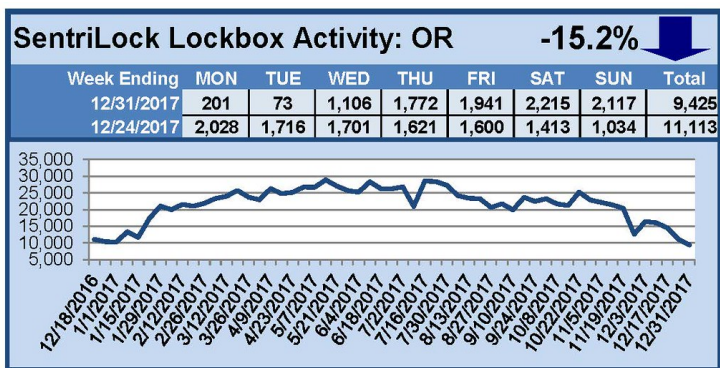

SentriLock Lockbox Activity January 15-21, 2018

This Week's Lockbox Activity

For the week of January 15-21, 2018, these charts show the number of times RMLS™ subscribers opened SentriLock lockboxes in Oregon and Washington. Washington saw a decrease in activity this week, while activity rose in Oregon.

For a larger version of each chart, visit the RMLS™ photostream on Flickr.

SentriLock Lockbox Activity January 8-14, 2018

This Week's Lockbox Activity

For the week of January 8-14, 2018, these charts show the number of times RMLS™ subscribers opened SentriLock lockboxes in Oregon and Washington. Both Oregon and Washington saw an increase in activity this week.

For a larger version of each chart, visit the RMLS™ photostream on Flickr.

SentriLock Lockbox Activity January 1-7, 2018

This Week's Lockbox Activity

For the week of January 1-7, 2018, these charts show the number of times RMLS™ subscribers opened SentriLock lockboxes in Oregon and Washington. An increase in activity was seen in both Oregon and Washington this week.

For a larger version of each chart, visit the RMLS™ photostream on Flickr.

SentriLock Lockbox Activity December 25-31, 2017

This Week's Lockbox Activity

For the week of December 25-31, 2017, these charts show the number of times RMLS™ subscribers opened SentriLock lockboxes in Oregon and Washington. Oregon and Washington both saw a decrease in activity this week.