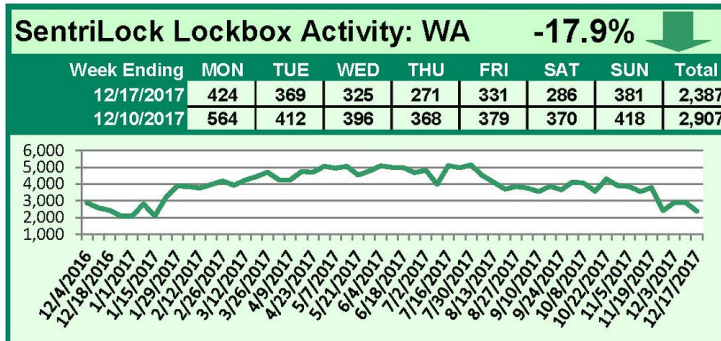

For a larger version of each chart, visit the RMLS™ photostream on Flickr.

SentriLock Lockbox Activity January 1-7, 2018

This Week's Lockbox Activity

For the week of January 1-7, 2018, these charts show the number of times RMLS™ subscribers opened SentriLock lockboxes in Oregon and Washington. An increase in activity was seen in both Oregon and Washington this week.

For a larger version of each chart, visit the RMLS™ photostream on Flickr.

SentriLock Lockbox Activity December 25-31, 2017

This Week's Lockbox Activity

For the week of December 25-31, 2017, these charts show the number of times RMLS™ subscribers opened SentriLock lockboxes in Oregon and Washington. Oregon and Washington both saw a decrease in activity this week.

For a larger version of each chart, visit the RMLS™ photostream on Flickr.

SentriLock Lockbox Activity December 18-24, 2017

This Week's Lockbox Activity

For the week of December 18-24, 2017, these charts show the number of times RMLS™ subscribers opened SentriLock lockboxes in Oregon and Washington. Oregon and Washington both saw a decrease in activity this week.

For a larger version of each chart, visit the RMLS™ photostream on Flickr.

SentriLock Lockbox Activity December 11-17, 2017

This Week's Lockbox Activity

For the week of December 11-17, 2017, these charts show the number of times RMLS™ subscribers opened SentriLock lockboxes in Oregon and Washington. Both states both saw a decrease in activity this week.