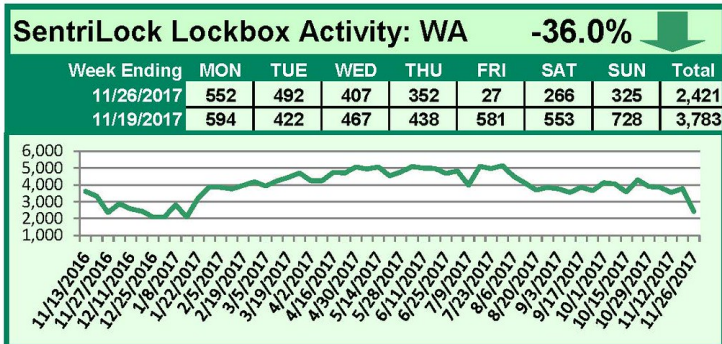

For a larger version of each chart, visit the RMLS™ photostream on Flickr.

SentriLock Lockbox Activity December 11-17, 2017

This Week's Lockbox Activity

For the week of December 11-17, 2017, these charts show the number of times RMLS™ subscribers opened SentriLock lockboxes in Oregon and Washington. Both states both saw a decrease in activity this week.

For a larger version of each chart, visit the RMLS™ photostream on Flickr.

SentriLock Lockbox Activity December 4-10, 2017

This Week's Lockbox Activity

For the week of December 4-10, 2017, these charts show the number of times RMLS™ subscribers opened SentriLock lockboxes in Oregon and Washington. Activity in Washington saw a slight increase while activity in Oregon decreased this week.

For a larger version of each chart, visit the RMLS™ photostream on Flickr.

SentriLock Lockbox Activity November 27-December 3, 2017

This Week's Lockbox Activity

For the week of November 27-December 3, 2017, these charts show the number of times RMLS™ subscribers opened SentriLock lockboxes in Oregon and Washington. Both Oregon and Washington saw an increase in activity this week.

For a larger version of each chart, visit the RMLS™ photostream on Flickr.

SentriLock Lockbox Activity November 20-26, 2017

This Week's Lockbox Activity

For the week of November 20-26, 2017, these charts show the number of times RMLS™ subscribers opened SentriLock lockboxes in Oregon and Washington. Activity decreased in both Oregon and Washington this week.