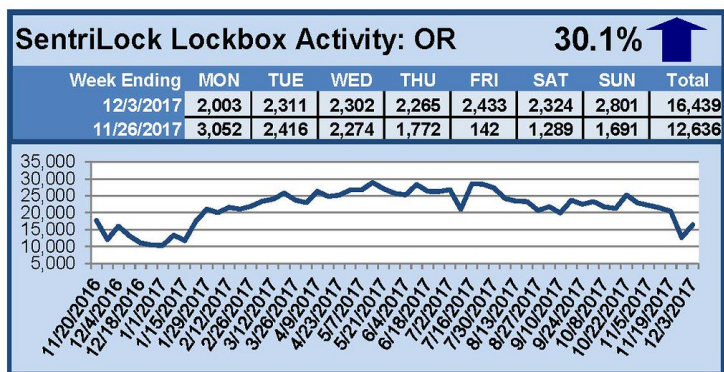

For a larger version of each chart, visit the RMLS™ photostream on Flickr.

SentriLock Lockbox Activity December 18-24, 2017

This Week's Lockbox Activity

For the week of December 18-24, 2017, these charts show the number of times RMLS™ subscribers opened SentriLock lockboxes in Oregon and Washington. Oregon and Washington both saw a decrease in activity this week.

For a larger version of each chart, visit the RMLS™ photostream on Flickr.

SentriLock Lockbox Activity December 11-17, 2017

This Week's Lockbox Activity

For the week of December 11-17, 2017, these charts show the number of times RMLS™ subscribers opened SentriLock lockboxes in Oregon and Washington. Both states both saw a decrease in activity this week.

For a larger version of each chart, visit the RMLS™ photostream on Flickr.

SentriLock Lockbox Activity December 4-10, 2017

This Week's Lockbox Activity

For the week of December 4-10, 2017, these charts show the number of times RMLS™ subscribers opened SentriLock lockboxes in Oregon and Washington. Activity in Washington saw a slight increase while activity in Oregon decreased this week.

For a larger version of each chart, visit the RMLS™ photostream on Flickr.

SentriLock Lockbox Activity November 27-December 3, 2017

This Week's Lockbox Activity

For the week of November 27-December 3, 2017, these charts show the number of times RMLS™ subscribers opened SentriLock lockboxes in Oregon and Washington. Both Oregon and Washington saw an increase in activity this week.