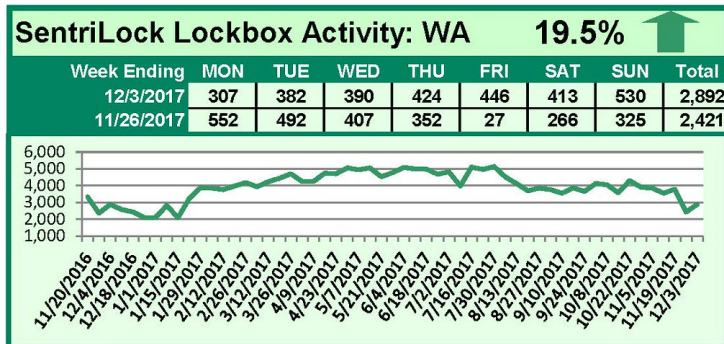

For a larger version of each chart, visit the RMLS™ photostream on Flickr.

SentriLock Lockbox Activity December 18-24, 2017

This Week's Lockbox Activity

For the week of December 18-24, 2017, these charts show the number of times RMLS™ subscribers opened SentriLock lockboxes in Oregon and Washington. Oregon and Washington both saw a decrease in activity this week.

For a larger version of each chart, visit the RMLS™ photostream on Flickr.

SentriLock Lockbox Activity December 11-17, 2017

This Week's Lockbox Activity

For the week of December 11-17, 2017, these charts show the number of times RMLS™ subscribers opened SentriLock lockboxes in Oregon and Washington. Both states both saw a decrease in activity this week.

For a larger version of each chart, visit the RMLS™ photostream on Flickr.

SentriLock Lockbox Activity December 4-10, 2017

This Week's Lockbox Activity

For the week of December 4-10, 2017, these charts show the number of times RMLS™ subscribers opened SentriLock lockboxes in Oregon and Washington. Activity in Washington saw a slight increase while activity in Oregon decreased this week.

For a larger version of each chart, visit the RMLS™ photostream on Flickr.

SentriLock Lockbox Activity November 27-December 3, 2017

This Week's Lockbox Activity

For the week of November 27-December 3, 2017, these charts show the number of times RMLS™ subscribers opened SentriLock lockboxes in Oregon and Washington. Both Oregon and Washington saw an increase in activity this week.