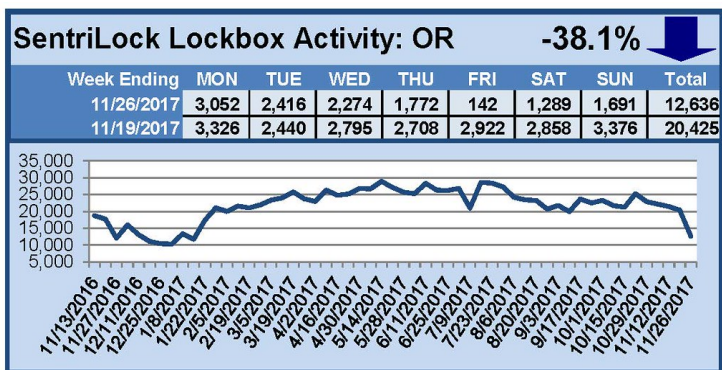

For a larger version of each chart, visit the RMLS™ photostream on Flickr.

SentriLock Lockbox Activity December 11-17, 2017

This Week's Lockbox Activity

For the week of December 11-17, 2017, these charts show the number of times RMLS™ subscribers opened SentriLock lockboxes in Oregon and Washington. Both states both saw a decrease in activity this week.

For a larger version of each chart, visit the RMLS™ photostream on Flickr.

SentriLock Lockbox Activity December 4-10, 2017

This Week's Lockbox Activity

For the week of December 4-10, 2017, these charts show the number of times RMLS™ subscribers opened SentriLock lockboxes in Oregon and Washington. Activity in Washington saw a slight increase while activity in Oregon decreased this week.

For a larger version of each chart, visit the RMLS™ photostream on Flickr.

SentriLock Lockbox Activity November 27-December 3, 2017

This Week's Lockbox Activity

For the week of November 27-December 3, 2017, these charts show the number of times RMLS™ subscribers opened SentriLock lockboxes in Oregon and Washington. Both Oregon and Washington saw an increase in activity this week.

For a larger version of each chart, visit the RMLS™ photostream on Flickr.

SentriLock Lockbox Activity November 20-26, 2017

This Week's Lockbox Activity

For the week of November 20-26, 2017, these charts show the number of times RMLS™ subscribers opened SentriLock lockboxes in Oregon and Washington. Activity decreased in both Oregon and Washington this week.