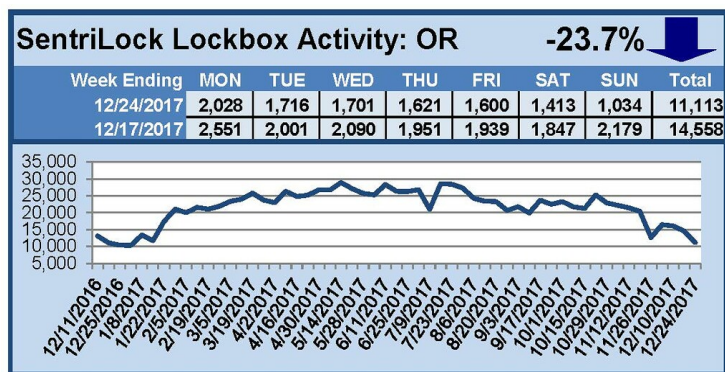

For a larger version of each chart, visit the RMLS™ photostream on Flickr.

SentriLock Lockbox Activity January 8-14, 2018

This Week's Lockbox Activity

For the week of January 8-14, 2018, these charts show the number of times RMLS™ subscribers opened SentriLock lockboxes in Oregon and Washington. Both Oregon and Washington saw an increase in activity this week.

For a larger version of each chart, visit the RMLS™ photostream on Flickr.

SentriLock Lockbox Activity January 1-7, 2018

This Week's Lockbox Activity

For the week of January 1-7, 2018, these charts show the number of times RMLS™ subscribers opened SentriLock lockboxes in Oregon and Washington. An increase in activity was seen in both Oregon and Washington this week.

For a larger version of each chart, visit the RMLS™ photostream on Flickr.

SentriLock Lockbox Activity December 25-31, 2017

This Week's Lockbox Activity

For the week of December 25-31, 2017, these charts show the number of times RMLS™ subscribers opened SentriLock lockboxes in Oregon and Washington. Oregon and Washington both saw a decrease in activity this week.

For a larger version of each chart, visit the RMLS™ photostream on Flickr.

SentriLock Lockbox Activity December 18-24, 2017

This Week's Lockbox Activity

For the week of December 18-24, 2017, these charts show the number of times RMLS™ subscribers opened SentriLock lockboxes in Oregon and Washington. Oregon and Washington both saw a decrease in activity this week.