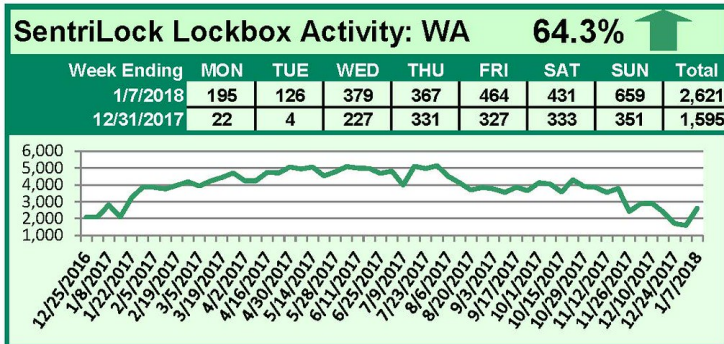

SentriLock Lockbox Activity January 15-21, 2018

This Week's Lockbox Activity

For the week of January 15-21, 2018, these charts show the number of times RMLS™ subscribers opened SentriLock lockboxes in Oregon and Washington. Washington saw a decrease in activity this week, while activity rose in Oregon.

For a larger version of each chart, visit the RMLS™ photostream on Flickr.

SentriLock Lockbox Activity January 8-14, 2018

This Week's Lockbox Activity

For the week of January 8-14, 2018, these charts show the number of times RMLS™ subscribers opened SentriLock lockboxes in Oregon and Washington. Both Oregon and Washington saw an increase in activity this week.

For a larger version of each chart, visit the RMLS™ photostream on Flickr.

SentriLock Lockbox Activity January 1-7, 2018

This Week's Lockbox Activity

For the week of January 1-7, 2018, these charts show the number of times RMLS™ subscribers opened SentriLock lockboxes in Oregon and Washington. An increase in activity was seen in both Oregon and Washington this week.

For a larger version of each chart, visit the RMLS™ photostream on Flickr.

SentriLock Lockbox Activity December 25-31, 2017

This Week's Lockbox Activity

For the week of December 25-31, 2017, these charts show the number of times RMLS™ subscribers opened SentriLock lockboxes in Oregon and Washington. Oregon and Washington both saw a decrease in activity this week.