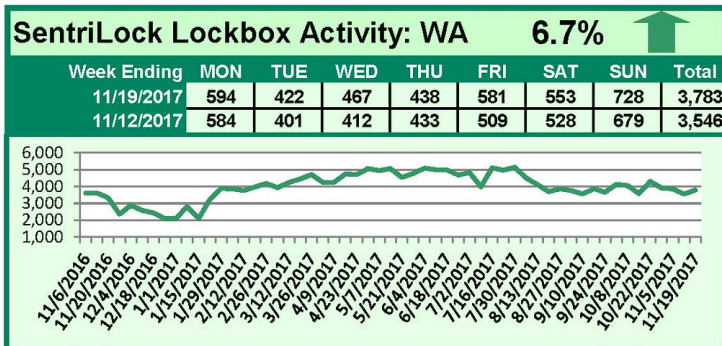

For a larger version of each chart, visit the RMLS™ photostream on Flickr.

SentriLock Lockbox Activity December 4-10, 2017

This Week's Lockbox Activity

For the week of December 4-10, 2017, these charts show the number of times RMLS™ subscribers opened SentriLock lockboxes in Oregon and Washington. Activity in Washington saw a slight increase while activity in Oregon decreased this week.

For a larger version of each chart, visit the RMLS™ photostream on Flickr.

SentriLock Lockbox Activity November 27-December 3, 2017

This Week's Lockbox Activity

For the week of November 27-December 3, 2017, these charts show the number of times RMLS™ subscribers opened SentriLock lockboxes in Oregon and Washington. Both Oregon and Washington saw an increase in activity this week.

For a larger version of each chart, visit the RMLS™ photostream on Flickr.

SentriLock Lockbox Activity November 20-26, 2017

This Week's Lockbox Activity

For the week of November 20-26, 2017, these charts show the number of times RMLS™ subscribers opened SentriLock lockboxes in Oregon and Washington. Activity decreased in both Oregon and Washington this week.

For a larger version of each chart, visit the RMLS™ photostream on Flickr.

SentriLock Lockbox Activity November 13-19, 2017

This Week's Lockbox Activity

For the week of November 13-19, 2017, these charts show the number of times RMLS™ subscribers opened SentriLock lockboxes in Oregon and Washington. Activity increased in Washington and decreased in Oregon this week.