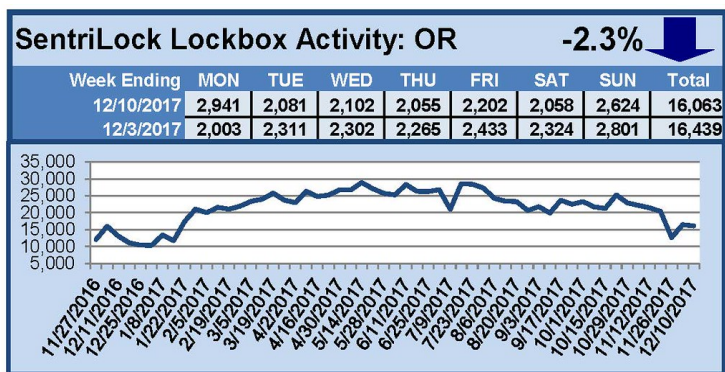

For a larger version of each chart, visit the RMLS™ photostream on Flickr.

SentriLock Lockbox Activity December 25-31, 2017

This Week's Lockbox Activity

For the week of December 25-31, 2017, these charts show the number of times RMLS™ subscribers opened SentriLock lockboxes in Oregon and Washington. Oregon and Washington both saw a decrease in activity this week.

For a larger version of each chart, visit the RMLS™ photostream on Flickr.

SentriLock Lockbox Activity December 18-24, 2017

This Week's Lockbox Activity

For the week of December 18-24, 2017, these charts show the number of times RMLS™ subscribers opened SentriLock lockboxes in Oregon and Washington. Oregon and Washington both saw a decrease in activity this week.

For a larger version of each chart, visit the RMLS™ photostream on Flickr.

SentriLock Lockbox Activity December 11-17, 2017

This Week's Lockbox Activity

For the week of December 11-17, 2017, these charts show the number of times RMLS™ subscribers opened SentriLock lockboxes in Oregon and Washington. Both states both saw a decrease in activity this week.

For a larger version of each chart, visit the RMLS™ photostream on Flickr.

SentriLock Lockbox Activity December 4-10, 2017

This Week's Lockbox Activity

For the week of December 4-10, 2017, these charts show the number of times RMLS™ subscribers opened SentriLock lockboxes in Oregon and Washington. Activity in Washington saw a slight increase while activity in Oregon decreased this week.