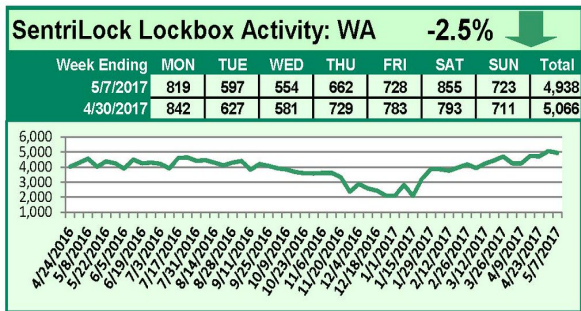

For a larger version of each chart, visit the RMLS™ photostream on Flickr.

SentriLock Lockbox Activity

May 22-28, 2017

This Week's Lockbox Activity

For the week of May 22-28, 2017, these charts show the number of times RMLS™ subscribers opened SentriLock lockboxes in Oregon and Washington. Activity increased in Washington and decreased in Oregon last week.

For a larger version of each chart, visit the RMLS™ photostream on Flickr.

SentriLock Lockbox Activity May 15-21, 2017

This Week's Lockbox Activity

For the week of May 15-21, 2017, these charts show the number of times RMLS™ subscribers opened SentriLock lockboxes in Oregon and Washington. Activity decreased in both Oregon and Washington last week.

For a larger version of each chart, visit the RMLS™ photostream on Flickr.

SentriLock Lockbox Activity May 8-14, 2017

This Week's Lockbox Activity

For the week of May 8-14, 2017, these charts show the number of times RMLS™ subscribers opened SentriLock lockboxes in Oregon and Washington. Activity increased in both Oregon and Washington last week.

For a larger version of each chart, visit the RMLS™ photostream on Flickr.

SentriLock Lockbox Activity May 1-7, 2017

This Week's Lockbox Activity

For the week of May 1-7, 2017, these charts show the number of times RMLS™ subscribers opened SentriLock lockboxes in Oregon and Washington. Activity decreased in both Oregon and Washington last week.