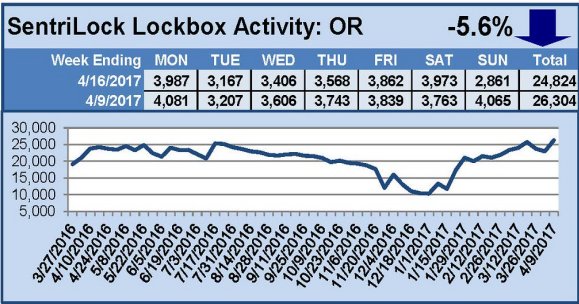

For a larger version of each chart, visit the RMLS™ photostream on Flickr.

SentriLock Lockbox Activity May 15-21, 2017

This Week's Lockbox Activity

For the week of May 15-21, 2017, these charts show the number of times RMLS™ subscribers opened SentriLock lockboxes in Oregon and Washington. Activity decreased in both Oregon and Washington last week.

For a larger version of each chart, visit the RMLS™ photostream on Flickr.

SentriLock Lockbox Activity May 8-14, 2017

This Week's Lockbox Activity

For the week of May 8-14, 2017, these charts show the number of times RMLS™ subscribers opened SentriLock lockboxes in Oregon and Washington. Activity increased in both Oregon and Washington last week.

For a larger version of each chart, visit the RMLS™ photostream on Flickr.

SentriLock Lockbox Activity May 1-7, 2017

This Week's Lockbox Activity

For the week of May 1-7, 2017, these charts show the number of times RMLS™ subscribers opened SentriLock lockboxes in Oregon and Washington. Activity decreased in both Oregon and Washington last week.

For a larger version of each chart, visit the RMLS™ photostream on Flickr.

SentriLock Lockbox Activity April 10-16, 2017

This Week's Lockbox Activity

For the week of April 10-16, 2017, these charts show the number of times RMLS™ subscribers opened SentriLock lockboxes in Oregon and Washington. Activity increased in Washington but decreased in Oregon last week.