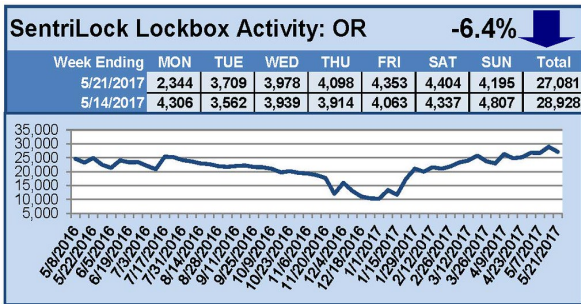

SentriLock Lockbox Activity May 29-June 4, 2017

This Week's Lockbox Activity

For the week of May 29-June 4, 2017, these charts show the number of times RMLS™ subscribers opened SentriLock lockboxes in Oregon and Washington. Activity increased in Washington and decreased in Oregon last week.

For a larger version of each chart, visit the RMLS™ photostream on Flickr.

SentriLock Lockbox Activity

May 22-28, 2017

This Week's Lockbox Activity

For the week of May 22-28, 2017, these charts show the number of times RMLS™ subscribers opened SentriLock lockboxes in Oregon and Washington. Activity increased in Washington and decreased in Oregon last week.

For a larger version of each chart, visit the RMLS™ photostream on Flickr.

SentriLock Lockbox Activity May 15-21, 2017

This Week's Lockbox Activity

For the week of May 15-21, 2017, these charts show the number of times RMLS™ subscribers opened SentriLock lockboxes in Oregon and Washington. Activity decreased in both Oregon and Washington last week.

For a larger version of each chart, visit the RMLS™ photostream on Flickr.

SentriLock Lockbox Activity May 8-14, 2017

This Week's Lockbox Activity

For the week of May 8-14, 2017, these charts show the number of times RMLS™ subscribers opened SentriLock lockboxes in Oregon and Washington. Activity increased in both Oregon and Washington last week.