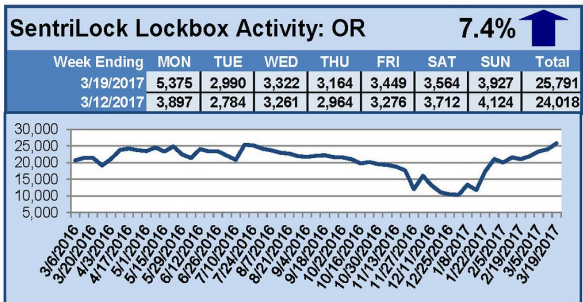

For a larger version of each chart, visit the RMLS™ photostream on Flickr.

SentriLock Lockbox Activity April 3-9, 2017

This Week's Lockbox Activity

For the week of April 3-9, 2017, these charts show the number of times RMLS™ subscribers opened SentriLock lockboxes in Oregon and Washington. Activity increased in both Oregon and Washington last week.

For a larger version of each chart, visit the RMLS™ photostream on Flickr.

SentriLock Lockbox Activity March 27-April 2, 2017

This Week's Lockbox Activity

For the week of March 27-April 2, 2017, these charts show the number of times RMLS™ subscribers opened SentriLock lockboxes in Oregon and Washington. Activity decreased in Oregon and Washington last week.

For a larger version of each chart, visit the RMLS™ photostream on Flickr.

SentriLock Lockbox Activity March 20-26, 2017

This Week's Lockbox Activity

For the week of March 20-26, 2017, these charts show the number of times RMLS™ subscribers opened SentriLock lockboxes in Oregon and Washington. Activity increased in Washington and decreased in Oregon this week.

For a larger version of each chart, visit the RMLS™ photostream on Flickr.

SentriLock Lockbox Activity March 13-19, 2017

This Week's Lockbox Activity

For the week of March 13-19, 2017, these charts show the number of times RMLS™ subscribers opened SentriLock lockboxes in Oregon and Washington. Activity increased in both Washington and Oregon this week.