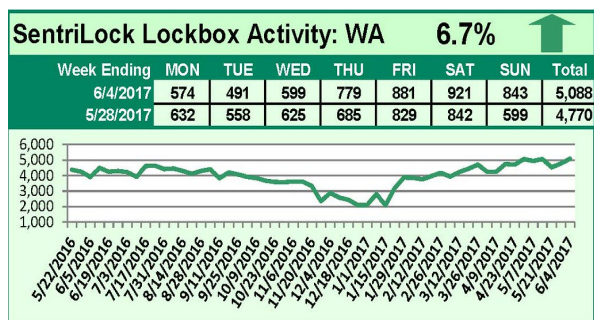

SentriLock Lockbox Activity May 29-June 4, 2017

This Week's Lockbox Activity

For the week of May 29-June 4, 2017, these charts show the number of times RMLS™ subscribers opened SentriLock lockboxes in Oregon and Washington. Activity increased in Washington and decreased in Oregon last week.

For a larger version of each chart, visit the RMLS™ photostream on Flickr.

SentriLock Lockbox Activity

May 22-28, 2017

This Week's Lockbox Activity

For the week of May 22-28, 2017, these charts show the number of times RMLS™ subscribers opened SentriLock lockboxes in Oregon and Washington. Activity increased in Washington and decreased in Oregon last week.

For a larger version of each chart, visit the RMLS™ photostream on Flickr.

SentriLock Lockbox Activity May 15-21, 2017

This Week's Lockbox Activity

For the week of May 15-21, 2017, these charts show the number of times RMLS™ subscribers opened SentriLock lockboxes in Oregon and Washington. Activity decreased in both Oregon and Washington last week.

For a larger version of each chart, visit the RMLS™ photostream on Flickr.

SentriLock Lockbox Activity May 8-14, 2017

This Week's Lockbox Activity

For the week of May 8-14, 2017, these charts show the number of times RMLS™ subscribers opened SentriLock lockboxes in Oregon and Washington. Activity increased in both Oregon and Washington last week.