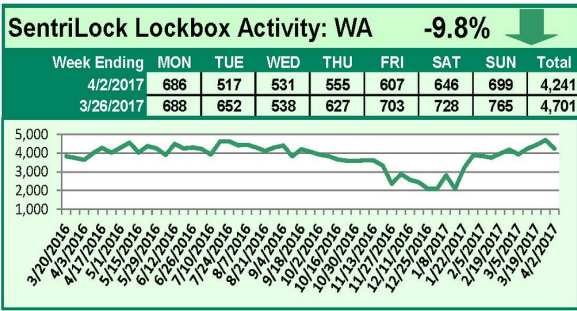

For a larger version of each chart, visit the RMLS™ photostream on Flickr.

SentriLock Lockbox Activity May 1-7, 2017

This Week's Lockbox Activity

For the week of May 1-7, 2017, these charts show the number of times RMLS™ subscribers opened SentriLock lockboxes in Oregon and Washington. Activity decreased in both Oregon and Washington last week.

For a larger version of each chart, visit the RMLS™ photostream on Flickr.

SentriLock Lockbox Activity April 10-16, 2017

This Week's Lockbox Activity

For the week of April 10-16, 2017, these charts show the number of times RMLS™ subscribers opened SentriLock lockboxes in Oregon and Washington. Activity increased in Washington but decreased in Oregon last week.

For a larger version of each chart, visit the RMLS™ photostream on Flickr.

SentriLock Lockbox Activity April 3-9, 2017

This Week's Lockbox Activity

For the week of April 3-9, 2017, these charts show the number of times RMLS™ subscribers opened SentriLock lockboxes in Oregon and Washington. Activity increased in both Oregon and Washington last week.

For a larger version of each chart, visit the RMLS™ photostream on Flickr.

SentriLock Lockbox Activity March 27-April 2, 2017

This Week's Lockbox Activity

For the week of March 27-April 2, 2017, these charts show the number of times RMLS™ subscribers opened SentriLock lockboxes in Oregon and Washington. Activity decreased in Oregon and Washington last week.