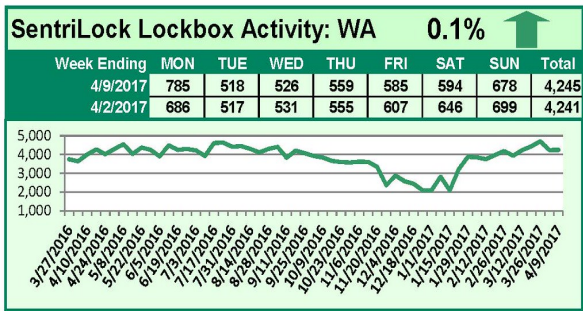

For a larger version of each chart, visit the RMLS™ photostream on Flickr.

SentriLock Lockbox Activity May 8-14, 2017

This Week's Lockbox Activity

For the week of May 8-14, 2017, these charts show the number of times RMLS™ subscribers opened SentriLock lockboxes in Oregon and Washington. Activity increased in both Oregon and Washington last week.

For a larger version of each chart, visit the RMLS™ photostream on Flickr.

SentriLock Lockbox Activity May 1-7, 2017

This Week's Lockbox Activity

For the week of May 1-7, 2017, these charts show the number of times RMLS™ subscribers opened SentriLock lockboxes in Oregon and Washington. Activity decreased in both Oregon and Washington last week.

For a larger version of each chart, visit the RMLS™ photostream on Flickr.

SentriLock Lockbox Activity April 10-16, 2017

This Week's Lockbox Activity

For the week of April 10-16, 2017, these charts show the number of times RMLS™ subscribers opened SentriLock lockboxes in Oregon and Washington. Activity increased in Washington but decreased in Oregon last week.

For a larger version of each chart, visit the RMLS™ photostream on Flickr.

SentriLock Lockbox Activity April 3-9, 2017

This Week's Lockbox Activity

For the week of April 3-9, 2017, these charts show the number of times RMLS™ subscribers opened SentriLock lockboxes in Oregon and Washington. Activity increased in both Oregon and Washington last week.