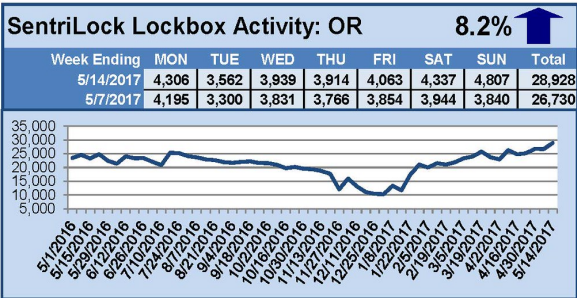

SentriLock Lockbox Activity May 29-June 4, 2017

This Week's Lockbox Activity

For the week of May 29-June 4, 2017, these charts show the number of times RMLS™ subscribers opened SentriLock lockboxes in Oregon and Washington. Activity increased in Washington and decreased in Oregon last week.

For a larger version of each chart, visit the RMLS™ photostream on Flickr.

SentriLock Lockbox Activity

May 22-28, 2017

This Week's Lockbox Activity

For the week of May 22-28, 2017, these charts show the number of times RMLS™ subscribers opened SentriLock lockboxes in Oregon and Washington. Activity increased in Washington and decreased in Oregon last week.

For a larger version of each chart, visit the RMLS™ photostream on Flickr.

SentriLock Lockbox Activity May 15-21, 2017

This Week's Lockbox Activity

For the week of May 15-21, 2017, these charts show the number of times RMLS™ subscribers opened SentriLock lockboxes in Oregon and Washington. Activity decreased in both Oregon and Washington last week.

For a larger version of each chart, visit the RMLS™ photostream on Flickr.

SentriLock Lockbox Activity May 8-14, 2017

This Week's Lockbox Activity

For the week of May 8-14, 2017, these charts show the number of times RMLS™ subscribers opened SentriLock lockboxes in Oregon and Washington. Activity increased in both Oregon and Washington last week.