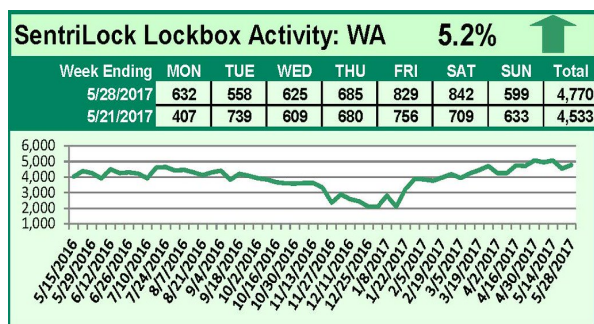

SentriLock Lockbox Activity May 29-June 4, 2017

This Week's Lockbox Activity

For the week of May 29-June 4, 2017, these charts show the number of times RMLS™ subscribers opened SentriLock lockboxes in Oregon and Washington. Activity increased in Washington and decreased in Oregon last week.

For a larger version of each chart, visit the RMLS™ photostream on Flickr.

SentriLock Lockbox Activity

May 22-28, 2017

This Week's Lockbox Activity

For the week of May 22-28, 2017, these charts show the number of times RMLS™ subscribers opened SentriLock lockboxes in Oregon and Washington. Activity increased in Washington and decreased in Oregon last week.

For a larger version of each chart, visit the RMLS™ photostream on Flickr.

SentriLock Lockbox Activity May 15-21, 2017

This Week's Lockbox Activity

For the week of May 15-21, 2017, these charts show the number of times RMLS™ subscribers opened SentriLock lockboxes in Oregon and Washington. Activity decreased in both Oregon and Washington last week.

For a larger version of each chart, visit the RMLS™ photostream on Flickr.

SentriLock Lockbox Activity May 8-14, 2017

This Week's Lockbox Activity

For the week of May 8-14, 2017, these charts show the number of times RMLS™ subscribers opened SentriLock lockboxes in Oregon and Washington. Activity increased in both Oregon and Washington last week.