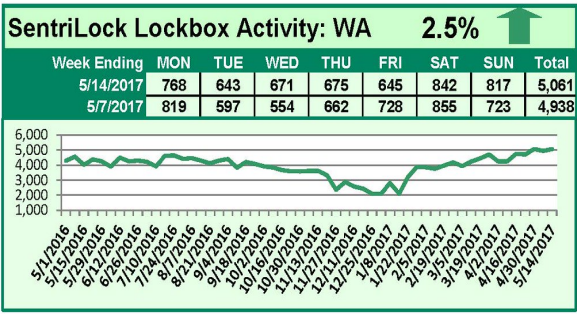

For a larger version of each chart, visit the RMLS™ photostream on Flickr.

SentriLock Lockbox Activity

May 22-28, 2017

This Week's Lockbox Activity

For the week of May 22-28, 2017, these charts show the number of times RMLS™ subscribers opened SentriLock lockboxes in Oregon and Washington. Activity increased in Washington and decreased in Oregon last week.

For a larger version of each chart, visit the RMLS™ photostream on Flickr.

SentriLock Lockbox Activity May 15-21, 2017

This Week's Lockbox Activity

For the week of May 15-21, 2017, these charts show the number of times RMLS™ subscribers opened SentriLock lockboxes in Oregon and Washington. Activity decreased in both Oregon and Washington last week.

For a larger version of each chart, visit the RMLS™ photostream on Flickr.

SentriLock Lockbox Activity May 8-14, 2017

This Week's Lockbox Activity

For the week of May 8-14, 2017, these charts show the number of times RMLS™ subscribers opened SentriLock lockboxes in Oregon and Washington. Activity increased in both Oregon and Washington last week.

For a larger version of each chart, visit the RMLS™ photostream on Flickr.

SentriLock Lockbox Activity May 1-7, 2017

This Week's Lockbox Activity

For the week of May 1-7, 2017, these charts show the number of times RMLS™ subscribers opened SentriLock lockboxes in Oregon and Washington. Activity decreased in both Oregon and Washington last week.