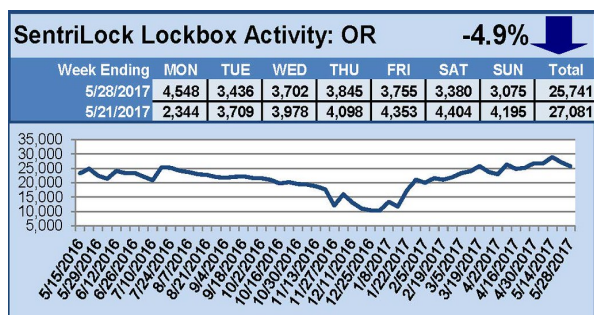

SentriLock Lockbox Activity May 29-June 4, 2017

This Week's Lockbox Activity

For the week of May 29-June 4, 2017, these charts show the number of times RMLS™ subscribers opened SentriLock lockboxes in Oregon and Washington. Activity increased in Washington and decreased in Oregon last week.

For a larger version of each chart, visit the RMLS™ photostream on Flickr.

SentriLock Lockbox Activity

May 22-28, 2017

This Week's Lockbox Activity

For the week of May 22-28, 2017, these charts show the number of times RMLS™ subscribers opened SentriLock lockboxes in Oregon and Washington. Activity increased in Washington and decreased in Oregon last week.

For a larger version of each chart, visit the RMLS™ photostream on Flickr.

SentriLock Lockbox Activity May 15-21, 2017

This Week's Lockbox Activity

For the week of May 15-21, 2017, these charts show the number of times RMLS™ subscribers opened SentriLock lockboxes in Oregon and Washington. Activity decreased in both Oregon and Washington last week.