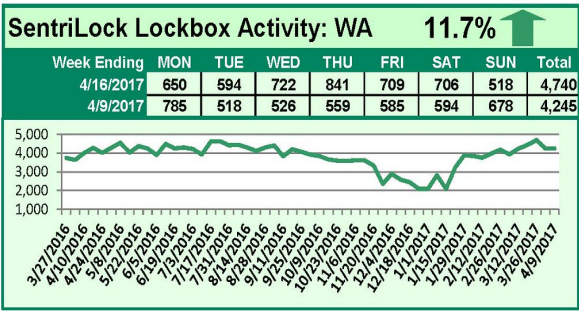

For a larger version of each chart, visit the RMLS™ photostream on Flickr.

SentriLock Lockbox Activity May 15-21, 2017

This Week's Lockbox Activity

For the week of May 15-21, 2017, these charts show the number of times RMLS™ subscribers opened SentriLock lockboxes in Oregon and Washington. Activity decreased in both Oregon and Washington last week.

For a larger version of each chart, visit the RMLS™ photostream on Flickr.

SentriLock Lockbox Activity May 8-14, 2017

This Week's Lockbox Activity

For the week of May 8-14, 2017, these charts show the number of times RMLS™ subscribers opened SentriLock lockboxes in Oregon and Washington. Activity increased in both Oregon and Washington last week.

For a larger version of each chart, visit the RMLS™ photostream on Flickr.

SentriLock Lockbox Activity May 1-7, 2017

This Week's Lockbox Activity

For the week of May 1-7, 2017, these charts show the number of times RMLS™ subscribers opened SentriLock lockboxes in Oregon and Washington. Activity decreased in both Oregon and Washington last week.

For a larger version of each chart, visit the RMLS™ photostream on Flickr.

SentriLock Lockbox Activity April 10-16, 2017

This Week's Lockbox Activity

For the week of April 10-16, 2017, these charts show the number of times RMLS™ subscribers opened SentriLock lockboxes in Oregon and Washington. Activity increased in Washington but decreased in Oregon last week.