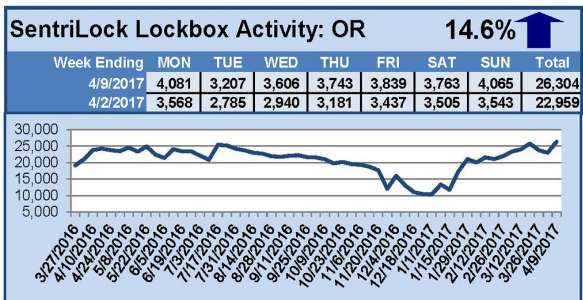

For a larger version of each chart, visit the RMLS™ photostream on Flickr.

SentriLock Lockbox Activity May 8-14, 2017

This Week's Lockbox Activity

For the week of May 8-14, 2017, these charts show the number of times RMLS™ subscribers opened SentriLock lockboxes in Oregon and Washington. Activity increased in both Oregon and Washington last week.

For a larger version of each chart, visit the RMLS™ photostream on Flickr.

SentriLock Lockbox Activity May 1-7, 2017

This Week's Lockbox Activity

For the week of May 1-7, 2017, these charts show the number of times RMLS™ subscribers opened SentriLock lockboxes in Oregon and Washington. Activity decreased in both Oregon and Washington last week.

For a larger version of each chart, visit the RMLS™ photostream on Flickr.

SentriLock Lockbox Activity April 10-16, 2017

This Week's Lockbox Activity

For the week of April 10-16, 2017, these charts show the number of times RMLS™ subscribers opened SentriLock lockboxes in Oregon and Washington. Activity increased in Washington but decreased in Oregon last week.

For a larger version of each chart, visit the RMLS™ photostream on Flickr.

SentriLock Lockbox Activity April 3-9, 2017

This Week's Lockbox Activity

For the week of April 3-9, 2017, these charts show the number of times RMLS™ subscribers opened SentriLock lockboxes in Oregon and Washington. Activity increased in both Oregon and Washington last week.