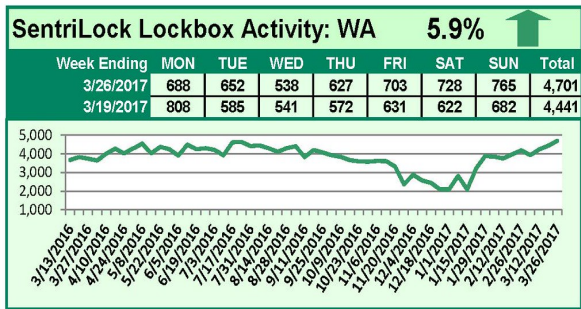

For a larger version of each chart, visit the RMLS™ photostream on Flickr.

SentriLock Lockbox Activity April 10-16, 2017

This Week's Lockbox Activity

For the week of April 10-16, 2017, these charts show the number of times RMLS™ subscribers opened SentriLock lockboxes in Oregon and Washington. Activity increased in Washington but decreased in Oregon last week.

For a larger version of each chart, visit the RMLS™ photostream on Flickr.

SentriLock Lockbox Activity April 3-9, 2017

This Week's Lockbox Activity

For the week of April 3-9, 2017, these charts show the number of times RMLS™ subscribers opened SentriLock lockboxes in Oregon and Washington. Activity increased in both Oregon and Washington last week.

For a larger version of each chart, visit the RMLS™ photostream on Flickr.

SentriLock Lockbox Activity March 27-April 2, 2017

This Week's Lockbox Activity

For the week of March 27-April 2, 2017, these charts show the number of times RMLS™ subscribers opened SentriLock lockboxes in Oregon and Washington. Activity decreased in Oregon and Washington last week.

For a larger version of each chart, visit the RMLS™ photostream on Flickr.

SentriLock Lockbox Activity March 20-26, 2017

This Week's Lockbox Activity

For the week of March 20-26, 2017, these charts show the number of times RMLS™ subscribers opened SentriLock lockboxes in Oregon and Washington. Activity increased in Washington and decreased in Oregon this week.