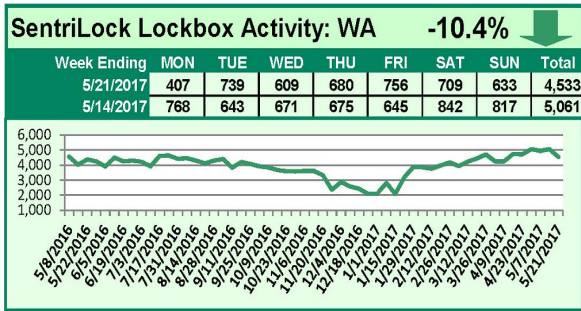

SentriLock Lockbox Activity May 29-June 4, 2017

This Week's Lockbox Activity

For the week of May 29-June 4, 2017, these charts show the number of times RMLS™ subscribers opened SentriLock lockboxes in Oregon and Washington. Activity increased in Washington and decreased in Oregon last week.

For a larger version of each chart, visit the RMLS™ photostream on Flickr.

SentriLock Lockbox Activity

May 22-28, 2017

This Week's Lockbox Activity

For the week of May 22-28, 2017, these charts show the number of times RMLS™ subscribers opened SentriLock lockboxes in Oregon and Washington. Activity increased in Washington and decreased in Oregon last week.

For a larger version of each chart, visit the RMLS™ photostream on Flickr.

SentriLock Lockbox Activity May 15-21, 2017

This Week's Lockbox Activity

For the week of May 15-21, 2017, these charts show the number of times RMLS™ subscribers opened SentriLock lockboxes in Oregon and Washington. Activity decreased in both Oregon and Washington last week.

For a larger version of each chart, visit the RMLS™ photostream on Flickr.

SentriLock Lockbox Activity May 8-14, 2017

This Week's Lockbox Activity

For the week of May 8-14, 2017, these charts show the number of times RMLS™ subscribers opened SentriLock lockboxes in Oregon and Washington. Activity increased in both Oregon and Washington last week.