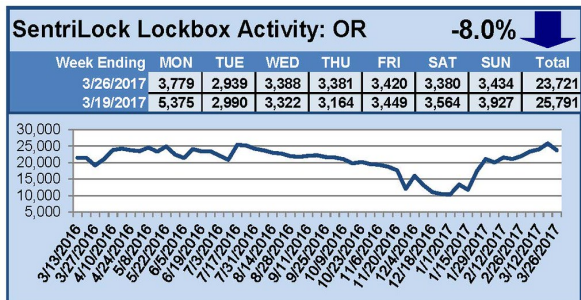

For a larger version of each chart, visit the RMLS™ photostream on Flickr.

SentriLock Lockbox Activity April 10-16, 2017

This Week's Lockbox Activity

For the week of April 10-16, 2017, these charts show the number of times RMLS™ subscribers opened SentriLock lockboxes in Oregon and Washington. Activity increased in Washington but decreased in Oregon last week.

For a larger version of each chart, visit the RMLS™ photostream on Flickr.

SentriLock Lockbox Activity April 3-9, 2017

This Week's Lockbox Activity

For the week of April 3-9, 2017, these charts show the number of times RMLS™ subscribers opened SentriLock lockboxes in Oregon and Washington. Activity increased in both Oregon and Washington last week.

For a larger version of each chart, visit the RMLS™ photostream on Flickr.

SentriLock Lockbox Activity March 27-April 2, 2017

This Week's Lockbox Activity

For the week of March 27-April 2, 2017, these charts show the number of times RMLS™ subscribers opened SentriLock lockboxes in Oregon and Washington. Activity decreased in Oregon and Washington last week.

For a larger version of each chart, visit the RMLS™ photostream on Flickr.

SentriLock Lockbox Activity March 20-26, 2017

This Week's Lockbox Activity

For the week of March 20-26, 2017, these charts show the number of times RMLS™ subscribers opened SentriLock lockboxes in Oregon and Washington. Activity increased in Washington and decreased in Oregon this week.