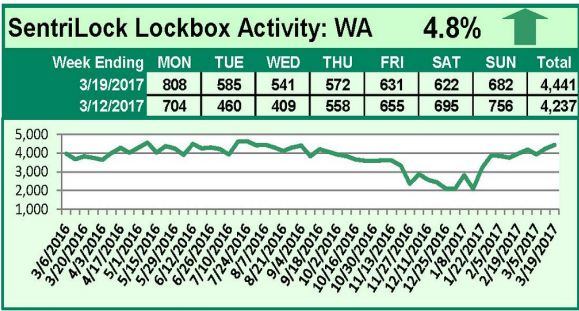

For a larger version of each chart, visit the RMLS™ photostream on Flickr.

SentriLock Lockbox Activity April 3-9, 2017

This Week's Lockbox Activity

For the week of April 3-9, 2017, these charts show the number of times RMLS™ subscribers opened SentriLock lockboxes in Oregon and Washington. Activity increased in both Oregon and Washington last week.

For a larger version of each chart, visit the RMLS™ photostream on Flickr.

SentriLock Lockbox Activity March 27-April 2, 2017

This Week's Lockbox Activity

For the week of March 27-April 2, 2017, these charts show the number of times RMLS™ subscribers opened SentriLock lockboxes in Oregon and Washington. Activity decreased in Oregon and Washington last week.

For a larger version of each chart, visit the RMLS™ photostream on Flickr.

SentriLock Lockbox Activity March 20-26, 2017

This Week's Lockbox Activity

For the week of March 20-26, 2017, these charts show the number of times RMLS™ subscribers opened SentriLock lockboxes in Oregon and Washington. Activity increased in Washington and decreased in Oregon this week.

For a larger version of each chart, visit the RMLS™ photostream on Flickr.

SentriLock Lockbox Activity March 13-19, 2017

This Week's Lockbox Activity

For the week of March 13-19, 2017, these charts show the number of times RMLS™ subscribers opened SentriLock lockboxes in Oregon and Washington. Activity increased in both Washington and Oregon this week.