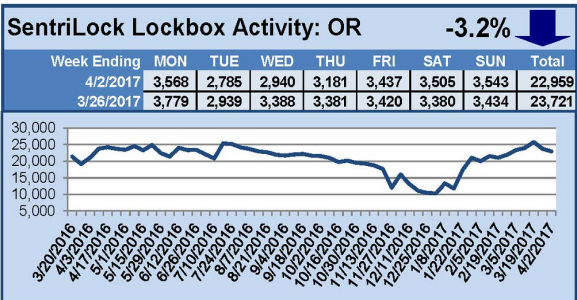

For a larger version of each chart, visit the RMLS™ photostream on Flickr.

SentriLock Lockbox Activity May 1-7, 2017

This Week's Lockbox Activity

For the week of May 1-7, 2017, these charts show the number of times RMLS™ subscribers opened SentriLock lockboxes in Oregon and Washington. Activity decreased in both Oregon and Washington last week.

For a larger version of each chart, visit the RMLS™ photostream on Flickr.

SentriLock Lockbox Activity April 10-16, 2017

This Week's Lockbox Activity

For the week of April 10-16, 2017, these charts show the number of times RMLS™ subscribers opened SentriLock lockboxes in Oregon and Washington. Activity increased in Washington but decreased in Oregon last week.

For a larger version of each chart, visit the RMLS™ photostream on Flickr.

SentriLock Lockbox Activity April 3-9, 2017

This Week's Lockbox Activity

For the week of April 3-9, 2017, these charts show the number of times RMLS™ subscribers opened SentriLock lockboxes in Oregon and Washington. Activity increased in both Oregon and Washington last week.

For a larger version of each chart, visit the RMLS™ photostream on Flickr.

SentriLock Lockbox Activity March 27-April 2, 2017

This Week's Lockbox Activity

For the week of March 27-April 2, 2017, these charts show the number of times RMLS™ subscribers opened SentriLock lockboxes in Oregon and Washington. Activity decreased in Oregon and Washington last week.