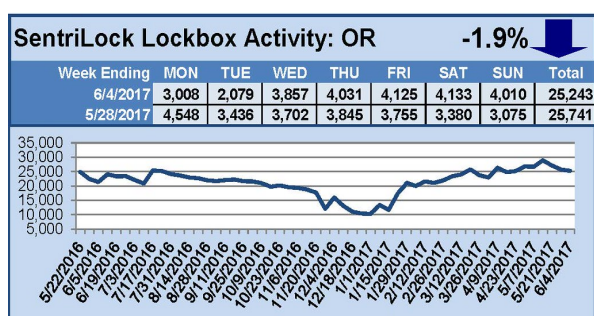

SentriLock Lockbox Activity May 29-June 4, 2017

This Week's Lockbox Activity

For the week of May 29-June 4, 2017, these charts show the number of times RMLS™ subscribers opened SentriLock lockboxes in Oregon and Washington. Activity increased in Washington and decreased in Oregon last week.

For a larger version of each chart, visit the RMLS™ photostream on Flickr.

SentriLock Lockbox Activity

May 22-28, 2017

This Week's Lockbox Activity

For the week of May 22-28, 2017, these charts show the number of times RMLS™ subscribers opened SentriLock lockboxes in Oregon and Washington. Activity increased in Washington and decreased in Oregon last week.

For a larger version of each chart, visit the RMLS™ photostream on Flickr.

SentriLock Lockbox Activity May 15-21, 2017

This Week's Lockbox Activity

For the week of May 15-21, 2017, these charts show the number of times RMLS™ subscribers opened SentriLock lockboxes in Oregon and Washington. Activity decreased in both Oregon and Washington last week.