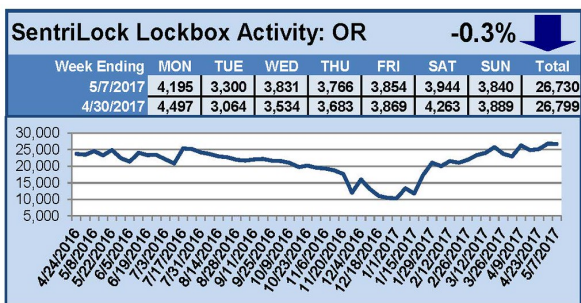

For a larger version of each chart, visit the RMLS™ photostream on Flickr.

SentriLock Lockbox Activity

May 22-28, 2017

This Week's Lockbox Activity

For the week of May 22-28, 2017, these charts show the number of times RMLS™ subscribers opened SentriLock lockboxes in Oregon and Washington. Activity increased in Washington and decreased in Oregon last week.

For a larger version of each chart, visit the RMLS™ photostream on Flickr.

SentriLock Lockbox Activity May 15-21, 2017

This Week's Lockbox Activity

For the week of May 15-21, 2017, these charts show the number of times RMLS™ subscribers opened SentriLock lockboxes in Oregon and Washington. Activity decreased in both Oregon and Washington last week.

For a larger version of each chart, visit the RMLS™ photostream on Flickr.

SentriLock Lockbox Activity May 8-14, 2017

This Week's Lockbox Activity

For the week of May 8-14, 2017, these charts show the number of times RMLS™ subscribers opened SentriLock lockboxes in Oregon and Washington. Activity increased in both Oregon and Washington last week.

For a larger version of each chart, visit the RMLS™ photostream on Flickr.

SentriLock Lockbox Activity May 1-7, 2017

This Week's Lockbox Activity

For the week of May 1-7, 2017, these charts show the number of times RMLS™ subscribers opened SentriLock lockboxes in Oregon and Washington. Activity decreased in both Oregon and Washington last week.