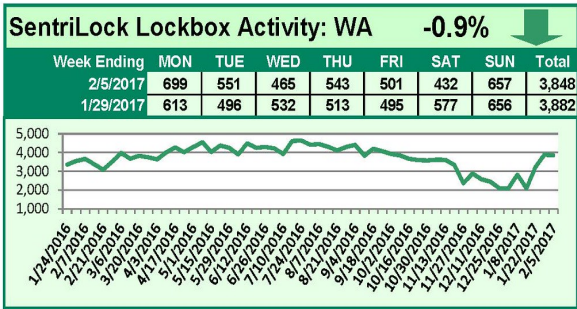

For a larger version of each chart, visit the RMLS™ photostream on Flickr.

SentriLock Lockbox Activity February 20-26, 2017

This Week's Lockbox Activity

For the week of February 20-26, 2017, these charts show the number of times RMLS™ subscribers opened SentriLock lockboxes in Oregon and Washington. Activity increased in both Oregon and Washington this week.

For a larger version of each chart, visit the RMLS™ photostream on Flickr.

SentriLock Lockbox Activity February 13-19, 2017

This Week's Lockbox Activity

For the week of February 13-19, 2017, these charts show the number of times RMLS™ subscribers opened SentriLock lockboxes in Oregon and Washington. Activity increased in Washington and decreased in Oregon this week.

For a larger version of each chart, visit the RMLS™ photostream on Flickr.

SentriLock Lockbox Activity February 6-12, 2017

This Week's Lockbox Activity

For the week of February 6-12, 2017, these charts show the number of times RMLS™ subscribers opened SentriLock lockboxes in Oregon and Washington. Activity increased in Oregon and decreased in Washington this week.

For a larger version of each chart, visit the RMLS™ photostream on Flickr.

SentriLock Lockbox Activity January 30-February 5, 2017

This Week's Lockbox Activity

For the week of January 30-February 5, 2017, these charts show the number of times RMLS™ subscribers opened SentriLock lockboxes in Oregon and Washington. Activity decreased in both states this week.