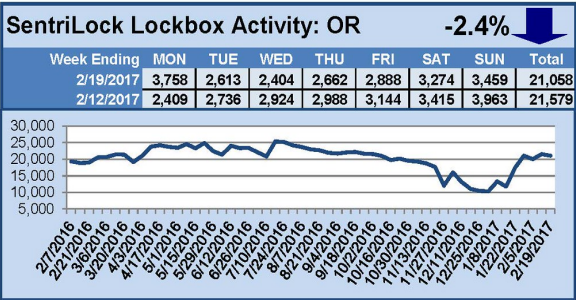

SentriLock Lockbox Activity March 6-12, 2017

This Week's Lockbox Activity

For the week of March 6-12, 2017, these charts show the number of times RMLS™ subscribers opened SentriLock lockboxes in Oregon and Washington. Activity increased in both Washington and Oregon this week.

For a larger version of each chart, visit the RMLS™ photostream on Flickr.

SentriLock Lockbox Activity

February 27-March 5, 2017

This Week's Lockbox Activity

For the week of February 27-March 5, 2017, these charts show the number of times RMLS™ subscribers opened SentriLock lockboxes in Oregon and Washington. Activity increased in Oregon and decreased in Washington this week.

For a larger version of each chart, visit the RMLS™ photostream on Flickr.

SentriLock Lockbox Activity February 20-26, 2017

This Week's Lockbox Activity

For the week of February 20-26, 2017, these charts show the number of times RMLS™ subscribers opened SentriLock lockboxes in Oregon and Washington. Activity increased in both Oregon and Washington this week.

For a larger version of each chart, visit the RMLS™ photostream on Flickr.

SentriLock Lockbox Activity February 13-19, 2017

This Week's Lockbox Activity

For the week of February 13-19, 2017, these charts show the number of times RMLS™ subscribers opened SentriLock lockboxes in Oregon and Washington. Activity increased in Washington and decreased in Oregon this week.