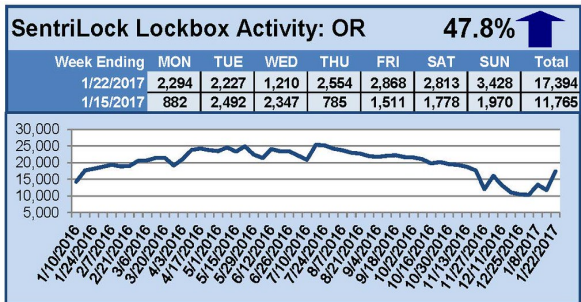

For a larger version of each chart, visit the RMLS™ photostream on Flickr.

SentriLock Lockbox Activity February 6-12, 2017

This Week's Lockbox Activity

For the week of February 6-12, 2017, these charts show the number of times RMLS™ subscribers opened SentriLock lockboxes in Oregon and Washington. Activity increased in Oregon and decreased in Washington this week.

For a larger version of each chart, visit the RMLS™ photostream on Flickr.

SentriLock Lockbox Activity January 30-February 5, 2017

This Week's Lockbox Activity

For the week of January 30-February 5, 2017, these charts show the number of times RMLS™ subscribers opened SentriLock lockboxes in Oregon and Washington. Activity decreased in both states this week.

For a larger version of each chart, visit the RMLS™ photostream on Flickr.

SentriLock Lockbox Activity January 23-29, 2017

This Week's Lockbox Activity

For the week of January 23-29, 2017, these charts show the number of times RMLS™ subscribers opened SentriLock lockboxes in Oregon and Washington. Activity increased in both states this week.

For a larger version of each chart, visit the RMLS™ photostream on Flickr.

SentriLock Lockbox Activity January 16-22, 2017

This Week's Lockbox Activity

For the week of January 16-22, 2017, these charts show the number of times RMLS™ subscribers opened SentriLock lockboxes in Oregon and Washington. Activity increased in both states this week.