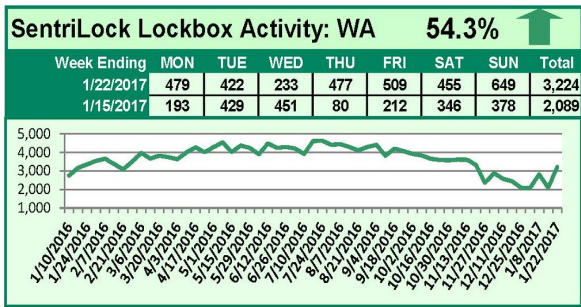

For a larger version of each chart, visit the RMLS™ photostream on Flickr.

SentriLock Lockbox Activity February 6-12, 2017

This Week's Lockbox Activity

For the week of February 6-12, 2017, these charts show the number of times RMLS™ subscribers opened SentriLock lockboxes in Oregon and Washington. Activity increased in Oregon and decreased in Washington this week.

For a larger version of each chart, visit the RMLS™ photostream on Flickr.

SentriLock Lockbox Activity January 30-February 5, 2017

This Week's Lockbox Activity

For the week of January 30-February 5, 2017, these charts show the number of times RMLS™ subscribers opened SentriLock lockboxes in Oregon and Washington. Activity decreased in both states this week.

For a larger version of each chart, visit the RMLS™ photostream on Flickr.

SentriLock Lockbox Activity January 23-29, 2017

This Week's Lockbox Activity

For the week of January 23-29, 2017, these charts show the number of times RMLS™ subscribers opened SentriLock lockboxes in Oregon and Washington. Activity increased in both states this week.

For a larger version of each chart, visit the RMLS™ photostream on Flickr.

SentriLock Lockbox Activity January 16-22, 2017

This Week's Lockbox Activity

For the week of January 16-22, 2017, these charts show the number of times RMLS™ subscribers opened SentriLock lockboxes in Oregon and Washington. Activity increased in both states this week.