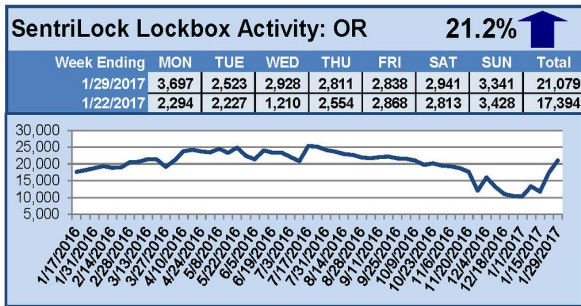

For a larger version of each chart, visit the RMLS™ photostream on Flickr.

SentriLock Lockbox Activity February 13-19, 2017

This Week's Lockbox Activity

For the week of February 13-19, 2017, these charts show the number of times RMLS™ subscribers opened SentriLock lockboxes in Oregon and Washington. Activity increased in Washington and decreased in Oregon this week.

For a larger version of each chart, visit the RMLS™ photostream on Flickr.

SentriLock Lockbox Activity February 6-12, 2017

This Week's Lockbox Activity

For the week of February 6-12, 2017, these charts show the number of times RMLS™ subscribers opened SentriLock lockboxes in Oregon and Washington. Activity increased in Oregon and decreased in Washington this week.

For a larger version of each chart, visit the RMLS™ photostream on Flickr.

SentriLock Lockbox Activity January 30-February 5, 2017

This Week's Lockbox Activity

For the week of January 30-February 5, 2017, these charts show the number of times RMLS™ subscribers opened SentriLock lockboxes in Oregon and Washington. Activity decreased in both states this week.

For a larger version of each chart, visit the RMLS™ photostream on Flickr.

SentriLock Lockbox Activity January 23-29, 2017

This Week's Lockbox Activity

For the week of January 23-29, 2017, these charts show the number of times RMLS™ subscribers opened SentriLock lockboxes in Oregon and Washington. Activity increased in both states this week.