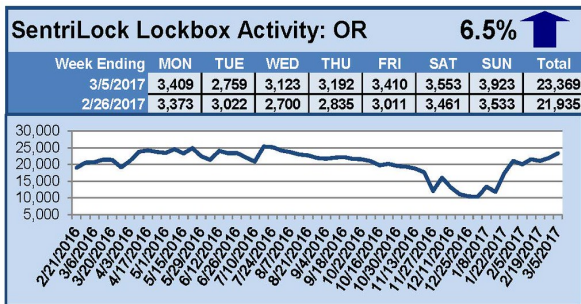

SentriLock Lockbox Activity March 6-12, 2017

This Week's Lockbox Activity

For the week of March 6-12, 2017, these charts show the number of times RMLS™ subscribers opened SentriLock lockboxes in Oregon and Washington. Activity increased in both Washington and Oregon this week.

For a larger version of each chart, visit the RMLS™ photostream on Flickr.

SentriLock Lockbox Activity

February 27-March 5, 2017

This Week's Lockbox Activity

For the week of February 27-March 5, 2017, these charts show the number of times RMLS™ subscribers opened SentriLock lockboxes in Oregon and Washington. Activity increased in Oregon and decreased in Washington this week.

For a larger version of each chart, visit the RMLS™ photostream on Flickr.

SentriLock Lockbox Activity February 20-26, 2017

This Week's Lockbox Activity

For the week of February 20-26, 2017, these charts show the number of times RMLS™ subscribers opened SentriLock lockboxes in Oregon and Washington. Activity increased in both Oregon and Washington this week.