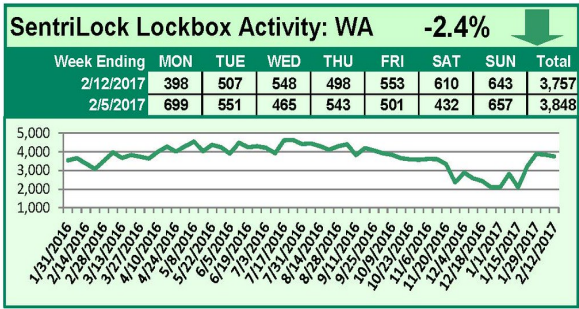

For a larger version of each chart, visit the RMLS™ photostream on Flickr.

SentriLock Lockbox Activity

February 27-March 5, 2017

This Week's Lockbox Activity

For the week of February 27-March 5, 2017, these charts show the number of times RMLS™ subscribers opened SentriLock lockboxes in Oregon and Washington. Activity increased in Oregon and decreased in Washington this week.

For a larger version of each chart, visit the RMLS™ photostream on Flickr.

SentriLock Lockbox Activity February 20-26, 2017

This Week's Lockbox Activity

For the week of February 20-26, 2017, these charts show the number of times RMLS™ subscribers opened SentriLock lockboxes in Oregon and Washington. Activity increased in both Oregon and Washington this week.

For a larger version of each chart, visit the RMLS™ photostream on Flickr.

SentriLock Lockbox Activity February 13-19, 2017

This Week's Lockbox Activity

For the week of February 13-19, 2017, these charts show the number of times RMLS™ subscribers opened SentriLock lockboxes in Oregon and Washington. Activity increased in Washington and decreased in Oregon this week.

For a larger version of each chart, visit the RMLS™ photostream on Flickr.

SentriLock Lockbox Activity February 6-12, 2017

This Week's Lockbox Activity

For the week of February 6-12, 2017, these charts show the number of times RMLS™ subscribers opened SentriLock lockboxes in Oregon and Washington. Activity increased in Oregon and decreased in Washington this week.