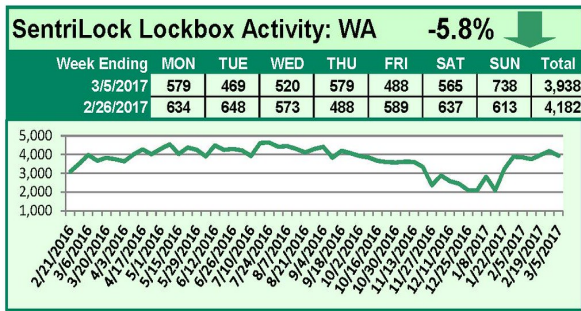

SentriLock Lockbox Activity March 6-12, 2017

This Week's Lockbox Activity

For the week of March 6-12, 2017, these charts show the number of times RMLS™ subscribers opened SentriLock lockboxes in Oregon and Washington. Activity increased in both Washington and Oregon this week.

For a larger version of each chart, visit the RMLS™ photostream on Flickr.

SentriLock Lockbox Activity

February 27-March 5, 2017

This Week's Lockbox Activity

For the week of February 27-March 5, 2017, these charts show the number of times RMLS™ subscribers opened SentriLock lockboxes in Oregon and Washington. Activity increased in Oregon and decreased in Washington this week.

For a larger version of each chart, visit the RMLS™ photostream on Flickr.

SentriLock Lockbox Activity February 20-26, 2017

This Week's Lockbox Activity

For the week of February 20-26, 2017, these charts show the number of times RMLS™ subscribers opened SentriLock lockboxes in Oregon and Washington. Activity increased in both Oregon and Washington this week.

For a larger version of each chart, visit the RMLS™ photostream on Flickr.

SentriLock Lockbox Activity February 13-19, 2017

This Week's Lockbox Activity

For the week of February 13-19, 2017, these charts show the number of times RMLS™ subscribers opened SentriLock lockboxes in Oregon and Washington. Activity increased in Washington and decreased in Oregon this week.