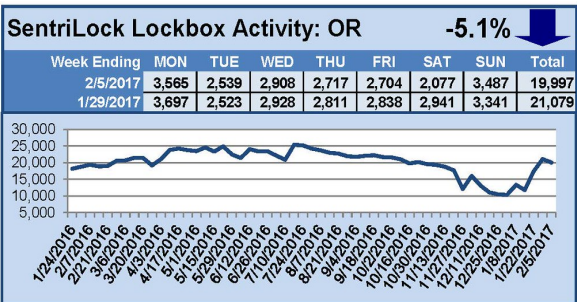

For a larger version of each chart, visit the RMLS™ photostream on Flickr.

SentriLock Lockbox Activity February 20-26, 2017

This Week's Lockbox Activity

For the week of February 20-26, 2017, these charts show the number of times RMLS™ subscribers opened SentriLock lockboxes in Oregon and Washington. Activity increased in both Oregon and Washington this week.

For a larger version of each chart, visit the RMLS™ photostream on Flickr.

SentriLock Lockbox Activity February 13-19, 2017

This Week's Lockbox Activity

For the week of February 13-19, 2017, these charts show the number of times RMLS™ subscribers opened SentriLock lockboxes in Oregon and Washington. Activity increased in Washington and decreased in Oregon this week.

For a larger version of each chart, visit the RMLS™ photostream on Flickr.

SentriLock Lockbox Activity February 6-12, 2017

This Week's Lockbox Activity

For the week of February 6-12, 2017, these charts show the number of times RMLS™ subscribers opened SentriLock lockboxes in Oregon and Washington. Activity increased in Oregon and decreased in Washington this week.

For a larger version of each chart, visit the RMLS™ photostream on Flickr.

SentriLock Lockbox Activity January 30-February 5, 2017

This Week's Lockbox Activity

For the week of January 30-February 5, 2017, these charts show the number of times RMLS™ subscribers opened SentriLock lockboxes in Oregon and Washington. Activity decreased in both states this week.