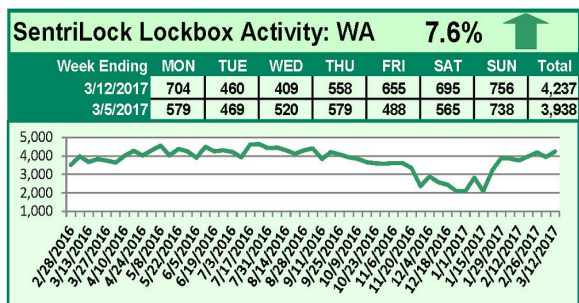

SentriLock Lockbox Activity March 6-12, 2017

This Week's Lockbox Activity

For the week of March 6-12, 2017, these charts show the number of times RMLS™ subscribers opened SentriLock lockboxes in Oregon and Washington. Activity increased in both Washington and Oregon this week.

For a larger version of each chart, visit the RMLS™ photostream on Flickr.

SentriLock Lockbox Activity

February 27-March 5, 2017

This Week's Lockbox Activity

For the week of February 27-March 5, 2017, these charts show the number of times RMLS™ subscribers opened SentriLock lockboxes in Oregon and Washington. Activity increased in Oregon and decreased in Washington this week.

For a larger version of each chart, visit the RMLS™ photostream on Flickr.

SentriLock Lockbox Activity February 20-26, 2017

This Week's Lockbox Activity

For the week of February 20-26, 2017, these charts show the number of times RMLS™ subscribers opened SentriLock lockboxes in Oregon and Washington. Activity increased in both Oregon and Washington this week.

For a larger version of each chart, visit the RMLS™ photostream on Flickr.

SentriLock Lockbox Activity February 13-19, 2017

This Week's Lockbox Activity

For the week of February 13-19, 2017, these charts show the number of times RMLS™ subscribers opened SentriLock lockboxes in Oregon and Washington. Activity increased in Washington and decreased in Oregon this week.