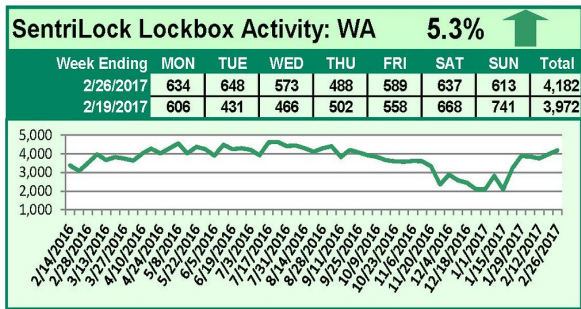

SentriLock Lockbox Activity March 6-12, 2017

This Week's Lockbox Activity

For the week of March 6-12, 2017, these charts show the number of times RMLS™ subscribers opened SentriLock lockboxes in Oregon and Washington. Activity increased in both Washington and Oregon this week.

For a larger version of each chart, visit the RMLS™ photostream on Flickr.

SentriLock Lockbox Activity

February 27-March 5, 2017

This Week's Lockbox Activity

For the week of February 27-March 5, 2017, these charts show the number of times RMLS™ subscribers opened SentriLock lockboxes in Oregon and Washington. Activity increased in Oregon and decreased in Washington this week.

For a larger version of each chart, visit the RMLS™ photostream on Flickr.

SentriLock Lockbox Activity February 20-26, 2017

This Week's Lockbox Activity

For the week of February 20-26, 2017, these charts show the number of times RMLS™ subscribers opened SentriLock lockboxes in Oregon and Washington. Activity increased in both Oregon and Washington this week.

For a larger version of each chart, visit the RMLS™ photostream on Flickr.

SentriLock Lockbox Activity February 13-19, 2017

This Week's Lockbox Activity

For the week of February 13-19, 2017, these charts show the number of times RMLS™ subscribers opened SentriLock lockboxes in Oregon and Washington. Activity increased in Washington and decreased in Oregon this week.