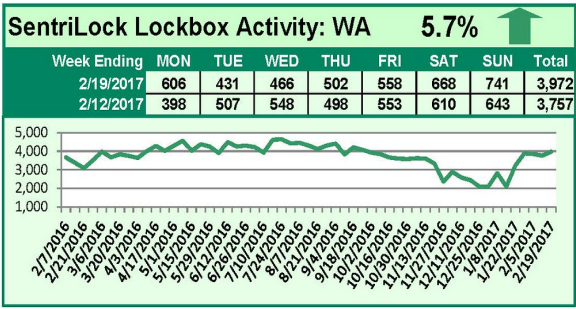

For a larger version of each chart, visit the RMLS™ photostream on Flickr.

SentriLock Lockbox Activity

February 27-March 5, 2017

This Week's Lockbox Activity

For the week of February 27-March 5, 2017, these charts show the number of times RMLS™ subscribers opened SentriLock lockboxes in Oregon and Washington. Activity increased in Oregon and decreased in Washington this week.

For a larger version of each chart, visit the RMLS™ photostream on Flickr.

SentriLock Lockbox Activity February 20-26, 2017

This Week's Lockbox Activity

For the week of February 20-26, 2017, these charts show the number of times RMLS™ subscribers opened SentriLock lockboxes in Oregon and Washington. Activity increased in both Oregon and Washington this week.

For a larger version of each chart, visit the RMLS™ photostream on Flickr.

SentriLock Lockbox Activity February 13-19, 2017

This Week's Lockbox Activity

For the week of February 13-19, 2017, these charts show the number of times RMLS™ subscribers opened SentriLock lockboxes in Oregon and Washington. Activity increased in Washington and decreased in Oregon this week.

For a larger version of each chart, visit the RMLS™ photostream on Flickr.

SentriLock Lockbox Activity February 6-12, 2017

This Week's Lockbox Activity

For the week of February 6-12, 2017, these charts show the number of times RMLS™ subscribers opened SentriLock lockboxes in Oregon and Washington. Activity increased in Oregon and decreased in Washington this week.