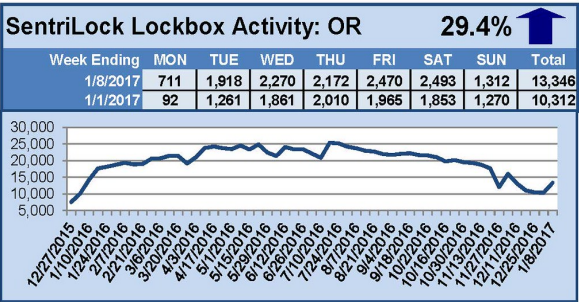

For a larger version of each chart, visit the RMLS™ photostream on Flickr.

SentriLock Lockbox Activity January 23-29, 2017

This Week's Lockbox Activity

For the week of January 23-29, 2017, these charts show the number of times RMLS™ subscribers opened SentriLock lockboxes in Oregon and Washington. Activity increased in both states this week.

For a larger version of each chart, visit the RMLS™ photostream on Flickr.

SentriLock Lockbox Activity January 16-22, 2017

This Week's Lockbox Activity

For the week of January 16-22, 2017, these charts show the number of times RMLS™ subscribers opened SentriLock lockboxes in Oregon and Washington. Activity increased in both states this week.

For a larger version of each chart, visit the RMLS™ photostream on Flickr.

SentriLock Lockbox Activity January 9-15, 2017

This Week's Lockbox Activity

For the week of January 9-15, 2017, these charts show the number of times RMLS™ subscribers opened SentriLock lockboxes in Oregon and Washington. Activity decreased in both states this week.

For a larger version of each chart, visit the RMLS™ photostream on Flickr.

SentriLock Lockbox Activity January 2-8, 2017

This Week's Lockbox Activity

For the week of January 2-8, 2017, these charts show the number of times RMLS™ subscribers opened SentriLock lockboxes in Oregon and Washington. Activity increased in both states this week.