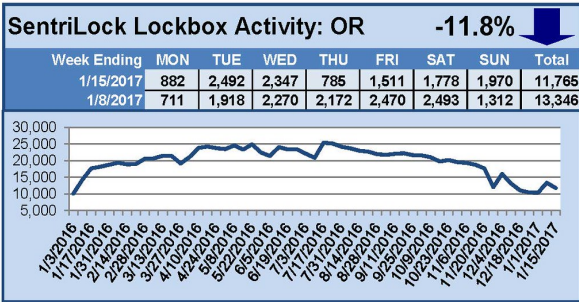

For a larger version of each chart, visit the RMLS™ photostream on Flickr.

SentriLock Lockbox Activity January 30-February 5, 2017

This Week's Lockbox Activity

For the week of January 30-February 5, 2017, these charts show the number of times RMLS™ subscribers opened SentriLock lockboxes in Oregon and Washington. Activity decreased in both states this week.

For a larger version of each chart, visit the RMLS™ photostream on Flickr.

SentriLock Lockbox Activity January 23-29, 2017

This Week's Lockbox Activity

For the week of January 23-29, 2017, these charts show the number of times RMLS™ subscribers opened SentriLock lockboxes in Oregon and Washington. Activity increased in both states this week.

For a larger version of each chart, visit the RMLS™ photostream on Flickr.

SentriLock Lockbox Activity January 16-22, 2017

This Week's Lockbox Activity

For the week of January 16-22, 2017, these charts show the number of times RMLS™ subscribers opened SentriLock lockboxes in Oregon and Washington. Activity increased in both states this week.

For a larger version of each chart, visit the RMLS™ photostream on Flickr.

SentriLock Lockbox Activity January 9-15, 2017

This Week's Lockbox Activity

For the week of January 9-15, 2017, these charts show the number of times RMLS™ subscribers opened SentriLock lockboxes in Oregon and Washington. Activity decreased in both states this week.