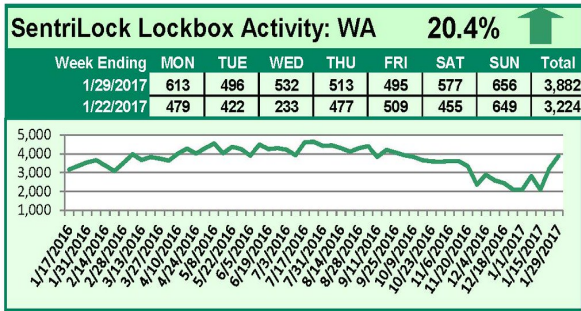

For a larger version of each chart, visit the RMLS™ photostream on Flickr.

SentriLock Lockbox Activity February 13-19, 2017

This Week's Lockbox Activity

For the week of February 13-19, 2017, these charts show the number of times RMLS™ subscribers opened SentriLock lockboxes in Oregon and Washington. Activity increased in Washington and decreased in Oregon this week.

For a larger version of each chart, visit the RMLS™ photostream on Flickr.

SentriLock Lockbox Activity February 6-12, 2017

This Week's Lockbox Activity

For the week of February 6-12, 2017, these charts show the number of times RMLS™ subscribers opened SentriLock lockboxes in Oregon and Washington. Activity increased in Oregon and decreased in Washington this week.

For a larger version of each chart, visit the RMLS™ photostream on Flickr.

SentriLock Lockbox Activity January 30-February 5, 2017

This Week's Lockbox Activity

For the week of January 30-February 5, 2017, these charts show the number of times RMLS™ subscribers opened SentriLock lockboxes in Oregon and Washington. Activity decreased in both states this week.

For a larger version of each chart, visit the RMLS™ photostream on Flickr.

SentriLock Lockbox Activity January 23-29, 2017

This Week's Lockbox Activity

For the week of January 23-29, 2017, these charts show the number of times RMLS™ subscribers opened SentriLock lockboxes in Oregon and Washington. Activity increased in both states this week.