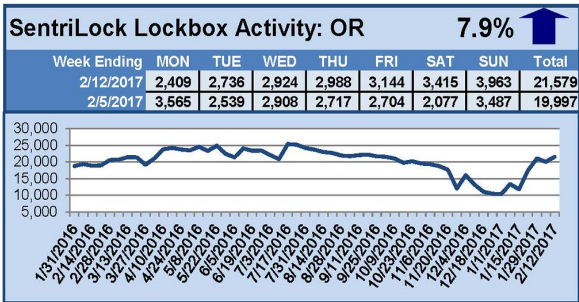

For a larger version of each chart, visit the RMLS™ photostream on Flickr.

SentriLock Lockbox Activity

February 27-March 5, 2017

This Week's Lockbox Activity

For the week of February 27-March 5, 2017, these charts show the number of times RMLS™ subscribers opened SentriLock lockboxes in Oregon and Washington. Activity increased in Oregon and decreased in Washington this week.

For a larger version of each chart, visit the RMLS™ photostream on Flickr.

SentriLock Lockbox Activity February 20-26, 2017

This Week's Lockbox Activity

For the week of February 20-26, 2017, these charts show the number of times RMLS™ subscribers opened SentriLock lockboxes in Oregon and Washington. Activity increased in both Oregon and Washington this week.

For a larger version of each chart, visit the RMLS™ photostream on Flickr.

SentriLock Lockbox Activity February 13-19, 2017

This Week's Lockbox Activity

For the week of February 13-19, 2017, these charts show the number of times RMLS™ subscribers opened SentriLock lockboxes in Oregon and Washington. Activity increased in Washington and decreased in Oregon this week.

For a larger version of each chart, visit the RMLS™ photostream on Flickr.

SentriLock Lockbox Activity February 6-12, 2017

This Week's Lockbox Activity

For the week of February 6-12, 2017, these charts show the number of times RMLS™ subscribers opened SentriLock lockboxes in Oregon and Washington. Activity increased in Oregon and decreased in Washington this week.