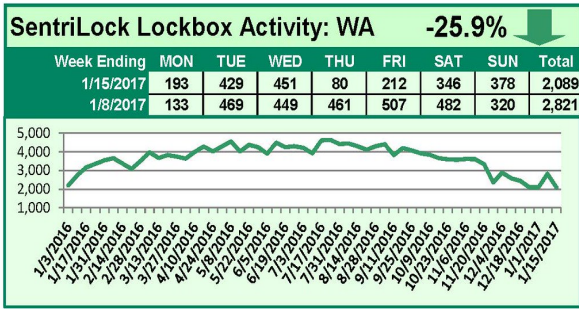

For a larger version of each chart, visit the RMLS™ photostream on Flickr.

SentriLock Lockbox Activity January 30-February 5, 2017

This Week's Lockbox Activity

For the week of January 30-February 5, 2017, these charts show the number of times RMLS™ subscribers opened SentriLock lockboxes in Oregon and Washington. Activity decreased in both states this week.

For a larger version of each chart, visit the RMLS™ photostream on Flickr.

SentriLock Lockbox Activity January 23-29, 2017

This Week's Lockbox Activity

For the week of January 23-29, 2017, these charts show the number of times RMLS™ subscribers opened SentriLock lockboxes in Oregon and Washington. Activity increased in both states this week.

For a larger version of each chart, visit the RMLS™ photostream on Flickr.

SentriLock Lockbox Activity January 16-22, 2017

This Week's Lockbox Activity

For the week of January 16-22, 2017, these charts show the number of times RMLS™ subscribers opened SentriLock lockboxes in Oregon and Washington. Activity increased in both states this week.

For a larger version of each chart, visit the RMLS™ photostream on Flickr.

SentriLock Lockbox Activity January 9-15, 2017

This Week's Lockbox Activity

For the week of January 9-15, 2017, these charts show the number of times RMLS™ subscribers opened SentriLock lockboxes in Oregon and Washington. Activity decreased in both states this week.