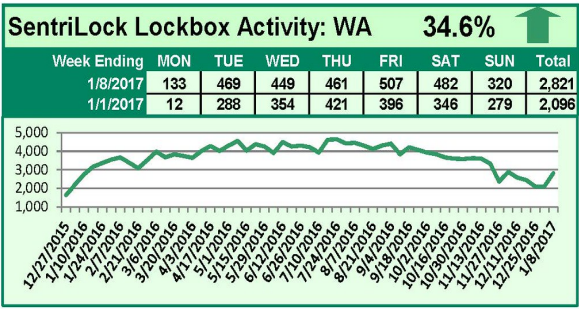

For a larger version of each chart, visit the RMLS™ photostream on Flickr.

SentriLock Lockbox Activity January 23-29, 2017

This Week's Lockbox Activity

For the week of January 23-29, 2017, these charts show the number of times RMLS™ subscribers opened SentriLock lockboxes in Oregon and Washington. Activity increased in both states this week.

For a larger version of each chart, visit the RMLS™ photostream on Flickr.

SentriLock Lockbox Activity January 16-22, 2017

This Week's Lockbox Activity

For the week of January 16-22, 2017, these charts show the number of times RMLS™ subscribers opened SentriLock lockboxes in Oregon and Washington. Activity increased in both states this week.

For a larger version of each chart, visit the RMLS™ photostream on Flickr.

SentriLock Lockbox Activity January 9-15, 2017

This Week's Lockbox Activity

For the week of January 9-15, 2017, these charts show the number of times RMLS™ subscribers opened SentriLock lockboxes in Oregon and Washington. Activity decreased in both states this week.

For a larger version of each chart, visit the RMLS™ photostream on Flickr.

SentriLock Lockbox Activity January 2-8, 2017

This Week's Lockbox Activity

For the week of January 2-8, 2017, these charts show the number of times RMLS™ subscribers opened SentriLock lockboxes in Oregon and Washington. Activity increased in both states this week.