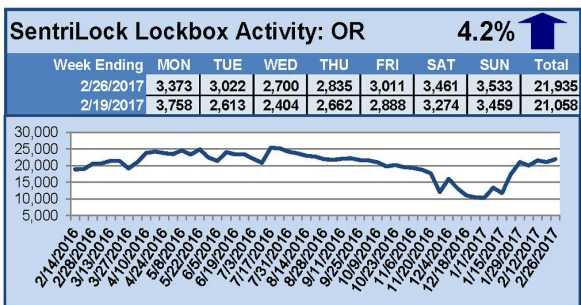

SentriLock Lockbox Activity March 6-12, 2017

This Week's Lockbox Activity

For the week of March 6-12, 2017, these charts show the number of times RMLS™ subscribers opened SentriLock lockboxes in Oregon and Washington. Activity increased in both Washington and Oregon this week.

For a larger version of each chart, visit the RMLS™ photostream on Flickr.

SentriLock Lockbox Activity

February 27-March 5, 2017

This Week's Lockbox Activity

For the week of February 27-March 5, 2017, these charts show the number of times RMLS™ subscribers opened SentriLock lockboxes in Oregon and Washington. Activity increased in Oregon and decreased in Washington this week.

For a larger version of each chart, visit the RMLS™ photostream on Flickr.

SentriLock Lockbox Activity February 20-26, 2017

This Week's Lockbox Activity

For the week of February 20-26, 2017, these charts show the number of times RMLS™ subscribers opened SentriLock lockboxes in Oregon and Washington. Activity increased in both Oregon and Washington this week.

For a larger version of each chart, visit the RMLS™ photostream on Flickr.

SentriLock Lockbox Activity February 13-19, 2017

This Week's Lockbox Activity

For the week of February 13-19, 2017, these charts show the number of times RMLS™ subscribers opened SentriLock lockboxes in Oregon and Washington. Activity increased in Washington and decreased in Oregon this week.