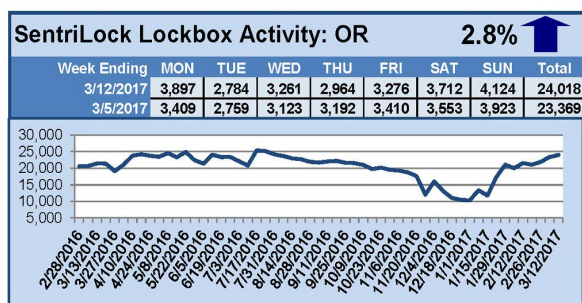

SentriLock Lockbox Activity March 6-12, 2017

This Week's Lockbox Activity

For the week of March 6-12, 2017, these charts show the number of times RMLS™ subscribers opened SentriLock lockboxes in Oregon and Washington. Activity increased in both Washington and Oregon this week.

For a larger version of each chart, visit the RMLS™ photostream on Flickr.

SentriLock Lockbox Activity

February 27-March 5, 2017

This Week's Lockbox Activity

For the week of February 27-March 5, 2017, these charts show the number of times RMLS™ subscribers opened SentriLock lockboxes in Oregon and Washington. Activity increased in Oregon and decreased in Washington this week.

For a larger version of each chart, visit the RMLS™ photostream on Flickr.

SentriLock Lockbox Activity February 20-26, 2017

This Week's Lockbox Activity

For the week of February 20-26, 2017, these charts show the number of times RMLS™ subscribers opened SentriLock lockboxes in Oregon and Washington. Activity increased in both Oregon and Washington this week.