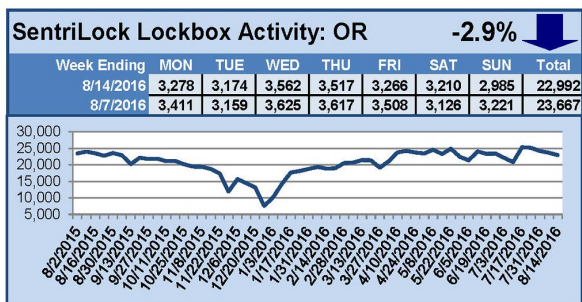

# SentriLock Lockbox Activity August 8-14, 2016

## This Week's Lockbox Activity

For the week of August 8-14, 2016, these charts show the number of times RMLS™ subscribers opened SentriLock lockboxes in Oregon and Washington. Activity decreased in both Oregon and Washington this week.