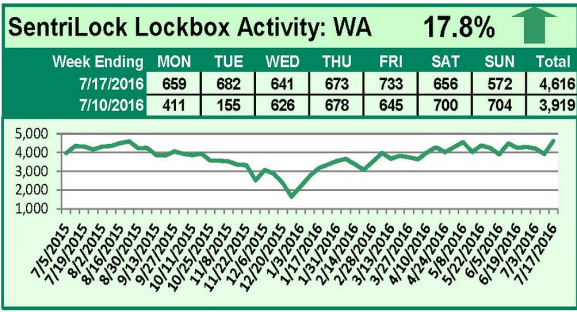

This Week's Lockbox Activity

For the week of July 11-17, 2016, these charts show the number of times RMLS™ subscribers opened SentriLock lockboxes in Oregon and Washington. Activity increased this week in both Oregon and Washington.

For a larger version of each chart, visit the RMLS™ photostream on Flickr.

SentriLock Lockbox Activity July 4-10, 2016