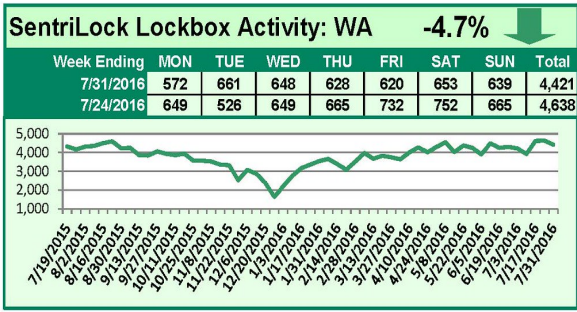

This Week's Lockbox Activity

For the week of July 25-31, 2016, these charts show the number of times RMLS™ subscribers opened SentriLock lockboxes in Oregon and Washington. Activity decreased in both Oregon and Washington this week.

For a larger version of each chart, visit the RMLS™ photostream on Flickr.

SentriLock Lockbox Activity July 18-24, 2016