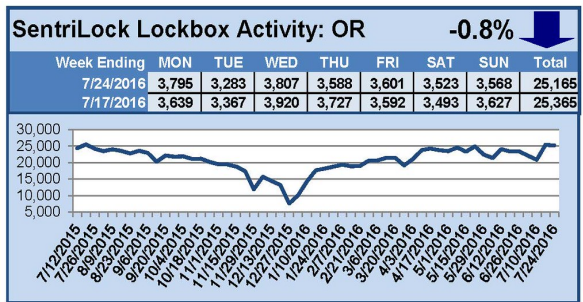

This Week's Lockbox Activity

For the week of July 18-24, 2016, these charts show the number of times RMLS™ subscribers opened SentriLock lockboxes in Oregon and Washington. Activity increased this week in Washington but decreased in Oregon.

For a larger version of each chart, visit the RMLS™ photostream on Flickr.

SentriLock Lockbox Activity July 11-17, 2016