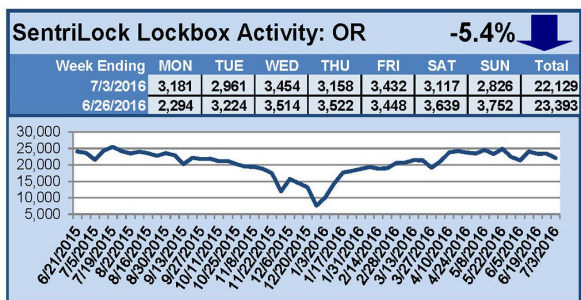

This Week's Lockbox Activity

For the week of June 27-July 3, 2016, these charts show the number of times RMLS™ subscribers opened SentriLock lockboxes in Oregon and Washington. Activity in both Oregon and Washington decreased this week.

For a larger version of each chart, visit the RMLS™ photostream on Flickr.

SentriLock Lockbox Activity June 20-26, 2016