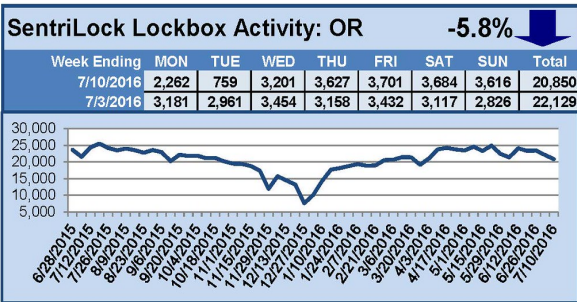

This Week's Lockbox Activity

For the week of July 4-10, 2016, these charts show the number of times RMLS™ subscribers opened SentriLock lockboxes in Oregon and Washington. Activity in both Oregon and Washington decreased this week.

For a larger version of each chart, visit the RMLS™ photostream on Flickr.

SentriLock Lockbox Activity June 27-July 3, 2016