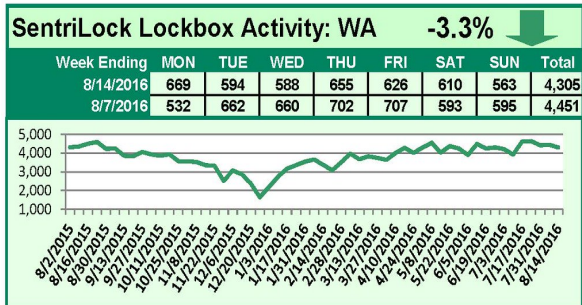

# SentriLock Lockbox Activity August 8-14, 2016

## This Week's Lockbox Activity

For the week of August 8-14, 2016, these charts show the number of times RMLS™ subscribers opened SentriLock lockboxes in Oregon and Washington. Activity decreased in both Oregon and Washington this week.