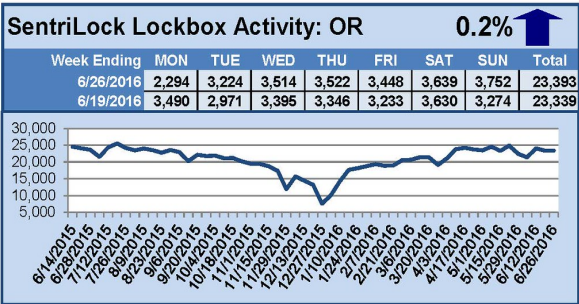

This Week's Lockbox Activity

For the week of June 20-26, 2016, these charts show the number of times RMLS™ subscribers opened SentriLock lockboxes in Oregon and Washington. Activity rose in both Oregon and Washington this week.

For a larger version of each chart, visit the RMLS™ photostream on Flickr.

SentriLock Lockbox Activity June 13-19, 2016