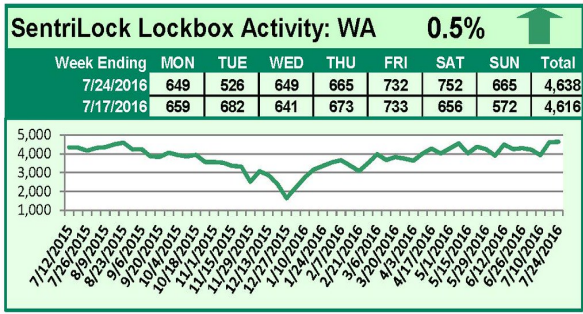

This Week's Lockbox Activity

For the week of July 18-24, 2016, these charts show the number of times RMLS™ subscribers opened SentriLock lockboxes in Oregon and Washington. Activity increased this week in Washington but decreased in Oregon.

For a larger version of each chart, visit the RMLS™ photostream on Flickr.

SentriLock Lockbox Activity July 11-17, 2016