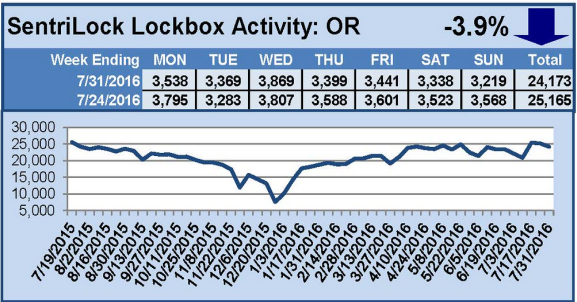

This Week's Lockbox Activity

For the week of July 25-31, 2016, these charts show the number of times RMLS™ subscribers opened SentriLock lockboxes in Oregon and Washington. Activity decreased in both Oregon and Washington this week.

For a larger version of each chart, visit the RMLS™ photostream on Flickr.

SentriLock Lockbox Activity July 18-24, 2016