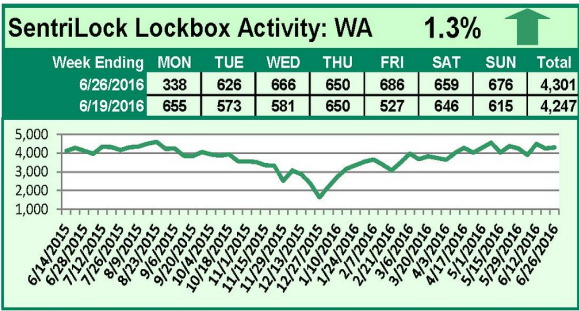

This Week's Lockbox Activity

For the week of June 20-26, 2016, these charts show the number of times RMLS™ subscribers opened SentriLock lockboxes in Oregon and Washington. Activity rose in both Oregon and Washington this week.

For a larger version of each chart, visit the RMLS™ photostream on Flickr.

SentriLock Lockbox Activity June 13-19, 2016