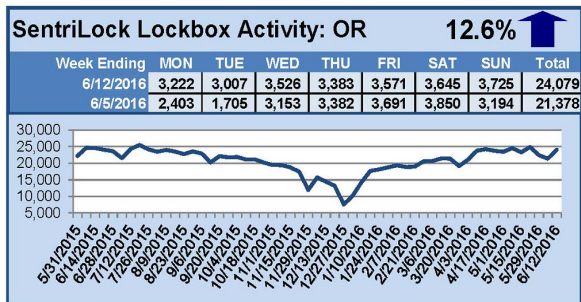

This Week's Lockbox Activity

For the week of June 6-12, 2016, these charts show the number of times RMLS™ subscribers opened SentriLock lockboxes in Oregon and Washington. Activity in Oregon and Washington increased this week.

For a larger version of each chart, visit the RMLS™ photostream on Flickr.