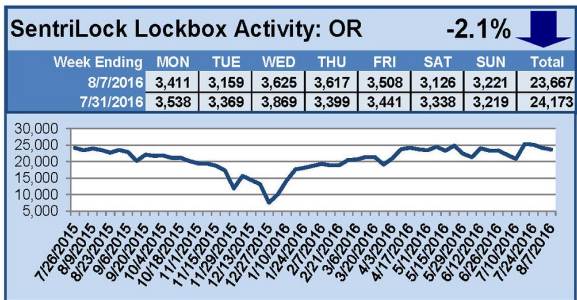

August 1-7, 2016

This Week's Lockbox Activity

For the week of August 1-7, 2016, these charts show the number of times RMLS™ subscribers opened SentriLock lockboxes in Oregon and Washington. Activity decreased in Oregon but rose in Washington this week.

For a larger version of each chart, visit the RMLS™ photostream on Flickr.

SentriLock Lockbox Activity July 25-31, 2016