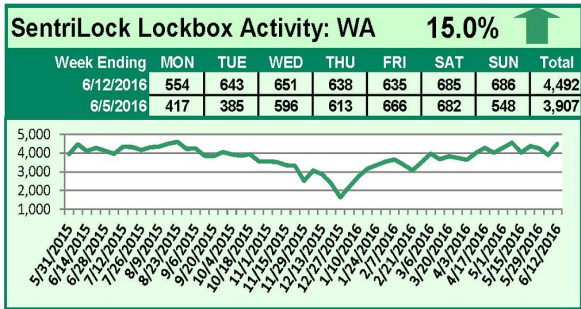

This Week's Lockbox Activity

For the week of June 6-12, 2016, these charts show the number of times RMLS™ subscribers opened SentriLock lockboxes in Oregon and Washington. Activity in Oregon and Washington increased this week.

For a larger version of each chart, visit the RMLS™ photostream on Flickr.