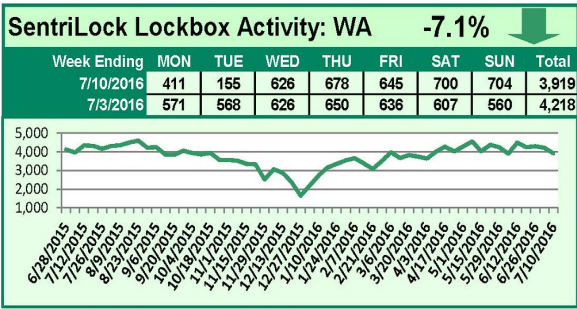

This Week's Lockbox Activity

For the week of July 4-10, 2016, these charts show the number of times RMLS™ subscribers opened SentriLock lockboxes in Oregon and Washington. Activity in both Oregon and Washington decreased this week.

For a larger version of each chart, visit the RMLS™ photostream on Flickr.

SentriLock Lockbox Activity June 27-July 3, 2016