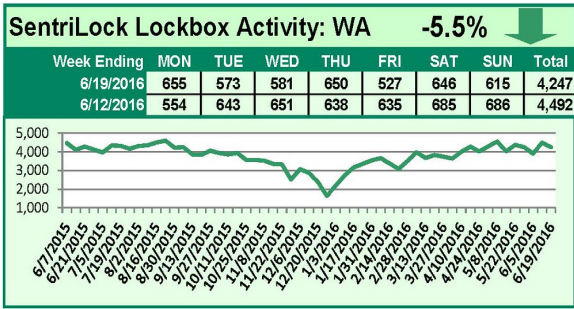

This Week's Lockbox Activity

For the week of June 13-19, 2016, these charts show the number of times RMLS™ subscribers opened SentriLock lockboxes in Oregon and Washington. Activity decreased in both Oregon and Washington this week.

For a larger version of each chart, visit the RMLS™ photostream on Flickr.

SentriLock Lockbox Activity June 6-12, 2016