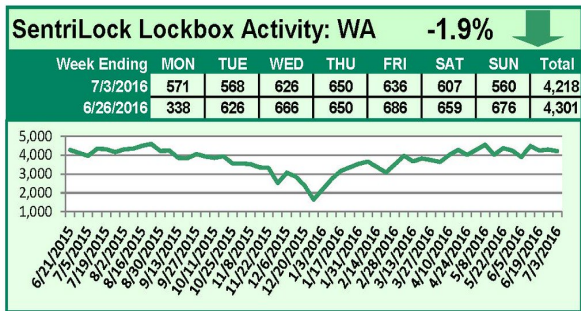

This Week's Lockbox Activity

For the week of June 27-July 3, 2016, these charts show the number of times RMLS™ subscribers opened SentriLock lockboxes in Oregon and Washington. Activity in both Oregon and Washington decreased this week.

For a larger version of each chart, visit the RMLS™ photostream on Flickr.

SentriLock Lockbox Activity June 20-26, 2016