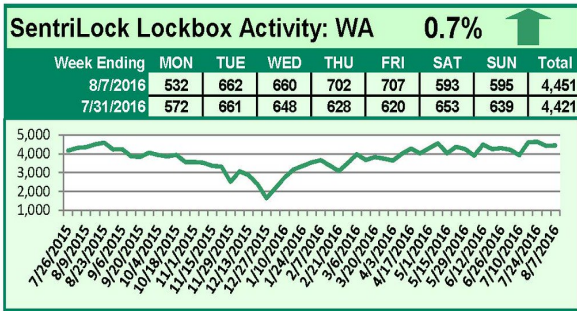

August 1-7, 2016

This Week's Lockbox Activity

For the week of August 1-7, 2016, these charts show the number of times RMLS™ subscribers opened SentriLock lockboxes in Oregon and Washington. Activity decreased in Oregon but rose in Washington this week.

For a larger version of each chart, visit the RMLS™ photostream on Flickr.

SentriLock Lockbox Activity July 25-31, 2016