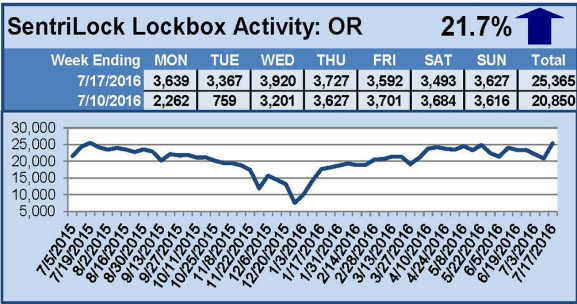

This Week's Lockbox Activity

For the week of July 11-17, 2016, these charts show the number of times RMLS™ subscribers opened SentriLock lockboxes in Oregon and Washington. Activity increased this week in both Oregon and Washington.

For a larger version of each chart, visit the RMLS™ photostream on Flickr.

SentriLock Lockbox Activity July 4-10, 2016