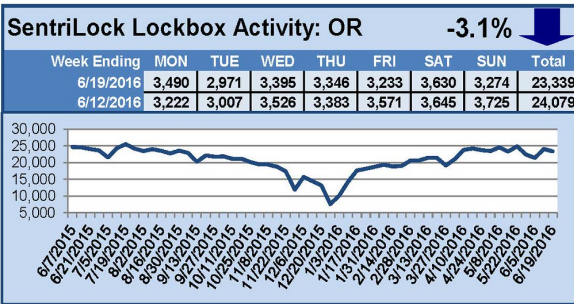

This Week's Lockbox Activity

For the week of June 13-19, 2016, these charts show the number of times RMLS™ subscribers opened SentriLock lockboxes in Oregon and Washington. Activity decreased in both Oregon and Washington this week.

For a larger version of each chart, visit the RMLS™ photostream on Flickr.

SentriLock Lockbox Activity June 6-12, 2016