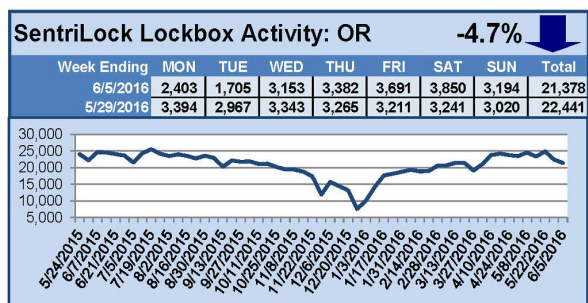

SentriLock Lockbox Activity May 30-June 5, 2016

This Week's Lockbox Activity

For the week of May 30-June 5, 2016, these charts show the number of times RMLS™ subscribers opened SentriLock lockboxes in Oregon and Washington. This week, activity decreased again in both Oregon and Washington.

For a larger version of each chart, visit the RMLS™ photostream on Flickr.

SentriLock Lockbox Activity

May 23-29, 2016

This Week's Lockbox Activity

For the week of May 23-29, 2016, these charts show the number of times RMLS™ subscribers opened SentriLock lockboxes in Oregon and Washington. Activity decreased in both Oregon and Washington this week.

For a larger version of each chart, visit the RMLS™ photostream on Flickr.

SentriLock Lockbox Activity

May 16-22, 2016

This Week's Lockbox Activity

For the week of May 16-22, 2016, these charts show the number of times RMLS™ subscribers opened SentriLock lockboxes in Oregon and Washington. Activity increased in both Oregon and Washington this week.