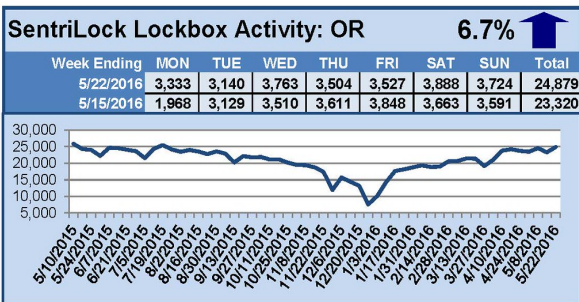

SentriLock Lockbox Activity May 30-June 5, 2016

This Week's Lockbox Activity

For the week of May 30-June 5, 2016, these charts show the number of times RMLS™ subscribers opened SentriLock lockboxes in Oregon and Washington. This week, activity decreased again in both Oregon and Washington.

For a larger version of each chart, visit the RMLS™ photostream on Flickr.

SentriLock Lockbox Activity

May 23-29, 2016

This Week's Lockbox Activity

For the week of May 23-29, 2016, these charts show the number of times RMLS™ subscribers opened SentriLock lockboxes in Oregon and Washington. Activity decreased in both Oregon and Washington this week.

For a larger version of each chart, visit the RMLS™ photostream on Flickr.

SentriLock Lockbox Activity

May 16-22, 2016

This Week's Lockbox Activity

For the week of May 16-22, 2016, these charts show the number of times RMLS™ subscribers opened SentriLock lockboxes in Oregon and Washington. Activity increased in both Oregon and Washington this week.

For a larger version of each chart, visit the RMLS™ photostream on Flickr.

SentriLock Lockbox Activity May 9-15, 2016

This Week's Lockbox Activity

For the week of May 9-15, 2016, these charts show the number of times RMLS™ subscribers opened SentriLock lockboxes in Oregon and Washington. Activity decreased in both Oregon and Washington this week.