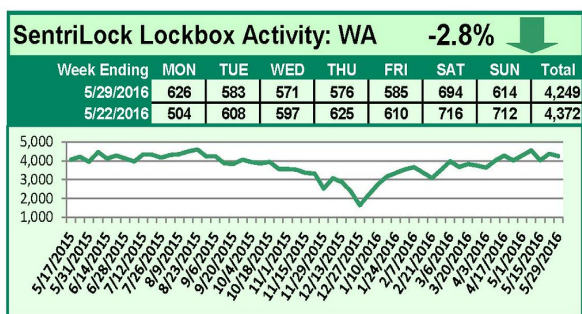

SentriLock Lockbox Activity May 30-June 5, 2016

This Week's Lockbox Activity

For the week of May 30-June 5, 2016, these charts show the number of times RMLS™ subscribers opened SentriLock lockboxes in Oregon and Washington. This week, activity decreased again in both Oregon and Washington.

For a larger version of each chart, visit the RMLS™ photostream on Flickr.

SentriLock Lockbox Activity

May 23-29, 2016

This Week's Lockbox Activity

For the week of May 23-29, 2016, these charts show the number of times RMLS™ subscribers opened SentriLock lockboxes in Oregon and Washington. Activity decreased in both Oregon and Washington this week.

For a larger version of each chart, visit the RMLS™ photostream on Flickr.

SentriLock Lockbox Activity

May 16-22, 2016

This Week's Lockbox Activity

For the week of May 16-22, 2016, these charts show the number of times RMLS™ subscribers opened SentriLock lockboxes in Oregon and Washington. Activity increased in both Oregon and Washington this week.

For a larger version of each chart, visit the RMLS™ photostream on Flickr.

SentriLock Lockbox Activity May 9-15, 2016

This Week's Lockbox Activity

For the week of May 9-15, 2016, these charts show the number of times RMLS™ subscribers opened SentriLock lockboxes in Oregon and Washington. Activity decreased in both Oregon and Washington this week.