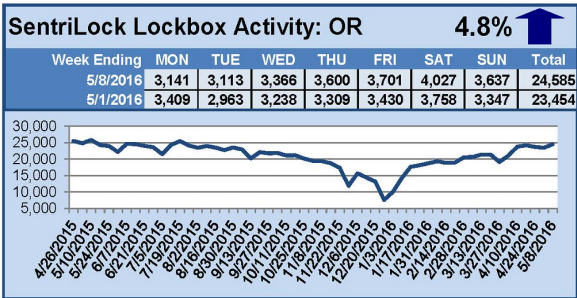

For a larger version of each chart, visit the RMLS™ photostream on Flickr.

SentriLock Lockbox Activity

May 23-29, 2016

This Week's Lockbox Activity

For the week of May 23-29, 2016, these charts show the number of times RMLS™ subscribers opened SentriLock lockboxes in Oregon and Washington. Activity decreased in both Oregon and Washington this week.

For a larger version of each chart, visit the RMLS™ photostream on Flickr.

SentriLock Lockbox Activity

May 16-22, 2016

This Week's Lockbox Activity

For the week of May 16-22, 2016, these charts show the number of times RMLS™ subscribers opened SentriLock lockboxes in Oregon and Washington. Activity increased in both Oregon and Washington this week.

For a larger version of each chart, visit the RMLS™ photostream on Flickr.

SentriLock Lockbox Activity May 9-15, 2016

This Week's Lockbox Activity

For the week of May 9-15, 2016, these charts show the number of times RMLS™ subscribers opened SentriLock lockboxes in Oregon and Washington. Activity decreased in both Oregon and Washington this week.

For a larger version of each chart, visit the RMLS™ photostream on Flickr.

SentriLock Lockbox Activity May 2-8, 2016

This Week's Lockbox Activity

For the week of May 2-8, 2016, these charts show the number of times RMLS™ subscribers opened SentriLock lockboxes in Oregon and Washington. Activity increased in both Oregon and Washington this week.