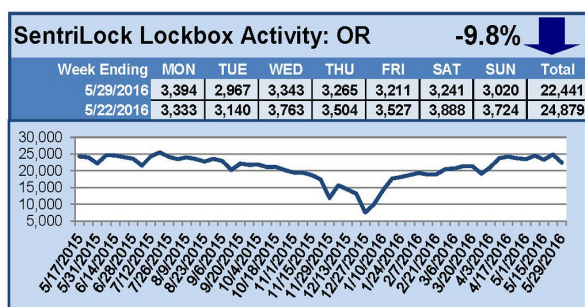

SentriLock Lockbox Activity May 30-June 5, 2016

This Week's Lockbox Activity

For the week of May 30-June 5, 2016, these charts show the number of times RMLS™ subscribers opened SentriLock lockboxes in Oregon and Washington. This week, activity decreased again in both Oregon and Washington.

For a larger version of each chart, visit the RMLS™ photostream on Flickr.

SentriLock Lockbox Activity

May 23-29, 2016

This Week's Lockbox Activity

For the week of May 23-29, 2016, these charts show the number of times RMLS™ subscribers opened SentriLock lockboxes in Oregon and Washington. Activity decreased in both Oregon and Washington this week.

For a larger version of each chart, visit the RMLS™ photostream on Flickr.

SentriLock Lockbox Activity

May 16-22, 2016

This Week's Lockbox Activity

For the week of May 16-22, 2016, these charts show the number of times RMLS™ subscribers opened SentriLock lockboxes in Oregon and Washington. Activity increased in both Oregon and Washington this week.