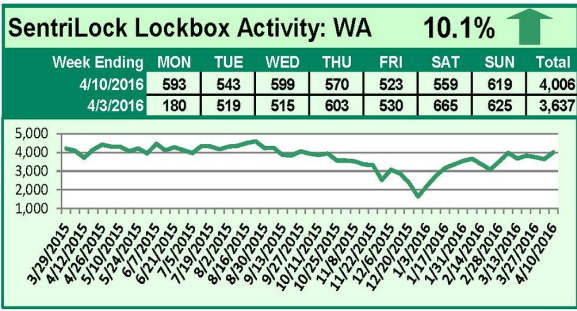

For a larger version of each chart, visit the RMLS™ photostream on Flickr.

SentriLock Lockbox Activity April 25-May 1, 2016

This Week's Lockbox Activity

For the week of April 25-May 1, 2016, these charts show the number of times RMLS™ subscribers opened SentriLock lockboxes in Oregon and Washington. Activity increased in Washington but decreased in Oregon this week.

For a larger version of each chart, visit the RMLS™ photostream on Flickr.

SentriLock Lockbox Activity April 18-24, 2016

This Week's Lockbox Activity

For the week of April 18-24, 2016, these charts show the number of times RMLS™ subscribers opened SentriLock lockboxes in Oregon and Washington. Activity decreased in both Oregon and Washington this week.

For a larger version of each chart, visit the RMLS™ photostream on Flickr.

SentriLock Lockbox Activity April 11-17, 2016

This Week's Lockbox Activity

For the week of April 11-17, 2016, these charts show the number of times RMLS™ subscribers opened SentriLock lockboxes in Oregon and Washington. Activity rose in both Oregon and Washington this week.

For a larger version of each chart, visit the RMLS™ photostream on Flickr.

SentriLock Lockbox Activity April 4-10, 2016

This Week's Lockbox Activity

For the week of April 4-10, 2016, these charts show the number of times RMLS™ subscribers opened SentriLock lockboxes in Oregon and Washington. Activity rose in both Oregon and Washington this week.