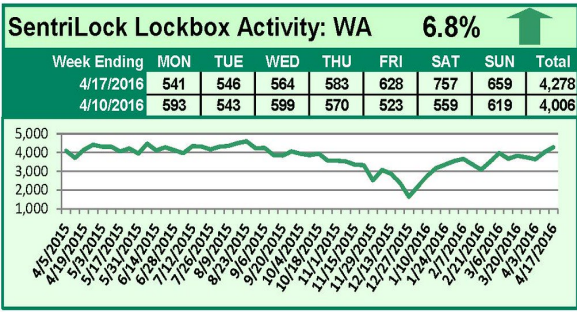

For a larger version of each chart, visit the RMLS™ photostream on Flickr.

SentriLock Lockbox Activity May 2-8, 2016

This Week's Lockbox Activity

For the week of May 2-8, 2016, these charts show the number of times RMLS™ subscribers opened SentriLock lockboxes in Oregon and Washington. Activity increased in both Oregon and Washington this week.

For a larger version of each chart, visit the RMLS™ photostream on Flickr.

SentriLock Lockbox Activity April 25-May 1, 2016

This Week's Lockbox Activity

For the week of April 25-May 1, 2016, these charts show the number of times RMLS™ subscribers opened SentriLock lockboxes in Oregon and Washington. Activity increased in Washington but decreased in Oregon this week.

For a larger version of each chart, visit the RMLS™ photostream on Flickr.

SentriLock Lockbox Activity April 18-24, 2016

This Week's Lockbox Activity

For the week of April 18-24, 2016, these charts show the number of times RMLS™ subscribers opened SentriLock lockboxes in Oregon and Washington. Activity decreased in both Oregon and Washington this week.

For a larger version of each chart, visit the RMLS™ photostream on Flickr.

SentriLock Lockbox Activity April 11-17, 2016

This Week's Lockbox Activity

For the week of April 11-17, 2016, these charts show the number of times RMLS™ subscribers opened SentriLock lockboxes in Oregon and Washington. Activity rose in both Oregon and Washington this week.