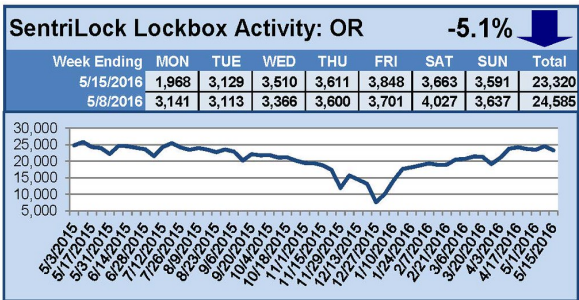

SentriLock Lockbox Activity May 30-June 5, 2016

This Week's Lockbox Activity

For the week of May 30-June 5, 2016, these charts show the number of times RMLS™ subscribers opened SentriLock lockboxes in Oregon and Washington. This week, activity decreased again in both Oregon and Washington.

For a larger version of each chart, visit the RMLS™ photostream on Flickr.

SentriLock Lockbox Activity

May 23-29, 2016

This Week's Lockbox Activity

For the week of May 23-29, 2016, these charts show the number of times RMLS™ subscribers opened SentriLock lockboxes in Oregon and Washington. Activity decreased in both Oregon and Washington this week.

For a larger version of each chart, visit the RMLS™ photostream on Flickr.

SentriLock Lockbox Activity

May 16-22, 2016

This Week's Lockbox Activity

For the week of May 16-22, 2016, these charts show the number of times RMLS™ subscribers opened SentriLock lockboxes in Oregon and Washington. Activity increased in both Oregon and Washington this week.

For a larger version of each chart, visit the RMLS™ photostream on Flickr.

SentriLock Lockbox Activity May 9-15, 2016

This Week's Lockbox Activity

For the week of May 9-15, 2016, these charts show the number of times RMLS™ subscribers opened SentriLock lockboxes in Oregon and Washington. Activity decreased in both Oregon and Washington this week.