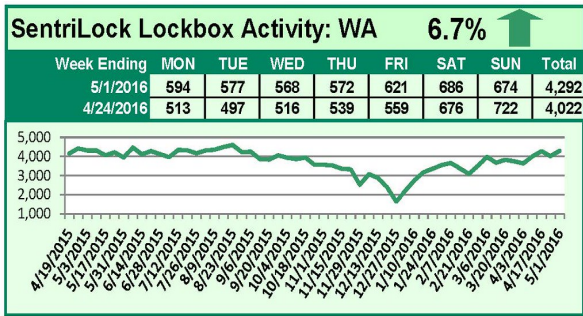

For a larger version of each chart, visit the RMLS™ photostream on Flickr.

SentriLock Lockbox Activity

May 16-22, 2016

This Week's Lockbox Activity

For the week of May 16-22, 2016, these charts show the number of times RMLS™ subscribers opened SentriLock lockboxes in Oregon and Washington. Activity increased in both Oregon and Washington this week.

For a larger version of each chart, visit the RMLS™ photostream on Flickr.

SentriLock Lockbox Activity May 9-15, 2016

This Week's Lockbox Activity

For the week of May 9-15, 2016, these charts show the number of times RMLS™ subscribers opened SentriLock lockboxes in Oregon and Washington. Activity decreased in both Oregon and Washington this week.

For a larger version of each chart, visit the RMLS™ photostream on Flickr.

SentriLock Lockbox Activity May 2-8, 2016

This Week's Lockbox Activity

For the week of May 2-8, 2016, these charts show the number of times RMLS™ subscribers opened SentriLock lockboxes in Oregon and Washington. Activity increased in both Oregon and Washington this week.

For a larger version of each chart, visit the RMLS™ photostream on Flickr.

SentriLock Lockbox Activity April 25-May 1, 2016

This Week's Lockbox Activity

For the week of April 25-May 1, 2016, these charts show the number of times RMLS™ subscribers opened SentriLock lockboxes in Oregon and Washington. Activity increased in Washington but decreased in Oregon this week.