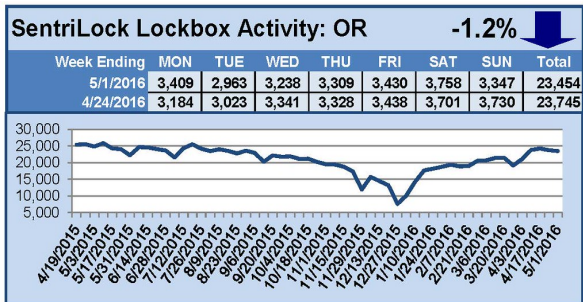

For a larger version of each chart, visit the RMLS™ photostream on Flickr.

SentriLock Lockbox Activity

May 16-22, 2016

This Week's Lockbox Activity

For the week of May 16-22, 2016, these charts show the number of times RMLS™ subscribers opened SentriLock lockboxes in Oregon and Washington. Activity increased in both Oregon and Washington this week.

For a larger version of each chart, visit the RMLS™ photostream on Flickr.

SentriLock Lockbox Activity May 9-15, 2016

This Week's Lockbox Activity

For the week of May 9-15, 2016, these charts show the number of times RMLS™ subscribers opened SentriLock lockboxes in Oregon and Washington. Activity decreased in both Oregon and Washington this week.

For a larger version of each chart, visit the RMLS™ photostream on Flickr.

SentriLock Lockbox Activity May 2-8, 2016

This Week's Lockbox Activity

For the week of May 2-8, 2016, these charts show the number of times RMLS™ subscribers opened SentriLock lockboxes in Oregon and Washington. Activity increased in both Oregon and Washington this week.

For a larger version of each chart, visit the RMLS™ photostream on Flickr.

SentriLock Lockbox Activity April 25-May 1, 2016

This Week's Lockbox Activity

For the week of April 25-May 1, 2016, these charts show the number of times RMLS™ subscribers opened SentriLock lockboxes in Oregon and Washington. Activity increased in Washington but decreased in Oregon this week.