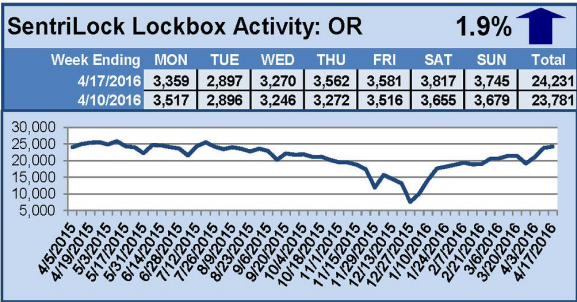

For a larger version of each chart, visit the RMLS™ photostream on Flickr.

SentriLock Lockbox Activity May 2-8, 2016

This Week's Lockbox Activity

For the week of May 2-8, 2016, these charts show the number of times RMLS™ subscribers opened SentriLock lockboxes in Oregon and Washington. Activity increased in both Oregon and Washington this week.

For a larger version of each chart, visit the RMLS™ photostream on Flickr.

SentriLock Lockbox Activity April 25-May 1, 2016

This Week's Lockbox Activity

For the week of April 25-May 1, 2016, these charts show the number of times RMLS™ subscribers opened SentriLock lockboxes in Oregon and Washington. Activity increased in Washington but decreased in Oregon this week.

For a larger version of each chart, visit the RMLS™ photostream on Flickr.

SentriLock Lockbox Activity April 18-24, 2016

This Week's Lockbox Activity

For the week of April 18-24, 2016, these charts show the number of times RMLS™ subscribers opened SentriLock lockboxes in Oregon and Washington. Activity decreased in both Oregon and Washington this week.

For a larger version of each chart, visit the RMLS™ photostream on Flickr.

SentriLock Lockbox Activity April 11-17, 2016

This Week's Lockbox Activity

For the week of April 11-17, 2016, these charts show the number of times RMLS™ subscribers opened SentriLock lockboxes in Oregon and Washington. Activity rose in both Oregon and Washington this week.