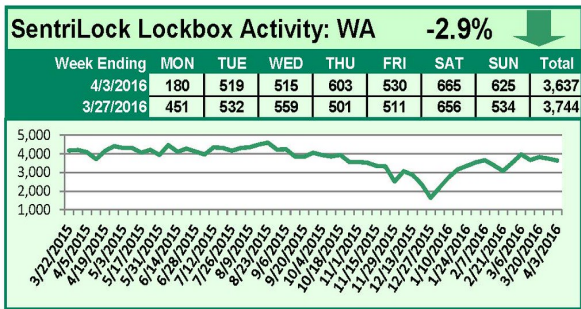

For a larger version of each chart, visit the RMLS™ photostream on Flickr.

SentriLock Lockbox Activity April 18-24, 2016

This Week's Lockbox Activity

For the week of April 18-24, 2016, these charts show the number of times RMLS™ subscribers opened SentriLock lockboxes in Oregon and Washington. Activity decreased in both Oregon and Washington this week.

For a larger version of each chart, visit the RMLS™ photostream on Flickr.

SentriLock Lockbox Activity April 11-17, 2016

This Week's Lockbox Activity

For the week of April 11-17, 2016, these charts show the number of times RMLS™ subscribers opened SentriLock lockboxes in Oregon and Washington. Activity rose in both Oregon and Washington this week.

For a larger version of each chart, visit the RMLS™ photostream on Flickr.

SentriLock Lockbox Activity April 4-10, 2016

This Week's Lockbox Activity

For the week of April 4-10, 2016, these charts show the number of times RMLS™ subscribers opened SentriLock lockboxes in Oregon and Washington. Activity rose in both Oregon and Washington this week.

For a larger version of each chart, visit the RMLS™ photostream on Flickr.

SentriLock Lockbox Activity March 28-April 3, 2016

This Week's Lockbox Activity

For the week of March 28-April 3, 2016, these charts show the number of times RMLS™ subscribers opened SentriLock lockboxes in Oregon and Washington. Activity rose in Oregon and decreased in Washington this week.