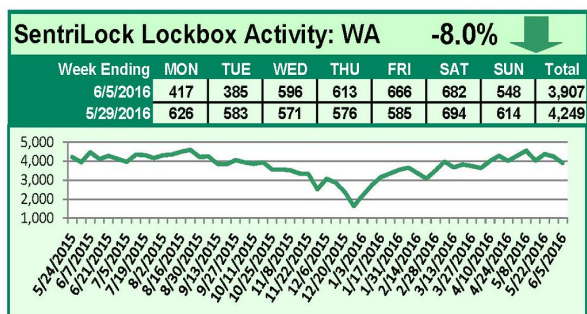

SentriLock Lockbox Activity May 30-June 5, 2016

This Week's Lockbox Activity

For the week of May 30-June 5, 2016, these charts show the number of times RMLS™ subscribers opened SentriLock lockboxes in Oregon and Washington. This week, activity decreased again in both Oregon and Washington.

For a larger version of each chart, visit the RMLS™ photostream on Flickr.

SentriLock Lockbox Activity

May 23-29, 2016

This Week's Lockbox Activity

For the week of May 23-29, 2016, these charts show the number of times RMLS™ subscribers opened SentriLock lockboxes in Oregon and Washington. Activity decreased in both Oregon and Washington this week.

For a larger version of each chart, visit the RMLS™ photostream on Flickr.

SentriLock Lockbox Activity

May 16-22, 2016

This Week's Lockbox Activity

For the week of May 16-22, 2016, these charts show the number of times RMLS™ subscribers opened SentriLock lockboxes in Oregon and Washington. Activity increased in both Oregon and Washington this week.

For a larger version of each chart, visit the RMLS™ photostream on Flickr.

SentriLock Lockbox Activity May 9-15, 2016

This Week's Lockbox Activity

For the week of May 9-15, 2016, these charts show the number of times RMLS™ subscribers opened SentriLock lockboxes in Oregon and Washington. Activity decreased in both Oregon and Washington this week.