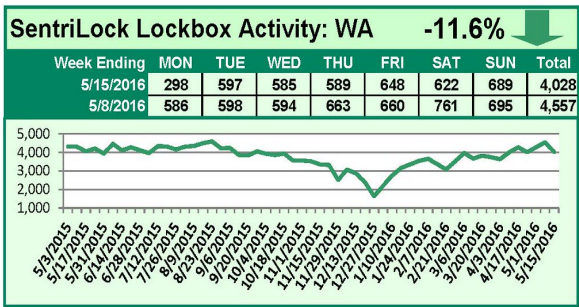

For a larger version of each chart, visit the RMLS™ photostream on Flickr.

SentriLock Lockbox Activity

May 23-29, 2016

This Week's Lockbox Activity

For the week of May 23-29, 2016, these charts show the number of times RMLS™ subscribers opened SentriLock lockboxes in Oregon and Washington. Activity decreased in both Oregon and Washington this week.

For a larger version of each chart, visit the RMLS™ photostream on Flickr.

SentriLock Lockbox Activity

May 16-22, 2016

This Week's Lockbox Activity

For the week of May 16-22, 2016, these charts show the number of times RMLS™ subscribers opened SentriLock lockboxes in Oregon and Washington. Activity increased in both Oregon and Washington this week.

For a larger version of each chart, visit the RMLS™ photostream on Flickr.

SentriLock Lockbox Activity May 9-15, 2016

This Week's Lockbox Activity

For the week of May 9-15, 2016, these charts show the number of times RMLS™ subscribers opened SentriLock lockboxes in Oregon and Washington. Activity decreased in both Oregon and Washington this week.

For a larger version of each chart, visit the RMLS™ photostream on Flickr.

SentriLock Lockbox Activity May 2-8, 2016

This Week's Lockbox Activity

For the week of May 2-8, 2016, these charts show the number of times RMLS™ subscribers opened SentriLock lockboxes in Oregon and Washington. Activity increased in both Oregon and Washington this week.