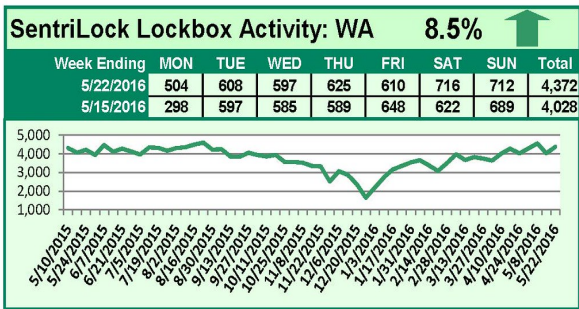

SentriLock Lockbox Activity May 30-June 5, 2016

This Week's Lockbox Activity

For the week of May 30-June 5, 2016, these charts show the number of times RMLS™ subscribers opened SentriLock lockboxes in Oregon and Washington. This week, activity decreased again in both Oregon and Washington.

For a larger version of each chart, visit the RMLS™ photostream on Flickr.

SentriLock Lockbox Activity

May 23-29, 2016

This Week's Lockbox Activity

For the week of May 23-29, 2016, these charts show the number of times RMLS™ subscribers opened SentriLock lockboxes in Oregon and Washington. Activity decreased in both Oregon and Washington this week.

For a larger version of each chart, visit the RMLS™ photostream on Flickr.

SentriLock Lockbox Activity

May 16-22, 2016

This Week's Lockbox Activity

For the week of May 16-22, 2016, these charts show the number of times RMLS™ subscribers opened SentriLock lockboxes in Oregon and Washington. Activity increased in both Oregon and Washington this week.

For a larger version of each chart, visit the RMLS™ photostream on Flickr.

SentriLock Lockbox Activity May 9-15, 2016

This Week's Lockbox Activity

For the week of May 9-15, 2016, these charts show the number of times RMLS™ subscribers opened SentriLock lockboxes in Oregon and Washington. Activity decreased in both Oregon and Washington this week.