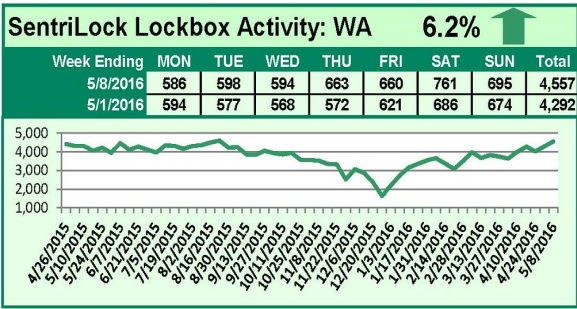

For a larger version of each chart, visit the RMLS™ photostream on Flickr.

SentriLock Lockbox Activity

May 23-29, 2016

This Week's Lockbox Activity

For the week of May 23-29, 2016, these charts show the number of times RMLS™ subscribers opened SentriLock lockboxes in Oregon and Washington. Activity decreased in both Oregon and Washington this week.

For a larger version of each chart, visit the RMLS™ photostream on Flickr.

SentriLock Lockbox Activity

May 16-22, 2016

This Week's Lockbox Activity

For the week of May 16-22, 2016, these charts show the number of times RMLS™ subscribers opened SentriLock lockboxes in Oregon and Washington. Activity increased in both Oregon and Washington this week.

For a larger version of each chart, visit the RMLS™ photostream on Flickr.

SentriLock Lockbox Activity May 9-15, 2016

This Week's Lockbox Activity

For the week of May 9-15, 2016, these charts show the number of times RMLS™ subscribers opened SentriLock lockboxes in Oregon and Washington. Activity decreased in both Oregon and Washington this week.

For a larger version of each chart, visit the RMLS™ photostream on Flickr.

SentriLock Lockbox Activity May 2-8, 2016

This Week's Lockbox Activity

For the week of May 2-8, 2016, these charts show the number of times RMLS™ subscribers opened SentriLock lockboxes in Oregon and Washington. Activity increased in both Oregon and Washington this week.