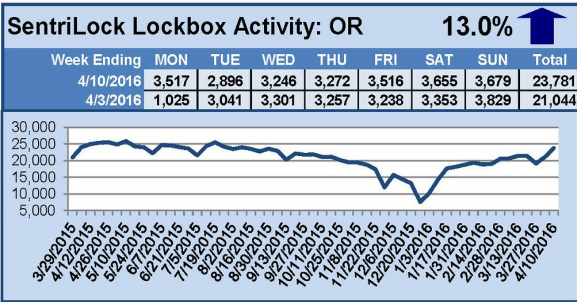

For a larger version of each chart, visit the RMLS™ photostream on Flickr.

SentriLock Lockbox Activity April 25-May 1, 2016

This Week's Lockbox Activity

For the week of April 25-May 1, 2016, these charts show the number of times RMLS™ subscribers opened SentriLock lockboxes in Oregon and Washington. Activity increased in Washington but decreased in Oregon this week.

For a larger version of each chart, visit the RMLS™ photostream on Flickr.

SentriLock Lockbox Activity April 18-24, 2016

This Week's Lockbox Activity

For the week of April 18-24, 2016, these charts show the number of times RMLS™ subscribers opened SentriLock lockboxes in Oregon and Washington. Activity decreased in both Oregon and Washington this week.

For a larger version of each chart, visit the RMLS™ photostream on Flickr.

SentriLock Lockbox Activity April 11-17, 2016

This Week's Lockbox Activity

For the week of April 11-17, 2016, these charts show the number of times RMLS™ subscribers opened SentriLock lockboxes in Oregon and Washington. Activity rose in both Oregon and Washington this week.

For a larger version of each chart, visit the RMLS™ photostream on Flickr.

SentriLock Lockbox Activity April 4-10, 2016

This Week's Lockbox Activity

For the week of April 4-10, 2016, these charts show the number of times RMLS™ subscribers opened SentriLock lockboxes in Oregon and Washington. Activity rose in both Oregon and Washington this week.