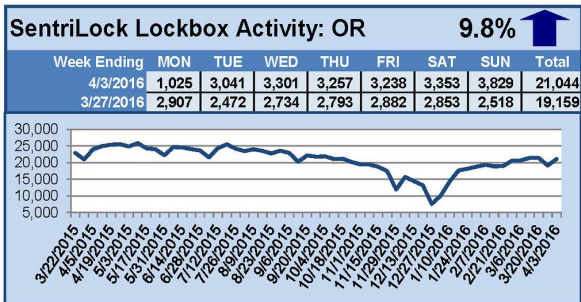

For a larger version of each chart, visit the RMLS™ photostream on Flickr.

SentriLock Lockbox Activity April 18-24, 2016

This Week's Lockbox Activity

For the week of April 18-24, 2016, these charts show the number of times RMLS™ subscribers opened SentriLock lockboxes in Oregon and Washington. Activity decreased in both Oregon and Washington this week.

For a larger version of each chart, visit the RMLS™ photostream on Flickr.

SentriLock Lockbox Activity April 11-17, 2016

This Week's Lockbox Activity

For the week of April 11-17, 2016, these charts show the number of times RMLS™ subscribers opened SentriLock lockboxes in Oregon and Washington. Activity rose in both Oregon and Washington this week.

For a larger version of each chart, visit the RMLS™ photostream on Flickr.

SentriLock Lockbox Activity April 4-10, 2016

This Week's Lockbox Activity

For the week of April 4-10, 2016, these charts show the number of times RMLS™ subscribers opened SentriLock lockboxes in Oregon and Washington. Activity rose in both Oregon and Washington this week.

For a larger version of each chart, visit the RMLS™ photostream on Flickr.

SentriLock Lockbox Activity March 28-April 3, 2016

This Week's Lockbox Activity

For the week of March 28-April 3, 2016, these charts show the number of times RMLS™ subscribers opened SentriLock lockboxes in Oregon and Washington. Activity rose in Oregon and decreased in Washington this week.