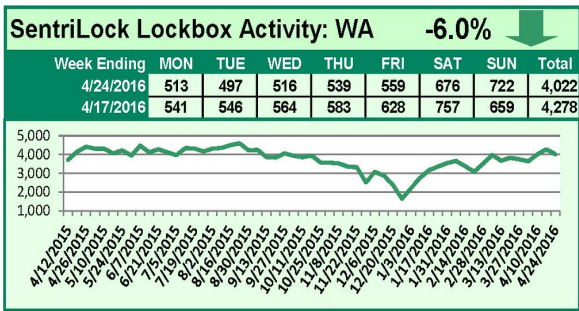

For a larger version of each chart, visit the RMLS™ photostream on Flickr.

SentriLock Lockbox Activity May 9-15, 2016

This Week's Lockbox Activity

For the week of May 9-15, 2016, these charts show the number of times RMLS™ subscribers opened SentriLock lockboxes in Oregon and Washington. Activity decreased in both Oregon and Washington this week.

For a larger version of each chart, visit the RMLS™ photostream on Flickr.

SentriLock Lockbox Activity May 2-8, 2016

This Week's Lockbox Activity

For the week of May 2-8, 2016, these charts show the number of times RMLS™ subscribers opened SentriLock lockboxes in Oregon and Washington. Activity increased in both Oregon and Washington this week.

For a larger version of each chart, visit the RMLS™ photostream on Flickr.

SentriLock Lockbox Activity April 25-May 1, 2016

This Week's Lockbox Activity

For the week of April 25-May 1, 2016, these charts show the number of times RMLS™ subscribers opened SentriLock lockboxes in Oregon and Washington. Activity increased in Washington but decreased in Oregon this week.

For a larger version of each chart, visit the RMLS™ photostream on Flickr.

SentriLock Lockbox Activity April 18-24, 2016

This Week's Lockbox Activity

For the week of April 18-24, 2016, these charts show the number of times RMLS™ subscribers opened SentriLock lockboxes in Oregon and Washington. Activity decreased in both Oregon and Washington this week.