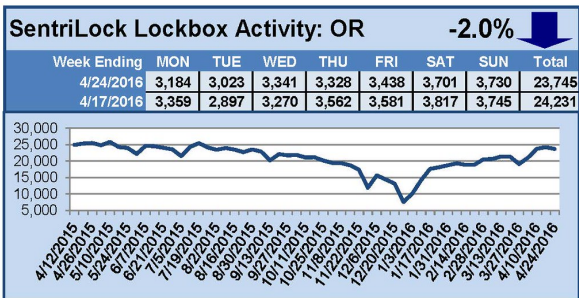

For a larger version of each chart, visit the RMLS™ photostream on Flickr.

SentriLock Lockbox Activity May 9-15, 2016

This Week's Lockbox Activity

For the week of May 9-15, 2016, these charts show the number of times RMLS™ subscribers opened SentriLock lockboxes in Oregon and Washington. Activity decreased in both Oregon and Washington this week.

For a larger version of each chart, visit the RMLS™ photostream on Flickr.

SentriLock Lockbox Activity May 2-8, 2016

This Week's Lockbox Activity

For the week of May 2-8, 2016, these charts show the number of times RMLS™ subscribers opened SentriLock lockboxes in Oregon and Washington. Activity increased in both Oregon and Washington this week.

For a larger version of each chart, visit the RMLS™ photostream on Flickr.

SentriLock Lockbox Activity April 25-May 1, 2016

This Week's Lockbox Activity

For the week of April 25-May 1, 2016, these charts show the number of times RMLS™ subscribers opened SentriLock lockboxes in Oregon and Washington. Activity increased in Washington but decreased in Oregon this week.

For a larger version of each chart, visit the RMLS™ photostream on Flickr.

SentriLock Lockbox Activity April 18-24, 2016

This Week's Lockbox Activity

For the week of April 18-24, 2016, these charts show the number of times RMLS™ subscribers opened SentriLock lockboxes in Oregon and Washington. Activity decreased in both Oregon and Washington this week.