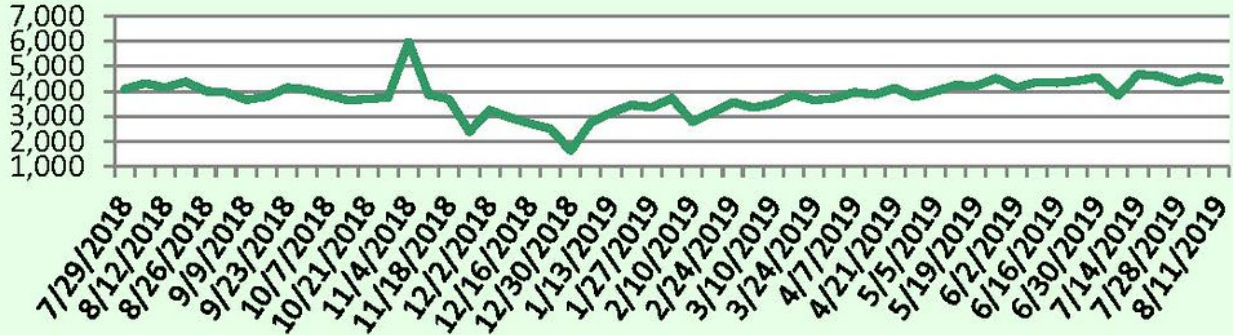

This Week's Lockbox Activity

For the week of August 12-18, 2019, these charts show the number of times RMLS™ subscribers opened SentriLock lockboxes in Oregon and Washington. Activity decreased in both Washington and Oregon this week.

For a larger version of each chart, visit the RMLS™ photostream on Flickr.

SentriLock Lockbox Activity August 5-11, 2019

SentriLock Lockbox Activity: WA

-2.7%

Week Ending	MON	TUE	WED	THU	FRI	SAT	SUN	Total
8/11/2019	675	559	632	601	628	643	725	4,463
8/4/2019	693	601	655	698	617	631	691	4,586

SentriLock Lockbox Activity: OR

-3.9%

Week Ending	MON	TUE	WED	THU	FRI	SAT	SUN	Total
8/11/2019	3,731	3,454	3,589	3,350	3,691	3,466	3,762	25,043
8/4/2019	4,057	3,317	3,673	3,750	3,791	3,561	3,898	26,047

This Week's Lockbox Activity

For the week of August 5-11, 2019, these charts show the number of times RMLS™ subscribers opened SentriLock lockboxes in Oregon and Washington. Activity decreased in both Washington and Oregon this week.