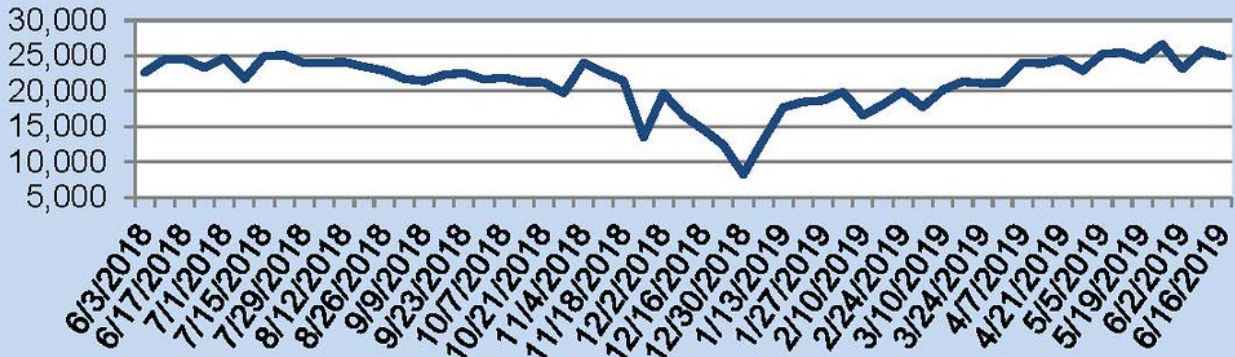

SentriLock Lockbox Activity: OR

-1.4%

Week Ending	MON	TUE	WED	THU	FRI	SAT	SUN	Total
6/23/2019	2,327	3,390	3,738	3,485	3,747	3,674	4,231	24,592
6/16/2019	3,865	3,072	3,416	3,350	3,448	3,602	4,184	24,937

This Week's Lockbox Activity

For the week of June 17-23, 2019, these charts show the number of times RMLS™ subscribers opened SentriLock lockboxes in Oregon and Washington. Activity rose in Washington this week, as activity in Oregon decreased.

For a larger version of each chart, visit the RMLS™ photostream on Flickr.

SentriLock Lockbox Activity June 10-16, 2019

SentriLock Lockbox Activity: OR

-3.2%

Week Ending	MON	TUE	WED	THU	FRI	SAT	SUN	Total
6/16/2019	3,865	3,072	3,416	3,350	3,448	3,602	4,184	24,937
6/9/2019	3,944	3,328	3,507	3,584	3,550	3,597	4,241	25,751

This Week's Lockbox Activity

For the week of June 10-16, 2019, these charts show the number of times RMLS™ subscribers opened SentriLock lockboxes in Oregon and Washington. Activity in both states cooled this week.