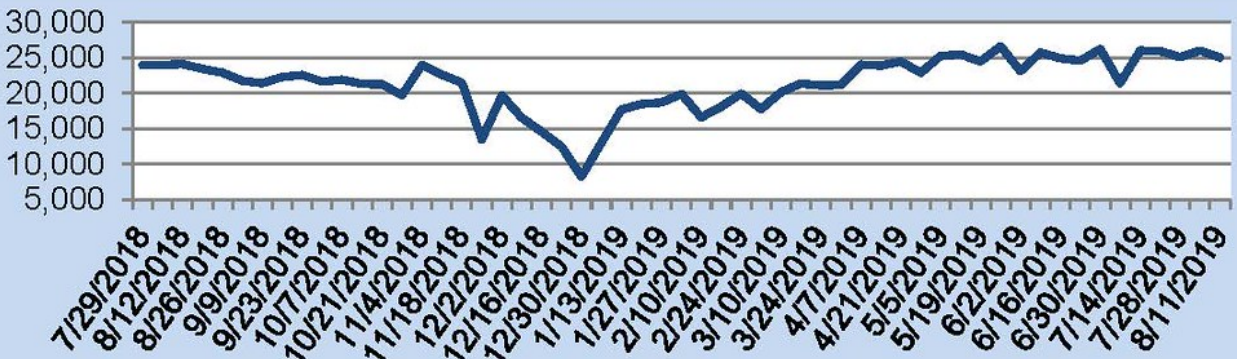

This Week's Lockbox Activity

For the week of August 12-18, 2019, these charts show the number of times RMLS™ subscribers opened SentriLock lockboxes in Oregon and Washington. Activity decreased in both Washington and Oregon this week.

For a larger version of each chart, visit the RMLS™ photostream on Flickr.

SentriLock Lockbox Activity August 5-11, 2019

SentriLock Lockbox Activity: WA

-2.7%

Week Ending	MON	TUE	WED	THU	FRI	SAT	SUN	Total
8/11/2019	675	559	632	601	628	643	725	4,463
8/4/2019	693	601	655	698	617	631	691	4,586

SentriLock Lockbox Activity: OR

-3.9%

Week Ending	MON	TUE	WED	THU	FRI	SAT	SUN	Total
8/11/2019	3,731	3,454	3,589	3,350	3,691	3,466	3,762	25,043
8/4/2019	4,057	3,317	3,673	3,750	3,791	3,561	3,898	26,047

This Week's Lockbox Activity

For the week of August 5-11, 2019, these charts show the number of times RMLS™ subscribers opened SentriLock lockboxes in Oregon and Washington. Activity decreased in both Washington and Oregon this week.