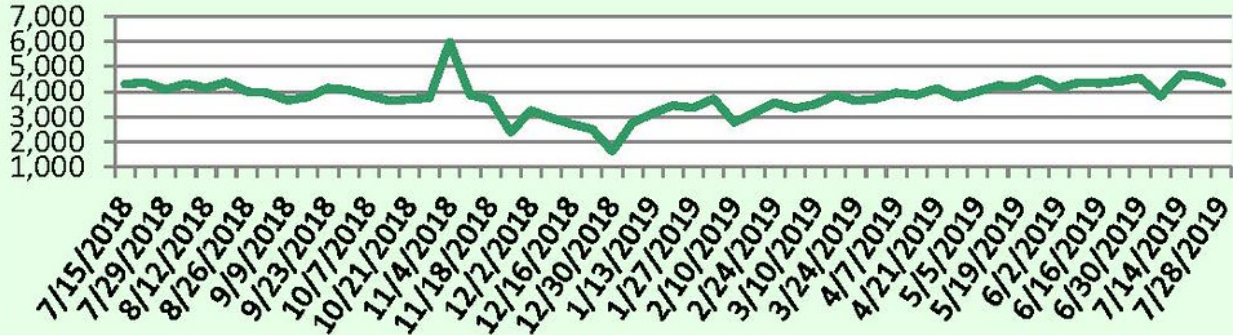

This Week's Lockbox Activity

For the week of July 29-August 4, 2019, these charts show the number of times RMLS™ subscribers opened SentriLock lockboxes in Oregon and Washington. Activity increased in both Oregon and Washington this week.

For a larger version of each chart, visit the RMLS™ photostream on Flickr.

SentriLock Lockbox Activity July 22-28, 2019

SentriLock Lockbox Activity: WA

-5.9%

Week Ending	MON	TUE	WED	THU	FRI	SAT	SUN	Total
7/28/2019	601	614	557	663	604	627	672	4,338
7/21/2019	755	707	605	587	628	624	704	4,610

SentriLock Lockbox Activity: OR

-3.3%

Week Ending	MON	TUE	WED	THU	FRI	SAT	SUN	Total
7/28/2019	3,822	3,215	3,634	3,497	3,586	3,502	3,873	25,129
7/21/2019	4,127	3,323	3,727	3,518	3,596	3,735	3,971	25,997

This Week's Lockbox Activity

For the week of July 22-28, 2019, these charts show the number of times RMLS™ subscribers opened SentriLock lockboxes in Oregon and Washington. Activity decreased in both Oregon and Washington this week.