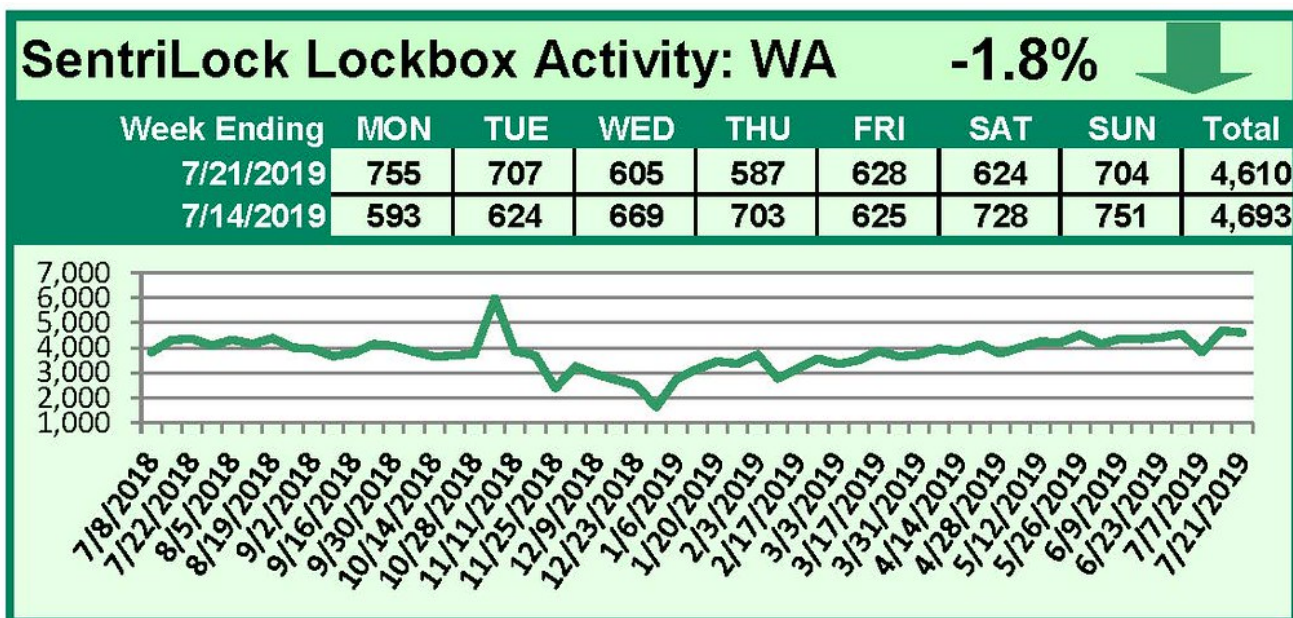

For a larger version of each chart, visit the RMLS™ photostream on Flickr.

SentriLock Lockbox Activity July 15-21, 2019