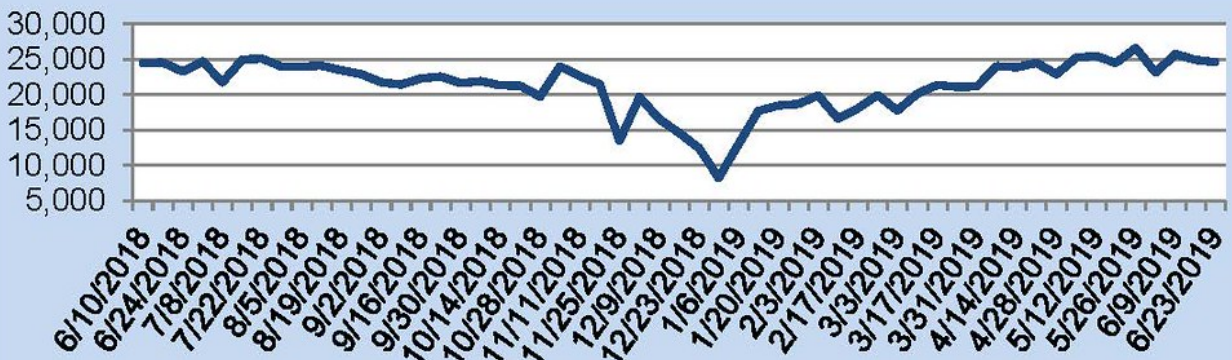

This Week's Lockbox Activity

For the week of June 24-30, 2019, these charts show the number of times RMLS™ subscribers opened SentriLock lockboxes in Oregon and Washington. Activity in both Oregon and Washington rose this week.

For a larger version of each chart, visit the RMLS™ photostream on Flickr.

SentriLock Lockbox Activity June 17-23, 2019

SentriLock Lockbox Activity: WA

1.5%

Week Ending	MON	TUE	WED	THU	FRI	SAT	SUN	Total
6/23/2019	379	627	644	667	690	640	770	4,417
6/16/2019	662	574	530	544	662	612	767	4,351

SentriLock Lockbox Activity: OR

-1.4%

Week Ending	MON	TUE	WED	THU	FRI	SAT	SUN	Total
6/23/2019	2,327	3,390	3,738	3,485	3,747	3,674	4,231	24,592
6/16/2019	3,865	3,072	3,416	3,350	3,448	3,602	4,184	24,937

This Week's Lockbox Activity

For the week of June 17-23, 2019, these charts show the number of times RMLS™ subscribers opened SentriLock lockboxes in Oregon and Washington. Activity rose in Washington this week, as activity in Oregon decreased.