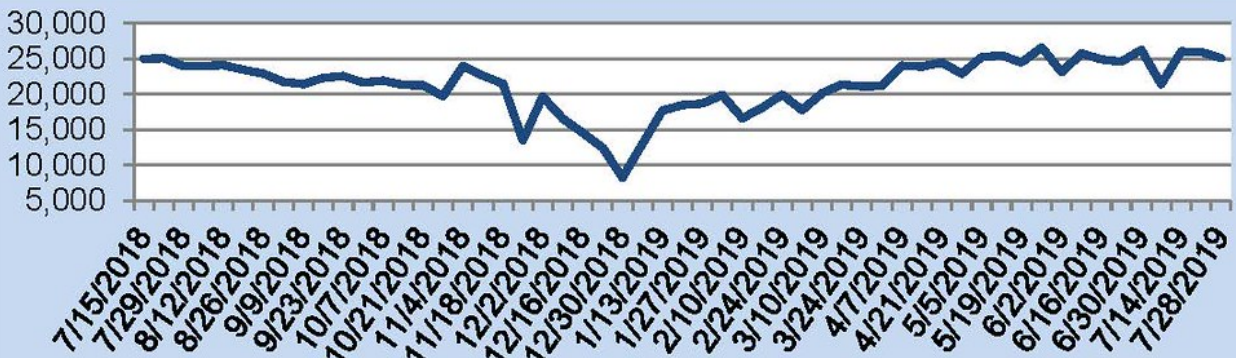

This Week's Lockbox Activity

For the week of July 29-August 4, 2019, these charts show the number of times RMLS™ subscribers opened SentriLock lockboxes in Oregon and Washington. Activity increased in both Oregon and Washington this week.

For a larger version of each chart, visit the RMLS™ photostream on Flickr.

SentriLock Lockbox Activity July 22-28, 2019

SentriLock Lockbox Activity: WA

-5.9%

Week Ending	MON	TUE	WED	THU	FRI	SAT	SUN	Total
7/28/2019	601	614	557	663	604	627	672	4,338
7/21/2019	755	707	605	587	628	624	704	4,610

SentriLock Lockbox Activity: OR

-3.3%

Week Ending	MON	TUE	WED	THU	FRI	SAT	SUN	Total
7/28/2019	3,822	3,215	3,634	3,497	3,586	3,502	3,873	25,129
7/21/2019	4,127	3,323	3,727	3,518	3,596	3,735	3,971	25,997

This Week's Lockbox Activity

For the week of July 22-28, 2019, these charts show the number of times RMLS™ subscribers opened SentriLock lockboxes in Oregon and Washington. Activity decreased in both Oregon and Washington this week.