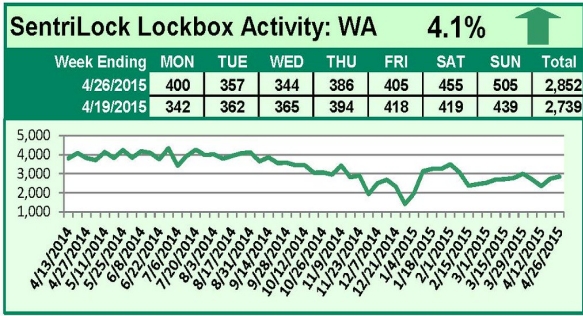

This Week's Lockbox Activity

For the week of April 20-26, 2015, these charts show the number of times RMLS™ subscribers opened SentriLock lockboxes in Oregon and Washington. Activity in both Oregon and Washington increased this week.

For a larger version of each chart, visit the RMLS™ photostream on Flickr.

SentriLock Lockbox Activity April 13-19, 2015