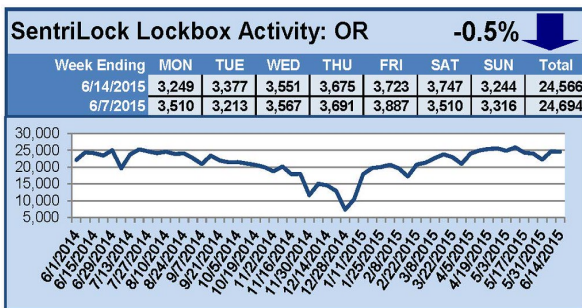

# SentriLock Lockbox Activity June 8-14, 2015

## This Week's Lockbox Activity

For the week of June 8-14, 2015, these charts show the number of times RMLS™ subscribers opened SentriLock lockboxes in Oregon and Washington. Activity decreased in both Oregon and Washington this week.