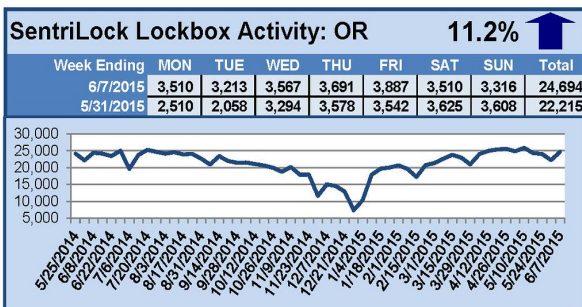

June 1-7, 2015

This Week's Lockbox Activity

For the week of June 1-7, 2015, these charts show the number of times RMLS™ subscribers opened SentriLock lockboxes in Oregon and Washington. Numbers in both Oregon and Washington increased this week.

For a larger version of each chart, visit the RMLS™ photostream on Flickr.

SentriLock Lockbox Activity May 25-31, 2015