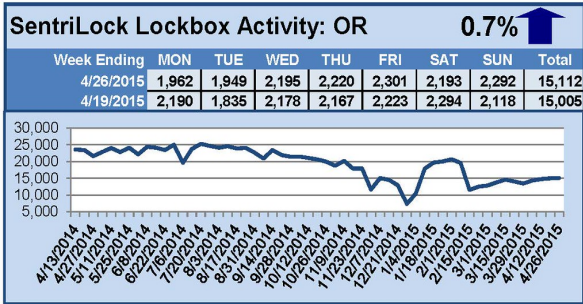

This Week's Lockbox Activity

For the week of April 20-26, 2015, these charts show the number of times RMLS™ subscribers opened SentriLock lockboxes in Oregon and Washington. Activity in both Oregon and Washington increased this week.

For a larger version of each chart, visit the RMLS™ photostream on Flickr.

SentriLock Lockbox Activity April 13-19, 2015