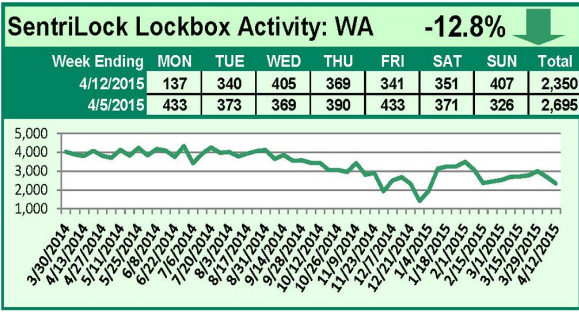

This Week's Lockbox Activity

For the week of April 6-12, 2015, these charts show the number of times RMLS™ subscribers opened SentriLock lockboxes in Oregon and Washington. Washington saw a decrease in activity this week, while Oregon saw activity increase.

For a larger version of each chart, visit the RMLS™ photostream on Flickr.