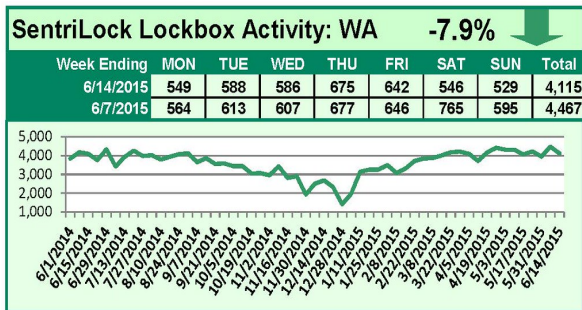

# SentriLock Lockbox Activity June 8-14, 2015

## This Week's Lockbox Activity

For the week of June 8-14, 2015, these charts show the number of times RMLS™ subscribers opened SentriLock lockboxes in Oregon and Washington. Activity decreased in both Oregon and Washington this week.