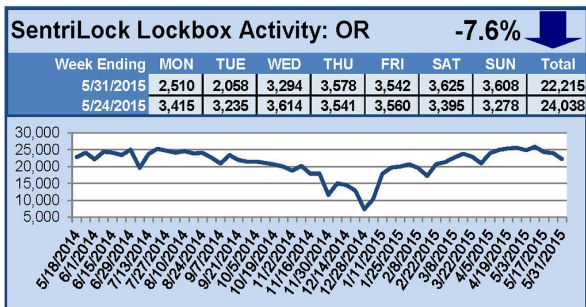

This Week's Lockbox Activity

For the week of May 25-31, 2015, these charts show the number of times RMLS™ subscribers opened SentriLock lockboxes in Oregon and Washington. Decreases were seen in both Oregon and Washington this week.

For a larger version of each chart, visit the RMLS™ photostream on Flickr.

SentriLock Lockbox Activity May 18-24, 2015