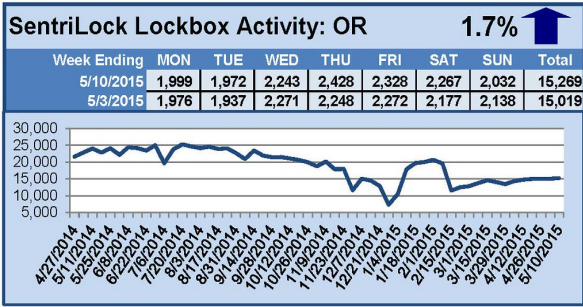

This Week's Lockbox Activity

For the week of May 4-10, 2015, these charts show the number of times RMLS™ subscribers opened SentriLock lockboxes in Oregon and Washington. Activity in Oregon and Washington increased this week.

For a larger version of each chart, visit the RMLS™ photostream on Flickr.

SentriLock Lockbox Activity April 27-May 3, 2015