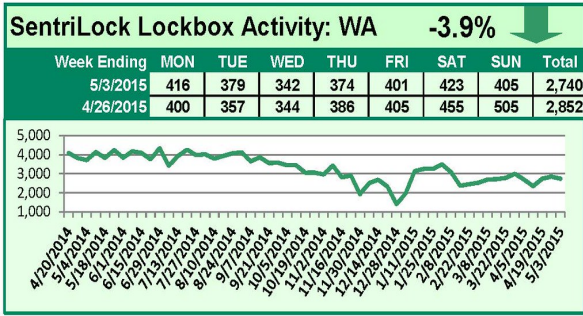

This Week's Lockbox Activity

For the week of April 27-May 3, 2015, these charts show the number of times RMLS™ subscribers opened SentriLock lockboxes in Oregon and Washington. Activity in both states decreased this week.

For a larger version of each chart, visit the RMLS™ photostream on Flickr.

SentriLock Lockbox Activity April 20-26, 2015