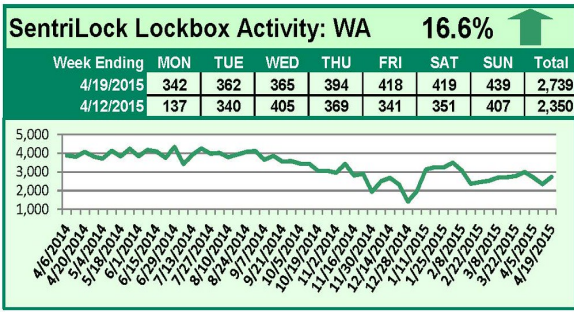

This Week's Lockbox Activity

For the week of April 13-19, 2015, these charts show the number of times RMLS™ subscribers opened SentriLock lockboxes in Oregon and Washington. Activity increased in both states this week.

For a larger version of each chart, visit the RMLS™ photostream on Flickr.

SentriLock Lockbox Activity April 6-12, 2015