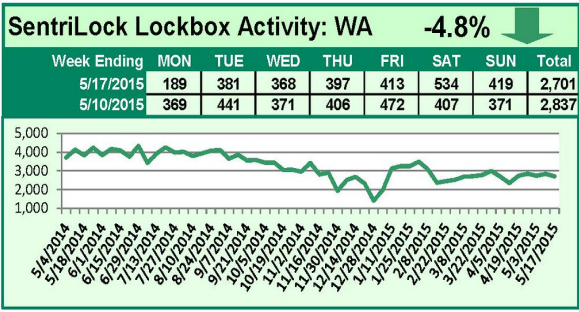

This Week's Lockbox Activity

For the week of May 11-17, 2015, these charts show the number of times RMLS™ subscribers opened SentriLock lockboxes in Oregon and Washington. Activity in both Oregon and Washington decreased this week.

For a larger version of each chart, visit the RMLS™ photostream on Flickr.

SentriLock Lockbox Activity May 4-10, 2015