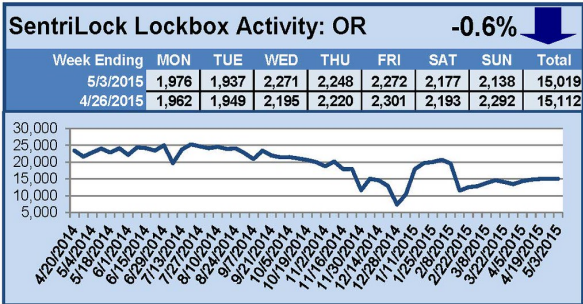

This Week's Lockbox Activity

For the week of April 27-May 3, 2015, these charts show the number of times RMLS™ subscribers opened SentriLock lockboxes in Oregon and Washington. Activity in both states decreased this week.

For a larger version of each chart, visit the RMLS™ photostream on Flickr.

SentriLock Lockbox Activity April 20-26, 2015