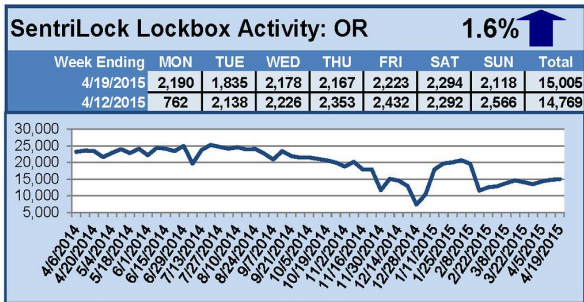

This Week's Lockbox Activity

For the week of April 13-19, 2015, these charts show the number of times RMLS™ subscribers opened SentriLock lockboxes in Oregon and Washington. Activity increased in both states this week.

For a larger version of each chart, visit the RMLS™ photostream on Flickr.

SentriLock Lockbox Activity April 6-12, 2015