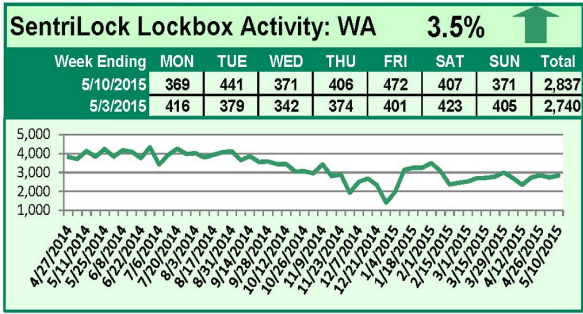

This Week's Lockbox Activity

For the week of May 4-10, 2015, these charts show the number of times RMLS™ subscribers opened SentriLock lockboxes in Oregon and Washington. Activity in Oregon and Washington increased this week.

For a larger version of each chart, visit the RMLS™ photostream on Flickr.

SentriLock Lockbox Activity April 27-May 3, 2015