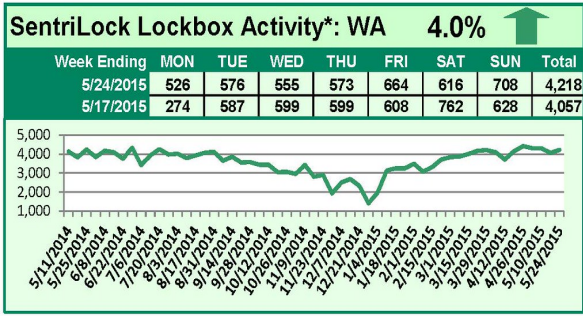

This Week's Lockbox Activity

For the week of May 18-24, 2015, these charts show the number of times RMLS™ subscribers opened SentriLock lockboxes in Oregon and Washington. Activity in Washington increased this week, while activity in Oregon decreased*.

For a larger version of each chart, visit the RMLS™ photostream on Flickr.

*=Data previously published between February 9-May 24, 2015 was incomplete. This graph has been corrected accordingly.

SentriLock Lockbox Activity May 11-17, 2015