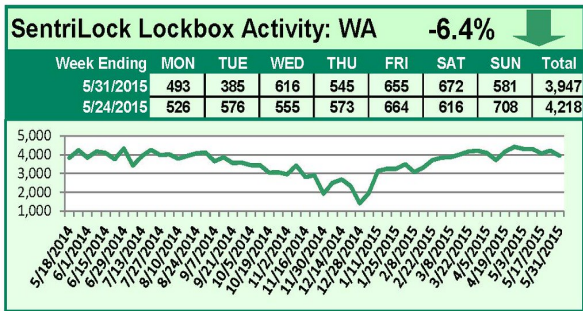

This Week's Lockbox Activity

For the week of May 25-31, 2015, these charts show the number of times RMLS™ subscribers opened SentriLock lockboxes in Oregon and Washington. Decreases were seen in both Oregon and Washington this week.

For a larger version of each chart, visit the RMLS™ photostream on Flickr.

SentriLock Lockbox Activity May 18-24, 2015