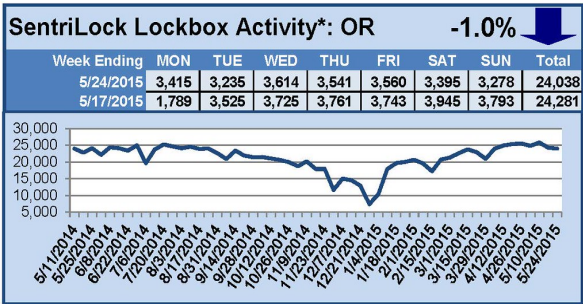

This Week's Lockbox Activity

For the week of May 18-24, 2015, these charts show the number of times RMLS™ subscribers opened SentriLock lockboxes in Oregon and Washington. Activity in Washington increased this week, while activity in Oregon decreased*.

For a larger version of each chart, visit the RMLS™ photostream on Flickr.

*=Data previously published between February 9-May 24, 2015 was incomplete. This graph has been corrected accordingly.

SentriLock Lockbox Activity May 11-17, 2015