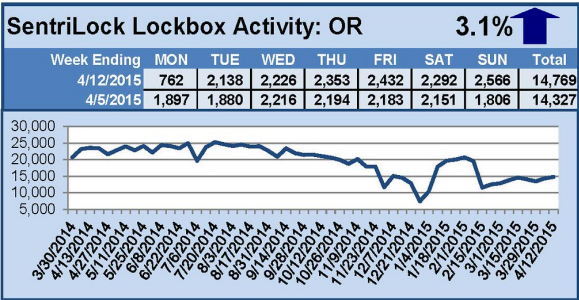

This Week's Lockbox Activity

For the week of April 6-12, 2015, these charts show the number of times RMLS™ subscribers opened SentriLock lockboxes in Oregon and Washington. Washington saw a decrease in activity this week, while Oregon saw activity increase.

For a larger version of each chart, visit the RMLS™ photostream on Flickr.