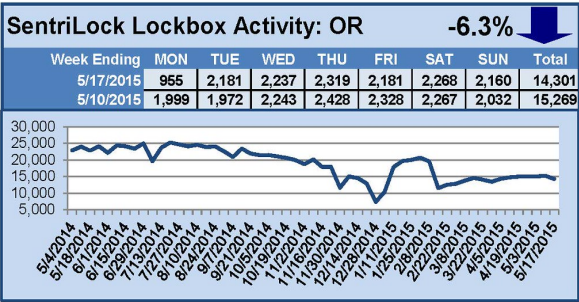

This Week's Lockbox Activity

For the week of May 11-17, 2015, these charts show the number of times RMLS™ subscribers opened SentriLock lockboxes in Oregon and Washington. Activity in both Oregon and Washington decreased this week.

For a larger version of each chart, visit the RMLS™ photostream on Flickr.

SentriLock Lockbox Activity May 4-10, 2015