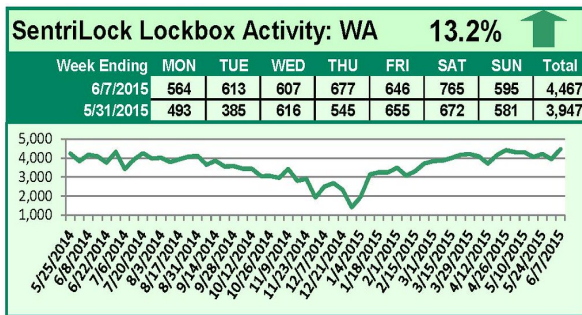

June 1-7, 2015

This Week's Lockbox Activity

For the week of June 1-7, 2015, these charts show the number of times RMLS™ subscribers opened SentriLock lockboxes in Oregon and Washington. Numbers in both Oregon and Washington increased this week.

For a larger version of each chart, visit the RMLS™ photostream on Flickr.

SentriLock Lockbox Activity May 25-31, 2015