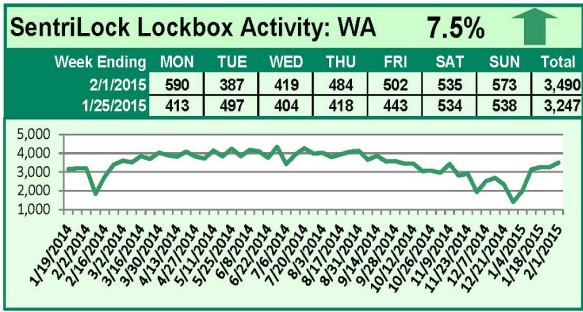

For a larger version of each chart, visit the RMLS™ photostream on Flickr.

SentriLock Lockbox Activity February 16-22, 2015

This Week's Lockbox Activity

For the week of February 16-22, 2015, these charts show the number of times RMLS™ subscribers opened SentriLock lockboxes in Oregon and Washington. Activity in both Oregon and Washington rose this week.

For a larger version of each chart, visit the RMLS™ photostream on Flickr.

SentriLock Lockbox Activity February 9-15, 2015

This Week's Lockbox Activity

For the week of February 9-15, 2015, these charts show the number of times RMLS™ subscribers opened SentriLock lockboxes in Oregon and Washington. Washington and Oregon both saw a decrease in activity this week.

For a larger version of each chart, visit the RMLS™ photostream on Flickr.

SentriLock Lockbox Activity February 2-8, 2015

This Week's Lockbox Activity

For the week of February 2-8, 2015, these charts show the number of times RMLS™ subscribers opened SentriLock lockboxes in Oregon and Washington. Washington and Oregon both saw decreased activity this week.

For a larger version of each chart, visit the RMLS™ photostream on Flickr.

SentriLock Lockbox Activity January 26-February 1, 2015

This Week's Lockbox Activity

For the week of January 26-February 1, 2015, these charts show the number of times RMLS™ subscribers opened SentriLock lockboxes in Oregon and Washington. Activity in both states increased this week.