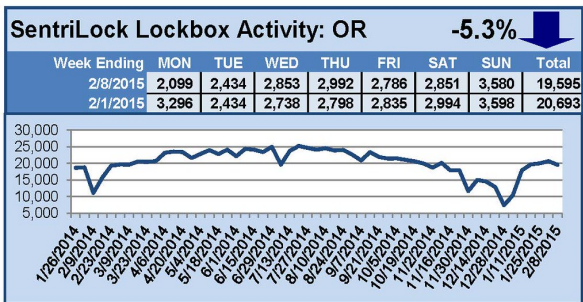

For a larger version of each chart, visit the RMLS™ photostream on Flickr.

SentriLock Lockbox Activity February 23-March 1, 2015

This Week's Lockbox Activity

For the week of February 23-March 1, 2015, these charts show the number of times RMLS™ subscribers opened SentriLock lockboxes in Oregon and Washington. Increases were seen in both states this week.

For a larger version of each chart, visit the RMLS™ photostream on Flickr.

SentriLock Lockbox Activity February 16-22, 2015

This Week's Lockbox Activity

For the week of February 16-22, 2015, these charts show the number of times RMLS™ subscribers opened SentriLock lockboxes in Oregon and Washington. Activity in both Oregon and Washington rose this week.

For a larger version of each chart, visit the RMLS™ photostream on Flickr.

SentriLock Lockbox Activity February 9-15, 2015

This Week's Lockbox Activity

For the week of February 9-15, 2015, these charts show the number of times RMLS™ subscribers opened SentriLock lockboxes in Oregon and Washington. Washington and Oregon both saw a decrease in activity this week.

For a larger version of each chart, visit the RMLS™ photostream on Flickr.

SentriLock Lockbox Activity February 2-8, 2015

This Week's Lockbox Activity

For the week of February 2-8, 2015, these charts show the number of times RMLS™ subscribers opened SentriLock lockboxes in Oregon and Washington. Washington and Oregon both saw decreased activity this week.