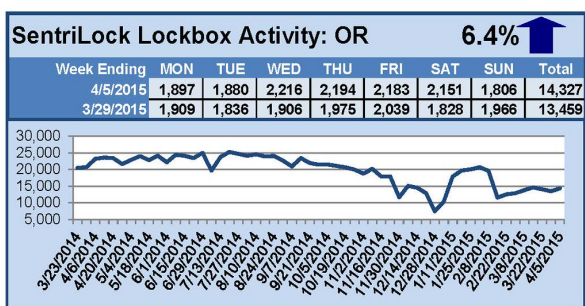

SentriLock Lockbox Activity

March 30-April 5, 2015

This Week's Lockbox Activity

For the week of March 30-April 5, 2015, these charts show the number of times RMLS™ subscribers opened SentriLock lockboxes in Oregon and Washington. Activity in Oregon increased this week, while activity in Washington decreased.

For a larger version of each chart, visit the RMLS™ photostream on Flickr.

SentriLock Lockbox Activity

March 23-29, 2015

This Week's Lockbox Activity

For the week of March 23-29, 2015, these charts show the number of times RMLS™ subscribers opened SentriLock lockboxes in Oregon and Washington. Washington saw an increase in lockbox activity this week, while numbers decreased in Oregon.

For a larger version of each chart, visit the RMLS™ photostream on Flickr.

SentriLock Lockbox Activity March 16-22, 2015

This Week's Lockbox Activity

For the week of March 16-22, 2015, these charts show the number of times RMLS™ subscribers opened SentriLock lockboxes in Oregon and Washington. Lockbox activity increased in Washington, but decreased in Oregon this week.