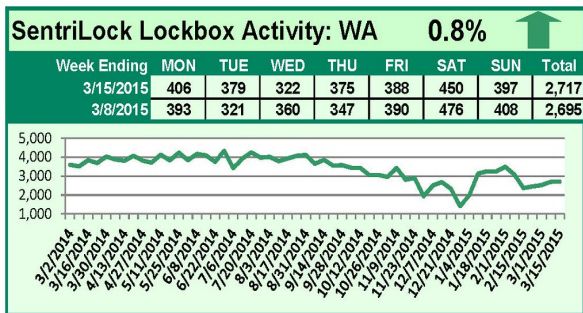

SentriLock Lockbox Activity

March 30-April 5, 2015

This Week's Lockbox Activity

For the week of March 30-April 5, 2015, these charts show the number of times RMLS™ subscribers opened SentriLock lockboxes in Oregon and Washington. Activity in Oregon increased this week, while activity in Washington decreased.

For a larger version of each chart, visit the RMLS™ photostream on Flickr.

SentriLock Lockbox Activity

March 23-29, 2015

This Week's Lockbox Activity

For the week of March 23-29, 2015, these charts show the number of times RMLS™ subscribers opened SentriLock lockboxes in Oregon and Washington. Washington saw an increase in lockbox activity this week, while numbers decreased in Oregon.

For a larger version of each chart, visit the RMLS™ photostream on Flickr.

SentriLock Lockbox Activity March 16-22, 2015

This Week's Lockbox Activity

For the week of March 16-22, 2015, these charts show the number of times RMLS™ subscribers opened SentriLock lockboxes in Oregon and Washington. Lockbox activity increased in Washington, but decreased in Oregon this week.

For a larger version of each chart, visit the RMLS™ photostream on Flickr.

SentriLock Lockbox Activity March 9-15, 2015

This Week's Lockbox Activity

For the week of March 9-15, 2015, these charts show the number of times RMLS™ subscribers opened SentriLock lockboxes in Oregon and Washington. Both Oregon and Washington saw an increase in activity this week.