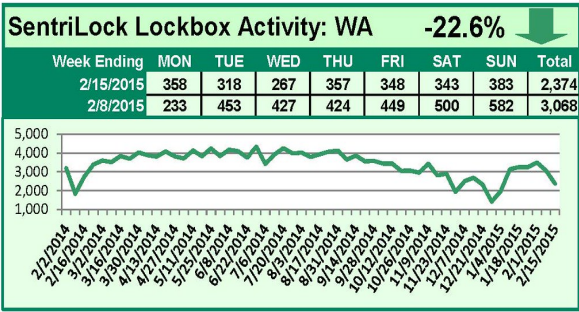

For a larger version of each chart, visit the RMLS™ photostream on Flickr.

SentriLock Lockbox Activity March 2-8, 2015

This Week's Lockbox Activity

For the week of March 2-8, 2015, these charts show the number of times RMLS™ subscribers opened SentriLock lockboxes in Oregon and Washington. Activity in both Oregon and Washington increased this week.

For a larger version of each chart, visit the RMLS™ photostream on Flickr.

SentriLock Lockbox Activity February 23-March 1, 2015

This Week's Lockbox Activity

For the week of February 23-March 1, 2015, these charts show the number of times RMLS™ subscribers opened SentriLock lockboxes in Oregon and Washington. Increases were seen in both states this week.

For a larger version of each chart, visit the RMLS™ photostream on Flickr.

SentriLock Lockbox Activity February 16-22, 2015

This Week's Lockbox Activity

For the week of February 16-22, 2015, these charts show the number of times RMLS™ subscribers opened SentriLock lockboxes in Oregon and Washington. Activity in both Oregon and Washington rose this week.

For a larger version of each chart, visit the RMLS™ photostream on Flickr.

SentriLock Lockbox Activity February 9-15, 2015

This Week's Lockbox Activity

For the week of February 9-15, 2015, these charts show the number of times RMLS™ subscribers opened SentriLock lockboxes in Oregon and Washington. Washington and Oregon both saw a decrease in activity this week.