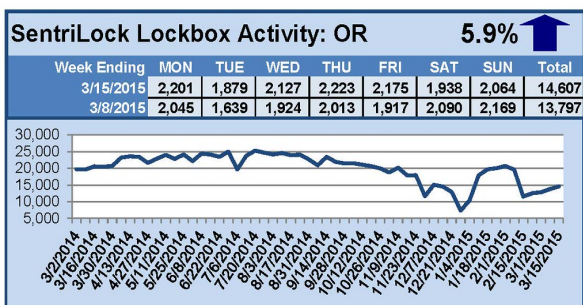

SentriLock Lockbox Activity

March 30-April 5, 2015

This Week's Lockbox Activity

For the week of March 30-April 5, 2015, these charts show the number of times RMLS™ subscribers opened SentriLock lockboxes in Oregon and Washington. Activity in Oregon increased this week, while activity in Washington decreased.

For a larger version of each chart, visit the RMLS™ photostream on Flickr.

SentriLock Lockbox Activity

March 23-29, 2015

This Week's Lockbox Activity

For the week of March 23-29, 2015, these charts show the number of times RMLS™ subscribers opened SentriLock lockboxes in Oregon and Washington. Washington saw an increase in lockbox activity this week, while numbers decreased in Oregon.

For a larger version of each chart, visit the RMLS™ photostream on Flickr.

SentriLock Lockbox Activity March 16-22, 2015

This Week's Lockbox Activity

For the week of March 16-22, 2015, these charts show the number of times RMLS™ subscribers opened SentriLock lockboxes in Oregon and Washington. Lockbox activity increased in Washington, but decreased in Oregon this week.

For a larger version of each chart, visit the RMLS™ photostream on Flickr.

SentriLock Lockbox Activity March 9-15, 2015

This Week's Lockbox Activity

For the week of March 9-15, 2015, these charts show the number of times RMLS™ subscribers opened SentriLock lockboxes in Oregon and Washington. Both Oregon and Washington saw an increase in activity this week.