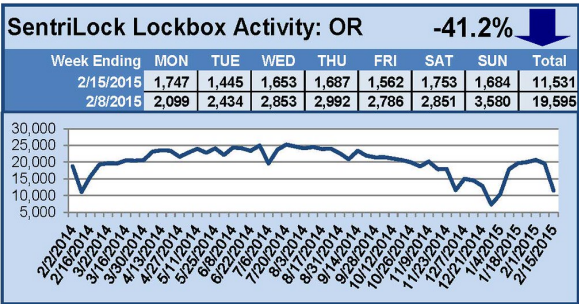

For a larger version of each chart, visit the RMLS™ photostream on Flickr.

SentriLock Lockbox Activity March 2-8, 2015

This Week's Lockbox Activity

For the week of March 2-8, 2015, these charts show the number of times RMLS™ subscribers opened SentriLock lockboxes in Oregon and Washington. Activity in both Oregon and Washington increased this week.

For a larger version of each chart, visit the RMLS™ photostream on Flickr.

SentriLock Lockbox Activity February 23-March 1, 2015

This Week's Lockbox Activity

For the week of February 23-March 1, 2015, these charts show the number of times RMLS™ subscribers opened SentriLock lockboxes in Oregon and Washington. Increases were seen in both states this week.

For a larger version of each chart, visit the RMLS™ photostream on Flickr.

SentriLock Lockbox Activity February 16-22, 2015

This Week's Lockbox Activity

For the week of February 16-22, 2015, these charts show the number of times RMLS™ subscribers opened SentriLock lockboxes in Oregon and Washington. Activity in both Oregon and Washington rose this week.

For a larger version of each chart, visit the RMLS™ photostream on Flickr.

SentriLock Lockbox Activity February 9-15, 2015

This Week's Lockbox Activity

For the week of February 9-15, 2015, these charts show the number of times RMLS™ subscribers opened SentriLock lockboxes in Oregon and Washington. Washington and Oregon both saw a decrease in activity this week.