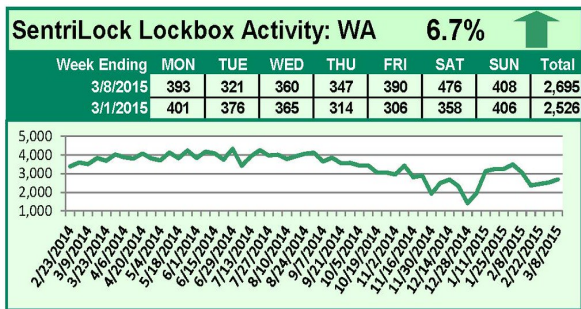

For a larger version of each chart, visit the RMLS™ photostream on Flickr.

SentriLock Lockbox Activity

March 23-29, 2015

This Week's Lockbox Activity

For the week of March 23-29, 2015, these charts show the number of times RMLS™ subscribers opened SentriLock lockboxes in Oregon and Washington. Washington saw an increase in lockbox activity this week, while numbers decreased in Oregon.

For a larger version of each chart, visit the RMLS™ photostream on Flickr.

SentriLock Lockbox Activity March 16-22, 2015

This Week's Lockbox Activity

For the week of March 16-22, 2015, these charts show the number of times RMLS™ subscribers opened SentriLock lockboxes in Oregon and Washington. Lockbox activity increased in Washington, but decreased in Oregon this week.

For a larger version of each chart, visit the RMLS™ photostream on Flickr.

SentriLock Lockbox Activity March 9-15, 2015

This Week's Lockbox Activity

For the week of March 9-15, 2015, these charts show the number of times RMLS™ subscribers opened SentriLock lockboxes in Oregon and Washington. Both Oregon and Washington saw an increase in activity this week.

For a larger version of each chart, visit the RMLS™ photostream on Flickr.

SentriLock Lockbox Activity March 2-8, 2015

This Week's Lockbox Activity

For the week of March 2-8, 2015, these charts show the number of times RMLS™ subscribers opened SentriLock lockboxes in Oregon and Washington. Activity in both Oregon and Washington increased this week.