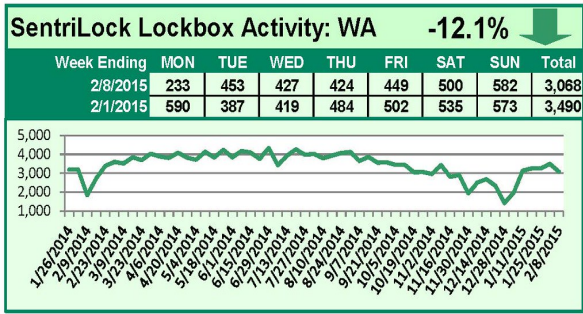

For a larger version of each chart, visit the RMLS™ photostream on Flickr.

SentriLock Lockbox Activity February 23-March 1, 2015

This Week's Lockbox Activity

For the week of February 23-March 1, 2015, these charts show the number of times RMLS™ subscribers opened SentriLock lockboxes in Oregon and Washington. Increases were seen in both states this week.

For a larger version of each chart, visit the RMLS™ photostream on Flickr.

SentriLock Lockbox Activity February 16-22, 2015

This Week's Lockbox Activity

For the week of February 16-22, 2015, these charts show the number of times RMLS™ subscribers opened SentriLock lockboxes in Oregon and Washington. Activity in both Oregon and Washington rose this week.

For a larger version of each chart, visit the RMLS™ photostream on Flickr.

SentriLock Lockbox Activity February 9-15, 2015

This Week's Lockbox Activity

For the week of February 9-15, 2015, these charts show the number of times RMLS™ subscribers opened SentriLock lockboxes in Oregon and Washington. Washington and Oregon both saw a decrease in activity this week.

For a larger version of each chart, visit the RMLS™ photostream on Flickr.

SentriLock Lockbox Activity February 2-8, 2015

This Week's Lockbox Activity

For the week of February 2-8, 2015, these charts show the number of times RMLS™ subscribers opened SentriLock lockboxes in Oregon and Washington. Washington and Oregon both saw decreased activity this week.