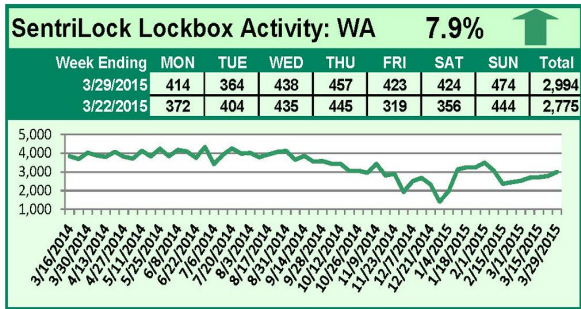

SentriLock Lockbox Activity

March 30-April 5, 2015

This Week's Lockbox Activity

For the week of March 30-April 5, 2015, these charts show the number of times RMLS™ subscribers opened SentriLock lockboxes in Oregon and Washington. Activity in Oregon increased this week, while activity in Washington decreased.

For a larger version of each chart, visit the RMLS™ photostream on Flickr.

SentriLock Lockbox Activity

March 23-29, 2015

This Week's Lockbox Activity

For the week of March 23-29, 2015, these charts show the number of times RMLS™ subscribers opened SentriLock lockboxes in Oregon and Washington. Washington saw an increase in lockbox activity this week, while numbers decreased in Oregon.

For a larger version of each chart, visit the RMLS™ photostream on Flickr.

SentriLock Lockbox Activity March 16-22, 2015

This Week's Lockbox Activity

For the week of March 16-22, 2015, these charts show the number of times RMLS™ subscribers opened SentriLock lockboxes in Oregon and Washington. Lockbox activity increased in Washington, but decreased in Oregon this week.

For a larger version of each chart, visit the RMLS™ photostream on Flickr.

SentriLock Lockbox Activity March 9-15, 2015

This Week's Lockbox Activity

For the week of March 9-15, 2015, these charts show the number of times RMLS™ subscribers opened SentriLock lockboxes in Oregon and Washington. Both Oregon and Washington saw an increase in activity this week.