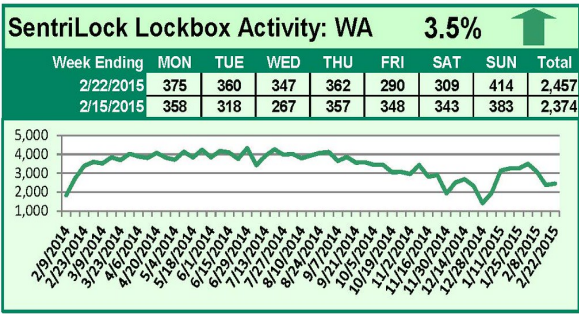

For a larger version of each chart, visit the RMLS™ photostream on Flickr.

SentriLock Lockbox Activity March 9-15, 2015

This Week's Lockbox Activity

For the week of March 9-15, 2015, these charts show the number of times RMLS™ subscribers opened SentriLock lockboxes in Oregon and Washington. Both Oregon and Washington saw an increase in activity this week.

For a larger version of each chart, visit the RMLS™ photostream on Flickr.

SentriLock Lockbox Activity March 2-8, 2015

This Week's Lockbox Activity

For the week of March 2-8, 2015, these charts show the number of times RMLS™ subscribers opened SentriLock lockboxes in Oregon and Washington. Activity in both Oregon and Washington increased this week.

For a larger version of each chart, visit the RMLS™ photostream on Flickr.

SentriLock Lockbox Activity February 23-March 1, 2015

This Week's Lockbox Activity

For the week of February 23-March 1, 2015, these charts show the number of times RMLS™ subscribers opened SentriLock lockboxes in Oregon and Washington. Increases were seen in both states this week.

For a larger version of each chart, visit the RMLS™ photostream on Flickr.

SentriLock Lockbox Activity February 16-22, 2015

This Week's Lockbox Activity

For the week of February 16-22, 2015, these charts show the number of times RMLS™ subscribers opened SentriLock lockboxes in Oregon and Washington. Activity in both Oregon and Washington rose this week.