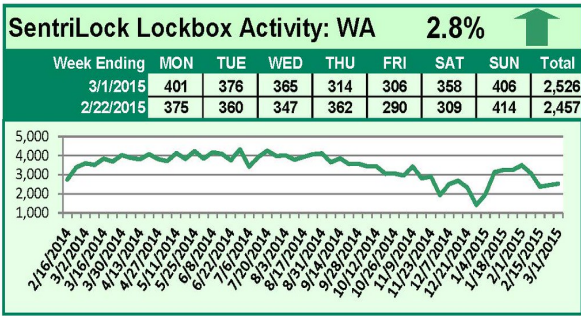

For a larger version of each chart, visit the RMLS™ photostream on Flickr.

SentriLock Lockbox Activity March 16-22, 2015

This Week's Lockbox Activity

For the week of March 16-22, 2015, these charts show the number of times RMLS™ subscribers opened SentriLock lockboxes in Oregon and Washington. Lockbox activity increased in Washington, but decreased in Oregon this week.

For a larger version of each chart, visit the RMLS™ photostream on Flickr.

SentriLock Lockbox Activity March 9-15, 2015

This Week's Lockbox Activity

For the week of March 9-15, 2015, these charts show the number of times RMLS™ subscribers opened SentriLock lockboxes in Oregon and Washington. Both Oregon and Washington saw an increase in activity this week.

For a larger version of each chart, visit the RMLS™ photostream on Flickr.

SentriLock Lockbox Activity March 2-8, 2015

This Week's Lockbox Activity

For the week of March 2-8, 2015, these charts show the number of times RMLS™ subscribers opened SentriLock lockboxes in Oregon and Washington. Activity in both Oregon and Washington increased this week.

For a larger version of each chart, visit the RMLS™ photostream on Flickr.

SentriLock Lockbox Activity February 23-March 1, 2015

This Week's Lockbox Activity

For the week of February 23-March 1, 2015, these charts show the number of times RMLS™ subscribers opened SentriLock lockboxes in Oregon and Washington. Increases were seen in both states this week.