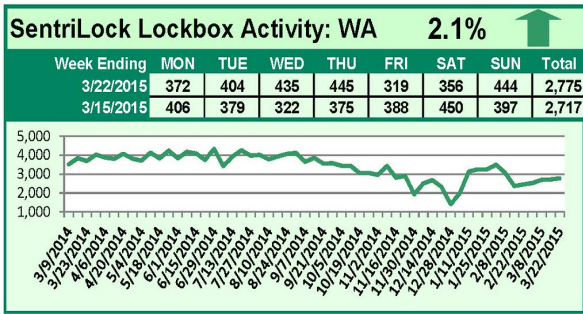

SentriLock Lockbox Activity

March 30-April 5, 2015

This Week's Lockbox Activity

For the week of March 30-April 5, 2015, these charts show the number of times RMLS™ subscribers opened SentriLock lockboxes in Oregon and Washington. Activity in Oregon increased this week, while activity in Washington decreased.

For a larger version of each chart, visit the RMLS™ photostream on Flickr.

SentriLock Lockbox Activity

March 23-29, 2015

This Week's Lockbox Activity

For the week of March 23-29, 2015, these charts show the number of times RMLS™ subscribers opened SentriLock lockboxes in Oregon and Washington. Washington saw an increase in lockbox activity this week, while numbers decreased in Oregon.

For a larger version of each chart, visit the RMLS™ photostream on Flickr.

SentriLock Lockbox Activity March 16-22, 2015

This Week's Lockbox Activity

For the week of March 16-22, 2015, these charts show the number of times RMLS™ subscribers opened SentriLock lockboxes in Oregon and Washington. Lockbox activity increased in Washington, but decreased in Oregon this week.

For a larger version of each chart, visit the RMLS™ photostream on Flickr.

SentriLock Lockbox Activity March 9-15, 2015

This Week's Lockbox Activity

For the week of March 9-15, 2015, these charts show the number of times RMLS™ subscribers opened SentriLock lockboxes in Oregon and Washington. Both Oregon and Washington saw an increase in activity this week.