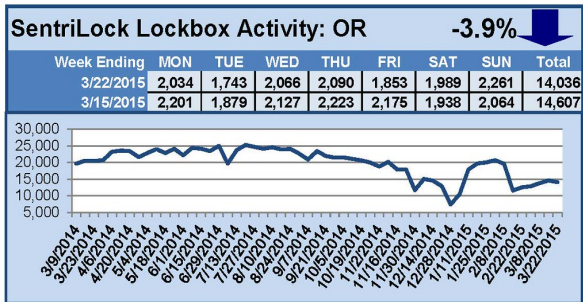

SentriLock Lockbox Activity

March 30-April 5, 2015

This Week's Lockbox Activity

For the week of March 30-April 5, 2015, these charts show the number of times RMLS™ subscribers opened SentriLock lockboxes in Oregon and Washington. Activity in Oregon increased this week, while activity in Washington decreased.

For a larger version of each chart, visit the RMLS™ photostream on Flickr.

SentriLock Lockbox Activity

March 23-29, 2015

This Week's Lockbox Activity

For the week of March 23-29, 2015, these charts show the number of times RMLS™ subscribers opened SentriLock lockboxes in Oregon and Washington. Washington saw an increase in lockbox activity this week, while numbers decreased in Oregon.

For a larger version of each chart, visit the RMLS™ photostream on Flickr.

SentriLock Lockbox Activity March 16-22, 2015

This Week's Lockbox Activity

For the week of March 16-22, 2015, these charts show the number of times RMLS™ subscribers opened SentriLock lockboxes in Oregon and Washington. Lockbox activity increased in Washington, but decreased in Oregon this week.

For a larger version of each chart, visit the RMLS™ photostream on Flickr.

SentriLock Lockbox Activity March 9-15, 2015

This Week's Lockbox Activity

For the week of March 9-15, 2015, these charts show the number of times RMLS™ subscribers opened SentriLock lockboxes in Oregon and Washington. Both Oregon and Washington saw an increase in activity this week.