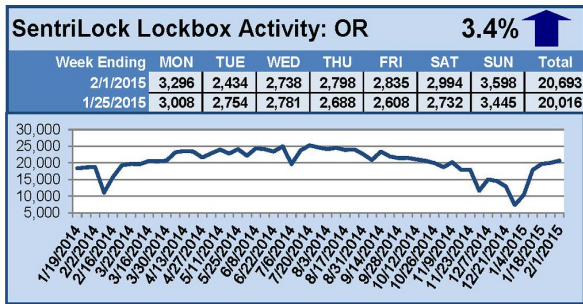

For a larger version of each chart, visit the RMLS™ photostream on Flickr.

SentriLock Lockbox Activity February 16-22, 2015

This Week's Lockbox Activity

For the week of February 16-22, 2015, these charts show the number of times RMLS™ subscribers opened SentriLock lockboxes in Oregon and Washington. Activity in both Oregon and Washington rose this week.

For a larger version of each chart, visit the RMLS™ photostream on Flickr.

SentriLock Lockbox Activity February 9-15, 2015

This Week's Lockbox Activity

For the week of February 9-15, 2015, these charts show the number of times RMLS™ subscribers opened SentriLock lockboxes in Oregon and Washington. Washington and Oregon both saw a decrease in activity this week.

For a larger version of each chart, visit the RMLS™ photostream on Flickr.

SentriLock Lockbox Activity February 2-8, 2015

This Week's Lockbox Activity

For the week of February 2-8, 2015, these charts show the number of times RMLS™ subscribers opened SentriLock lockboxes in Oregon and Washington. Washington and Oregon both saw decreased activity this week.

For a larger version of each chart, visit the RMLS™ photostream on Flickr.

SentriLock Lockbox Activity January 26-February 1, 2015

This Week's Lockbox Activity

For the week of January 26-February 1, 2015, these charts show the number of times RMLS™ subscribers opened SentriLock lockboxes in Oregon and Washington. Activity in both states increased this week.