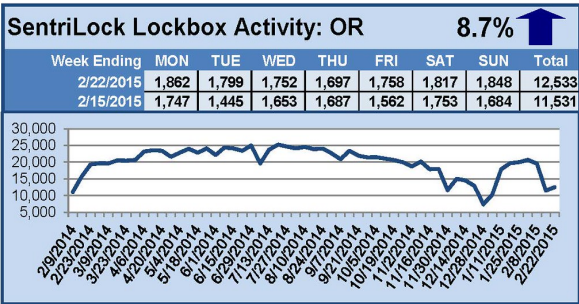

For a larger version of each chart, visit the RMLS™ photostream on Flickr.

SentriLock Lockbox Activity March 9-15, 2015

This Week's Lockbox Activity

For the week of March 9-15, 2015, these charts show the number of times RMLS™ subscribers opened SentriLock lockboxes in Oregon and Washington. Both Oregon and Washington saw an increase in activity this week.

For a larger version of each chart, visit the RMLS™ photostream on Flickr.

SentriLock Lockbox Activity March 2-8, 2015

This Week's Lockbox Activity

For the week of March 2-8, 2015, these charts show the number of times RMLS™ subscribers opened SentriLock lockboxes in Oregon and Washington. Activity in both Oregon and Washington increased this week.

For a larger version of each chart, visit the RMLS™ photostream on Flickr.

SentriLock Lockbox Activity February 23-March 1, 2015

This Week's Lockbox Activity

For the week of February 23-March 1, 2015, these charts show the number of times RMLS™ subscribers opened SentriLock lockboxes in Oregon and Washington. Increases were seen in both states this week.

For a larger version of each chart, visit the RMLS™ photostream on Flickr.

SentriLock Lockbox Activity February 16-22, 2015

This Week's Lockbox Activity

For the week of February 16-22, 2015, these charts show the number of times RMLS™ subscribers opened SentriLock lockboxes in Oregon and Washington. Activity in both Oregon and Washington rose this week.