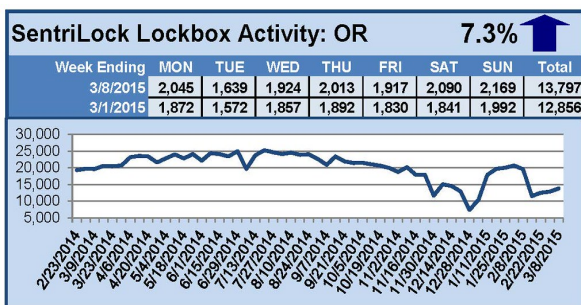

For a larger version of each chart, visit the RMLS™ photostream on Flickr.

SentriLock Lockbox Activity

March 23-29, 2015

This Week's Lockbox Activity

For the week of March 23-29, 2015, these charts show the number of times RMLS™ subscribers opened SentriLock lockboxes in Oregon and Washington. Washington saw an increase in lockbox activity this week, while numbers decreased in Oregon.

For a larger version of each chart, visit the RMLS™ photostream on Flickr.

SentriLock Lockbox Activity March 16-22, 2015

This Week's Lockbox Activity

For the week of March 16-22, 2015, these charts show the number of times RMLS™ subscribers opened SentriLock lockboxes in Oregon and Washington. Lockbox activity increased in Washington, but decreased in Oregon this week.

For a larger version of each chart, visit the RMLS™ photostream on Flickr.

SentriLock Lockbox Activity March 9-15, 2015

This Week's Lockbox Activity

For the week of March 9-15, 2015, these charts show the number of times RMLS™ subscribers opened SentriLock lockboxes in Oregon and Washington. Both Oregon and Washington saw an increase in activity this week.

For a larger version of each chart, visit the RMLS™ photostream on Flickr.

SentriLock Lockbox Activity March 2-8, 2015

This Week's Lockbox Activity

For the week of March 2-8, 2015, these charts show the number of times RMLS™ subscribers opened SentriLock lockboxes in Oregon and Washington. Activity in both Oregon and Washington increased this week.