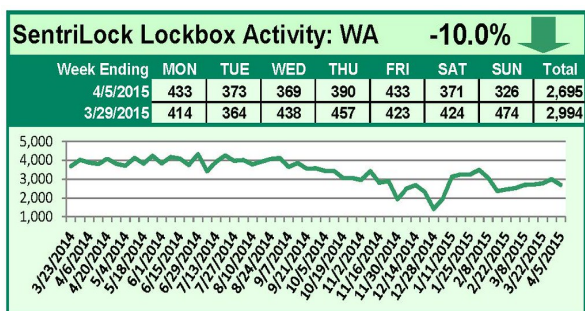

SentriLock Lockbox Activity

March 30-April 5, 2015

This Week's Lockbox Activity

For the week of March 30-April 5, 2015, these charts show the number of times RMLS™ subscribers opened SentriLock lockboxes in Oregon and Washington. Activity in Oregon increased this week, while activity in Washington decreased.

For a larger version of each chart, visit the RMLS™ photostream on Flickr.

SentriLock Lockbox Activity

March 23-29, 2015

This Week's Lockbox Activity

For the week of March 23-29, 2015, these charts show the number of times RMLS™ subscribers opened SentriLock lockboxes in Oregon and Washington. Washington saw an increase in lockbox activity this week, while numbers decreased in Oregon.

For a larger version of each chart, visit the RMLS™ photostream on Flickr.

SentriLock Lockbox Activity March 16-22, 2015

This Week's Lockbox Activity

For the week of March 16-22, 2015, these charts show the number of times RMLS™ subscribers opened SentriLock lockboxes in Oregon and Washington. Lockbox activity increased in Washington, but decreased in Oregon this week.

For a larger version of each chart, visit the RMLS™ photostream on Flickr.

SentriLock Lockbox Activity March 9-15, 2015

This Week's Lockbox Activity

For the week of March 9-15, 2015, these charts show the number of times RMLS™ subscribers opened SentriLock lockboxes in Oregon and Washington. Both Oregon and Washington saw an increase in activity this week.