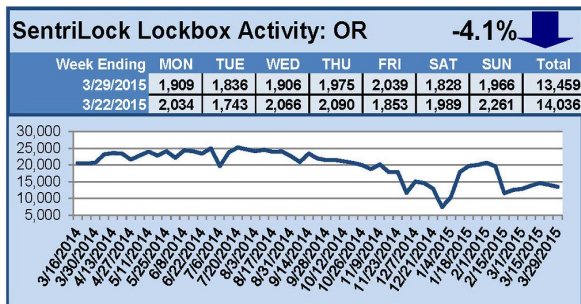

SentriLock Lockbox Activity

March 30-April 5, 2015

This Week's Lockbox Activity

For the week of March 30-April 5, 2015, these charts show the number of times RMLS™ subscribers opened SentriLock lockboxes in Oregon and Washington. Activity in Oregon increased this week, while activity in Washington decreased.

For a larger version of each chart, visit the RMLS™ photostream on Flickr.

SentriLock Lockbox Activity

March 23-29, 2015

This Week's Lockbox Activity

For the week of March 23-29, 2015, these charts show the number of times RMLS™ subscribers opened SentriLock lockboxes in Oregon and Washington. Washington saw an increase in lockbox activity this week, while numbers decreased in Oregon.

For a larger version of each chart, visit the RMLS™ photostream on Flickr.

SentriLock Lockbox Activity March 16-22, 2015

This Week's Lockbox Activity

For the week of March 16-22, 2015, these charts show the number of times RMLS™ subscribers opened SentriLock lockboxes in Oregon and Washington. Lockbox activity increased in Washington, but decreased in Oregon this week.