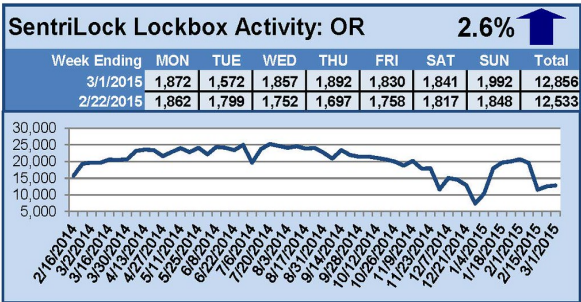

For a larger version of each chart, visit the RMLS™ photostream on Flickr.

SentriLock Lockbox Activity March 16-22, 2015

This Week's Lockbox Activity

For the week of March 16-22, 2015, these charts show the number of times RMLS™ subscribers opened SentriLock lockboxes in Oregon and Washington. Lockbox activity increased in Washington, but decreased in Oregon this week.

For a larger version of each chart, visit the RMLS™ photostream on Flickr.

SentriLock Lockbox Activity March 9-15, 2015

This Week's Lockbox Activity

For the week of March 9-15, 2015, these charts show the number of times RMLS™ subscribers opened SentriLock lockboxes in Oregon and Washington. Both Oregon and Washington saw an increase in activity this week.

For a larger version of each chart, visit the RMLS™ photostream on Flickr.

SentriLock Lockbox Activity March 2-8, 2015

This Week's Lockbox Activity

For the week of March 2-8, 2015, these charts show the number of times RMLS™ subscribers opened SentriLock lockboxes in Oregon and Washington. Activity in both Oregon and Washington increased this week.

For a larger version of each chart, visit the RMLS™ photostream on Flickr.

SentriLock Lockbox Activity February 23-March 1, 2015

This Week's Lockbox Activity

For the week of February 23-March 1, 2015, these charts show the number of times RMLS™ subscribers opened SentriLock lockboxes in Oregon and Washington. Increases were seen in both states this week.