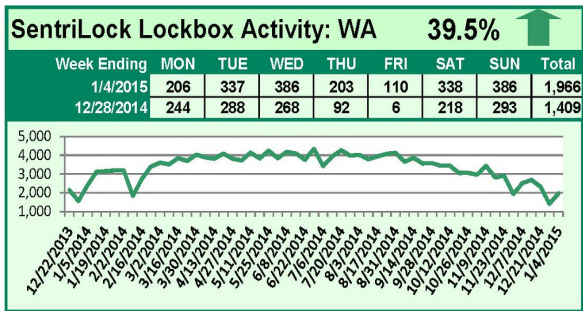

For a larger version of each chart, visit the RMLS™ photostream on Flickr.

SentriLock Lockbox Activity

January 12-18, 2015

This Week's Lockbox Activity

For the week of January 12-18, 2015, these charts show the number of times RMLS™ subscribers opened SentriLock lockboxes in Oregon and Washington. Washington and Oregon both saw an increase in activity this week.

For a larger version of each chart, visit the RMLS™ photostream on Flickr.

SentriLock Lockbox Activity January 5-11, 2015

This Week's Lockbox Activity

For the week of January 5-11, 2015, these charts show the number of times RMLS™ subscribers opened SentriLock lockboxes in Oregon and Washington. Activity increased in both Oregon and Washington this week.

For a larger version of each chart, visit the RMLS™ photostream on Flickr.

SentriLock Lockbox Activity December 29, 2014-January 4, 2015

This Week's Lockbox Activity

For the week of December 29, 2014-January 4, 2015, these charts show the number of times RMLS™ subscribers opened SentriLock lockboxes in Oregon and Washington. Activity rebounded in both states this week.

For a larger version of each chart, visit the RMLS™ photostream on Flickr.

SentriLock Lockbox Activity December 22-28, 2014

NOTE: Charts updated January 5, 2015 at 10:22am.

This Week's Lockbox Activity

For the week of December 22-28, 2014, these charts show the number of times RMLS™ subscribers opened SentriLock lockboxes in Oregon and Washington. Activity decreased in both states this week.