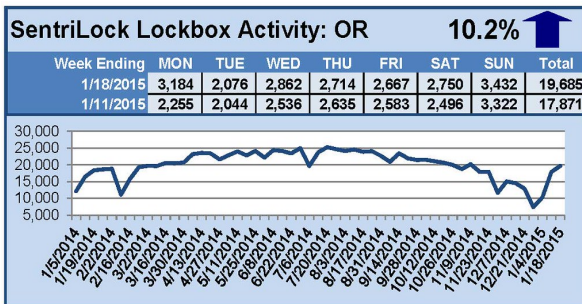

SentriLock Lockbox Activity January 19-25, 2015

This Week's Lockbox Activity

For the week of January 19-25, 2015, these charts show the number of times RMLS™ subscribers opened SentriLock lockboxes in Oregon and Washington. Activity in Oregon increased this week, and activity in Washington fell slightly.

For a larger version of each chart, visit the RMLS™ photostream on Flickr.

SentriLock Lockbox Activity

January 12-18, 2015

This Week's Lockbox Activity

For the week of January 12-18, 2015, these charts show the number of times RMLS™ subscribers opened SentriLock lockboxes in Oregon and Washington. Washington and Oregon both saw an increase in activity this week.

For a larger version of each chart, visit the RMLS™ photostream on Flickr.

SentriLock Lockbox Activity January 5-11, 2015

This Week's Lockbox Activity

For the week of January 5-11, 2015, these charts show the number of times RMLS™ subscribers opened SentriLock lockboxes in Oregon and Washington. Activity increased in both Oregon and Washington this week.