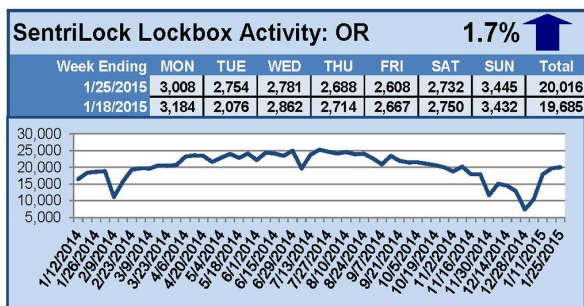

SentriLock Lockbox Activity January 19-25, 2015

This Week's Lockbox Activity

For the week of January 19-25, 2015, these charts show the number of times RMLS™ subscribers opened SentriLock lockboxes in Oregon and Washington. Activity in Oregon increased this week, and activity in Washington fell slightly.

For a larger version of each chart, visit the RMLS™ photostream on Flickr.

SentriLock Lockbox Activity

January 12-18, 2015

This Week's Lockbox Activity

For the week of January 12-18, 2015, these charts show the number of times RMLS™ subscribers opened SentriLock lockboxes in Oregon and Washington. Washington and Oregon both saw an increase in activity this week.

For a larger version of each chart, visit the RMLS™ photostream on Flickr.

SentriLock Lockbox Activity January 5-11, 2015

This Week's Lockbox Activity

For the week of January 5-11, 2015, these charts show the number of times RMLS™ subscribers opened SentriLock lockboxes in Oregon and Washington. Activity increased in both Oregon and Washington this week.