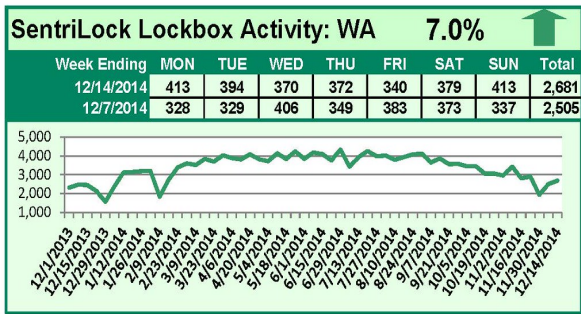

For a larger version of each chart, visit the RMLS™ photostream on Flickr.

SentriLock Lockbox Activity December 29, 2014-January 4, 2015

This Week's Lockbox Activity

For the week of December 29, 2014-January 4, 2015, these charts show the number of times RMLS™ subscribers opened SentriLock lockboxes in Oregon and Washington. Activity rebounded in both states this week.

For a larger version of each chart, visit the RMLS™ photostream on Flickr.

SentriLock Lockbox Activity December 22-28, 2014

NOTE: Charts updated January 5, 2015 at 10:22am.

This Week's Lockbox Activity

For the week of December 22-28, 2014, these charts show the number of times RMLS™ subscribers opened SentriLock lockboxes in Oregon and Washington. Activity decreased in both states this week.

For a larger version of each chart, visit the RMLS™ photostream on Flickr.

SentriLock Lockbox Activity December 15-21, 2014

This Week's Lockbox Activity

For the week of December 15-21, 2014, these charts show the number of times RMLS™ subscribers opened SentriLock lockboxes in Oregon and Washington. Activity decreased in both states this week.

For a larger version of each chart, visit the RMLS™ photostream on Flickr.

SentriLock Lockbox Activity December 8-14, 2014

This Week's Lockbox Activity

For the week of December 8-14, 2014, these charts show the number of times RMLS™ subscribers opened SentriLock lockboxes in Oregon and Washington. Washington saw an increase in activity this week, while activity in Oregon decreased.