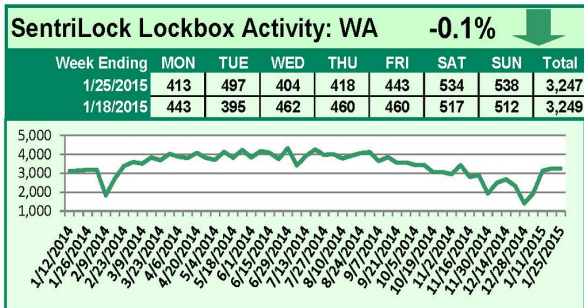

SentriLock Lockbox Activity January 19-25, 2015

This Week's Lockbox Activity

For the week of January 19-25, 2015, these charts show the number of times RMLS™ subscribers opened SentriLock lockboxes in Oregon and Washington. Activity in Oregon increased this week, and activity in Washington fell slightly.

For a larger version of each chart, visit the RMLS™ photostream on Flickr.

SentriLock Lockbox Activity

January 12-18, 2015

This Week's Lockbox Activity

For the week of January 12-18, 2015, these charts show the number of times RMLS™ subscribers opened SentriLock lockboxes in Oregon and Washington. Washington and Oregon both saw an increase in activity this week.

For a larger version of each chart, visit the RMLS™ photostream on Flickr.

SentriLock Lockbox Activity January 5-11, 2015

This Week's Lockbox Activity

For the week of January 5-11, 2015, these charts show the number of times RMLS™ subscribers opened SentriLock lockboxes in Oregon and Washington. Activity increased in both Oregon and Washington this week.

For a larger version of each chart, visit the RMLS™ photostream on Flickr.

SentriLock Lockbox Activity December 29, 2014-January 4, 2015

This Week's Lockbox Activity

For the week of December 29, 2014-January 4, 2015, these charts show the number of times RMLS™ subscribers opened SentriLock lockboxes in Oregon and Washington. Activity rebounded in both states this week.