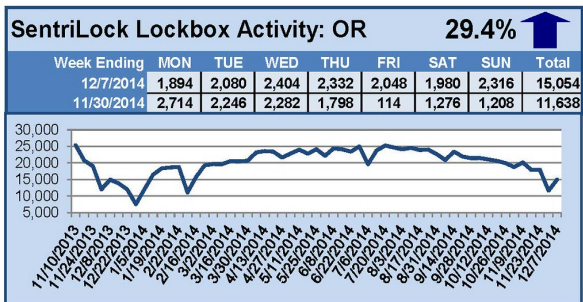

For a larger version of each chart, visit the RMLS™ photostream on Flickr.

SentriLock Lockbox Activity December 22-28, 2014

NOTE: Charts updated January 5, 2015 at 10:22am.

This Week's Lockbox Activity

For the week of December 22-28, 2014, these charts show the number of times RMLS™ subscribers opened SentriLock lockboxes in Oregon and Washington. Activity decreased in both states this week.

For a larger version of each chart, visit the RMLS™ photostream on Flickr.

SentriLock Lockbox Activity December 15-21, 2014

This Week's Lockbox Activity

For the week of December 15-21, 2014, these charts show the number of times RMLS™ subscribers opened SentriLock lockboxes in Oregon and Washington. Activity decreased in both states this week.

For a larger version of each chart, visit the RMLS™ photostream on Flickr.

SentriLock Lockbox Activity December 8-14, 2014

This Week's Lockbox Activity

For the week of December 8-14, 2014, these charts show the number of times RMLS™ subscribers opened SentriLock lockboxes in Oregon and Washington. Washington saw an increase in activity this week, while activity in Oregon decreased.

For a larger version of each chart, visit the RMLS™ photostream on Flickr.

SentriLock Lockbox Activity December 1-7, 2014

This Week's Lockbox Activity

For the week of December 1-7, 2014, these charts show the number of times RMLS™ subscribers opened SentriLock lockboxes in Oregon and Washington. Showing activity rebounded in both states this week.