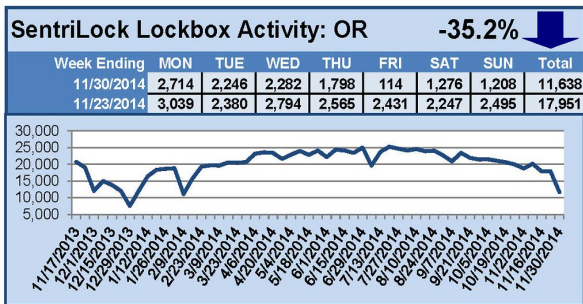

For a larger version of each chart, visit the RMLS™ photostream on Flickr.

SentriLock Lockbox Activity December 15-21, 2014

This Week's Lockbox Activity

For the week of December 15-21, 2014, these charts show the number of times RMLS™ subscribers opened SentriLock lockboxes in Oregon and Washington. Activity decreased in both states this week.

For a larger version of each chart, visit the RMLS™ photostream on Flickr.

SentriLock Lockbox Activity December 8-14, 2014

This Week's Lockbox Activity

For the week of December 8-14, 2014, these charts show the number of times RMLS™ subscribers opened SentriLock lockboxes in Oregon and Washington. Washington saw an increase in activity this week, while activity in Oregon decreased.

For a larger version of each chart, visit the RMLS™ photostream on Flickr.

SentriLock Lockbox Activity December 1-7, 2014

This Week's Lockbox Activity

For the week of December 1-7, 2014, these charts show the number of times RMLS™ subscribers opened SentriLock lockboxes in Oregon and Washington. Showing activity rebounded in both states this week.

For a larger version of each chart, visit the RMLS™ photostream on Flickr.

SentriLock Lockbox Activity November 24-30, 2014

This Week's Lockbox Activity

For the week of November 24-30, 2014, these charts show the number of times RMLS™ subscribers opened SentriLock lockboxes in Oregon and Washington. The Thanksgiving weekend saw a sharp decrease in showing activity in both states.