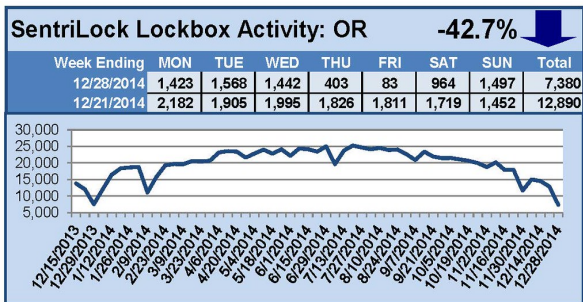

For a larger version of each chart, visit the RMLS™ photostream on Flickr.

SentriLock Lockbox Activity

January 12-18, 2015

This Week's Lockbox Activity

For the week of January 12-18, 2015, these charts show the number of times RMLS™ subscribers opened SentriLock lockboxes in Oregon and Washington. Washington and Oregon both saw an increase in activity this week.

For a larger version of each chart, visit the RMLS™ photostream on Flickr.

SentriLock Lockbox Activity January 5-11, 2015

This Week's Lockbox Activity

For the week of January 5-11, 2015, these charts show the number of times RMLS™ subscribers opened SentriLock lockboxes in Oregon and Washington. Activity increased in both Oregon and Washington this week.

For a larger version of each chart, visit the RMLS™ photostream on Flickr.

SentriLock Lockbox Activity December 29, 2014-January 4, 2015

This Week's Lockbox Activity

For the week of December 29, 2014-January 4, 2015, these charts show the number of times RMLS™ subscribers opened SentriLock lockboxes in Oregon and Washington. Activity rebounded in both states this week.

For a larger version of each chart, visit the RMLS™ photostream on Flickr.

SentriLock Lockbox Activity December 22-28, 2014

NOTE: Charts updated January 5, 2015 at 10:22am.

This Week's Lockbox Activity

For the week of December 22-28, 2014, these charts show the number of times RMLS™ subscribers opened SentriLock lockboxes in Oregon and Washington. Activity decreased in both states this week.