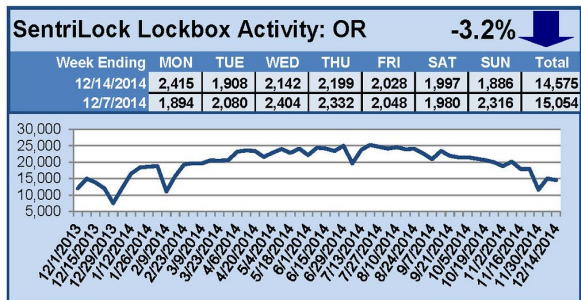

For a larger version of each chart, visit the RMLS™ photostream on Flickr.

SentriLock Lockbox Activity December 29, 2014-January 4, 2015

This Week's Lockbox Activity

For the week of December 29, 2014-January 4, 2015, these charts show the number of times RMLS™ subscribers opened SentriLock lockboxes in Oregon and Washington. Activity rebounded in both states this week.

For a larger version of each chart, visit the RMLS™ photostream on Flickr.

SentriLock Lockbox Activity December 22-28, 2014

NOTE: Charts updated January 5, 2015 at 10:22am.

This Week's Lockbox Activity

For the week of December 22-28, 2014, these charts show the number of times RMLS™ subscribers opened SentriLock lockboxes in Oregon and Washington. Activity decreased in both states this week.

For a larger version of each chart, visit the RMLS™ photostream on Flickr.

SentriLock Lockbox Activity December 15-21, 2014

This Week's Lockbox Activity

For the week of December 15-21, 2014, these charts show the number of times RMLS™ subscribers opened SentriLock lockboxes in Oregon and Washington. Activity decreased in both states this week.

For a larger version of each chart, visit the RMLS™ photostream on Flickr.

SentriLock Lockbox Activity December 8-14, 2014

This Week's Lockbox Activity

For the week of December 8-14, 2014, these charts show the number of times RMLS™ subscribers opened SentriLock lockboxes in Oregon and Washington. Washington saw an increase in activity this week, while activity in Oregon decreased.