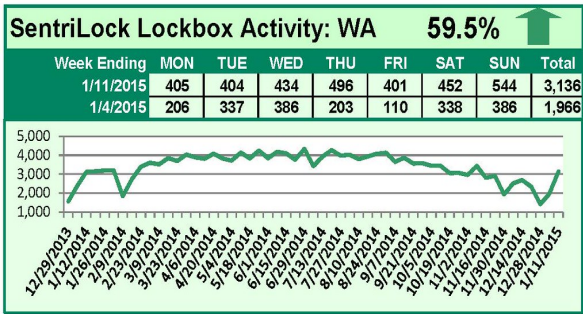

SentriLock Lockbox Activity January 19-25, 2015

This Week's Lockbox Activity

For the week of January 19-25, 2015, these charts show the number of times RMLS™ subscribers opened SentriLock lockboxes in Oregon and Washington. Activity in Oregon increased this week, and activity in Washington fell slightly.

For a larger version of each chart, visit the RMLS™ photostream on Flickr.

SentriLock Lockbox Activity

January 12-18, 2015

This Week's Lockbox Activity

For the week of January 12-18, 2015, these charts show the number of times RMLS™ subscribers opened SentriLock lockboxes in Oregon and Washington. Washington and Oregon both saw an increase in activity this week.

For a larger version of each chart, visit the RMLS™ photostream on Flickr.

SentriLock Lockbox Activity January 5-11, 2015

This Week's Lockbox Activity

For the week of January 5-11, 2015, these charts show the number of times RMLS™ subscribers opened SentriLock lockboxes in Oregon and Washington. Activity increased in both Oregon and Washington this week.

For a larger version of each chart, visit the RMLS™ photostream on Flickr.

SentriLock Lockbox Activity December 29, 2014-January 4, 2015

This Week's Lockbox Activity

For the week of December 29, 2014-January 4, 2015, these charts show the number of times RMLS™ subscribers opened SentriLock lockboxes in Oregon and Washington. Activity rebounded in both states this week.