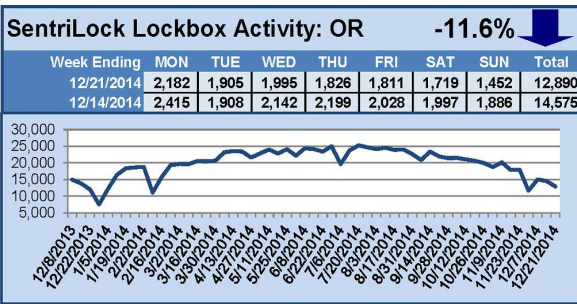

For a larger version of each chart, visit the RMLS™ photostream on Flickr.

SentriLock Lockbox Activity January 5-11, 2015

This Week's Lockbox Activity

For the week of January 5-11, 2015, these charts show the number of times RMLS™ subscribers opened SentriLock lockboxes in Oregon and Washington. Activity increased in both Oregon and Washington this week.

For a larger version of each chart, visit the RMLS™ photostream on Flickr.

SentriLock Lockbox Activity December 29, 2014-January 4, 2015

This Week's Lockbox Activity

For the week of December 29, 2014-January 4, 2015, these charts show the number of times RMLS™ subscribers opened SentriLock lockboxes in Oregon and Washington. Activity rebounded in both states this week.

For a larger version of each chart, visit the RMLS™ photostream on Flickr.

SentriLock Lockbox Activity December 22-28, 2014

NOTE: Charts updated January 5, 2015 at 10:22am.

This Week's Lockbox Activity

For the week of December 22-28, 2014, these charts show the number of times RMLS™ subscribers opened SentriLock lockboxes in Oregon and Washington. Activity decreased in both states this week.

For a larger version of each chart, visit the RMLS™ photostream on Flickr.

SentriLock Lockbox Activity December 15-21, 2014

This Week's Lockbox Activity

For the week of December 15-21, 2014, these charts show the number of times RMLS™ subscribers opened SentriLock lockboxes in Oregon and Washington. Activity decreased in both states this week.