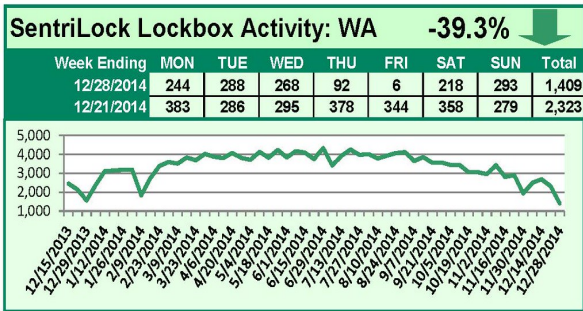

For a larger version of each chart, visit the RMLS™ photostream on Flickr.

SentriLock Lockbox Activity

January 12-18, 2015

This Week's Lockbox Activity

For the week of January 12-18, 2015, these charts show the number of times RMLS™ subscribers opened SentriLock lockboxes in Oregon and Washington. Washington and Oregon both saw an increase in activity this week.

For a larger version of each chart, visit the RMLS™ photostream on Flickr.

SentriLock Lockbox Activity January 5-11, 2015

This Week's Lockbox Activity

For the week of January 5-11, 2015, these charts show the number of times RMLS™ subscribers opened SentriLock lockboxes in Oregon and Washington. Activity increased in both Oregon and Washington this week.

For a larger version of each chart, visit the RMLS™ photostream on Flickr.

SentriLock Lockbox Activity December 29, 2014-January 4, 2015

This Week's Lockbox Activity

For the week of December 29, 2014-January 4, 2015, these charts show the number of times RMLS™ subscribers opened SentriLock lockboxes in Oregon and Washington. Activity rebounded in both states this week.

For a larger version of each chart, visit the RMLS™ photostream on Flickr.

SentriLock Lockbox Activity December 22-28, 2014

NOTE: Charts updated January 5, 2015 at 10:22am.

This Week's Lockbox Activity

For the week of December 22-28, 2014, these charts show the number of times RMLS™ subscribers opened SentriLock lockboxes in Oregon and Washington. Activity decreased in both states this week.