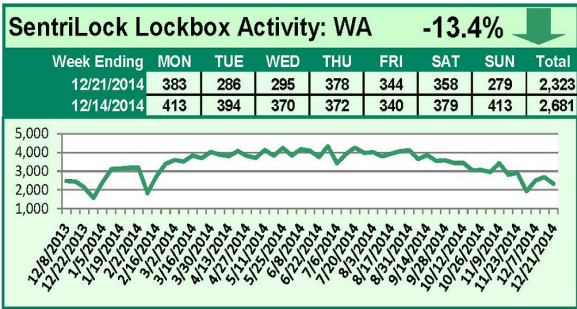

For a larger version of each chart, visit the RMLS™ photostream on Flickr.

SentriLock Lockbox Activity January 5-11, 2015

This Week's Lockbox Activity

For the week of January 5-11, 2015, these charts show the number of times RMLS™ subscribers opened SentriLock lockboxes in Oregon and Washington. Activity increased in both Oregon and Washington this week.

For a larger version of each chart, visit the RMLS™ photostream on Flickr.

SentriLock Lockbox Activity December 29, 2014-January 4, 2015

This Week's Lockbox Activity

For the week of December 29, 2014-January 4, 2015, these charts show the number of times RMLS™ subscribers opened SentriLock lockboxes in Oregon and Washington. Activity rebounded in both states this week.

For a larger version of each chart, visit the RMLS™ photostream on Flickr.

SentriLock Lockbox Activity December 22-28, 2014

NOTE: Charts updated January 5, 2015 at 10:22am.

This Week's Lockbox Activity

For the week of December 22-28, 2014, these charts show the number of times RMLS™ subscribers opened SentriLock lockboxes in Oregon and Washington. Activity decreased in both states this week.

For a larger version of each chart, visit the RMLS™ photostream on Flickr.

SentriLock Lockbox Activity December 15-21, 2014

This Week's Lockbox Activity

For the week of December 15-21, 2014, these charts show the number of times RMLS™ subscribers opened SentriLock lockboxes in Oregon and Washington. Activity decreased in both states this week.