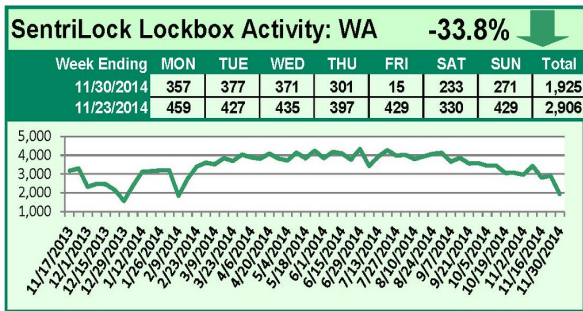

For a larger version of each chart, visit the RMLS™ photostream on Flickr.

SentriLock Lockbox Activity December 15-21, 2014

This Week's Lockbox Activity

For the week of December 15-21, 2014, these charts show the number of times RMLS™ subscribers opened SentriLock lockboxes in Oregon and Washington. Activity decreased in both states this week.

For a larger version of each chart, visit the RMLS™ photostream on Flickr.

SentriLock Lockbox Activity December 8-14, 2014

This Week's Lockbox Activity

For the week of December 8-14, 2014, these charts show the number of times RMLS™ subscribers opened SentriLock lockboxes in Oregon and Washington. Washington saw an increase in activity this week, while activity in Oregon decreased.

For a larger version of each chart, visit the RMLS™ photostream on Flickr.

SentriLock Lockbox Activity December 1-7, 2014

This Week's Lockbox Activity

For the week of December 1-7, 2014, these charts show the number of times RMLS™ subscribers opened SentriLock lockboxes in Oregon and Washington. Showing activity rebounded in both states this week.

For a larger version of each chart, visit the RMLS™ photostream on Flickr.

SentriLock Lockbox Activity November 24-30, 2014

This Week's Lockbox Activity

For the week of November 24-30, 2014, these charts show the number of times RMLS™ subscribers opened SentriLock lockboxes in Oregon and Washington. The Thanksgiving weekend saw a sharp decrease in showing activity in both states.