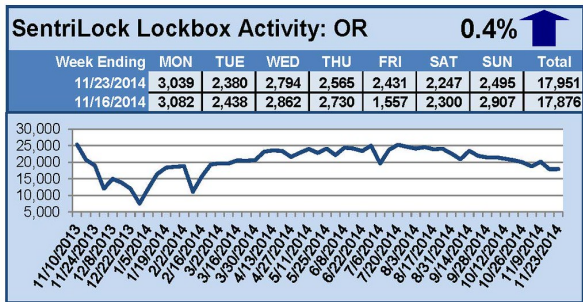

For a larger version of each chart, visit the RMLS™ photostream on Flickr.

SentriLock Lockbox Activity December 8-14, 2014

This Week's Lockbox Activity

For the week of December 8-14, 2014, these charts show the number of times RMLS™ subscribers opened SentriLock lockboxes in Oregon and Washington. Washington saw an increase in activity this week, while activity in Oregon decreased.

For a larger version of each chart, visit the RMLS™ photostream on Flickr.

SentriLock Lockbox Activity December 1-7, 2014

This Week's Lockbox Activity

For the week of December 1-7, 2014, these charts show the number of times RMLS™ subscribers opened SentriLock lockboxes in Oregon and Washington. Showing activity rebounded in both states this week.

For a larger version of each chart, visit the RMLS™ photostream on Flickr.

SentriLock Lockbox Activity November 24-30, 2014

This Week's Lockbox Activity

For the week of November 24-30, 2014, these charts show the number of times RMLS™ subscribers opened SentriLock lockboxes in Oregon and Washington. The Thanksgiving weekend saw a sharp decrease in showing activity in both states.

For a larger version of each chart, visit the RMLS™ photostream on Flickr.

SentriLock Lockbox Activity November 17-23, 2014

This Week's Lockbox Activity

For the week of November 17-23, 2014, these charts show the number of times RMLS™ subscribers opened SentriLock lockboxes in Oregon and Washington. Both Oregon and Washington saw an increase in activity this week.