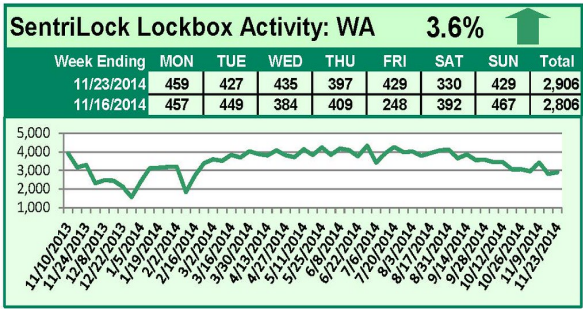

For a larger version of each chart, visit the RMLS™ photostream on Flickr.

SentriLock Lockbox Activity December 8-14, 2014

This Week's Lockbox Activity

For the week of December 8-14, 2014, these charts show the number of times RMLS™ subscribers opened SentriLock lockboxes in Oregon and Washington. Washington saw an increase in activity this week, while activity in Oregon decreased.

For a larger version of each chart, visit the RMLS™ photostream on Flickr.

SentriLock Lockbox Activity December 1-7, 2014

This Week's Lockbox Activity

For the week of December 1-7, 2014, these charts show the number of times RMLS™ subscribers opened SentriLock lockboxes in Oregon and Washington. Showing activity rebounded in both states this week.

For a larger version of each chart, visit the RMLS™ photostream on Flickr.

SentriLock Lockbox Activity November 24-30, 2014

This Week's Lockbox Activity

For the week of November 24-30, 2014, these charts show the number of times RMLS™ subscribers opened SentriLock lockboxes in Oregon and Washington. The Thanksgiving weekend saw a sharp decrease in showing activity in both states.

For a larger version of each chart, visit the RMLS™ photostream on Flickr.

SentriLock Lockbox Activity November 17-23, 2014

This Week's Lockbox Activity

For the week of November 17-23, 2014, these charts show the number of times RMLS™ subscribers opened SentriLock lockboxes in Oregon and Washington. Both Oregon and Washington saw an increase in activity this week.