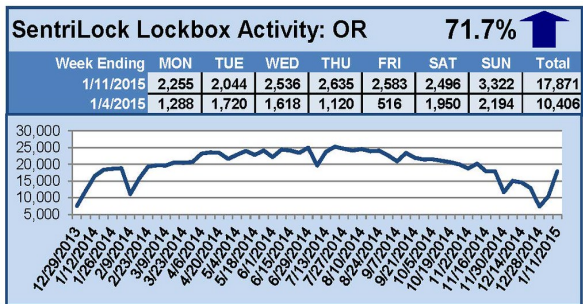

SentriLock Lockbox Activity January 19-25, 2015

This Week's Lockbox Activity

For the week of January 19-25, 2015, these charts show the number of times RMLS™ subscribers opened SentriLock lockboxes in Oregon and Washington. Activity in Oregon increased this week, and activity in Washington fell slightly.

For a larger version of each chart, visit the RMLS™ photostream on Flickr.

SentriLock Lockbox Activity

January 12-18, 2015

This Week's Lockbox Activity

For the week of January 12-18, 2015, these charts show the number of times RMLS™ subscribers opened SentriLock lockboxes in Oregon and Washington. Washington and Oregon both saw an increase in activity this week.

For a larger version of each chart, visit the RMLS™ photostream on Flickr.

SentriLock Lockbox Activity January 5-11, 2015

This Week's Lockbox Activity

For the week of January 5-11, 2015, these charts show the number of times RMLS™ subscribers opened SentriLock lockboxes in Oregon and Washington. Activity increased in both Oregon and Washington this week.

For a larger version of each chart, visit the RMLS™ photostream on Flickr.

SentriLock Lockbox Activity December 29, 2014-January 4, 2015

This Week's Lockbox Activity

For the week of December 29, 2014-January 4, 2015, these charts show the number of times RMLS™ subscribers opened SentriLock lockboxes in Oregon and Washington. Activity rebounded in both states this week.