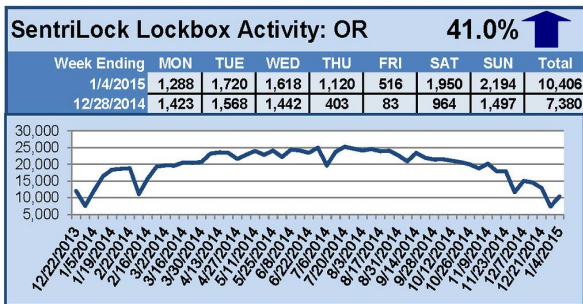

SentriLock Lockbox Activity January 19-25, 2015

This Week's Lockbox Activity

For the week of January 19-25, 2015, these charts show the number of times RMLS™ subscribers opened SentriLock lockboxes in Oregon and Washington. Activity in Oregon increased this week, and activity in Washington fell slightly.

For a larger version of each chart, visit the RMLS™ photostream on Flickr.

SentriLock Lockbox Activity

January 12-18, 2015

This Week's Lockbox Activity

For the week of January 12-18, 2015, these charts show the number of times RMLS™ subscribers opened SentriLock lockboxes in Oregon and Washington. Washington and Oregon both saw an increase in activity this week.

For a larger version of each chart, visit the RMLS™ photostream on Flickr.

SentriLock Lockbox Activity January 5-11, 2015

This Week's Lockbox Activity

For the week of January 5-11, 2015, these charts show the number of times RMLS™ subscribers opened SentriLock lockboxes in Oregon and Washington. Activity increased in both Oregon and Washington this week.

For a larger version of each chart, visit the RMLS™ photostream on Flickr.

SentriLock Lockbox Activity December 29, 2014-January 4, 2015

This Week's Lockbox Activity

For the week of December 29, 2014-January 4, 2015, these charts show the number of times RMLS™ subscribers opened SentriLock lockboxes in Oregon and Washington. Activity rebounded in both states this week.