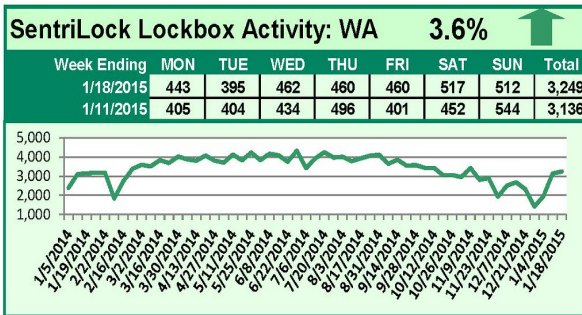

SentriLock Lockbox Activity January 19-25, 2015

This Week's Lockbox Activity

For the week of January 19-25, 2015, these charts show the number of times RMLS™ subscribers opened SentriLock lockboxes in Oregon and Washington. Activity in Oregon increased this week, and activity in Washington fell slightly.

For a larger version of each chart, visit the RMLS™ photostream on Flickr.

SentriLock Lockbox Activity

January 12-18, 2015

This Week's Lockbox Activity

For the week of January 12-18, 2015, these charts show the number of times RMLS™ subscribers opened SentriLock lockboxes in Oregon and Washington. Washington and Oregon both saw an increase in activity this week.

For a larger version of each chart, visit the RMLS™ photostream on Flickr.

SentriLock Lockbox Activity January 5-11, 2015

This Week's Lockbox Activity

For the week of January 5-11, 2015, these charts show the number of times RMLS™ subscribers opened SentriLock lockboxes in Oregon and Washington. Activity increased in both Oregon and Washington this week.

For a larger version of each chart, visit the RMLS™ photostream on Flickr.

SentriLock Lockbox Activity December 29, 2014-January 4, 2015

This Week's Lockbox Activity

For the week of December 29, 2014-January 4, 2015, these charts show the number of times RMLS™ subscribers opened SentriLock lockboxes in Oregon and Washington. Activity rebounded in both states this week.