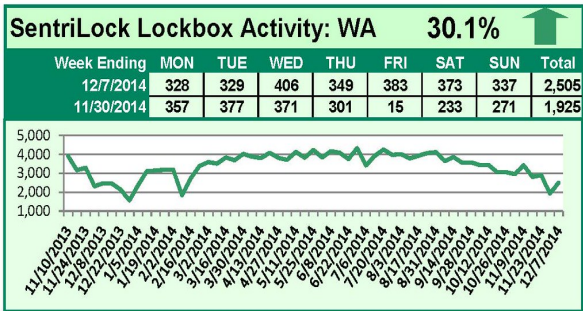

For a larger version of each chart, visit the RMLS™ photostream on Flickr.

SentriLock Lockbox Activity December 22-28, 2014

NOTE: Charts updated January 5, 2015 at 10:22am.

This Week's Lockbox Activity

For the week of December 22-28, 2014, these charts show the number of times RMLS™ subscribers opened SentriLock lockboxes in Oregon and Washington. Activity decreased in both states this week.

For a larger version of each chart, visit the RMLS™ photostream on Flickr.

SentriLock Lockbox Activity December 15-21, 2014

This Week's Lockbox Activity

For the week of December 15-21, 2014, these charts show the number of times RMLS™ subscribers opened SentriLock lockboxes in Oregon and Washington. Activity decreased in both states this week.

For a larger version of each chart, visit the RMLS™ photostream on Flickr.

SentriLock Lockbox Activity December 8-14, 2014

This Week's Lockbox Activity

For the week of December 8-14, 2014, these charts show the number of times RMLS™ subscribers opened SentriLock lockboxes in Oregon and Washington. Washington saw an increase in activity this week, while activity in Oregon decreased.

For a larger version of each chart, visit the RMLS™ photostream on Flickr.

SentriLock Lockbox Activity December 1-7, 2014

This Week's Lockbox Activity

For the week of December 1-7, 2014, these charts show the number of times RMLS™ subscribers opened SentriLock lockboxes in Oregon and Washington. Showing activity rebounded in both states this week.