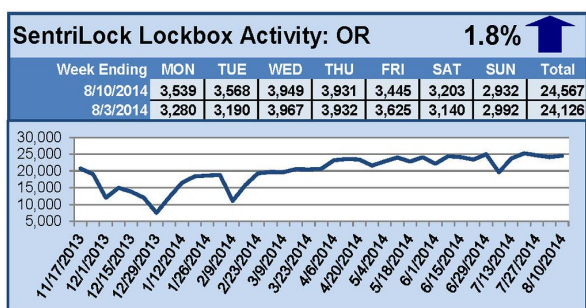

SentriLock Lockbox Activity August 4-August 10, 2014

This Week's Lockbox Activity

For the week of August 4-10, 2014, these charts show the number of times RMLS™ subscribers opened SentriLock lockboxes in Oregon and Washington. Showing activity fell in Washington and rose slightly in Oregon this week.

For a larger version of each chart, visit the RMLS™ photostream on Flickr.

Please note: due to the RMLS™ transition to SentriLock, historical data is only currently available through the RMLS™ Flickr page, under the tag "Supra lockbox activity." SentriLock data will continue accumulating until each chart represents a year of data.