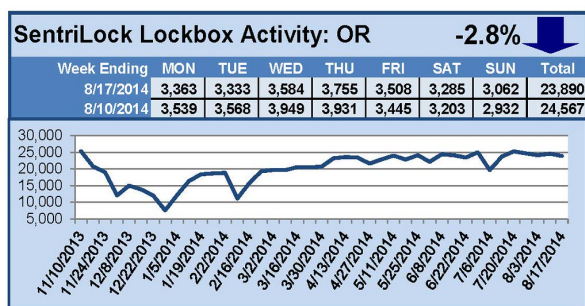

For a larger version of each chart, visit the RMLS™ photostream on Flickr.

Please note: due to the RMLS™ transition to SentriLock, historical data is only currently available through the RMLS™ Flickr page, under the tag "Supra lockbox activity." SentriLock data will continue accumulating until each chart represents a year of data.

SentriLock Lockbox Activity August 18-24, 2014

This Week's Lockbox Activity

For the week of August 18-24, 2014, these charts show the number of times RMLS™ subscribers opened SentriLock lockboxes in Oregon and Washington. Activity in Oregon and Washington increased this week.

SentriLock Lockbox Activity August 11-17, 2014

This Week's Lockbox Activity

For the week of August 11-17, 2014, these charts show the number of times RMLS™ subscribers opened SentriLock lockboxes in Oregon and Washington. Activity in Washington increased this week, while activity in Oregon decreased.