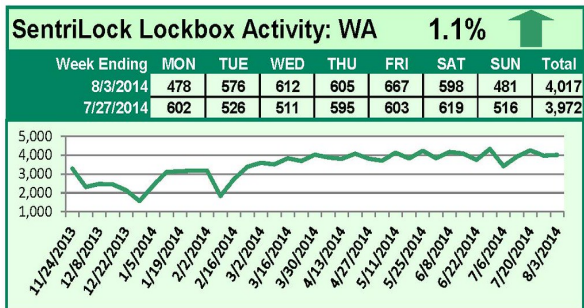

For a larger version of each chart, visit the RMLS™ photostream on Flickr.

Please note: due to the RMLS™ transition to SentriLock, historical data is only currently available through the RMLS™ Flickr page, under the tag "Supra lockbox activity." SentriLock data will continue accumulating until each chart represents a year of data.

SentriLock Lockbox Activity August 4-August 10, 2014

This Week's Lockbox Activity

For the week of August 4-10, 2014, these charts show the number of times RMLS™ subscribers opened SentriLock lockboxes in Oregon and Washington. Showing activity fell in Washington and rose slightly in Oregon this week.

SentriLock Lockbox Activity July 28-August 3, 2014

This Week's Lockbox Activity

For the week of July 28-August 3, 2014, these charts show the number of times RMLS™ subscribers opened SentriLock lockboxes in Oregon and Washington. Showing activity rose in Washington and fell in Oregon this week.