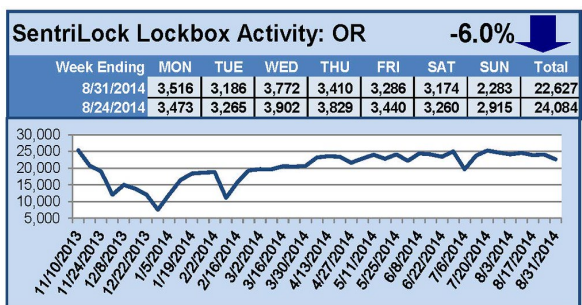

SentriLock Lockbox Activity September 1-7, 2014

This Week's Lockbox Activity

For the week of September 1-7, 2014, these charts show the number of times RMLS™ subscribers opened SentriLock lockboxes in Oregon and Washington. Oregon and Washington both saw activity decrease this week.

For a larger version of each chart, visit the RMLS™ photostream on Flickr.

SentriLock Lockbox Activity

August 25-31, 2014

This Week's Lockbox Activity

For the week of August 25-31, 2014, these charts show the number of times RMLS™ subscribers opened SentriLock lockboxes in Oregon and Washington. Showing activity increased in Washington, but decreased in Oregon this week.

For a larger version of each chart, visit the RMLS™ photostream on Flickr.

Please note: due to the RMLS™ transition to SentriLock, historical data is only currently available through the RMLS™ Flickr page, under the tag "Supra lockbox activity." SentriLock data will continue accumulating until each chart represents a year of data.

SentriLock Lockbox Activity August 18-24, 2014

This Week's Lockbox Activity

For the week of August 18-24, 2014, these charts show the number of times RMLS™ subscribers opened SentriLock lockboxes in Oregon and Washington. Activity in Oregon and Washington increased this week.