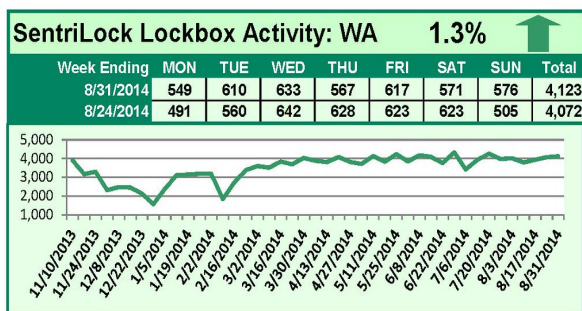

SentriLock Lockbox Activity September 1-7, 2014

This Week's Lockbox Activity

For the week of September 1-7, 2014, these charts show the number of times RMLS™ subscribers opened SentriLock lockboxes in Oregon and Washington. Oregon and Washington both saw activity decrease this week.

For a larger version of each chart, visit the RMLS™ photostream on Flickr.

SentriLock Lockbox Activity

August 25-31, 2014

This Week's Lockbox Activity

For the week of August 25-31, 2014, these charts show the number of times RMLS™ subscribers opened SentriLock lockboxes in Oregon and Washington. Showing activity increased in Washington, but decreased in Oregon this week.

For a larger version of each chart, visit the RMLS™ photostream on Flickr.

Please note: due to the RMLS™ transition to SentriLock, historical data is only currently available through the RMLS™ Flickr page, under the tag "Supra lockbox activity." SentriLock data will continue accumulating until each chart represents a year of data.

SentriLock Lockbox Activity August 18-24, 2014

This Week's Lockbox Activity

For the week of August 18-24, 2014, these charts show the number of times RMLS™ subscribers opened SentriLock lockboxes in Oregon and Washington. Activity in Oregon and Washington increased this week.