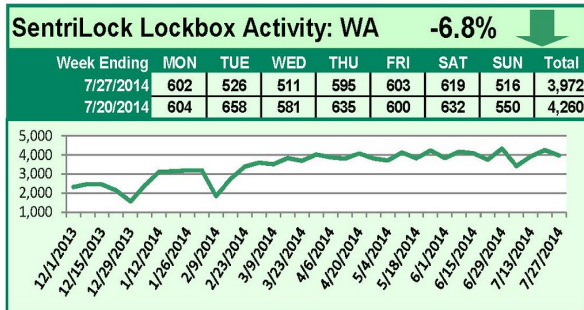

SentriLock Lockbox Activity July 21-27, 2014

This Week's Lockbox Activity

For the week of July 21-27, 2014, these charts show the number of times RMLS™ subscribers opened SentriLock lockboxes in Oregon and Washington. Showings fell slightly in Oregon and Washington this week.

For a larger version of each chart, visit the RMLS™ photostream on Flickr.

Please note: due to the RMLS™ transition to SentriLock, historical data is only currently available through the RMLS™ Flickr page, under the tag "Supra lockbox activity." SentriLock data will continue accumulating until each chart represents a year of data.