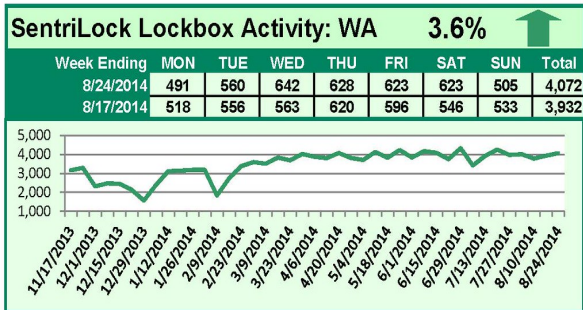

SentriLock Lockbox Activity September 1-7, 2014

This Week's Lockbox Activity

For the week of September 1-7, 2014, these charts show the number of times RMLS™ subscribers opened SentriLock lockboxes in Oregon and Washington. Oregon and Washington both saw activity decrease this week.

For a larger version of each chart, visit the RMLS™ photostream on Flickr.

SentriLock Lockbox Activity

August 25-31, 2014

This Week's Lockbox Activity

For the week of August 25-31, 2014, these charts show the number of times RMLS™ subscribers opened SentriLock lockboxes in Oregon and Washington. Showing activity increased in Washington, but decreased in Oregon this week.

For a larger version of each chart, visit the RMLS™ photostream on Flickr.

Please note: due to the RMLS™ transition to SentriLock, historical data is only currently available through the RMLS™ Flickr page, under the tag "Supra lockbox activity." SentriLock data will continue accumulating until each chart represents a year of data.

SentriLock Lockbox Activity August 18-24, 2014

This Week's Lockbox Activity

For the week of August 18-24, 2014, these charts show the number of times RMLS™ subscribers opened SentriLock lockboxes in Oregon and Washington. Activity in Oregon and Washington increased this week.