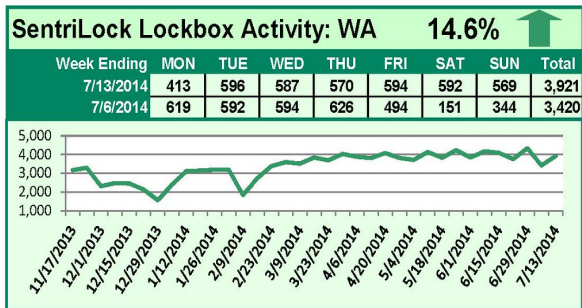

SentriLock Lockbox Activity July 7-13, 2014

This Week's Lockbox Activity

For the week of July 7-13, 2014, these charts show the number of times RMLS™ subscribers opened SentriLock lockboxes in Oregon and Washington. Activity rebounded in both Oregon and Washington this week.

For a larger version of each chart, visit the RMLS™ photostream on Flickr.

Please note: due to the RMLS™ transition to SentriLock, historical data is only currently available through the RMLS™ Flickr page, under the tag "Supra lockbox activity." SentriLock data will continue accumulating until each chart represents a year of data.