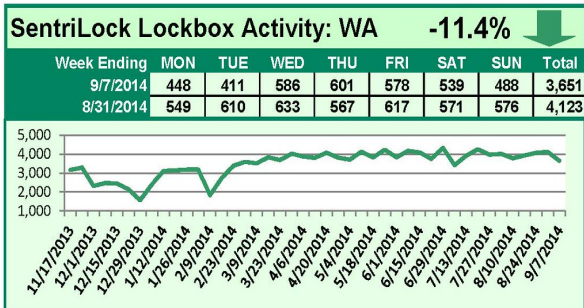

SentriLock Lockbox Activity September 1-7, 2014

This Week's Lockbox Activity

For the week of September 1-7, 2014, these charts show the number of times RMLS™ subscribers opened SentriLock lockboxes in Oregon and Washington. Oregon and Washington both saw activity decrease this week.

For a larger version of each chart, visit the RMLS™ photostream on Flickr.

SentriLock Lockbox Activity

August 25-31, 2014

This Week's Lockbox Activity

For the week of August 25-31, 2014, these charts show the number of times RMLS™ subscribers opened SentriLock lockboxes in Oregon and Washington. Showing activity increased in Washington, but decreased in Oregon this week.

For a larger version of each chart, visit the RMLS™ photostream on Flickr.

Please note: due to the RMLS™ transition to SentriLock, historical data is only currently available through the RMLS™ Flickr page, under the tag "Supra lockbox activity." SentriLock data will continue accumulating until each chart represents a year of data.

SentriLock Lockbox Activity August 18-24, 2014

This Week's Lockbox Activity

For the week of August 18-24, 2014, these charts show the number of times RMLS™ subscribers opened SentriLock lockboxes in Oregon and Washington. Activity in Oregon and Washington increased this week.