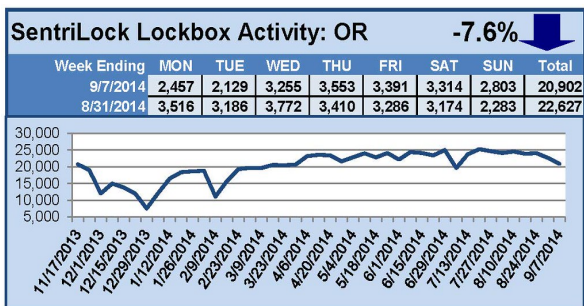

SentriLock Lockbox Activity September 1-7, 2014

This Week's Lockbox Activity

For the week of September 1-7, 2014, these charts show the number of times RMLS™ subscribers opened SentriLock lockboxes in Oregon and Washington. Oregon and Washington both saw activity decrease this week.

For a larger version of each chart, visit the RMLS™ photostream on Flickr.

SentriLock Lockbox Activity

August 25-31, 2014

This Week's Lockbox Activity

For the week of August 25-31, 2014, these charts show the number of times RMLS™ subscribers opened SentriLock lockboxes in Oregon and Washington. Showing activity increased in Washington, but decreased in Oregon this week.

For a larger version of each chart, visit the RMLS™ photostream on Flickr.

Please note: due to the RMLS™ transition to SentriLock, historical data is only currently available through the RMLS™ Flickr page, under the tag "Supra lockbox activity." SentriLock data will continue accumulating until each chart represents a year of data.

SentriLock Lockbox Activity August 18-24, 2014

This Week's Lockbox Activity

For the week of August 18-24, 2014, these charts show the number of times RMLS™ subscribers opened SentriLock lockboxes in Oregon and Washington. Activity in Oregon and Washington increased this week.