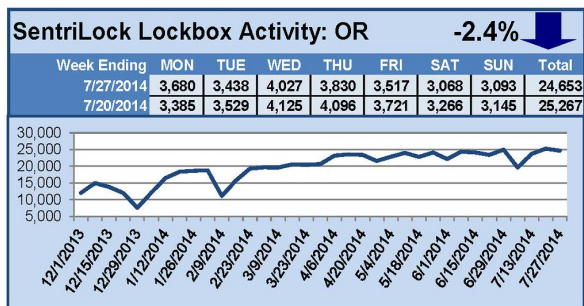

SentriLock Lockbox Activity July 21-27, 2014

This Week's Lockbox Activity

For the week of July 21-27, 2014, these charts show the number of times RMLS™ subscribers opened SentriLock lockboxes in Oregon and Washington. Showings fell slightly in Oregon and Washington this week.

For a larger version of each chart, visit the RMLS™ photostream on Flickr.

Please note: due to the RMLS™ transition to SentriLock, historical data is only currently available through the RMLS™ Flickr page, under the tag "Supra lockbox activity." SentriLock data will continue accumulating until each chart represents a year of data.