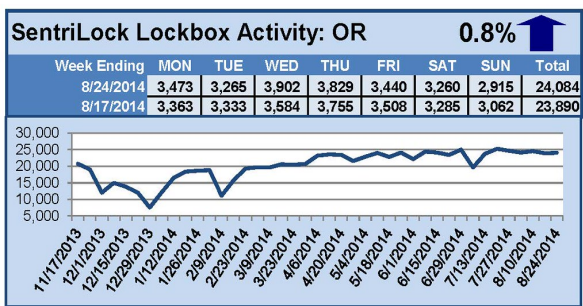

SentriLock Lockbox Activity September 1-7, 2014

This Week's Lockbox Activity

For the week of September 1-7, 2014, these charts show the number of times RMLS™ subscribers opened SentriLock lockboxes in Oregon and Washington. Oregon and Washington both saw activity decrease this week.

For a larger version of each chart, visit the RMLS™ photostream on Flickr.

SentriLock Lockbox Activity

August 25-31, 2014

This Week's Lockbox Activity

For the week of August 25-31, 2014, these charts show the number of times RMLS™ subscribers opened SentriLock lockboxes in Oregon and Washington. Showing activity increased in Washington, but decreased in Oregon this week.

For a larger version of each chart, visit the RMLS™ photostream on Flickr.

Please note: due to the RMLS™ transition to SentriLock, historical data is only currently available through the RMLS™ Flickr page, under the tag "Supra lockbox activity." SentriLock data will continue accumulating until each chart represents a year of data.

SentriLock Lockbox Activity August 18-24, 2014

This Week's Lockbox Activity

For the week of August 18-24, 2014, these charts show the number of times RMLS™ subscribers opened SentriLock lockboxes in Oregon and Washington. Activity in Oregon and Washington increased this week.