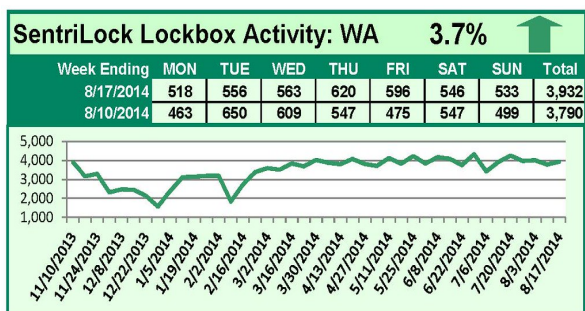

For a larger version of each chart, visit the RMLS™ photostream on Flickr.

Please note: due to the RMLS™ transition to SentriLock, historical data is only currently available through the RMLS™ Flickr page, under the tag "Supra lockbox activity." SentriLock data will continue accumulating until each chart represents a year of data.

SentriLock Lockbox Activity August 18-24, 2014

This Week's Lockbox Activity

For the week of August 18-24, 2014, these charts show the number of times RMLS™ subscribers opened SentriLock lockboxes in Oregon and Washington. Activity in Oregon and Washington increased this week.

SentriLock Lockbox Activity August 11-17, 2014

This Week's Lockbox Activity

For the week of August 11-17, 2014, these charts show the number of times RMLS™ subscribers opened SentriLock lockboxes in Oregon and Washington. Activity in Washington increased this week, while activity in Oregon decreased.