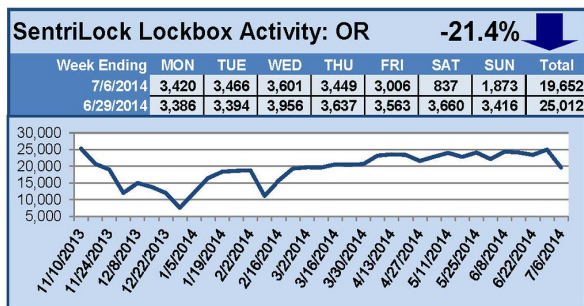

SentriLock Lockbox Activity June 30-July 6, 2014

This Week's Lockbox Activity

For the week of June 30-July 6, 2014, these charts show the number of times RMLS™ subscribers opened SentriLock lockboxes in Oregon and Washington. The number of showings fell sharply in both Oregon and Washington this week.

For a larger version of each chart, visit the RMLS™ photostream on Flickr.

Please note: due to the RMLS™ transition to SentriLock, historical data is only currently available through the RMLS™ Flickr page, under the tag "Supra lockbox activity." SentriLock data will continue accumulating until each chart represents a year of data.