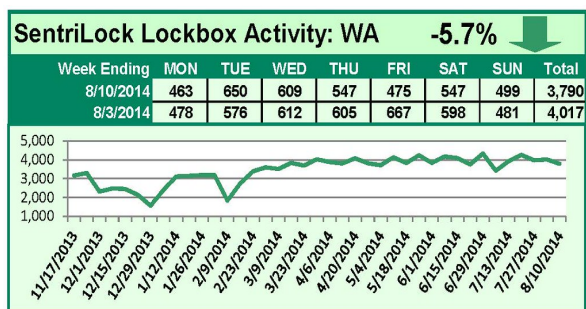

For a larger version of each chart, visit the RMLS™ photostream on Flickr.

Please note: due to the RMLS™ transition to SentriLock, historical data is only currently available through the RMLS™ Flickr page, under the tag "Supra lockbox activity." SentriLock data will continue accumulating until each chart represents a year of data.

SentriLock Lockbox Activity August 11-17, 2014

This Week's Lockbox Activity

For the week of August 11-17, 2014, these charts show the number of times RMLS™ subscribers opened SentriLock lockboxes in Oregon and Washington. Activity in Washington increased this week, while activity in Oregon decreased.

SentriLock Lockbox Activity August 4-August 10, 2014

This Week's Lockbox Activity

For the week of August 4-10, 2014, these charts show the number of times RMLS™ subscribers opened SentriLock lockboxes in Oregon and Washington. Showing activity fell in Washington and rose slightly in Oregon this week.