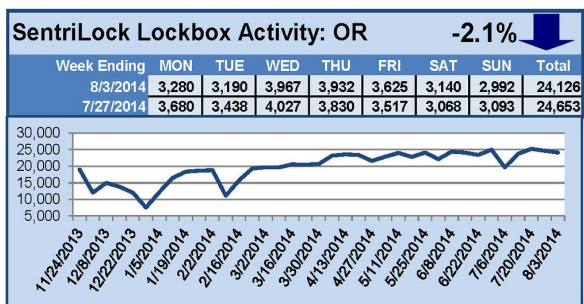

SentriLock Lockbox Activity July 28-August 3, 2014

This Week's Lockbox Activity

For the week of July 28-August 3, 2014, these charts show the number of times RMLS™ subscribers opened SentriLock lockboxes in Oregon and Washington. Showing activity rose in Washington and fell in Oregon this week.

For a larger version of each chart, visit the RMLS™ photostream on Flickr.

Please note: due to the RMLS™ transition to SentriLock, historical data is only currently available through the RMLS™ Flickr page, under the tag "Supra lockbox activity." SentriLock data will continue accumulating until each chart represents a year of data.