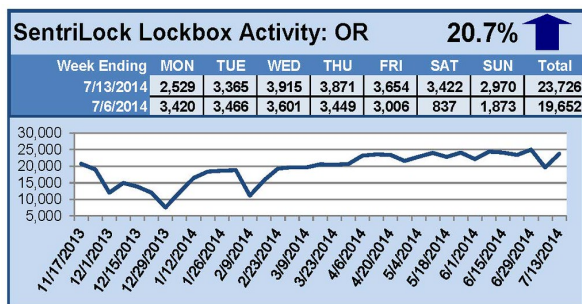

SentriLock Lockbox Activity July 7-13, 2014

This Week's Lockbox Activity

For the week of July 7-13, 2014, these charts show the number of times RMLS™ subscribers opened SentriLock lockboxes in Oregon and Washington. Activity rebounded in both Oregon and Washington this week.

For a larger version of each chart, visit the RMLS™ photostream on Flickr.

Please note: due to the RMLS™ transition to SentriLock, historical data is only currently available through the RMLS™ Flickr page, under the tag "Supra lockbox activity." SentriLock data will continue accumulating until each chart represents a year of data.