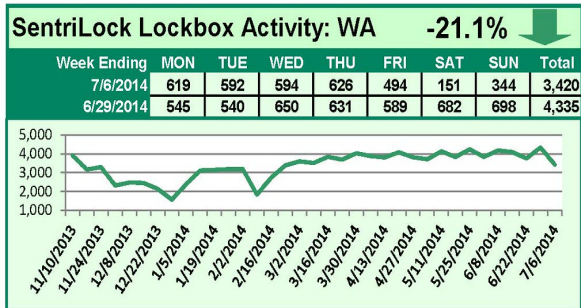

SentriLock Lockbox Activity June 30-July 6, 2014

This Week's Lockbox Activity

For the week of June 30-July 6, 2014, these charts show the number of times RMLS™ subscribers opened SentriLock lockboxes in Oregon and Washington. The number of showings fell sharply in both Oregon and Washington this week.

For a larger version of each chart, visit the RMLS™ photostream on Flickr.

Please note: due to the RMLS™ transition to SentriLock, historical data is only currently available through the RMLS™ Flickr page, under the tag "Supra lockbox activity." SentriLock data will continue accumulating until each chart represents a year of data.