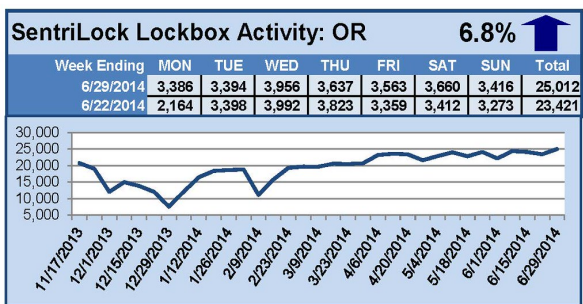

# SentriLock Lockbox Activity June 23-29, 2014

## This Week's Lockbox Activity

For the week of June 23-29, 2014, these charts show the number of times RMLS™ subscribers opened SentriLock lockboxes in Oregon and Washington. Showing activity rose in both Oregon and Washington this week.

For a larger version of each chart, visit the RMLS™ photostream on Flickr.

**Please note: due to the RMLS™ transition to SentriLock, historical data is only currently available through the RMLS™ Flickr page, under the tag "Supra lockbox activity." SentriLock data will continue accumulating until each chart represents a year of data.**