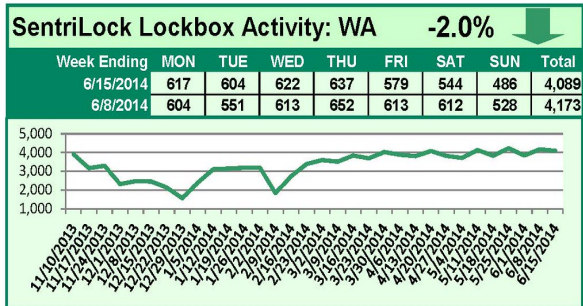

SentriLock Lockbox Activity June 9-15, 2014

This Week's Lockbox Activity

For the week of June 9-15, 2014, these charts show the number of times RMLS™ subscribers opened SentriLock lockboxes in Oregon and Washington. Activity fell in both Oregon and Washington this week.

For a larger version of each chart, visit the RMLS™ photostream on Flickr.

Please note: due to the RMLS™ transition to SentriLock, historical data is only currently available through the RMLS™ Flickr page, under the tag "Supra lockbox activity." SentriLock data will continue accumulating until each chart represents a year of data.