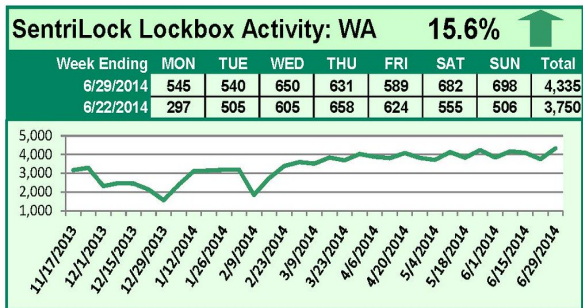

# SentriLock Lockbox Activity June 23-29, 2014

## This Week's Lockbox Activity

For the week of June 23-29, 2014, these charts show the number of times RMLS™ subscribers opened SentriLock lockboxes in Oregon and Washington. Showing activity rose in both Oregon and Washington this week.

For a larger version of each chart, visit the RMLS™ photostream on Flickr.

**Please note: due to the RMLS™ transition to SentriLock, historical data is only currently available through the RMLS™ Flickr page, under the tag "Supra lockbox activity." SentriLock data will continue accumulating until each chart represents a year of data.**