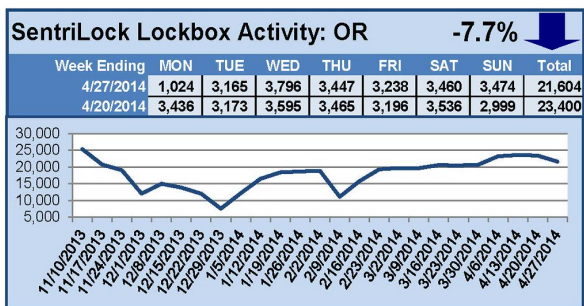

SentriLock Lockbox Activity April 21-27, 2014

This Week's Lockbox Activity

For the week of April 21-27, 2014, these charts show the number of times RMLS™ subscribers opened SentriLock lockboxes in Oregon and Washington. Activity decreased in both states this week.

For a larger version of each chart, visit the RMLS™ photostream on Flickr.

Please note: due to the RMLS™ transition to SentriLock, historical data is only currently available through the RMLS™ Flickr page, under the tag "Supra lockbox activity." SentriLock data will continue accumulating until each chart represents a year of data.