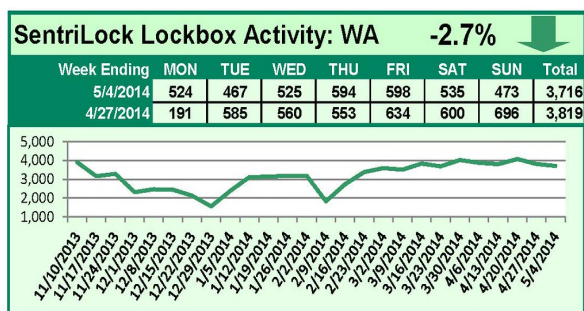

## May 5-11, 2014

### This Week's Lockbox Activity

For the week of May 5-11, 2014, these charts show the number of times RMLS™ subscribers opened SentriLock lockboxes in Oregon and Washington. Activity increased in both states this week.

For a larger version of each chart, visit the RMLS™ photostream on Flickr.

**Please note: due to the RMLS™ transition to SentriLock, historical data is only currently available through the RMLS™ Flickr page, under the tag "Supra lockbox activity." SentriLock data will continue accumulating until each chart represents a year of data.**

# SentriLock Lockbox Activity April 28-May 4, 2014