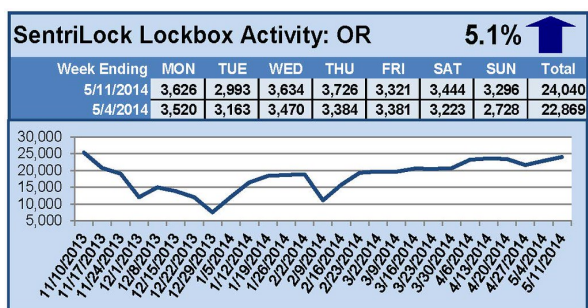

SentriLock Lockbox Activity

May 5-11, 2014

This Week's Lockbox Activity

For the week of May 5-11, 2014, these charts show the number of times RMLS™ subscribers opened SentriLock lockboxes in Oregon and Washington. Activity increased in both states this week.

For a larger version of each chart, visit the RMLS™ photostream on Flickr.

Please note: due to the RMLS™ transition to SentriLock, historical data is only currently available through the RMLS™ Flickr page, under the tag "Supra lockbox activity." SentriLock data will continue accumulating until each chart represents a year of data.