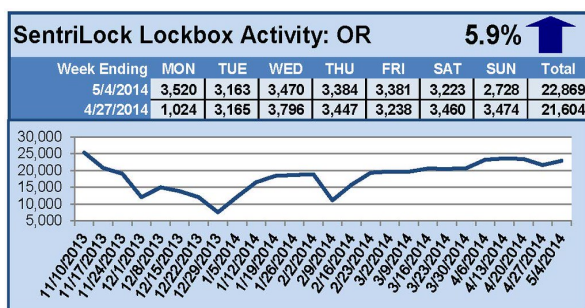

### This Week's Lockbox Activity

For the week of May 5-11, 2014, these charts show the number of times RMLS™ subscribers opened SentriLock lockboxes in Oregon and Washington. Activity increased in both states this week.

For a larger version of each chart, visit the RMLS™ photostream on Flickr.

**Please note: due to the RMLS™ transition to SentriLock, historical data is only currently available through the RMLS™ Flickr page, under the tag "Supra lockbox activity." SentriLock data will continue accumulating until each chart represents a year of data.**

# SentriLock Lockbox Activity April 28-May 4, 2014