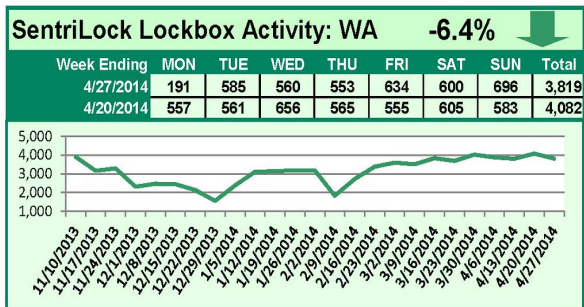

SentriLock Lockbox Activity April 21-27, 2014

This Week's Lockbox Activity

For the week of April 21-27, 2014, these charts show the number of times RMLS™ subscribers opened SentriLock lockboxes in Oregon and Washington. Activity decreased in both states this week.

For a larger version of each chart, visit the RMLS™ photostream on Flickr.

Please note: due to the RMLS™ transition to SentriLock, historical data is only currently available through the RMLS™ Flickr page, under the tag "Supra lockbox activity." SentriLock data will continue accumulating until each chart represents a year of data.