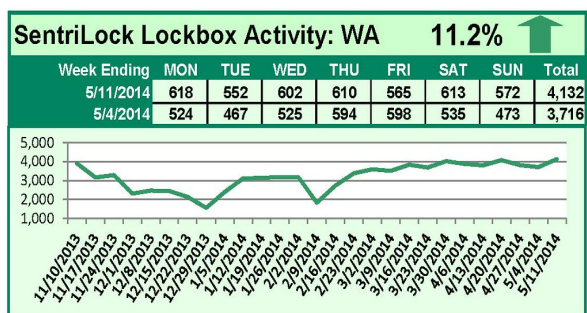

SentriLock Lockbox Activity

May 5-11, 2014

This Week's Lockbox Activity

For the week of May 5-11, 2014, these charts show the number of times RMLS™ subscribers opened SentriLock lockboxes in Oregon and Washington. Activity increased in both states this week.

For a larger version of each chart, visit the RMLS™ photostream on Flickr.

Please note: due to the RMLS™ transition to SentriLock, historical data is only currently available through the RMLS™ Flickr page, under the tag "Supra lockbox activity." SentriLock data will continue accumulating until each chart represents a year of data.