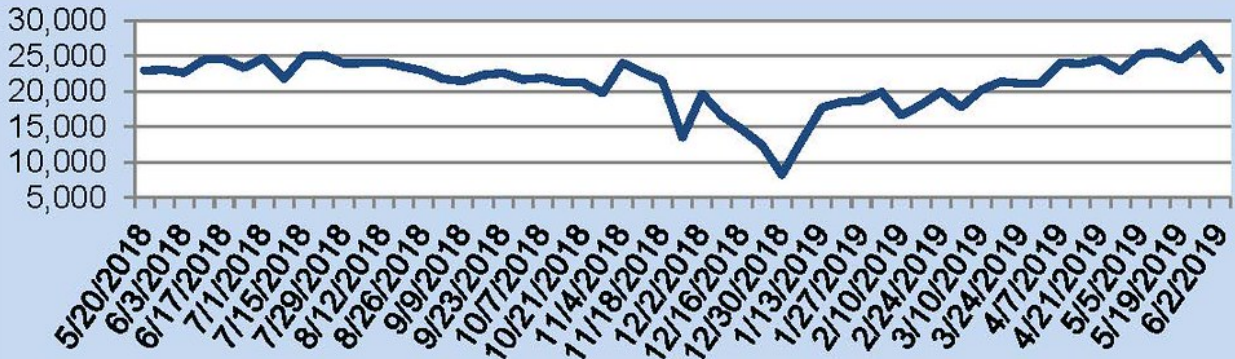

# SentriLock Lockbox Activity June 3-9, 2019

This Week's Lockbox Activity

For the week of June 3-9, 2019, these charts show the number of times RMLS™ subscribers opened SentiLock lockboxes in Oregon and Washington. Activity in both states rose this week.

# SentiLock Lockbox Activity May 27-June 2, 2019

## SentriLock Lockbox Activity: OR

-13.1%

Week Ending	MON	TUE	WED	THU	FRI	SAT	SUN	Total
6/2/2019	2,879	2,226	3,131	3,399	3,720	3,618	4,177	23,150
5/26/2019	4,231	3,217	3,826	3,592	3,921	3,734	4,107	26,628

### This Week's Lockbox Activity

For the week of May 27-June 2, 2019, these charts show the number of times RMLS™ subscribers opened SentriLock lockboxes in Oregon and Washington. Activity in both states decreased this week.