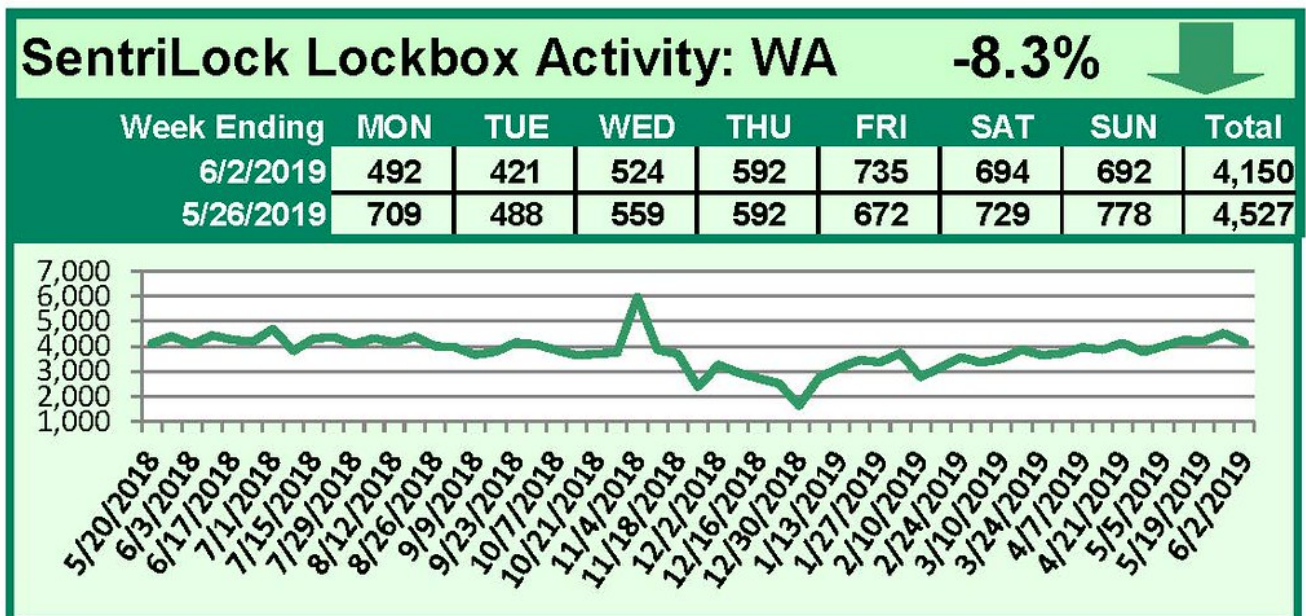

# SentriLock Lockbox Activity June 3-9, 2019

This Week's Lockbox Activity

For the week of June 3-9, 2019, these charts show the number of times RMLS™ subscribers opened SentiLock lockboxes in Oregon and Washington. Activity in both states rose this week.

For a larger version of each chart, visit the RMLS™ photostream on Flickr.

# SentiLock Lockbox Activity May 27-June 2, 2019