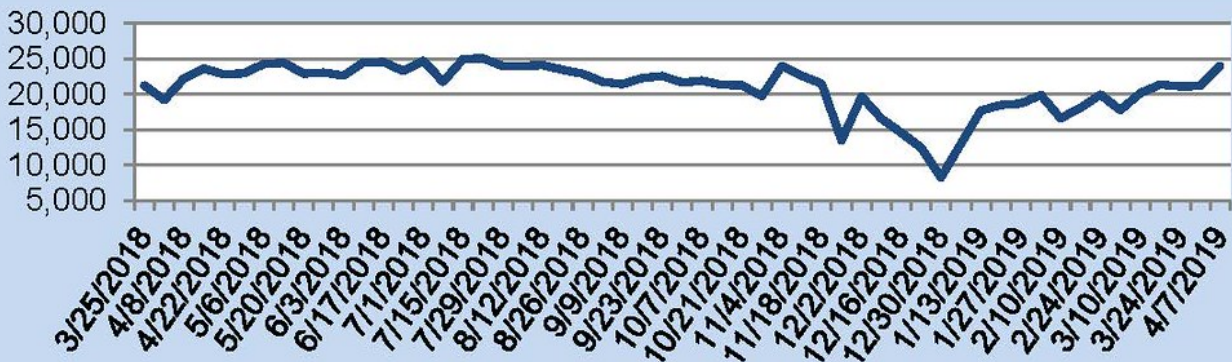

# SentriLock Lockbox Activity April 1-7, 2019

## SentriLock Lockbox Activity: WA

6.4%

Week Ending	MON	TUE	WED	THU	FRI	SAT	SUN	Total
4/7/2019	606	444	481	570	554	604	709	3,968
3/31/2019	574	468	497	402	574	550	663	3,728

## SentriLock Lockbox Activity: OR

13.7%

Week Ending	MON	TUE	WED	THU	FRI	SAT	SUN	Total
4/7/2019	3,286	2,838	3,184	3,371	3,502	3,617	4,287	24,085
3/31/2019	3,418	2,473	3,075	2,682	2,974	3,064	3,501	21,187

### This Week's Lockbox Activity

For the week of April 1-7, 2019, these charts show the number of times RMLS™ subscribers opened SentriLock lockboxes in Oregon and Washington. Increased activity was seen in both states this week.