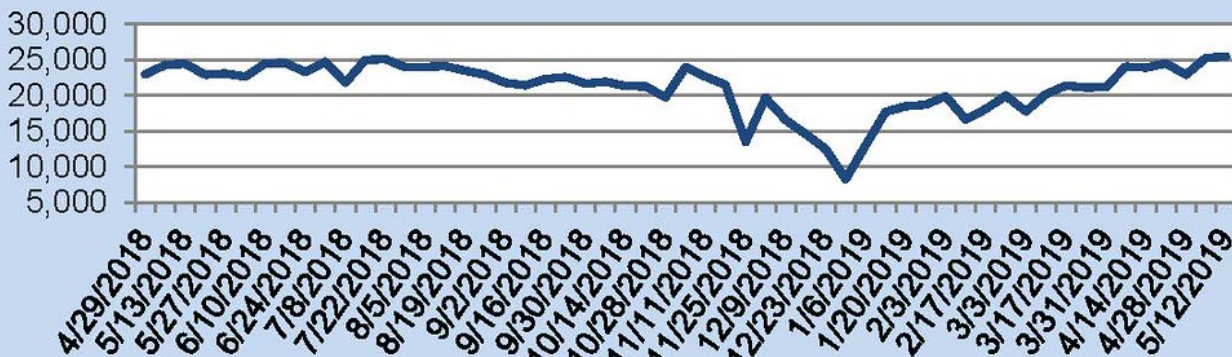

## SentriLock Lockbox Activity: WA

5.9%

Week Ending	MON	TUE	WED	THU	FRI	SAT	SUN	Total
5/12/2019	556	510	579	547	670	683	703	4,248
5/5/2019	577	518	514	576	610	616	602	4,013

## SentriLock Lockbox Activity: OR

0.8%

Week Ending	MON	TUE	WED	THU	FRI	SAT	SUN	Total
5/12/2019	3,796	3,195	3,591	3,221	3,565	3,669	4,448	25,485
5/5/2019	3,890	3,023	3,459	3,479	3,696	3,738	3,997	25,282

### This Week's Lockbox Activity

For the week of May 6-12, 2019, these charts show the number of times RMLS™ subscribers opened SentriLock lockboxes in Oregon and Washington. Activity increased in both states this week.