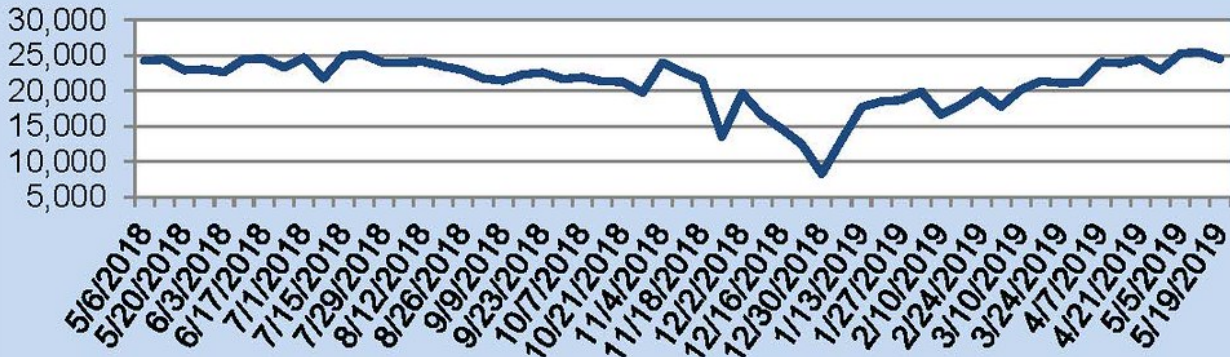

### This Week's Lockbox Activity

For the week of May 20-26, 2019, these charts show the number of times RMLS™ subscribers opened SentriLock lockboxes in Oregon and Washington. Activity increased in both states this week.

For a larger version of each chart, visit the RMLS™ photostream on Flickr.

# SentriLock Lockbox Activity May 13-19, 2019

### This Week's Lockbox Activity

For the week of May 13-29, 2019, these charts show the number of times RMLS™ subscribers opened SentriLock lockboxes in Oregon and Washington. Activity decreased in both states this week.