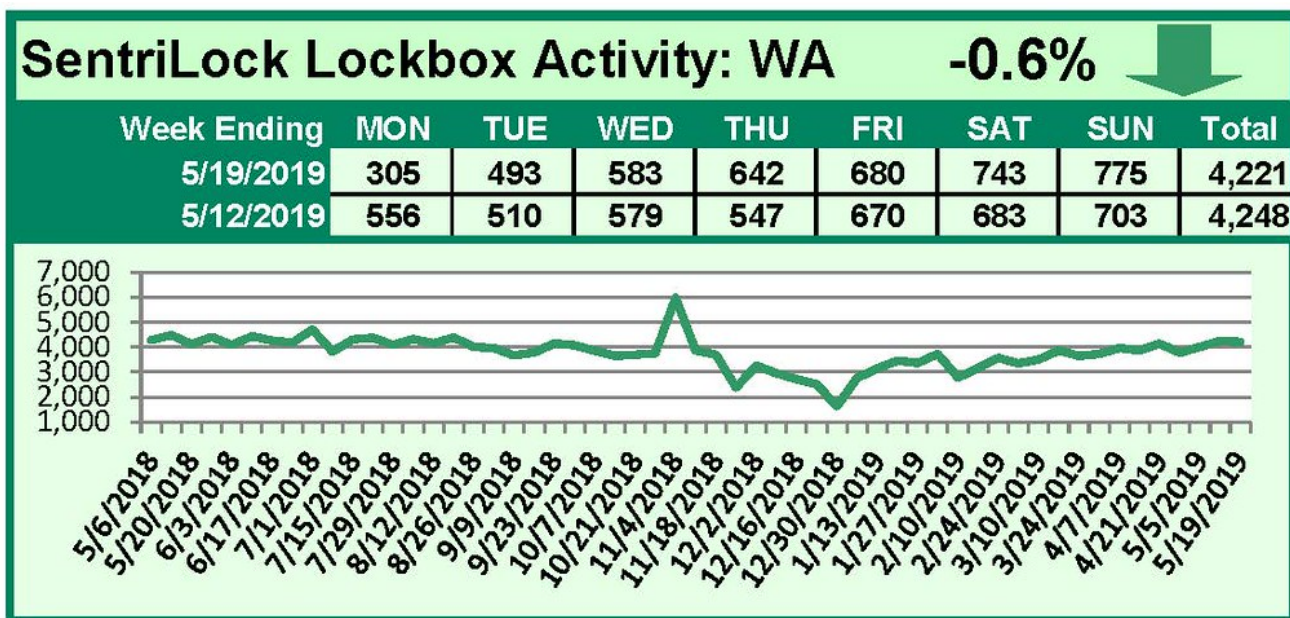

For a larger version of each chart, visit the RMLS™ photostream on Flickr.

SentriLock Lockbox Activity May 13-19, 2019