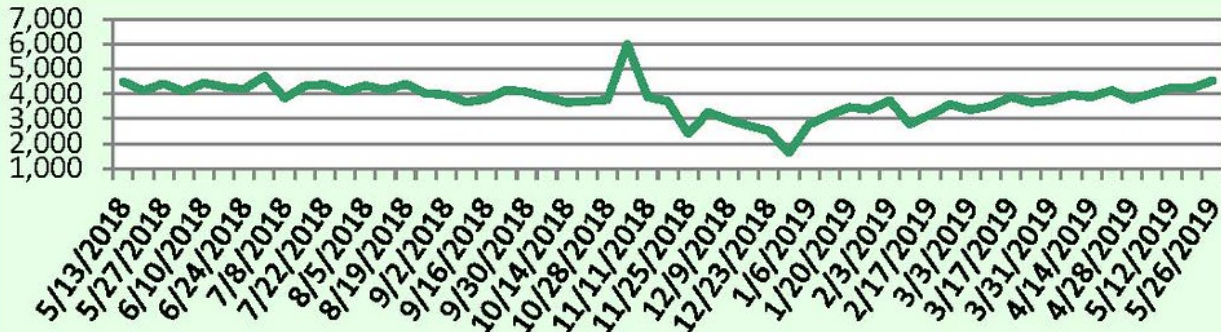

SentriLock Lockbox Activity: WA

7.2%

Week Ending	MON	TUE	WED	THU	FRI	SAT	SUN	Total
5/26/2019	709	488	559	592	672	729	778	4,527
5/19/2019	305	493	583	642	680	743	775	4,221