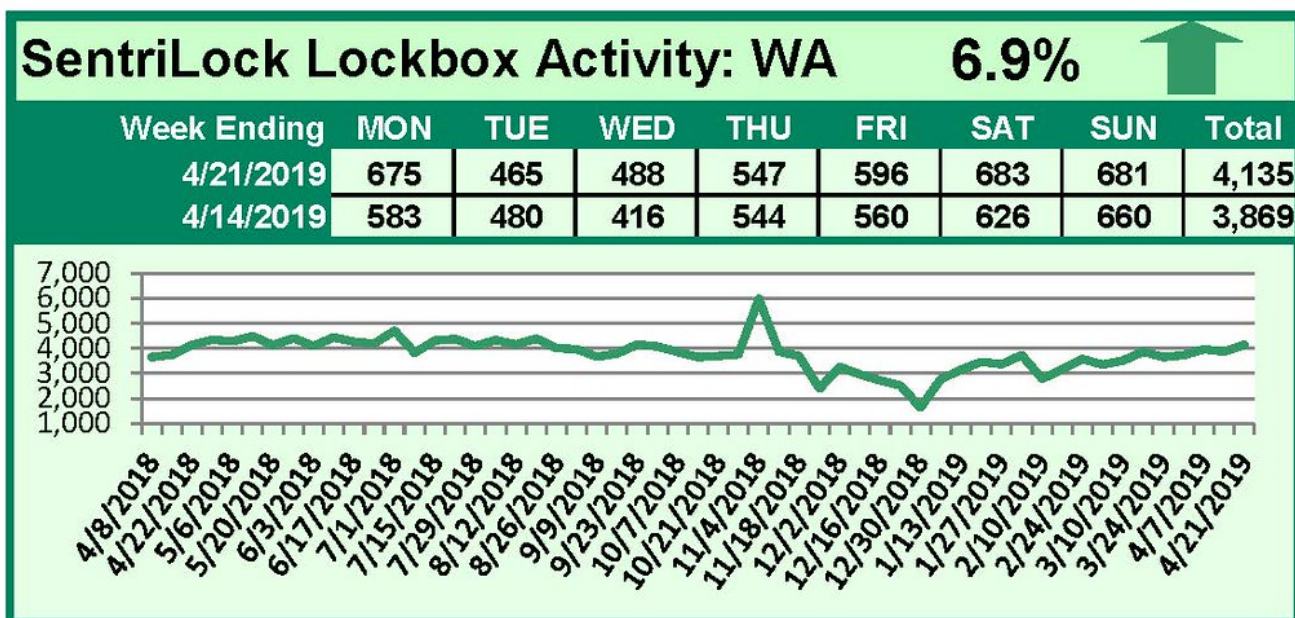

For a larger version of each chart, visit the RMLS™ photostream on Flickr.

SentriLock Lockbox Activity April 15-21, 2019