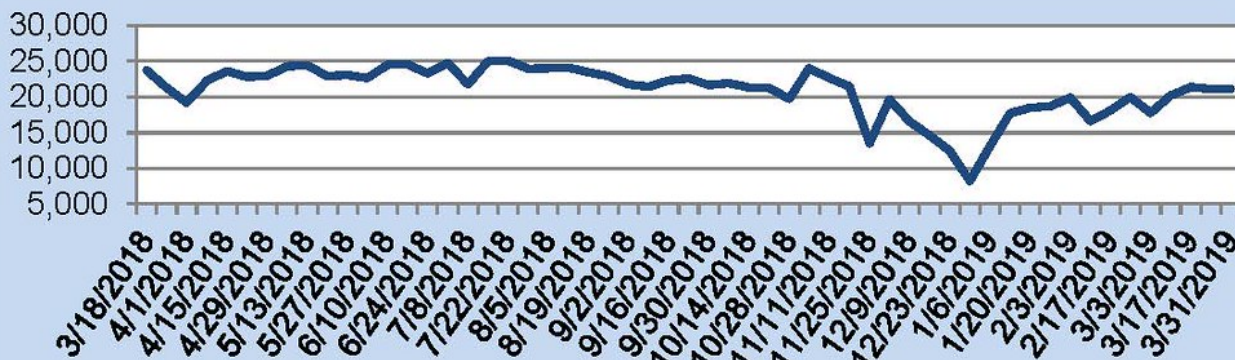

### This Week's Lockbox Activity

For the week of April 1-7, 2019, these charts show the number of times RMLS™ subscribers opened SentriLock lockboxes in Oregon and Washington. Increased activity was seen in both states this week.

For a larger version of each chart, visit the RMLS™ photostream on Flickr.

# SentriLock Lockbox Activity March 25-31, 2019

# SentriLock Lockbox Activity: OR

0.4%

Week Ending	MON	TUE	WED	THU	FRI	SAT	SUN	Total
3/31/2019	3,418	2,473	3,075	2,682	2,974	3,064	3,501	21,187
3/24/2019	3,206	2,506	2,612	2,752	2,828	3,121	4,072	21,097