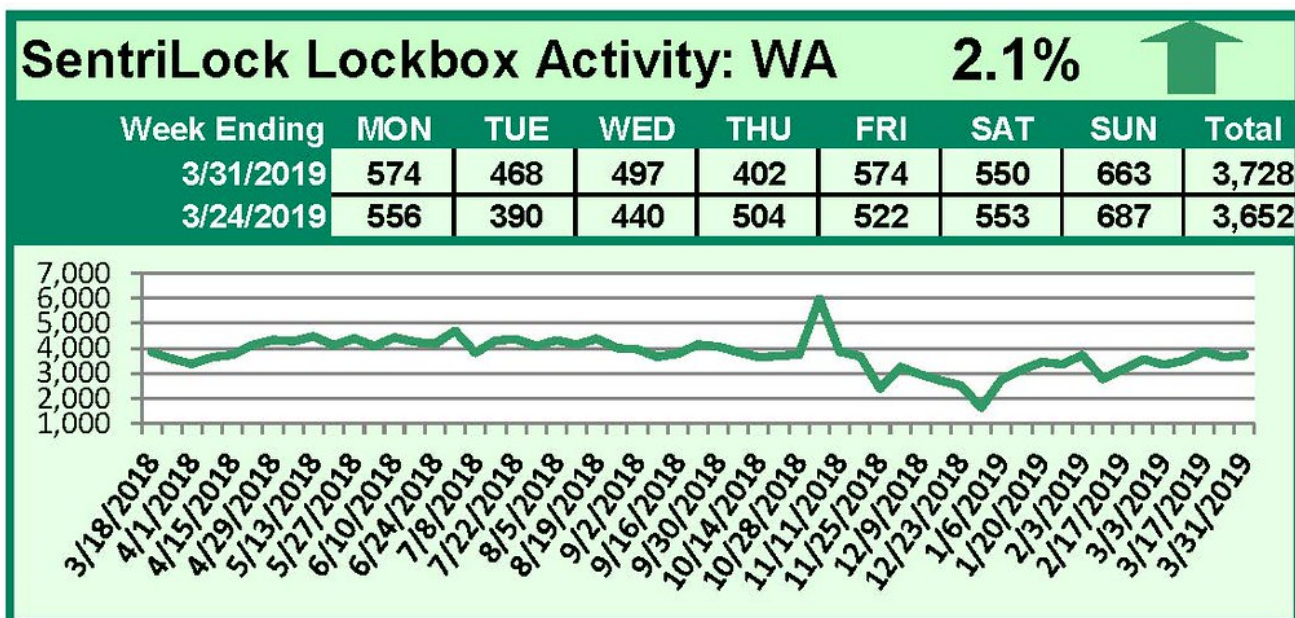

For a larger version of each chart, visit the RMLS™ photostream on Flickr.

SentriLock Lockbox Activity March 25-31, 2019