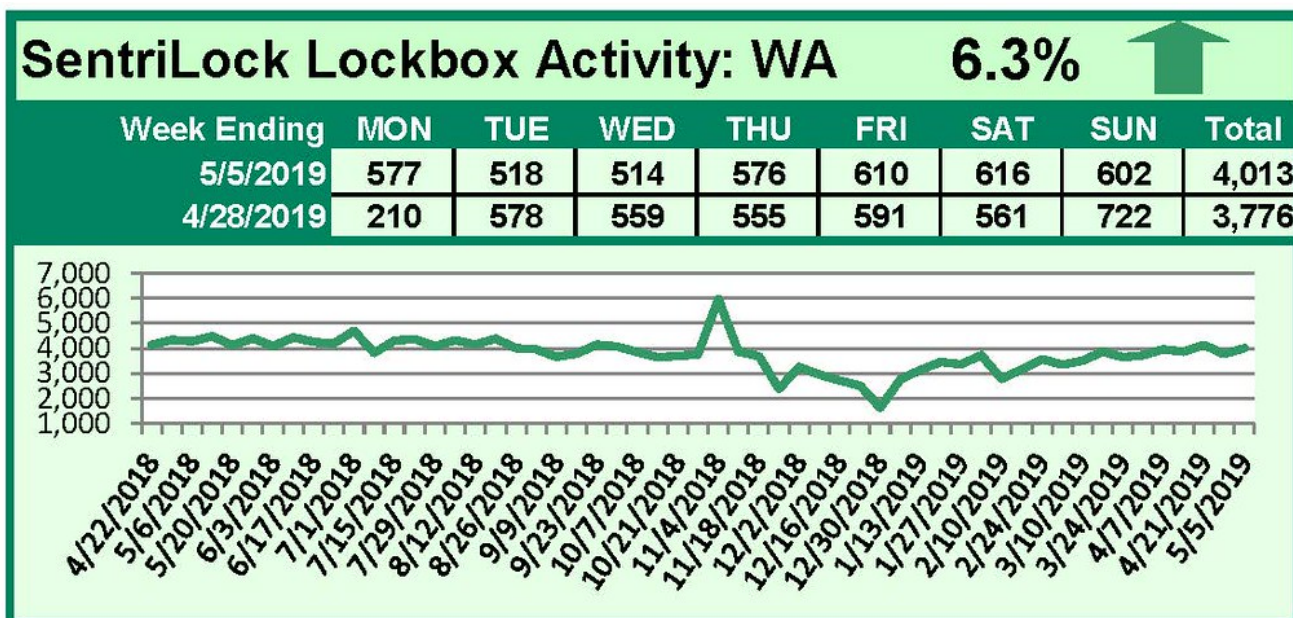

For a larger version of each chart, visit the RMLS™ photostream on Flickr.

SentriLock Lockbox Activity April 29-May 5, 2019