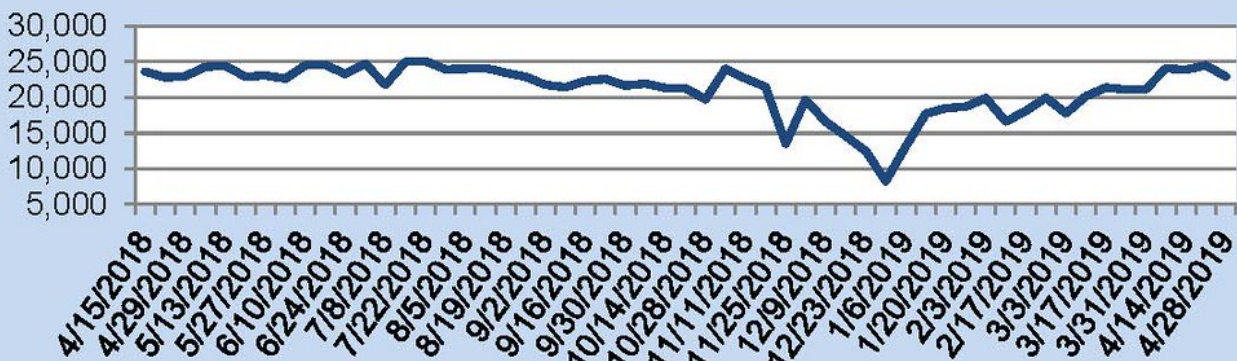

## SentriLock Lockbox Activity: WA

-8.7%

Week Ending	MON	TUE	WED	THU	FRI	SAT	SUN	Total
4/28/2019	210	578	559	555	591	561	722	3,776
4/21/2019	675	465	488	547	596	683	681	4,135

## SentriLock Lockbox Activity: OR

-6.3%

Week Ending	MON	TUE	WED	THU	FRI	SAT	SUN	Total
4/28/2019	1,474	3,220	3,311	3,472	3,416	3,717	4,333	22,943
4/21/2019	3,964	2,723	3,184	3,231	3,384	3,818	4,192	24,496

### This Week's Lockbox Activity

For the week of April 22-28, 2019, these charts show the number of times RMLS™ subscribers opened SentriLock lockboxes in Oregon and Washington. Activity decreased in both states this week.