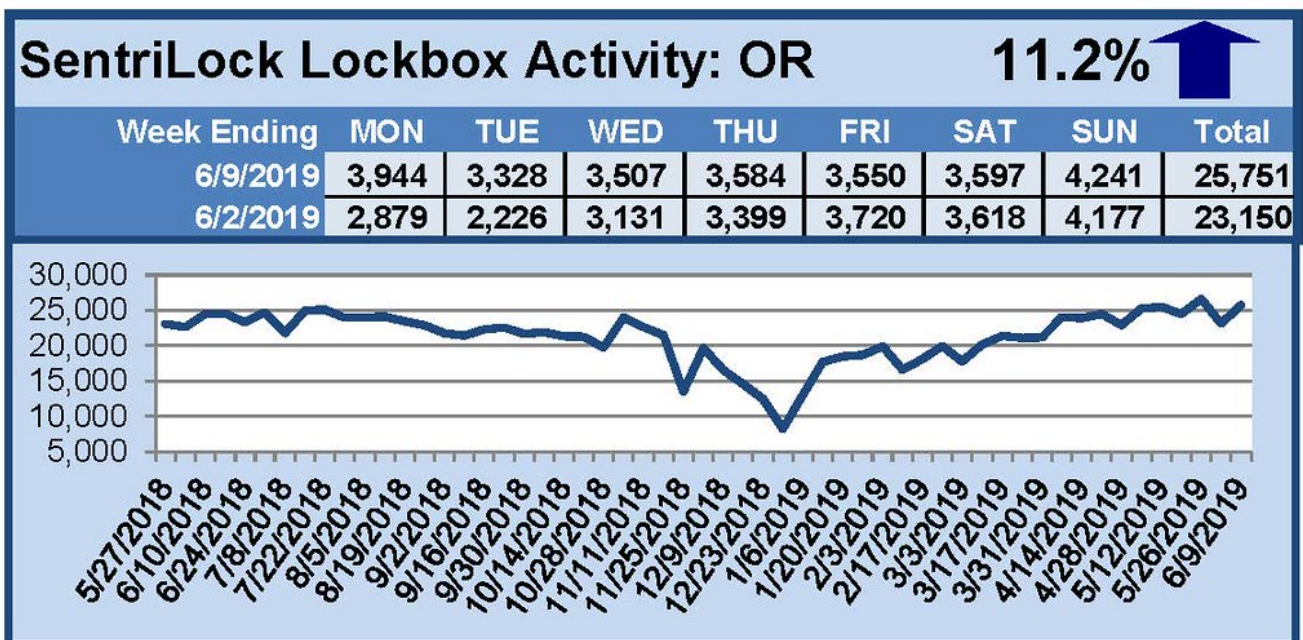

# SentriLock Lockbox Activity June 3-9, 2019

This Week's Lockbox Activity

For the week of June 3-9, 2019, these charts show the number of times RMLS™ subscribers opened SentiLock lockboxes in Oregon and Washington. Activity in both states rose this week.

For a larger version of each chart, visit the RMLS™ photostream on Flickr.

# SentiLock Lockbox Activity May 27-June 2, 2019