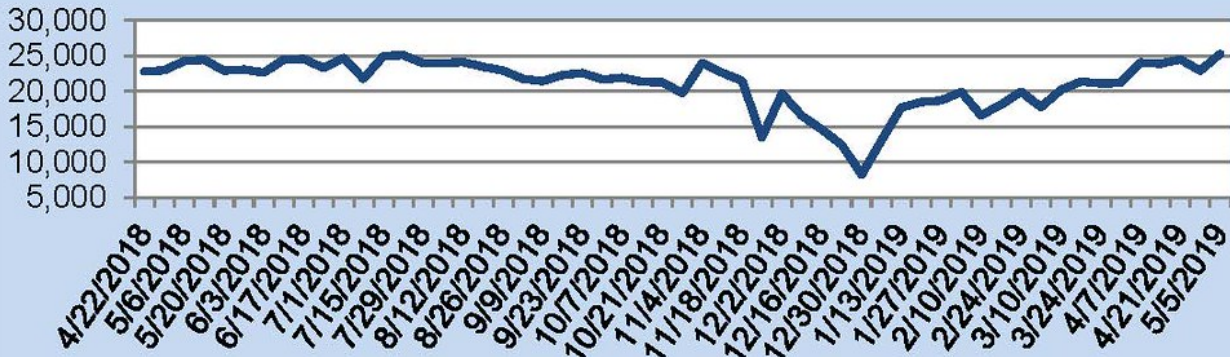

### This Week's Lockbox Activity

For the week of May 6-12, 2019, these charts show the number of times RMLS™ subscribers opened SentriLock lockboxes in Oregon and Washington. Activity increased in both states this week.

# SentriLock Lockbox Activity April 29-May 5, 2019

## SentriLock Lockbox Activity: OR

10.2%

Week Ending	MON	TUE	WED	THU	FRI	SAT	SUN	Total
5/5/2019	3,890	3,023	3,459	3,479	3,696	3,738	3,997	25,282
4/28/2019	1,474	3,220	3,311	3,472	3,416	3,717	4,333	22,943

### This Week's Lockbox Activity

For the week of April 29-May 5, 2019, these charts show the number of times RMLS™ subscribers opened SentriLock lockboxes in Oregon and Washington. Both states saw an increase in activity this week.