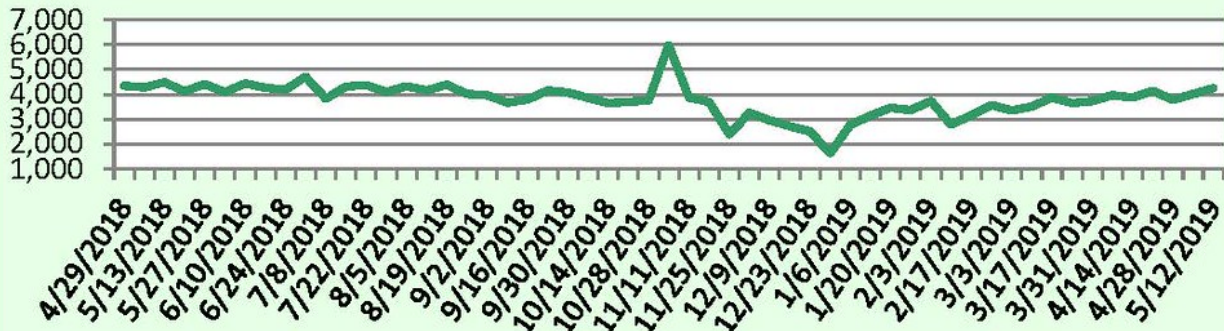

SentriLock Lockbox Activity: WA

5.9%

Week Ending	MON	TUE	WED	THU	FRI	SAT	SUN	Total
5/12/2019	556	510	579	547	670	683	703	4,248
5/5/2019	577	518	514	576	610	616	602	4,013