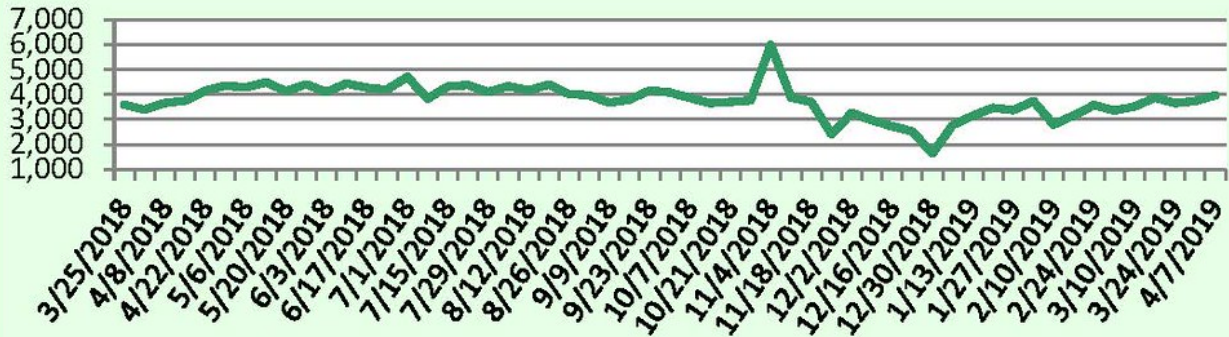

SentriLock Lockbox Activity: WA

6.4%

Week Ending	MON	TUE	WED	THU	FRI	SAT	SUN	Total
4/7/2019	606	444	481	570	554	604	709	3,968
3/31/2019	574	468	497	402	574	550	663	3,728