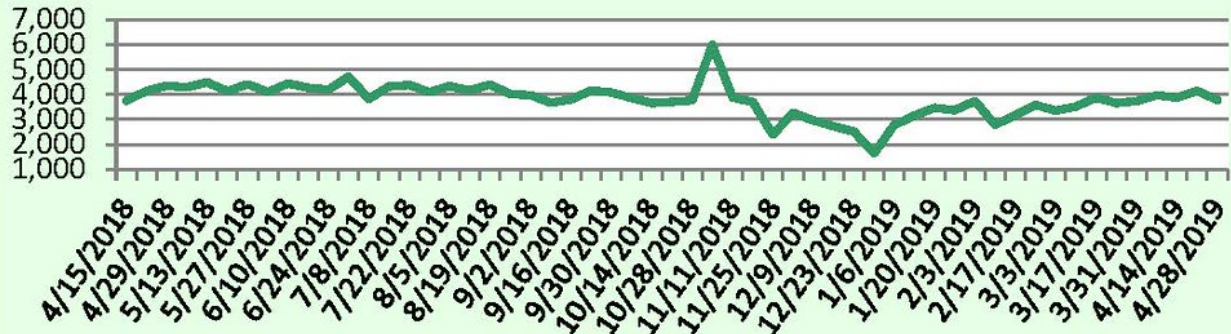

SentriLock Lockbox Activity: WA

-8.7%

Week Ending	MON	TUE	WED	THU	FRI	SAT	SUN	Total
4/28/2019	210	578	559	555	591	561	722	3,776
4/21/2019	675	465	488	547	596	683	681	4,135