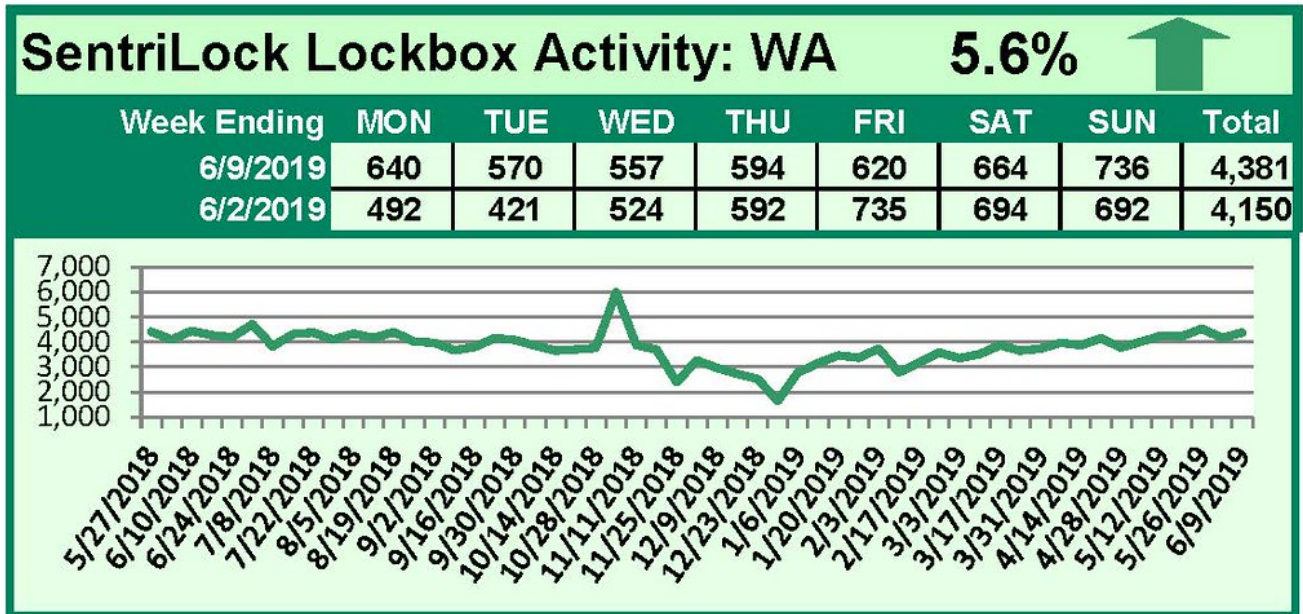

# SentriLock Lockbox Activity June 3-9, 2019

This Week's Lockbox Activity

For the week of June 3-9, 2019, these charts show the number of times RMLS™ subscribers opened SentiLock lockboxes in Oregon and Washington. Activity in both states rose this week.

For a larger version of each chart, visit the RMLS™ photostream on Flickr.

# SentiLock Lockbox Activity May 27-June 2, 2019