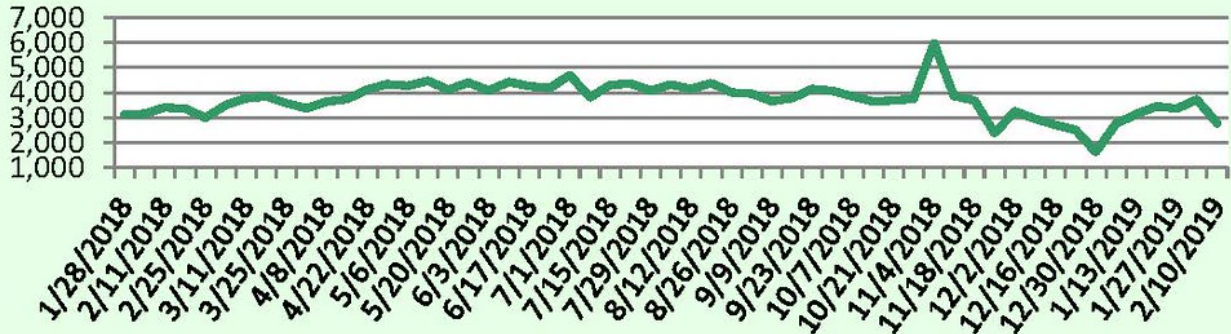

This Week's Lockbox Activity

For the week of February 11-17, 2019, these charts show the number of times RMLS™ subscribers opened SentriLock lockboxes in Oregon and Washington. Activity increased in both states this week.

For a larger version of each chart, visit the RMLS™ photostream on Flickr.

SentriLock Lockbox Activity February 4-10, 2019

SentriLock Lockbox Activity: WA

-25.2%

Week Ending	MON	TUE	WED	THU	FRI	SAT	SUN	Total
2/10/2019	412	420	390	428	462	459	222	2,793
2/3/2019	537	399	443	500	508	595	753	3,735

SentriLock Lockbox Activity: OR

-16.6%

Week Ending	MON	TUE	WED	THU	FRI	SAT	SUN	Total
2/10/2019	2,301	2,222	1,989	2,688	2,540	2,898	1,990	16,628
2/3/2019	3,319	2,389	2,602	2,482	2,666	2,572	3,896	19,926

This Week's Lockbox Activity

For the week of February 4-10, 2019, these charts show the number of times RMLS™ subscribers opened SentriLock lockboxes in Oregon and Washington. Activity in both states decreased this week.

For a larger version of each chart, visit the RMLS™ photostream on Flickr.