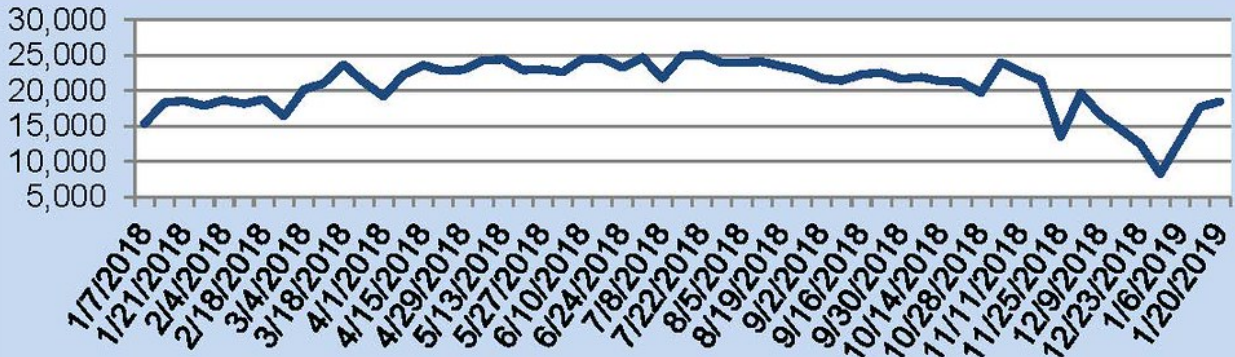

For the week of January 21-27, 2019, these charts show the number of times RMLS™ subscribers opened SentriLock lockboxes in Oregon and Washington. Washington saw a decrease in activity this week, while activity in Oregon saw activity increase.

For a larger version of each chart, visit the RMLS™ photostream on Flickr.

SentriLock Lockbox Activity January 14-20, 2019

SentriLock Lockbox Activity: OR

4.3%

Week Ending	MON	TUE	WED	THU	FRI	SAT	SUN	Total
1/20/2019	3,139	2,253	2,337	2,310	2,341	2,377	3,740	18,497
1/13/2019	2,759	2,008	2,163	2,167	2,437	2,435	3,770	17,739

This Week's Lockbox Activity

For the week of January 14-20, 2019, these charts show the number of times RMLS™ subscribers opened SentriLock lockboxes in Oregon and Washington. Activity rose in both Oregon and Washington again this week.