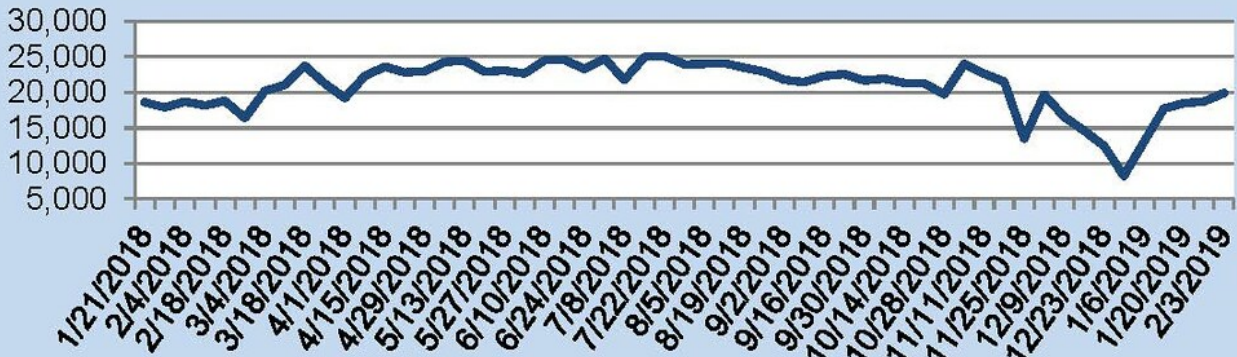

For the week of February 4-10, 2019, these charts show the number of times RMLS™ subscribers opened SentriLock lockboxes in Oregon and Washington. Activity in both states decreased this week.

For a larger version of each chart, visit the RMLS™ photostream on Flickr.

SentriLock Lockbox Activity January 28-February 3, 2019

SentriLock Lockbox Activity: OR

6.5%

Week Ending	MON	TUE	WED	THU	FRI	SAT	SUN	Total
2/3/2019	3,319	2,389	2,602	2,482	2,666	2,572	3,896	19,926
1/27/2019	3,001	2,437	2,129	2,357	2,474	2,734	3,584	18,716

This Week's Lockbox Activity

For the week of January 28-February 3, 2019, these charts show the number of times RMLS™ subscribers opened SentriLock lockboxes in Oregon and Washington. Both states saw an increase in activity this week.