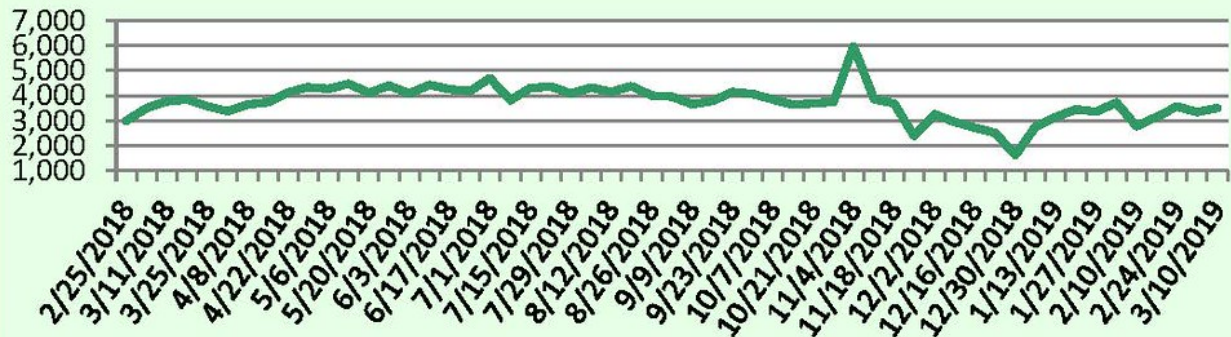

This Week's Lockbox Activity

For the week of March 11-17, 2019, these charts show the number of times RMLS™ subscribers opened SentriLock lockboxes in Oregon and Washington. Activity increased in both states again this week.

For a larger version of each chart, visit the RMLS™ photostream on Flickr.

SentriLock Lockbox Activity March 4-10, 2019

SentriLock Lockbox Activity: WA

4.8%

Week Ending	MON	TUE	WED	THU	FRI	SAT	SUN	Total
3/10/2019	664	430	406	396	438	453	730	3,517
3/3/2019	510	354	395	404	466	523	704	3,356

SentriLock Lockbox Activity: OR

13.6%

Week Ending	MON	TUE	WED	THU	FRI	SAT	SUN	Total
3/10/2019	3,336	2,399	2,724	2,411	2,554	3,005	3,770	20,199
3/3/2019	3,141	1,673	2,262	1,592	2,560	2,885	3,664	17,777

This Week's Lockbox Activity

For the week of March 4-10, 2019, these charts show the number of times RMLS™ subscribers opened SentriLock lockboxes in Oregon and Washington. Activity increased in both states this week.

For a larger version of each chart, visit the RMLS™ photostream on Flickr.