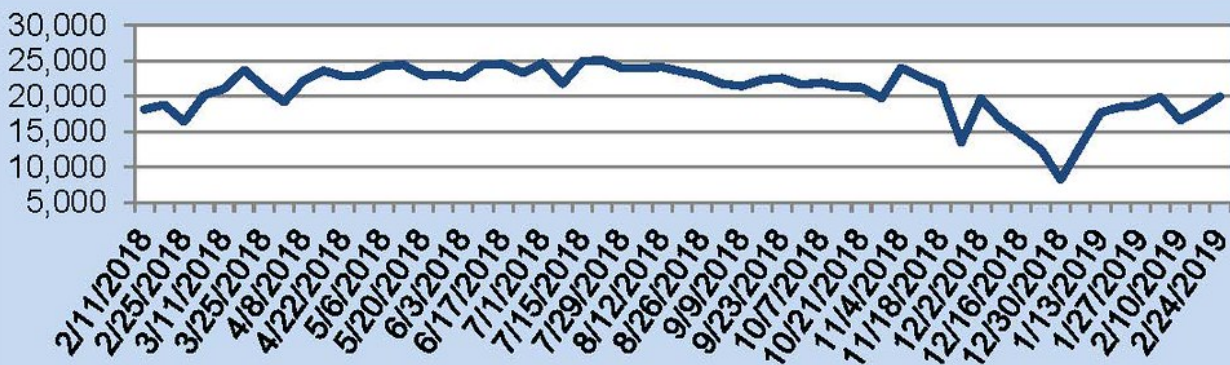

This Week's Lockbox Activity

For the week of February 25-March 3, 2019, these charts show the number of times RMLS™ subscribers opened SentriLock lockboxes in Oregon and Washington. Activity decreased in both states this week.

For a larger version of each chart, visit the RMLS™ photostream on Flickr.

SentriLock Lockbox Activity February 18-24, 2019

SentriLock Lockbox Activity: WA

13.5%

Week Ending	MON	TUE	WED	THU	FRI	SAT	SUN	Total
2/24/2019	607	434	409	471	503	514	643	3,581
2/17/2019	356	369	425	463	412	432	699	3,156

SentriLock Lockbox Activity: OR

10.0%

Week Ending	MON	TUE	WED	THU	FRI	SAT	SUN	Total
2/24/2019	3,100	2,575	2,503	2,673	2,689	2,776	3,627	19,943
2/17/2019	2,437	2,154	2,316	2,508	2,321	2,709	3,686	18,131

This Week's Lockbox Activity

For the week of February 18-24, 2019, these charts show the number of times RMLS™ subscribers opened SentriLock lockboxes in Oregon and Washington. Activity increased in both states this week.

For a larger version of each chart, visit the RMLS™ photostream on Flickr.