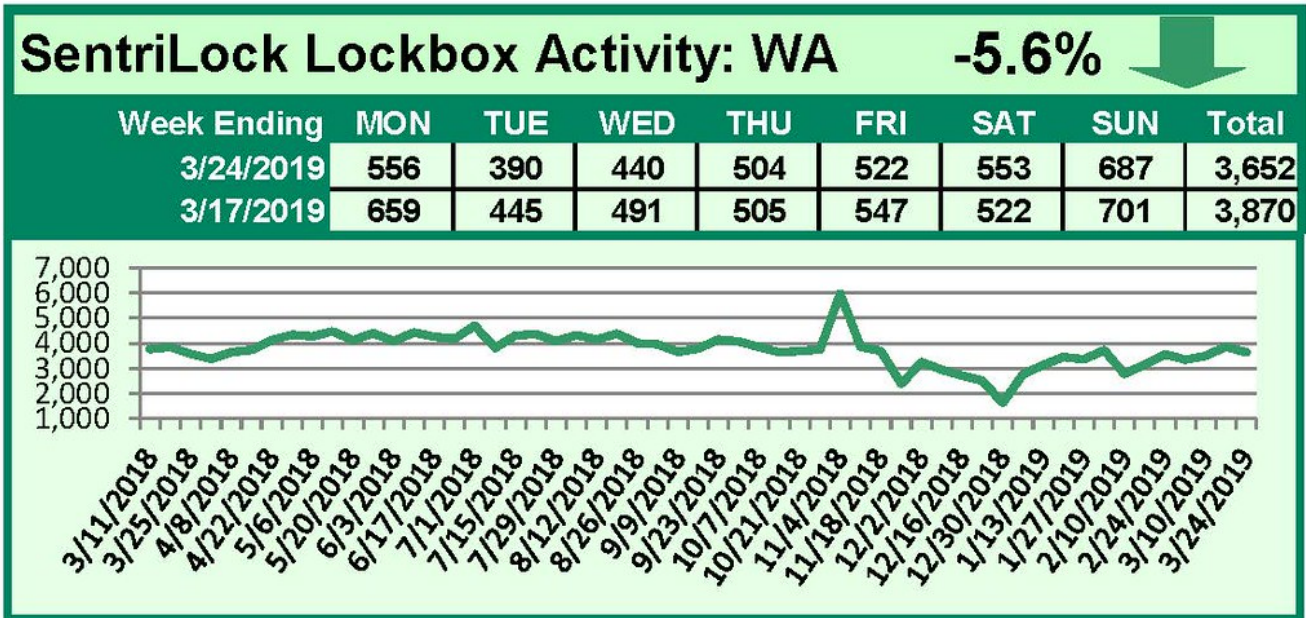

SentriLock Lockbox Activity

March 18-24, 2019

This Week's Lockbox Activity

For the week of March 18-24, 2019, these charts show the number of times RMLS™ subscribers opened SentiLock lockboxes in Oregon and Washington. Activity decreased in both states this week.

For a larger version of each chart, visit the RMLS™ photostream on Flickr.

SentiLock Lockbox Activity March 11-17, 2019

SentriLock Lockbox Activity: OR

5.9%

Week Ending	MON	TUE	WED	THU	FRI	SAT	SUN	Total
3/17/2019	3,331	2,406	2,771	2,726	2,854	3,267	4,037	21,392
3/10/2019	3,336	2,399	2,724	2,411	2,554	3,005	3,770	20,199

This Week's Lockbox Activity

For the week of March 11-17, 2019, these charts show the number of times RMLS™ subscribers opened SentriLock lockboxes in Oregon and Washington. Activity increased in both states again this week.