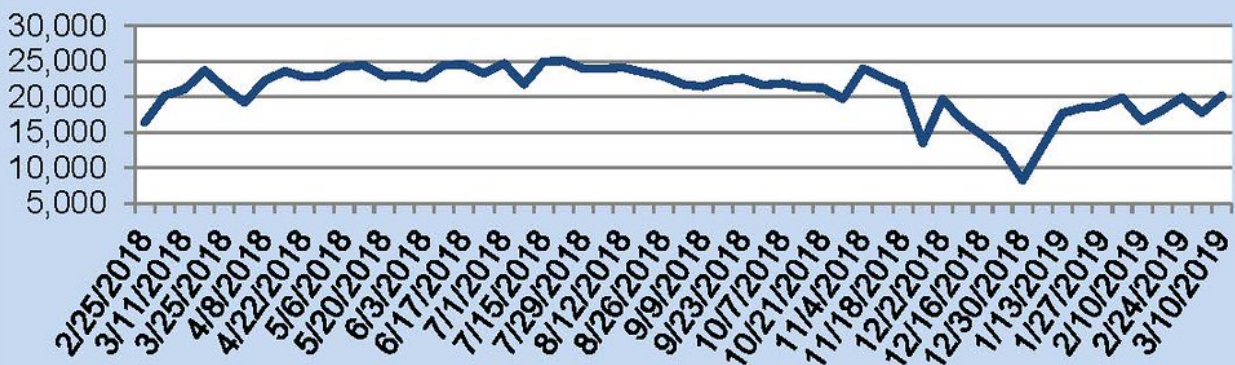

This Week's Lockbox Activity

For the week of March 11-17, 2019, these charts show the number of times RMLS™ subscribers opened SentriLock lockboxes in Oregon and Washington. Activity increased in both states again this week.

For a larger version of each chart, visit the RMLS™ photostream on Flickr.

SentriLock Lockbox Activity March 4-10, 2019

SentriLock Lockbox Activity: WA

4.8%

Week Ending	MON	TUE	WED	THU	FRI	SAT	SUN	Total
3/10/2019	664	430	406	396	438	453	730	3,517
3/3/2019	510	354	395	404	466	523	704	3,356

SentriLock Lockbox Activity: OR

13.6%

Week Ending	MON	TUE	WED	THU	FRI	SAT	SUN	Total
3/10/2019	3,336	2,399	2,724	2,411	2,554	3,005	3,770	20,199
3/3/2019	3,141	1,673	2,262	1,592	2,560	2,885	3,664	17,777

This Week's Lockbox Activity

For the week of March 4-10, 2019, these charts show the number of times RMLS™ subscribers opened SentriLock lockboxes in Oregon and Washington. Activity increased in both states this week.

For a larger version of each chart, visit the RMLS™ photostream on Flickr.