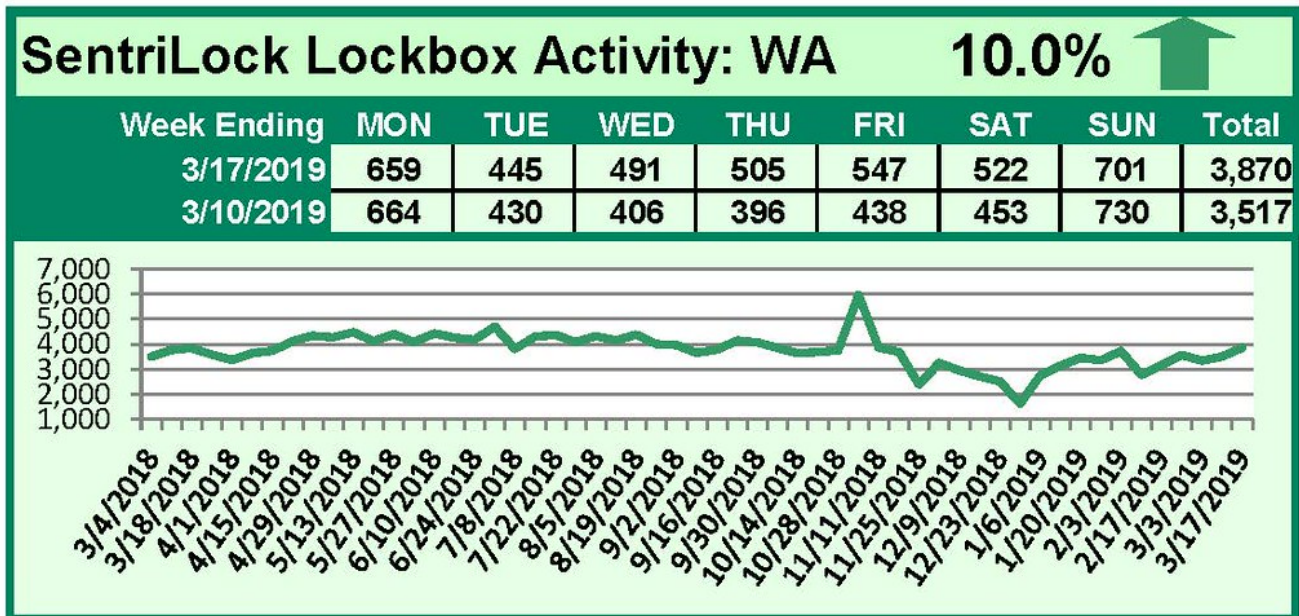

SentriLock Lockbox Activity

March 18-24, 2019

This Week's Lockbox Activity

For the week of March 18-24, 2019, these charts show the number of times RMLS™ subscribers opened SentiLock lockboxes in Oregon and Washington. Activity decreased in both states this week.

For a larger version of each chart, visit the RMLS™ photostream on Flickr.

SentiLock Lockbox Activity March 11-17, 2019

SentriLock Lockbox Activity: OR

5.9%

Week Ending	MON	TUE	WED	THU	FRI	SAT	SUN	Total
3/17/2019	3,331	2,406	2,771	2,726	2,854	3,267	4,037	21,392
3/10/2019	3,336	2,399	2,724	2,411	2,554	3,005	3,770	20,199

This Week's Lockbox Activity

For the week of March 11-17, 2019, these charts show the number of times RMLS™ subscribers opened SentriLock lockboxes in Oregon and Washington. Activity increased in both states again this week.