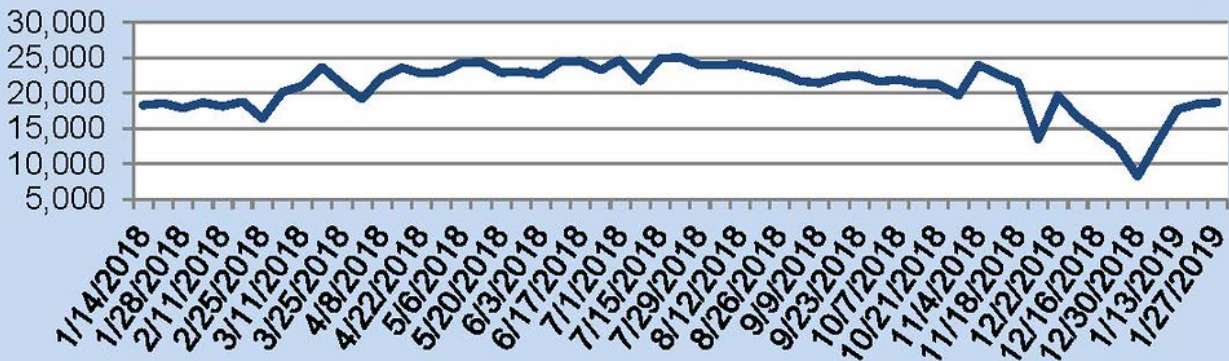

This Week's Lockbox Activity

For the week of January 28-February 3, 2019, these charts show the number of times RMLS™ subscribers opened SentriLock lockboxes in Oregon and Washington. Both states saw an increase in activity this week.

For a larger version of each chart, visit the RMLS™ photostream on Flickr.

SentriLock Lockbox Activity January 21-27, 2019

SentriLock Lockbox Activity: WA

-2.6%

Week Ending	MON	TUE	WED	THU	FRI	SAT	SUN	Total
1/27/2019	516	444	392	421	418	485	696	3,372
1/20/2019	596	428	399	406	494	480	659	3,462

SentriLock Lockbox Activity: OR

1.2%

Week Ending	MON	TUE	WED	THU	FRI	SAT	SUN	Total
1/27/2019	3,001	2,437	2,129	2,357	2,474	2,734	3,584	18,716
1/20/2019	3,139	2,253	2,337	2,310	2,341	2,377	3,740	18,497

This Week's Lockbox Activity

For the week of January 21-27, 2019, these charts show the number of times RMLS™ subscribers opened SentriLock lockboxes in Oregon and Washington. Washington saw a decrease in activity this week, while activity in Oregon saw activity increase.