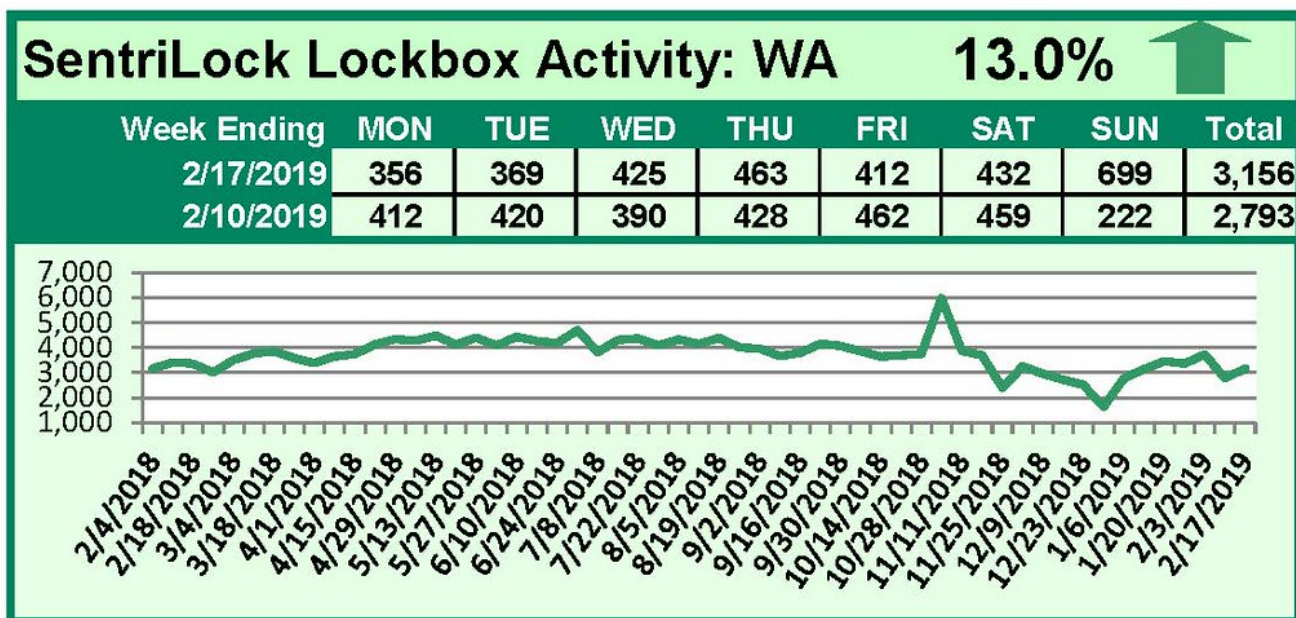

For a larger version of each chart, visit the RMLS™ photostream on Flickr.

SentriLock Lockbox Activity February 11-17, 2019