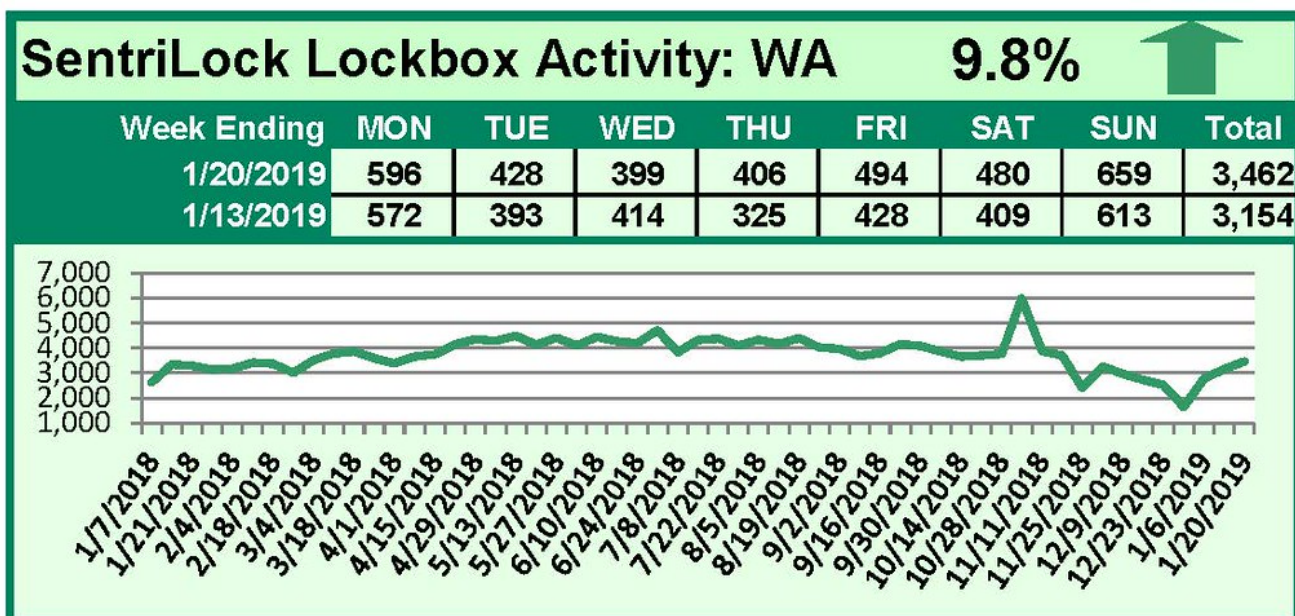

For a larger version of each chart, visit the RMLS™ photostream on Flickr.

SentriLock Lockbox Activity January 14-20, 2019