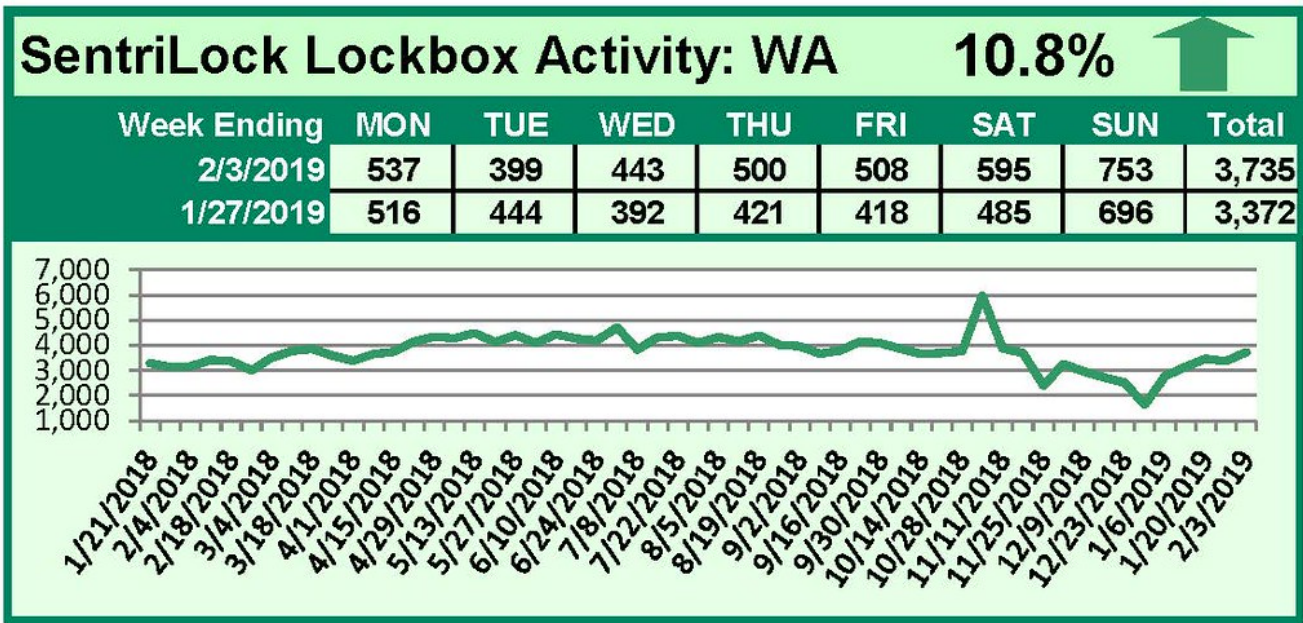

For a larger version of each chart, visit the RMLS™ photostream on Flickr.

SentriLock Lockbox Activity January 28-February 3, 2019