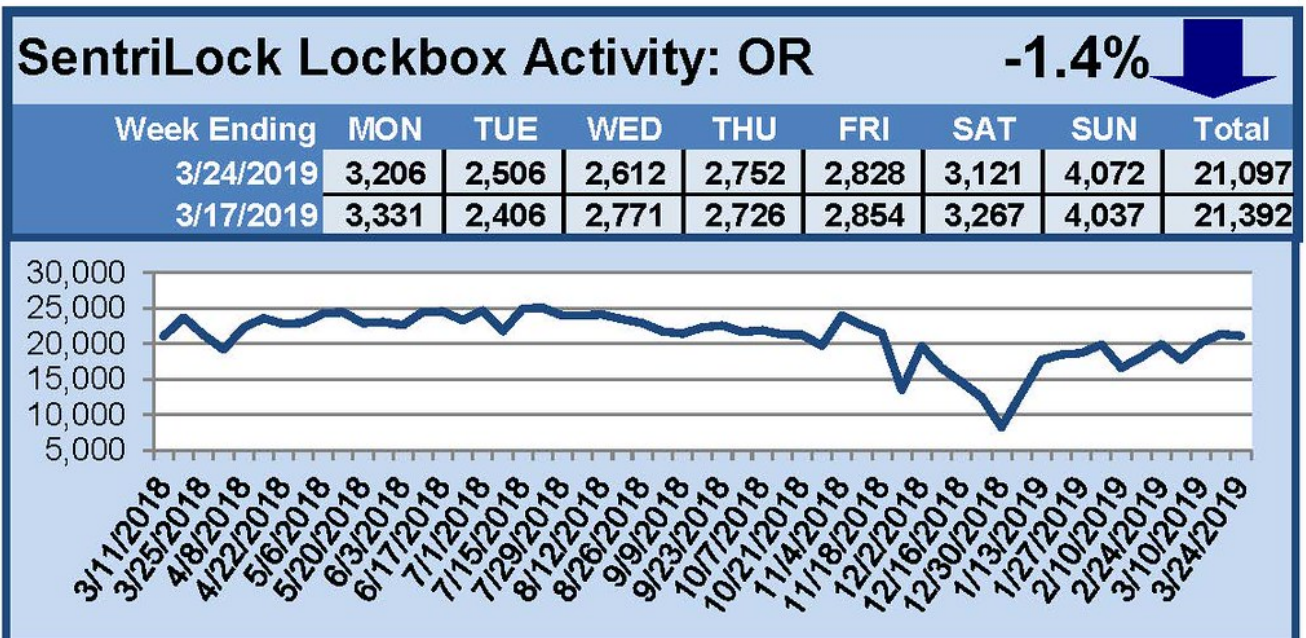

SentriLock Lockbox Activity

March 18-24, 2019

This Week's Lockbox Activity

For the week of March 18-24, 2019, these charts show the number of times RMLS™ subscribers opened SentiLock lockboxes in Oregon and Washington. Activity decreased in both states this week.

For a larger version of each chart, visit the RMLS™ photostream on Flickr.

SentiLock Lockbox Activity March 11-17, 2019

SentriLock Lockbox Activity: OR

5.9%

Week Ending	MON	TUE	WED	THU	FRI	SAT	SUN	Total
3/17/2019	3,331	2,406	2,771	2,726	2,854	3,267	4,037	21,392
3/10/2019	3,336	2,399	2,724	2,411	2,554	3,005	3,770	20,199

This Week's Lockbox Activity

For the week of March 11-17, 2019, these charts show the number of times RMLS™ subscribers opened SentriLock lockboxes in Oregon and Washington. Activity increased in both states again this week.