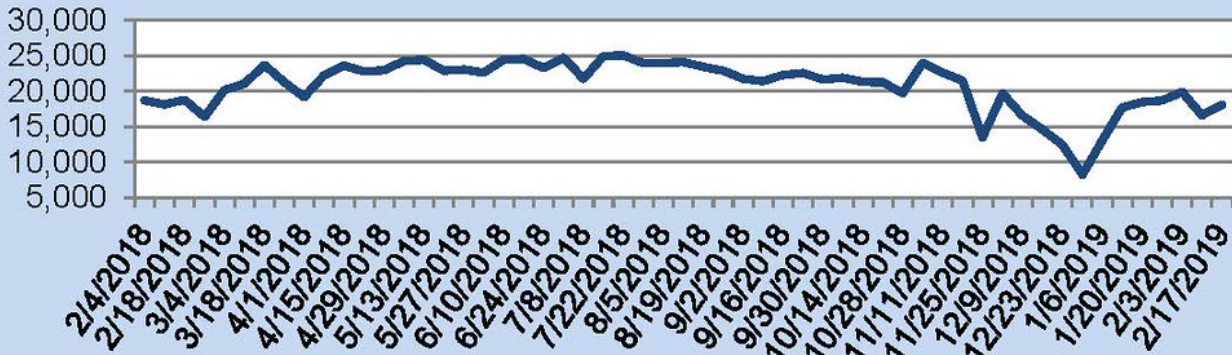

For the week of February 18-24, 2019, these charts show the number of times RMLS™ subscribers opened SentriLock lockboxes in Oregon and Washington. Activity increased in both states this week.

For a larger version of each chart, visit the RMLS™ photostream on Flickr.

SentriLock Lockbox Activity February 11-17, 2019

SentriLock Lockbox Activity: OR

9.0%

Week Ending	MON	TUE	WED	THU	FRI	SAT	SUN	Total
2/17/2019	2,437	2,154	2,316	2,508	2,321	2,709	3,686	18,131
2/10/2019	2,301	2,222	1,989	2,688	2,540	2,898	1,990	16,628

This Week's Lockbox Activity

For the week of February 11-17, 2019, these charts show the number of times RMLS™ subscribers opened SentriLock lockboxes in Oregon and Washington. Activity increased in both states this week.