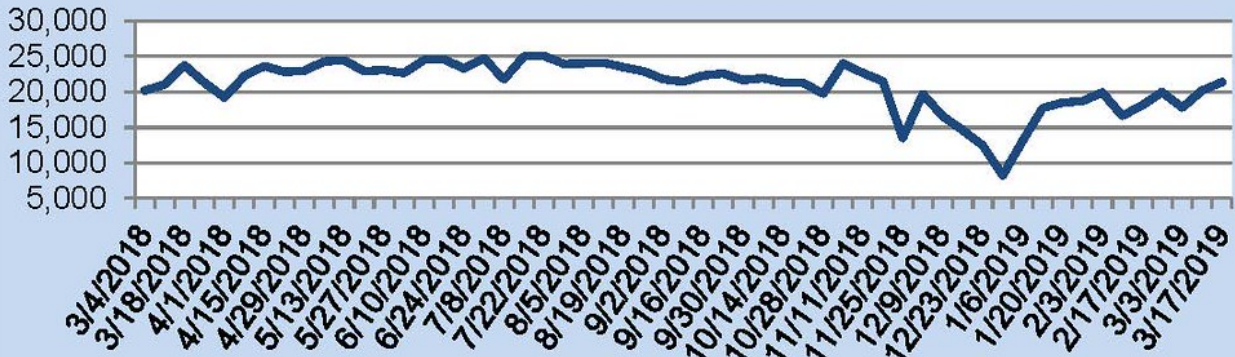

SentriLock Lockbox Activity

March 18-24, 2019

This Week's Lockbox Activity

For the week of March 18-24, 2019, these charts show the number of times RMLS™ subscribers opened SentiLock lockboxes in Oregon and Washington. Activity decreased in both states this week.

For a larger version of each chart, visit the RMLS™ photostream on Flickr.

SentiLock Lockbox Activity March 11-17, 2019

SentriLock Lockbox Activity: OR

5.9%

Week Ending	MON	TUE	WED	THU	FRI	SAT	SUN	Total
3/17/2019	3,331	2,406	2,771	2,726	2,854	3,267	4,037	21,392
3/10/2019	3,336	2,399	2,724	2,411	2,554	3,005	3,770	20,199

This Week's Lockbox Activity

For the week of March 11-17, 2019, these charts show the number of times RMLS™ subscribers opened SentriLock lockboxes in Oregon and Washington. Activity increased in both states again this week.

For a larger version of each chart, visit the RMLS™ photostream on Flickr.

SentriLock Lockbox Activity March 4-10, 2019

SentriLock Lockbox Activity: WA

4.8%

Week Ending	MON	TUE	WED	THU	FRI	SAT	SUN	Total
3/10/2019	664	430	406	396	438	453	730	3,517
3/3/2019	510	354	395	404	466	523	704	3,356