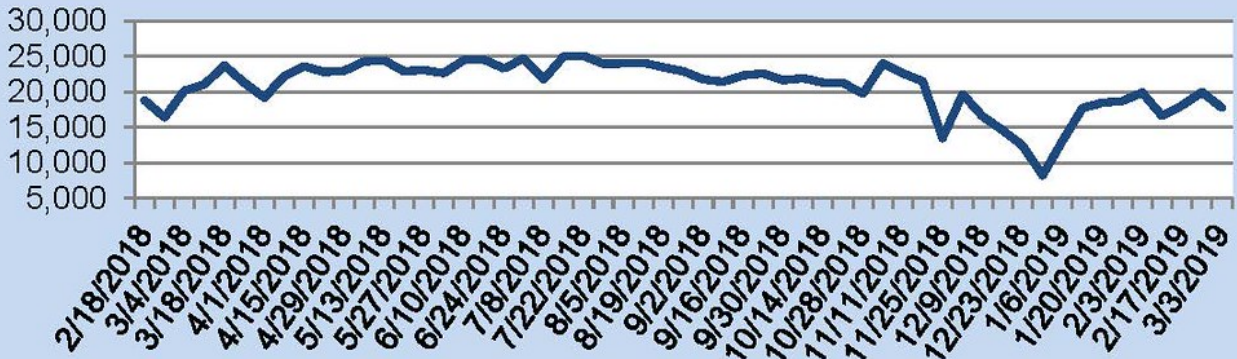

For the week of March 4-10, 2019, these charts show the number of times RMLS™ subscribers opened SentriLock lockboxes in Oregon and Washington. Activity increased in both states this week.

For a larger version of each chart, visit the RMLS™ photostream on Flickr.

SentriLock Lockbox Activity February 25-March 3, 2019

SentriLock Lockbox Activity: OR

-10.9%

Week Ending	MON	TUE	WED	THU	FRI	SAT	SUN	Total
3/3/2019	3,141	1,673	2,262	1,592	2,560	2,885	3,664	17,777
2/24/2019	3,100	2,575	2,503	2,673	2,689	2,776	3,627	19,943

This Week's Lockbox Activity

For the week of February 25-March 3, 2019, these charts show the number of times RMLS™ subscribers opened SentriLock lockboxes in Oregon and Washington. Activity decreased in both states this week.