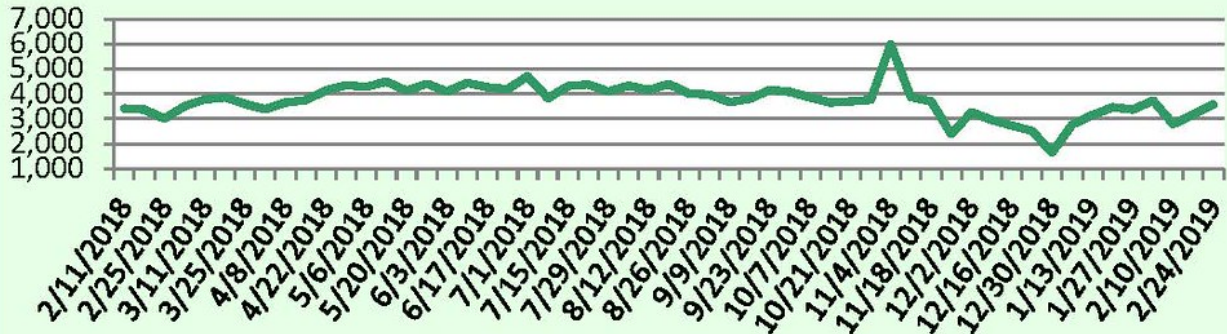

This Week's Lockbox Activity

For the week of February 25-March 3, 2019, these charts show the number of times RMLS™ subscribers opened SentriLock lockboxes in Oregon and Washington. Activity decreased in both states this week.

For a larger version of each chart, visit the RMLS™ photostream on Flickr.

SentriLock Lockbox Activity February 18-24, 2019

SentriLock Lockbox Activity: WA

13.5%

Week Ending	MON	TUE	WED	THU	FRI	SAT	SUN	Total
2/24/2019	607	434	409	471	503	514	643	3,581
2/17/2019	356	369	425	463	412	432	699	3,156

SentriLock Lockbox Activity: OR

10.0%

Week Ending	MON	TUE	WED	THU	FRI	SAT	SUN	Total
2/24/2019	3,100	2,575	2,503	2,673	2,689	2,776	3,627	19,943
2/17/2019	2,437	2,154	2,316	2,508	2,321	2,709	3,686	18,131

This Week's Lockbox Activity

For the week of February 18-24, 2019, these charts show the number of times RMLS™ subscribers opened SentriLock lockboxes in Oregon and Washington. Activity increased in both states this week.

For a larger version of each chart, visit the RMLS™ photostream on Flickr.