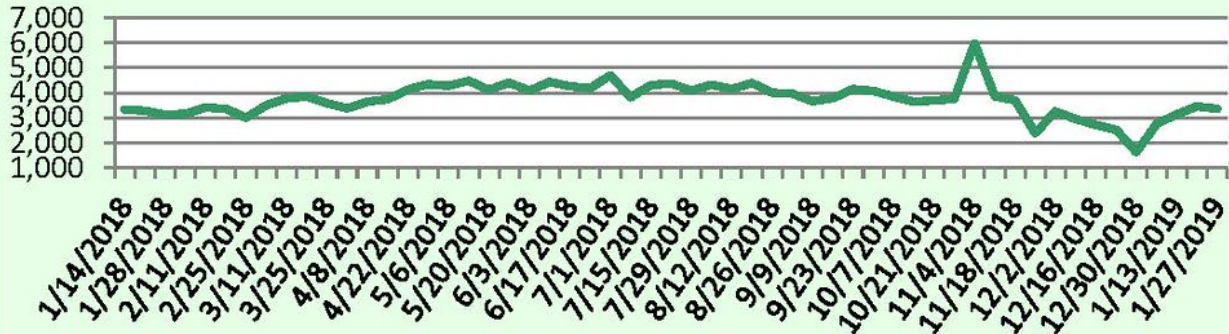

This Week's Lockbox Activity

For the week of January 28-February 3, 2019, these charts show the number of times RMLS™ subscribers opened SentriLock lockboxes in Oregon and Washington. Both states saw an increase in activity this week.

For a larger version of each chart, visit the RMLS™ photostream on Flickr.

SentriLock Lockbox Activity January 21-27, 2019

SentriLock Lockbox Activity: WA

-2.6%

Week Ending	MON	TUE	WED	THU	FRI	SAT	SUN	Total
1/27/2019	516	444	392	421	418	485	696	3,372
1/20/2019	596	428	399	406	494	480	659	3,462

SentriLock Lockbox Activity: OR

1.2%

Week Ending	MON	TUE	WED	THU	FRI	SAT	SUN	Total
1/27/2019	3,001	2,437	2,129	2,357	2,474	2,734	3,584	18,716
1/20/2019	3,139	2,253	2,337	2,310	2,341	2,377	3,740	18,497

This Week's Lockbox Activity

For the week of January 21-27, 2019, these charts show the number of times RMLS™ subscribers opened SentriLock lockboxes in Oregon and Washington. Washington saw a decrease in activity this week, while activity in Oregon saw activity increase.