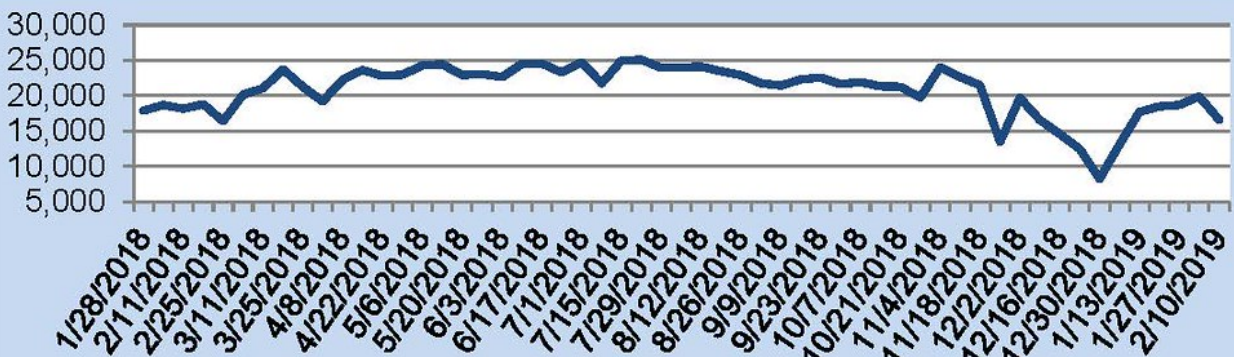

This Week's Lockbox Activity

For the week of February 11-17, 2019, these charts show the number of times RMLS™ subscribers opened SentriLock lockboxes in Oregon and Washington. Activity increased in both states this week.

For a larger version of each chart, visit the RMLS™ photostream on Flickr.

SentriLock Lockbox Activity February 4-10, 2019

SentriLock Lockbox Activity: WA

-25.2%

Week Ending	MON	TUE	WED	THU	FRI	SAT	SUN	Total
2/10/2019	412	420	390	428	462	459	222	2,793
2/3/2019	537	399	443	500	508	595	753	3,735

SentriLock Lockbox Activity: OR

-16.6%

Week Ending	MON	TUE	WED	THU	FRI	SAT	SUN	Total
2/10/2019	2,301	2,222	1,989	2,688	2,540	2,898	1,990	16,628
2/3/2019	3,319	2,389	2,602	2,482	2,666	2,572	3,896	19,926

This Week's Lockbox Activity

For the week of February 4-10, 2019, these charts show the number of times RMLS™ subscribers opened SentriLock lockboxes in Oregon and Washington. Activity in both states decreased this week.

For a larger version of each chart, visit the RMLS™ photostream on Flickr.