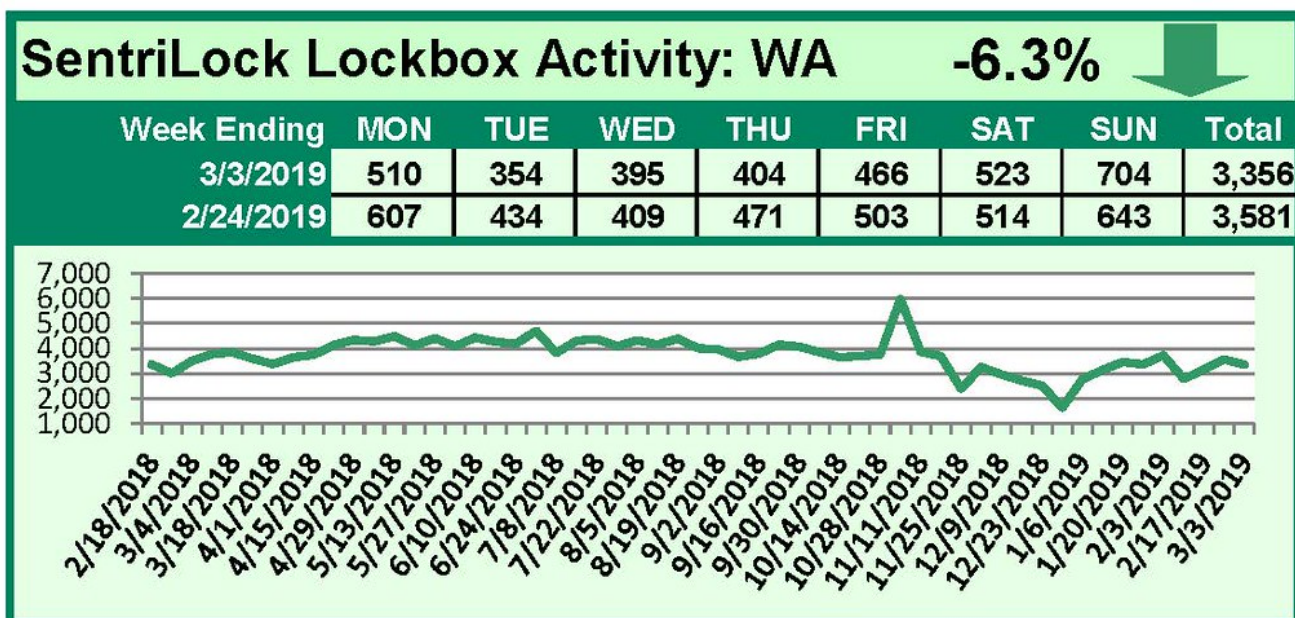

For a larger version of each chart, visit the RMLS™ photostream on Flickr.

SentriLock Lockbox Activity February 25-March 3, 2019