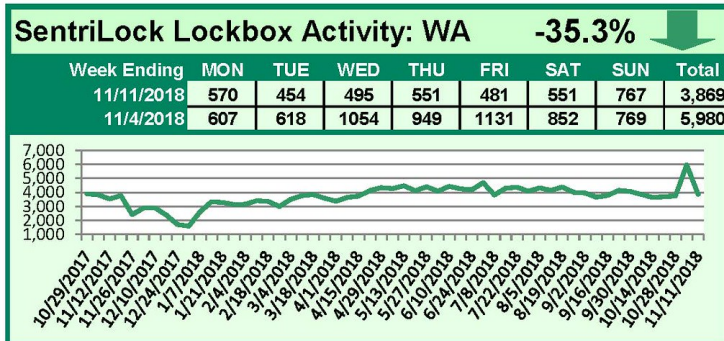

This Week's Lockbox Activity

For the week of November 26-December 2, 2018, these charts show the number of times RMLS™ subscribers opened SentriLock lockboxes in Oregon and Washington. Activity increased sharply

in both Oregon and Washington again this week.

For a larger version of each chart, visit the RMLS™ photostream on Flickr.

SentriLock Lockbox Activity November 19-25, 2018

This Week's Lockbox Activity

For the week of November 19-25, 2018, these charts show the number of times RMLS™ subscribers opened SentriLock lockboxes in Oregon and Washington. Activity decreased sharply in both Oregon and Washington this week.

For a larger version of each chart, visit the RMLS™ photostream on Flickr.

SentriLock Lockbox Activity November 12-November 18, 2018

This Week's Lockbox Activity

For the week of November 12-18, 2018, these charts show the number of times RMLS™ subscribers opened SentriLock lockboxes in Oregon and Washington. Activity decreased in both Oregon and Washington this week.

For a larger version of each chart, visit the RMLS™ photostream on Flickr.

SentriLock Lockbox Activity November 5-November 11, 2018

This Week's Lockbox Activity

For the week of November 5-11, 2018, these charts show the number of times RMLS™ subscribers opened SentriLock lockboxes in Oregon and Washington. Activity decreased in both Oregon and Washington this week.