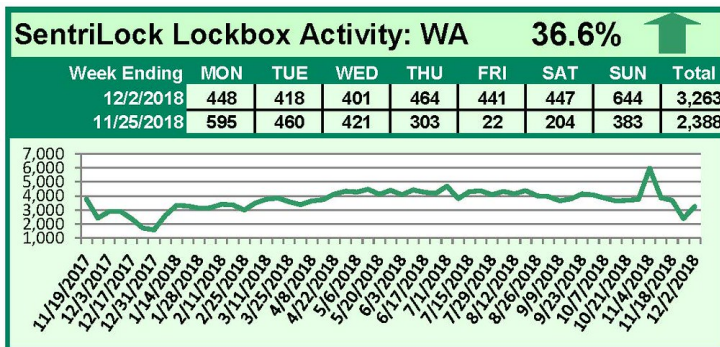

This Week's Lockbox Activity

For the week of December 17-23, 2018, these charts show the number of times RMLS™ subscribers opened SentriLock lockboxes in Oregon and Washington. Oregon and Washington both saw activity decrease this week.

For a larger version of each chart, visit the RMLS™ photostream on Flickr.

SentriLock Lockbox Activity

December 3-9, 2018

This Week's Lockbox Activity

For the week of December 2-9, 2018, these charts show the number of times RMLS™ subscribers opened SentriLock lockboxes

in Oregon and Washington. Activity decreased in both Oregon and Washington this week.

For a larger version of each chart, visit the RMLS™ photostream on Flickr.

SentriLock Lockbox Activity November 26-December 2, 2018

This Week's Lockbox Activity

For the week of November 26-December 2, 2018, these charts show the number of times RMLS™ subscribers opened SentriLock lockboxes in Oregon and Washington. Activity increased sharply