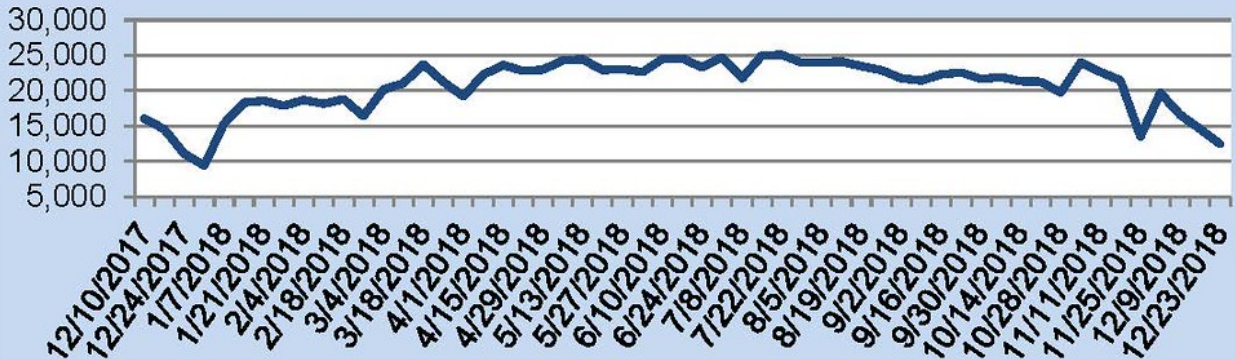

For a larger version of each chart, visit the RMLS™ photostream on Flickr.

SentriLock Lockbox Activity

December 24-30, 2018

This Week's Lockbox Activity

For the week of December 24-30, 2018, these charts show the number of times RMLS™ subscribers opened SentriLock lockboxes

in Oregon and Washington. Oregon and Washington both saw decreased activity this week.

For a larger version of each chart, visit the RMLS™ photostream on Flickr.

SentriLock Lockbox Activity December 17-23, 2018

SentriLock Lockbox Activity: OR

-14.7%

Week Ending	MON	TUE	WED	THU	FRI	SAT	SUN	Total
12/23/2018	2,294	1,775	1,785	1,766	1,634	1,583	1,641	12,478
12/16/2018	2,597	1,944	1,929	1,996	1,827	1,813	2,518	14,624

This Week's Lockbox Activity

For the week of December 17-23, 2018, these charts show the number of times RMLS™ subscribers opened SentriLock lockboxes in Oregon and Washington. Oregon and Washington both saw activity decrease this week.