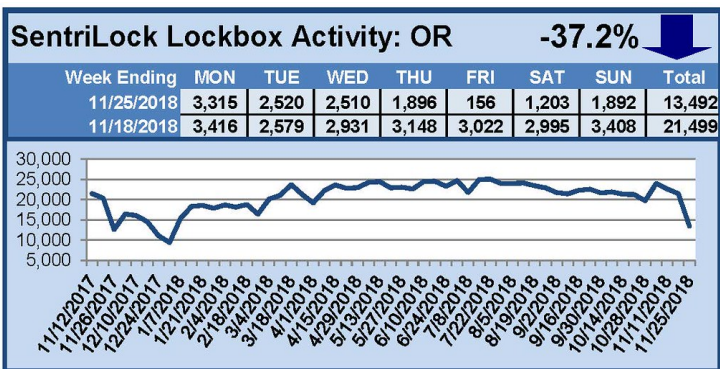

in both Oregon and Washington again this week.

For a larger version of each chart, visit the RMLS™ photostream on Flickr.

SentriLock Lockbox Activity November 19-25, 2018

This Week's Lockbox Activity

For the week of November 19-25, 2018, these charts show the number of times RMLS™ subscribers opened SentriLock lockboxes in Oregon and Washington. Activity decreased sharply in both Oregon and Washington this week.

For a larger version of each chart, visit the RMLS™ photostream on Flickr.