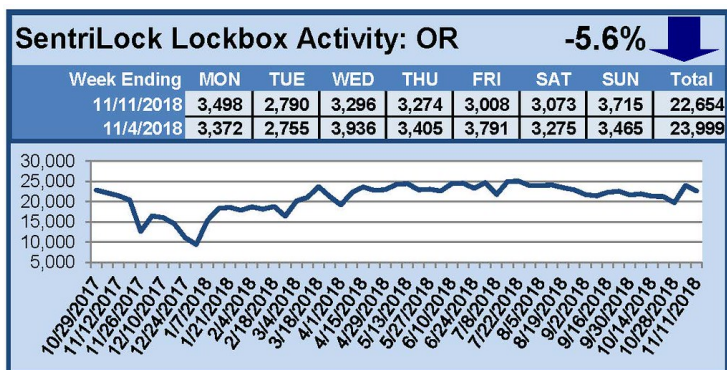

This Week's Lockbox Activity

For the week of November 26-December 2, 2018, these charts show the number of times RMLS™ subscribers opened SentriLock lockboxes in Oregon and Washington. Activity increased sharply

in both Oregon and Washington again this week.

For a larger version of each chart, visit the RMLS™ photostream on Flickr.

SentriLock Lockbox Activity November 19-25, 2018

This Week's Lockbox Activity

For the week of November 19-25, 2018, these charts show the number of times RMLS™ subscribers opened SentriLock lockboxes in Oregon and Washington. Activity decreased sharply in both Oregon and Washington this week.

For a larger version of each chart, visit the RMLS™ photostream on Flickr.

SentriLock Lockbox Activity November 12-November 18, 2018

This Week's Lockbox Activity

For the week of November 12-18, 2018, these charts show the number of times RMLS™ subscribers opened SentriLock lockboxes in Oregon and Washington. Activity decreased in both Oregon and Washington this week.

For a larger version of each chart, visit the RMLS™ photostream on Flickr.

SentriLock Lockbox Activity November 5-November 11, 2018

This Week's Lockbox Activity

For the week of November 5-11, 2018, these charts show the number of times RMLS™ subscribers opened SentriLock lockboxes in Oregon and Washington. Activity decreased in both Oregon and Washington this week.