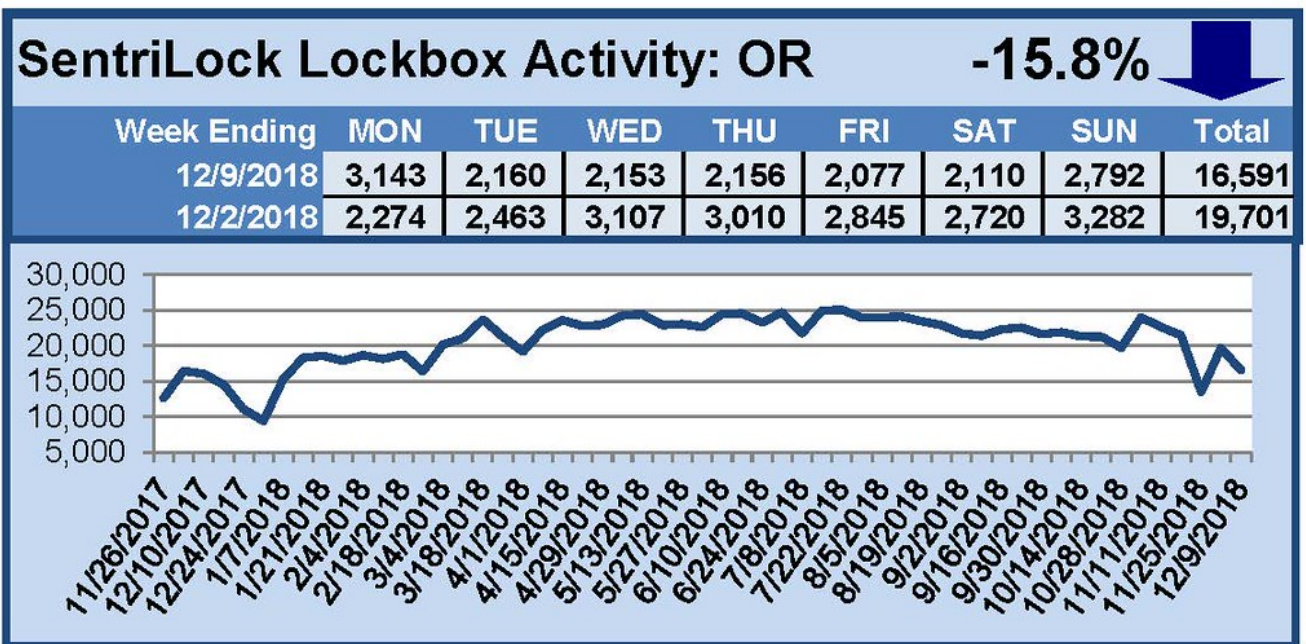

in Oregon and Washington. Oregon and Washington both saw decreased activity this week.

For a larger version of each chart, visit the RMLS™ photostream on Flickr.

SentriLock Lockbox Activity December 17-23, 2018

SentriLock Lockbox Activity: OR

-14.7%

Week Ending	MON	TUE	WED	THU	FRI	SAT	SUN	Total
12/23/2018	2,294	1,775	1,785	1,766	1,634	1,583	1,641	12,478
12/16/2018	2,597	1,944	1,929	1,996	1,827	1,813	2,518	14,624

This Week's Lockbox Activity

For the week of December 17-23, 2018, these charts show the number of times RMLS™ subscribers opened SentriLock lockboxes in Oregon and Washington. Oregon and Washington both saw activity decrease this week.

For a larger version of each chart, visit the RMLS™ photostream on Flickr.

SentriLock Lockbox Activity

December 3-9, 2018

This Week's Lockbox Activity

For the week of December 2-9, 2018, these charts show the number of times RMLS™ subscribers opened SentriLock lockboxes