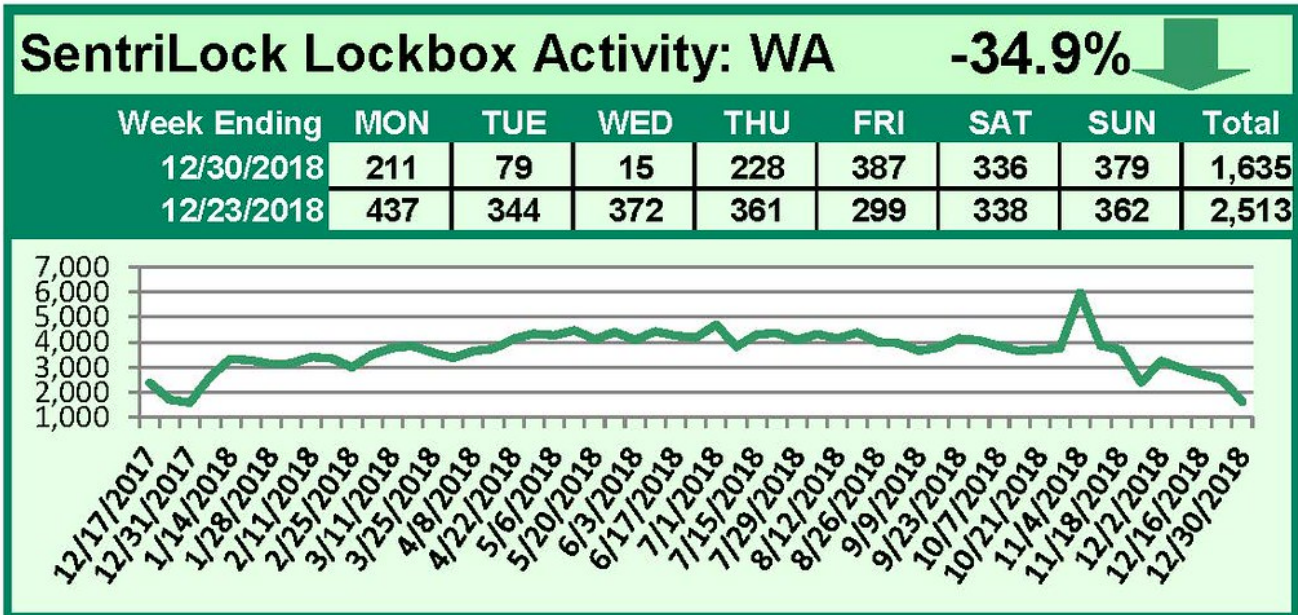

SentriLock Lockbox Activity January 7-13, 2019

This Week's Lockbox Activity

For the week of January 7-13, 2019, these charts show the number of times RMLS™ subscribers opened SentiLock lockboxes in Oregon and Washington. Activity rose in both Oregon and Washington again this week.

For a larger version of each chart, visit the RMLS™ photostream on Flickr.

SentiLock Lockbox Activity December 31, 2018-January 6, 2019

SentriLock Lockbox Activity: OR

58.3%

Week Ending	MON	TUE	WED	THU	FRI	SAT	SUN	Total
1/6/2019	1,610	1,249	746	1,943	2,164	2,319	3,038	13,069
12/30/2018	1,157	387	76	1,249	1,838	1,725	1,824	8,256

This Week's Lockbox Activity

For the week of December 31, 2018 through January 6, 2019, these charts show the number of times RMLS™ subscribers opened SentriLock lockboxes in Oregon and Washington. Activity shot up in both Oregon and Washington this week.

For a larger version of each chart, visit the RMLS™ photostream on Flickr.

SentriLock Lockbox Activity

December 24-30, 2018

This Week's Lockbox Activity

For the week of December 24-30, 2018, these charts show the number of times RMLS™ subscribers opened SentriLock lockboxes