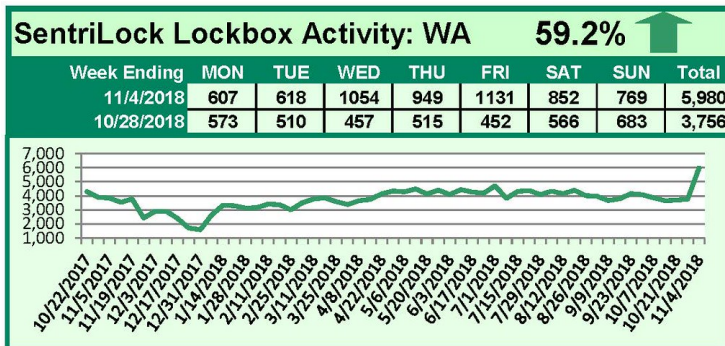

in both Oregon and Washington again this week.

For a larger version of each chart, visit the RMLS™ photostream on Flickr.

SentriLock Lockbox Activity November 19-25, 2018

This Week's Lockbox Activity

For the week of November 19-25, 2018, these charts show the number of times RMLS™ subscribers opened SentriLock lockboxes in Oregon and Washington. Activity decreased sharply in both Oregon and Washington this week.

For a larger version of each chart, visit the RMLS™ photostream on Flickr.

SentriLock Lockbox Activity November 12-November 18, 2018

This Week's Lockbox Activity

For the week of November 12-18, 2018, these charts show the number of times RMLS™ subscribers opened SentriLock lockboxes in Oregon and Washington. Activity decreased in both Oregon and Washington this week.

For a larger version of each chart, visit the RMLS™ photostream on Flickr.

SentriLock Lockbox Activity November 5-November 11, 2018

This Week's Lockbox Activity

For the week of November 5-11, 2018, these charts show the number of times RMLS™ subscribers opened SentriLock lockboxes in Oregon and Washington. Activity decreased in both Oregon and Washington this week.

For a larger version of each chart, visit the RMLS™ photostream on Flickr.

SentriLock Lockbox Activity October 29-November 4, 2018

This Week's Lockbox Activity

For the week of October 29-November 4, 2018, these charts show the number of times RMLS™ subscribers opened SentriLock lockboxes in Oregon and Washington. Activity increased in both Oregon and Washington this week, possibly due to the beginning of SentriLock upgrade events in both states.