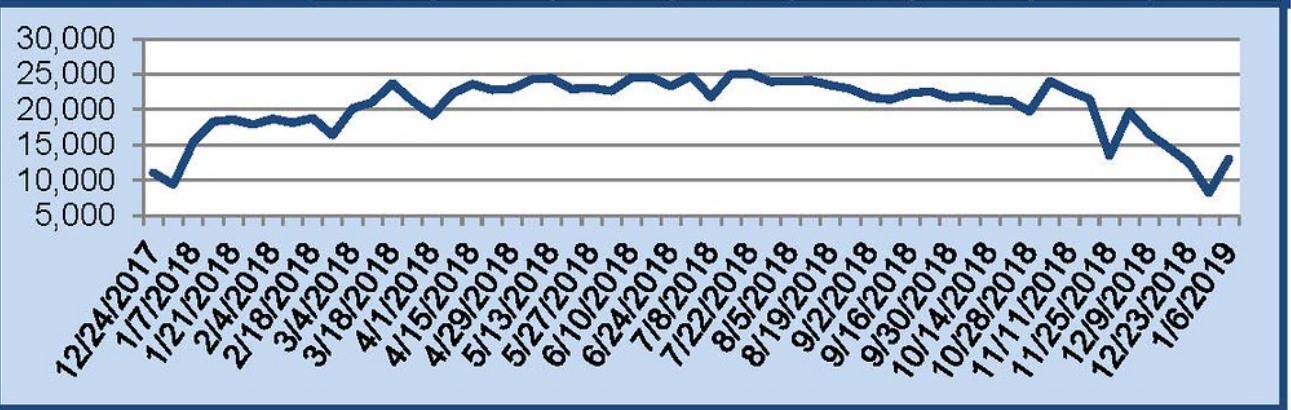

SentriLock Lockbox Activity January 7-13, 2019

This Week's Lockbox Activity

For the week of January 7-13, 2019, these charts show the number of times RMLS™ subscribers opened SentiLock lockboxes in Oregon and Washington. Activity rose in both Oregon and Washington again this week.

For a larger version of each chart, visit the RMLS™ photostream on Flickr.

SentiLock Lockbox Activity December 31, 2018-January 6, 2019

SentriLock Lockbox Activity: OR

58.3%

Week Ending	MON	TUE	WED	THU	FRI	SAT	SUN	Total
1/6/2019	1,610	1,249	746	1,943	2,164	2,319	3,038	13,069
12/30/2018	1,157	387	76	1,249	1,838	1,725	1,824	8,256

This Week's Lockbox Activity

For the week of December 31, 2018 through January 6, 2019, these charts show the number of times RMLS™ subscribers opened SentriLock lockboxes in Oregon and Washington. Activity shot up in both Oregon and Washington this week.

For a larger version of each chart, visit the RMLS™ photostream on Flickr.

SentriLock Lockbox Activity

December 24-30, 2018

This Week's Lockbox Activity

For the week of December 24-30, 2018, these charts show the number of times RMLS™ subscribers opened SentriLock lockboxes