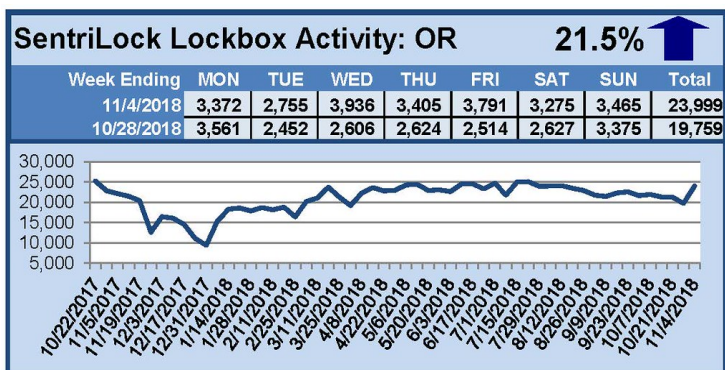

in both Oregon and Washington again this week.

For a larger version of each chart, visit the RMLS™ photostream on Flickr.

SentriLock Lockbox Activity November 19-25, 2018

This Week's Lockbox Activity

For the week of November 19-25, 2018, these charts show the number of times RMLS™ subscribers opened SentriLock lockboxes in Oregon and Washington. Activity decreased sharply in both Oregon and Washington this week.

For a larger version of each chart, visit the RMLS™ photostream on Flickr.

SentriLock Lockbox Activity November 12-November 18, 2018

This Week's Lockbox Activity

For the week of November 12-18, 2018, these charts show the number of times RMLS™ subscribers opened SentriLock lockboxes in Oregon and Washington. Activity decreased in both Oregon and Washington this week.

For a larger version of each chart, visit the RMLS™ photostream on Flickr.

SentriLock Lockbox Activity November 5-November 11, 2018

This Week's Lockbox Activity

For the week of November 5-11, 2018, these charts show the number of times RMLS™ subscribers opened SentriLock lockboxes in Oregon and Washington. Activity decreased in both Oregon and Washington this week.

For a larger version of each chart, visit the RMLS™ photostream on Flickr.

SentriLock Lockbox Activity October 29-November 4, 2018

This Week's Lockbox Activity

For the week of October 29-November 4, 2018, these charts show the number of times RMLS™ subscribers opened SentriLock lockboxes in Oregon and Washington. Activity increased in both Oregon and Washington this week, possibly due to the beginning of SentriLock upgrade events in both states.