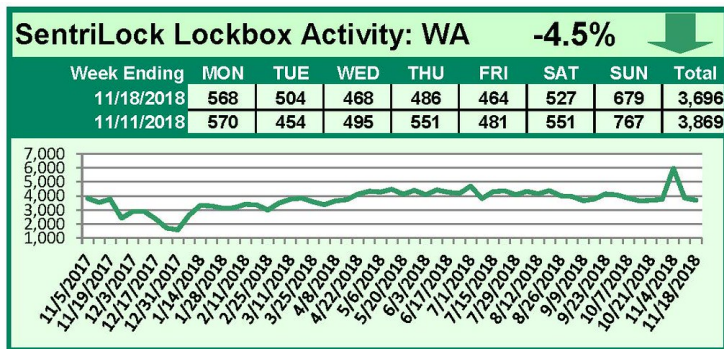

This Week's Lockbox Activity

For the week of November 26-December 2, 2018, these charts show the number of times RMLS™ subscribers opened SentriLock lockboxes in Oregon and Washington. Activity increased sharply

in both Oregon and Washington again this week.

For a larger version of each chart, visit the RMLS™ photostream on Flickr.

SentriLock Lockbox Activity November 19-25, 2018

This Week's Lockbox Activity

For the week of November 19-25, 2018, these charts show the number of times RMLS™ subscribers opened SentriLock lockboxes in Oregon and Washington. Activity decreased sharply in both Oregon and Washington this week.

For a larger version of each chart, visit the RMLS™ photostream on Flickr.

SentriLock Lockbox Activity November 12-November 18, 2018

This Week's Lockbox Activity

For the week of November 12-18, 2018, these charts show the number of times RMLS™ subscribers opened SentriLock lockboxes in Oregon and Washington. Activity decreased in both Oregon and Washington this week.

For a larger version of each chart, visit the RMLS™ photostream on Flickr.

SentriLock Lockbox Activity November 5-November 11, 2018

This Week's Lockbox Activity

For the week of November 5-11, 2018, these charts show the number of times RMLS™ subscribers opened SentriLock lockboxes in Oregon and Washington. Activity decreased in both Oregon and Washington this week.