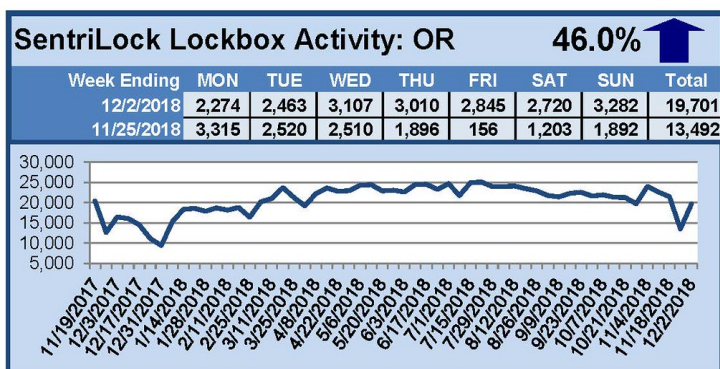

This Week's Lockbox Activity

For the week of December 17-23, 2018, these charts show the number of times RMLS™ subscribers opened SentriLock lockboxes in Oregon and Washington. Oregon and Washington both saw activity decrease this week.

For a larger version of each chart, visit the RMLS™ photostream on Flickr.

SentriLock Lockbox Activity

December 3-9, 2018

This Week's Lockbox Activity

For the week of December 2-9, 2018, these charts show the number of times RMLS™ subscribers opened SentriLock lockboxes

in Oregon and Washington. Activity decreased in both Oregon and Washington this week.

For a larger version of each chart, visit the RMLS™ photostream on Flickr.

SentriLock Lockbox Activity November 26-December 2, 2018

This Week's Lockbox Activity

For the week of November 26-December 2, 2018, these charts show the number of times RMLS™ subscribers opened SentriLock lockboxes in Oregon and Washington. Activity increased sharply