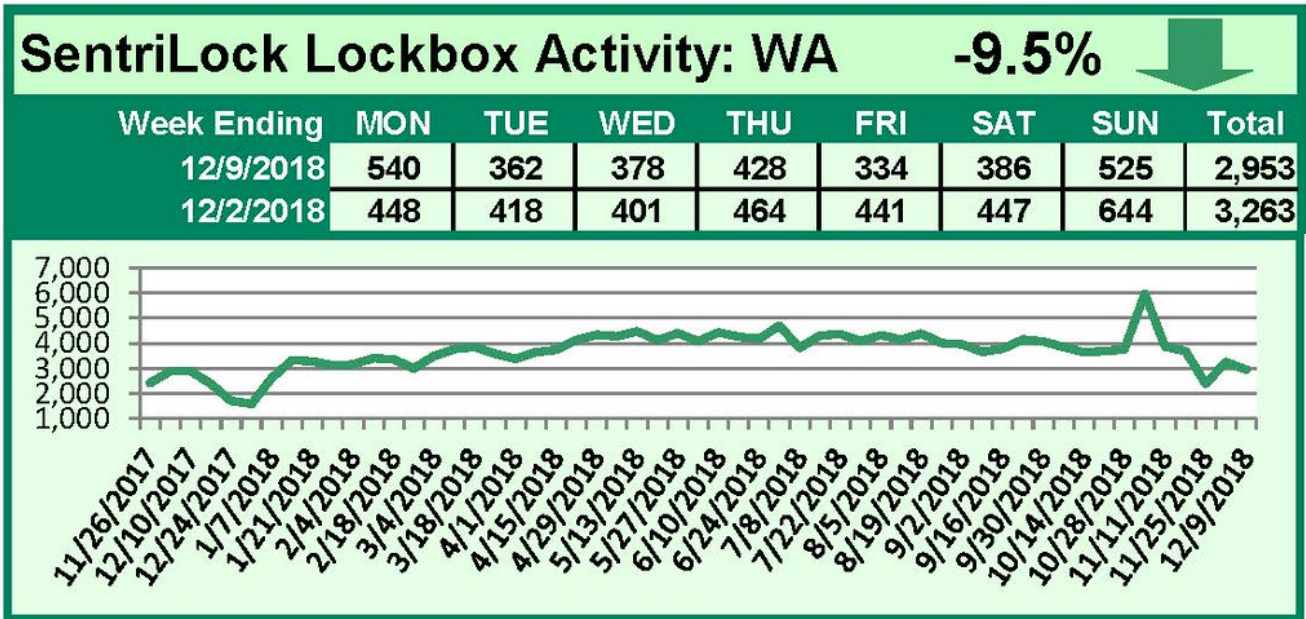

in Oregon and Washington. Oregon and Washington both saw decreased activity this week.

For a larger version of each chart, visit the RMLS™ photostream on Flickr.

SentriLock Lockbox Activity December 17-23, 2018

SentriLock Lockbox Activity: OR

-14.7%

Week Ending	MON	TUE	WED	THU	FRI	SAT	SUN	Total
12/23/2018	2,294	1,775	1,785	1,766	1,634	1,583	1,641	12,478
12/16/2018	2,597	1,944	1,929	1,996	1,827	1,813	2,518	14,624

This Week's Lockbox Activity

For the week of December 17-23, 2018, these charts show the number of times RMLS™ subscribers opened SentriLock lockboxes in Oregon and Washington. Oregon and Washington both saw activity decrease this week.

For a larger version of each chart, visit the RMLS™ photostream on Flickr.

SentriLock Lockbox Activity

December 3-9, 2018

This Week's Lockbox Activity

For the week of December 2-9, 2018, these charts show the number of times RMLS™ subscribers opened SentriLock lockboxes