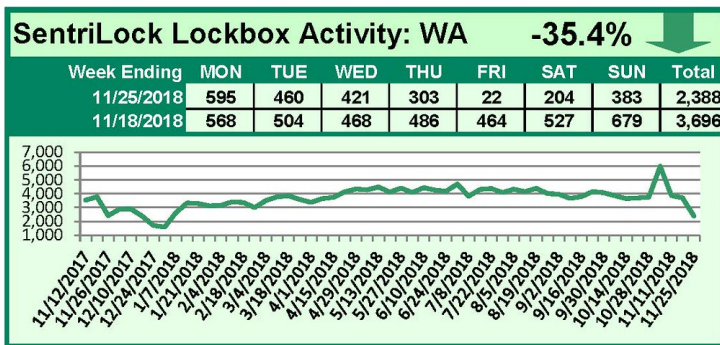

in both Oregon and Washington again this week.

For a larger version of each chart, visit the RMLS™ photostream on Flickr.

SentriLock Lockbox Activity November 19-25, 2018

This Week's Lockbox Activity

For the week of November 19-25, 2018, these charts show the number of times RMLS™ subscribers opened SentriLock lockboxes in Oregon and Washington. Activity decreased sharply in both Oregon and Washington this week.

For a larger version of each chart, visit the RMLS™ photostream on Flickr.