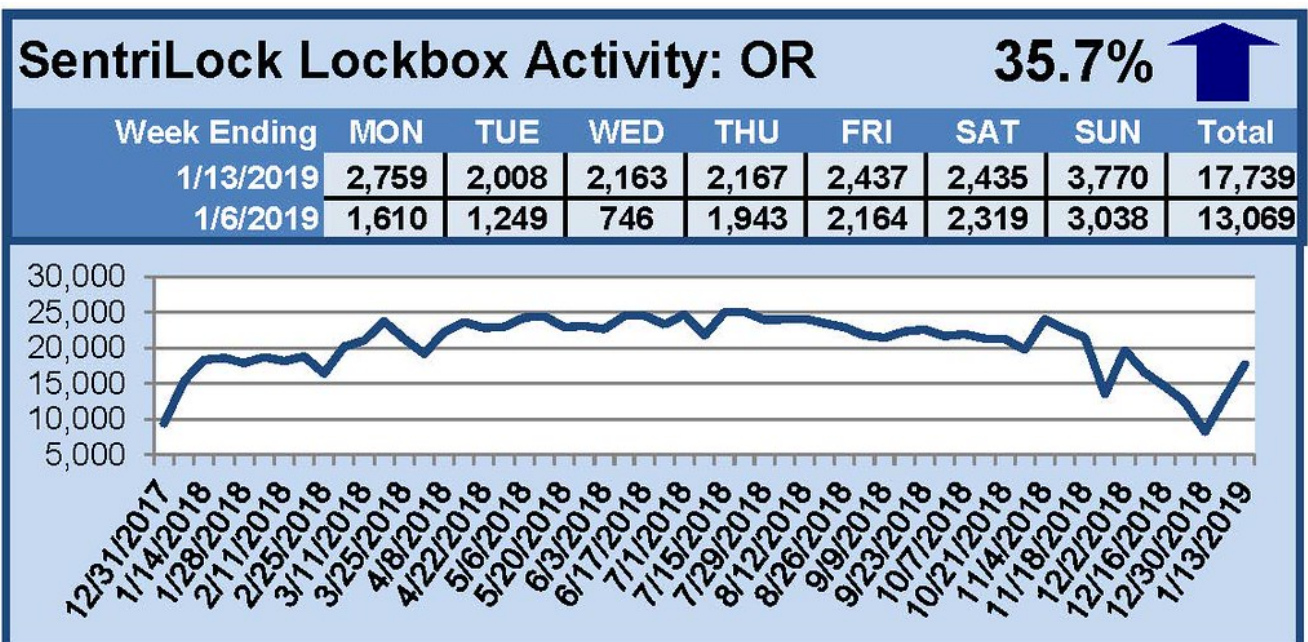

SentriLock Lockbox Activity January 7-13, 2019

This Week's Lockbox Activity

For the week of January 7-13, 2019, these charts show the number of times RMLS™ subscribers opened SentiLock lockboxes in Oregon and Washington. Activity rose in both Oregon and Washington again this week.

For a larger version of each chart, visit the RMLS™ photostream on Flickr.

SentiLock Lockbox Activity December 31, 2018-January 6, 2019

SentriLock Lockbox Activity: OR

58.3%

Week Ending	MON	TUE	WED	THU	FRI	SAT	SUN	Total
1/6/2019	1,610	1,249	746	1,943	2,164	2,319	3,038	13,069
12/30/2018	1,157	387	76	1,249	1,838	1,725	1,824	8,256

This Week's Lockbox Activity

For the week of December 31, 2018 through January 6, 2019, these charts show the number of times RMLS™ subscribers opened SentriLock lockboxes in Oregon and Washington. Activity shot up in both Oregon and Washington this week.

For a larger version of each chart, visit the RMLS™ photostream on Flickr.

SentriLock Lockbox Activity

December 24-30, 2018

This Week's Lockbox Activity

For the week of December 24-30, 2018, these charts show the number of times RMLS™ subscribers opened SentriLock lockboxes