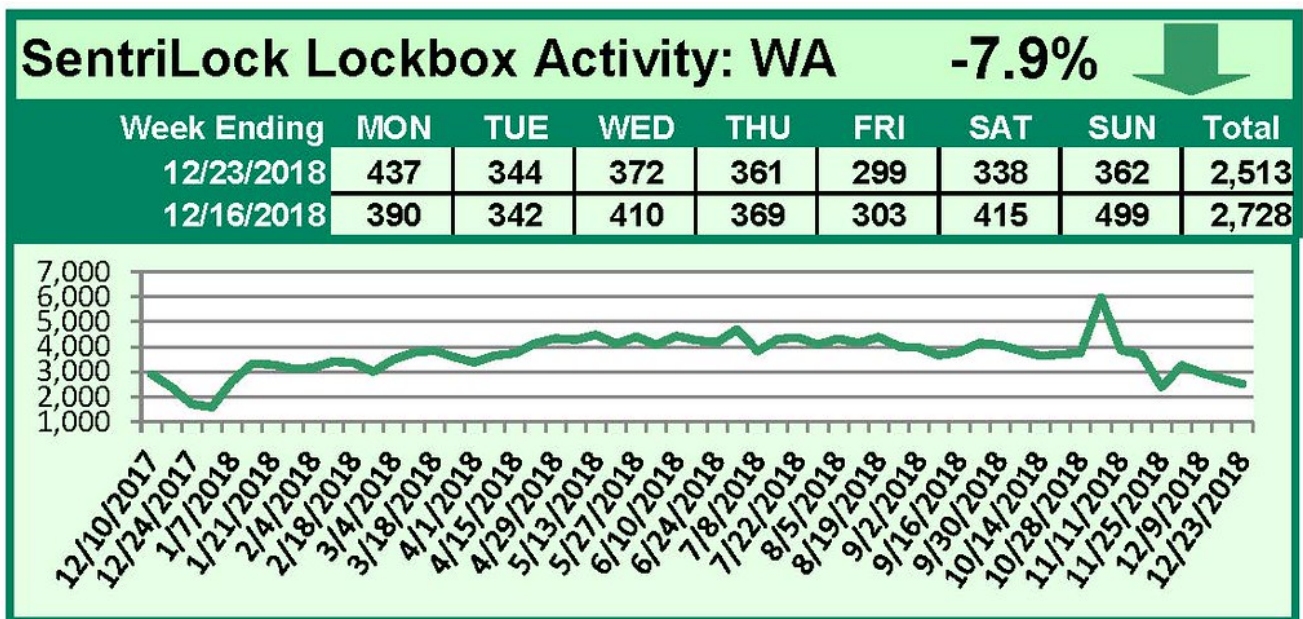

For a larger version of each chart, visit the RMLS™ photostream on Flickr.

SentiLock Lockbox Activity December 31, 2018-January 6, 2019

SentriLock Lockbox Activity: OR

58.3%

Week Ending	MON	TUE	WED	THU	FRI	SAT	SUN	Total
1/6/2019	1,610	1,249	746	1,943	2,164	2,319	3,038	13,069
12/30/2018	1,157	387	76	1,249	1,838	1,725	1,824	8,256

This Week's Lockbox Activity

For the week of December 31, 2018 through January 6, 2019, these charts show the number of times RMLS™ subscribers opened SentriLock lockboxes in Oregon and Washington. Activity shot up in both Oregon and Washington this week.

For a larger version of each chart, visit the RMLS™ photostream on Flickr.

SentriLock Lockbox Activity

December 24-30, 2018

This Week's Lockbox Activity

For the week of December 24-30, 2018, these charts show the number of times RMLS™ subscribers opened SentriLock lockboxes

in Oregon and Washington. Oregon and Washington both saw decreased activity this week.

For a larger version of each chart, visit the RMLS™ photostream on Flickr.

SentriLock Lockbox Activity December 17-23, 2018