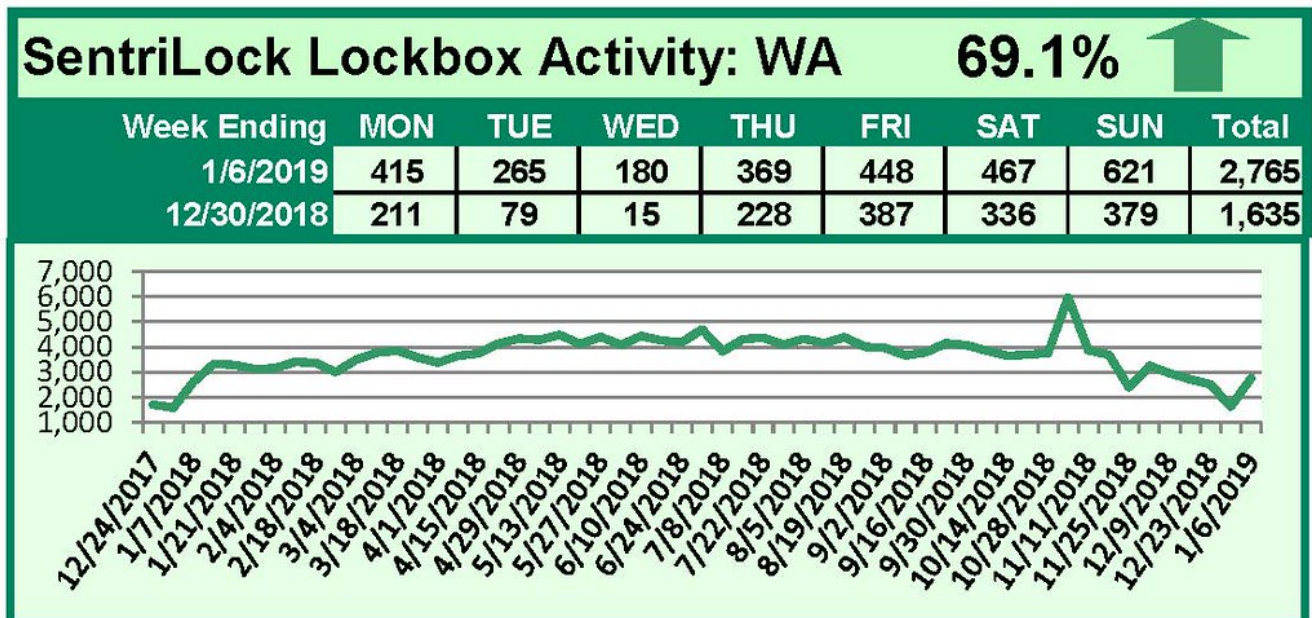

SentriLock Lockbox Activity January 7-13, 2019

This Week's Lockbox Activity

For the week of January 7-13, 2019, these charts show the number of times RMLS™ subscribers opened SentiLock lockboxes in Oregon and Washington. Activity rose in both Oregon and Washington again this week.

For a larger version of each chart, visit the RMLS™ photostream on Flickr.

SentiLock Lockbox Activity December 31, 2018-January 6, 2019

SentriLock Lockbox Activity: OR

58.3%

Week Ending	MON	TUE	WED	THU	FRI	SAT	SUN	Total
1/6/2019	1,610	1,249	746	1,943	2,164	2,319	3,038	13,069
12/30/2018	1,157	387	76	1,249	1,838	1,725	1,824	8,256

This Week's Lockbox Activity

For the week of December 31, 2018 through January 6, 2019, these charts show the number of times RMLS™ subscribers opened SentriLock lockboxes in Oregon and Washington. Activity shot up in both Oregon and Washington this week.

For a larger version of each chart, visit the RMLS™ photostream on Flickr.

SentriLock Lockbox Activity

December 24-30, 2018

This Week's Lockbox Activity

For the week of December 24-30, 2018, these charts show the number of times RMLS™ subscribers opened SentriLock lockboxes