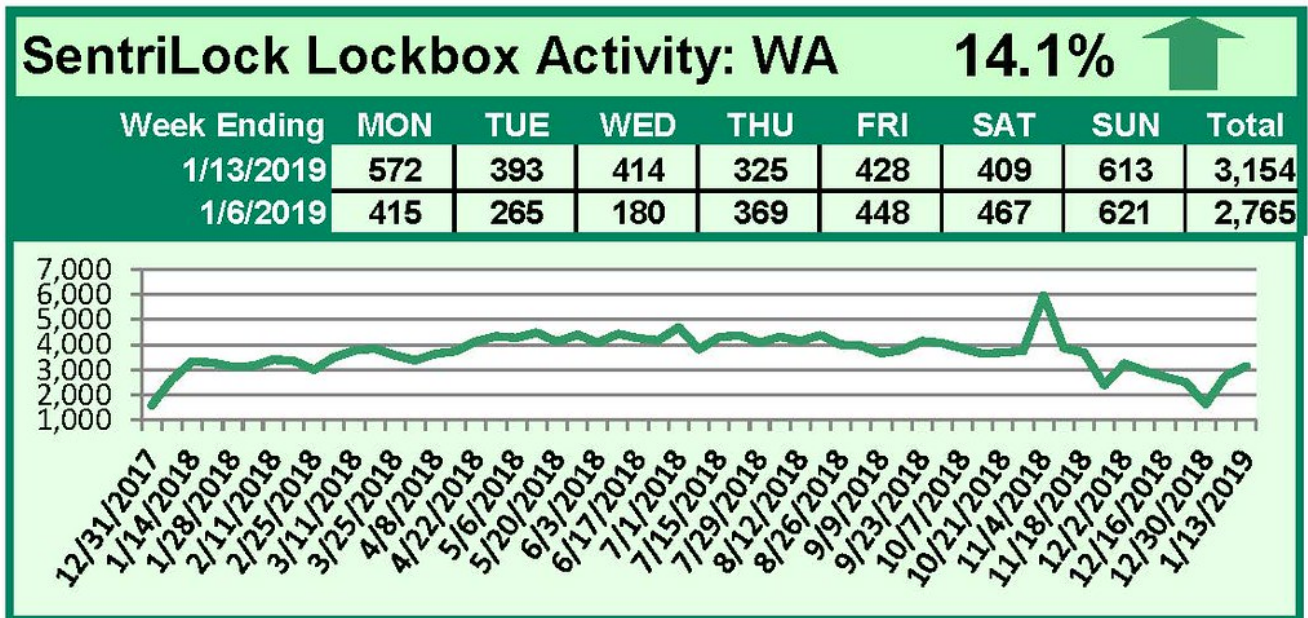

SentriLock Lockbox Activity January 7-13, 2019

This Week's Lockbox Activity

For the week of January 7-13, 2019, these charts show the number of times RMLS™ subscribers opened SentiLock lockboxes in Oregon and Washington. Activity rose in both Oregon and Washington again this week.

For a larger version of each chart, visit the RMLS™ photostream on Flickr.

SentiLock Lockbox Activity December 31, 2018-January 6, 2019

SentriLock Lockbox Activity: OR

58.3%

Week Ending	MON	TUE	WED	THU	FRI	SAT	SUN	Total
1/6/2019	1,610	1,249	746	1,943	2,164	2,319	3,038	13,069
12/30/2018	1,157	387	76	1,249	1,838	1,725	1,824	8,256

This Week's Lockbox Activity

For the week of December 31, 2018 through January 6, 2019, these charts show the number of times RMLS™ subscribers opened SentriLock lockboxes in Oregon and Washington. Activity shot up in both Oregon and Washington this week.

For a larger version of each chart, visit the RMLS™ photostream on Flickr.

SentriLock Lockbox Activity

December 24-30, 2018

This Week's Lockbox Activity

For the week of December 24-30, 2018, these charts show the number of times RMLS™ subscribers opened SentriLock lockboxes