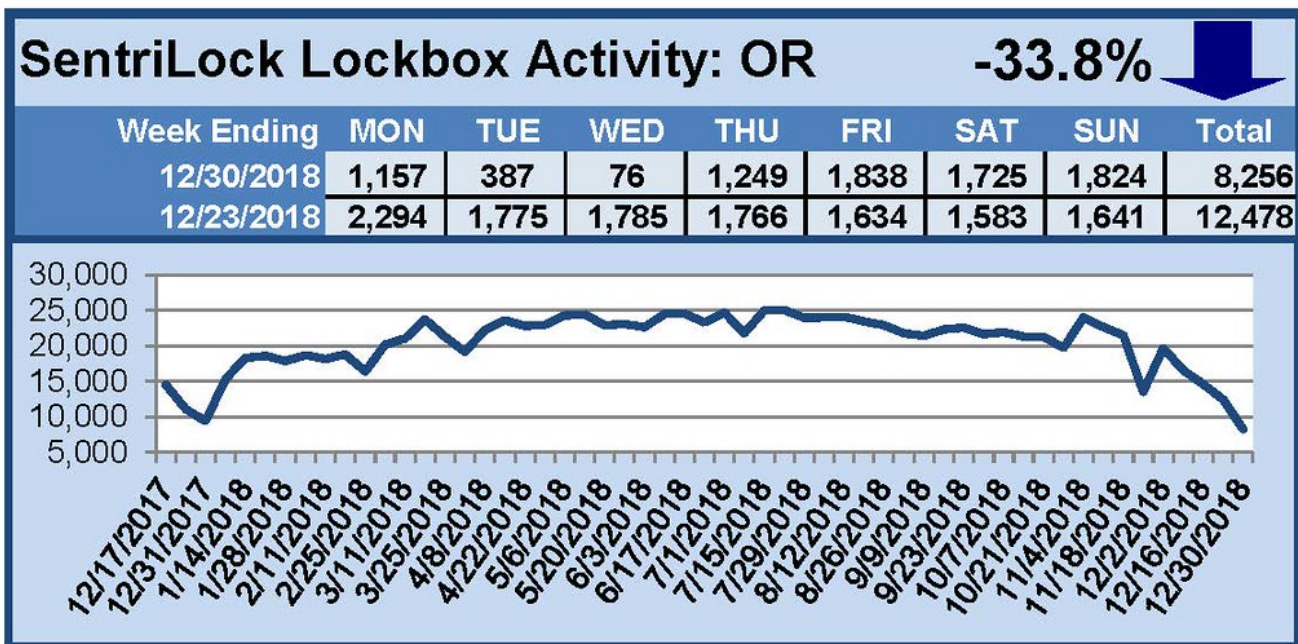

SentriLock Lockbox Activity January 7-13, 2019

This Week's Lockbox Activity

For the week of January 7-13, 2019, these charts show the number of times RMLS™ subscribers opened SentiLock lockboxes in Oregon and Washington. Activity rose in both Oregon and Washington again this week.

For a larger version of each chart, visit the RMLS™ photostream on Flickr.

SentiLock Lockbox Activity December 31, 2018-January 6, 2019

SentriLock Lockbox Activity: OR

58.3%

Week Ending	MON	TUE	WED	THU	FRI	SAT	SUN	Total
1/6/2019	1,610	1,249	746	1,943	2,164	2,319	3,038	13,069
12/30/2018	1,157	387	76	1,249	1,838	1,725	1,824	8,256

This Week's Lockbox Activity

For the week of December 31, 2018 through January 6, 2019, these charts show the number of times RMLS™ subscribers opened SentriLock lockboxes in Oregon and Washington. Activity shot up in both Oregon and Washington this week.

For a larger version of each chart, visit the RMLS™ photostream on Flickr.

SentriLock Lockbox Activity

December 24-30, 2018

This Week's Lockbox Activity

For the week of December 24-30, 2018, these charts show the number of times RMLS™ subscribers opened SentriLock lockboxes