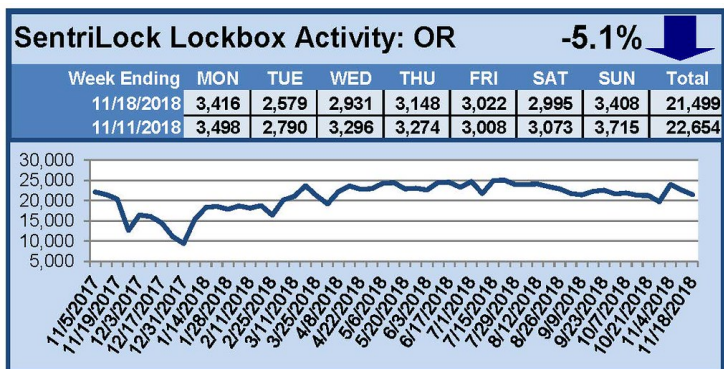

This Week's Lockbox Activity

For the week of November 26-December 2, 2018, these charts show the number of times RMLS™ subscribers opened SentriLock lockboxes in Oregon and Washington. Activity increased sharply

in both Oregon and Washington again this week.

For a larger version of each chart, visit the RMLS™ photostream on Flickr.

SentriLock Lockbox Activity November 19-25, 2018

This Week's Lockbox Activity

For the week of November 19-25, 2018, these charts show the number of times RMLS™ subscribers opened SentriLock lockboxes in Oregon and Washington. Activity decreased sharply in both Oregon and Washington this week.

For a larger version of each chart, visit the RMLS™ photostream on Flickr.

SentriLock Lockbox Activity November 12-November 18, 2018

This Week's Lockbox Activity

For the week of November 12-18, 2018, these charts show the number of times RMLS™ subscribers opened SentriLock lockboxes in Oregon and Washington. Activity decreased in both Oregon and Washington this week.

For a larger version of each chart, visit the RMLS™ photostream on Flickr.

SentriLock Lockbox Activity November 5-November 11, 2018

This Week's Lockbox Activity

For the week of November 5-11, 2018, these charts show the number of times RMLS™ subscribers opened SentriLock lockboxes in Oregon and Washington. Activity decreased in both Oregon and Washington this week.