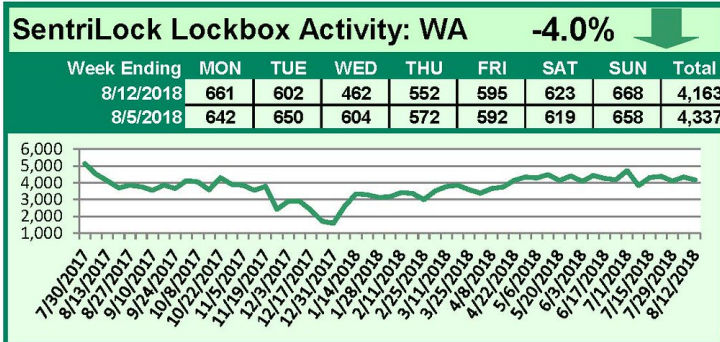

SentriLock Lockbox Activity August 13-19, 2018

This Week's Lockbox Activity

For the week of August 13-19, 2018, these charts show the number of times RMLS™ subscribers opened SentriLock lockboxes in Oregon and Washington. Activity in Oregon decreased this week, while activity in Washington increased.

For a larger version of each chart, visit the RMLS™ photostream on Flickr.

SentriLock Lockbox Activity August 6-12, 2018

This Week's Lockbox Activity

For the week of August 6-12, 2018, these charts show the number of times RMLS™ subscribers opened SentriLock lockboxes in Oregon and Washington. Activity in Oregon increased slightly this week, while activity in Washington decreased.

For a larger version of each chart, visit the RMLS™ photostream on Flickr.

SentriLock Lockbox Activity July 30-August 5, 2018

This Week's Lockbox Activity

For the week of July 30-August 5, 2018, these charts show the number of times RMLS™ subscribers opened SentriLock lockboxes in Oregon and Washington. Activity held steady in Oregon and increased in Washington this week.

For a larger version of each chart, visit the RMLS™ photostream on Flickr.

SentriLock Lockbox Activity July 23-July 29, 2018

This Week's Lockbox Activity

For the week of July 23-29, 2018, these charts show the number of times RMLS™ subscribers opened SentriLock lockboxes in Oregon and Washington. Activity decreased in both states this week.