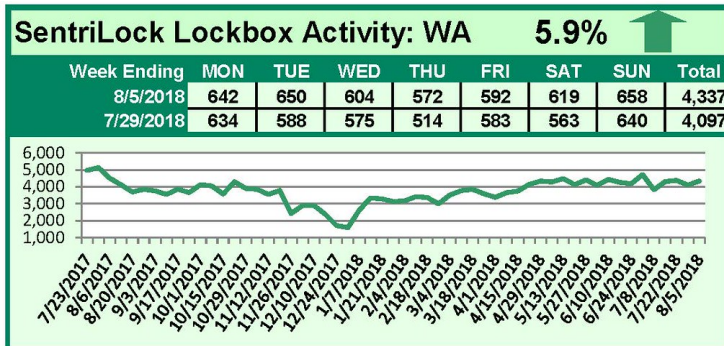

SentriLock Lockbox Activity August 13-19, 2018

This Week's Lockbox Activity

For the week of August 13-19, 2018, these charts show the number of times RMLS™ subscribers opened SentriLock lockboxes in Oregon and Washington. Activity in Oregon decreased this week, while activity in Washington increased.

For a larger version of each chart, visit the RMLS™ photostream on Flickr.

SentriLock Lockbox Activity August 6-12, 2018

This Week's Lockbox Activity

For the week of August 6-12, 2018, these charts show the number of times RMLS™ subscribers opened SentriLock lockboxes in Oregon and Washington. Activity in Oregon increased slightly this week, while activity in Washington decreased.

For a larger version of each chart, visit the RMLS™ photostream on Flickr.

SentriLock Lockbox Activity July 30-August 5, 2018

This Week's Lockbox Activity

For the week of July 30-August 5, 2018, these charts show the number of times RMLS™ subscribers opened SentriLock lockboxes in Oregon and Washington. Activity held steady in Oregon and increased in Washington this week.

For a larger version of each chart, visit the RMLS™ photostream on Flickr.

SentriLock Lockbox Activity July 23-July 29, 2018

This Week's Lockbox Activity

For the week of July 23-29, 2018, these charts show the number of times RMLS™ subscribers opened SentriLock lockboxes in Oregon and Washington. Activity decreased in both states this week.