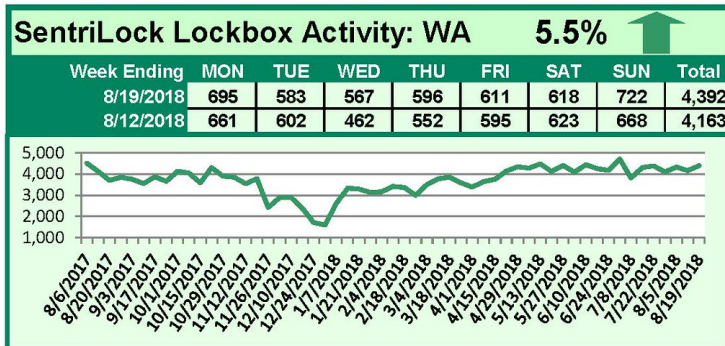

SentriLock Lockbox Activity August 13-19, 2018

This Week's Lockbox Activity

For the week of August 13-19, 2018, these charts show the number of times RMLS™ subscribers opened SentriLock lockboxes in Oregon and Washington. Activity in Oregon decreased this week, while activity in Washington increased.

For a larger version of each chart, visit the RMLS™ photostream on Flickr.

SentriLock Lockbox Activity August 6-12, 2018

This Week's Lockbox Activity

For the week of August 6-12, 2018, these charts show the number of times RMLS™ subscribers opened SentriLock lockboxes in Oregon and Washington. Activity in Oregon increased slightly this week, while activity in Washington decreased.

For a larger version of each chart, visit the RMLS™ photostream on Flickr.

SentriLock Lockbox Activity July 30-August 5, 2018

This Week's Lockbox Activity

For the week of July 30-August 5, 2018, these charts show the number of times RMLS™ subscribers opened SentriLock lockboxes in Oregon and Washington. Activity held steady in Oregon and increased in Washington this week.

For a larger version of each chart, visit the RMLS™ photostream on Flickr.

SentriLock Lockbox Activity July 23-July 29, 2018

This Week's Lockbox Activity

For the week of July 23-29, 2018, these charts show the number of times RMLS™ subscribers opened SentriLock lockboxes in Oregon and Washington. Activity decreased in both states this week.