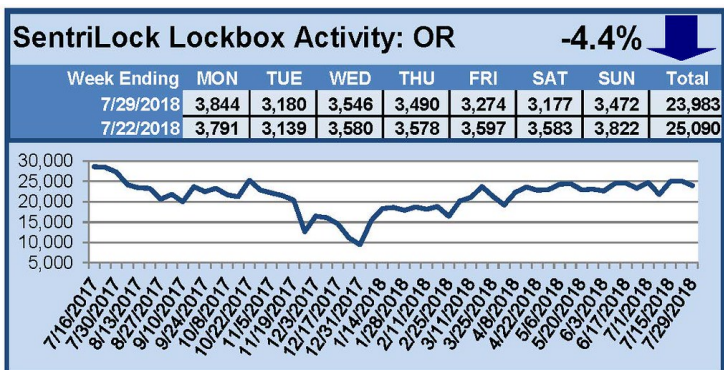

For a larger version of each chart, visit the RMLS™ photostream on Flickr.

SentriLock Lockbox Activity August 6-12, 2018

This Week's Lockbox Activity

For the week of August 6-12, 2018, these charts show the number of times RMLS™ subscribers opened SentriLock lockboxes in Oregon and Washington. Activity in Oregon increased slightly this week, while activity in Washington decreased.

For a larger version of each chart, visit the RMLS™ photostream on Flickr.

SentriLock Lockbox Activity July 30-August 5, 2018

This Week's Lockbox Activity

For the week of July 30-August 5, 2018, these charts show the number of times RMLS™ subscribers opened SentriLock lockboxes in Oregon and Washington. Activity held steady in Oregon and increased in Washington this week.

For a larger version of each chart, visit the RMLS™ photostream on Flickr.

SentriLock Lockbox Activity July 23-July 29, 2018

This Week's Lockbox Activity

For the week of July 23-29, 2018, these charts show the number of times RMLS™ subscribers opened SentriLock lockboxes in Oregon and Washington. Activity decreased in both states this week.

For a larger version of each chart, visit the RMLS™ photostream on Flickr.

SentriLock Lockbox Activity July 16-July 22, 2018

This Week's Lockbox Activity

For the week of July 16-22, 2018, these charts show the number of times RMLS™ subscribers opened SentriLock lockboxes in Oregon and Washington. Activity rose in both states this week.