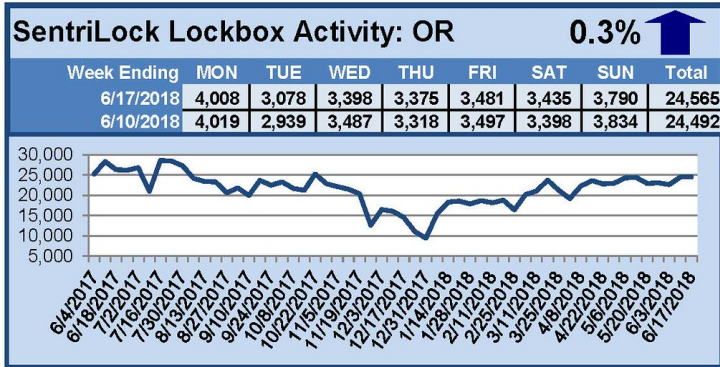

For a larger version of each chart, visit the RMLS™ photostream on Flickr.

SentriLock Lockbox Activity July 2-8, 2018

This Week's Lockbox Activity

For the week of July 2-8, 2018, these charts show the number of times RMLS™ subscribers opened SentriLock lockboxes in Oregon and Washington. Activity decreased in both states this week.

For a larger version of each chart, visit the RMLS™ photostream on Flickr.

SentriLock Lockbox Activity June 25-July 1, 2018

This Week's Lockbox Activity

For the week of June 25-July 1, 2018, these charts show the number of times RMLS™ subscribers opened SentriLock lockboxes in Oregon and Washington. Activity increased in both states this week.

For a larger version of each chart, visit the RMLS™ photostream on Flickr.

SentriLock Lockbox Activity June 18-24, 2018

This Week's Lockbox Activity

For the week of June 18-24, 2018, these charts show the number of times RMLS™ subscribers opened SentriLock lockboxes in Oregon and Washington. Activity in both states decreased this week.

For a larger version of each chart, visit the RMLS™ photostream on Flickr.

SentriLock Lockbox Activity June 11-17, 2018

This Week's Lockbox Activity

For the week of June 11-17, 2018, these charts show the number of times RMLS™ subscribers opened SentriLock lockboxes in Oregon and Washington. Activity in Washington decreased this week, while activity in Oregon increased slightly.