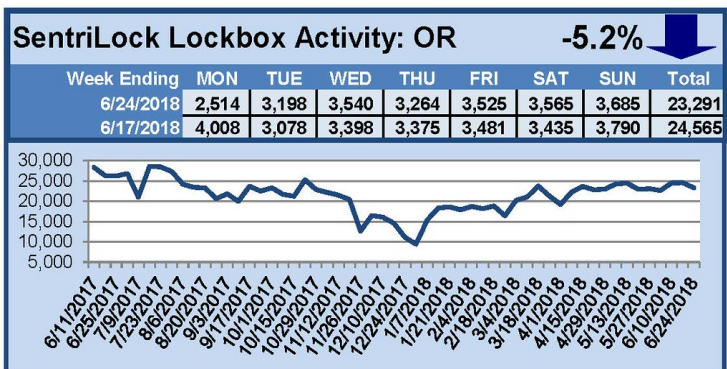

For a larger version of each chart, visit the RMLS™ photostream on Flickr.

SentriLock Lockbox Activity

July 9-July 15, 2018

This Week's Lockbox Activity

For the week of July 9-15, 2018, these charts show the number of times RMLS™ subscribers opened SentriLock lockboxes in Oregon and Washington. Activity rose in both states this week.

For a larger version of each chart, visit the RMLS™ photostream on Flickr.

SentriLock Lockbox Activity July 2-8, 2018

This Week's Lockbox Activity

For the week of July 2-8, 2018, these charts show the number of times RMLS™ subscribers opened SentriLock lockboxes in Oregon and Washington. Activity decreased in both states this week.

For a larger version of each chart, visit the RMLS™ photostream on Flickr.

SentriLock Lockbox Activity June 25-July 1, 2018

This Week's Lockbox Activity

For the week of June 25-July 1, 2018, these charts show the number of times RMLS™ subscribers opened SentriLock lockboxes in Oregon and Washington. Activity increased in both states this week.

For a larger version of each chart, visit the RMLS™ photostream on Flickr.

SentriLock Lockbox Activity June 18-24, 2018

This Week's Lockbox Activity

For the week of June 18-24, 2018, these charts show the number of times RMLS™ subscribers opened SentriLock lockboxes in Oregon and Washington. Activity in both states decreased this week.