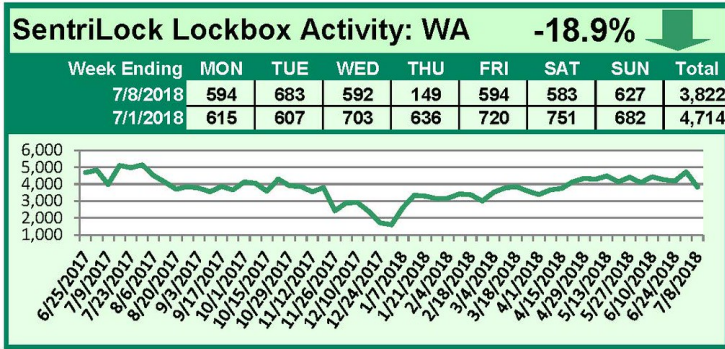

For a larger version of each chart, visit the RMLS™ photostream on Flickr.

SentriLock Lockbox Activity July 23-July 29, 2018

This Week's Lockbox Activity

For the week of July 23-29, 2018, these charts show the number of times RMLS™ subscribers opened SentriLock lockboxes in Oregon and Washington. Activity decreased in both states this week.

For a larger version of each chart, visit the RMLS™ photostream on Flickr.

SentriLock Lockbox Activity July 16-July 22, 2018

This Week's Lockbox Activity

For the week of July 16-22, 2018, these charts show the number of times RMLS™ subscribers opened SentriLock lockboxes in Oregon and Washington. Activity rose in both states this week.

For a larger version of each chart, visit the RMLS™ photostream on Flickr.

SentriLock Lockbox Activity

July 9-July 15, 2018

This Week's Lockbox Activity

For the week of July 9-15, 2018, these charts show the number of times RMLS™ subscribers opened SentriLock lockboxes in Oregon and Washington. Activity rose in both states this week.

For a larger version of each chart, visit the RMLS™ photostream on Flickr.

SentriLock Lockbox Activity July 2-8, 2018

This Week's Lockbox Activity

For the week of July 2-8, 2018, these charts show the number of times RMLS™ subscribers opened SentriLock lockboxes in Oregon and Washington. Activity decreased in both states this week.