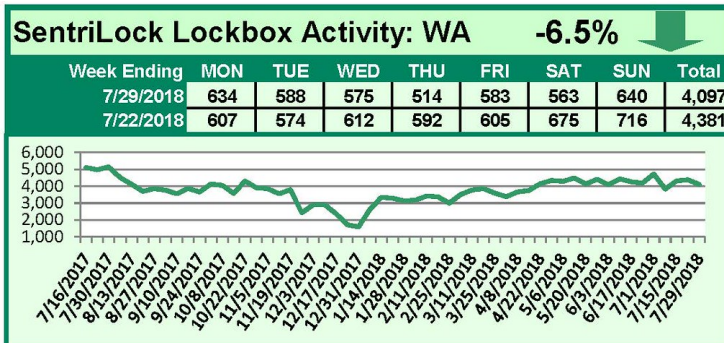

For a larger version of each chart, visit the RMLS™ photostream on Flickr.

SentriLock Lockbox Activity August 6-12, 2018

This Week's Lockbox Activity

For the week of August 6-12, 2018, these charts show the number of times RMLS™ subscribers opened SentriLock lockboxes in Oregon and Washington. Activity in Oregon increased slightly this week, while activity in Washington decreased.

For a larger version of each chart, visit the RMLS™ photostream on Flickr.

SentriLock Lockbox Activity July 30-August 5, 2018

This Week's Lockbox Activity

For the week of July 30-August 5, 2018, these charts show the number of times RMLS™ subscribers opened SentriLock lockboxes in Oregon and Washington. Activity held steady in Oregon and increased in Washington this week.

For a larger version of each chart, visit the RMLS™ photostream on Flickr.

SentriLock Lockbox Activity July 23-July 29, 2018

This Week's Lockbox Activity

For the week of July 23-29, 2018, these charts show the number of times RMLS™ subscribers opened SentriLock lockboxes in Oregon and Washington. Activity decreased in both states this week.

For a larger version of each chart, visit the RMLS™ photostream on Flickr.

SentriLock Lockbox Activity July 16-July 22, 2018

This Week's Lockbox Activity

For the week of July 16-22, 2018, these charts show the number of times RMLS™ subscribers opened SentriLock lockboxes in Oregon and Washington. Activity rose in both states this week.