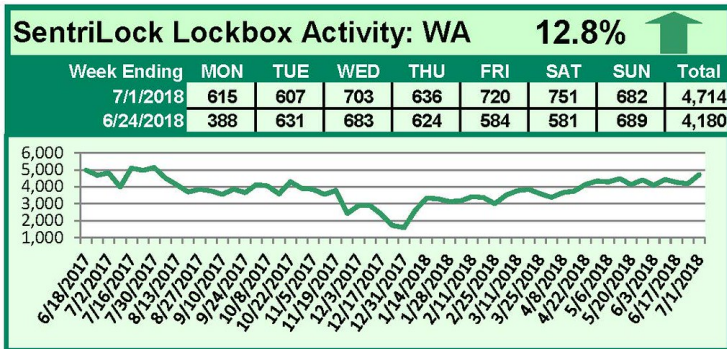

For a larger version of each chart, visit the RMLS™ photostream on Flickr.

SentriLock Lockbox Activity July 16-July 22, 2018

This Week's Lockbox Activity

For the week of July 16-22, 2018, these charts show the number of times RMLS™ subscribers opened SentriLock lockboxes in Oregon and Washington. Activity rose in both states this week.

For a larger version of each chart, visit the RMLS™ photostream on Flickr.

SentriLock Lockbox Activity

July 9-July 15, 2018

This Week's Lockbox Activity

For the week of July 9-15, 2018, these charts show the number of times RMLS™ subscribers opened SentriLock lockboxes in Oregon and Washington. Activity rose in both states this week.

For a larger version of each chart, visit the RMLS™ photostream on Flickr.

SentriLock Lockbox Activity July 2-8, 2018

This Week's Lockbox Activity

For the week of July 2-8, 2018, these charts show the number of times RMLS™ subscribers opened SentriLock lockboxes in Oregon and Washington. Activity decreased in both states this week.

For a larger version of each chart, visit the RMLS™ photostream on Flickr.

SentriLock Lockbox Activity June 25-July 1, 2018

This Week's Lockbox Activity

For the week of June 25-July 1, 2018, these charts show the number of times RMLS™ subscribers opened SentriLock lockboxes in Oregon and Washington. Activity increased in both states this week.