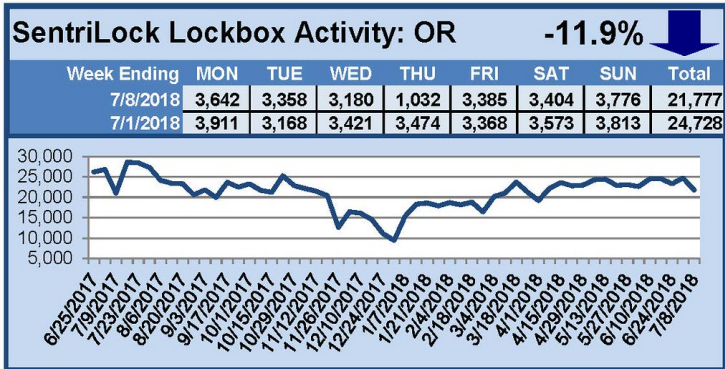

For a larger version of each chart, visit the RMLS™ photostream on Flickr.

SentriLock Lockbox Activity July 23-July 29, 2018

This Week's Lockbox Activity

For the week of July 23-29, 2018, these charts show the number of times RMLS™ subscribers opened SentriLock lockboxes in Oregon and Washington. Activity decreased in both states this week.

For a larger version of each chart, visit the RMLS™ photostream on Flickr.

SentriLock Lockbox Activity July 16-July 22, 2018

This Week's Lockbox Activity

For the week of July 16-22, 2018, these charts show the number of times RMLS™ subscribers opened SentriLock lockboxes in Oregon and Washington. Activity rose in both states this week.

For a larger version of each chart, visit the RMLS™ photostream on Flickr.

SentriLock Lockbox Activity

July 9-July 15, 2018

This Week's Lockbox Activity

For the week of July 9-15, 2018, these charts show the number of times RMLS™ subscribers opened SentriLock lockboxes in Oregon and Washington. Activity rose in both states this week.

For a larger version of each chart, visit the RMLS™ photostream on Flickr.

SentriLock Lockbox Activity July 2-8, 2018

This Week's Lockbox Activity

For the week of July 2-8, 2018, these charts show the number of times RMLS™ subscribers opened SentriLock lockboxes in Oregon and Washington. Activity decreased in both states this week.