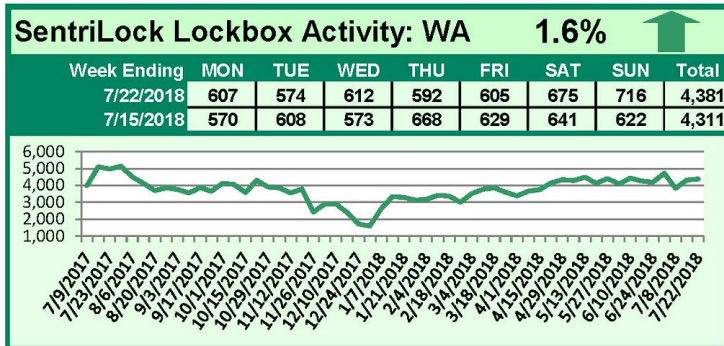

For a larger version of each chart, visit the RMLS™ photostream on Flickr.

SentriLock Lockbox Activity July 30-August 5, 2018

This Week's Lockbox Activity

For the week of July 30-August 5, 2018, these charts show the number of times RMLS™ subscribers opened SentriLock lockboxes in Oregon and Washington. Activity held steady in Oregon and increased in Washington this week.

For a larger version of each chart, visit the RMLS™ photostream on Flickr.

SentriLock Lockbox Activity July 23-July 29, 2018

This Week's Lockbox Activity

For the week of July 23-29, 2018, these charts show the number of times RMLS™ subscribers opened SentriLock lockboxes in Oregon and Washington. Activity decreased in both states this week.

For a larger version of each chart, visit the RMLS™ photostream on Flickr.

SentriLock Lockbox Activity July 16-July 22, 2018

This Week's Lockbox Activity

For the week of July 16-22, 2018, these charts show the number of times RMLS™ subscribers opened SentriLock lockboxes in Oregon and Washington. Activity rose in both states this week.

For a larger version of each chart, visit the RMLS™ photostream on Flickr.

SentriLock Lockbox Activity

July 9-July 15, 2018

This Week's Lockbox Activity

For the week of July 9-15, 2018, these charts show the number of times RMLS™ subscribers opened SentriLock lockboxes in Oregon and Washington. Activity rose in both states this week.