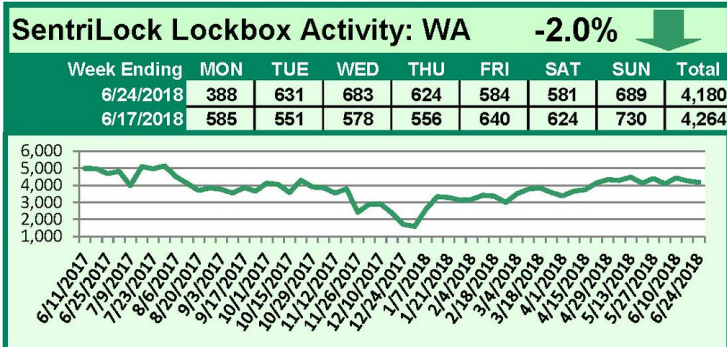

For a larger version of each chart, visit the RMLS™ photostream on Flickr.

SentriLock Lockbox Activity

July 9-July 15, 2018

This Week's Lockbox Activity

For the week of July 9-15, 2018, these charts show the number of times RMLS™ subscribers opened SentriLock lockboxes in Oregon and Washington. Activity rose in both states this week.

For a larger version of each chart, visit the RMLS™ photostream on Flickr.

SentriLock Lockbox Activity July 2-8, 2018

This Week's Lockbox Activity

For the week of July 2-8, 2018, these charts show the number of times RMLS™ subscribers opened SentriLock lockboxes in Oregon and Washington. Activity decreased in both states this week.

For a larger version of each chart, visit the RMLS™ photostream on Flickr.

SentriLock Lockbox Activity June 25-July 1, 2018

This Week's Lockbox Activity

For the week of June 25-July 1, 2018, these charts show the number of times RMLS™ subscribers opened SentriLock lockboxes in Oregon and Washington. Activity increased in both states this week.

For a larger version of each chart, visit the RMLS™ photostream on Flickr.

SentriLock Lockbox Activity June 18-24, 2018

This Week's Lockbox Activity

For the week of June 18-24, 2018, these charts show the number of times RMLS™ subscribers opened SentriLock lockboxes in Oregon and Washington. Activity in both states decreased this week.