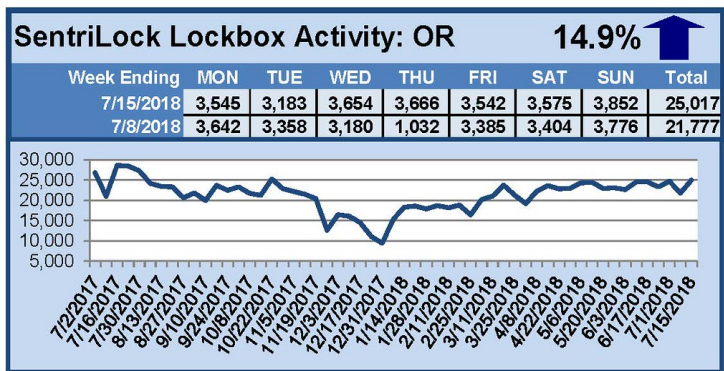

For a larger version of each chart, visit the RMLS™ photostream on Flickr.

SentriLock Lockbox Activity July 30-August 5, 2018

This Week's Lockbox Activity

For the week of July 30-August 5, 2018, these charts show the number of times RMLS™ subscribers opened SentriLock lockboxes in Oregon and Washington. Activity held steady in Oregon and increased in Washington this week.

For a larger version of each chart, visit the RMLS™ photostream on Flickr.

SentriLock Lockbox Activity July 23-July 29, 2018

This Week's Lockbox Activity

For the week of July 23-29, 2018, these charts show the number of times RMLS™ subscribers opened SentriLock lockboxes in Oregon and Washington. Activity decreased in both states this week.

For a larger version of each chart, visit the RMLS™ photostream on Flickr.

SentriLock Lockbox Activity July 16-July 22, 2018

This Week's Lockbox Activity

For the week of July 16-22, 2018, these charts show the number of times RMLS™ subscribers opened SentriLock lockboxes in Oregon and Washington. Activity rose in both states this week.

For a larger version of each chart, visit the RMLS™ photostream on Flickr.

SentriLock Lockbox Activity

July 9-July 15, 2018

This Week's Lockbox Activity

For the week of July 9-15, 2018, these charts show the number of times RMLS™ subscribers opened SentriLock lockboxes in Oregon and Washington. Activity rose in both states this week.