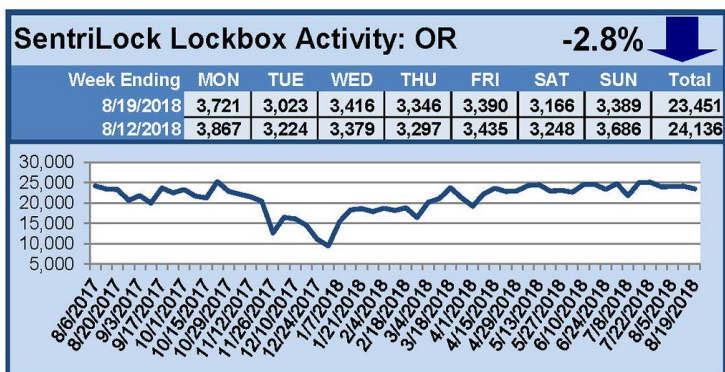

SentriLock Lockbox Activity August 13-19, 2018

This Week's Lockbox Activity

For the week of August 13-19, 2018, these charts show the number of times RMLS™ subscribers opened SentriLock lockboxes in Oregon and Washington. Activity in Oregon decreased this week, while activity in Washington increased.

For a larger version of each chart, visit the RMLS™ photostream on Flickr.

SentriLock Lockbox Activity August 6-12, 2018

This Week's Lockbox Activity

For the week of August 6-12, 2018, these charts show the number of times RMLS™ subscribers opened SentriLock lockboxes in Oregon and Washington. Activity in Oregon increased slightly this week, while activity in Washington decreased.

For a larger version of each chart, visit the RMLS™ photostream on Flickr.

SentriLock Lockbox Activity July 30-August 5, 2018

This Week's Lockbox Activity

For the week of July 30-August 5, 2018, these charts show the number of times RMLS™ subscribers opened SentriLock lockboxes in Oregon and Washington. Activity held steady in Oregon and increased in Washington this week.

For a larger version of each chart, visit the RMLS™ photostream on Flickr.

SentriLock Lockbox Activity July 23-July 29, 2018

This Week's Lockbox Activity

For the week of July 23-29, 2018, these charts show the number of times RMLS™ subscribers opened SentriLock lockboxes in Oregon and Washington. Activity decreased in both states this week.