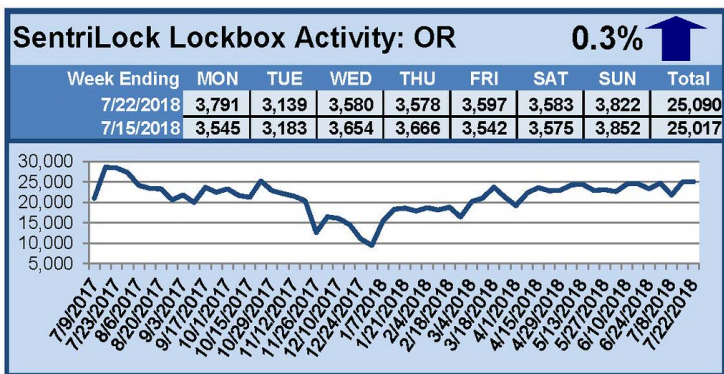

For a larger version of each chart, visit the RMLS™ photostream on Flickr.

SentriLock Lockbox Activity August 6-12, 2018

This Week's Lockbox Activity

For the week of August 6-12, 2018, these charts show the number of times RMLS™ subscribers opened SentriLock lockboxes in Oregon and Washington. Activity in Oregon increased slightly this week, while activity in Washington decreased.

For a larger version of each chart, visit the RMLS™ photostream on Flickr.

SentriLock Lockbox Activity July 30-August 5, 2018

This Week's Lockbox Activity

For the week of July 30-August 5, 2018, these charts show the number of times RMLS™ subscribers opened SentriLock lockboxes in Oregon and Washington. Activity held steady in Oregon and increased in Washington this week.

For a larger version of each chart, visit the RMLS™ photostream on Flickr.

SentriLock Lockbox Activity July 23-July 29, 2018

This Week's Lockbox Activity

For the week of July 23-29, 2018, these charts show the number of times RMLS™ subscribers opened SentriLock lockboxes in Oregon and Washington. Activity decreased in both states this week.

For a larger version of each chart, visit the RMLS™ photostream on Flickr.

SentriLock Lockbox Activity July 16-July 22, 2018

This Week's Lockbox Activity

For the week of July 16-22, 2018, these charts show the number of times RMLS™ subscribers opened SentriLock lockboxes in Oregon and Washington. Activity rose in both states this week.