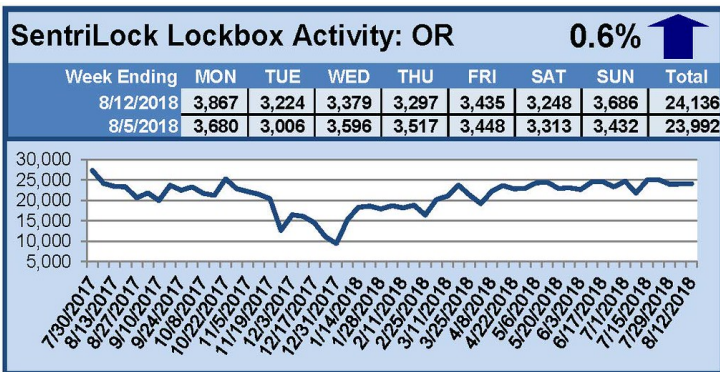

SentriLock Lockbox Activity August 13-19, 2018

This Week's Lockbox Activity

For the week of August 13-19, 2018, these charts show the number of times RMLS™ subscribers opened SentriLock lockboxes in Oregon and Washington. Activity in Oregon decreased this week, while activity in Washington increased.

For a larger version of each chart, visit the RMLS™ photostream on Flickr.

SentriLock Lockbox Activity August 6-12, 2018

This Week's Lockbox Activity

For the week of August 6-12, 2018, these charts show the number of times RMLS™ subscribers opened SentriLock lockboxes in Oregon and Washington. Activity in Oregon increased slightly this week, while activity in Washington decreased.

For a larger version of each chart, visit the RMLS™ photostream on Flickr.

SentriLock Lockbox Activity July 30-August 5, 2018

This Week's Lockbox Activity

For the week of July 30-August 5, 2018, these charts show the number of times RMLS™ subscribers opened SentriLock lockboxes in Oregon and Washington. Activity held steady in Oregon and increased in Washington this week.

For a larger version of each chart, visit the RMLS™ photostream on Flickr.

SentriLock Lockbox Activity July 23-July 29, 2018

This Week's Lockbox Activity

For the week of July 23-29, 2018, these charts show the number of times RMLS™ subscribers opened SentriLock lockboxes in Oregon and Washington. Activity decreased in both states this week.