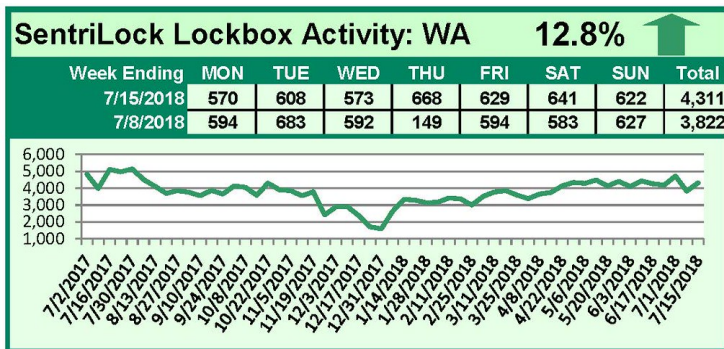

For a larger version of each chart, visit the RMLS™ photostream on Flickr.

SentriLock Lockbox Activity July 30-August 5, 2018

This Week's Lockbox Activity

For the week of July 30-August 5, 2018, these charts show the number of times RMLS™ subscribers opened SentriLock lockboxes in Oregon and Washington. Activity held steady in Oregon and increased in Washington this week.

For a larger version of each chart, visit the RMLS™ photostream on Flickr.

SentriLock Lockbox Activity July 23-July 29, 2018

This Week's Lockbox Activity

For the week of July 23-29, 2018, these charts show the number of times RMLS™ subscribers opened SentriLock lockboxes in Oregon and Washington. Activity decreased in both states this week.

For a larger version of each chart, visit the RMLS™ photostream on Flickr.

SentriLock Lockbox Activity July 16-July 22, 2018

This Week's Lockbox Activity

For the week of July 16-22, 2018, these charts show the number of times RMLS™ subscribers opened SentriLock lockboxes in Oregon and Washington. Activity rose in both states this week.

For a larger version of each chart, visit the RMLS™ photostream on Flickr.

SentriLock Lockbox Activity

July 9-July 15, 2018

This Week's Lockbox Activity

For the week of July 9-15, 2018, these charts show the number of times RMLS™ subscribers opened SentriLock lockboxes in Oregon and Washington. Activity rose in both states this week.