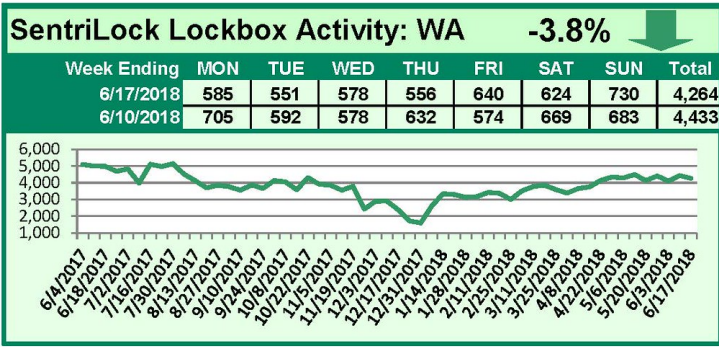

For a larger version of each chart, visit the RMLS™ photostream on Flickr.

SentriLock Lockbox Activity July 2-8, 2018

This Week's Lockbox Activity

For the week of July 2-8, 2018, these charts show the number of times RMLS™ subscribers opened SentriLock lockboxes in Oregon and Washington. Activity decreased in both states this week.

For a larger version of each chart, visit the RMLS™ photostream on Flickr.

SentriLock Lockbox Activity June 25-July 1, 2018

This Week's Lockbox Activity

For the week of June 25-July 1, 2018, these charts show the number of times RMLS™ subscribers opened SentriLock lockboxes in Oregon and Washington. Activity increased in both states this week.

For a larger version of each chart, visit the RMLS™ photostream on Flickr.

SentriLock Lockbox Activity June 18-24, 2018

This Week's Lockbox Activity

For the week of June 18-24, 2018, these charts show the number of times RMLS™ subscribers opened SentriLock lockboxes in Oregon and Washington. Activity in both states decreased this week.

For a larger version of each chart, visit the RMLS™ photostream on Flickr.

SentriLock Lockbox Activity June 11-17, 2018

This Week's Lockbox Activity

For the week of June 11-17, 2018, these charts show the number of times RMLS™ subscribers opened SentriLock lockboxes in Oregon and Washington. Activity in Washington decreased this week, while activity in Oregon increased slightly.