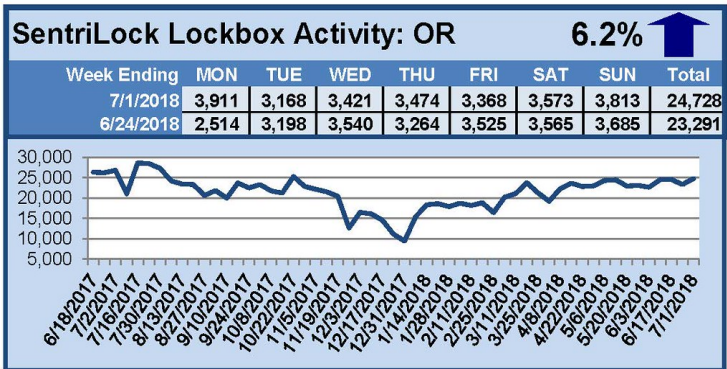

For a larger version of each chart, visit the RMLS™ photostream on Flickr.

SentriLock Lockbox Activity July 16-July 22, 2018

This Week's Lockbox Activity

For the week of July 16-22, 2018, these charts show the number of times RMLS™ subscribers opened SentriLock lockboxes in Oregon and Washington. Activity rose in both states this week.

For a larger version of each chart, visit the RMLS™ photostream on Flickr.

SentriLock Lockbox Activity

July 9-July 15, 2018

This Week's Lockbox Activity

For the week of July 9-15, 2018, these charts show the number of times RMLS™ subscribers opened SentriLock lockboxes in Oregon and Washington. Activity rose in both states this week.

For a larger version of each chart, visit the RMLS™ photostream on Flickr.

SentriLock Lockbox Activity July 2-8, 2018

This Week's Lockbox Activity

For the week of July 2-8, 2018, these charts show the number of times RMLS™ subscribers opened SentriLock lockboxes in Oregon and Washington. Activity decreased in both states this week.

For a larger version of each chart, visit the RMLS™ photostream on Flickr.

SentriLock Lockbox Activity June 25-July 1, 2018

This Week's Lockbox Activity

For the week of June 25-July 1, 2018, these charts show the number of times RMLS™ subscribers opened SentriLock lockboxes in Oregon and Washington. Activity increased in both states this week.