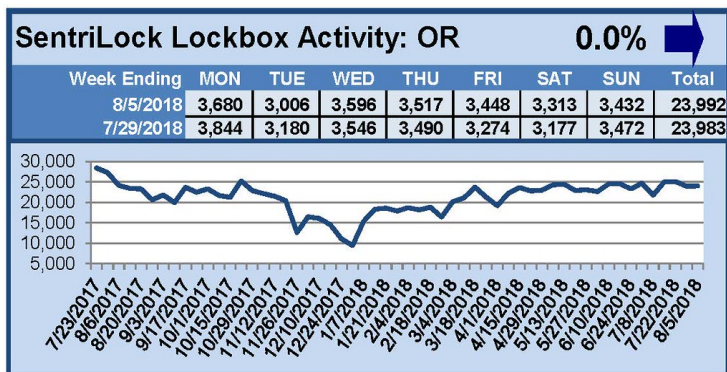

SentriLock Lockbox Activity August 13-19, 2018

This Week's Lockbox Activity

For the week of August 13-19, 2018, these charts show the number of times RMLS™ subscribers opened SentriLock lockboxes in Oregon and Washington. Activity in Oregon decreased this week, while activity in Washington increased.

For a larger version of each chart, visit the RMLS™ photostream on Flickr.

SentriLock Lockbox Activity August 6-12, 2018

This Week's Lockbox Activity

For the week of August 6-12, 2018, these charts show the number of times RMLS™ subscribers opened SentriLock lockboxes in Oregon and Washington. Activity in Oregon increased slightly this week, while activity in Washington decreased.

For a larger version of each chart, visit the RMLS™ photostream on Flickr.

SentriLock Lockbox Activity July 30-August 5, 2018

This Week's Lockbox Activity

For the week of July 30-August 5, 2018, these charts show the number of times RMLS™ subscribers opened SentriLock lockboxes in Oregon and Washington. Activity held steady in Oregon and increased in Washington this week.

For a larger version of each chart, visit the RMLS™ photostream on Flickr.

SentriLock Lockbox Activity July 23-July 29, 2018

This Week's Lockbox Activity

For the week of July 23-29, 2018, these charts show the number of times RMLS™ subscribers opened SentriLock lockboxes in Oregon and Washington. Activity decreased in both states this week.