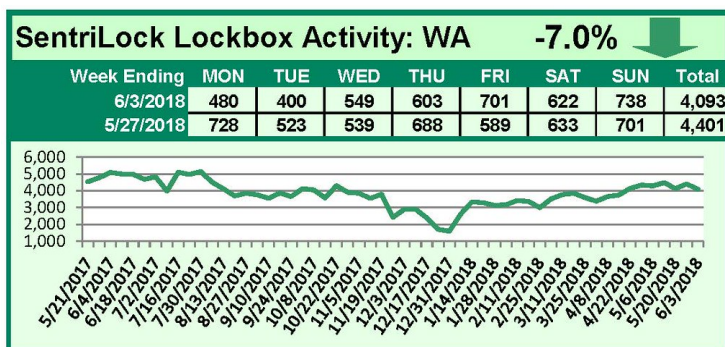

SentriLock Lockbox Activity May 28-June 3, 2018

This Week's Lockbox Activity

For the week of May 28-June 3, 2018, these charts show the number of times RMLS™ subscribers opened SentriLock lockboxes in Oregon and Washington. Activity decreased in both Oregon and Washington this week.

For a larger version of each chart, visit the RMLS™ photostream on Flickr.