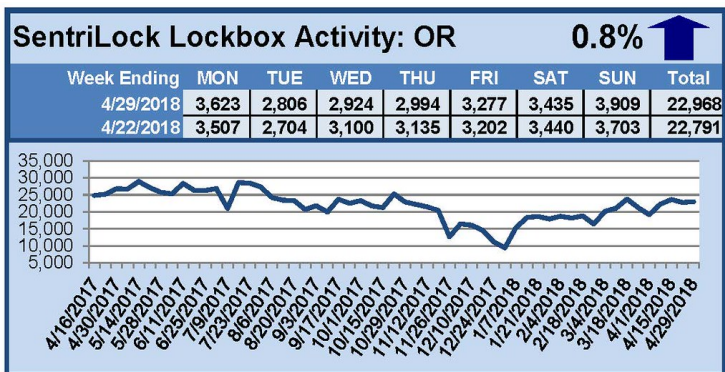

SentriLock Lockbox Activity April 23-29, 2018

This Week's Lockbox Activity

For the week of April 23-29, 2018, these charts show the number of times RMLS™ subscribers opened SentriLock lockboxes in Oregon and Washington. Washington and Oregon both saw an increase in activity this week.

For a larger version of each chart, visit the RMLS™ photostream on Flickr.