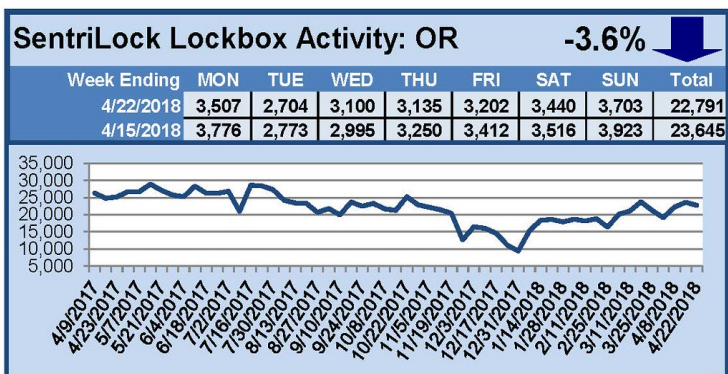

SentriLock Lockbox Activity April 16-22, 2018

This Week's Lockbox Activity

For the week of April 16-22, 2018, these charts show the number of times RMLS™ subscribers opened SentriLock lockboxes in Oregon and Washington. Washington saw an increase in activity this week, as activity in Oregon decreased.

For a larger version of each chart, visit the RMLS™ photostream on Flickr.