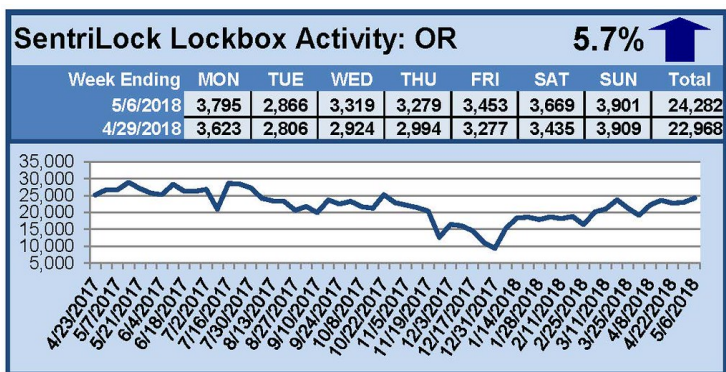

SentriLock Lockbox Activity April 30-May 6, 2018

This Week's Lockbox Activity

For the week of April 30-May 6, 2018, these charts show the number of times RMLS™ subscribers opened SentriLock lockboxes in Oregon and Washington. Activity in Oregon increased this week as activity in Washington decreased slightly.

For a larger version of each chart, visit the RMLS™ photostream on Flickr.