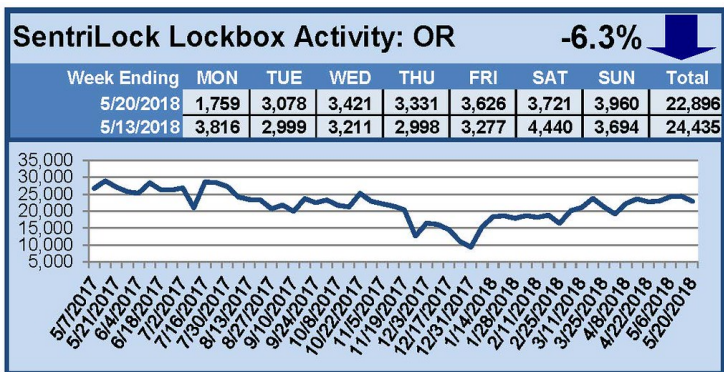

SentriLock Lockbox Activity May 14-20, 2018

This Week's Lockbox Activity

For the week of May 14-20, 2018, these charts show the number of times RMLS™ subscribers opened SentriLock lockboxes in Oregon and Washington. Activity decreased in both Oregon and Washington this week.

For a larger version of each chart, visit the RMLS™ photostream on Flickr.