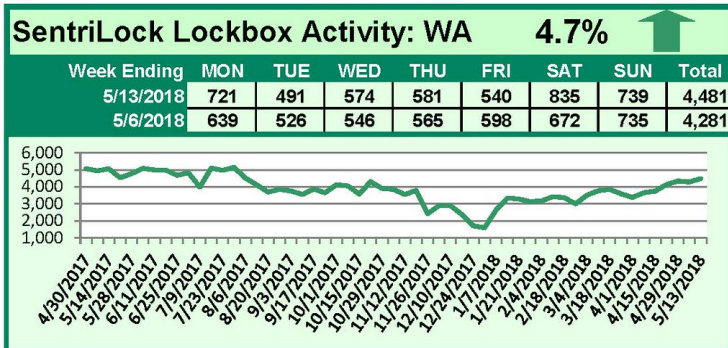

SentriLock Lockbox Activity

May 7-13, 2018

This Week's Lockbox Activity

For the week of May 7-13, 2018, these charts show the number of times RMLS™ subscribers opened SentriLock lockboxes in Oregon and Washington. Activity increased in both Oregon and Washington this week.

For a larger version of each chart, visit the RMLS™ photostream on Flickr.