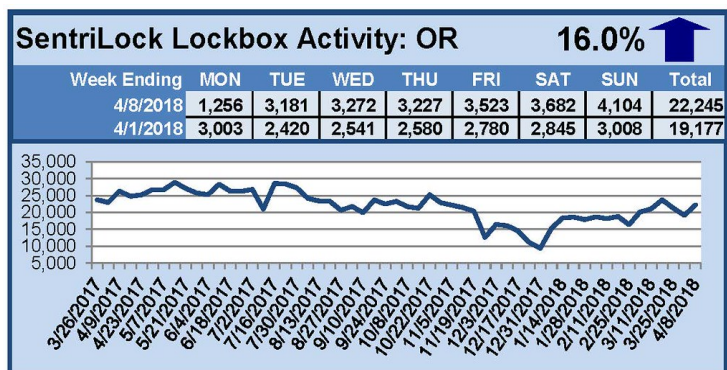

SentriLock Lockbox Activity April 2-8, 2018

This Week's Lockbox Activity

For the week of April 2-8, 2018, these charts show the number of times RMLS™ subscribers opened SentriLock lockboxes in Oregon and Washington. Activity increased in both states this week.

For a larger version of each chart, visit the RMLS™ photostream on Flickr.