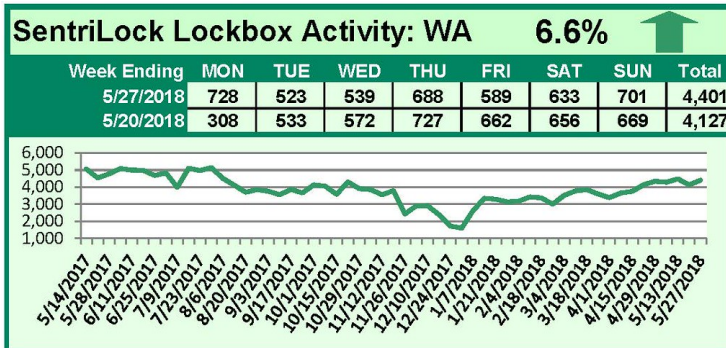

SentriLock Lockbox Activity May 21-27, 2018

This Week's Lockbox Activity

For the week of May 21-27, 2018, these charts show the number of times RMLS™ subscribers opened SentriLock lockboxes in Oregon and Washington. Activity increased in both Oregon and Washington this week.

For a larger version of each chart, visit the RMLS™ photostream on Flickr.