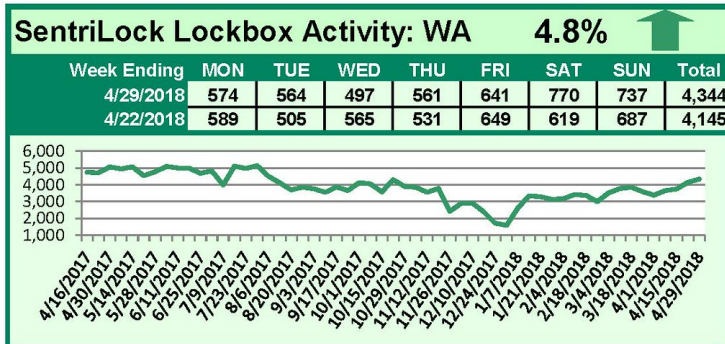

SentriLock Lockbox Activity April 23-29, 2018

This Week's Lockbox Activity

For the week of April 23-29, 2018, these charts show the number of times RMLS™ subscribers opened SentriLock lockboxes in Oregon and Washington. Washington and Oregon both saw an increase in activity this week.

For a larger version of each chart, visit the RMLS™ photostream on Flickr.