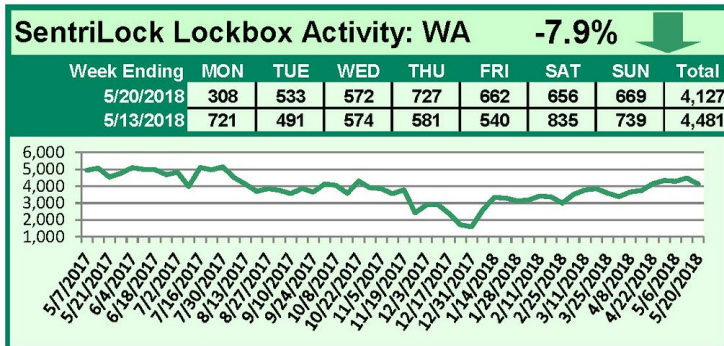

SentriLock Lockbox Activity May 14-20, 2018

This Week's Lockbox Activity

For the week of May 14-20, 2018, these charts show the number of times RMLS™ subscribers opened SentriLock lockboxes in Oregon and Washington. Activity decreased in both Oregon and Washington this week.

For a larger version of each chart, visit the RMLS™ photostream on Flickr.