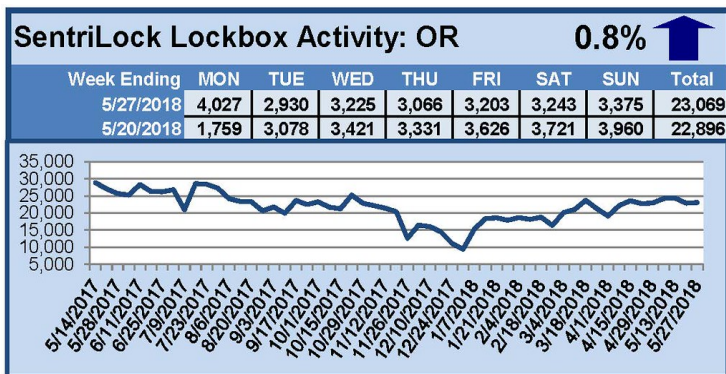

SentriLock Lockbox Activity May 21-27, 2018

This Week's Lockbox Activity

For the week of May 21-27, 2018, these charts show the number of times RMLS™ subscribers opened SentriLock lockboxes in Oregon and Washington. Activity increased in both Oregon and Washington this week.

For a larger version of each chart, visit the RMLS™ photostream on Flickr.