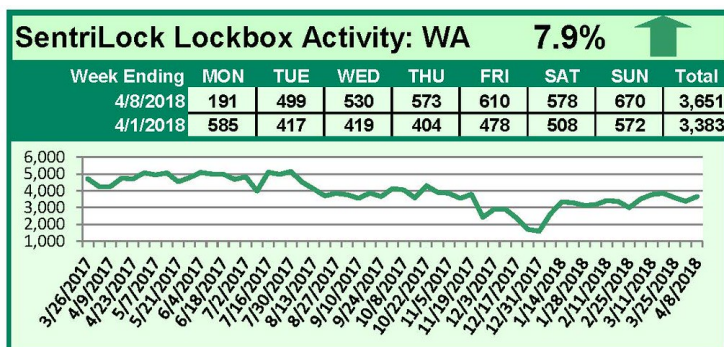

SentriLock Lockbox Activity April 2-8, 2018

This Week's Lockbox Activity

For the week of April 2-8, 2018, these charts show the number of times RMLS™ subscribers opened SentriLock lockboxes in Oregon and Washington. Activity increased in both states this week.

For a larger version of each chart, visit the RMLS™ photostream on Flickr.