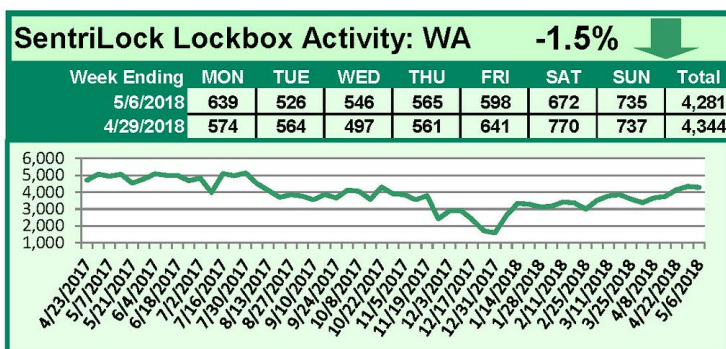

SentriLock Lockbox Activity April 30-May 6, 2018

This Week's Lockbox Activity

For the week of April 30-May 6, 2018, these charts show the number of times RMLS™ subscribers opened SentriLock lockboxes in Oregon and Washington. Activity in Oregon increased this week as activity in Washington decreased slightly.

For a larger version of each chart, visit the RMLS™ photostream on Flickr.