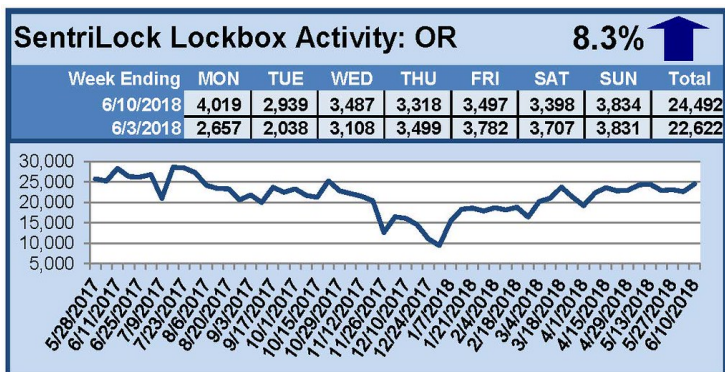

# SentriLock Lockbox Activity June 4-10, 2018

## This Week's Lockbox Activity

For the week of June 4-10, 2018, these charts show the number of times RMLS™ subscribers opened SentriLock lockboxes in Oregon and Washington. Both states saw an increase in activity this week.