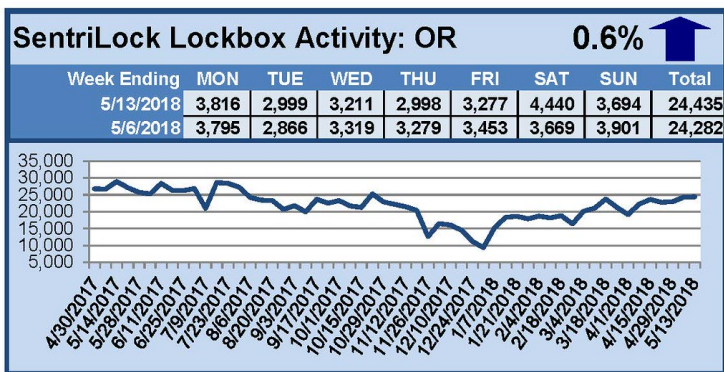

SentriLock Lockbox Activity

May 7-13, 2018

This Week's Lockbox Activity

For the week of May 7-13, 2018, these charts show the number of times RMLS™ subscribers opened SentriLock lockboxes in Oregon and Washington. Activity increased in both Oregon and Washington this week.

For a larger version of each chart, visit the RMLS™ photostream on Flickr.