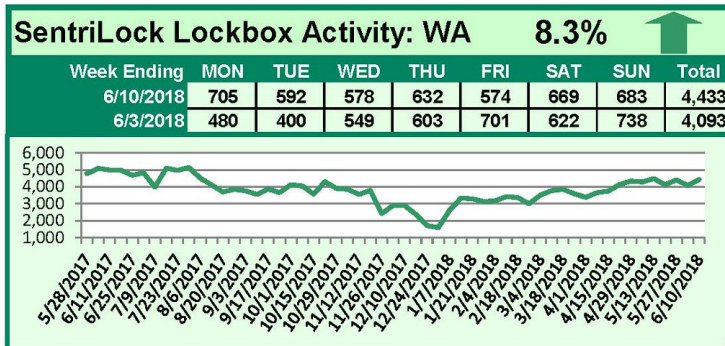

# SentriLock Lockbox Activity June 4-10, 2018

## This Week's Lockbox Activity

For the week of June 4-10, 2018, these charts show the number of times RMLS™ subscribers opened SentriLock lockboxes in Oregon and Washington. Both states saw an increase in activity this week.