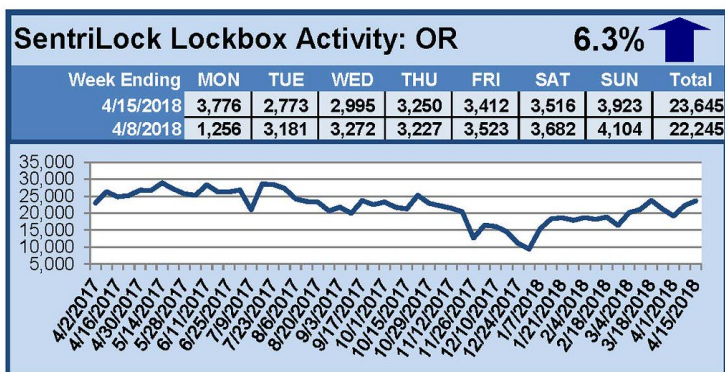

SentriLock Lockbox Activity April 9-15, 2018

This Week's Lockbox Activity

For the week of April 9-15, 2018, these charts show the number of times RMLS™ subscribers opened SentriLock lockboxes in Oregon and Washington. Activity increased in both states again this week.

For a larger version of each chart, visit the RMLS™ photostream on Flickr.