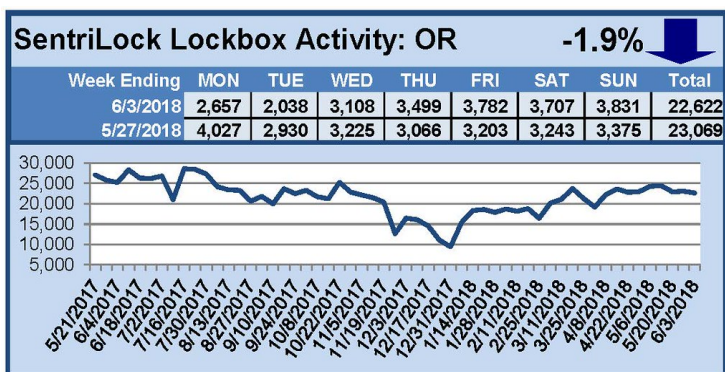

SentriLock Lockbox Activity May 28-June 3, 2018

This Week's Lockbox Activity

For the week of May 28-June 3, 2018, these charts show the number of times RMLS™ subscribers opened SentriLock lockboxes in Oregon and Washington. Activity decreased in both Oregon and Washington this week.

For a larger version of each chart, visit the RMLS™ photostream on Flickr.