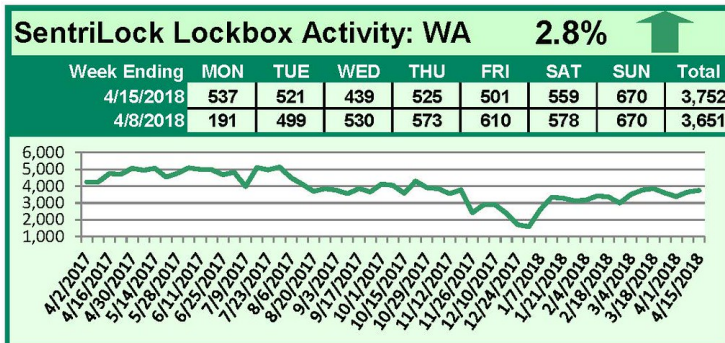

SentriLock Lockbox Activity April 9-15, 2018

This Week's Lockbox Activity

For the week of April 9-15, 2018, these charts show the number of times RMLS™ subscribers opened SentriLock lockboxes in Oregon and Washington. Activity increased in both states again this week.

For a larger version of each chart, visit the RMLS™ photostream on Flickr.