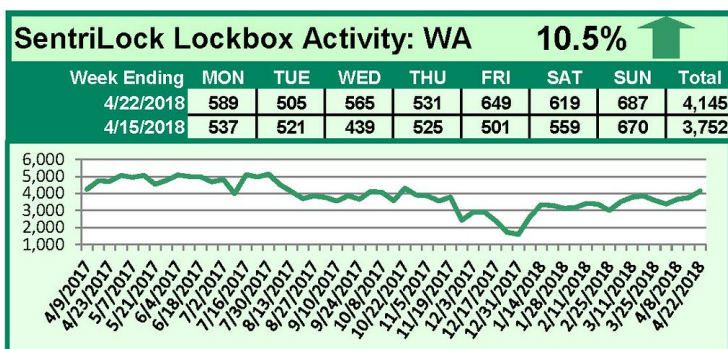

SentriLock Lockbox Activity April 16-22, 2018

This Week's Lockbox Activity

For the week of April 16-22, 2018, these charts show the number of times RMLS™ subscribers opened SentriLock lockboxes in Oregon and Washington. Washington saw an increase in activity this week, as activity in Oregon decreased.

For a larger version of each chart, visit the RMLS™ photostream on Flickr.